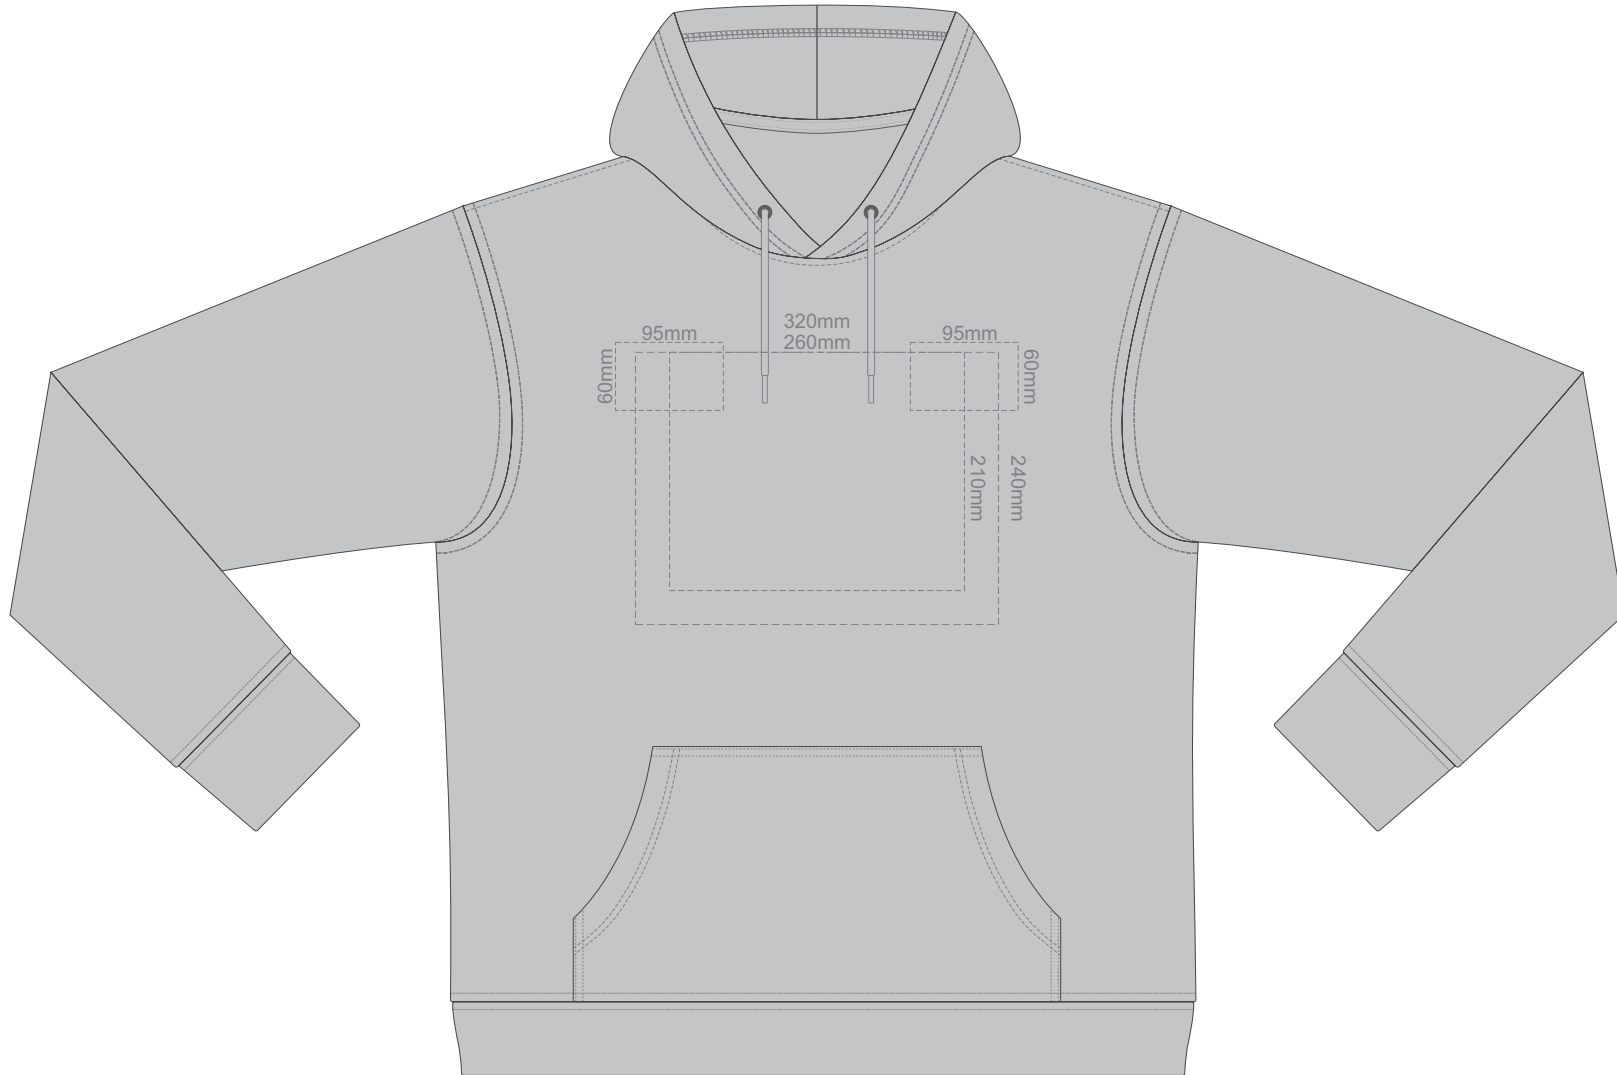

15% of Actual Size  
Screen Print (3 col max)

**FRONT XS**

**BACK XS**

15% of Actual Size  
Screen Print (3 col max)

**FRONT SMALL**

**BACK SMALL**

15% of Actual Size  
Screen Print (3 col max)

**FRONT MEDIUM**

**BACK MEDIUM**

15% of Actual Size  
Screen Print (3 col max)

**FRONT LARGE**

**BACK LARGE**

15% of Actual Size  
Screen Print (3 col max)

FRONT XL

BACK XL

15% of Actual Size  
Screen Print (3 col max)

**FRONT 2XL**

**BACK 2XL**

15% of Actual Size  
Screen Print (3 col max)

**FRONT 3XL**

15% of Actual Size  
Screen Print (3 col max)

**BACK 3XL**

15% of Actual Size  
Screen Print (3 col max)

**FRONT 4XL**

15% of Actual Size  
Screen Print (3 col max)

**BACK 4XL**

15% of Actual Size  
Colourflex Transfer

**FRONT XS**

Print area 280x200mm can be rotated to best suit.

**BACK XS**

15% of Actual Size  
Colourflex Transfer