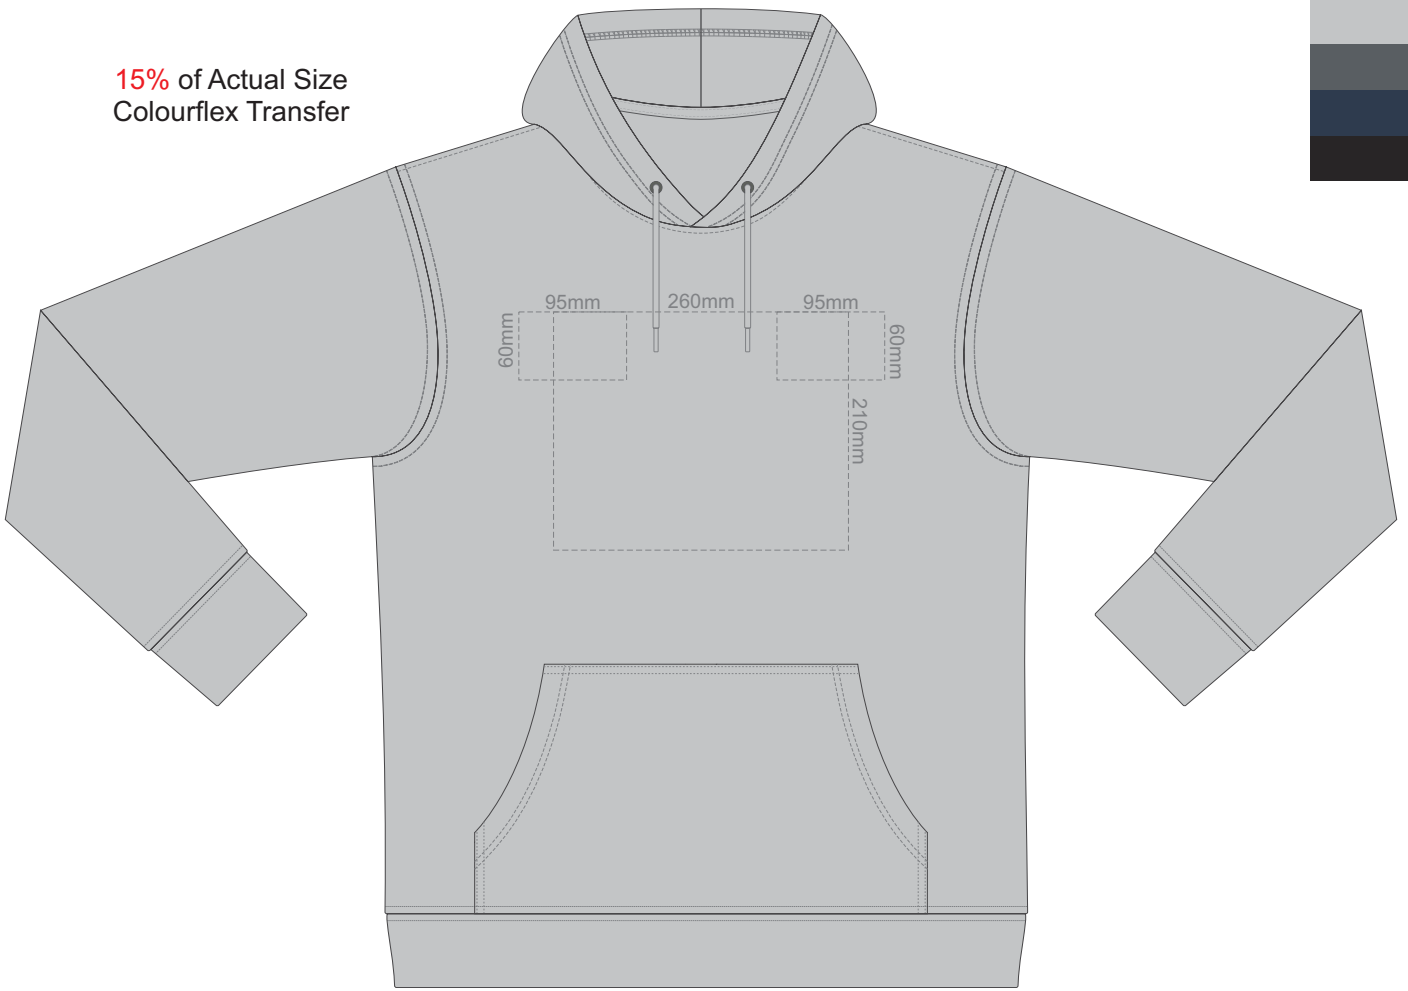

15% of Actual Size  
Screen Print (3 col max)

**BACK 4XL**

15% of Actual Size  
Colourflex Transfer

**FRONT XS**

Print area 280x200mm can be rotated to best suit.

**BACK XS**

15% of Actual Size  
Colourflex Transfer

**FRONT SMALL**

Print area 280x200mm can be rotated to best suit.

**BACK SMALL**

15% of Actual Size  
Colourflex Transfer

**FRONT MEDIUM**

Print area 280x200mm can be rotated to best suit.

**BACK MEDIUM**

15% of Actual Size  
Colourflex Transfer

**FRONT LARGE**

Print area 280x200mm can be rotated to best suit.

**BACK LARGE**

15% of Actual Size  
Colourflex Transfer

**FRONT XL**

Print area 280x200mm can be rotated to best suit.

**BACK XL**

15% of Actual Size  
Colourflex Transfer