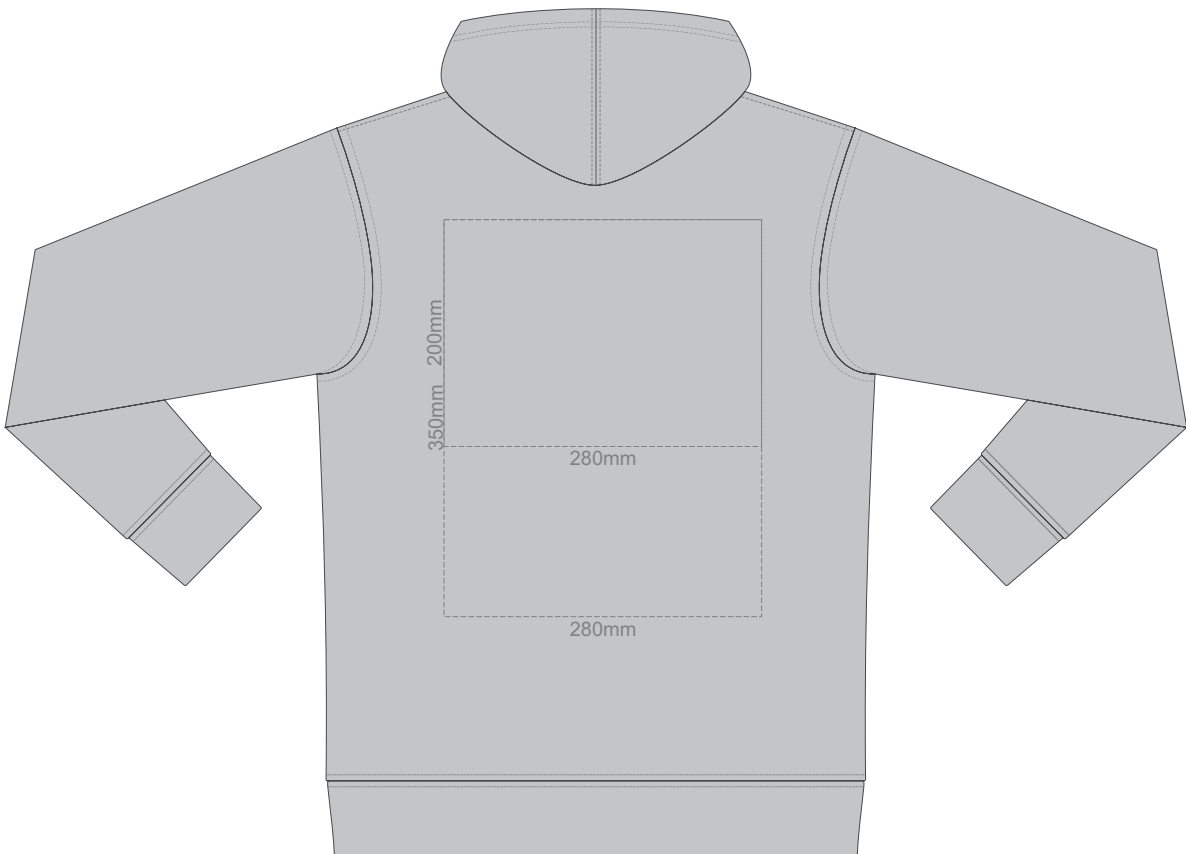

**FRONT 2XL**

**BACK 2XL**

15% of Actual Size  
Screen Print (3 col max)

**FRONT 3XL**

15% of Actual Size  
Screen Print (3 col max)

**BACK 3XL**

15% of Actual Size  
Screen Print (3 col max)

**FRONT 4XL**

15% of Actual Size  
Screen Print (3 col max)

**BACK 4XL**

15% of Actual Size  
Colourflex Transfer

**FRONT XS**

Print area 280x200mm can be rotated to best suit.

**BACK XS**

15% of Actual Size  
Colourflex Transfer

**FRONT SMALL**

Print area 280x200mm can be rotated to best suit.

**BACK SMALL**

15% of Actual Size  
Colourflex Transfer

**FRONT MEDIUM**

Print area 280x200mm can be rotated to best suit.

**BACK MEDIUM**

15% of Actual Size  
Colourflex Transfer

**FRONT LARGE**

Print area 280x200mm can be rotated to best suit.

**BACK LARGE**

15% of Actual Size  
Colourflex Transfer

**FRONT XL**

Print area 280x200mm can be rotated to best suit.

**BACK XL**

15% of Actual Size  
Colourflex Transfer