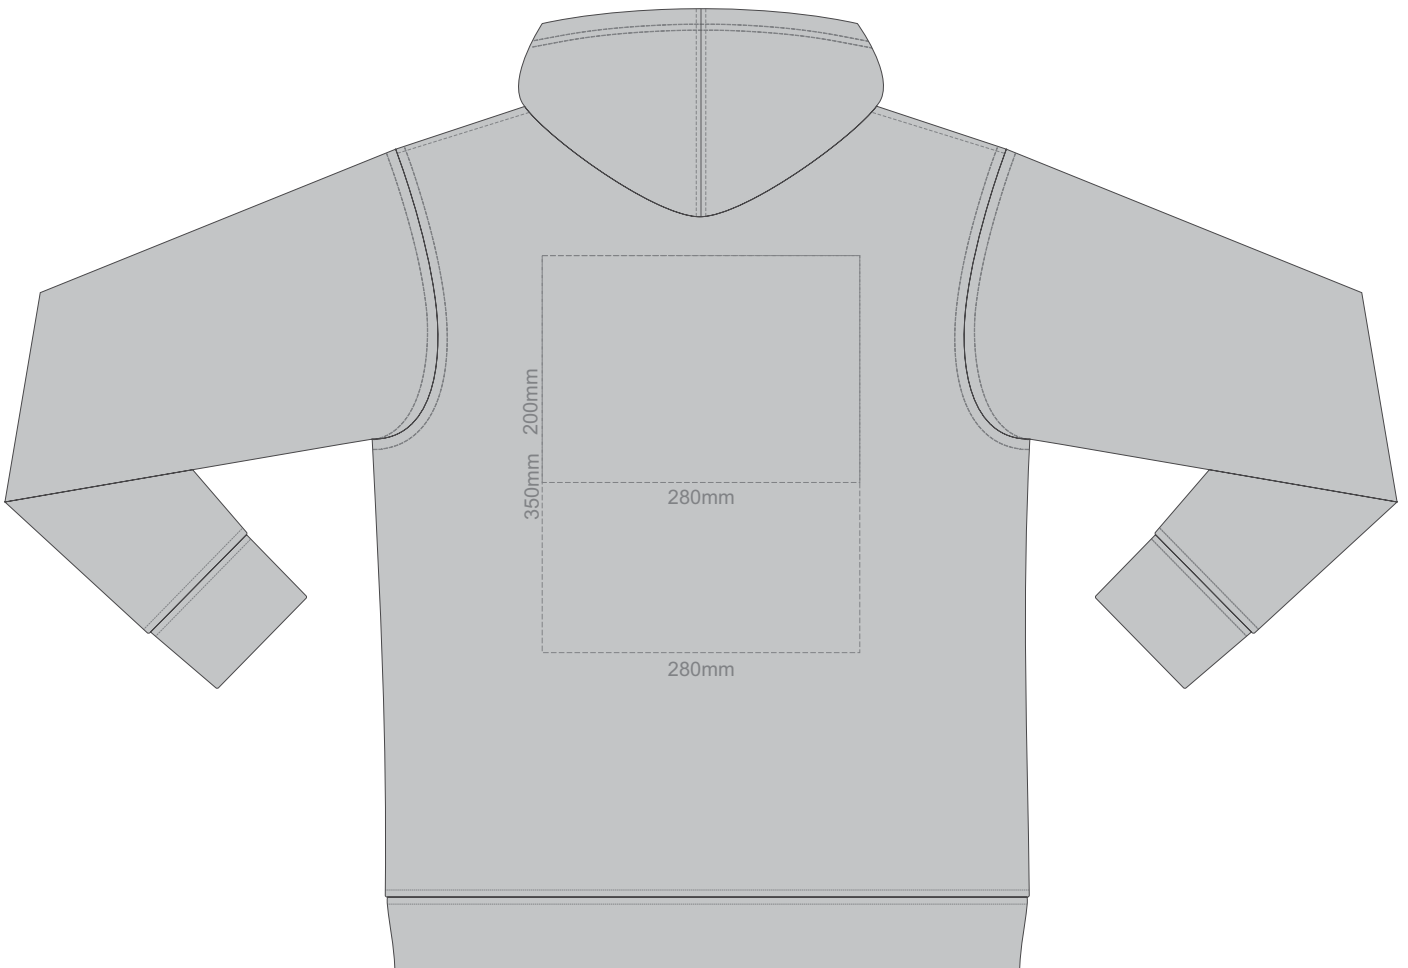

**FRONT 2XL**

**BACK 2XL**

15% of Actual Size  
Screen Print (3 col max)

**FRONT 3XL**

15% of Actual Size  
Screen Print (3 col max)

**BACK 3XL**

15% of Actual Size  
Screen Print (3 col max)

**FRONT 4XL**

15% of Actual Size  
Screen Print (3 col max)

**BACK 4XL**

15% of Actual Size  
Colourflex Transfer

**FRONT XS**

Print area 280x200mm can be rotated to best suit.

**BACK XS**

15% of Actual Size  
Colourflex Transfer

**FRONT SMALL**

Print area 280x200mm can be rotated to best suit.

**BACK SMALL**

15% of Actual Size  
Colourflex Transfer

**FRONT MEDIUM**

Print area 280x200mm can be rotated to best suit.

**BACK MEDIUM**

15% of Actual Size  
Colourflex Transfer

**FRONT LARGE**

Print area 280x200mm can be rotated to best suit.

**BACK LARGE**

15% of Actual Size  
Colourflex Transfer

**FRONT XL**

Print area 280x200mm can be rotated to best suit.

**BACK XL**

15% of Actual Size  
Colourflex Transfer