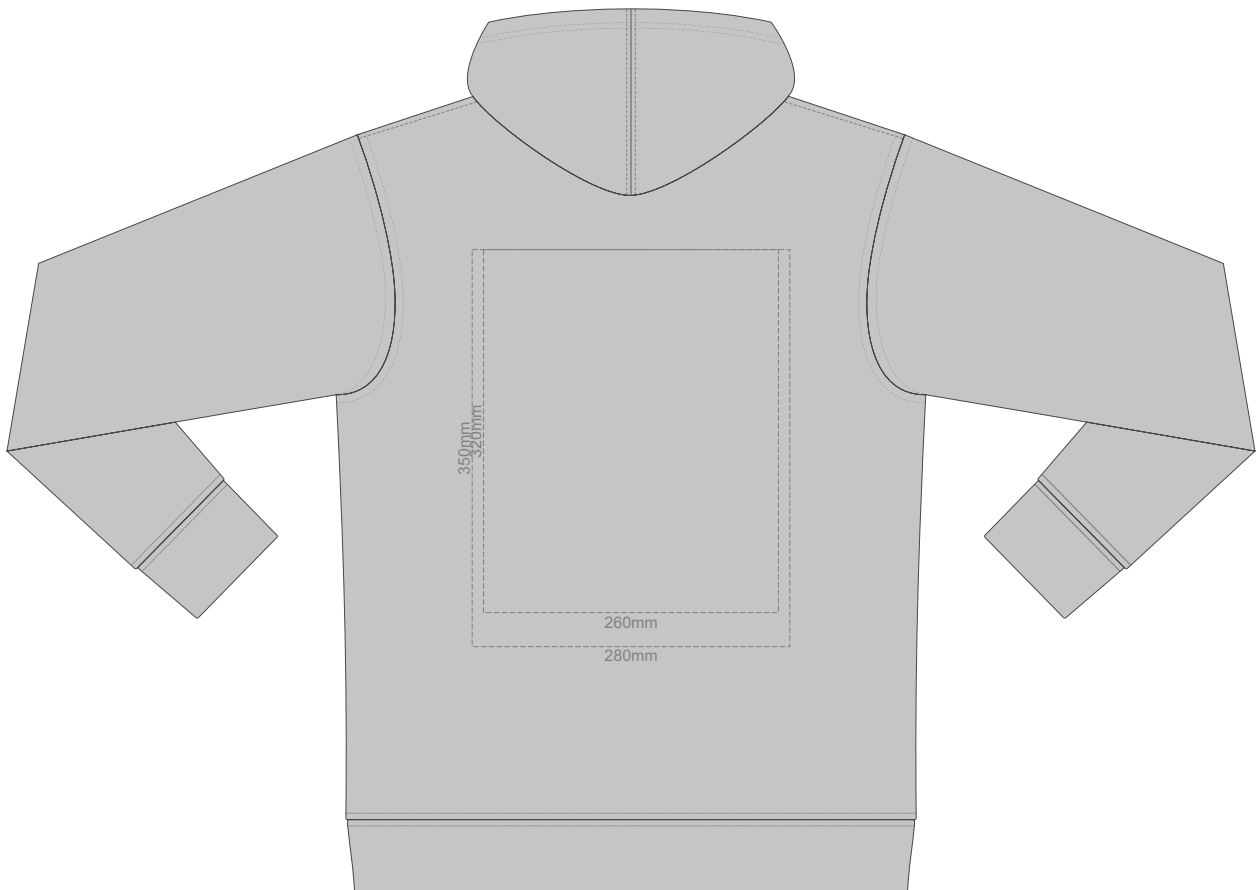

15% of Actual Size  
Screen Print (3 col max)

**FRONT XS**

**BACK XS**

15% of Actual Size  
Screen Print (3 col max)

**FRONT SMALL**

**BACK SMALL**

15% of Actual Size  
Screen Print (3 col max)

**FRONT MEDIUM**

**BACK MEDIUM**

15% of Actual Size  
Screen Print (3 col max)

**FRONT LARGE**

**BACK LARGE**

15% of Actual Size  
Screen Print (3 col max)

FRONT XL

BACK XL

15% of Actual Size  
Screen Print (3 col max)

**FRONT 2XL**

**BACK 2XL**

15% of Actual Size  
Screen Print (3 col max)

**FRONT 3XL**

15% of Actual Size  
Screen Print (3 col max)

**BACK 3XL**

15% of Actual Size  
Screen Print (3 col max)

**FRONT 4XL**

15% of Actual Size  
Screen Print (3 col max)

**BACK 4XL**

15% of Actual Size  
Colourflex Transfer

**FRONT XS**

Print area 280x200mm can be rotated to best suit.

**BACK XS**

15% of Actual Size  
Colourflex Transfer