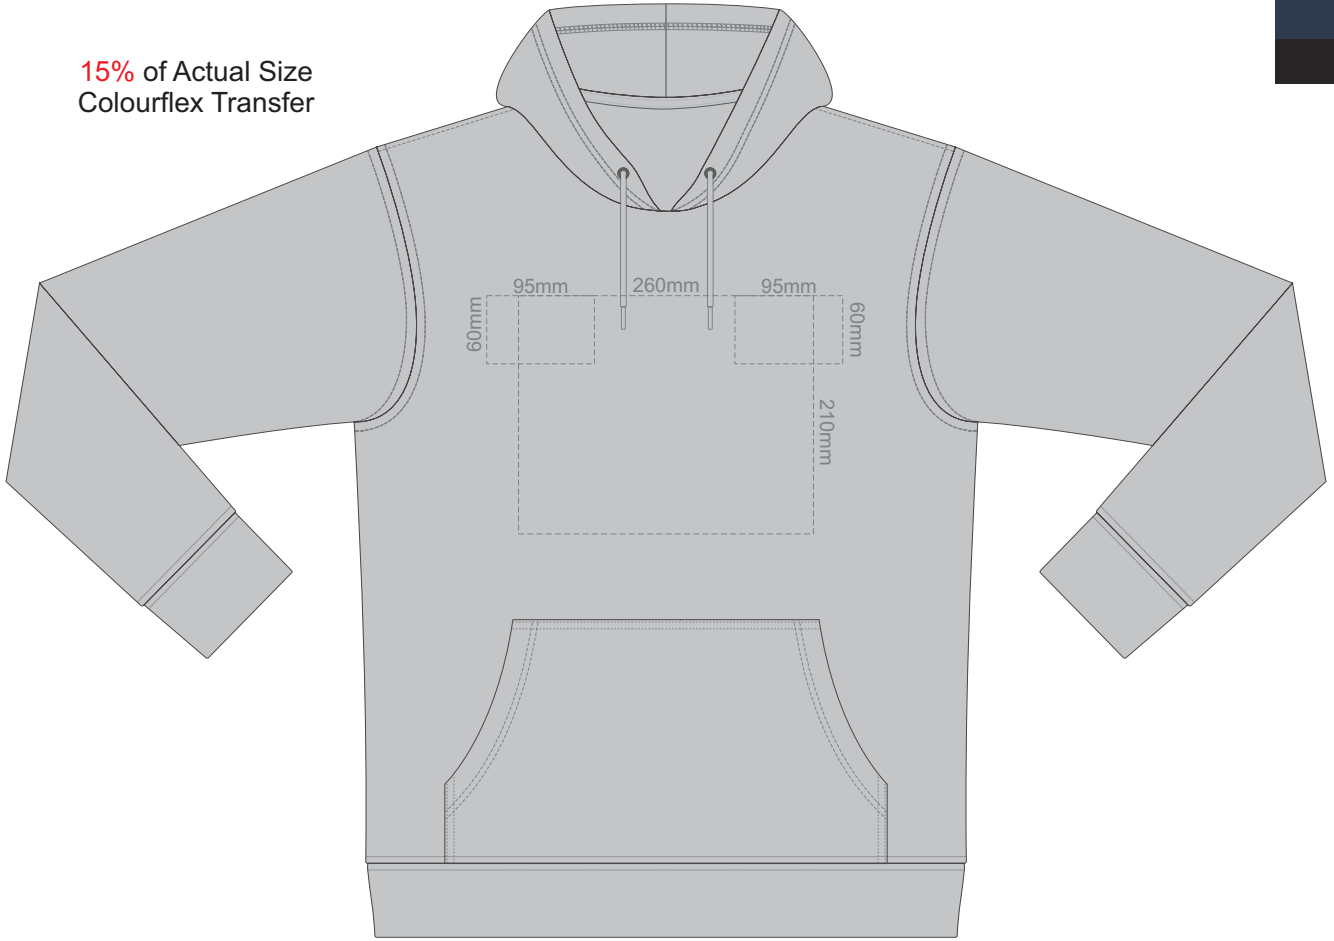

**FRONT 2XL**

**BACK 2XL**

15% of Actual Size  
Screen Print (3 col max)

**FRONT 3XL**

15% of Actual Size  
Screen Print (3 col max)

**BACK 3XL**

15% of Actual Size  
Screen Print (3 col max)

**FRONT 4XL**

15% of Actual Size  
Screen Print (3 col max)

**BACK 4XL**

15% of Actual Size  
Colourflex Transfer

**FRONT XS**

Print area 280x200mm can be rotated to best suit.

**BACK XS**

15% of Actual Size  
Colourflex Transfer

**FRONT SMALL**

Print area 280x200mm can be rotated to best suit.

**BACK SMALL**

15% of Actual Size  
Colourflex Transfer

**FRONT MEDIUM**

Print area 280x200mm can be rotated to best suit.

**BACK MEDIUM**

15% of Actual Size  
Colourflex Transfer