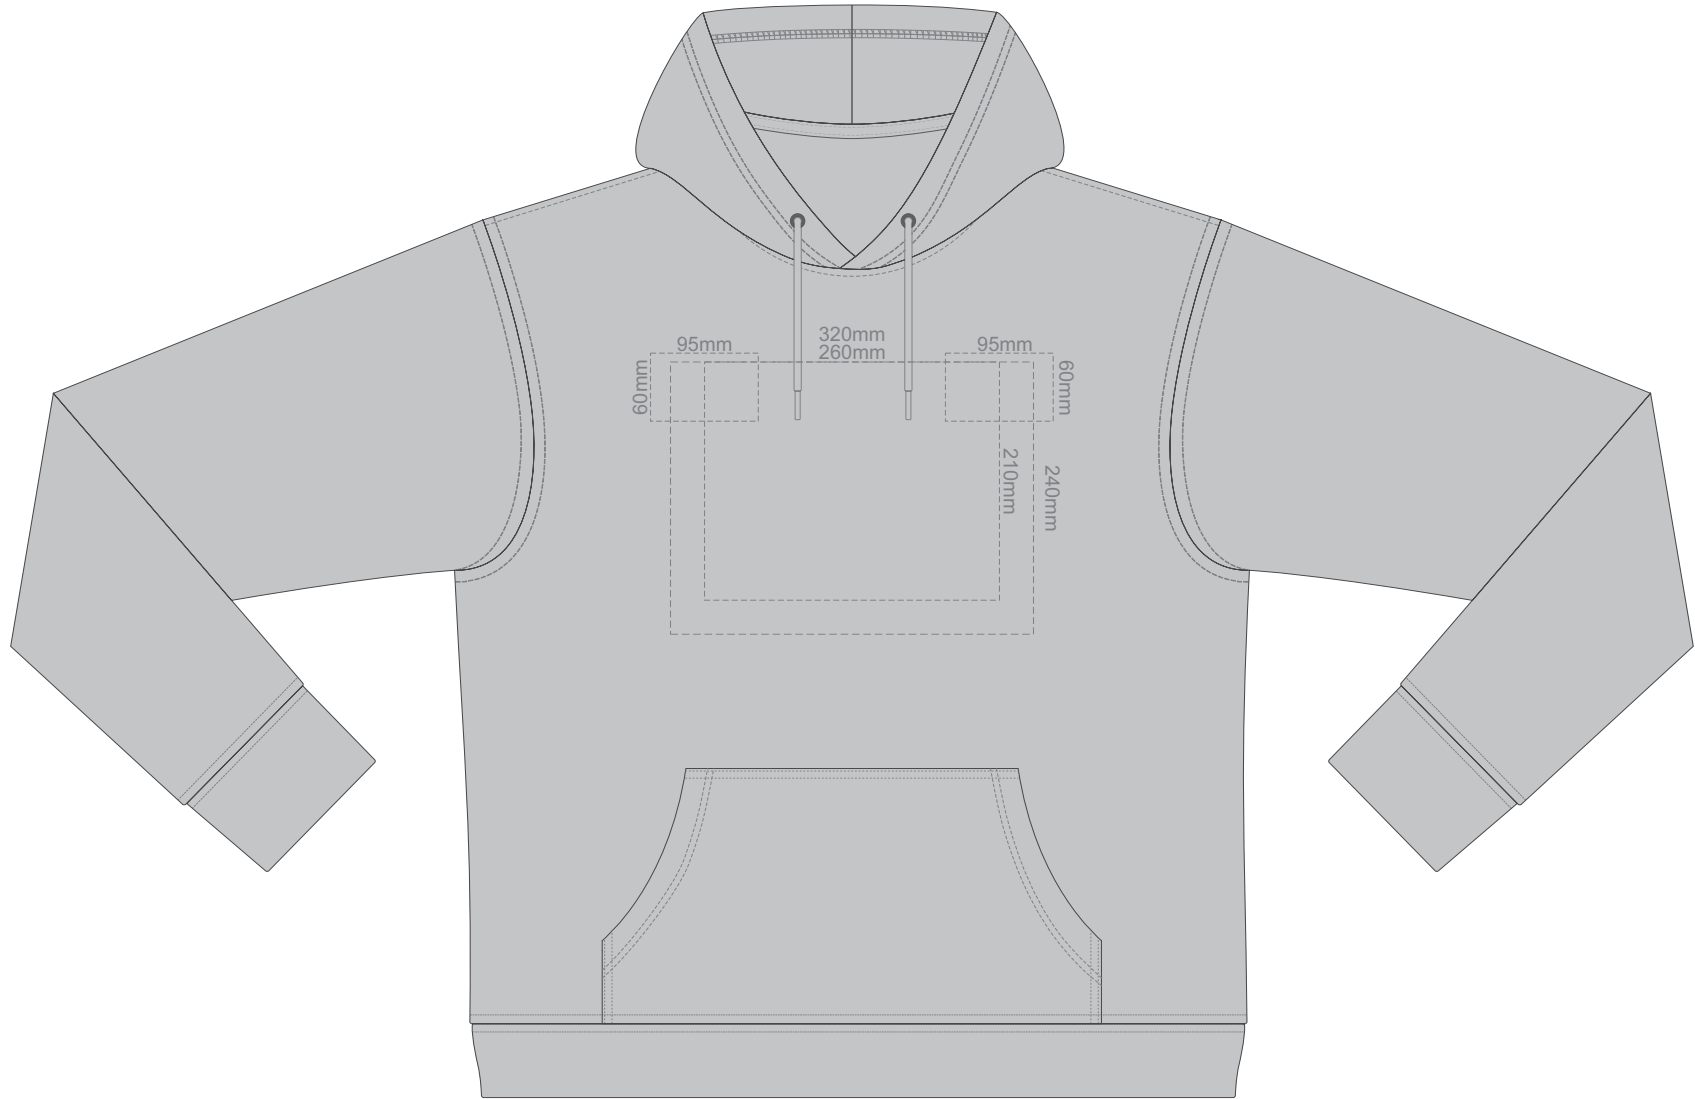

15% of Actual Size  
Screen Print (3 col max)

**FRONT XS**

**BACK XS**

15% of Actual Size  
Screen Print (3 col max)

**FRONT SMALL**

**BACK SMALL**

15% of Actual Size  
Screen Print (3 col max)

**FRONT MEDIUM**

**BACK MEDIUM**

15% of Actual Size  
Screen Print (3 col max)

**FRONT LARGE**

**BACK LARGE**

15% of Actual Size  
Screen Print (3 col max)

FRONT XL

BACK XL

15% of Actual Size  
Screen Print (3 col max)

**FRONT 2XL**

**BACK 2XL**

15% of Actual Size  
Screen Print (3 col max)

**FRONT 3XL**

15% of Actual Size  
Screen Print (3 col max)

**BACK 3XL**

15% of Actual Size  
Screen Print (3 col max)

**FRONT 4XL**

15% of Actual Size  
Screen Print (3 col max)

**BACK 4XL**

15% of Actual Size  
Colourflex Transfer

**FRONT XS**

Print area 280x200mm can be rotated to best suit.

**BACK XS**

15% of Actual Size  
Colourflex Transfer