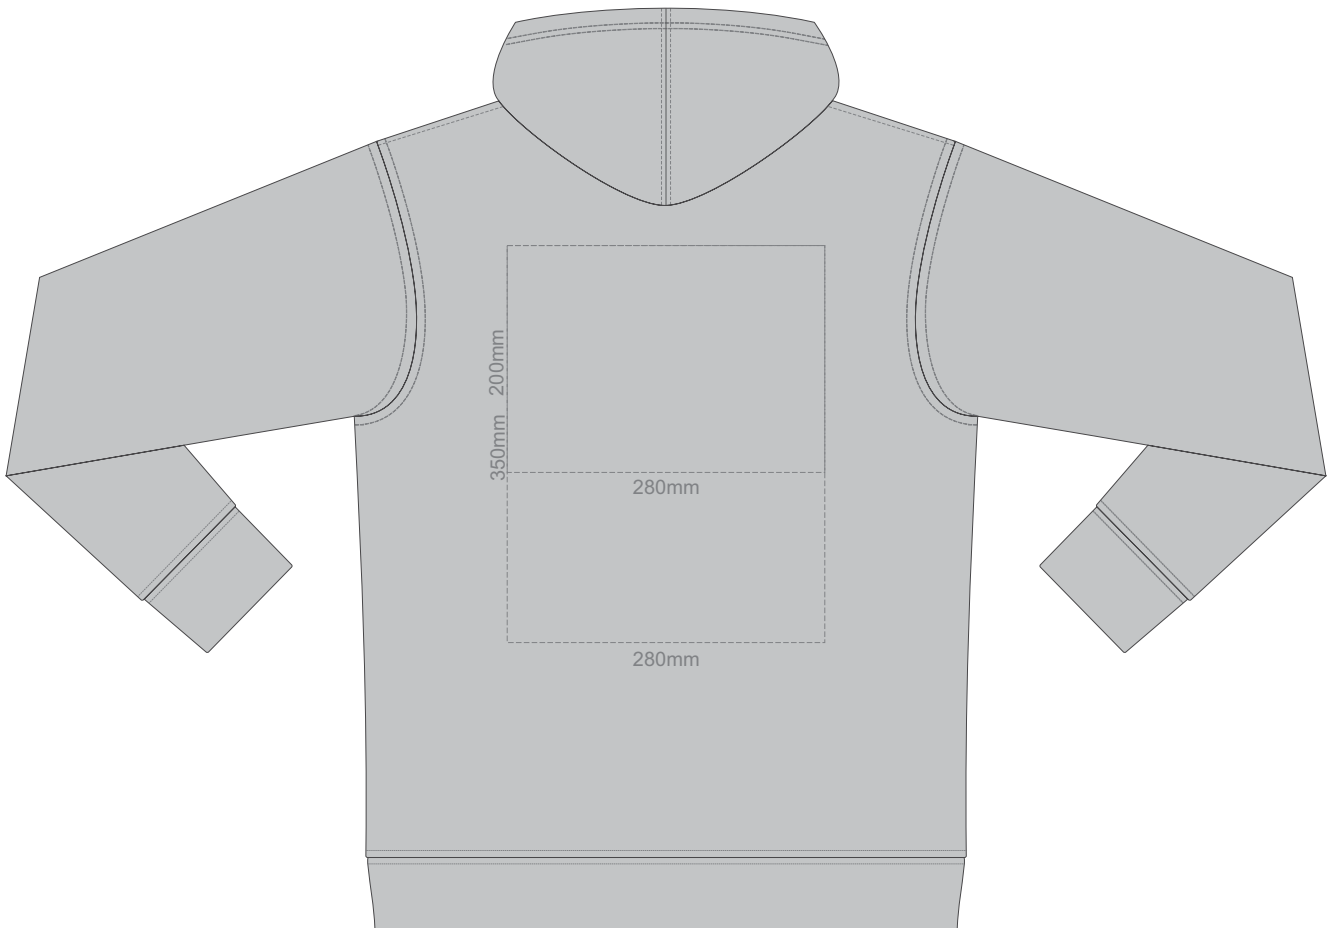

**FRONT 2XL**

**BACK 2XL**

15% of Actual Size  
Screen Print (3 col max)

**FRONT 3XL**

15% of Actual Size  
Screen Print (3 col max)

**BACK 3XL**

15% of Actual Size  
Screen Print (3 col max)

**FRONT 4XL**

15% of Actual Size  
Screen Print (3 col max)

**BACK 4XL**

15% of Actual Size  
Colourflex Transfer

**FRONT XS**

Print area 280x200mm can be rotated to best suit.

**BACK XS**

15% of Actual Size  
Colourflex Transfer

**FRONT SMALL**

Print area 280x200mm can be rotated to best suit.

**BACK SMALL**

15% of Actual Size  
Colourflex Transfer

**FRONT MEDIUM**

Print area 280x200mm can be rotated to best suit.

**BACK MEDIUM**

15% of Actual Size  
Colourflex Transfer

**FRONT LARGE**

Print area 280x200mm can be rotated to best suit.

**BACK LARGE**

15% of Actual Size  
Colourflex Transfer

**FRONT XL**

Print area 280x200mm can be rotated to best suit.

**BACK XL**

15% of Actual Size  
Colourflex Transfer