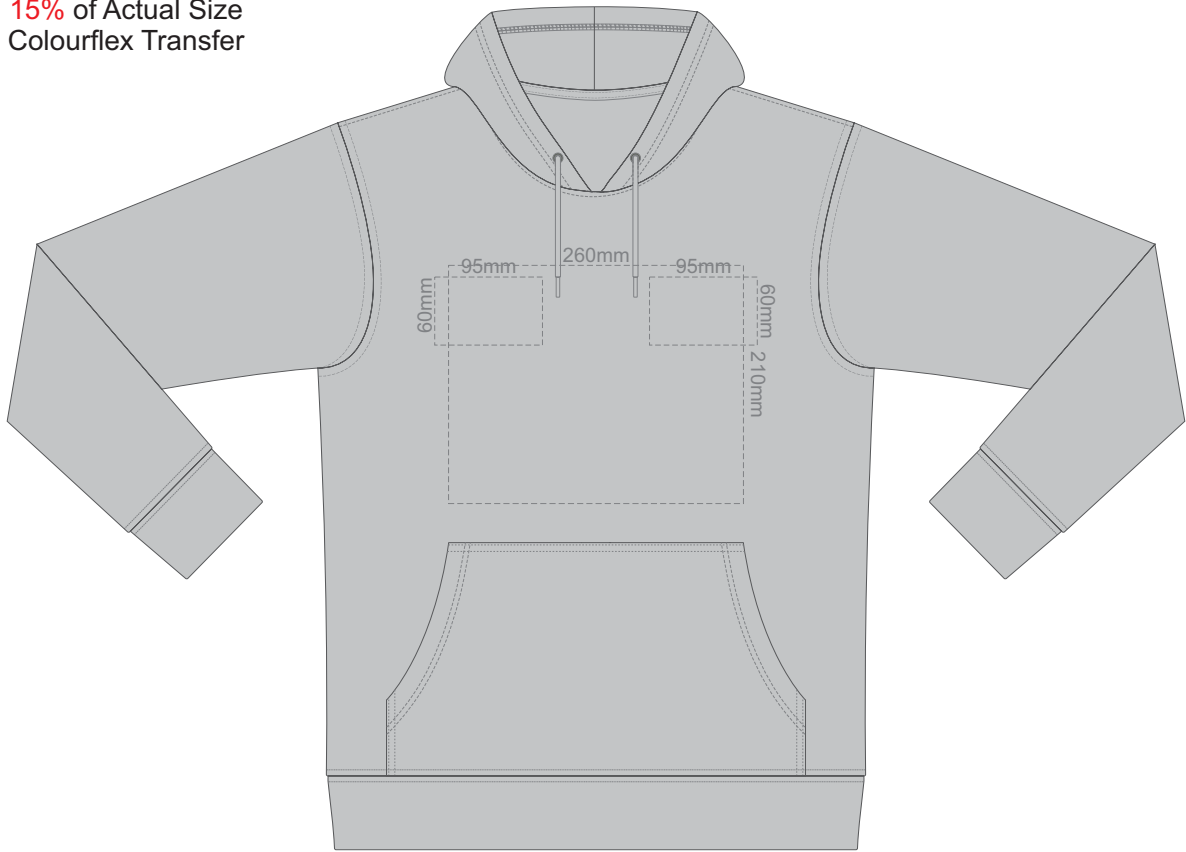

**BACK MEDIUM**

15% of Actual Size  
Screen Print (3 col max)

**FRONT LARGE**

**BACK LARGE**

15% of Actual Size  
Screen Print (3 col max)

FRONT XL

BACK XL

15% of Actual Size  
Screen Print (3 col max)

**FRONT 2XL**

**BACK 2XL**

15% of Actual Size  
Screen Print (3 col max)

**FRONT 3XL**

15% of Actual Size  
Screen Print (3 col max)

**BACK 3XL**

15% of Actual Size  
Screen Print (3 col max)

**FRONT 4XL**

15% of Actual Size  
Screen Print (3 col max)

**BACK 4XL**

15% of Actual Size  
Colourflex Transfer

**FRONT XS**

Print area 280x200mm can be rotated to best suit.

**BACK XS**

15% of Actual Size  
Colourflex Transfer

**FRONT SMALL**

Print area 280x200mm can be rotated to best suit.

**BACK SMALL**

15% of Actual Size  
Colourflex Transfer

**FRONT MEDIUM**

Print area 280x200mm can be rotated to best suit.

**BACK MEDIUM**

15% of Actual Size  
Colourflex Transfer