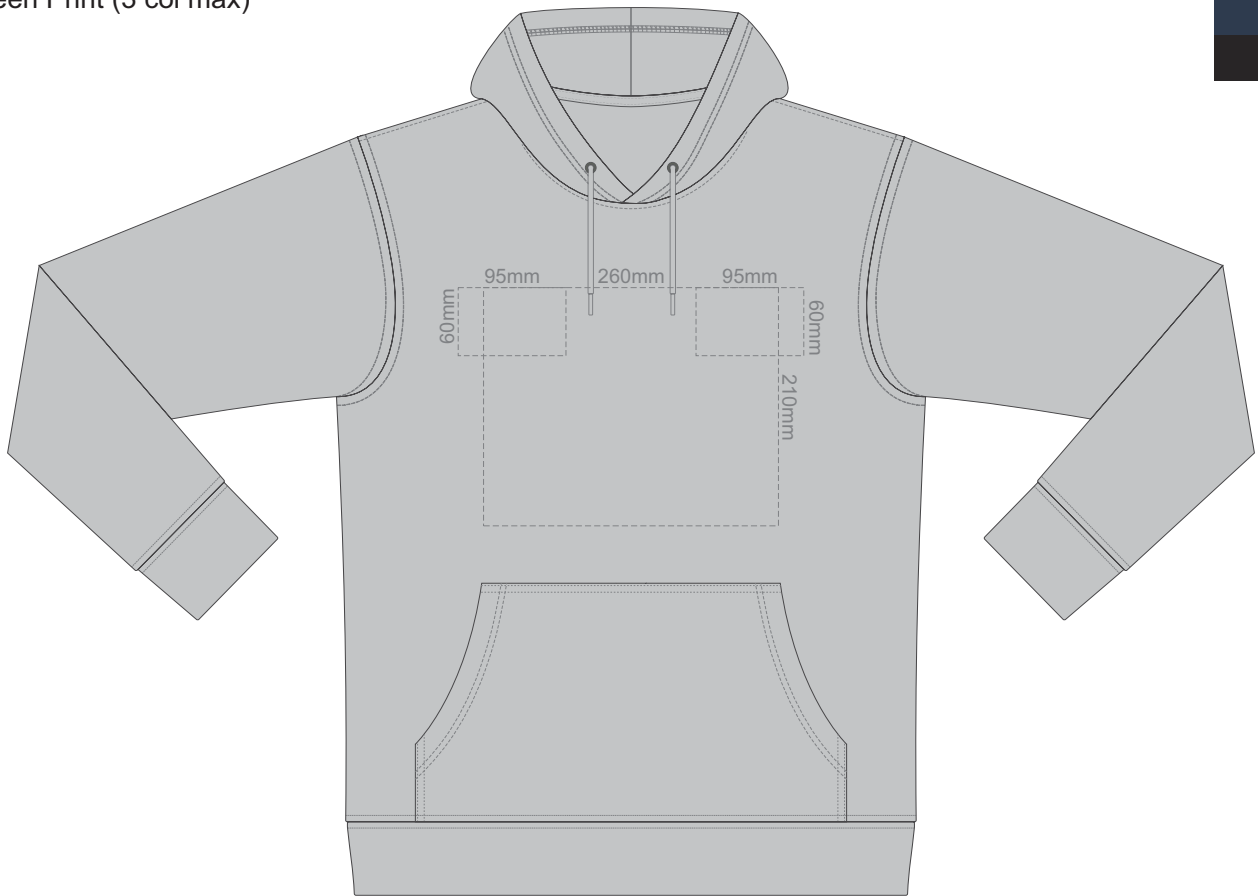

15% of Actual Size  
Screen Print (3 col max)

**FRONT XS**

**BACK XS**

15% of Actual Size  
Screen Print (3 col max)

**FRONT SMALL**

**BACK SMALL**

15% of Actual Size  
Screen Print (3 col max)

**FRONT MEDIUM**

**BACK MEDIUM**

15% of Actual Size  
Screen Print (3 col max)

**FRONT LARGE**

**BACK LARGE**

15% of Actual Size  
Screen Print (3 col max)

FRONT XL

BACK XL

15% of Actual Size  
Screen Print (3 col max)

**FRONT 2XL**

**BACK 2XL**

15% of Actual Size  
Screen Print (3 col max)

**FRONT 3XL**

15% of Actual Size  
Screen Print (3 col max)

**BACK 3XL**

15% of Actual Size  
Screen Print (3 col max)

**FRONT 4XL**

15% of Actual Size  
Screen Print (3 col max)

**BACK 4XL**

15% of Actual Size  
Colourflex Transfer

**FRONT XS**

Print area 280x200mm can be rotated to best suit.

**BACK XS**

15% of Actual Size  
Colourflex Transfer