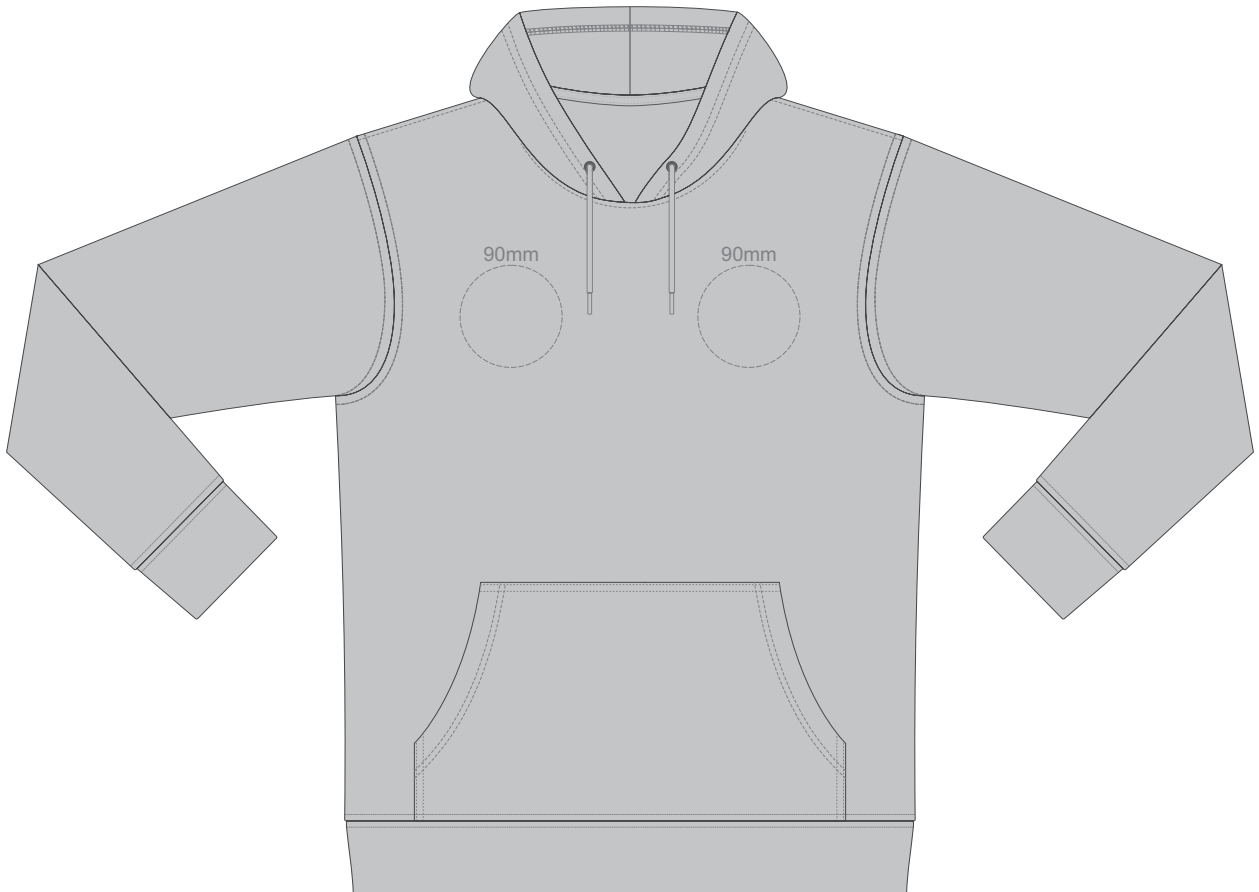

15% of Actual Size
Embroidery

FRONT SMALL