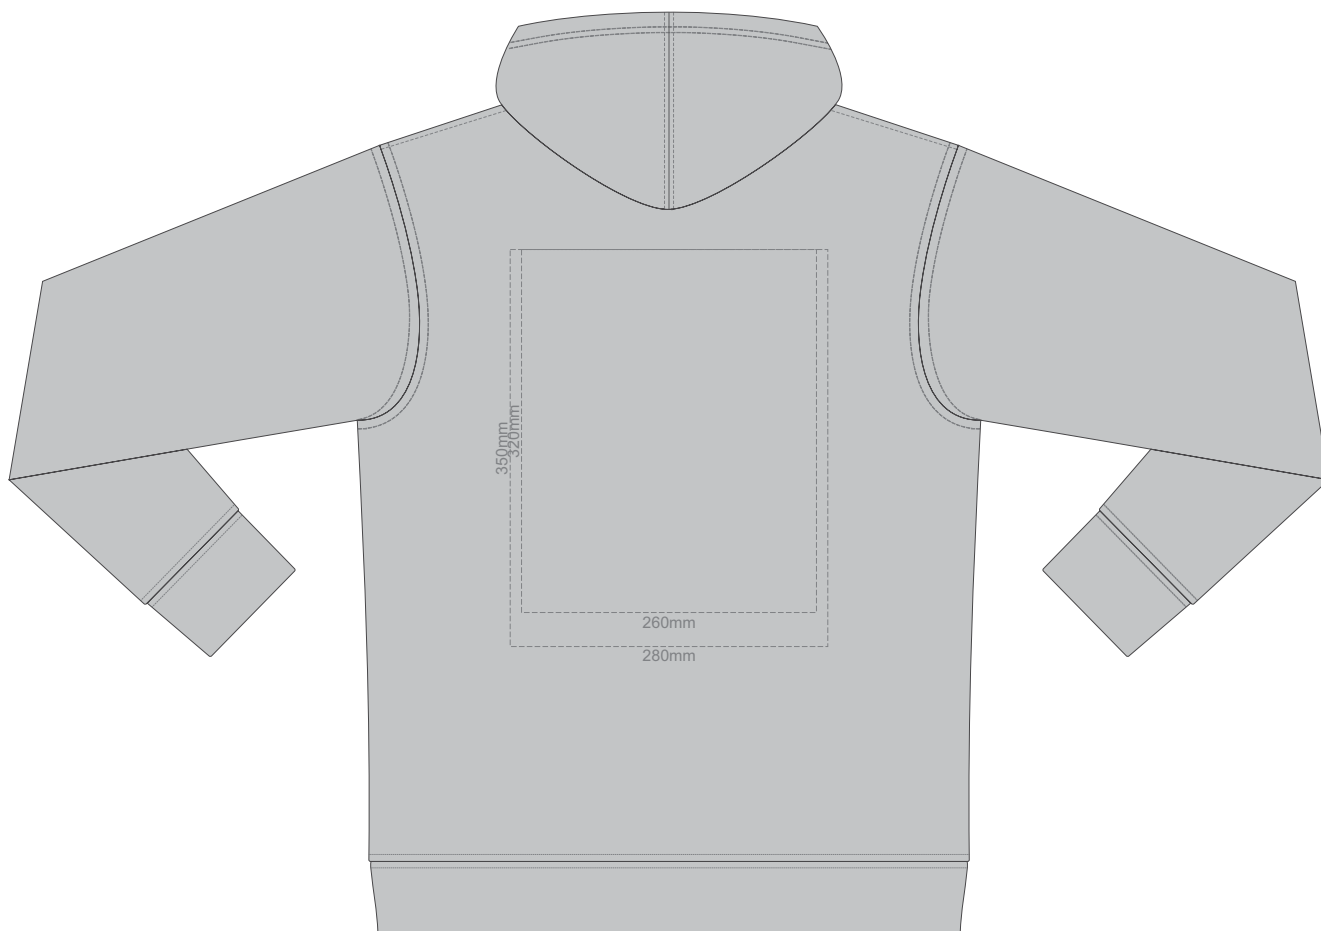

15% of Actual Size  
Screen Print (3 col max)

**FRONT XS**

**BACK XS**

15% of Actual Size  
Screen Print (3 col max)

**FRONT SMALL**

**BACK SMALL**

15% of Actual Size  
Screen Print (3 col max)

**FRONT MEDIUM**

**BACK MEDIUM**

15% of Actual Size  
Screen Print (3 col max)

**FRONT LARGE**

**BACK LARGE**

15% of Actual Size  
Screen Print (3 col max)

FRONT XL

BACK XL

15% of Actual Size  
Screen Print (3 col max)

**FRONT 2XL**

**BACK 2XL**

15% of Actual Size  
Screen Print (3 col max)

**FRONT 3XL**

15% of Actual Size  
Screen Print (3 col max)

**BACK 3XL**

15% of Actual Size  
Screen Print (3 col max)

**FRONT 4XL**

15% of Actual Size  
Screen Print (3 col max)

**BACK 4XL**

15% of Actual Size  
Colourflex Transfer

**FRONT XS**

Print area 280x200mm can be rotated to best suit.

**BACK XS**

15% of Actual Size  
Colourflex Transfer