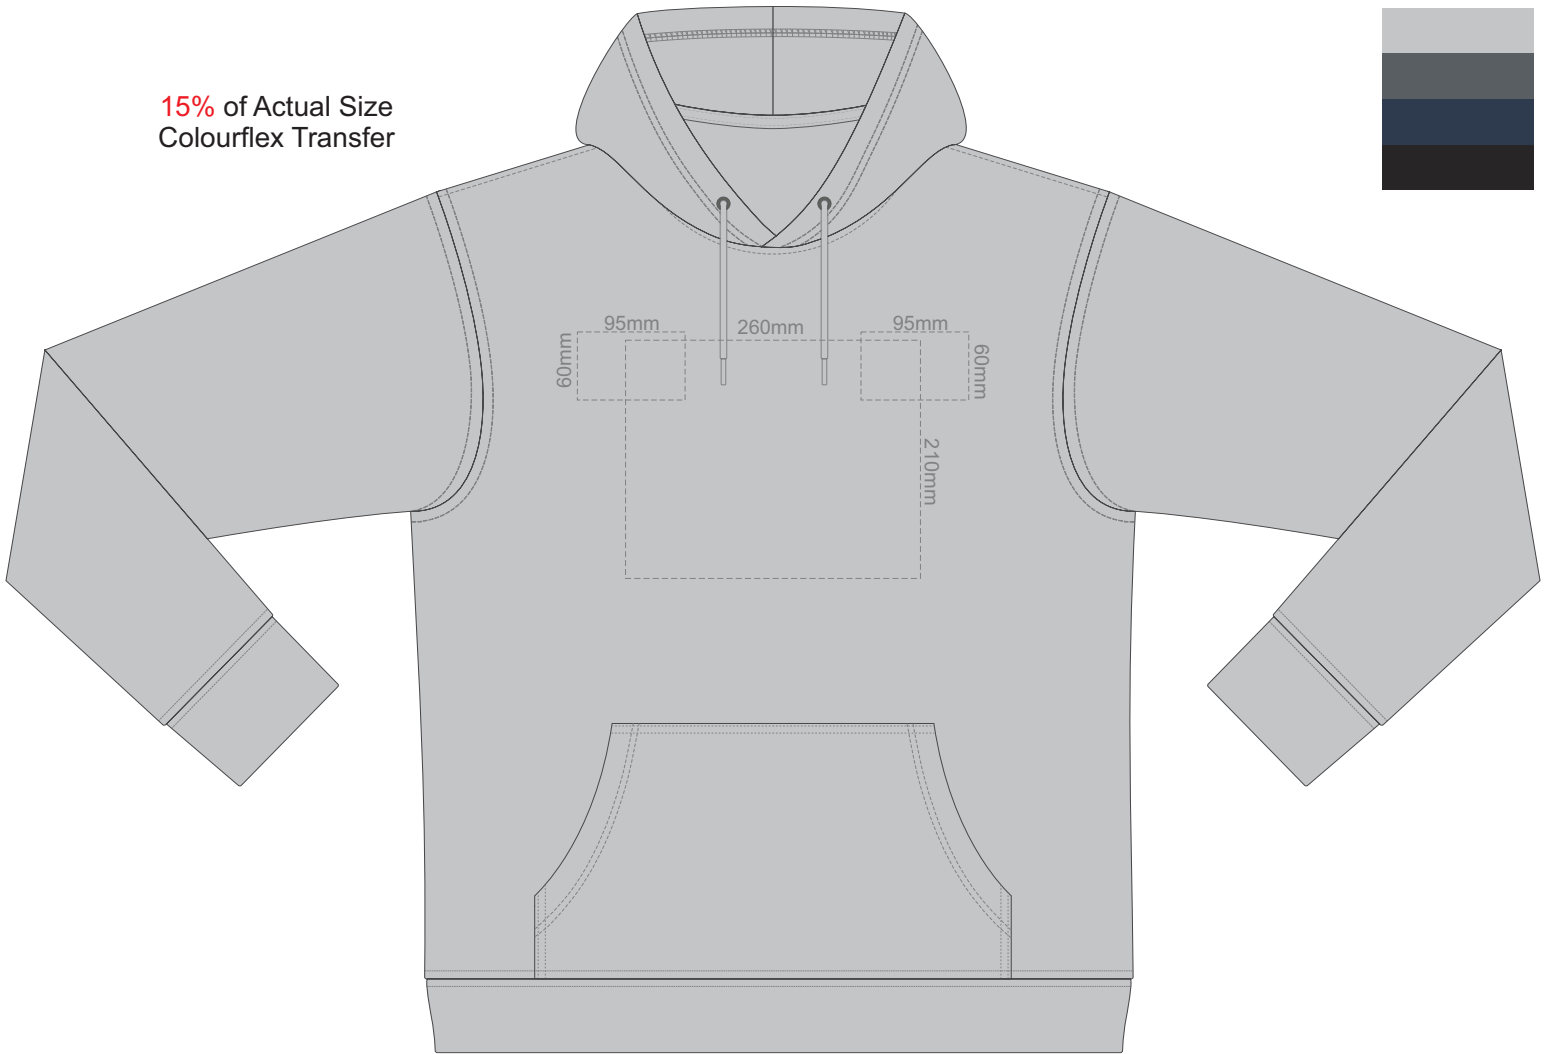

15% of Actual Size  
Screen Print (3 col max)

**BACK 4XL**

15% of Actual Size  
Colourflex Transfer

**FRONT XS**

Print area 280x200mm can be rotated to best suit.

**BACK XS**

15% of Actual Size  
Colourflex Transfer

**FRONT LARGE**

Print area 280x200mm can be rotated to best suit.

**BACK LARGE**

15% of Actual Size  
Colourflex Transfer

**FRONT XL**

Print area 280x200mm can be rotated to best suit.

**BACK XL**

15% of Actual Size  
Colourflex Transfer

**FRONT 2XL**

Print area 280x200mm can be rotated to best suit.

**BACK 2XL**

15% of Actual Size  
Colourflex Transfer

**FRONT 3XL**

15% of Actual Size  
Colourflex Transfer

Print area 280x200mm can be rotated to best suit.