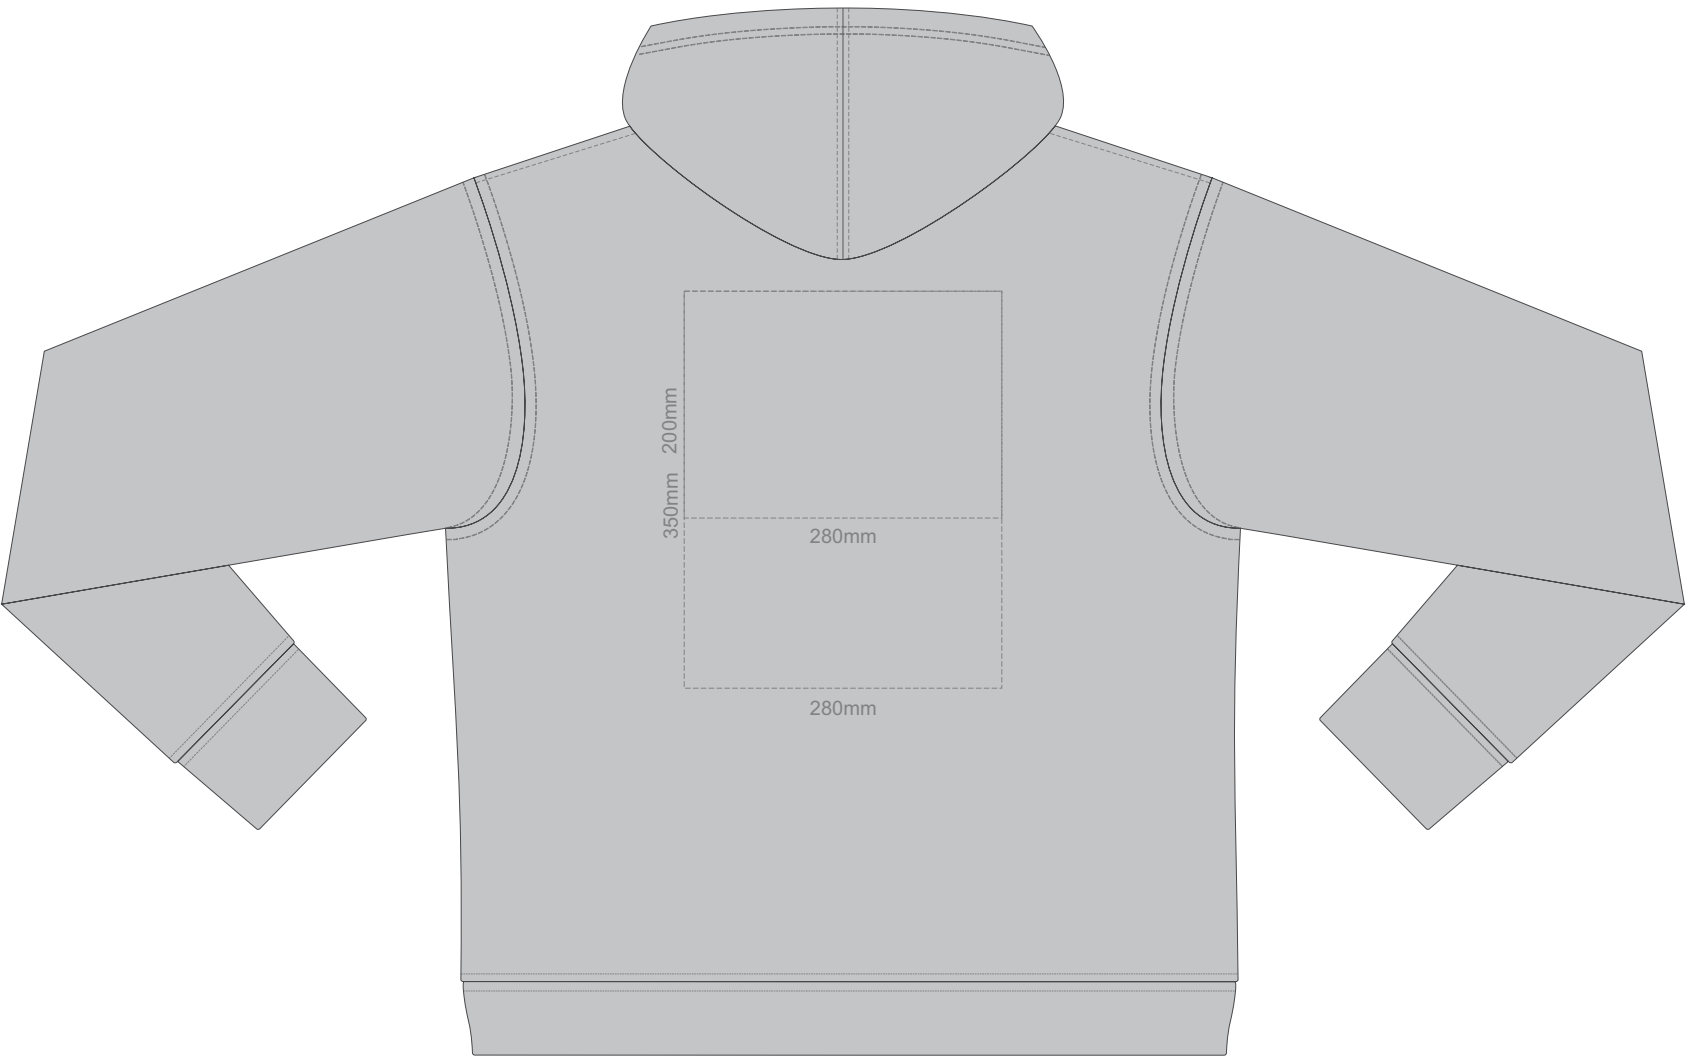

**FRONT 2XL**

Print area 280x200mm can be rotated to best suit.

**BACK 2XL**

15% of Actual Size  
Colourflex Transfer

**FRONT 3XL**

15% of Actual Size  
Colourflex Transfer

Print area 280x200mm can be rotated to best suit.

**BACK 3XL**

15% of Actual Size  
Colourflex Transfer

**FRONT 4XL**

15% of Actual Size  
Colourflex Transfer

Print area 280x200mm can be rotated to best suit.

**BACK 4XL**

15% of Actual Size  
Embroidery

**FRONT XS**