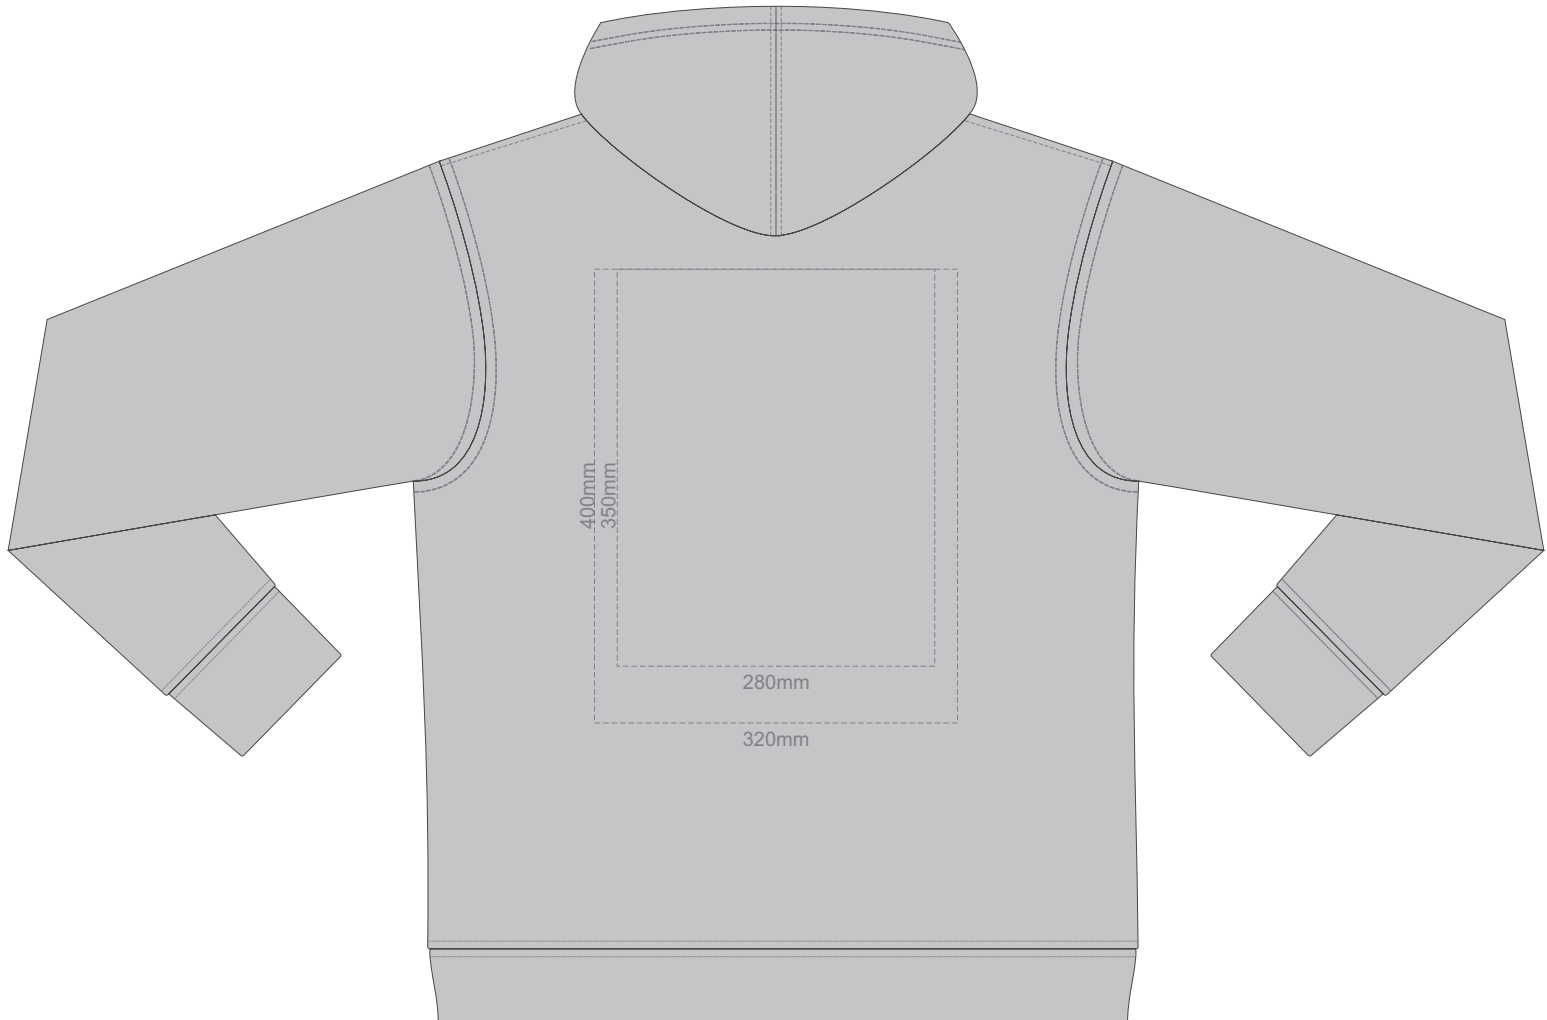

15% of Actual Size  
Screen Print (3 col max)

**FRONT XS**

**BACK XS**

15% of Actual Size  
Screen Print (3 col max)

**FRONT SMALL**

**BACK SMALL**

15% of Actual Size  
Screen Print (3 col max)

**FRONT MEDIUM**

**BACK MEDIUM**

15% of Actual Size  
Screen Print (3 col max)

**FRONT LARGE**

**BACK LARGE**

15% of Actual Size  
Screen Print (3 col max)

FRONT XL

BACK XL

15% of Actual Size  
Screen Print (3 col max)

**FRONT 2XL**

**BACK 2XL**

15% of Actual Size  
Screen Print (3 col max)

**FRONT 3XL**

15% of Actual Size  
Screen Print (3 col max)

**BACK 3XL**

15% of Actual Size  
Screen Print (3 col max)

**FRONT 4XL**

15% of Actual Size  
Screen Print (3 col max)

**BACK 4XL**

15% of Actual Size  
Colourflex Transfer

**FRONT XS**

Print area 280x200mm can be rotated to best suit.

**BACK XS**

15% of Actual Size  
Colourflex Transfer