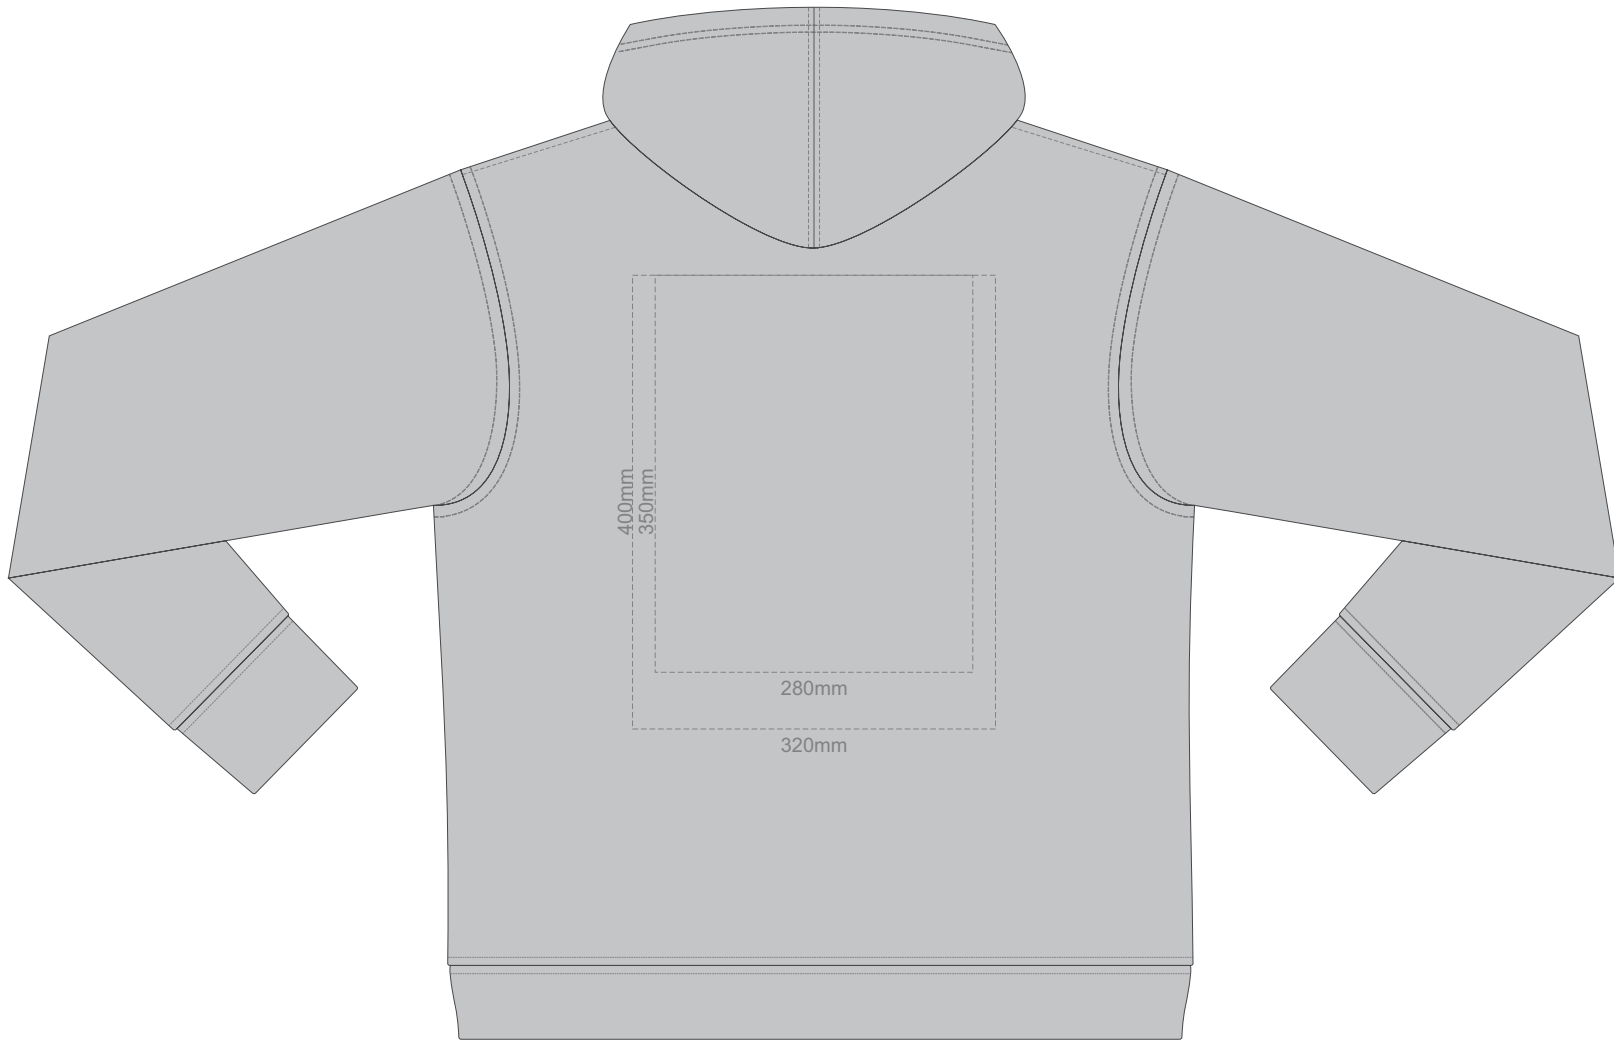

15% of Actual Size  
Screen Print (3 col max)

**FRONT XS**

**BACK XS**

15% of Actual Size  
Screen Print (3 col max)

**FRONT SMALL**

**BACK SMALL**

15% of Actual Size  
Screen Print (3 col max)

**FRONT MEDIUM**

**BACK MEDIUM**

15% of Actual Size  
Screen Print (3 col max)

**FRONT LARGE**

**BACK LARGE**

15% of Actual Size  
Screen Print (3 col max)

FRONT XL

BACK XL

15% of Actual Size  
Screen Print (3 col max)

**FRONT 2XL**

**BACK 2XL**

15% of Actual Size  
Screen Print (3 col max)

**FRONT 3XL**

15% of Actual Size  
Screen Print (3 col max)

**BACK 3XL**

15% of Actual Size  
Screen Print (3 col max)

**FRONT 4XL**

15% of Actual Size  
Screen Print (3 col max)

**BACK 4XL**

15% of Actual Size  
Colourflex Transfer

**FRONT XS**

Print area 280x200mm can be rotated to best suit.

**BACK XS**

15% of Actual Size  
Colourflex Transfer