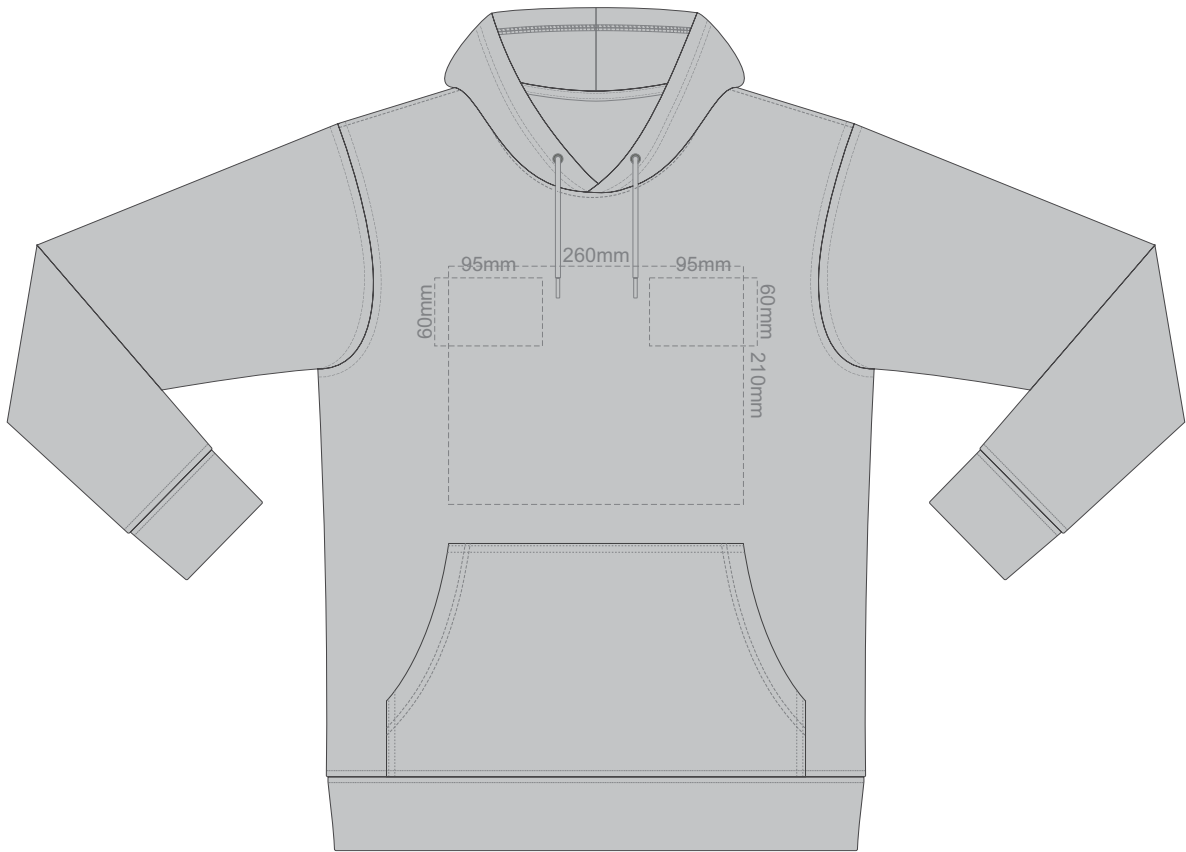

15% of Actual Size  
Screen Print (3 col max)

**FRONT XS**

**BACK XS**

15% of Actual Size  
Screen Print (3 col max)

**FRONT SMALL**

**BACK SMALL**

15% of Actual Size  
Screen Print (3 col max)

**FRONT MEDIUM**

**BACK MEDIUM**

15% of Actual Size  
Screen Print (3 col max)

**FRONT LARGE**

**BACK LARGE**

15% of Actual Size  
Screen Print (3 col max)

FRONT XL

BACK XL

15% of Actual Size  
Screen Print (3 col max)

**FRONT 2XL**

**BACK 2XL**

15% of Actual Size  
Screen Print (3 col max)

**FRONT 3XL**

15% of Actual Size  
Screen Print (3 col max)

**BACK 3XL**

15% of Actual Size  
Screen Print (3 col max)

**FRONT 4XL**

15% of Actual Size  
Screen Print (3 col max)

**BACK 4XL**

15% of Actual Size  
Colourflex Transfer

**FRONT XS**

Print area 280x200mm can be rotated to best suit.

**BACK XS**

15% of Actual Size  
Colourflex Transfer