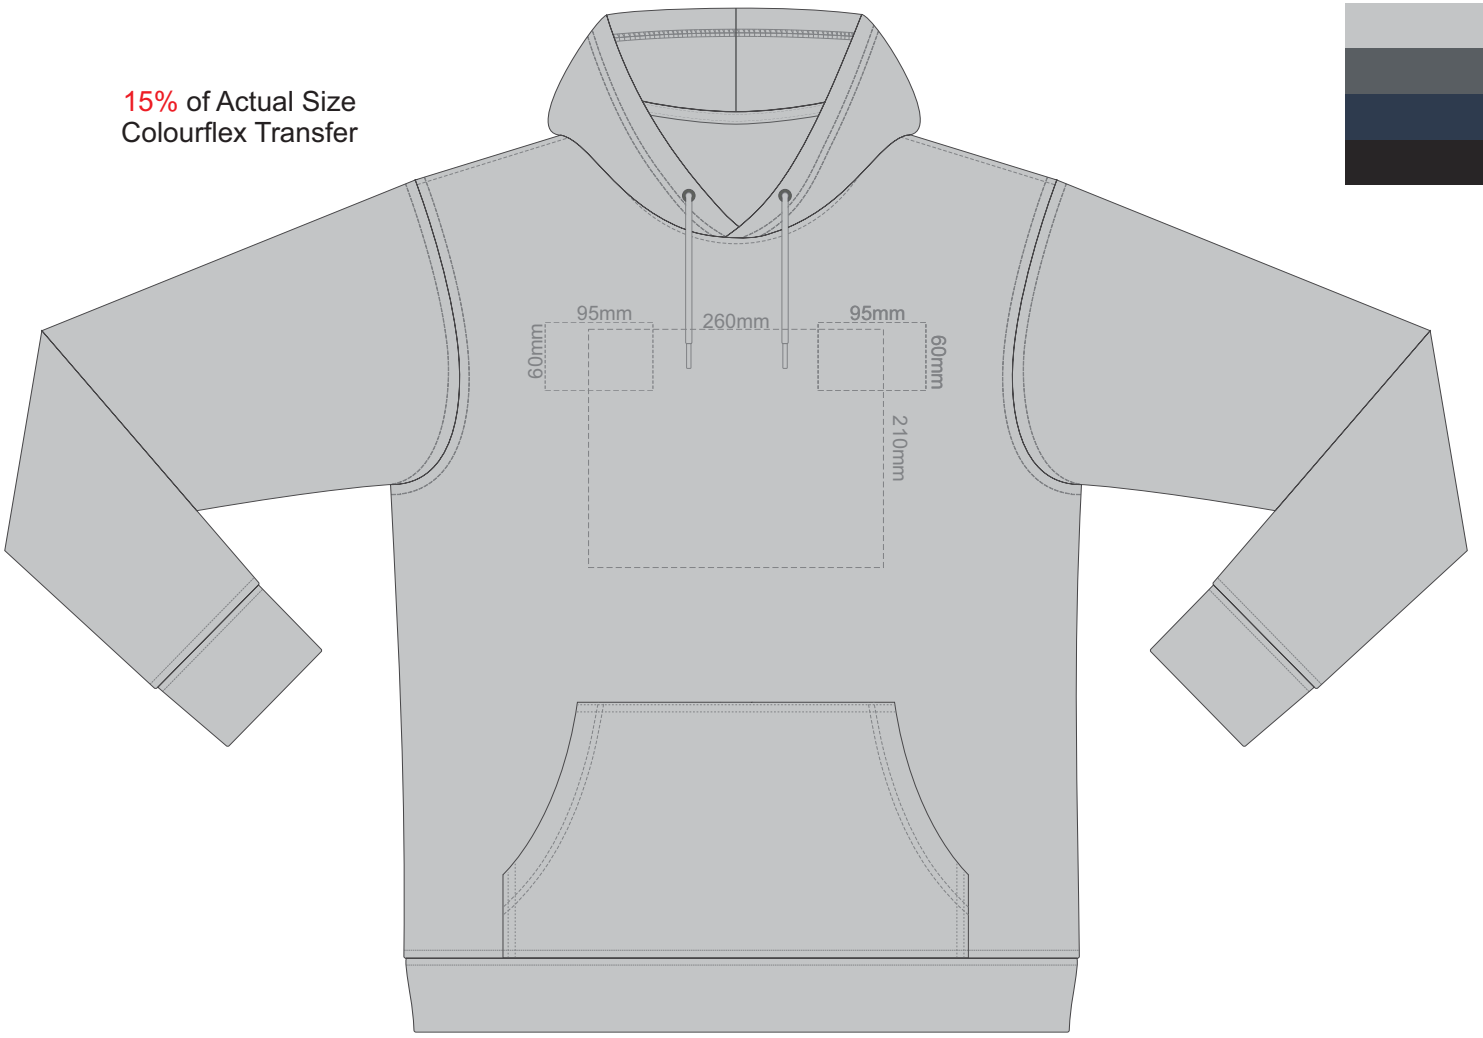

15% of Actual Size  
Screen Print (3 col max)

**BACK 4XL**

15% of Actual Size  
Colourflex Transfer

**FRONT XS**

Print area 280x200mm can be rotated to best suit.

**BACK XS**

15% of Actual Size  
Colourflex Transfer

**FRONT SMALL**

Print area 280x200mm can be rotated to best suit.

**BACK SMALL**

15% of Actual Size  
Colourflex Transfer

**FRONT MEDIUM**

Print area 280x200mm can be rotated to best suit.

**BACK MEDIUM**

15% of Actual Size  
Colourflex Transfer

**FRONT LARGE**

Print area 280x200mm can be rotated to best suit.

**BACK LARGE**

15% of Actual Size  
Colourflex Transfer

**FRONT XL**

Print area 280x200mm can be rotated to best suit.

**BACK XL**

15% of Actual Size  
Colourflex Transfer