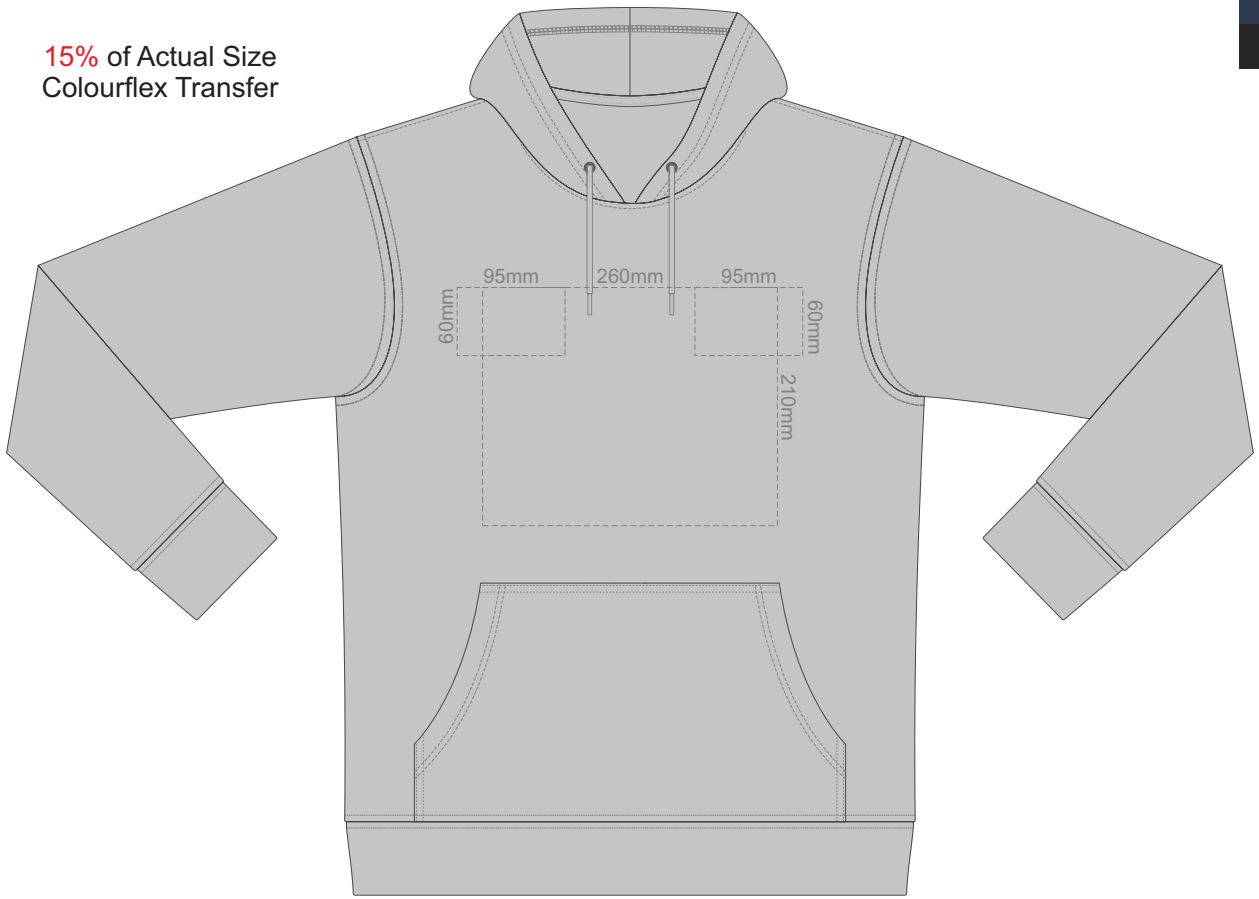

**FRONT 2XL**

**BACK 2XL**

15% of Actual Size  
Screen Print (3 col max)

**FRONT 3XL**

15% of Actual Size  
Screen Print (3 col max)

**BACK 3XL**

15% of Actual Size  
Screen Print (3 col max)

**FRONT 4XL**

15% of Actual Size  
Screen Print (3 col max)

**BACK 4XL**

15% of Actual Size  
Colourflex Transfer

**FRONT XS**

Print area 280x200mm can be rotated to best suit.

**BACK XS**

15% of Actual Size  
Colourflex Transfer

**FRONT SMALL**

Print area 280x200mm can be rotated to best suit.

**BACK SMALL**

15% of Actual Size  
Colourflex Transfer

**FRONT MEDIUM**

Print area 280x200mm can be rotated to best suit.

**BACK MEDIUM**

15% of Actual Size  
Colourflex Transfer

**FRONT LARGE**

Print area 280x200mm can be rotated to best suit.

**BACK LARGE**

15% of Actual Size  
Colourflex Transfer

**FRONT XL**

Print area 280x200mm can be rotated to best suit.

**BACK XL**

15% of Actual Size  
Colourflex Transfer