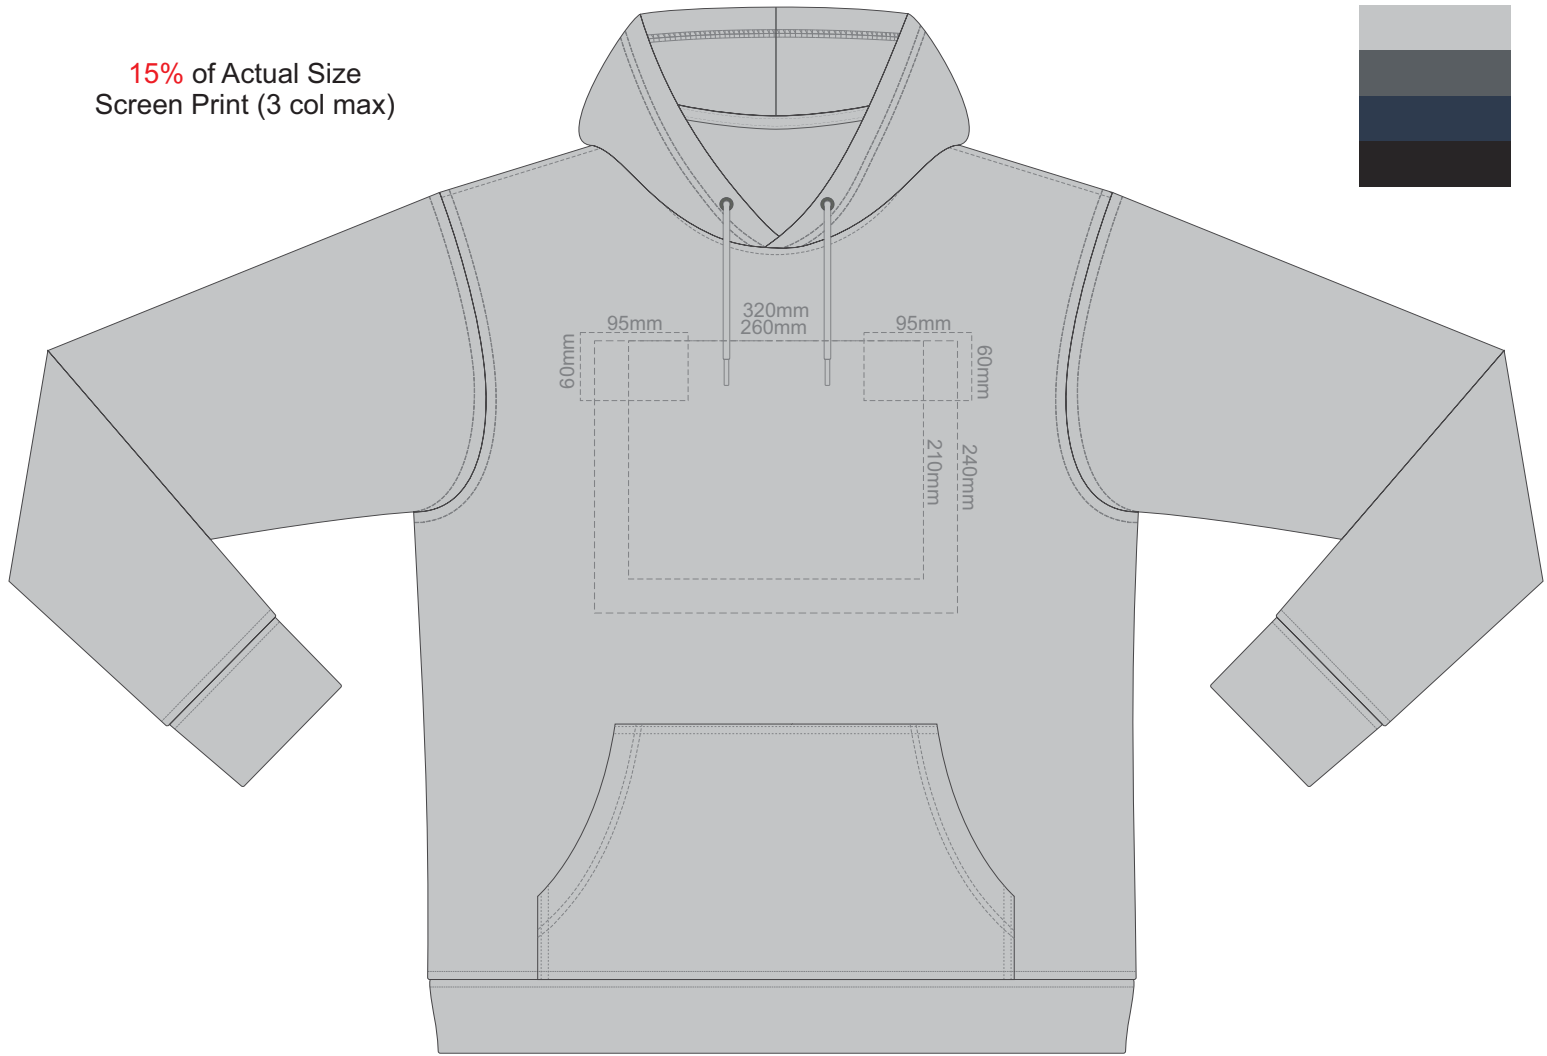

15% of Actual Size  
Screen Print (3 col max)

**FRONT XS**

**BACK XS**

15% of Actual Size  
Screen Print (3 col max)

**FRONT SMALL**

**BACK SMALL**

15% of Actual Size  
Screen Print (3 col max)

**FRONT MEDIUM**

**BACK MEDIUM**

15% of Actual Size  
Screen Print (3 col max)

**FRONT LARGE**

**BACK LARGE**

15% of Actual Size  
Screen Print (3 col max)

FRONT XL

BACK XL

15% of Actual Size  
Screen Print (3 col max)

**FRONT 2XL**

**BACK 2XL**

15% of Actual Size  
Screen Print (3 col max)

**FRONT 3XL**

15% of Actual Size  
Screen Print (3 col max)

**BACK 3XL**

15% of Actual Size  
Screen Print (3 col max)

**FRONT 4XL**

15% of Actual Size  
Screen Print (3 col max)

**BACK 4XL**

15% of Actual Size  
Colourflex Transfer

**FRONT XS**

Print area 280x200mm can be rotated to best suit.

**BACK XS**

15% of Actual Size  
Colourflex Transfer