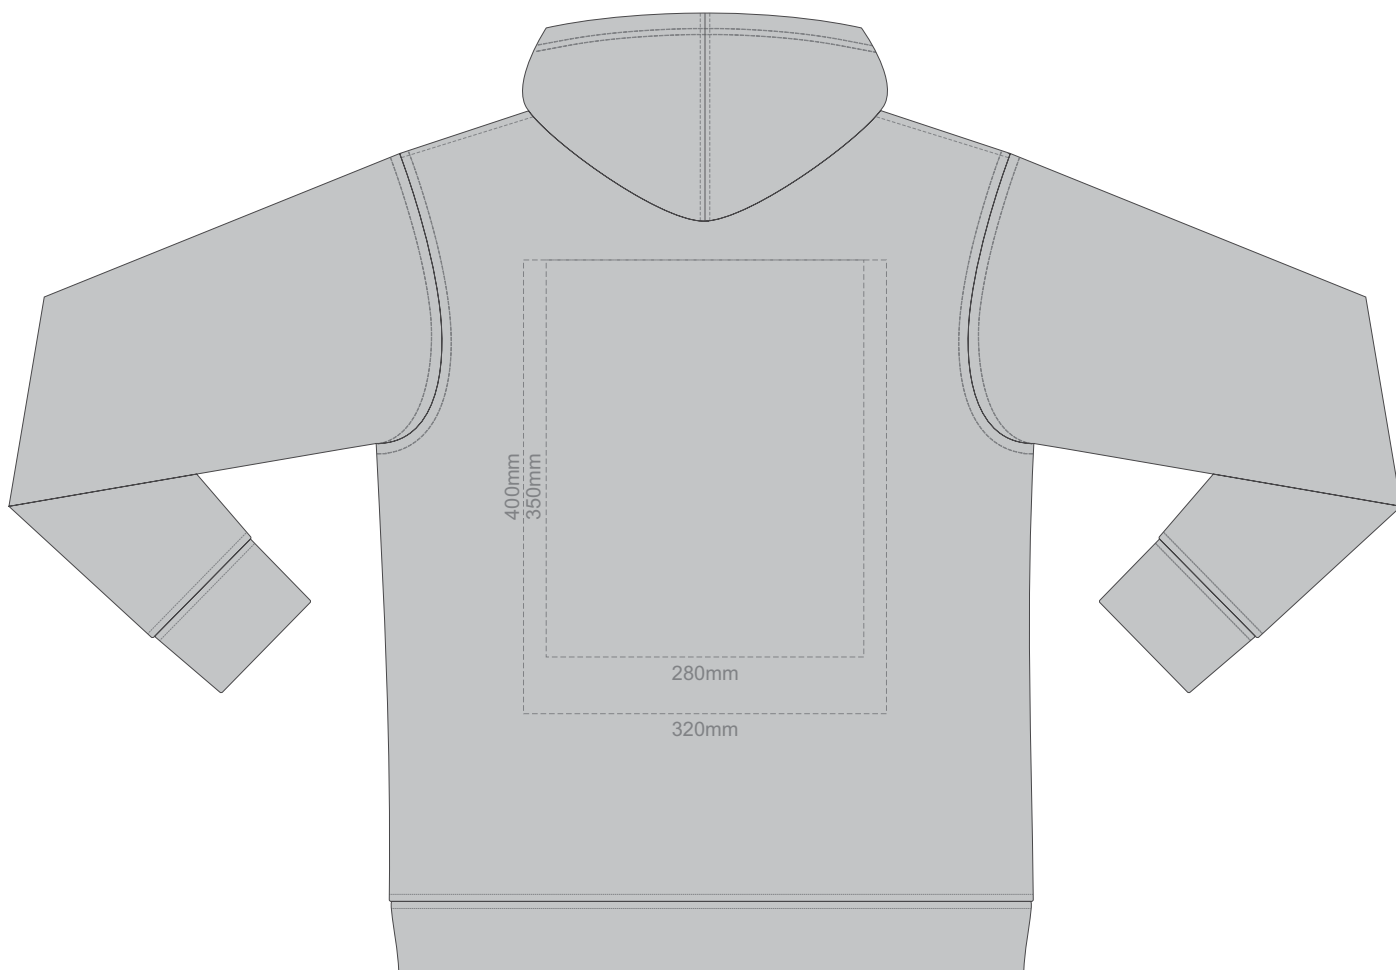

15% of Actual Size  
Screen Print (3 col max)

**FRONT XS**

**BACK XS**

15% of Actual Size  
Screen Print (3 col max)

**FRONT SMALL**

**BACK SMALL**

15% of Actual Size  
Screen Print (3 col max)

**FRONT MEDIUM**

**BACK MEDIUM**

15% of Actual Size  
Screen Print (3 col max)

**FRONT LARGE**

**BACK LARGE**

15% of Actual Size  
Screen Print (3 col max)

FRONT XL

BACK XL

15% of Actual Size  
Screen Print (3 col max)

**FRONT 2XL**

**BACK 2XL**

15% of Actual Size  
Screen Print (3 col max)

**FRONT 3XL**

15% of Actual Size  
Screen Print (3 col max)

**BACK 3XL**

15% of Actual Size  
Screen Print (3 col max)

**FRONT 4XL**

15% of Actual Size  
Screen Print (3 col max)

**BACK 4XL**

15% of Actual Size  
Colourflex Transfer

**FRONT XS**

Print area 280x200mm can be rotated to best suit.

**BACK XS**

15% of Actual Size  
Colourflex Transfer