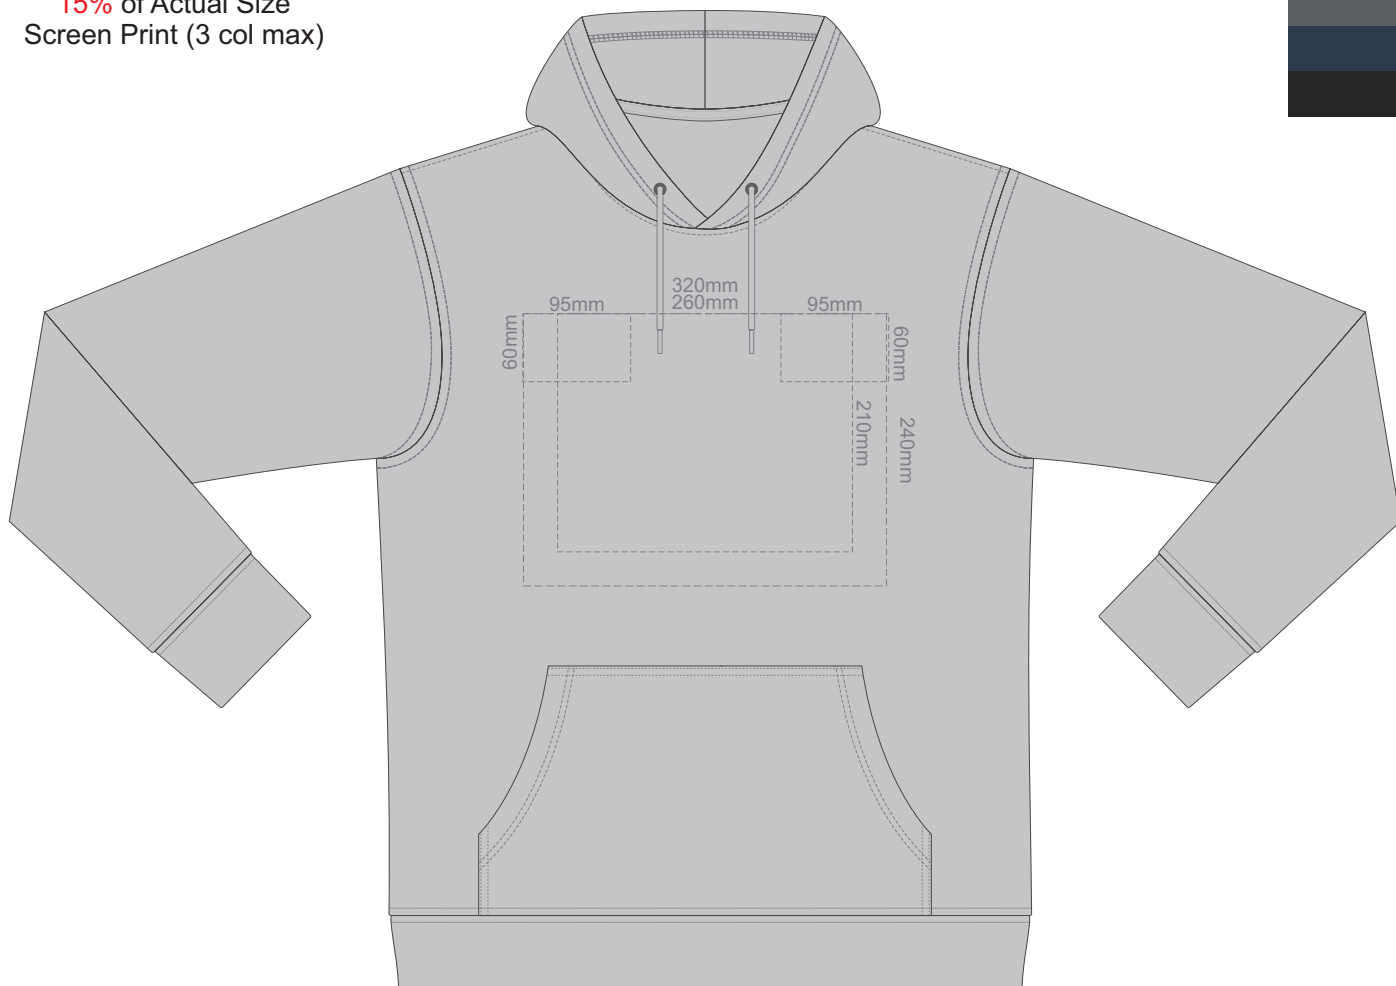

15% of Actual Size  
Screen Print (3 col max)

**FRONT XS**

**BACK XS**

15% of Actual Size  
Screen Print (3 col max)

**FRONT SMALL**

**BACK SMALL**

15% of Actual Size  
Screen Print (3 col max)

**FRONT MEDIUM**

**BACK MEDIUM**

15% of Actual Size  
Screen Print (3 col max)

**FRONT LARGE**

**BACK LARGE**

15% of Actual Size  
Screen Print (3 col max)

FRONT XL

BACK XL

15% of Actual Size  
Screen Print (3 col max)

**FRONT 2XL**

**BACK 2XL**

15% of Actual Size  
Screen Print (3 col max)

**FRONT 3XL**

15% of Actual Size  
Screen Print (3 col max)

**BACK 3XL**

15% of Actual Size  
Screen Print (3 col max)

**FRONT 4XL**

15% of Actual Size  
Screen Print (3 col max)

**BACK 4XL**

15% of Actual Size  
Colourflex Transfer

**FRONT XS**

Print area 280x200mm can be rotated to best suit.

**BACK XS**

15% of Actual Size  
Colourflex Transfer