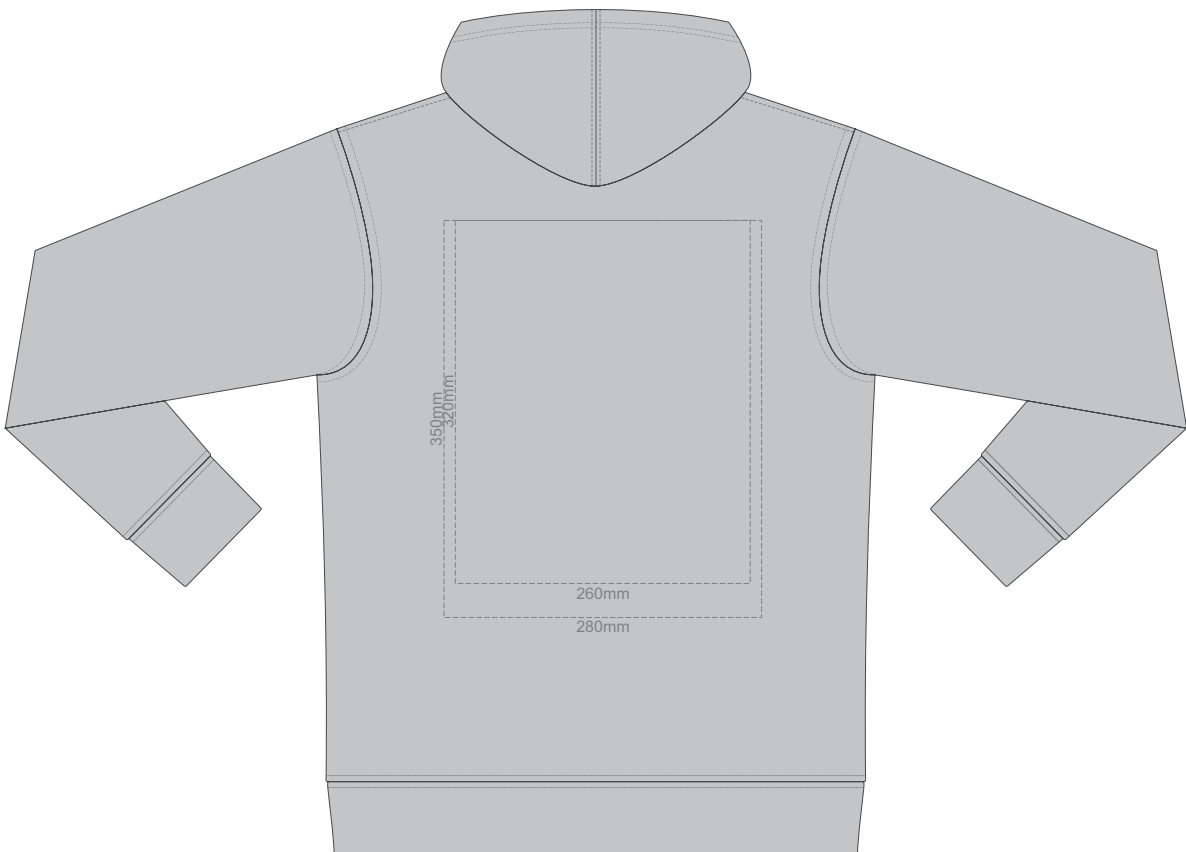

15% of Actual Size  
Screen Print (3 col max)

**FRONT XS**

**BACK XS**

15% of Actual Size  
Screen Print (3 col max)

**FRONT SMALL**

**BACK SMALL**

15% of Actual Size  
Screen Print (3 col max)

**FRONT MEDIUM**

**BACK MEDIUM**

15% of Actual Size  
Screen Print (3 col max)

**FRONT LARGE**

**BACK LARGE**

15% of Actual Size  
Screen Print (3 col max)

FRONT XL

BACK XL

15% of Actual Size  
Screen Print (3 col max)

**FRONT 2XL**

**BACK 2XL**

15% of Actual Size  
Screen Print (3 col max)

**FRONT 3XL**

15% of Actual Size  
Screen Print (3 col max)

**BACK 3XL**

15% of Actual Size  
Screen Print (3 col max)

**FRONT 4XL**

15% of Actual Size  
Screen Print (3 col max)

**BACK 4XL**

15% of Actual Size  
Colourflex Transfer

**FRONT XS**

Print area 280x200mm can be rotated to best suit.

**BACK XS**

15% of Actual Size  
Colourflex Transfer