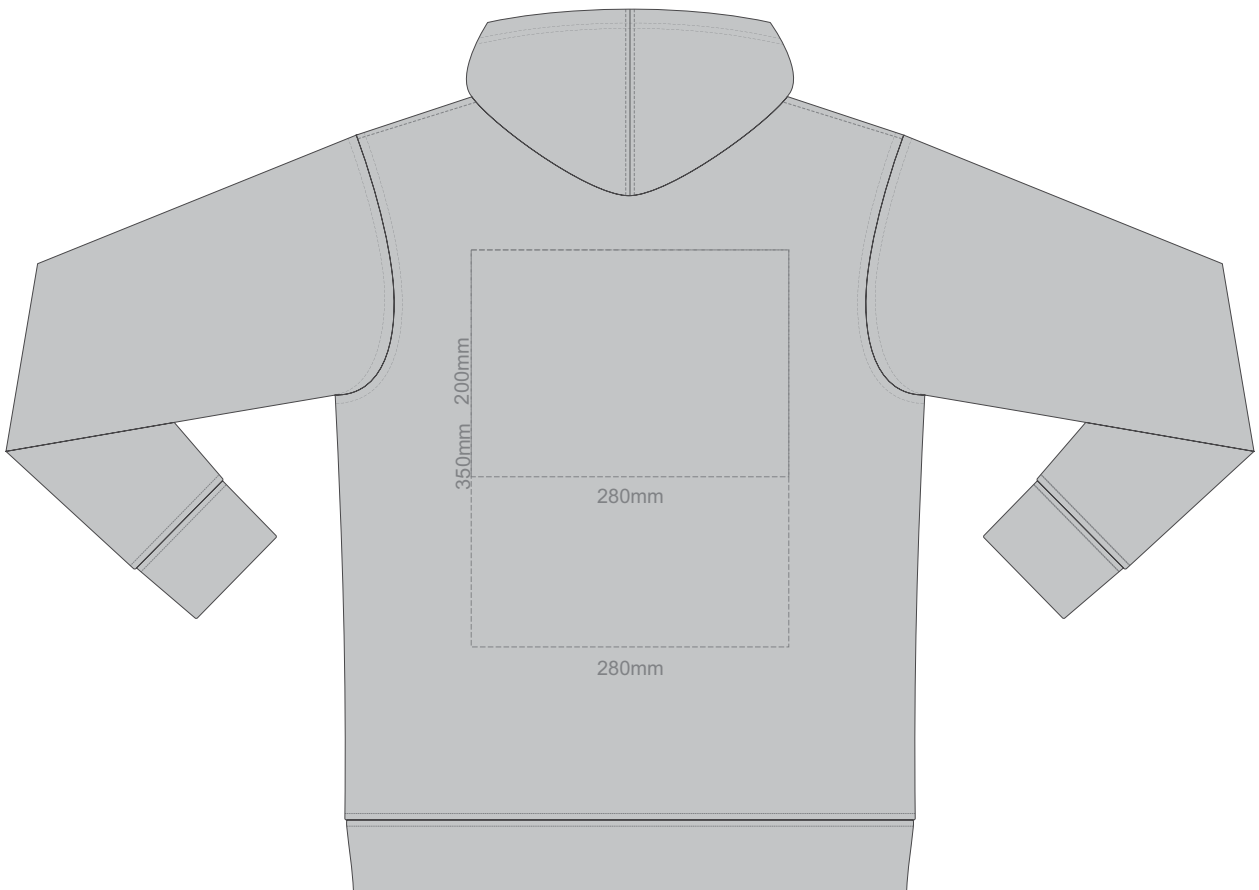

**FRONT 2XL**

**BACK 2XL**

15% of Actual Size  
Screen Print (3 col max)

**FRONT 3XL**

15% of Actual Size  
Screen Print (3 col max)

**BACK 3XL**

15% of Actual Size  
Screen Print (3 col max)

**FRONT 4XL**

15% of Actual Size  
Screen Print (3 col max)

**BACK 4XL**

15% of Actual Size  
Colourflex Transfer

**FRONT XS**

Print area 280x200mm can be rotated to best suit.

**BACK XS**

15% of Actual Size  
Colourflex Transfer

**FRONT SMALL**

Print area 280x200mm can be rotated to best suit.

**BACK SMALL**

15% of Actual Size  
Colourflex Transfer

**FRONT MEDIUM**

Print area 280x200mm can be rotated to best suit.

**BACK MEDIUM**

15% of Actual Size  
Colourflex Transfer

**FRONT LARGE**

Print area 280x200mm can be rotated to best suit.

**BACK LARGE**

15% of Actual Size  
Colourflex Transfer

**FRONT XL**

Print area 280x200mm can be rotated to best suit.

**BACK XL**

15% of Actual Size  
Colourflex Transfer