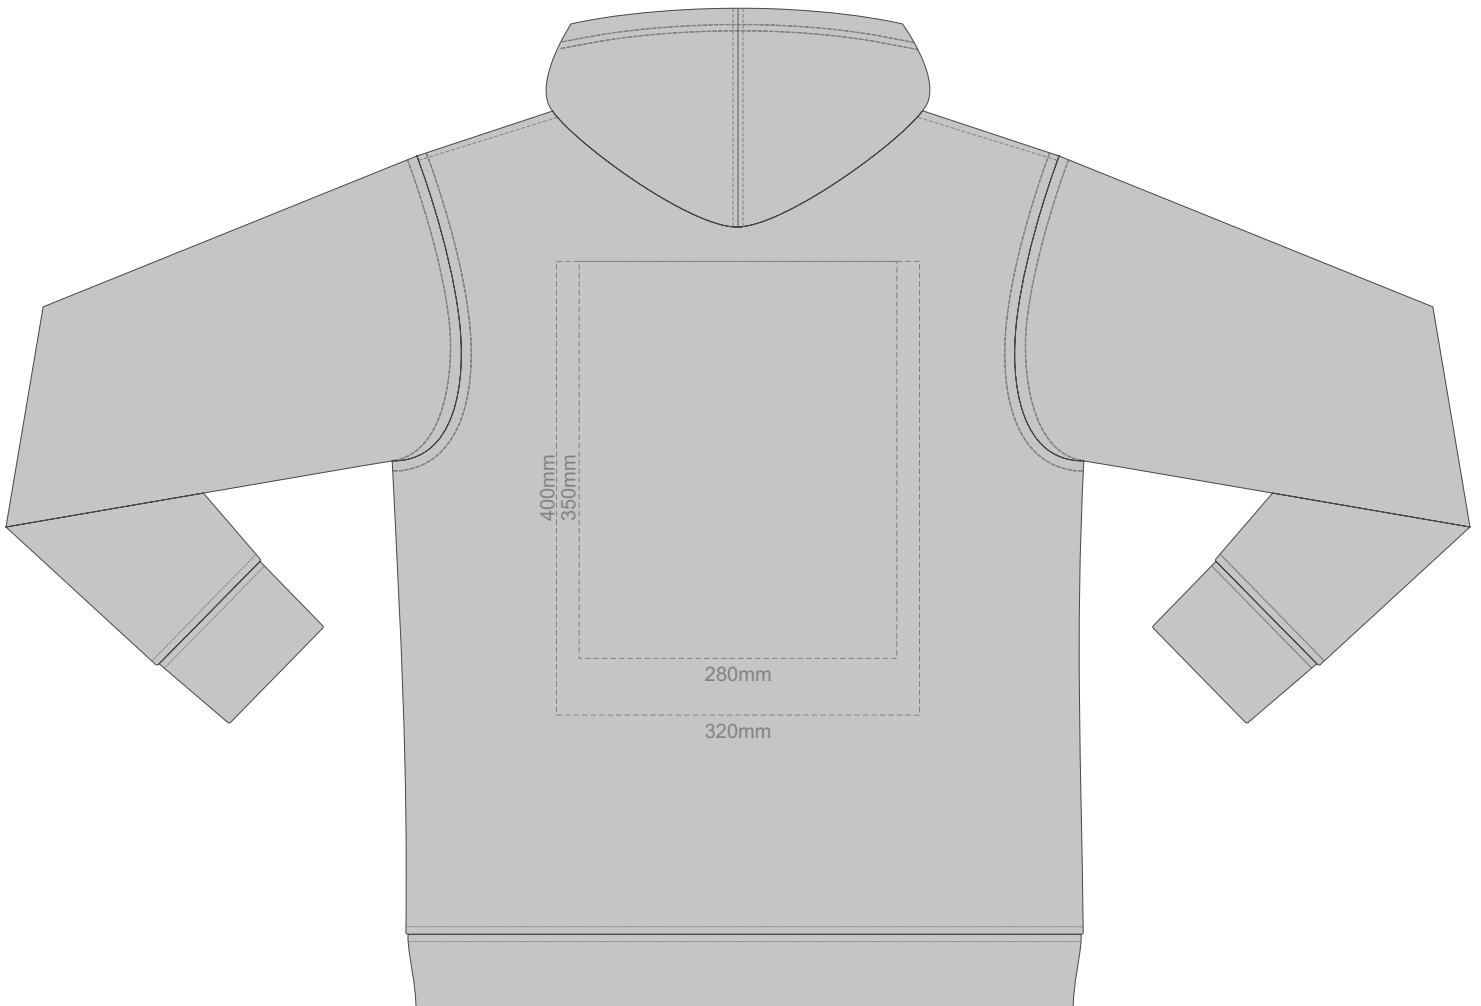

15% of Actual Size  
Screen Print (3 col max)

**FRONT XS**

**BACK XS**

15% of Actual Size  
Screen Print (3 col max)

**FRONT SMALL**

**BACK SMALL**

15% of Actual Size  
Screen Print (3 col max)

**FRONT MEDIUM**

**BACK MEDIUM**

15% of Actual Size  
Screen Print (3 col max)

**FRONT LARGE**

**BACK LARGE**

15% of Actual Size  
Screen Print (3 col max)

FRONT XL

BACK XL

15% of Actual Size  
Screen Print (3 col max)

**FRONT 2XL**

**BACK 2XL**

15% of Actual Size  
Screen Print (3 col max)

**FRONT 3XL**

15% of Actual Size  
Screen Print (3 col max)

**BACK 3XL**

15% of Actual Size  
Screen Print (3 col max)

**FRONT 4XL**

15% of Actual Size  
Screen Print (3 col max)

**BACK 4XL**

15% of Actual Size  
Colourflex Transfer

**FRONT XS**

Print area 280x200mm can be rotated to best suit.

**BACK XS**

15% of Actual Size  
Colourflex Transfer