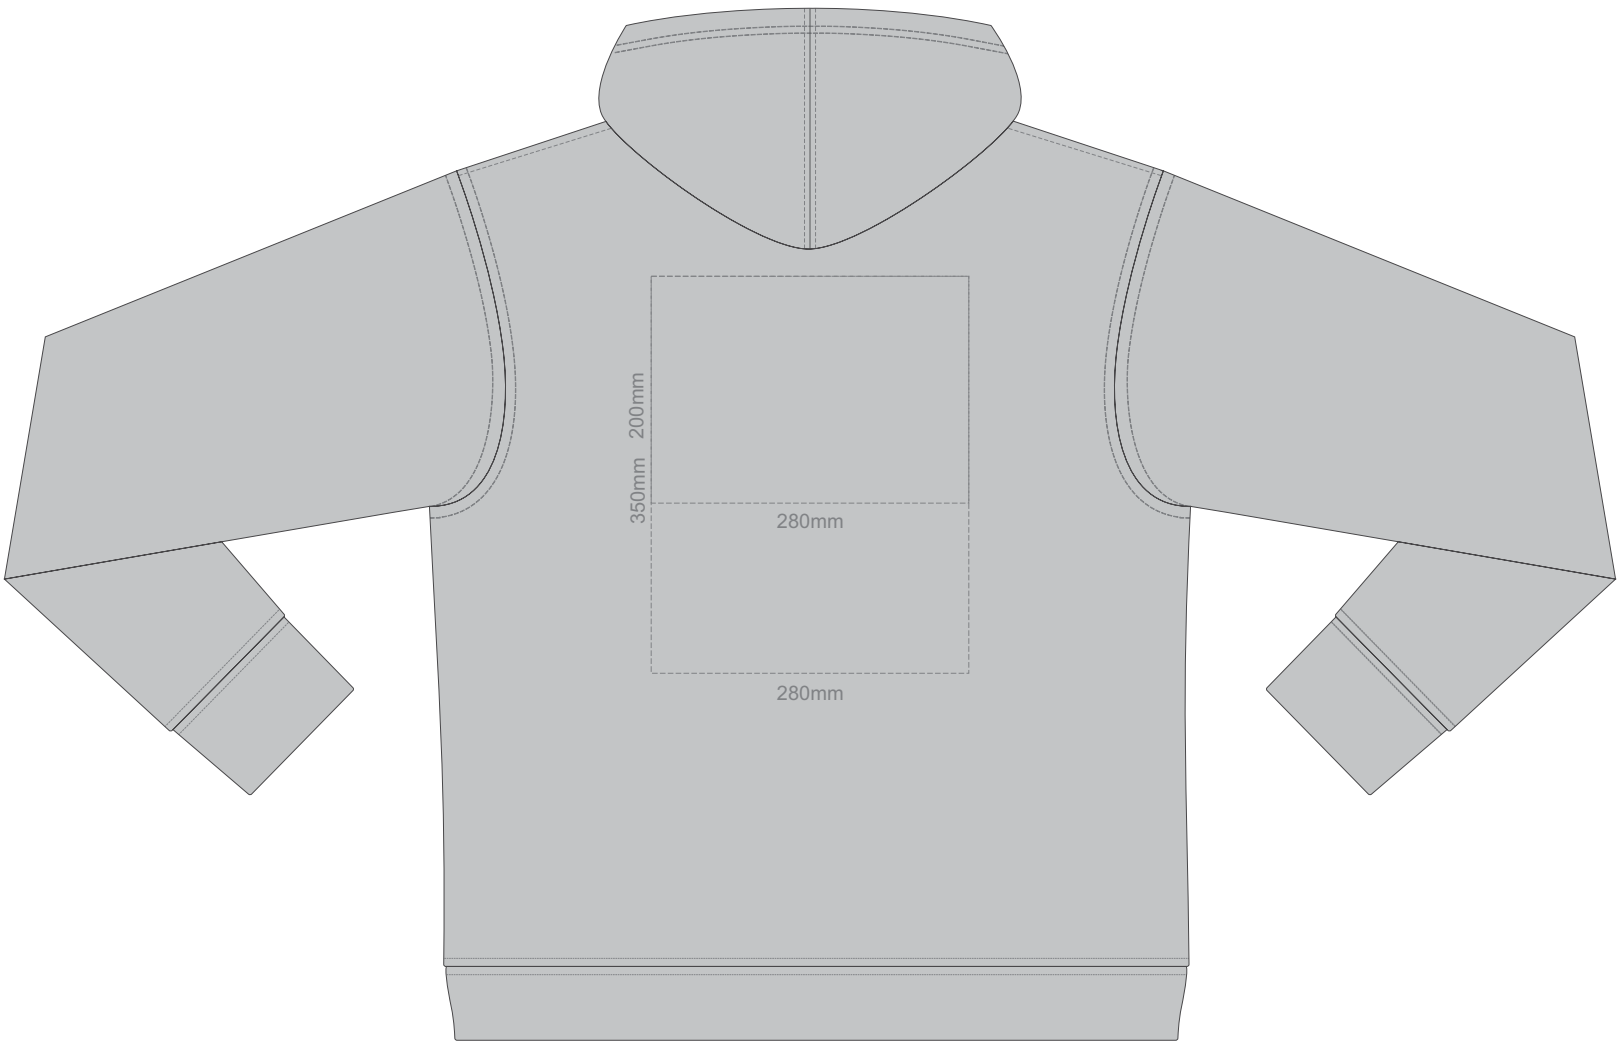

**FRONT 2XL**

Print area 280x200mm can be rotated to best suit.

**BACK 2XL**

15% of Actual Size  
Colourflex Transfer

**FRONT 3XL**

15% of Actual Size  
Colourflex Transfer

Print area 280x200mm can be rotated to best suit.

**BACK 3XL**

15% of Actual Size  
Colourflex Transfer

**FRONT 4XL**

15% of Actual Size  
Colourflex Transfer

Print area 280x200mm can be rotated to best suit.

**BACK 4XL**

15% of Actual Size  
Embroidery

**FRONT XS**