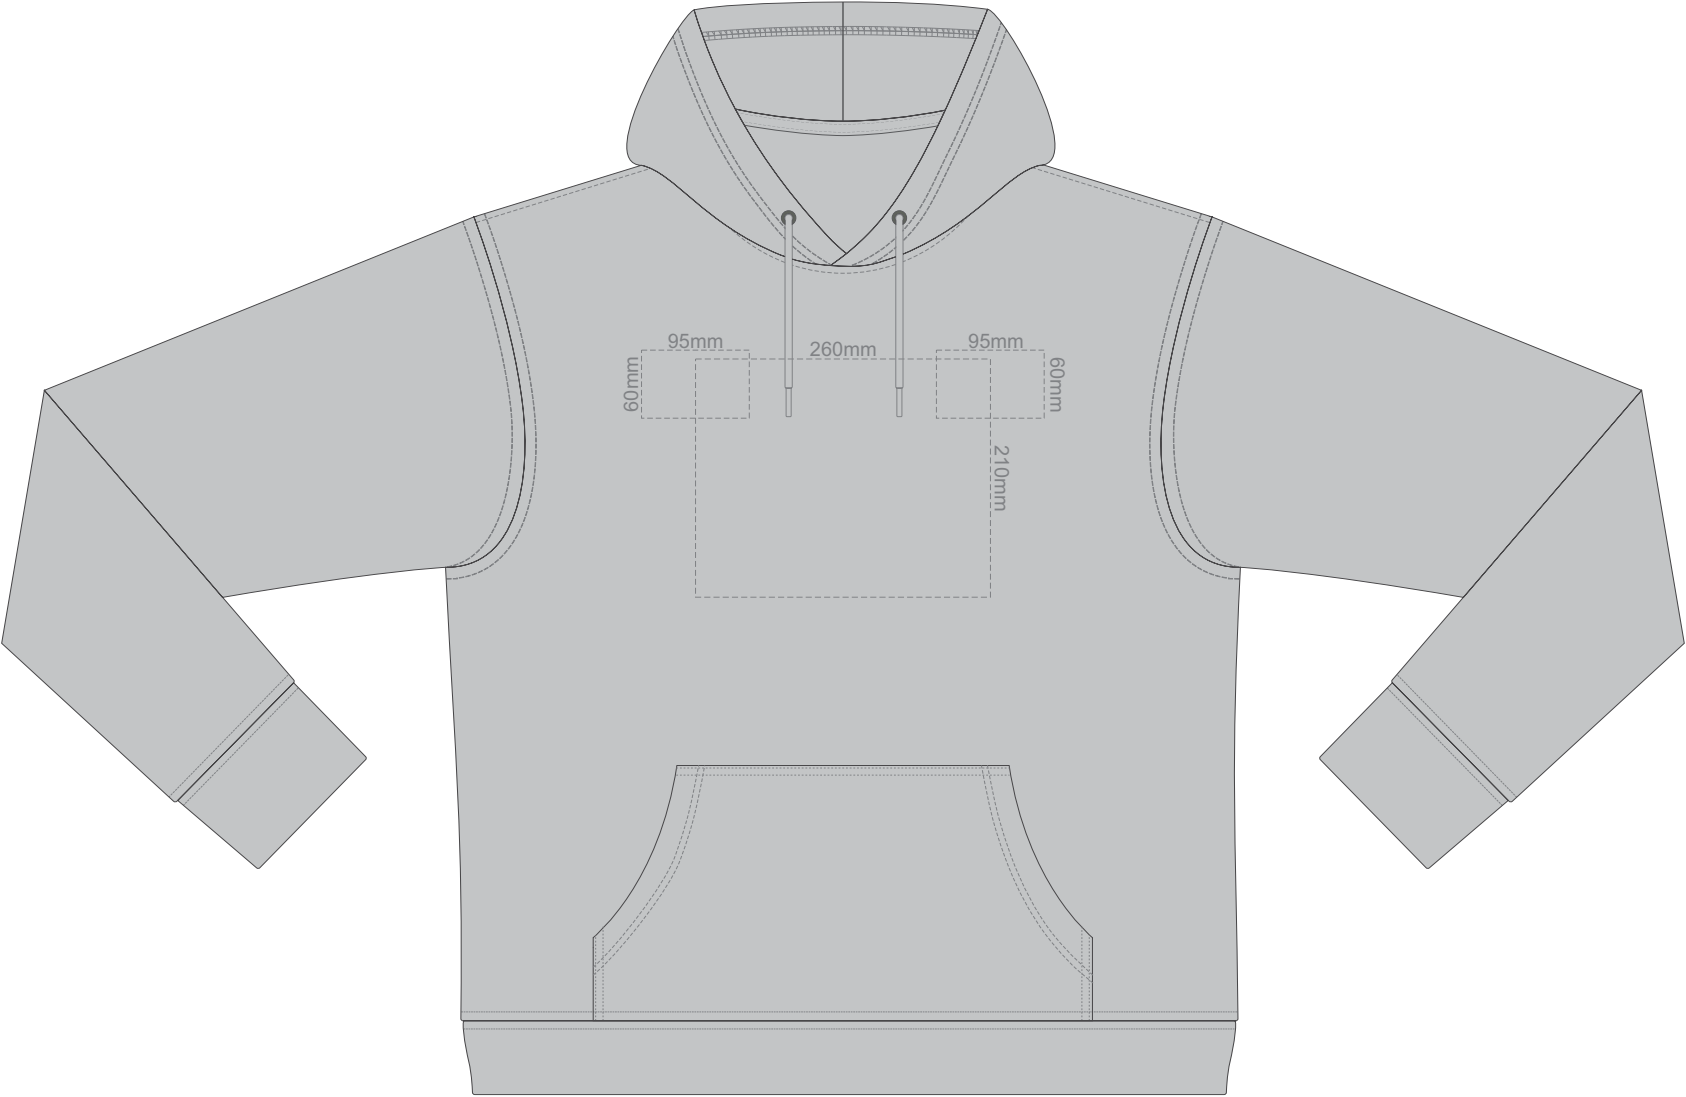

15% of Actual Size
Colourflex Transfer