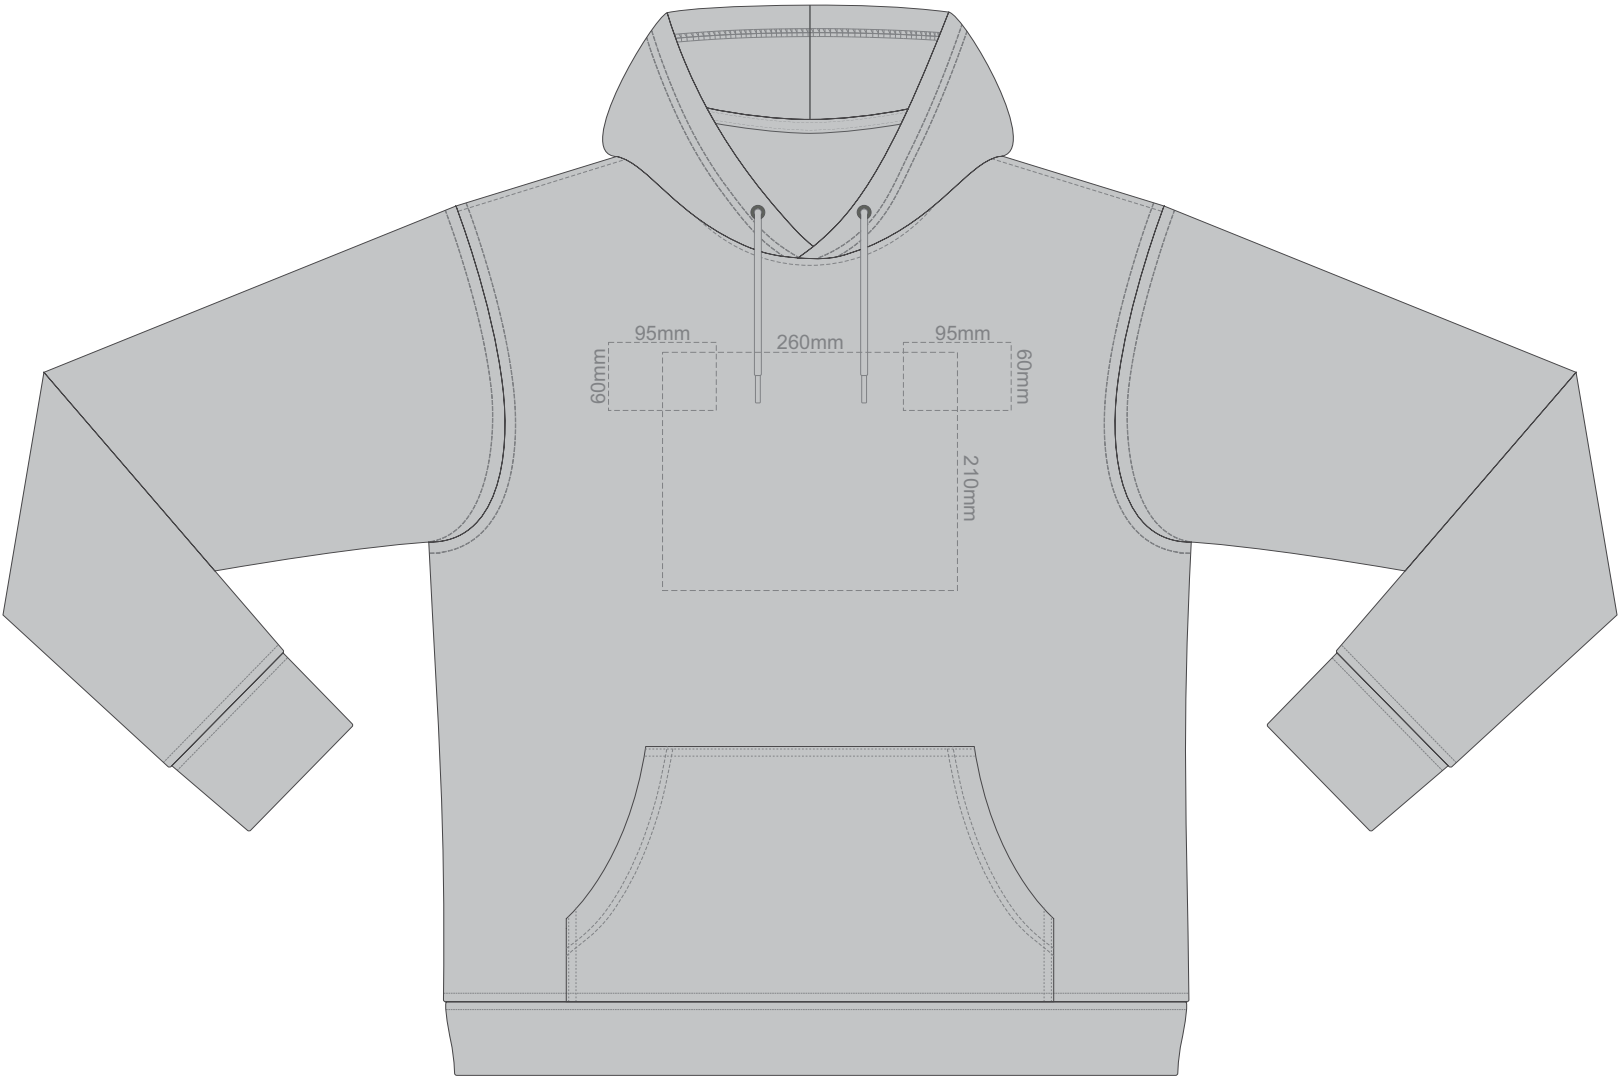

**FRONT LARGE**

Print area 280x200mm can be rotated to best suit.

**BACK LARGE**

15% of Actual Size  
Colourflex Transfer

**FRONT XL**

Print area 280x200mm can be rotated to best suit.

**BACK XL**

15% of Actual Size  
Colourflex Transfer

**FRONT 2XL**

Print area 280x200mm can be rotated to best suit.

**BACK 2XL**

15% of Actual Size  
Colourflex Transfer

**FRONT 3XL**

15% of Actual Size  
Colourflex Transfer

Print area 280x200mm can be rotated to best suit.

**BACK 3XL**

15% of Actual Size  
Colourflex Transfer

**FRONT 4XL**

15% of Actual Size  
Colourflex Transfer

Print area 280x200mm can be rotated to best suit.

**BACK 4XL**

15% of Actual Size  
Embroidery

**FRONT XS**