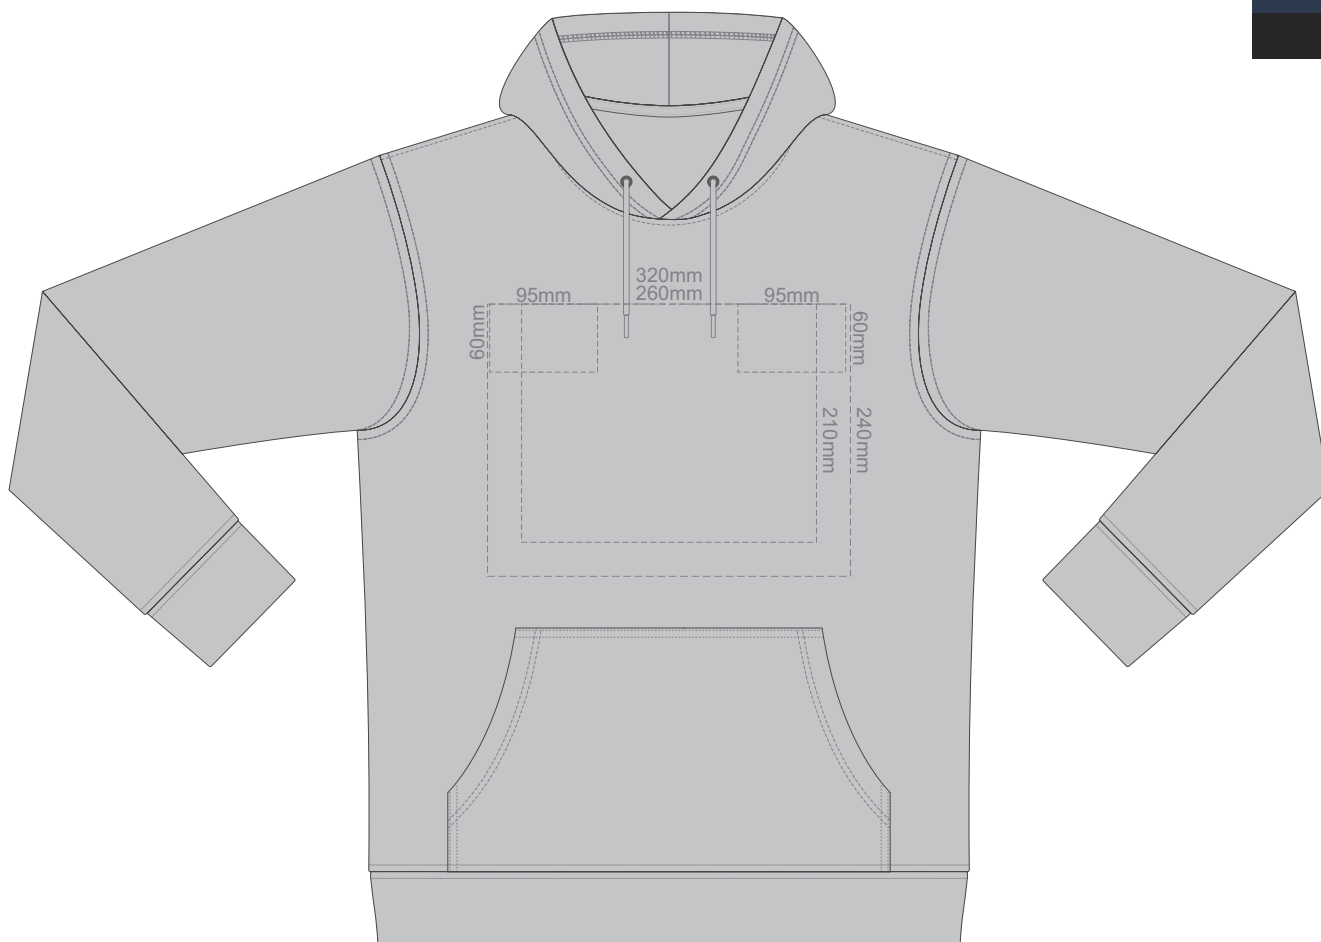

15% of Actual Size  
Screen Print (3 col max)

**FRONT XS**

**BACK XS**

15% of Actual Size  
Screen Print (3 col max)

**FRONT SMALL**

**BACK SMALL**

15% of Actual Size  
Screen Print (3 col max)

**FRONT MEDIUM**

**BACK MEDIUM**

15% of Actual Size  
Screen Print (3 col max)

**FRONT LARGE**

**BACK LARGE**

15% of Actual Size  
Screen Print (3 col max)

FRONT XL

BACK XL

15% of Actual Size  
Screen Print (3 col max)

**FRONT 2XL**

**BACK 2XL**

15% of Actual Size  
Screen Print (3 col max)

**FRONT 3XL**

15% of Actual Size  
Screen Print (3 col max)

**BACK 3XL**

15% of Actual Size  
Screen Print (3 col max)

**FRONT 4XL**

15% of Actual Size  
Screen Print (3 col max)

**BACK 4XL**

15% of Actual Size  
Colourflex Transfer

**FRONT XS**

Print area 280x200mm can be rotated to best suit.

**BACK XS**

15% of Actual Size  
Colourflex Transfer