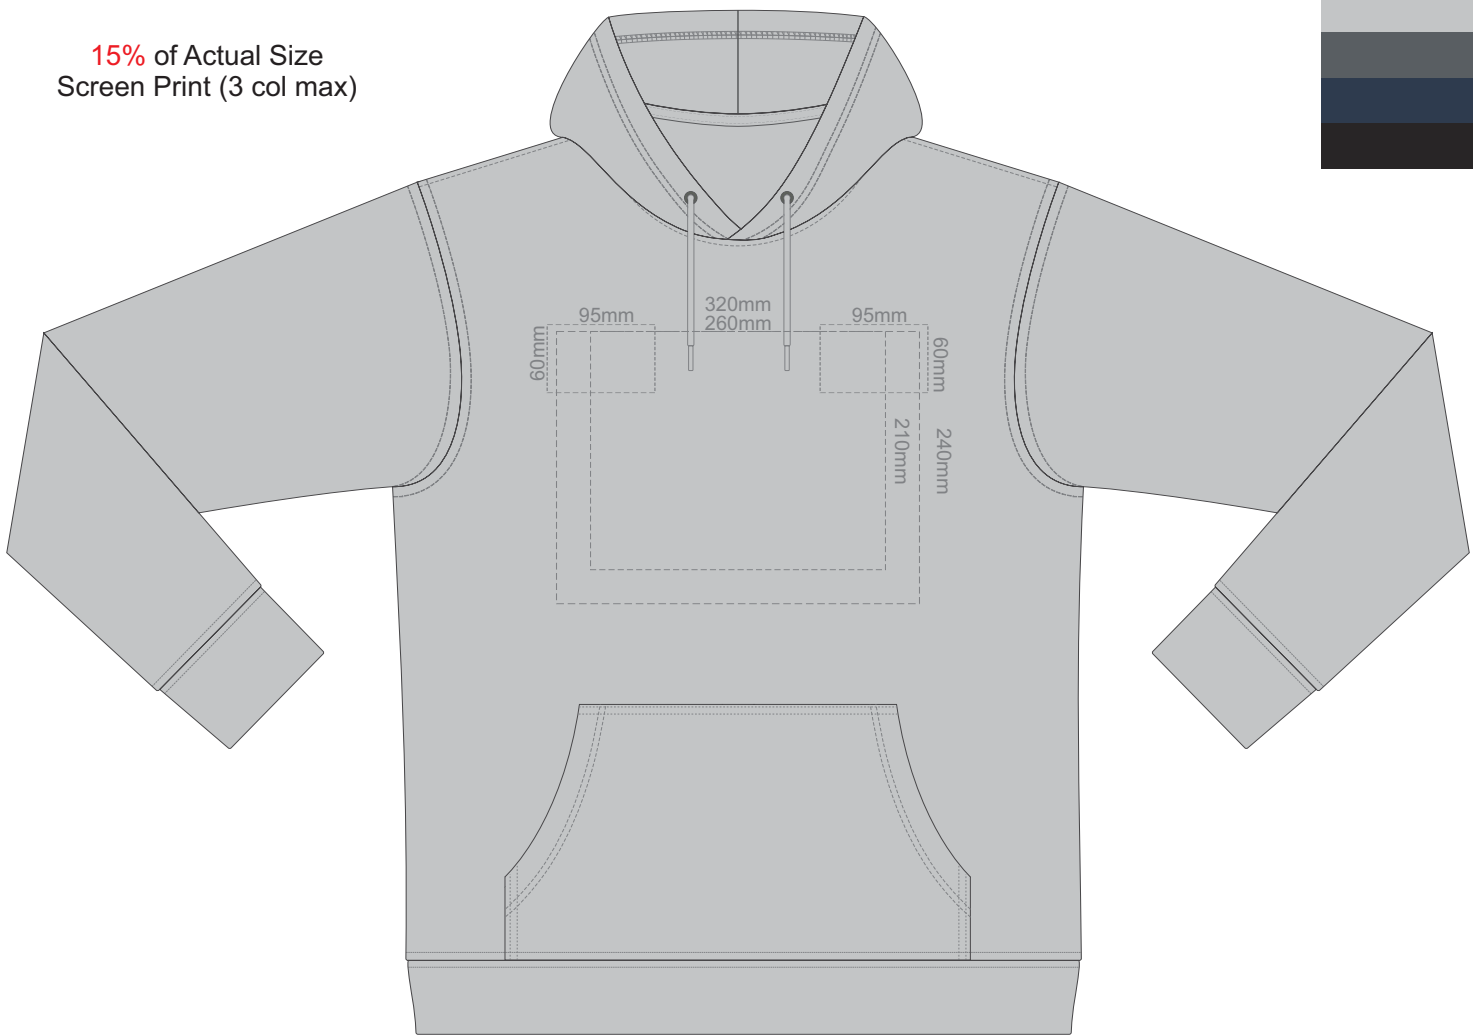

15% of Actual Size  
Screen Print (3 col max)

**FRONT XS**

**BACK XS**

15% of Actual Size  
Screen Print (3 col max)

**FRONT SMALL**

**BACK SMALL**

15% of Actual Size  
Screen Print (3 col max)

**FRONT MEDIUM**

**BACK MEDIUM**

15% of Actual Size  
Screen Print (3 col max)

**FRONT LARGE**

**BACK LARGE**

15% of Actual Size  
Screen Print (3 col max)

FRONT XL

BACK XL

15% of Actual Size  
Screen Print (3 col max)

**FRONT 2XL**

**BACK 2XL**

15% of Actual Size  
Screen Print (3 col max)

**FRONT 3XL**

15% of Actual Size  
Screen Print (3 col max)

**BACK 3XL**

15% of Actual Size  
Screen Print (3 col max)

**FRONT 4XL**

15% of Actual Size  
Screen Print (3 col max)

**BACK 4XL**

15% of Actual Size  
Colourflex Transfer

**FRONT XS**

Print area 280x200mm can be rotated to best suit.

**BACK XS**

15% of Actual Size  
Colourflex Transfer