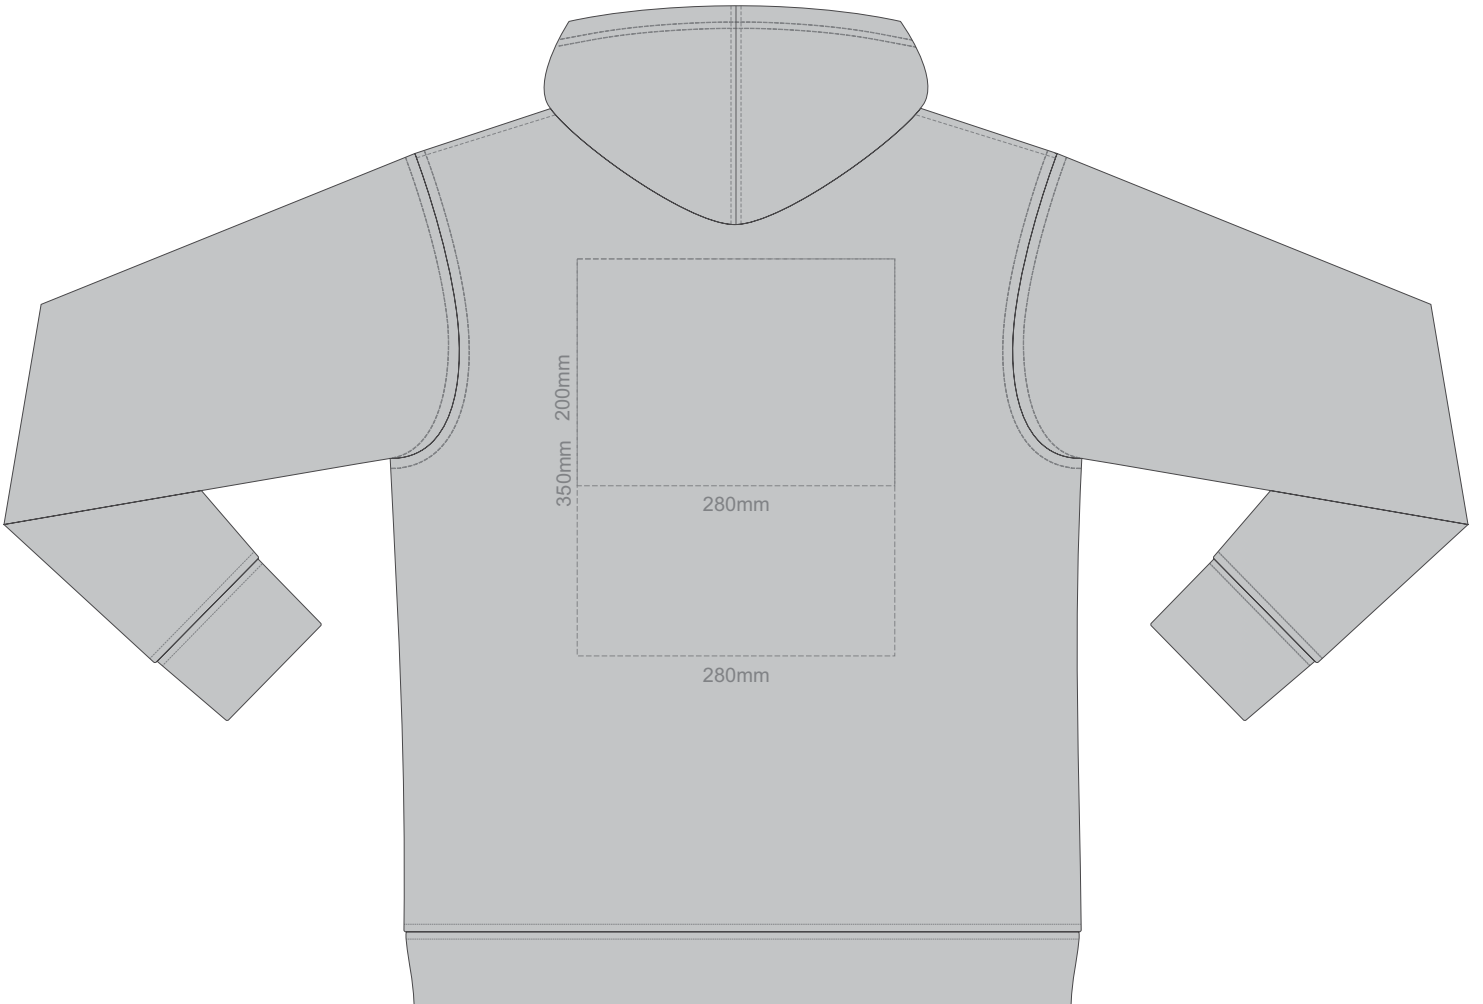

**FRONT LARGE**

Print area 280x200mm can be rotated to best suit.

**BACK LARGE**

15% of Actual Size  
Colourflex Transfer

**FRONT XL**

Print area 280x200mm can be rotated to best suit.

**BACK XL**

15% of Actual Size  
Colourflex Transfer

**FRONT 2XL**

Print area 280x200mm can be rotated to best suit.

**BACK 2XL**

15% of Actual Size  
Colourflex Transfer

**FRONT 3XL**

15% of Actual Size  
Colourflex Transfer

Print area 280x200mm can be rotated to best suit.