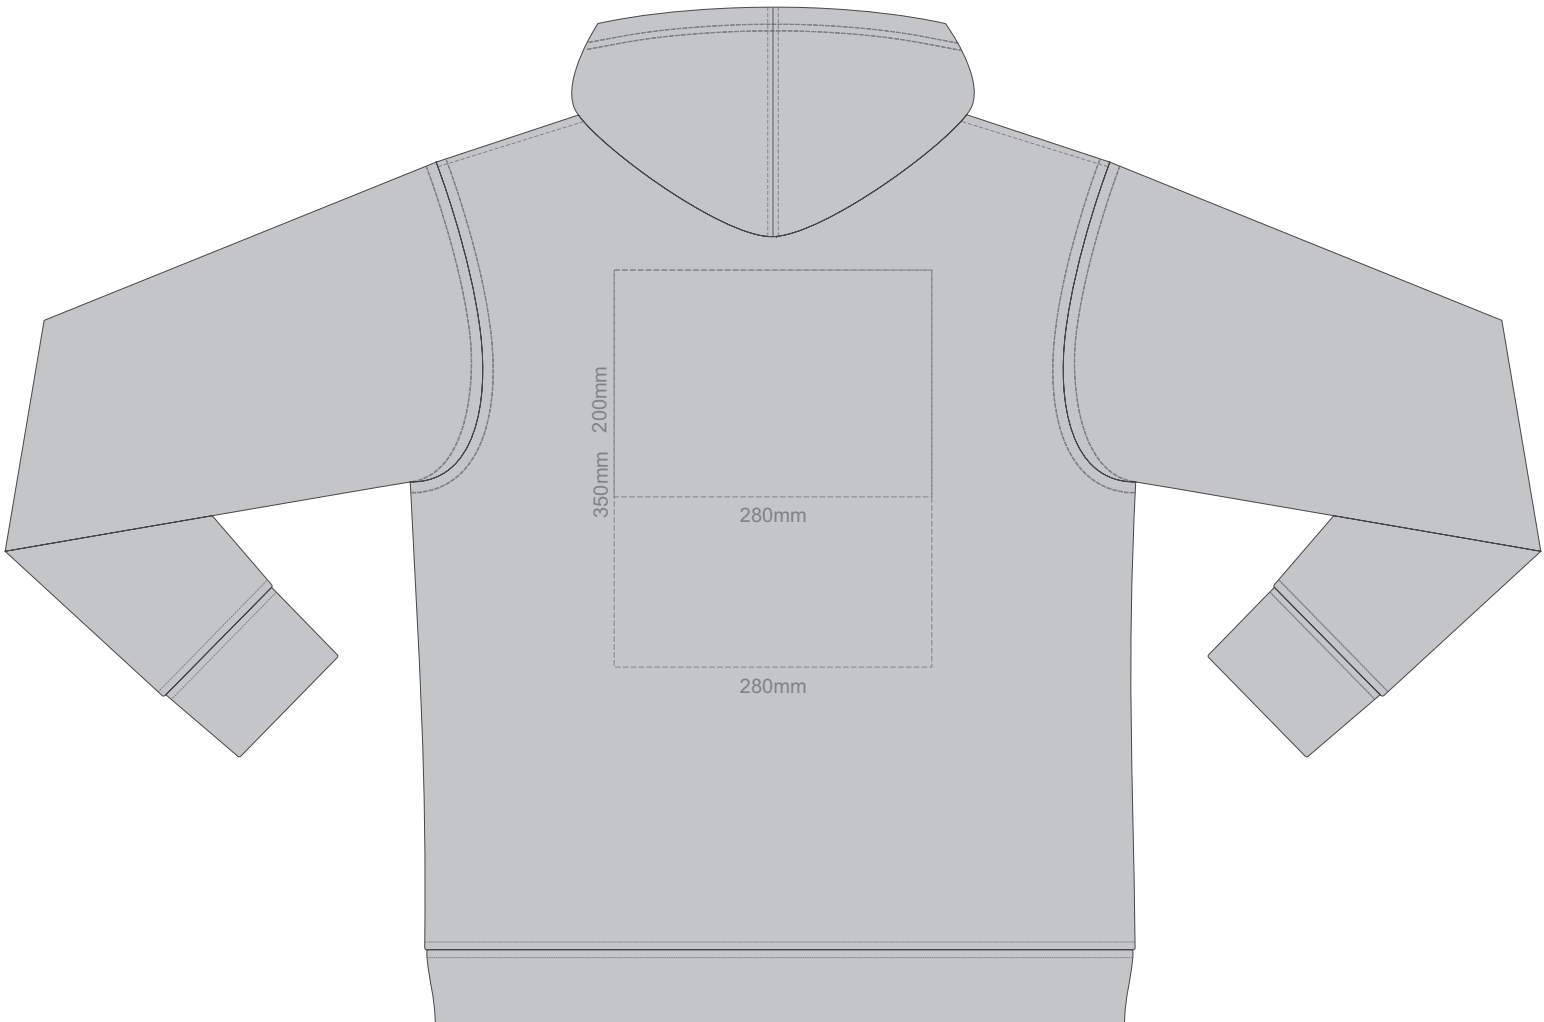

**FRONT LARGE**

Print area 280x200mm can be rotated to best suit.

**BACK LARGE**

15% of Actual Size  
Colourflex Transfer

**FRONT XL**

Print area 280x200mm can be rotated to best suit.

**BACK XL**

15% of Actual Size  
Colourflex Transfer

**FRONT 2XL**

Print area 280x200mm can be rotated to best suit.

**BACK 2XL**

15% of Actual Size  
Colourflex Transfer

**FRONT 3XL**

15% of Actual Size  
Colourflex Transfer

Print area 280x200mm can be rotated to best suit.