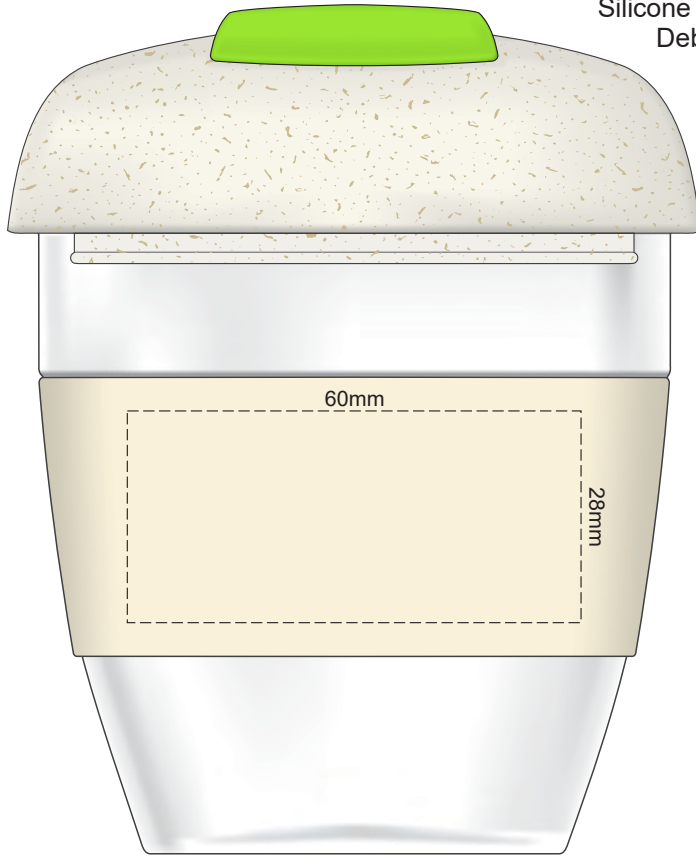

100% of Actual Size
Pad Print

SIDE 1

SIDE 2

100% of Actual Size
Screen Print (one colour)
Double sided template Front & Back

Red Line = Exact opposites of the product
(centre artwork to the red line)

100% of Actual Size
Silicone Digital Print
Debossed

SIDE 1

SIDE 2

100% of Actual Size
Pad Print (one colour)

100% of Actual Size
Pad Print (one colour)

100% of Actual Size
Digital Print

FRONT

100% of Actual Size
Digital Print

TOP VIEW OF LID