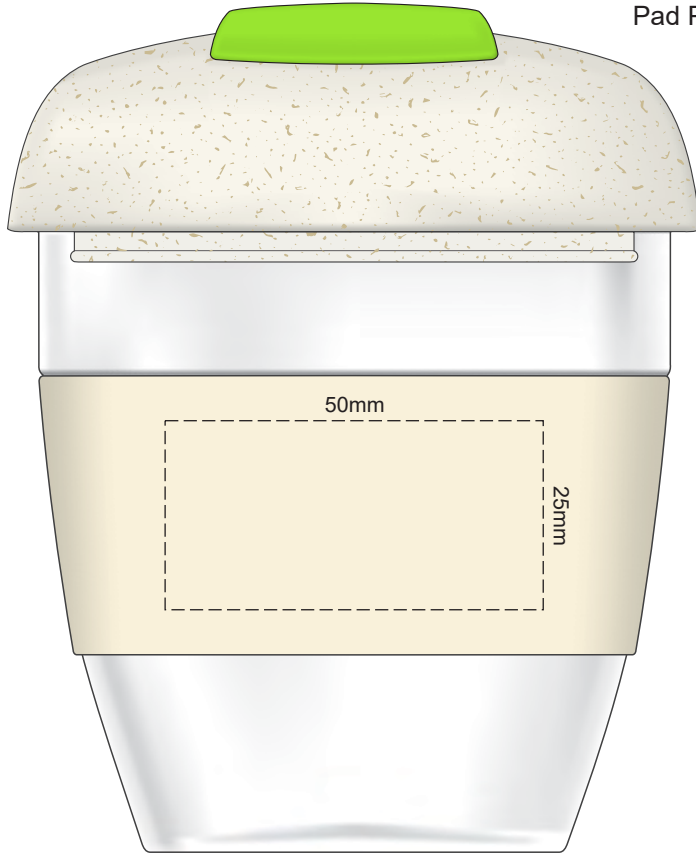

100% of Actual Size
Pad Print

SIDE 1

SIDE 2

100% of Actual Size
Screen Print (one colour)
Double sided template Front & Back

Red Line = Exact opposites of the product
(centre artwork to the red line)

100% of Actual Size
Silicone Digital Print
Debossed

SIDE 1

SIDE 2

100% of Actual Size
Pad Print (one colour)

100% of Actual Size
Pad Print (one colour)

100% of Actual Size
Digital Print

FRONT

100% of Actual Size
Digital Print

TOP VIEW OF LID