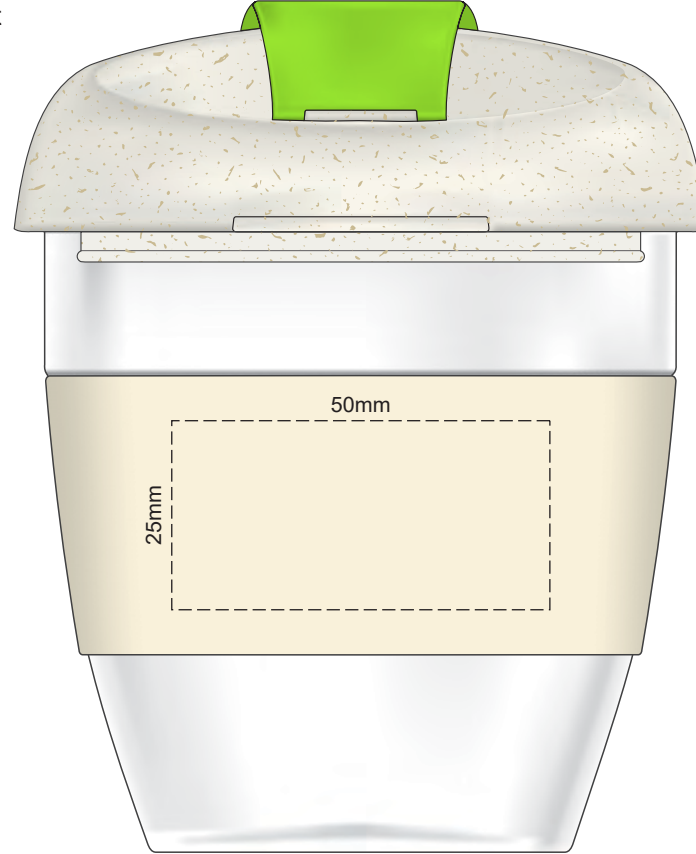

100% of Actual Size
Pad Print

SIDE 1

SIDE 2

100% of Actual Size
Screen Print (one colour)
Double sided template Front & Back

Red Line = Exact opposites of the product
(centre artwork to the red line)

100% of Actual Size
Silicone Digital Print
Debossed

SIDE 1

SIDE 2

100% of Actual Size
Pad Print (one colour)

100% of Actual Size
Pad Print (one colour)

100% of Actual Size
Digital Print

FRONT

100% of Actual Size
Digital Print

TOP VIEW OF LID