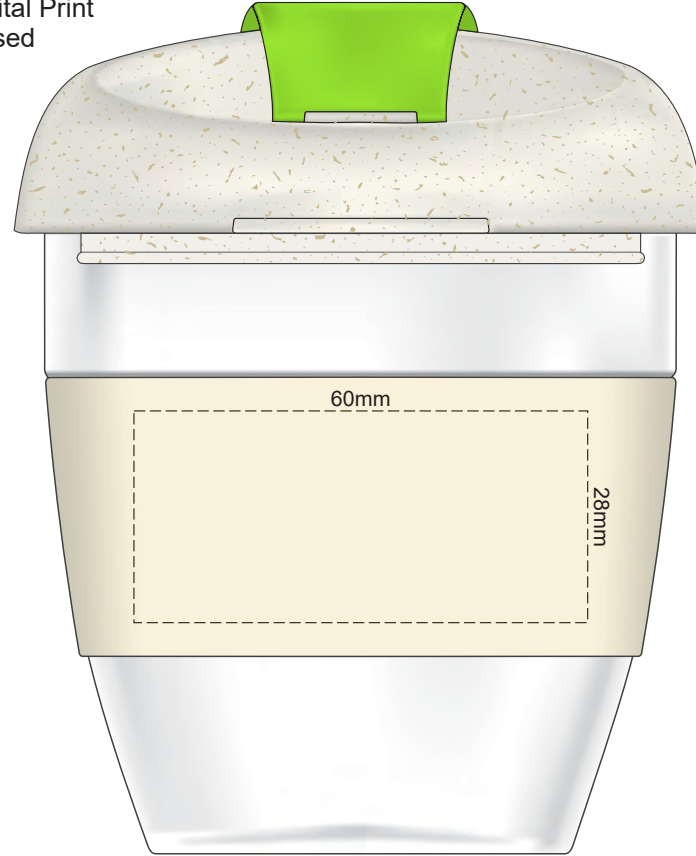

100% of Actual Size
Pad Print

SIDE 1

SIDE 2

100% of Actual Size
Screen Print (one colour)
Double sided template Front & Back

Red Line = Exact opposites of the product
(centre artwork to the red line)

100% of Actual Size
Silicone Digital Print
Debossed

SIDE 1

SIDE 2

100% of Actual Size
Pad Print (one colour)

100% of Actual Size
Pad Print (one colour)

100% of Actual Size
Digital Print

FRONT

100% of Actual Size
Digital Print

TOP VIEW OF LID