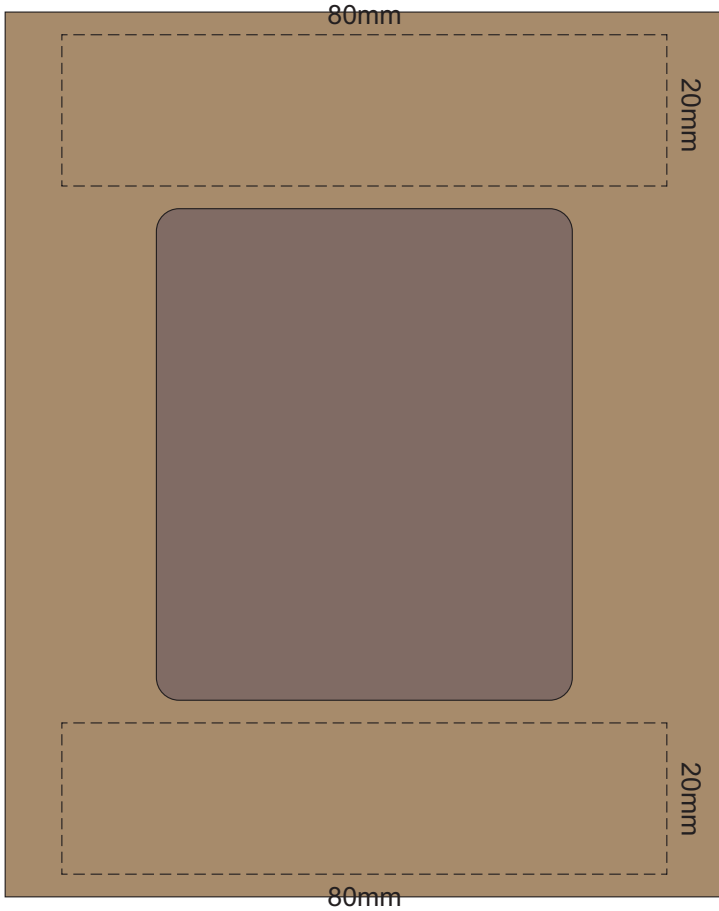

100% of Actual Size
Pad Print

SIDE 1

SIDE 2

100% of Actual Size
Screen Print (one colour)
Double sided template Front & Back

Red Line = Exact opposites of the product
(centre artwork to the red line)

100% of Actual Size
Silicone Digital Print
Debossed

SIDE 1

SIDE 2

100% of Actual Size
Pad Print (one colour)

100% of Actual Size
Pad Print (one colour)

100% of Actual Size
Digital Print

FRONT

100% of Actual Size
Digital Print

TOP VIEW OF LID