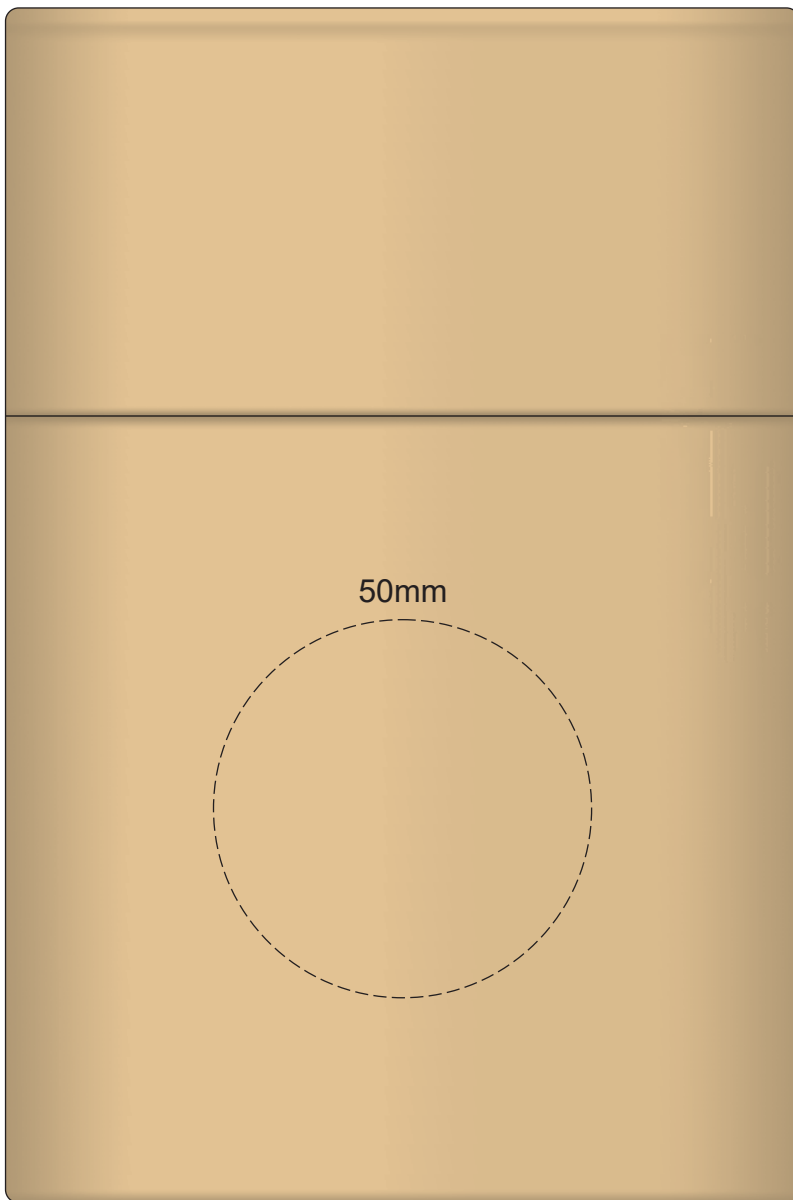

100% of Actual Size
Pad Print

SIDE 1

SIDE 2

100% of Actual Size
Screen Print (one colour)
Double sided template Front & Back

Red Line = Exact opposites of the product
(centre artwork to the red line)

100% of Actual Size
Silicone Digital Print
Debossed

SIDE 1

SIDE 2

100% of Actual Size
Pad Print (one colour)

100% of Actual Size
Pad Print (one colour)

100% of Actual Size
Digital Print

FRONT

100% of Actual Size
Digital Print

TOP VIEW OF LID