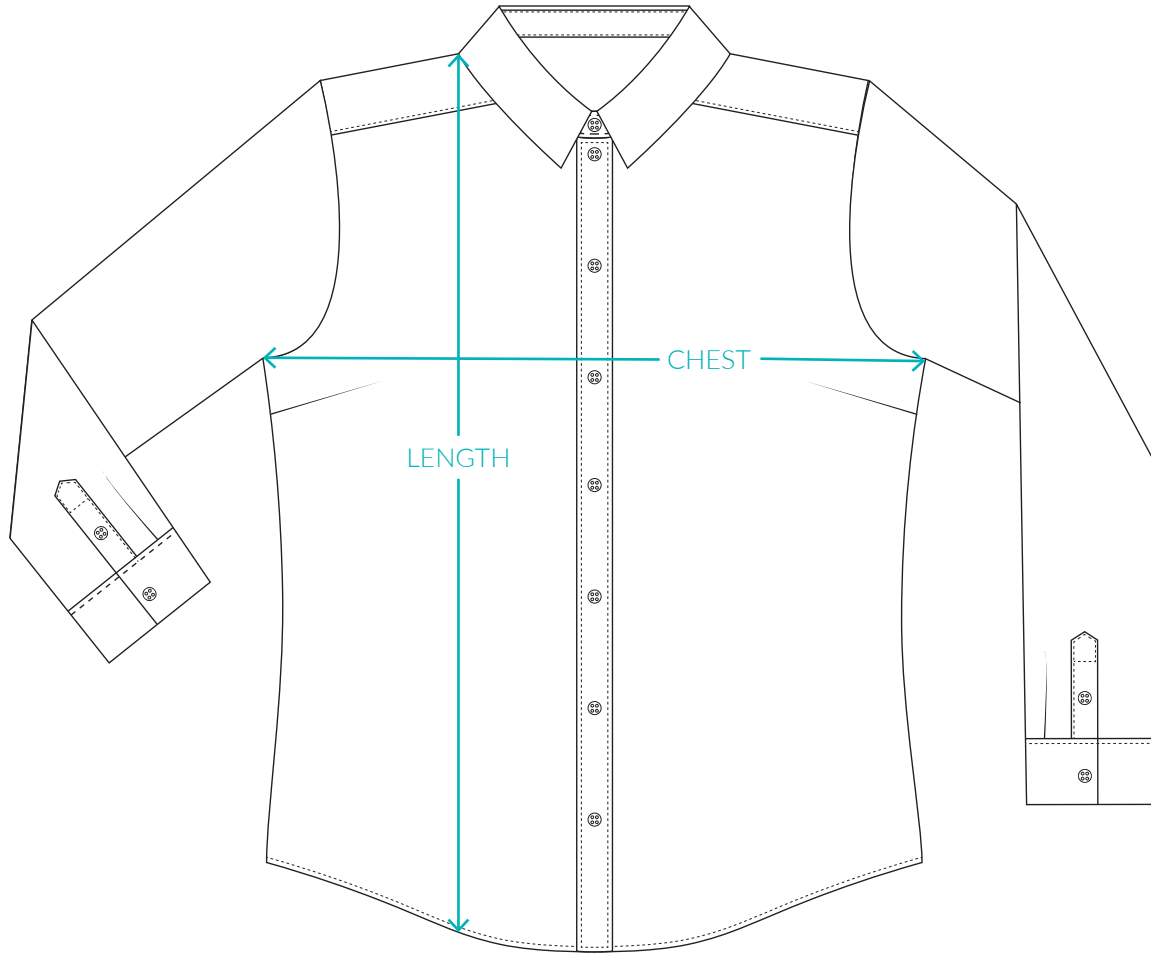

SOL'S Blake Women

120015

Size Chart (Centimetres)

	XS	S	M	L	XL	2XL
LENGTH	67	68	69	70	71.5	73
CHEST	41	44	47	50	53	56

Material Information

120 GSM Poplin
97% Cotton 3% Elastane

Washing Instructions

Machine Wash Medium Heat
Maximum 40°C