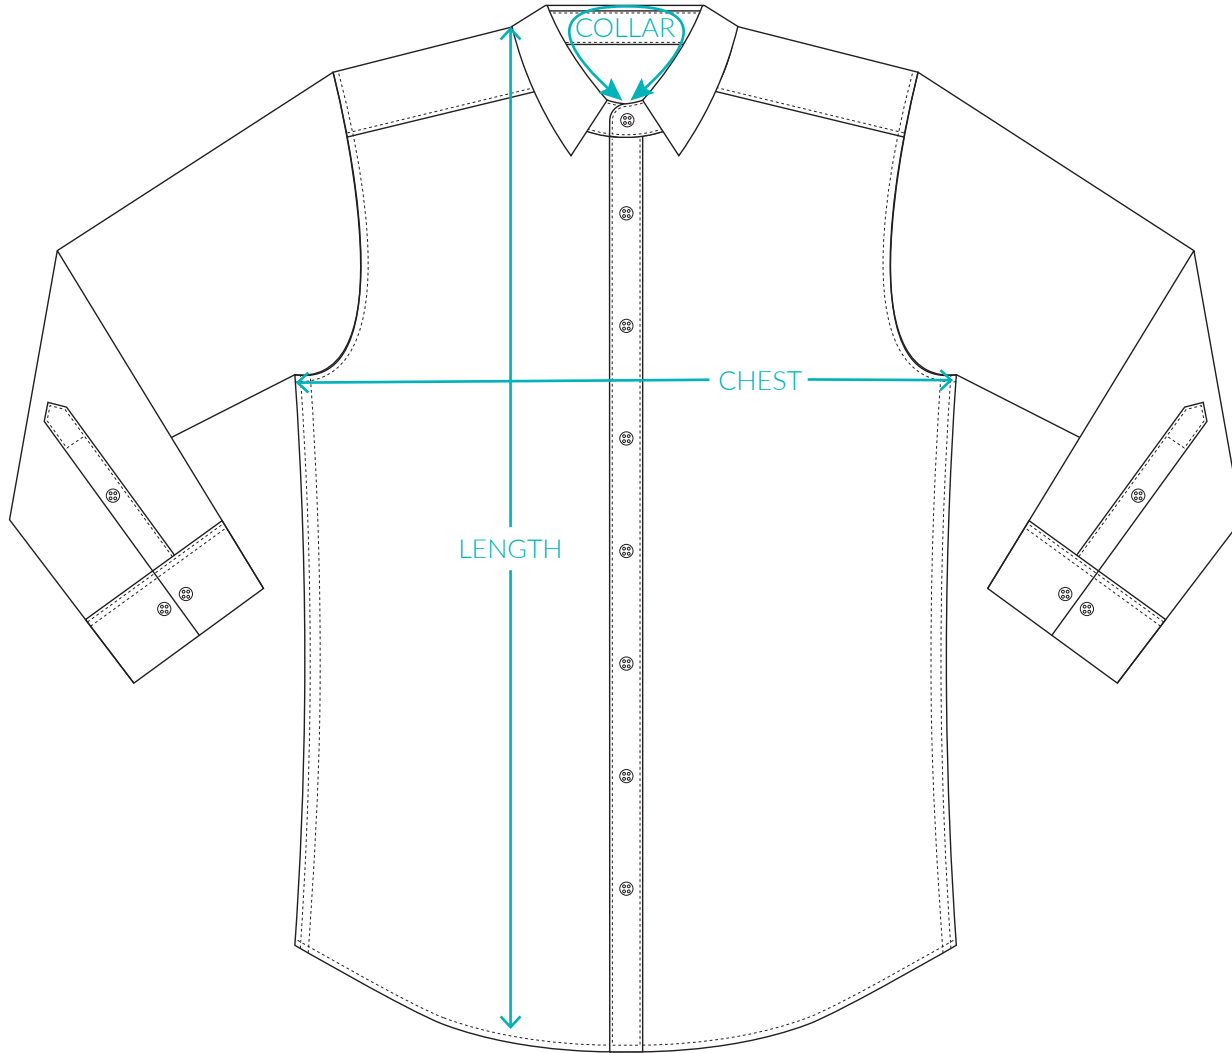

# SOL'S Blake Men

120014

Size Chart (Centimetres)

	S	M	L	XL	XXL	3XL	4XL
LENGTH	76.5	77.5	78.5	79.5	81	82.5	84
CHEST	50	52	54	56	59	62	65
	S	M	L	XL	XXL	3XL	
COLLAR	37-38	39-40	41-42	43-44	45-46	47-48	

## Material Information

120 GSM Poplin  
97% Cotton 3% Elastane