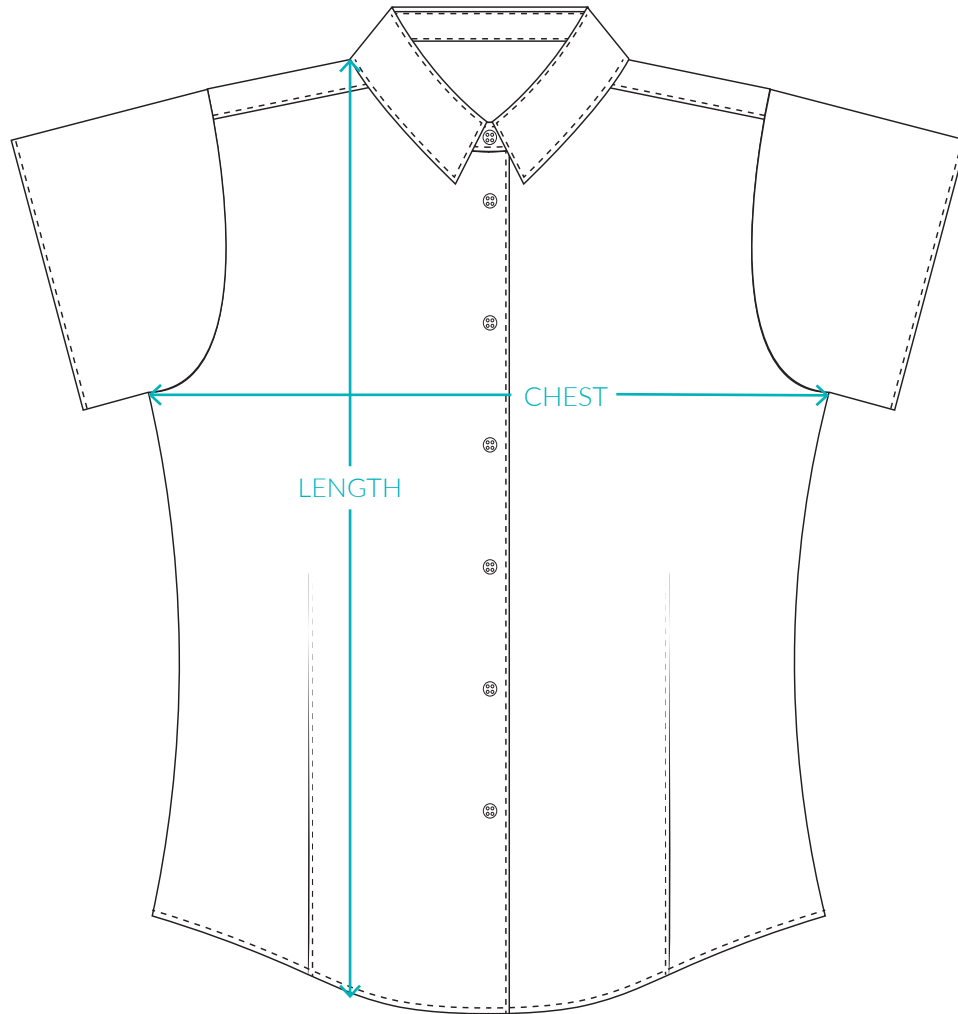

SOL'S Excess Women

120013

Size Chart (Centimetres)

	XS	S	M	L	XL	2XL	3XL
LENGTH	62	64	66	68	70	72	73
CHEST	45	48	51	54	57	60	63

Material Information

140 GSM Poplin
97% Cotton 3% Elastane

Washing Instructions