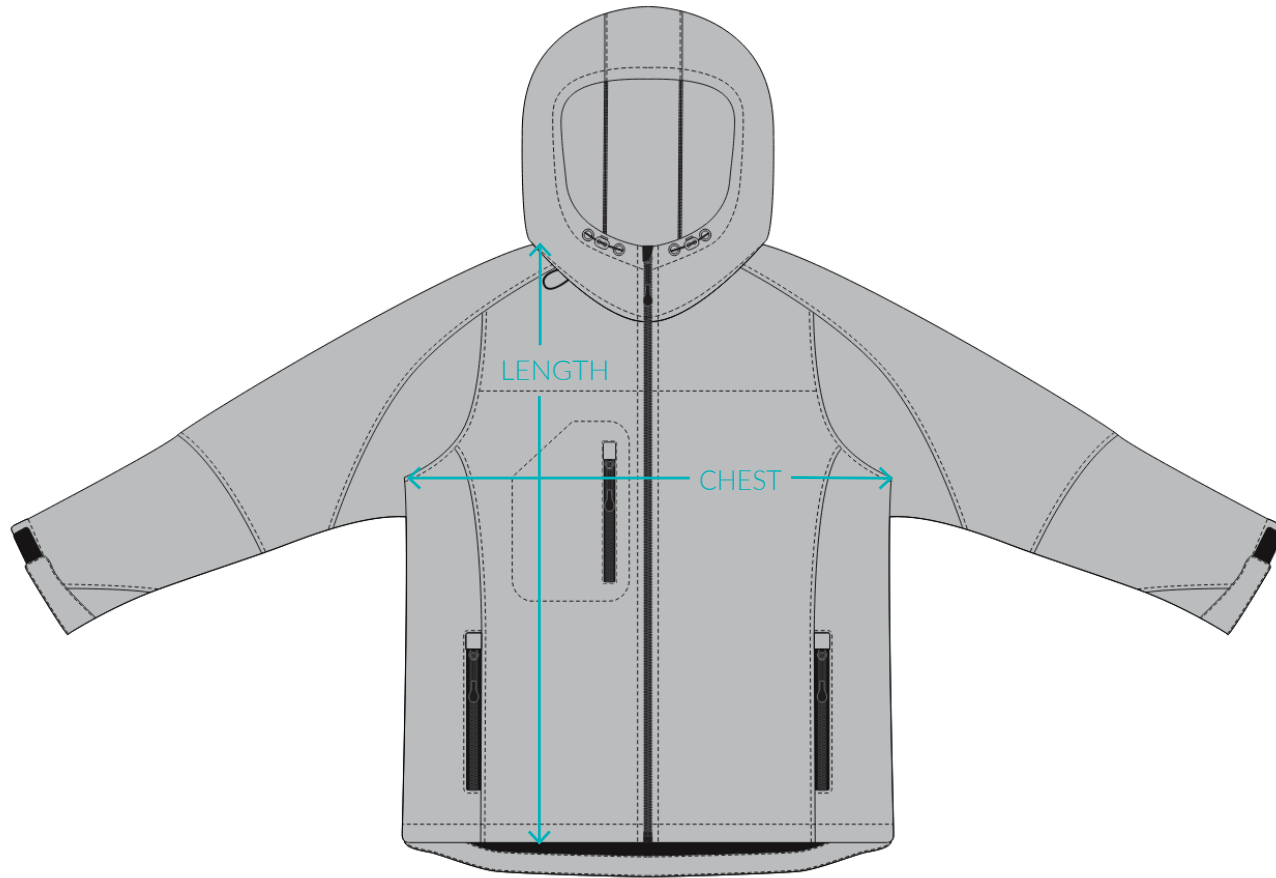

SOL'S Replay Men

120006

Size Chart (Centimetres)

	S	M	L	XL	2XL	3XL
LENGTH	68	70	72	74	76	78
CHEST	56	59	62	65	68	71

Material Information

340 GSM Soft Shell
94% Polyester 6% Elastane
100% Polyester Lining
8000 MM Waterproof Rating