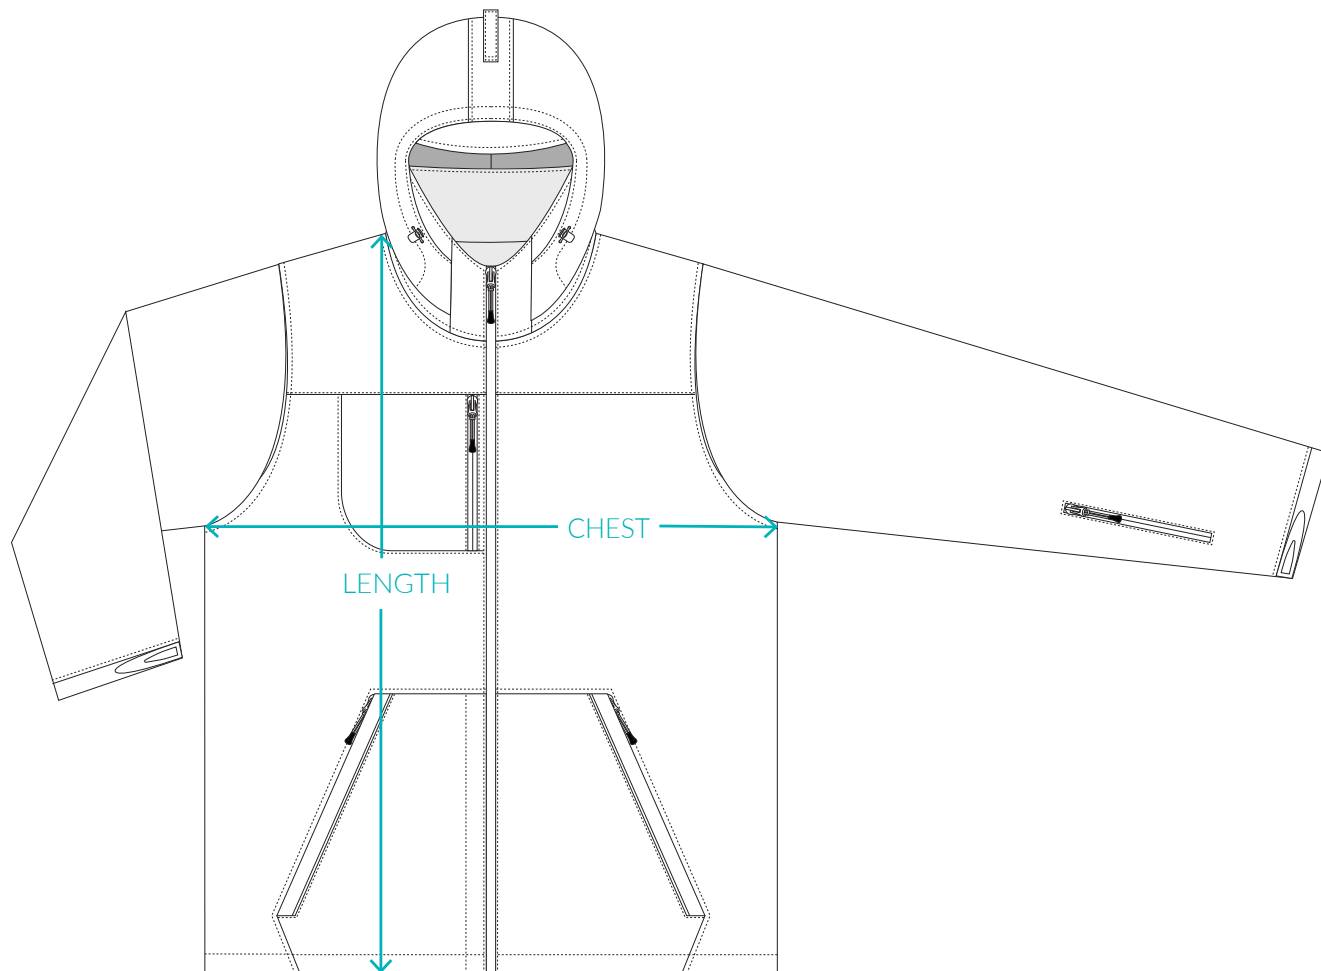

SOL'S Rock Women

12005

Size Chart (Centimetres)

	S	M	L	XL	XXL
LENGTH	64	66	68	70	72
CHEST	49	52	55	58	61

Material Information

340 GSM Soft Shell
94% Polyester 6% Elastane
100% Polyester Lining
100% Polyester Padding