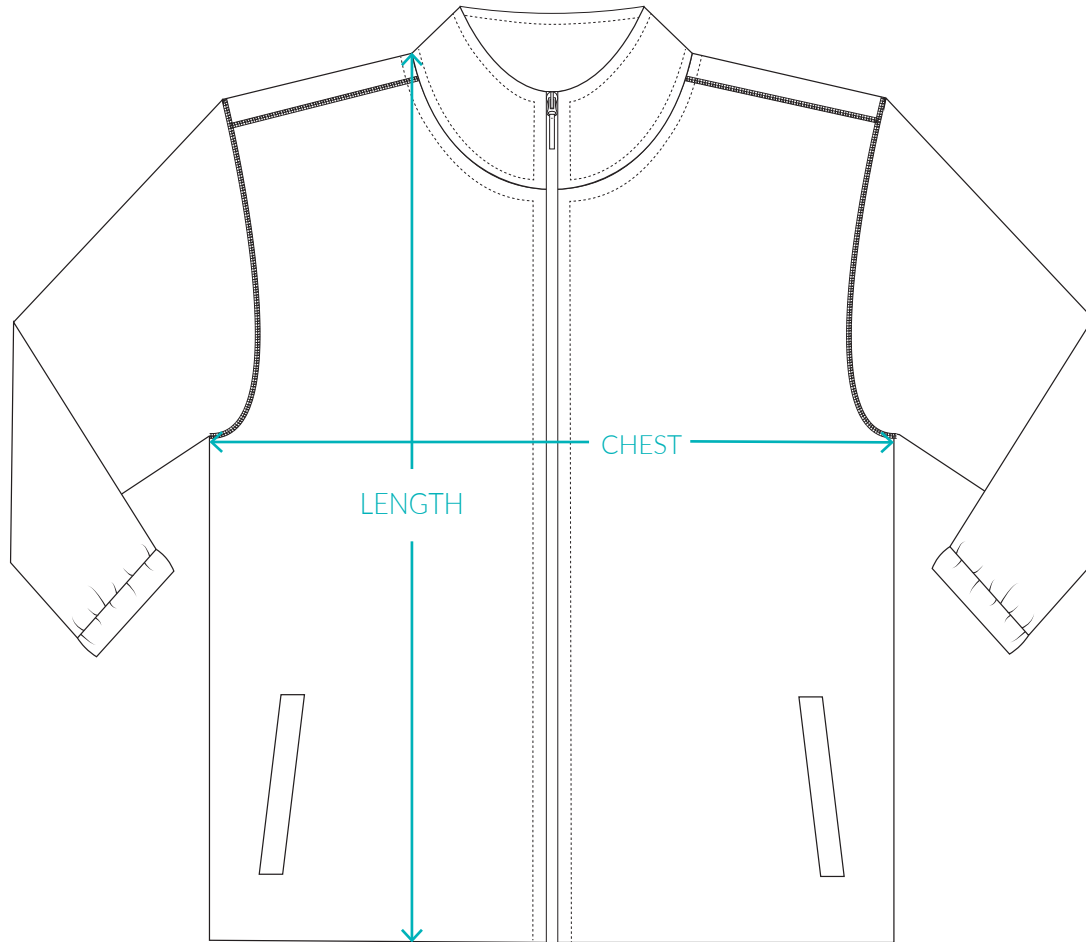

# SOL'S North Men

120000

Size Chart (Centimetres)

	XS	S	M	L	XL	2XL
LENGTH	68	70	72	74	76	78
CHEST	56	58	60	63	66	69

## Material Information

300 GSM Fleece  
100% Polyester