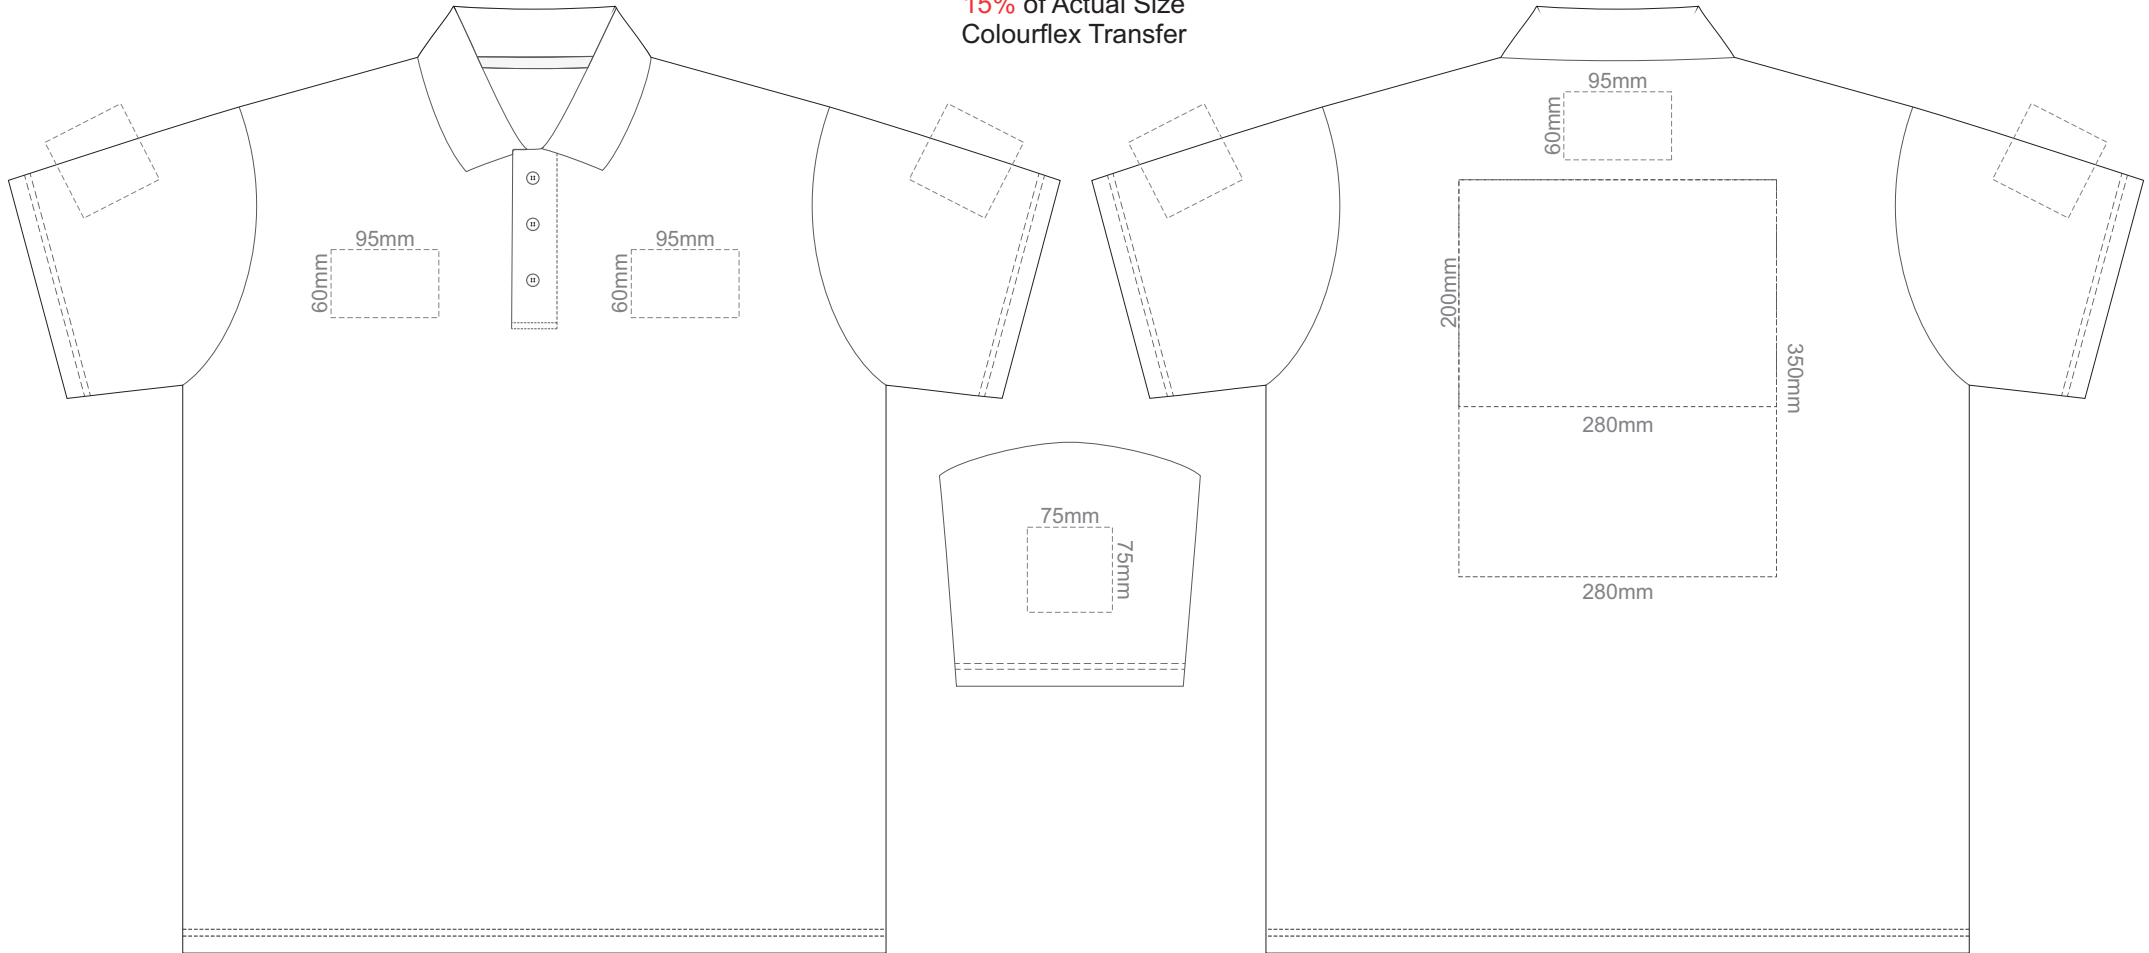

**FRONT ADULT SMALL**

**BACK ADULT SMALL**

Print area 280x200mm can be rotated to best suit.

15% of Actual Size  
Colourflex Transfer

FRONT ADULT LARGE

BACK ADULT LARGE

Print area 280x200mm can be rotated to best suit.

15% of Actual Size  
Colourflex Transfer

FRONT ADULT XL

BACK ADULT XL

Print area 280x200mm can be rotated to best suit.

15% of Actual Size  
Colourflex Transfer

FRONT ADULT XXL

BACK ADULT XXL

Print area 280x200mm can be rotated to best suit.