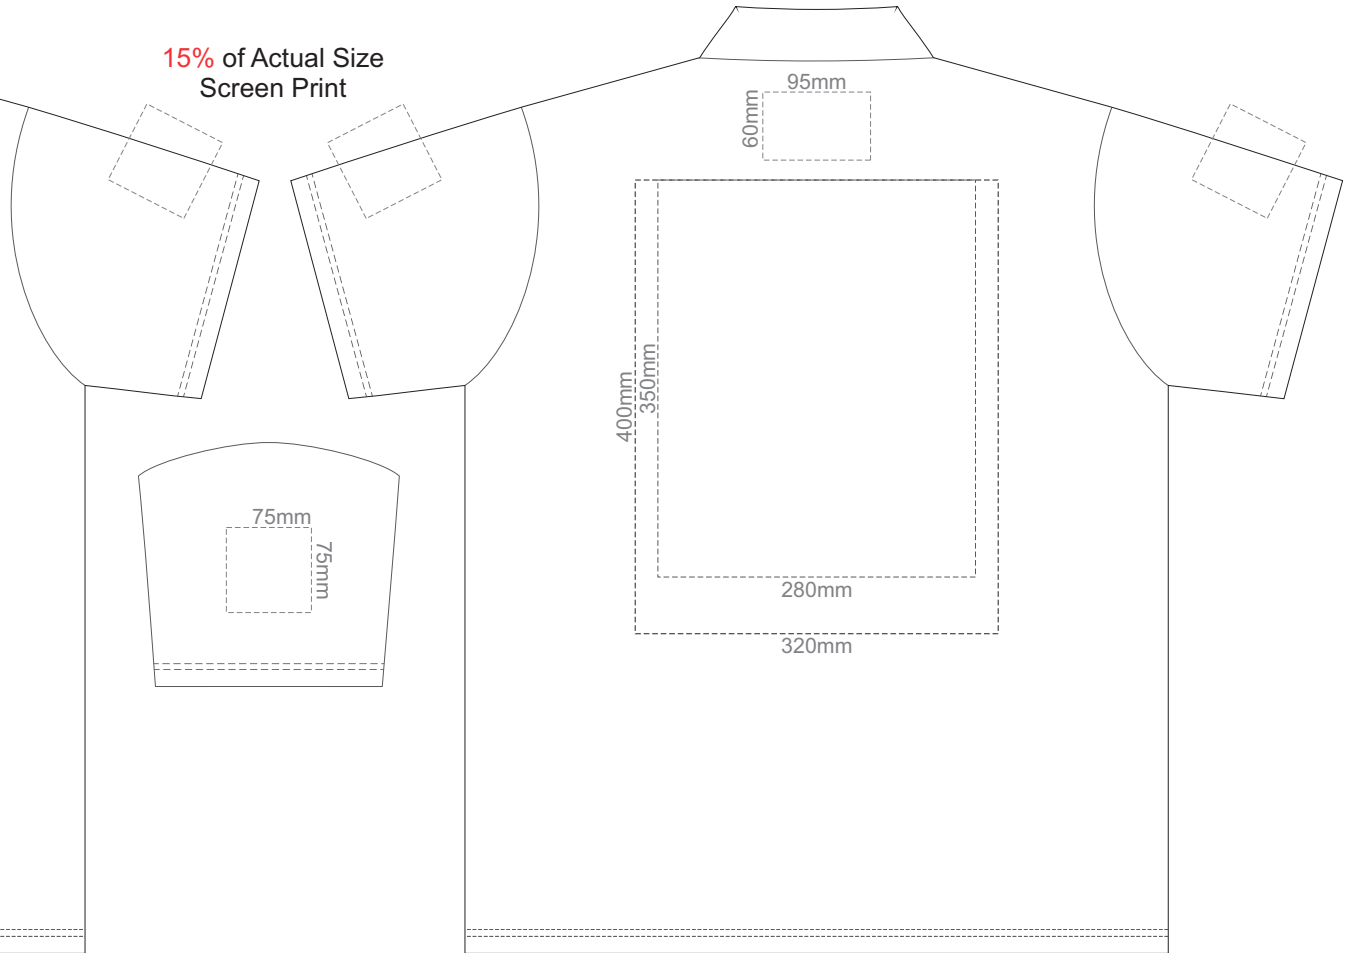

15% of Actual Size  
Screen Print

FRONT ADULT SMALL

BACK ADULT SMALL

15% of Actual Size  
Screen Print

FRONT ADULT MEDIUM

BACK ADULT MEDIUM

15% of Actual Size  
Screen Print

FRONT ADULT LARGE

BACK ADULT LARGE

15% of Actual Size  
Screen Print

FRONT ADULT XL

BACK ADULT XL

15% of Actual Size  
Screen Print

FRONT ADULT XXL

BACK ADULT XXL

15% of Actual Size  
Colourflex Transfer

**FRONT ADULT SMALL**

**BACK ADULT SMALL**

Print area 280x200mm can be rotated to best suit.

15% of Actual Size  
Colourflex Transfer

FRONT ADULT LARGE

BACK ADULT LARGE

Print area 280x200mm can be rotated to best suit.

15% of Actual Size  
Colourflex Transfer

FRONT ADULT XL

BACK ADULT XL

Print area 280x200mm can be rotated to best suit.

15% of Actual Size  
Colourflex Transfer

FRONT ADULT XXL

BACK ADULT XXL

Print area 280x200mm can be rotated to best suit.