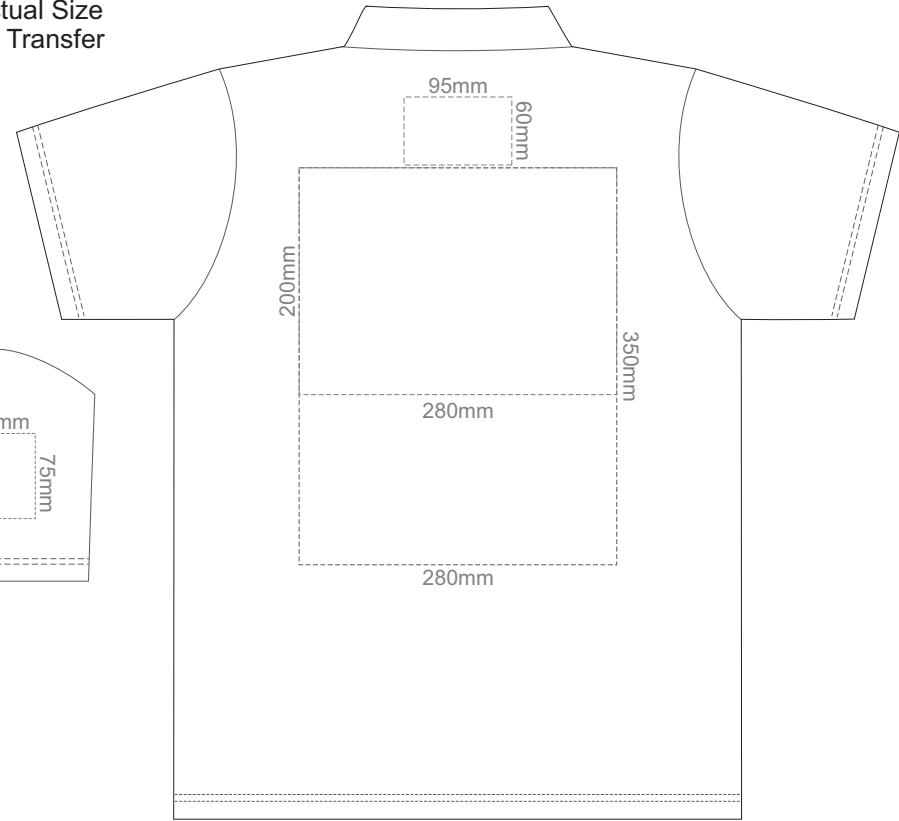

15% of Actual Size  
Screen Print

FRONT ADULT SMALL

BACK ADULT SMALL

15% of Actual Size  
Screen Print

FRONT ADULT MEDIUM

BACK ADULT MEDIUM

15% of Actual Size  
Screen Print

FRONT ADULT LARGE

BACK ADULT LARGE

15% of Actual Size  
Screen Print

FRONT ADULT XL

BACK ADULT XL

15% of Actual Size  
Screen Print

FRONT ADULT XXL

BACK ADULT XXL

15% of Actual Size  
Colourflex Transfer

**FRONT ADULT SMALL**

**BACK ADULT SMALL**

Print area 280x200mm can be rotated to best suit.

15% of Actual Size  
Colourflex Transfer

FRONT ADULT LARGE

BACK ADULT LARGE

Print area 280x200mm can be rotated to best suit.

15% of Actual Size  
Colourflex Transfer

FRONT ADULT XL

BACK ADULT XL

Print area 280x200mm can be rotated to best suit.

15% of Actual Size  
Colourflex Transfer

FRONT ADULT XXL

BACK ADULT XXL

Print area 280x200mm can be rotated to best suit.