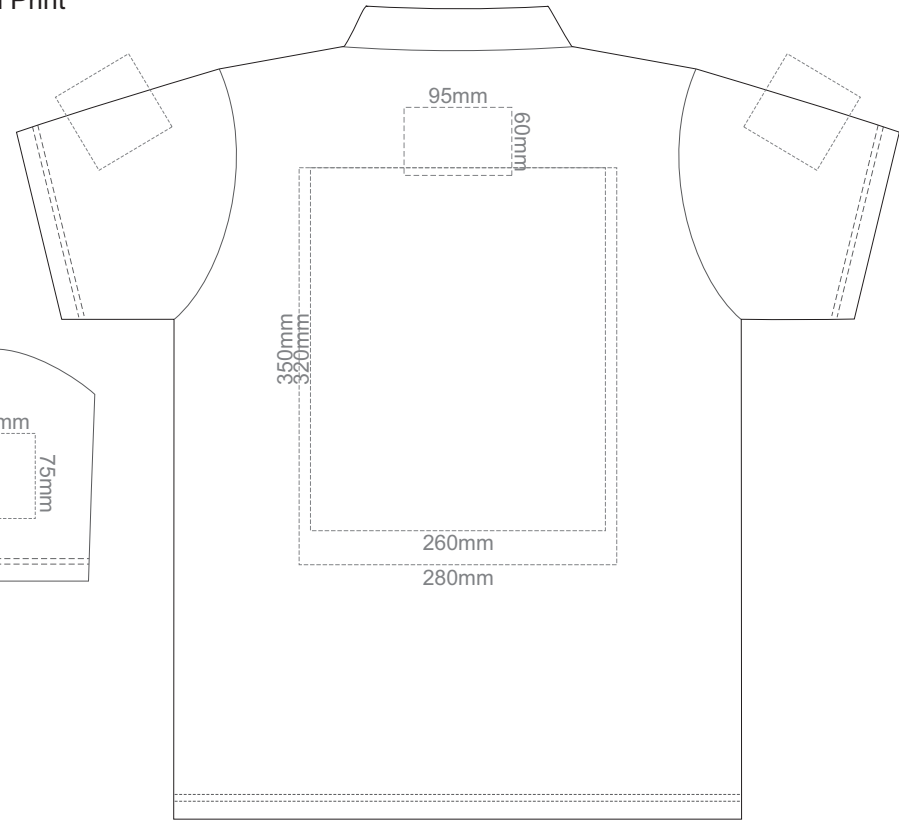

15% of Actual Size  
Screen Print

FRONT ADULT SMALL

BACK ADULT SMALL

15% of Actual Size  
Screen Print

FRONT ADULT MEDIUM

BACK ADULT MEDIUM

15% of Actual Size  
Screen Print

FRONT ADULT LARGE

BACK ADULT LARGE

15% of Actual Size  
Screen Print

FRONT ADULT XL

BACK ADULT XL

15% of Actual Size  
Screen Print

FRONT ADULT XXL

BACK ADULT XXL

15% of Actual Size  
Colourflex Transfer

**FRONT ADULT SMALL**

**BACK ADULT SMALL**

Print area 280x200mm can be rotated to best suit.

15% of Actual Size  
Colourflex Transfer

FRONT ADULT LARGE

BACK ADULT LARGE

Print area 280x200mm can be rotated to best suit.

15% of Actual Size  
Colourflex Transfer

FRONT ADULT XL

BACK ADULT XL

Print area 280x200mm can be rotated to best suit.

15% of Actual Size  
Colourflex Transfer

FRONT ADULT XXL

BACK ADULT XXL

Print area 280x200mm can be rotated to best suit.