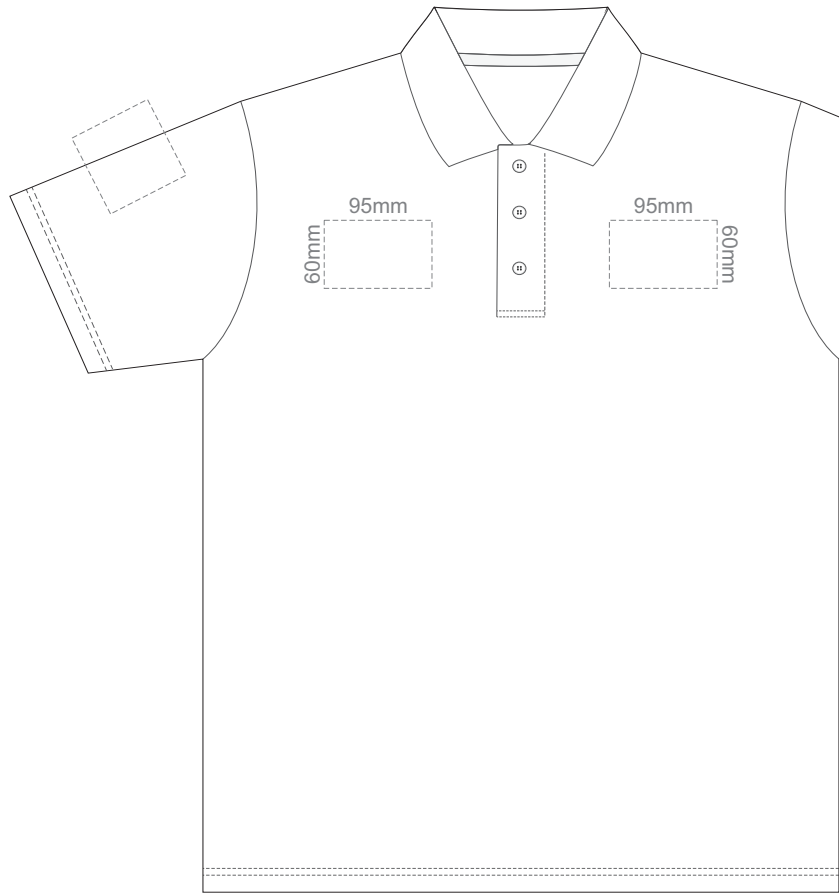

BACK ADULT LARGE

15% of Actual Size  
Screen Print

FRONT ADULT XL

BACK ADULT XL

15% of Actual Size  
Screen Print

FRONT ADULT XXL

BACK ADULT XXL

15% of Actual Size  
Colourflex Transfer

**FRONT ADULT SMALL**

**BACK ADULT SMALL**

Print area 280x200mm can be rotated to best suit.

15% of Actual Size  
Colourflex Transfer

FRONT ADULT LARGE

BACK ADULT LARGE

Print area 280x200mm can be rotated to best suit.

15% of Actual Size  
Colourflex Transfer

FRONT ADULT XL

BACK ADULT XL

Print area 280x200mm can be rotated to best suit.

15% of Actual Size  
Colourflex Transfer

FRONT ADULT XXL

BACK ADULT XXL

Print area 280x200mm can be rotated to best suit.