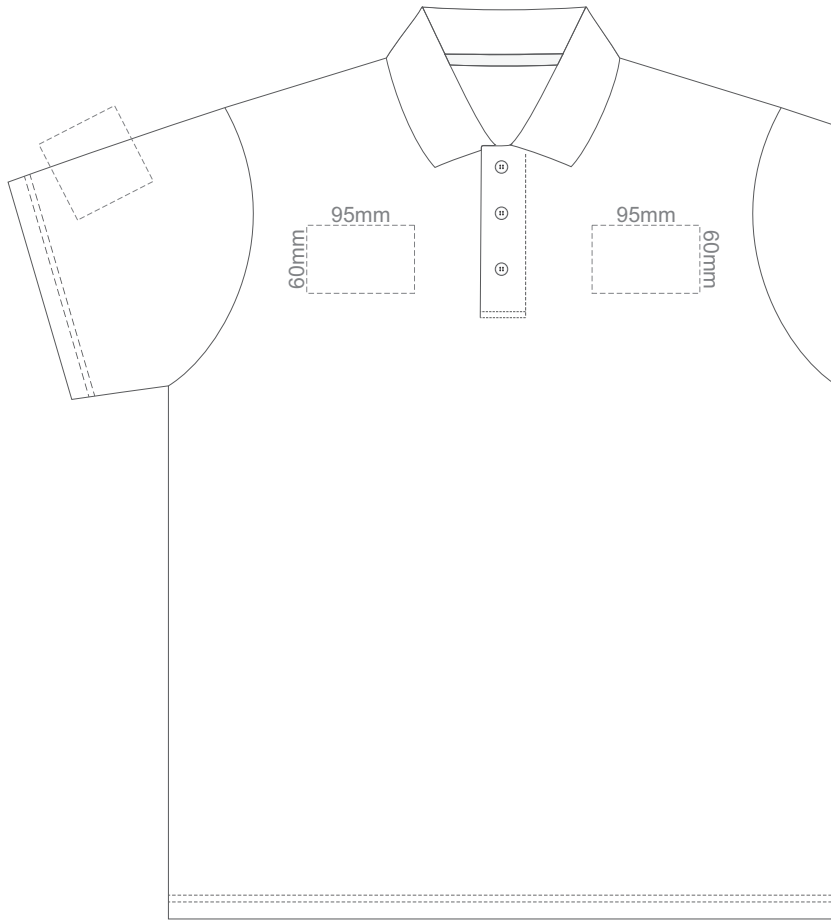

15% of Actual Size  
Screen Print

FRONT ADULT SMALL

BACK ADULT SMALL

15% of Actual Size  
Screen Print

FRONT ADULT MEDIUM

BACK ADULT MEDIUM

15% of Actual Size  
Screen Print

FRONT ADULT LARGE

BACK ADULT LARGE

15% of Actual Size  
Screen Print

FRONT ADULT XL

BACK ADULT XL

15% of Actual Size  
Screen Print

FRONT ADULT XXL

BACK ADULT XXL

15% of Actual Size  
Colourflex Transfer

**FRONT ADULT SMALL**

**BACK ADULT SMALL**

Print area 280x200mm can be rotated to best suit.

15% of Actual Size  
Colourflex Transfer

FRONT ADULT LARGE

BACK ADULT LARGE

Print area 280x200mm can be rotated to best suit.

15% of Actual Size  
Colourflex Transfer

FRONT ADULT XL

BACK ADULT XL

Print area 280x200mm can be rotated to best suit.

15% of Actual Size  
Colourflex Transfer

FRONT ADULT XXL

BACK ADULT XXL

Print area 280x200mm can be rotated to best suit.