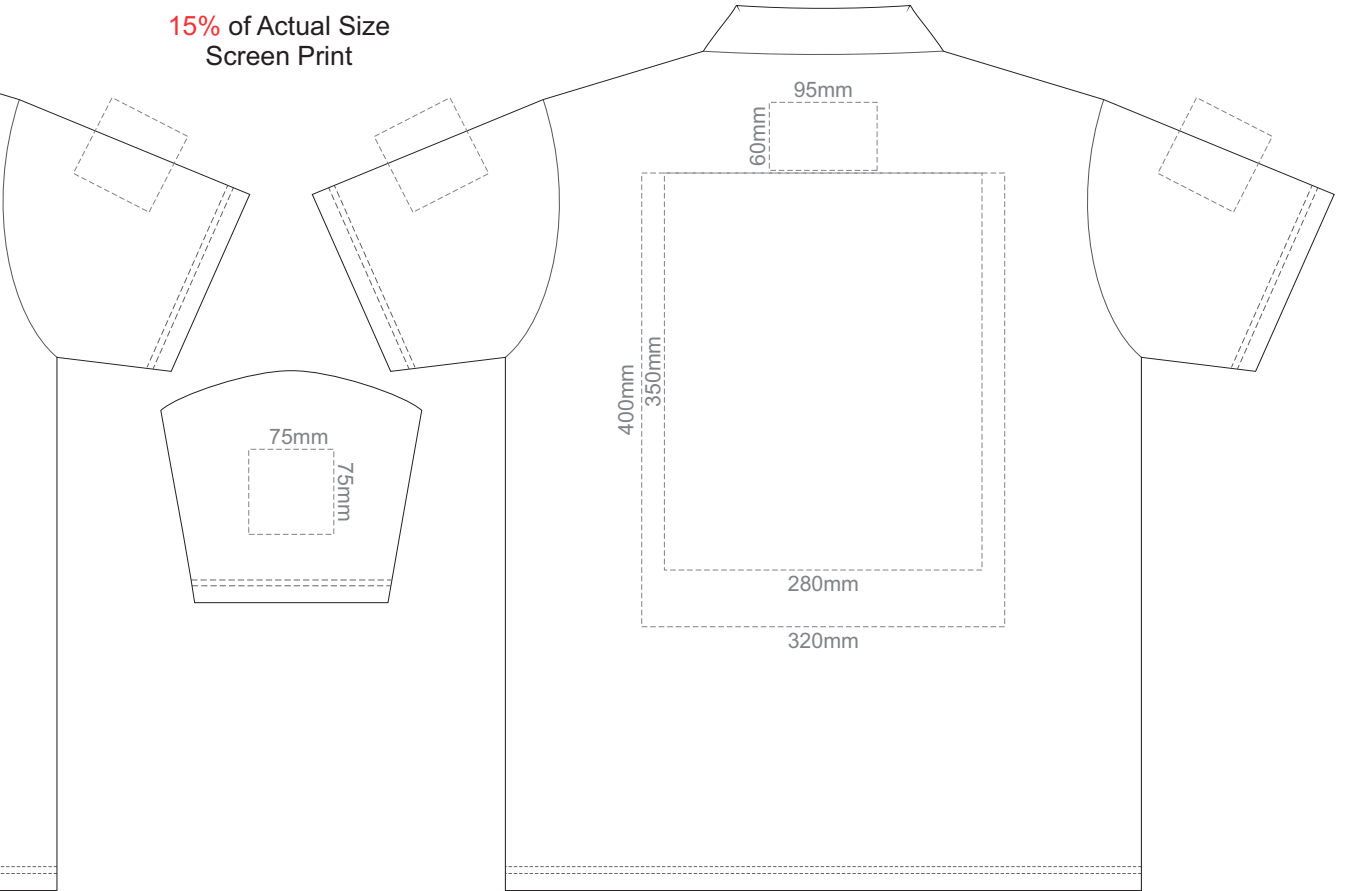

15% of Actual Size  
Screen Print

FRONT ADULT SMALL

BACK ADULT SMALL

15% of Actual Size  
Screen Print

FRONT ADULT MEDIUM

BACK ADULT MEDIUM

15% of Actual Size  
Screen Print

FRONT ADULT LARGE

BACK ADULT LARGE

15% of Actual Size  
Screen Print

FRONT ADULT XL

BACK ADULT XL

15% of Actual Size  
Screen Print

FRONT ADULT XXL

BACK ADULT XXL

15% of Actual Size  
Colourflex Transfer

**FRONT ADULT SMALL**

**BACK ADULT SMALL**

Print area 280x200mm can be rotated to best suit.

15% of Actual Size  
Colourflex Transfer

FRONT ADULT LARGE

BACK ADULT LARGE

Print area 280x200mm can be rotated to best suit.

15% of Actual Size  
Colourflex Transfer

FRONT ADULT XL

BACK ADULT XL

Print area 280x200mm can be rotated to best suit.

15% of Actual Size  
Colourflex Transfer

FRONT ADULT XXL

BACK ADULT XXL

Print area 280x200mm can be rotated to best suit.