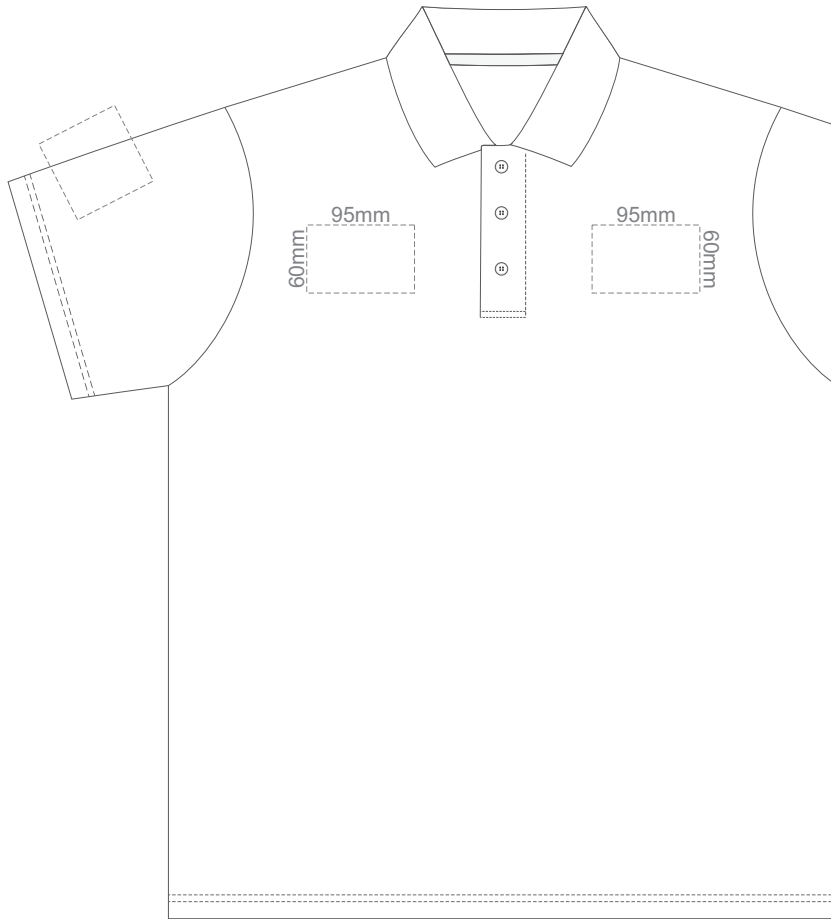

BACK ADULT LARGE

15% of Actual Size  
Screen Print

FRONT ADULT XL

BACK ADULT XL

15% of Actual Size  
Screen Print

FRONT ADULT XXL

BACK ADULT XXL

15% of Actual Size  
Colourflex Transfer

**FRONT ADULT SMALL**

**BACK ADULT SMALL**

Print area 280x200mm can be rotated to best suit.

15% of Actual Size  
Colourflex Transfer

FRONT ADULT LARGE

BACK ADULT LARGE

Print area 280x200mm can be rotated to best suit.

15% of Actual Size  
Colourflex Transfer

FRONT ADULT XL

BACK ADULT XL

Print area 280x200mm can be rotated to best suit.

15% of Actual Size  
Colourflex Transfer

FRONT ADULT XXL

BACK ADULT XXL

Print area 280x200mm can be rotated to best suit.