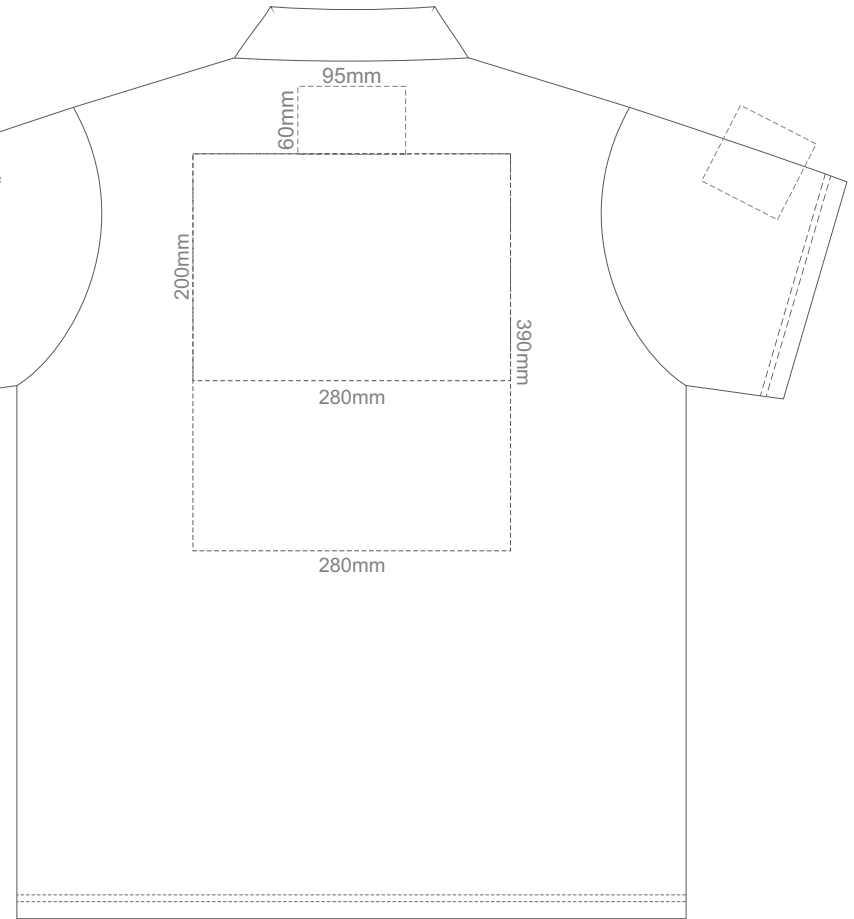

BACK ADULT LARGE

15% of Actual Size  
Screen Print

FRONT ADULT XL

BACK ADULT XL

15% of Actual Size  
Screen Print

FRONT ADULT XXL

BACK ADULT XXL

15% of Actual Size  
Colourflex Transfer

**FRONT ADULT SMALL**

**BACK ADULT SMALL**

Print area 280x200mm can be rotated to best suit.

15% of Actual Size  
Colourflex Transfer

FRONT ADULT LARGE

BACK ADULT LARGE

Print area 280x200mm can be rotated to best suit.

15% of Actual Size  
Colourflex Transfer

FRONT ADULT XL

BACK ADULT XL

Print area 280x200mm can be rotated to best suit.

15% of Actual Size  
Colourflex Transfer

FRONT ADULT XXL

BACK ADULT XXL

Print area 280x200mm can be rotated to best suit.