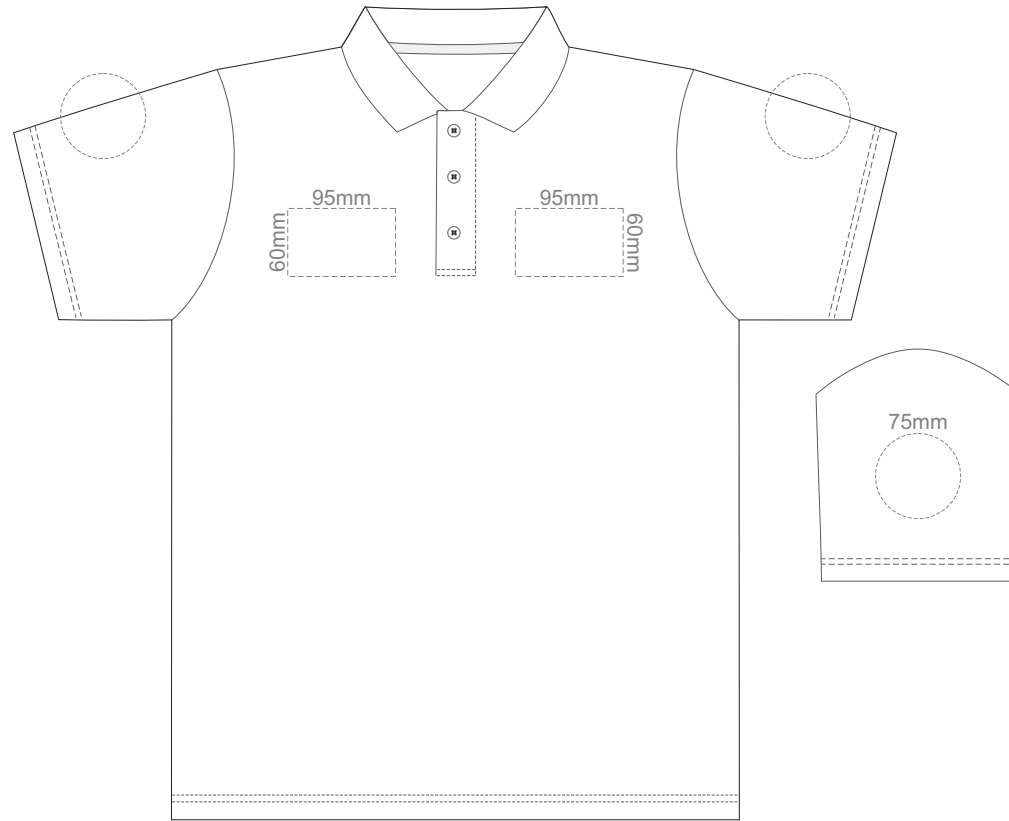

**FRONT ADULT SMALL**

**BACK ADULT SMALL**

Print area 280x200mm can be rotated to best suit.

15% of Actual Size  
Colourflex Transfer

FRONT ADULT LARGE

BACK ADULT LARGE

Print area 280x200mm can be rotated to best suit.

15% of Actual Size  
Colourflex Transfer

FRONT ADULT XL

BACK ADULT XL

Print area 280x200mm can be rotated to best suit.

15% of Actual Size  
Colourflex Transfer

FRONT ADULT XXL

BACK ADULT XXL

Print area 280x200mm can be rotated to best suit.

15% of Actual Size  
Embroidery

FRONT ADULT SMALL

15% of Actual Size  
Embroidery

15% of Actual Size  
Embroidery

15% of Actual Size  
Embroidery

15% of Actual Size  
Embroidery