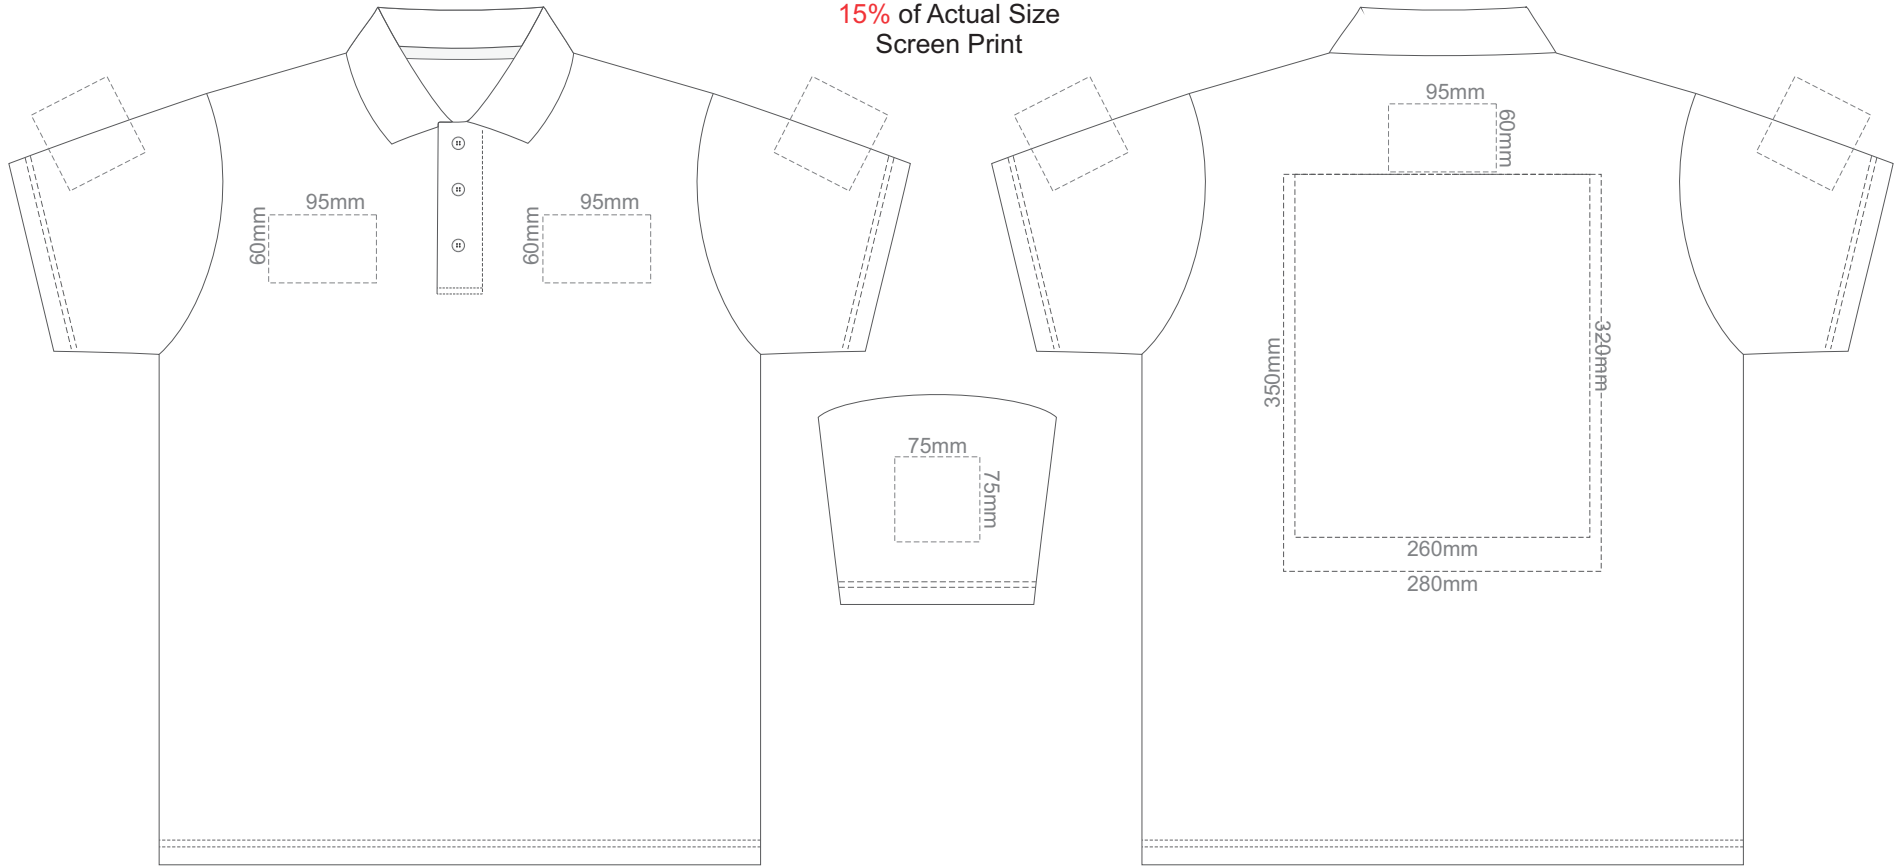

15% of Actual Size  
Screen Print

FRONT ADULT SMALL

BACK ADULT SMALL

15% of Actual Size  
Screen Print

FRONT ADULT MEDIUM

BACK ADULT MEDIUM

15% of Actual Size  
Screen Print

FRONT ADULT LARGE

BACK ADULT LARGE

15% of Actual Size  
Screen Print

FRONT ADULT XL

BACK ADULT XL

15% of Actual Size  
Screen Print

FRONT ADULT XXL

BACK ADULT XXL

15% of Actual Size  
Colourflex Transfer

**FRONT ADULT SMALL**

**BACK ADULT SMALL**

Print area 280x200mm can be rotated to best suit.

15% of Actual Size  
Colourflex Transfer

FRONT ADULT LARGE

BACK ADULT LARGE

Print area 280x200mm can be rotated to best suit.

15% of Actual Size  
Colourflex Transfer

FRONT ADULT XL

BACK ADULT XL

Print area 280x200mm can be rotated to best suit.

15% of Actual Size  
Colourflex Transfer

FRONT ADULT XXL

BACK ADULT XXL

Print area 280x200mm can be rotated to best suit.