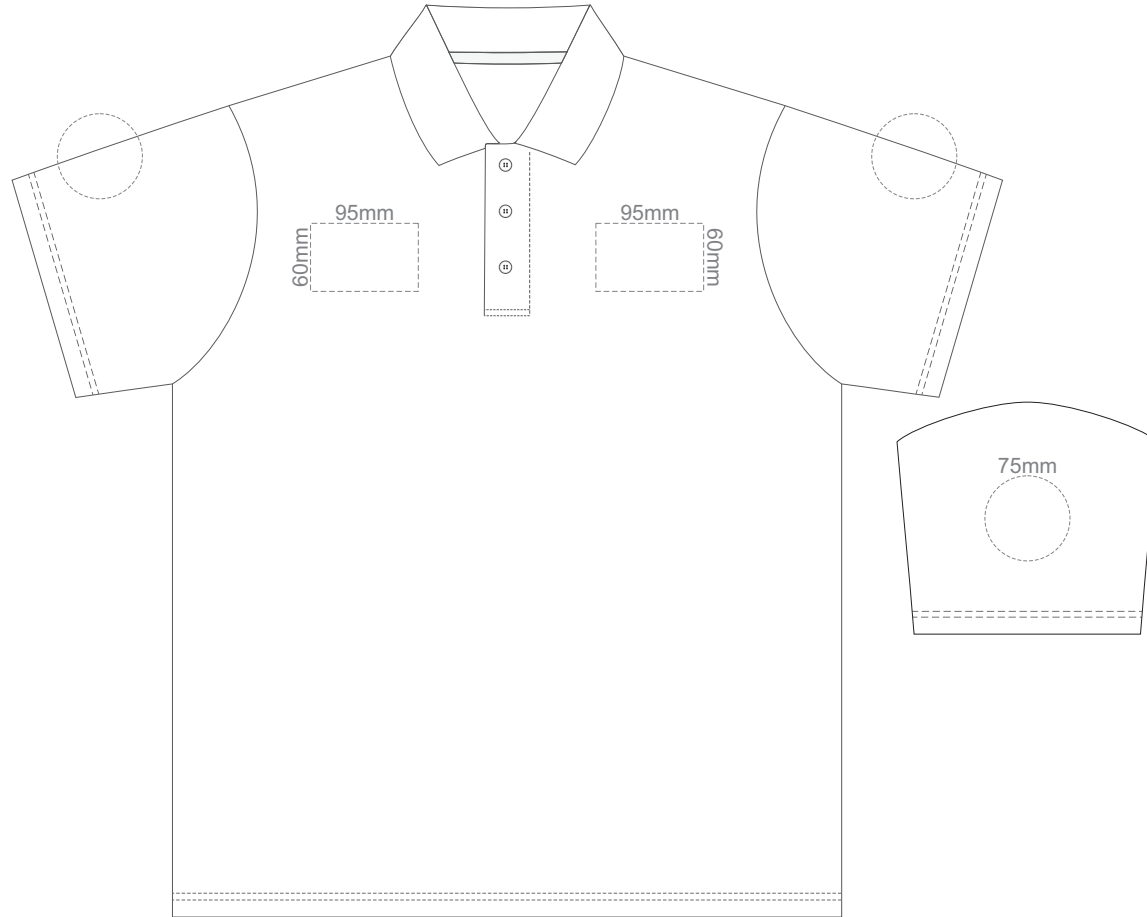

**FRONT ADULT SMALL**

**BACK ADULT SMALL**

Print area 280x200mm can be rotated to best suit.

15% of Actual Size  
Colourflex Transfer

FRONT ADULT LARGE

BACK ADULT LARGE

Print area 280x200mm can be rotated to best suit.

15% of Actual Size  
Colourflex Transfer

FRONT ADULT XL

BACK ADULT XL

Print area 280x200mm can be rotated to best suit.

15% of Actual Size  
Colourflex Transfer

FRONT ADULT XXL

BACK ADULT XXL

Print area 280x200mm can be rotated to best suit.

15% of Actual Size  
Embroidery

FRONT ADULT SMALL

15% of Actual Size  
Embroidery

15% of Actual Size  
Embroidery

15% of Actual Size  
Embroidery

15% of Actual Size  
Embroidery