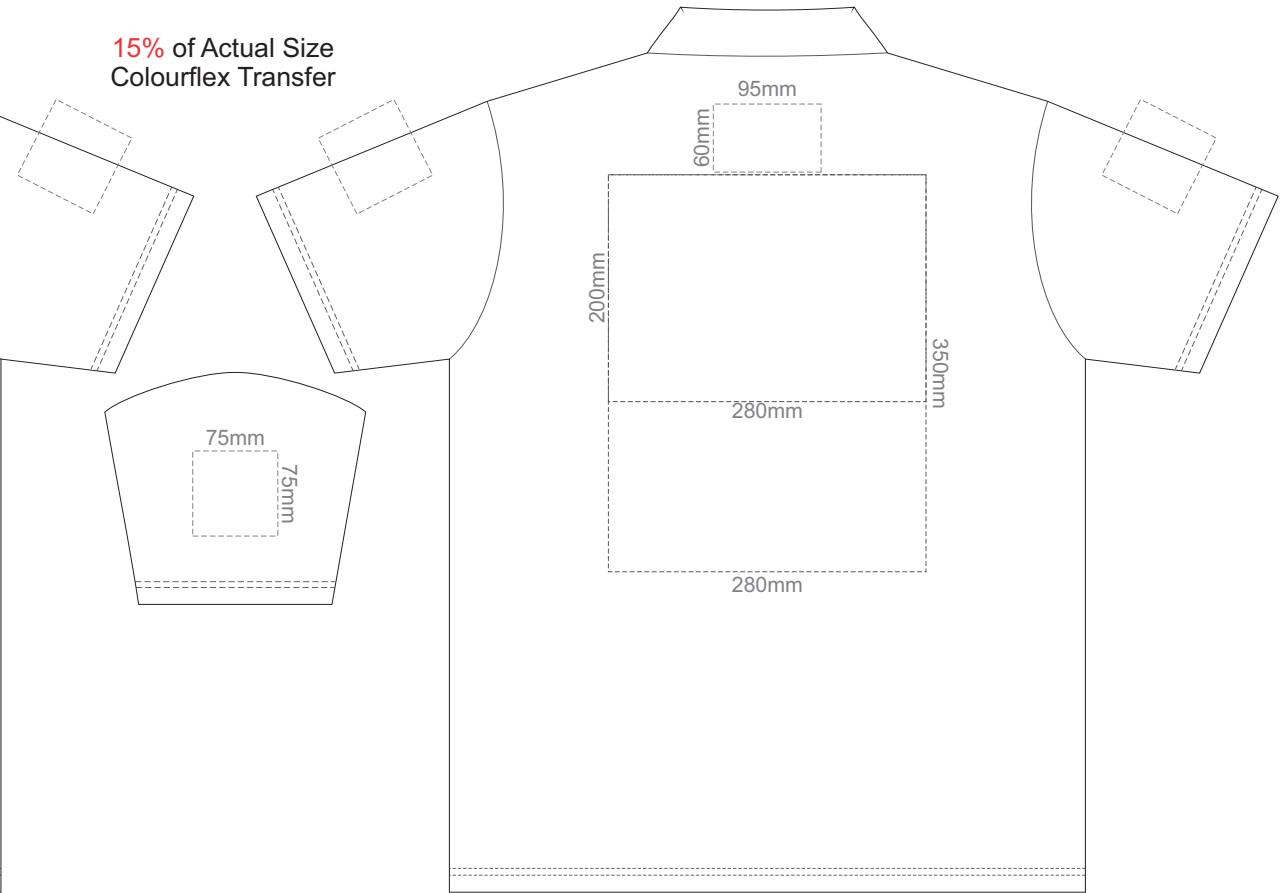

**FRONT ADULT SMALL**

**BACK ADULT SMALL**

Print area 280x200mm can be rotated to best suit.

15% of Actual Size  
Colourflex Transfer

FRONT ADULT LARGE

BACK ADULT LARGE

Print area 280x200mm can be rotated to best suit.

15% of Actual Size  
Colourflex Transfer

FRONT ADULT XL

BACK ADULT XL

Print area 280x200mm can be rotated to best suit.

15% of Actual Size  
Colourflex Transfer

FRONT ADULT XXL

BACK ADULT XXL

Print area 280x200mm can be rotated to best suit.