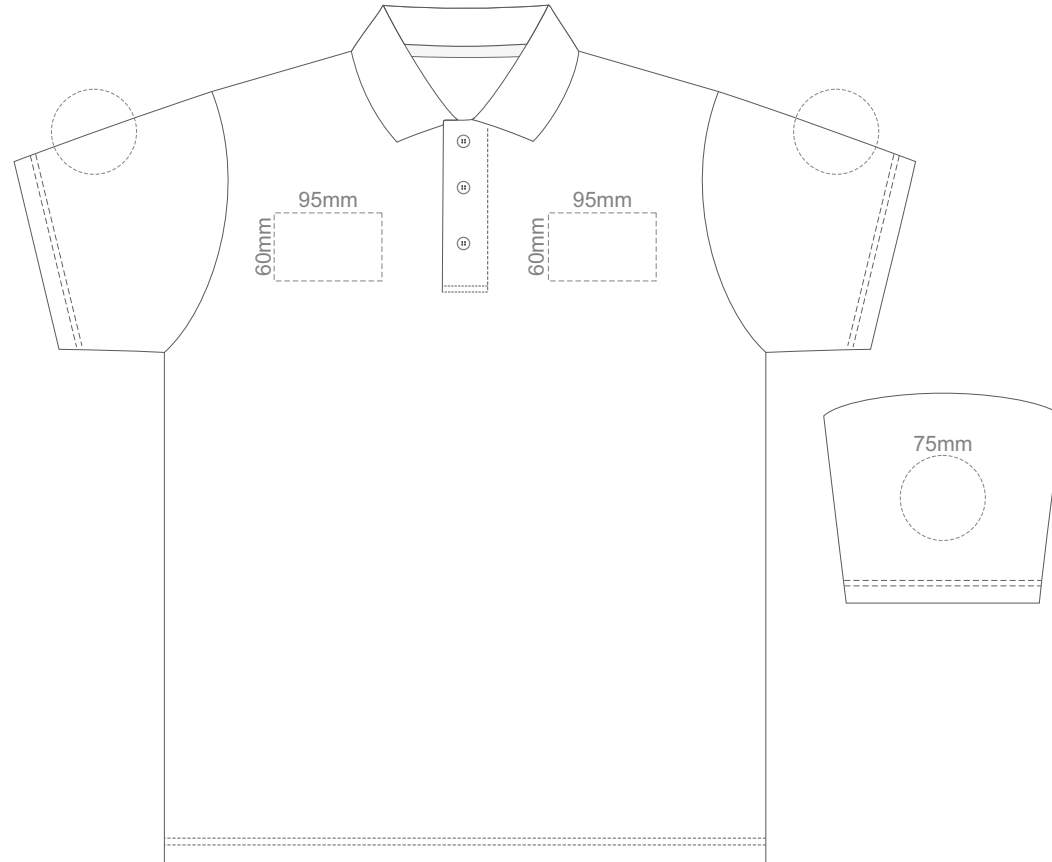

15% of Actual Size
Embroidery