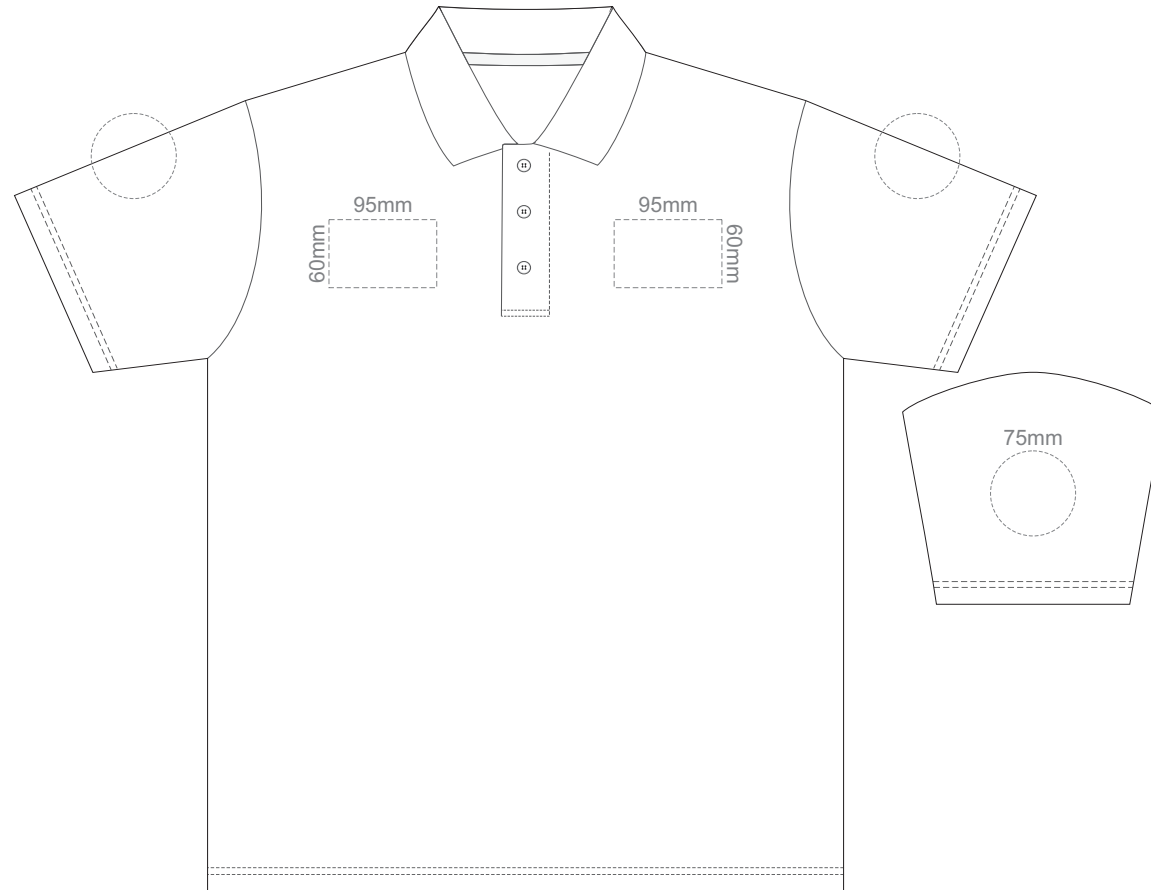

**FRONT ADULT SMALL**

**BACK ADULT SMALL**

Print area 280x200mm can be rotated to best suit.

15% of Actual Size  
Colourflex Transfer

FRONT ADULT LARGE

BACK ADULT LARGE

Print area 280x200mm can be rotated to best suit.

15% of Actual Size  
Colourflex Transfer

FRONT ADULT XL

BACK ADULT XL

Print area 280x200mm can be rotated to best suit.

15% of Actual Size  
Colourflex Transfer

FRONT ADULT XXL

BACK ADULT XXL

Print area 280x200mm can be rotated to best suit.

15% of Actual Size  
Embroidery

FRONT ADULT SMALL

15% of Actual Size  
Embroidery

15% of Actual Size  
Embroidery

15% of Actual Size  
Embroidery

15% of Actual Size  
Embroidery