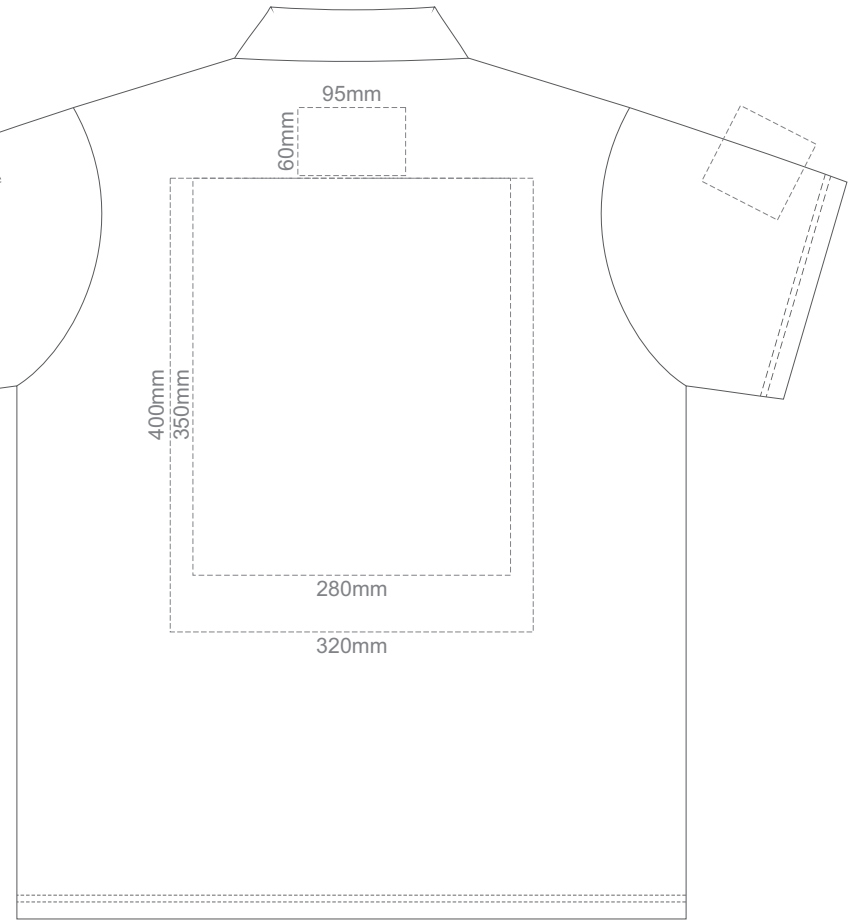

15% of Actual Size  
Screen Print

FRONT ADULT SMALL

BACK ADULT SMALL

15% of Actual Size  
Screen Print

FRONT ADULT MEDIUM

BACK ADULT MEDIUM

15% of Actual Size  
Screen Print

FRONT ADULT LARGE

BACK ADULT LARGE

15% of Actual Size  
Screen Print

FRONT ADULT XL

BACK ADULT XL

15% of Actual Size  
Screen Print

FRONT ADULT XXL

BACK ADULT XXL

15% of Actual Size  
Colourflex Transfer

**FRONT ADULT SMALL**

**BACK ADULT SMALL**

Print area 280x200mm can be rotated to best suit.

15% of Actual Size  
Colourflex Transfer

FRONT ADULT LARGE

BACK ADULT LARGE

Print area 280x200mm can be rotated to best suit.

15% of Actual Size  
Colourflex Transfer

FRONT ADULT XL

BACK ADULT XL

Print area 280x200mm can be rotated to best suit.

15% of Actual Size  
Colourflex Transfer

FRONT ADULT XXL

BACK ADULT XXL

Print area 280x200mm can be rotated to best suit.