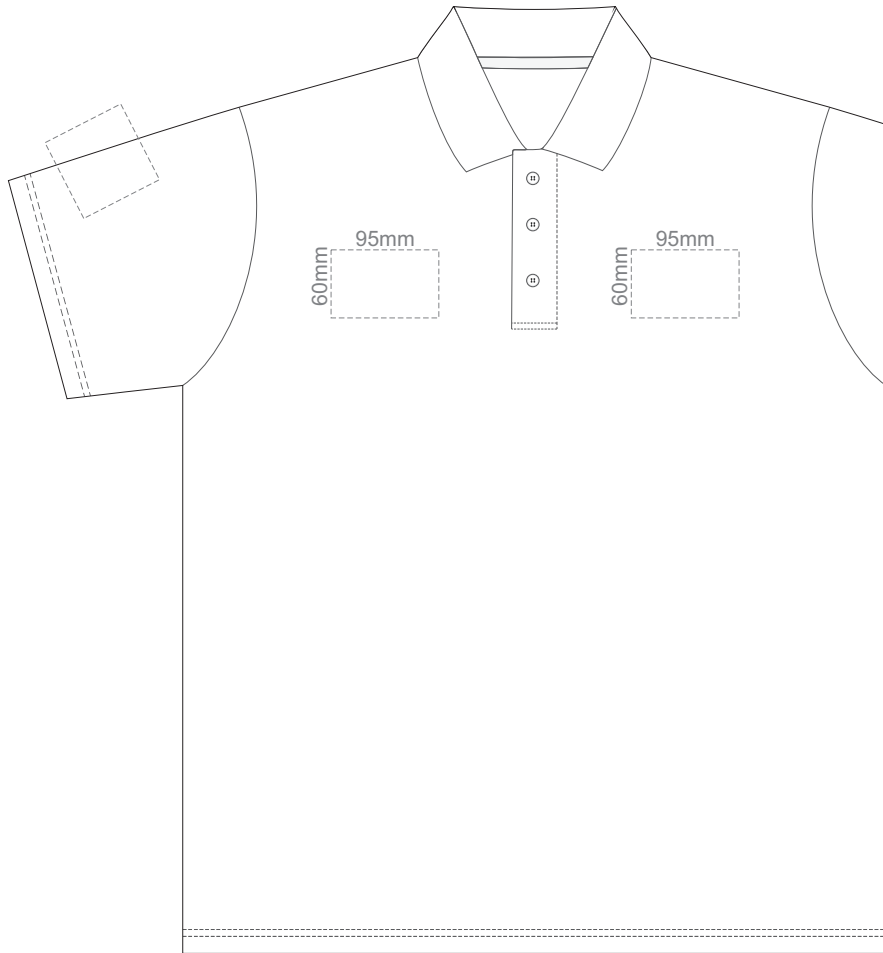

15% of Actual Size  
Screen Print

FRONT ADULT SMALL

BACK ADULT SMALL

15% of Actual Size  
Screen Print

FRONT ADULT MEDIUM

BACK ADULT MEDIUM

15% of Actual Size  
Screen Print

FRONT ADULT LARGE

BACK ADULT LARGE

15% of Actual Size  
Screen Print

FRONT ADULT XL

BACK ADULT XL

15% of Actual Size  
Screen Print

FRONT ADULT XXL

BACK ADULT XXL

15% of Actual Size  
Colourflex Transfer

**FRONT ADULT SMALL**

**BACK ADULT SMALL**

Print area 280x200mm can be rotated to best suit.

15% of Actual Size  
Colourflex Transfer

FRONT ADULT LARGE

BACK ADULT LARGE

Print area 280x200mm can be rotated to best suit.

15% of Actual Size  
Colourflex Transfer

FRONT ADULT XL

BACK ADULT XL

Print area 280x200mm can be rotated to best suit.

15% of Actual Size  
Colourflex Transfer

FRONT ADULT XXL

BACK ADULT XXL

Print area 280x200mm can be rotated to best suit.