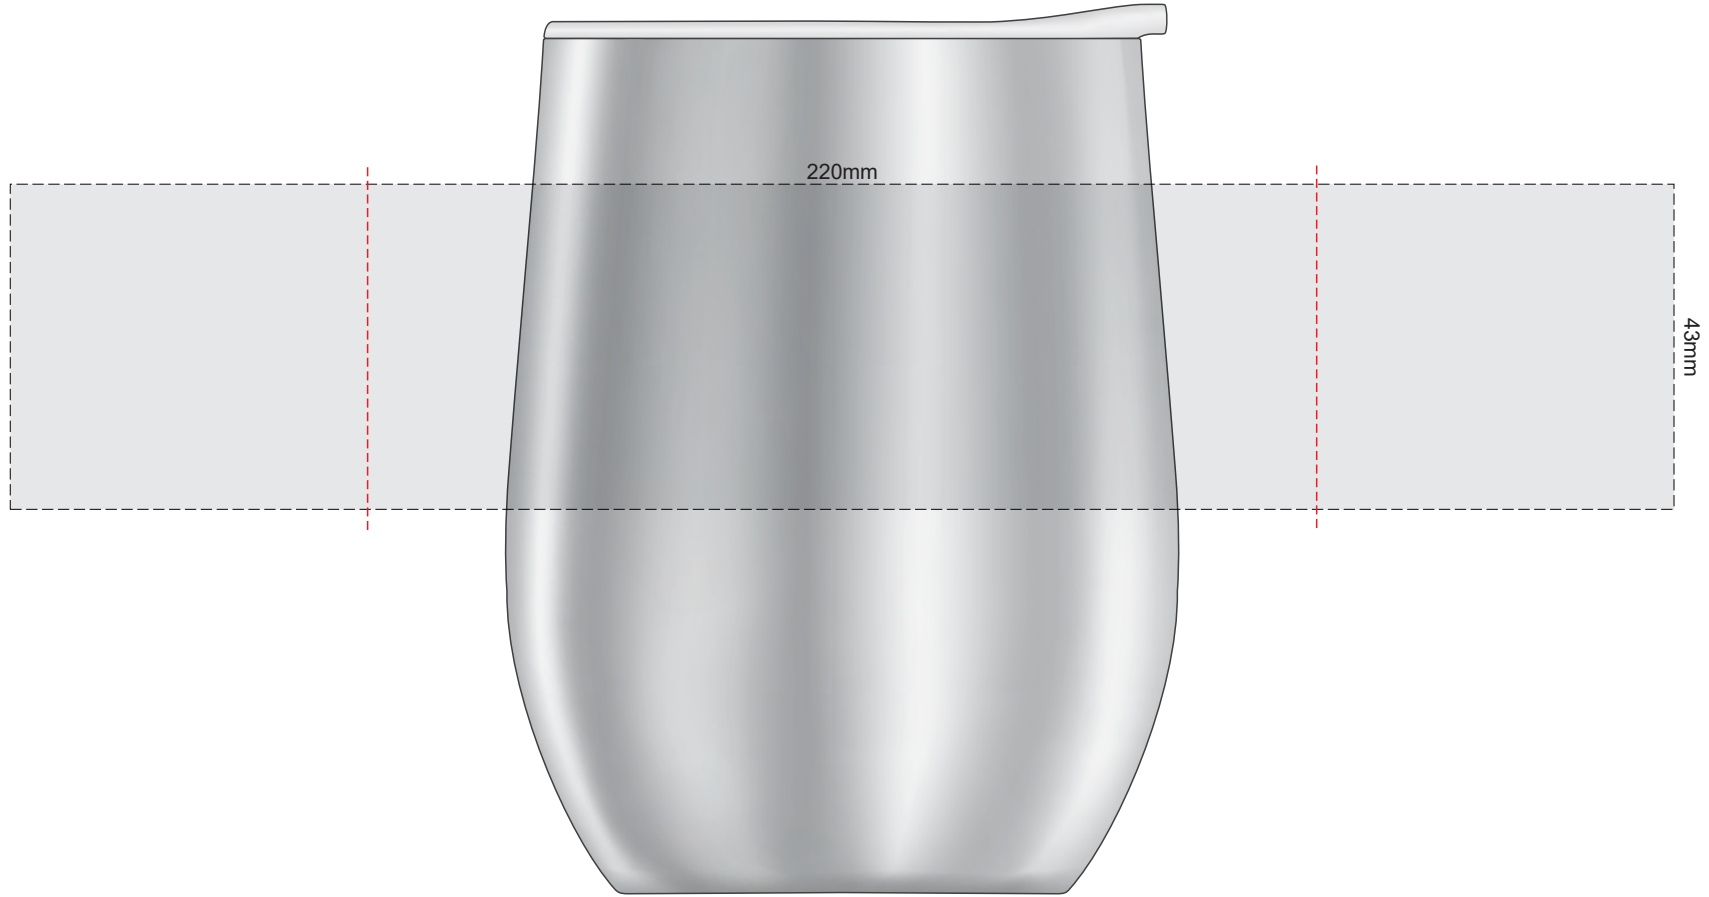

100% of Actual Size
Pad Print

100% of Actual Size
Laser Engraving

Please be aware that artwork will adhere to the shape of the product. Therefore, linear shapes that utilise the full print area may appear skewed from the side perspective due to the tapered nature of the product.

Engraves to a Shiny Steel Finish

100% of Actual Size
Pad Print

100% of Actual Size
Laser Engraving

Please be aware that artwork will adhere to the shape of the product. Therefore, linear shapes that utilise the full print area may appear skewed from the side perspective due to the tapered nature of the product.

 Engraves to a Natural Etch

100% of Actual Size
Screen Print (one colour)

Red Line = Exact opposites of the product
(centre artwork to the red line)

100% of Actual Size
Screen Print (one colour)

Red Line = Exact opposites of the product
(centre artwork to the red line)

100% of Actual Size
Screen Print (one colour)

approximately 25mm unprintable area

90mm

Red Line = Exact opposites of the product
(centre artwork to the red line)

100% of Actual Size
Laser Engraving

Engraves to a Shiny Steel Finish