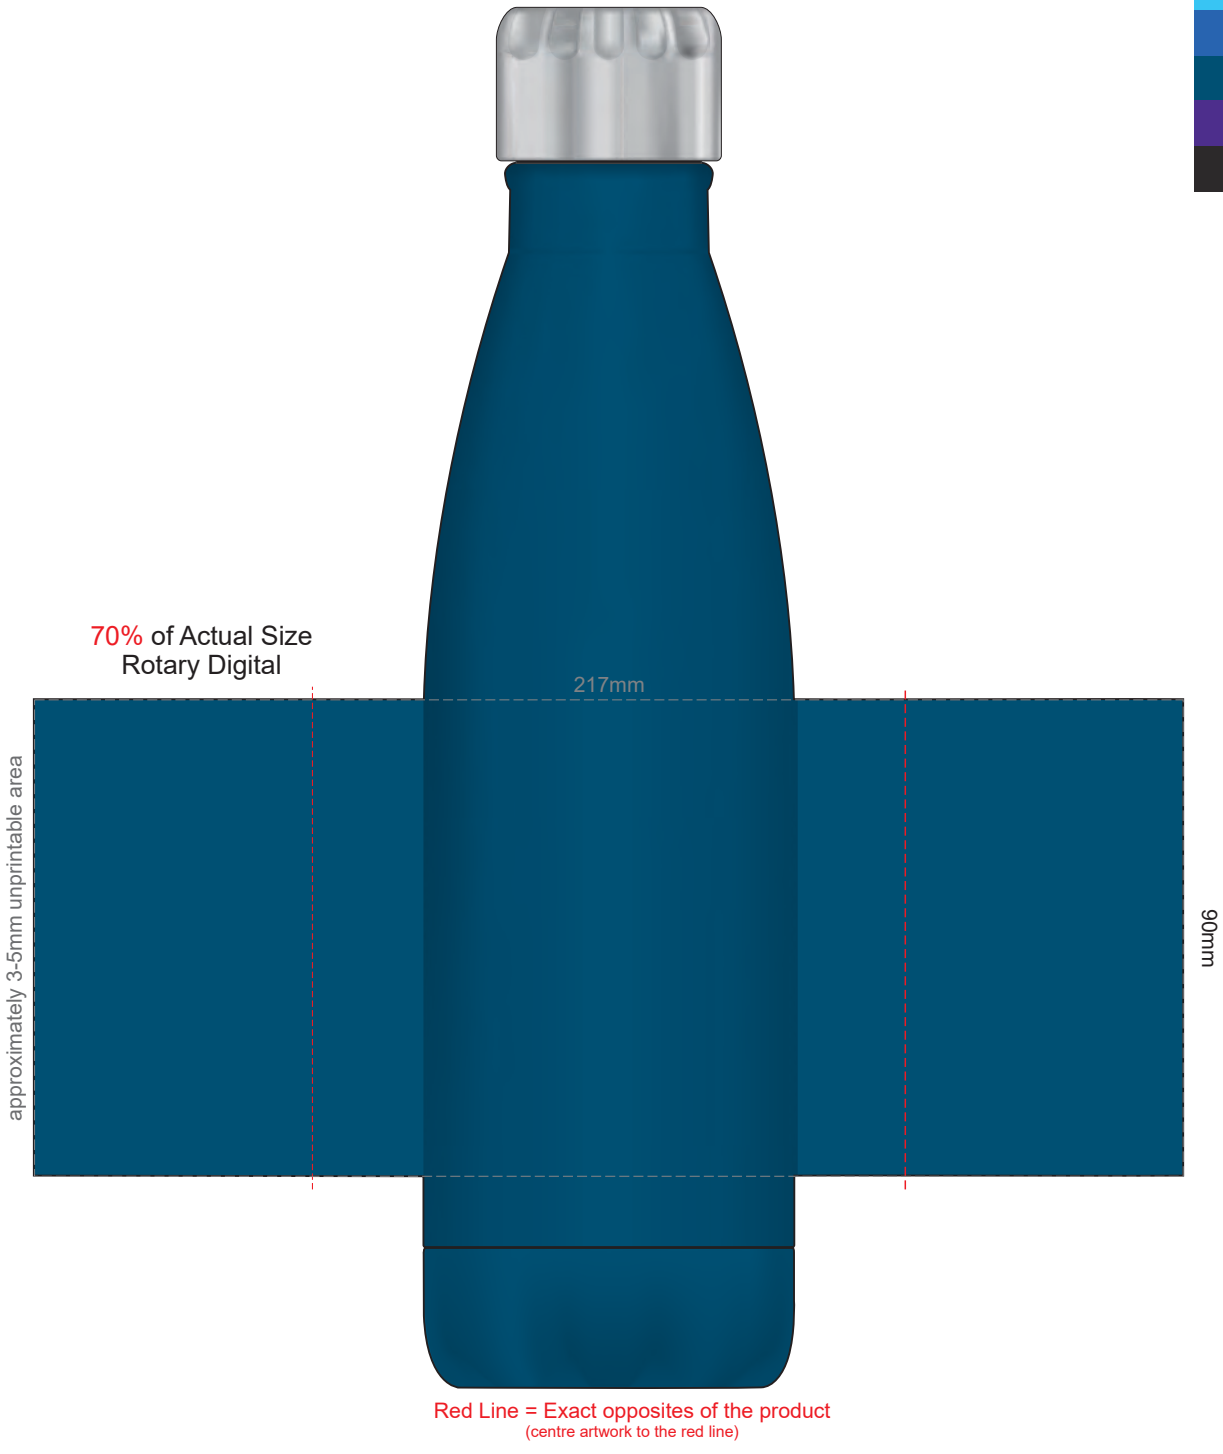

100% of Actual Size
Pad Print

100% of Actual Size
Laser Engraving

Please be aware that artwork will adhere to the shape of the product. Therefore, linear shapes that utilise the full print area may appear skewed from the side perspective due to the tapered nature of the product.

 Engraves to a Natural Etch

100% of Actual Size
Screen Print (one colour)

Red Line = Exact opposites of the product
(centre artwork to the red line)

100% of Actual Size
Screen Print (one colour)

Red Line = Exact opposites of the product
(centre artwork to the red line)

100% of Actual Size
Screen Print (one colour)

approximately 25mm unprintable area

90mm

Red Line = Exact opposites of the product
(centre artwork to the red line)

100% of Actual Size
Laser Engraving

Engraves to a Shiny Steel Finish

100% of Actual Size
Laser Engraving

Silver Engraves to a Natural Etch

70% of Actual Size
Rotary Digital

217mm

90mm

Red Line = Exact opposites of the product
(centre artwork to the red line)