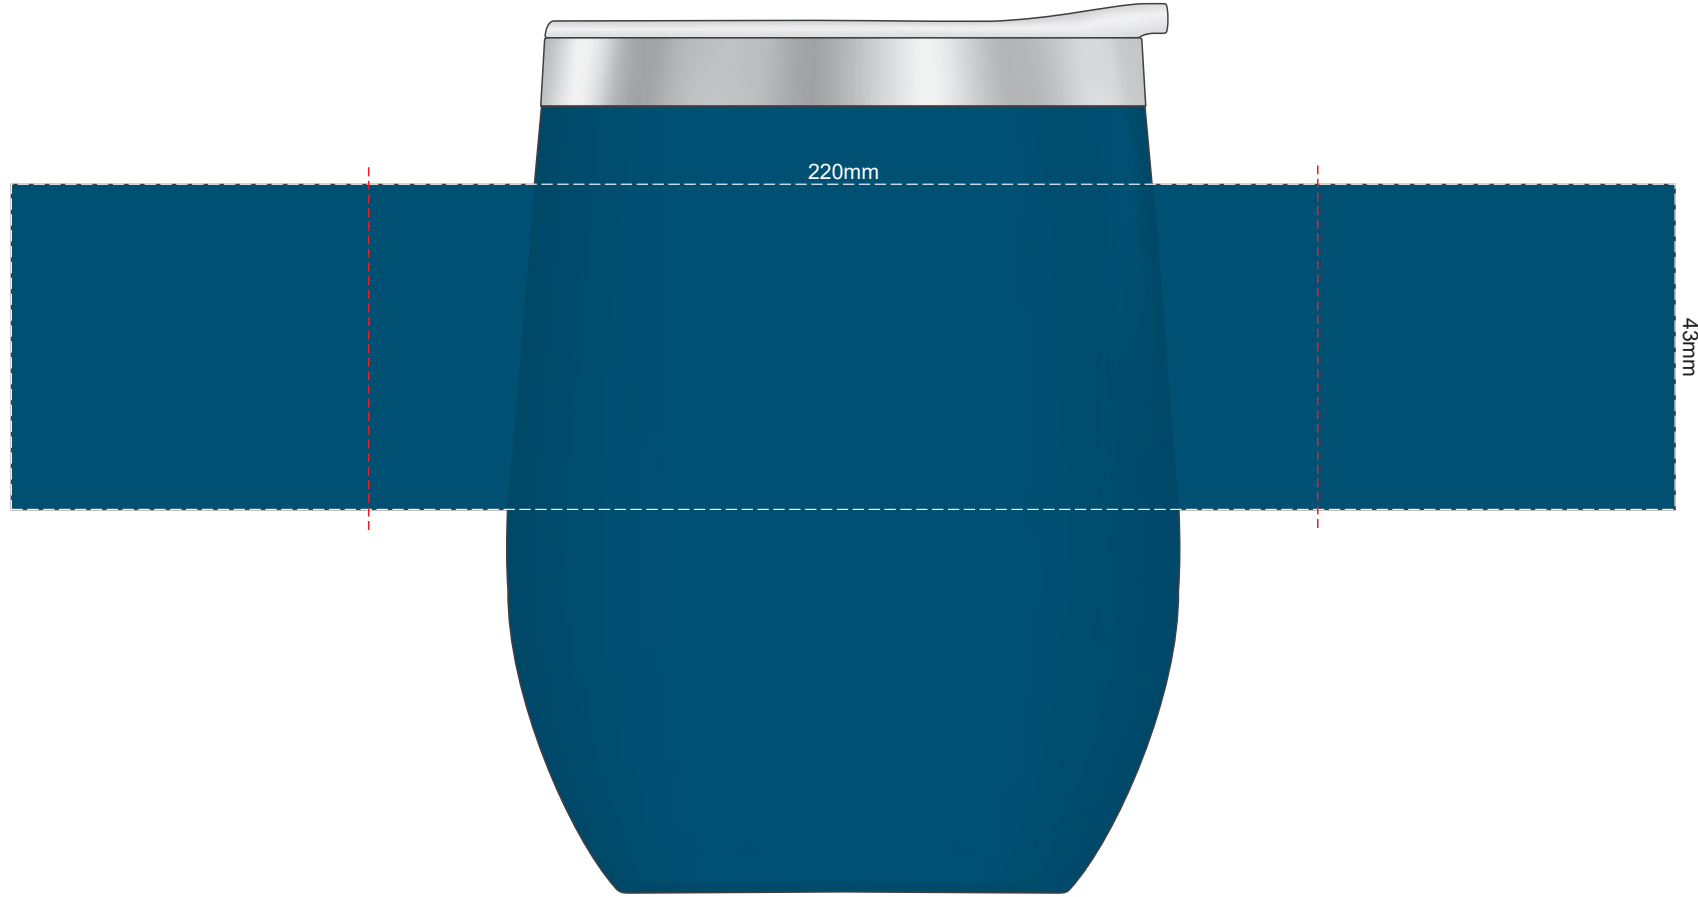

100% of Actual Size
Pad Print

100% of Actual Size
Laser Engraving

Please be aware that artwork will adhere to the shape of the product. Therefore, linear shapes that utilise the full print area may appear skewed from the side perspective due to the tapered nature of the product.

Engraves to a Shiny Steel Finish

100% of Actual Size
Pad Print

100% of Actual Size
Laser Engraving

Please be aware that artwork will adhere to the shape of the product. Therefore, linear shapes that utilise the full print area may appear skewed from the side perspective due to the tapered nature of the product.

 Engraves to a Natural Etch

100% of Actual Size
Screen Print (one colour)

Red Line = Exact opposites of the product
(centre artwork to the red line)

100% of Actual Size
Screen Print (one colour)

Red Line = Exact opposites of the product
(centre artwork to the red line)

100% of Actual Size
Screen Print (one colour)

approximately 25mm unprintable area

90mm

Red Line = Exact opposites of the product
(centre artwork to the red line)

100% of Actual Size
Laser Engraving

Engraves to a Shiny Steel Finish