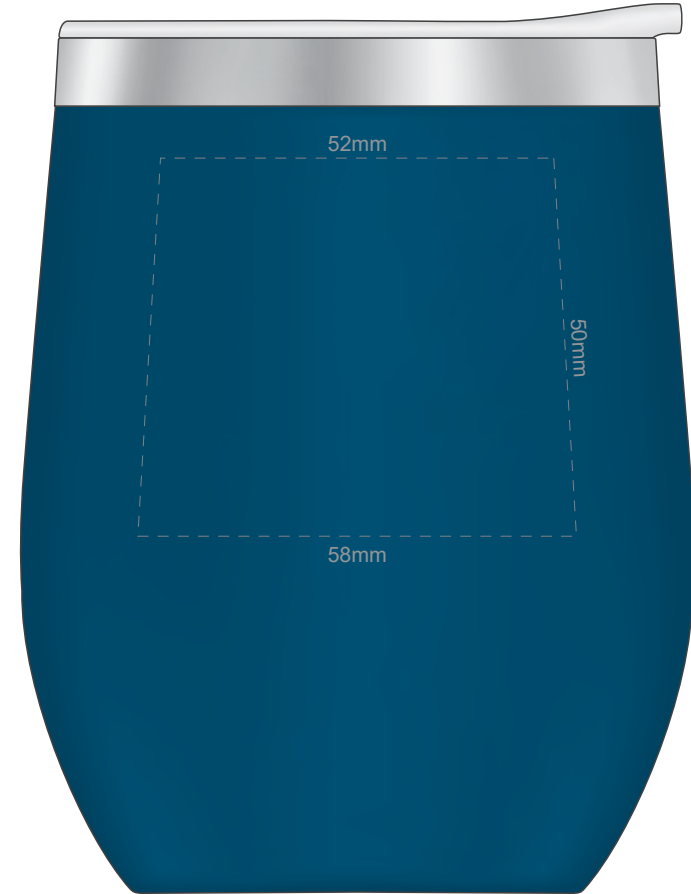

100% of Actual Size
Pad Print

100% of Actual Size
Laser Engraving

Please be aware that artwork will adhere to the shape of the product. Therefore, linear shapes that utilise the full print area may appear skewed from the side perspective due to the tapered nature of the product.

Engraves to a Shiny Steel Finish

100% of Actual Size
Pad Print

100% of Actual Size
Laser Engraving

Please be aware that artwork will adhere to the shape of the product. Therefore, linear shapes that utilise the full print area may appear skewed from the side perspective due to the tapered nature of the product.

 Engraves to a Natural Etch

100% of Actual Size
Screen Print (one colour)

Red Line = Exact opposites of the product
(centre artwork to the red line)

100% of Actual Size
Screen Print (one colour)

Red Line = Exact opposites of the product
(centre artwork to the red line)

100% of Actual Size
Screen Print (one colour)

approximately 25mm unprintable area

90mm

Red Line = Exact opposites of the product
(centre artwork to the red line)

100% of Actual Size
Laser Engraving

Engraves to a Shiny Steel Finish