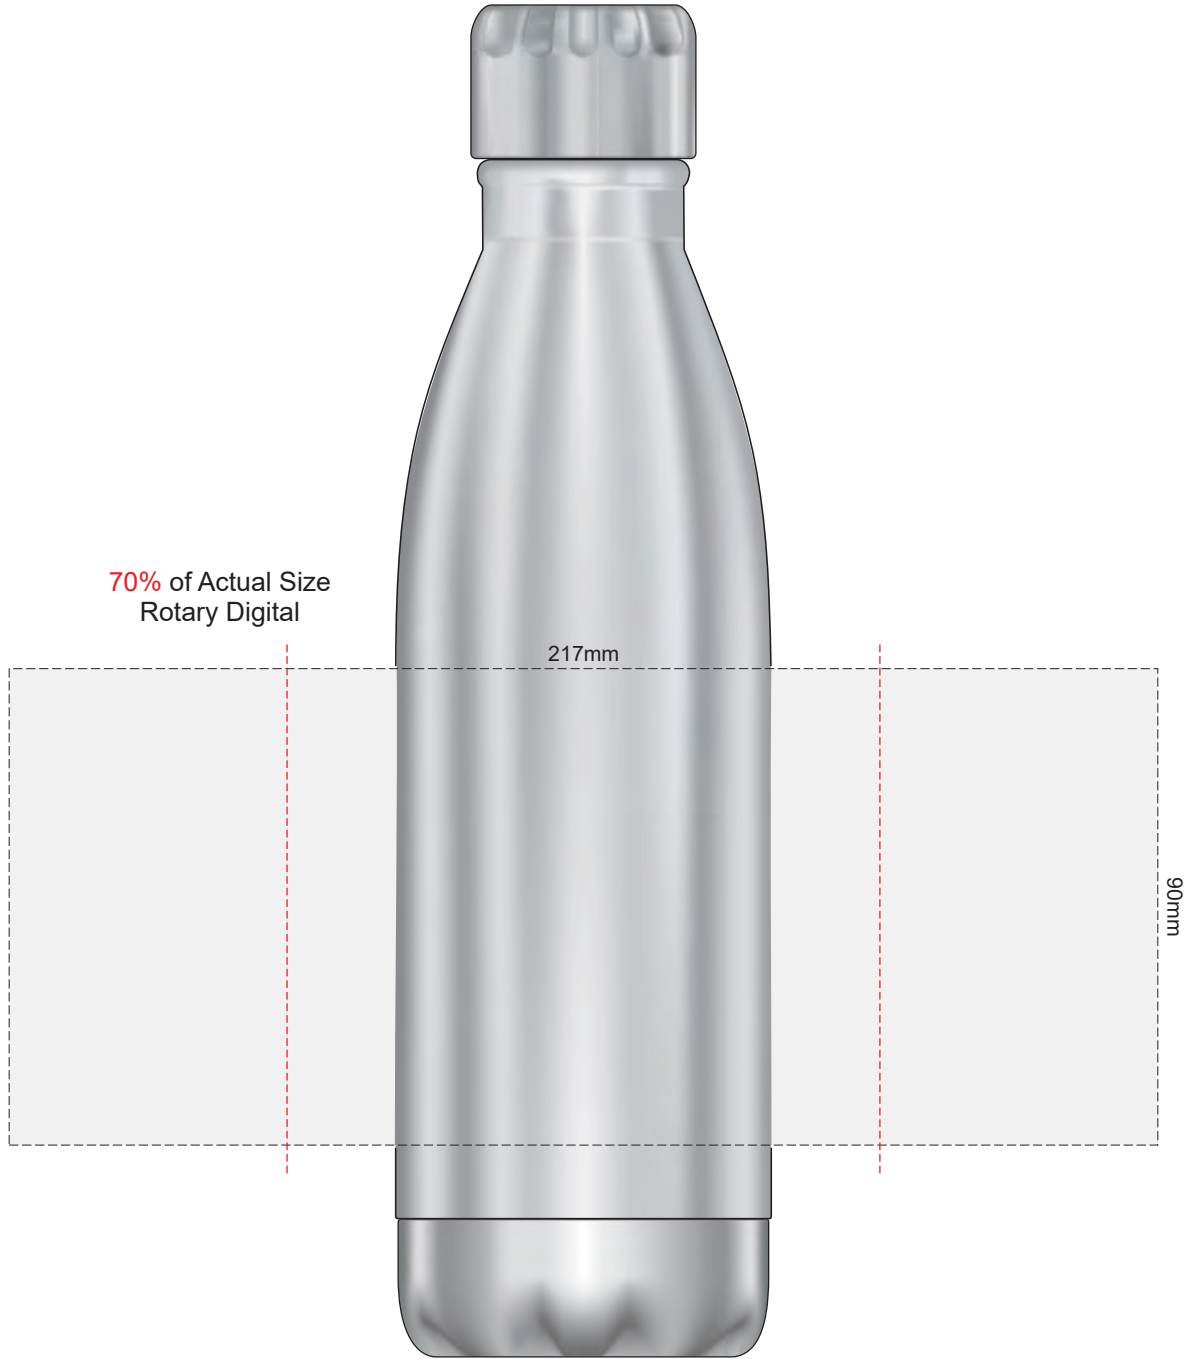

100% of Actual Size
Pad Print

100% of Actual Size
Laser Engraving

Please be aware that artwork will adhere to the shape of the product. Therefore, linear shapes that utilise the full print area may appear skewed from the side perspective due to the tapered nature of the product.

 Engraves to a Natural Etch

100% of Actual Size
Screen Print (one colour)

Red Line = Exact opposites of the product
(centre artwork to the red line)

100% of Actual Size
Screen Print (one colour)

Red Line = Exact opposites of the product
(centre artwork to the red line)

100% of Actual Size
Screen Print (one colour)

approximately 25mm unprintable area

90mm

Red Line = Exact opposites of the product
(centre artwork to the red line)

100% of Actual Size
Laser Engraving

Engraves to a Shiny Steel Finish

100% of Actual Size
Laser Engraving

Silver Engraves to a Natural Etch

70% of Actual Size
Rotary Digital

217mm

90mm

Red Line = Exact opposites of the product
(centre artwork to the red line)