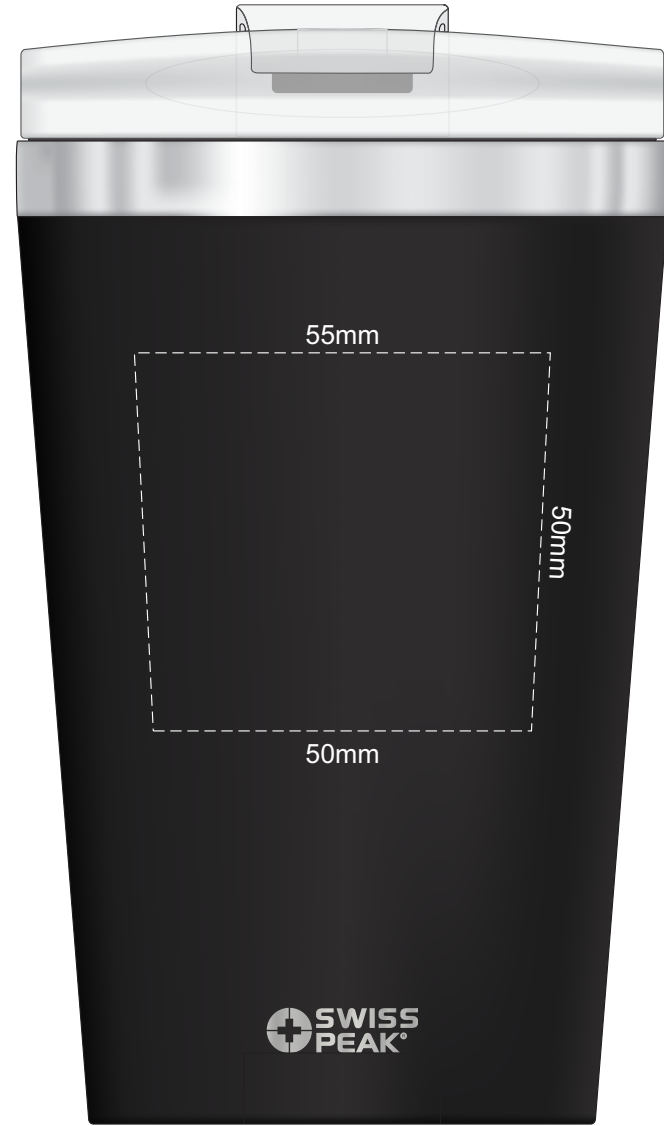

100% of Actual Size
Pad Print

100% of Actual Size
Laser Engraving

Engraves to a Shiny Steel finish