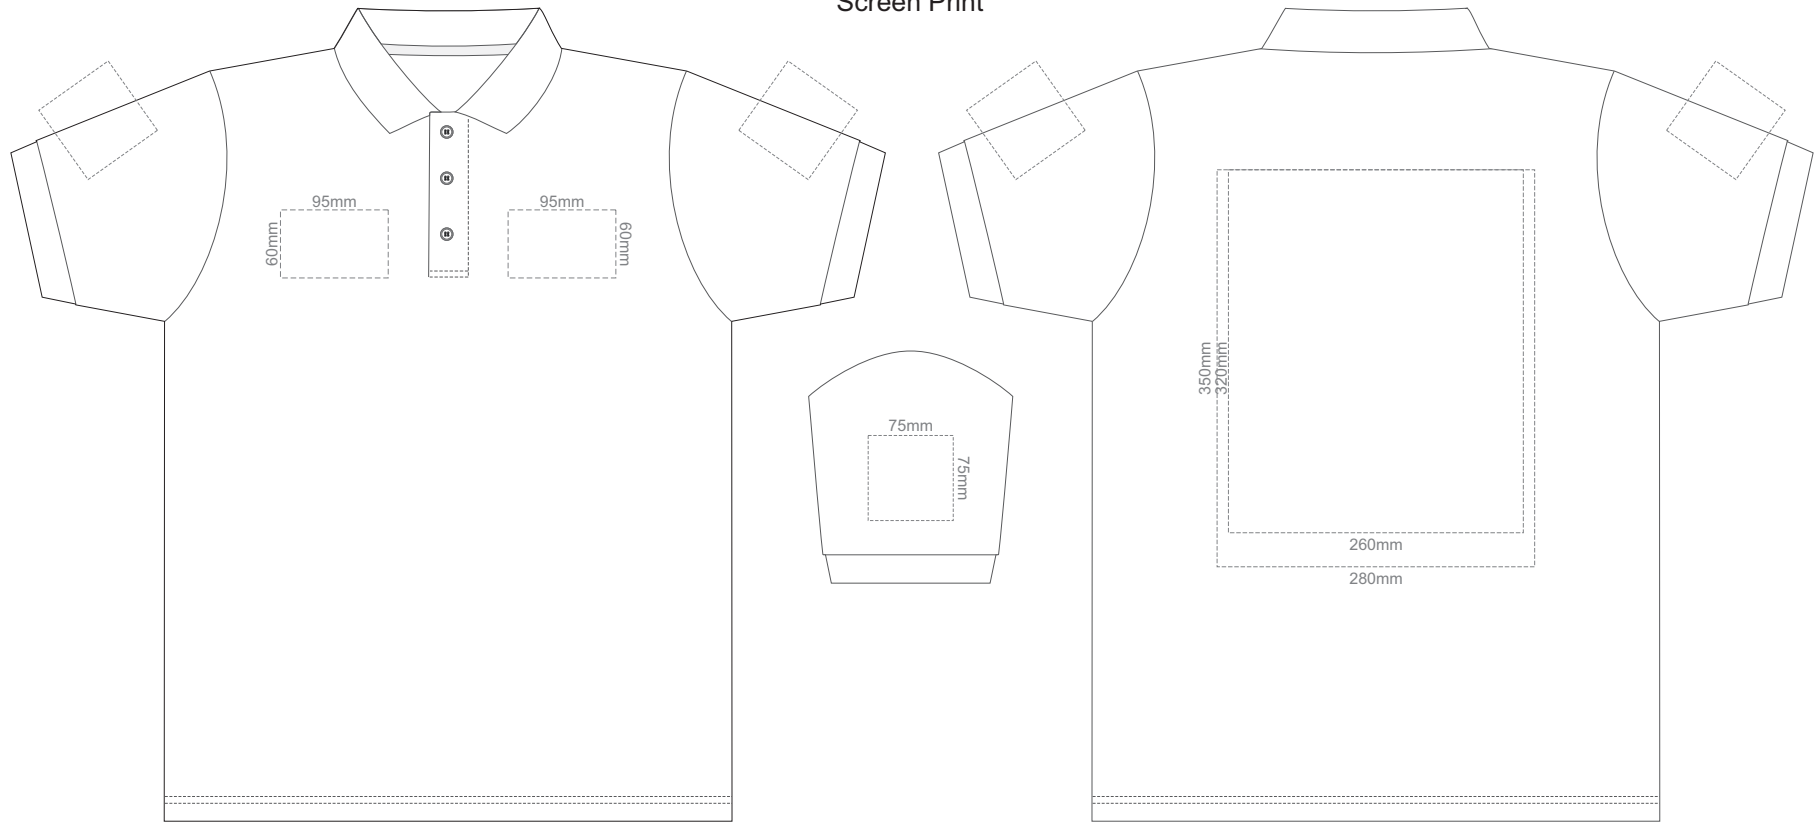

15% of Actual Size
Screen Print

ADULT SMALL

15% of Actual Size
Screen Print

ADULT MEDIUM

15% of Actual Size
Screen Print

ADULT LARGE

15% of Actual Size
Screen Print

ADULT XL

15% of Actual Size
Colourflex Transfer

FRONT ADULT SMALL

BACK ADULT SMALL

Print area 280x200mm can be rotated to best suit.

ADULT SMALL

15% of Actual Size
Colourflex Transfer

FRONT ADULT MEDIUM

BACK ADULT MEDIUM

Print area 280x200mm can be rotated to best suit.

ADULT MEDIUM

15% of Actual Size
Colourflex Transfer

FRONT ADULT LARGE

BACK ADULT LARGE

Print area 280x200mm can be rotated to best suit.

ADULT LARGE

15% of Actual Size
Colourflex Transfer

FRONT ADULT XL

BACK ADULT XL

Print area 280x200mm can be rotated to best suit.

ADULT XL

15% of Actual Size
Colourflex Transfer

FRONT ADULT XXL

BACK ADULT XXL

Print area 280x200mm can be rotated to best suit.