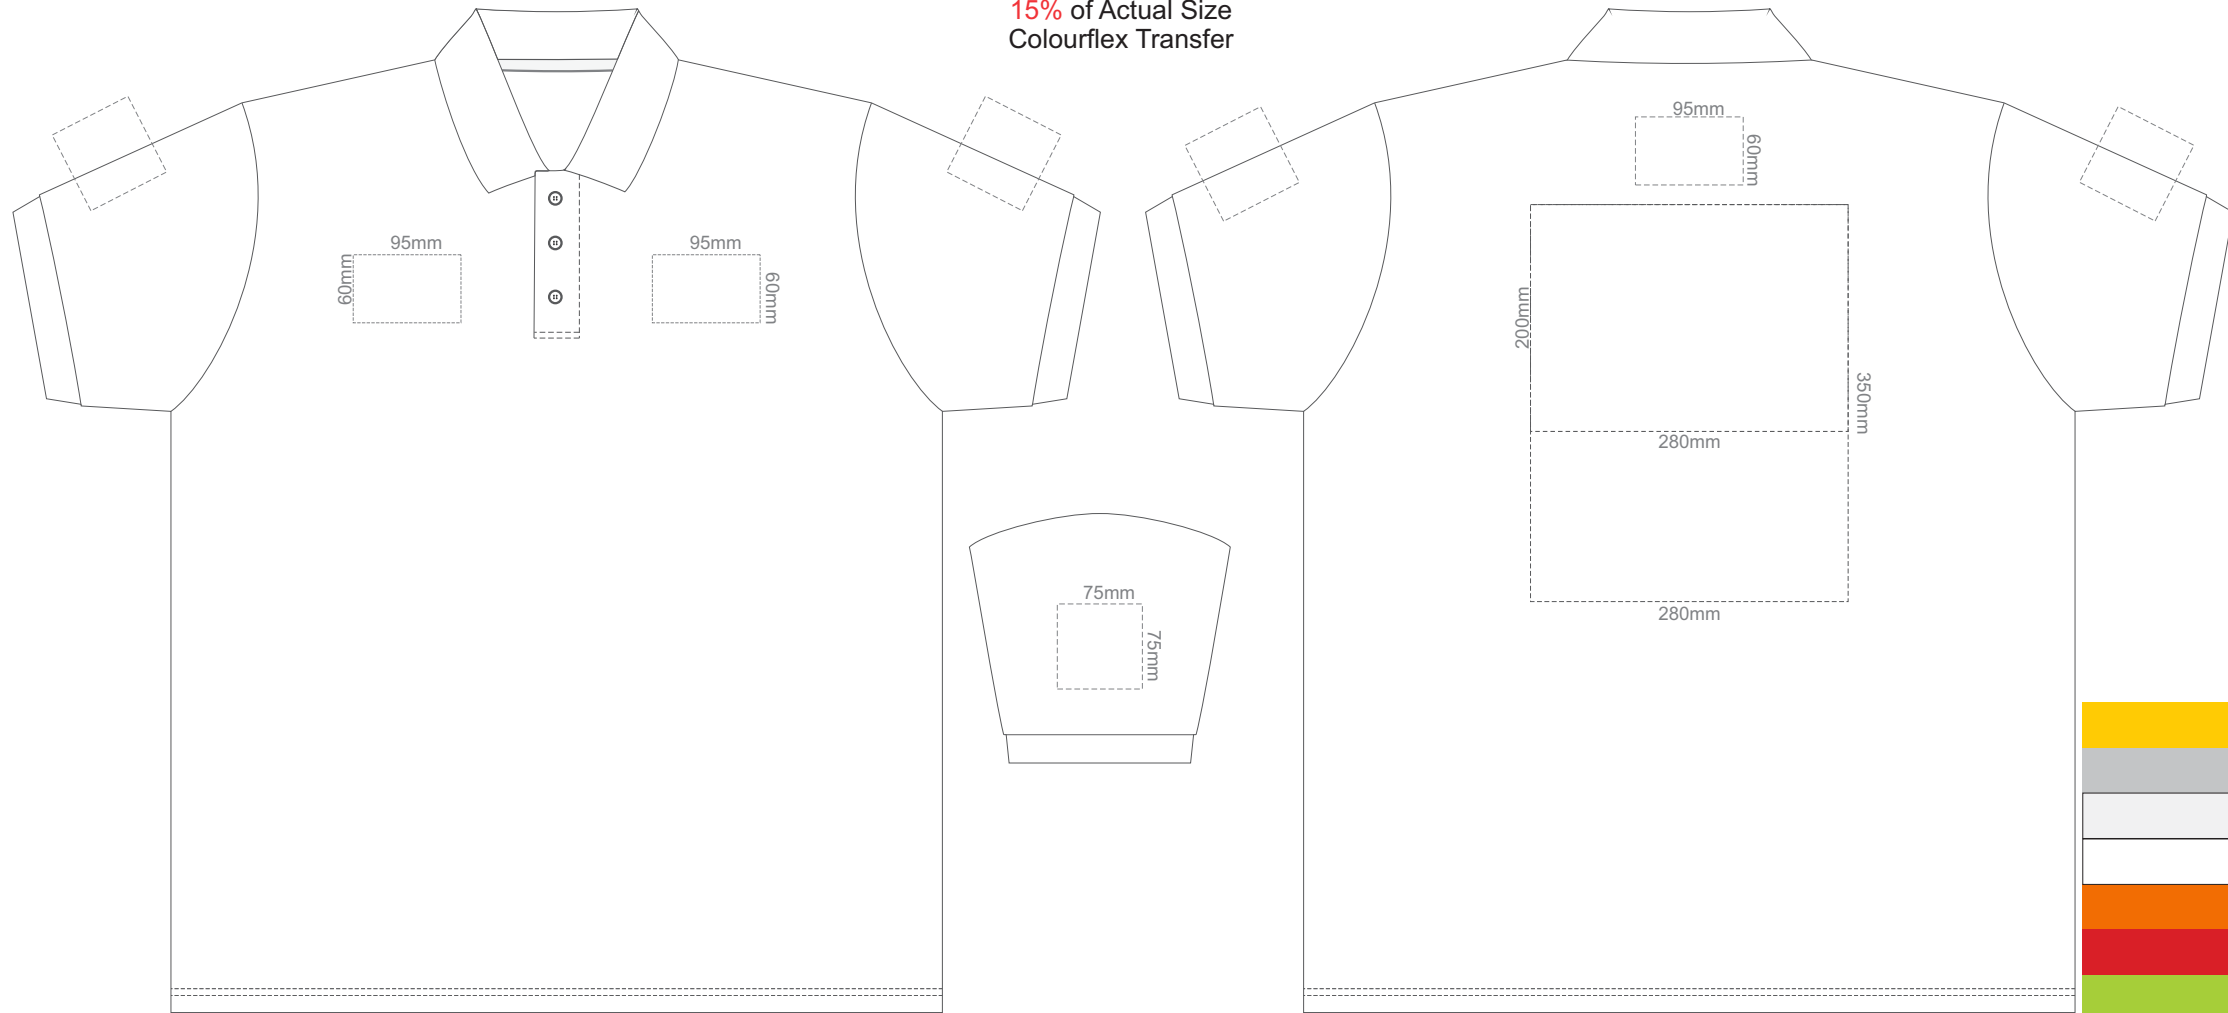

FRONT ADULT XL

BACK ADULT XL

Print area 280x200mm can be rotated to best suit.

ADULT XL

15% of Actual Size
Colourflex Transfer

FRONT ADULT XXL

BACK ADULT XXL

Print area 280x200mm can be rotated to best suit.

ADULT XXL

15% of Actual Size
Colourflex Transfer

FRONT ADULT 3XL

BACK ADULT 3XL

Print area 280x200mm can be rotated to best suit.

ADULT 3XL

15% of Actual Size
Colourflex Transfer

FRONT ADULT 4XL

BACK ADULT 4XL

Print area 280x200mm can be rotated to best suit.

ADULT 4XL

15% of Actual Size
Colourflex Transfer

FRONT ADULT 5XL

BACK ADULT 5XL

Print area 280x200mm can be rotated to best suit.

ADULT 5XL