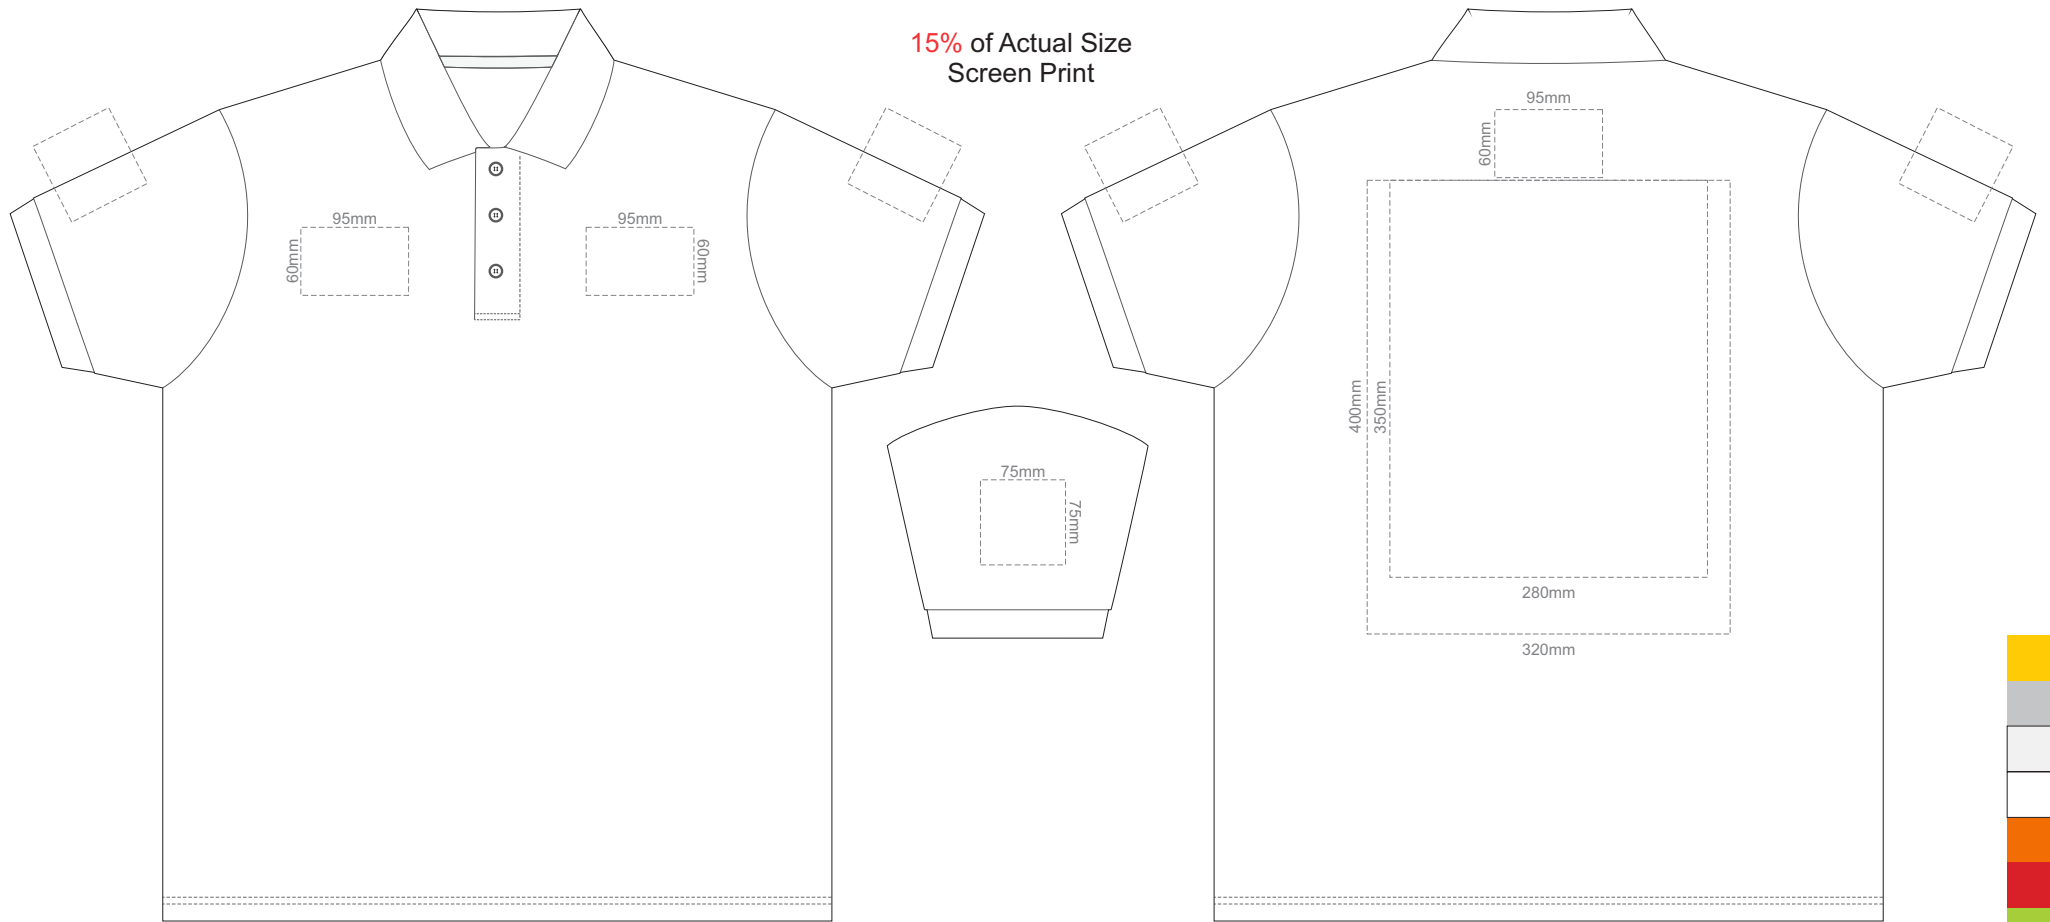

15% of Actual Size
Screen Print

ADULT SMALL

15% of Actual Size
Screen Print

ADULT MEDIUM

15% of Actual Size
Screen Print

ADULT LARGE

15% of Actual Size
Screen Print

ADULT XL

15% of Actual Size
Colourflex Transfer

FRONT ADULT SMALL

BACK ADULT SMALL

Print area 280x200mm can be rotated to best suit.

ADULT SMALL

15% of Actual Size
Colourflex Transfer

FRONT ADULT MEDIUM

BACK ADULT MEDIUM

Print area 280x200mm can be rotated to best suit.

ADULT MEDIUM

15% of Actual Size
Colourflex Transfer

FRONT ADULT LARGE

BACK ADULT LARGE

Print area 280x200mm can be rotated to best suit.

ADULT LARGE

15% of Actual Size
Colourflex Transfer

FRONT ADULT XL

BACK ADULT XL

Print area 280x200mm can be rotated to best suit.

ADULT XL

15% of Actual Size
Colourflex Transfer

FRONT ADULT XXL

BACK ADULT XXL

Print area 280x200mm can be rotated to best suit.