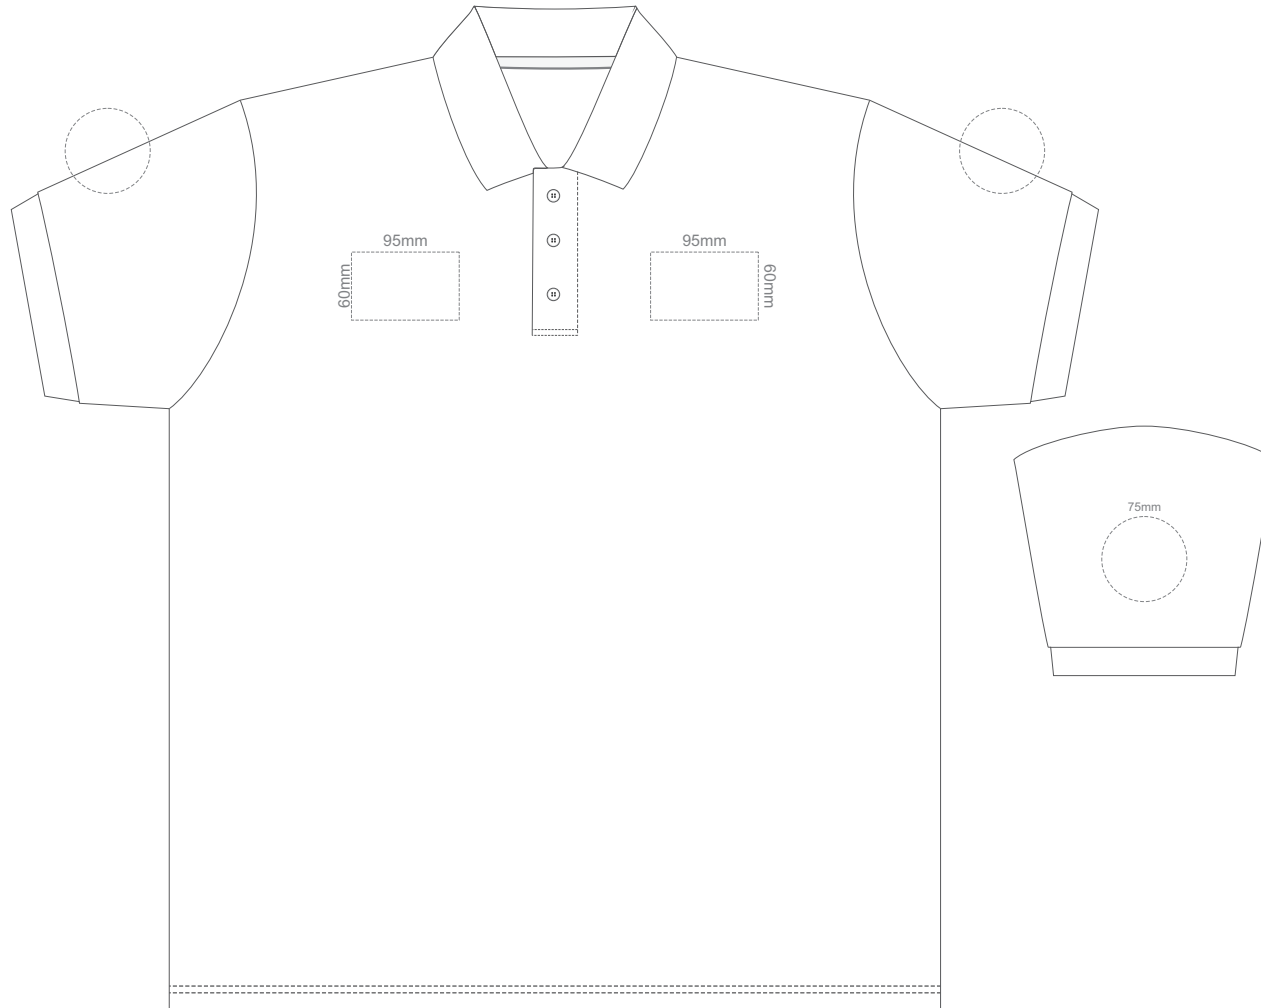

15% of Actual Size
Embroidery

ADULT 4XL