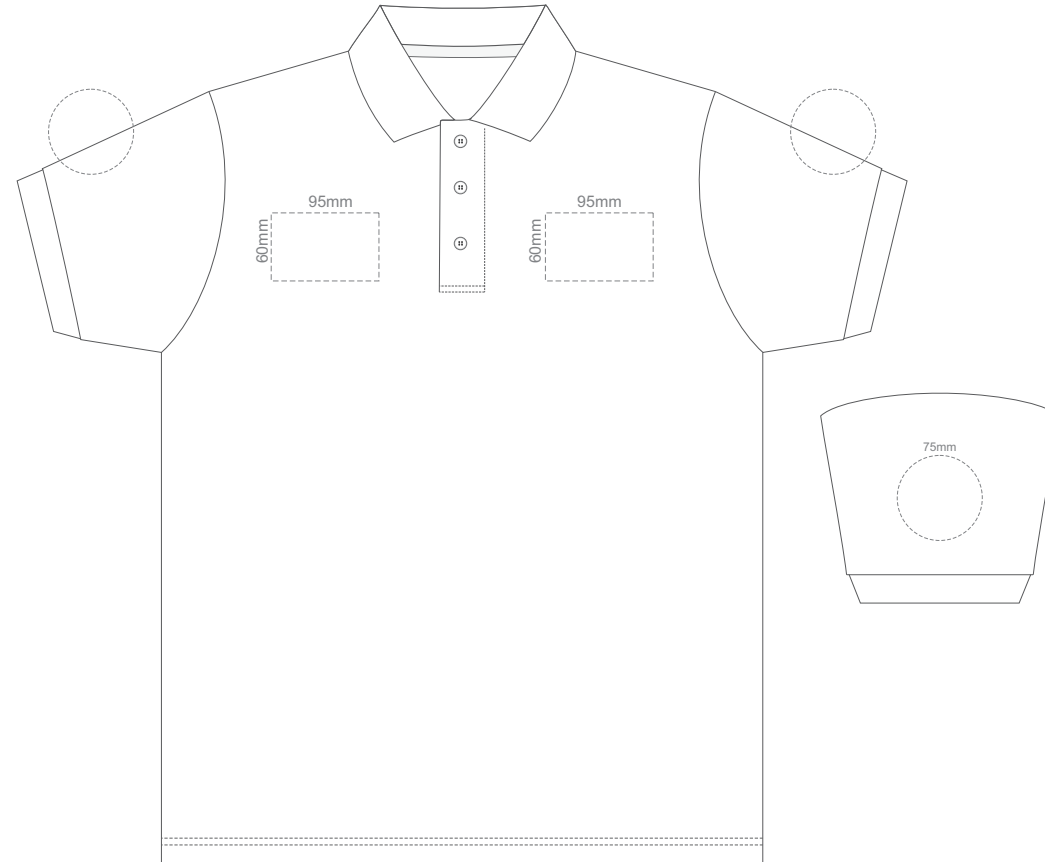

15% of Actual Size
Embroidery

ADULT MEDIUM