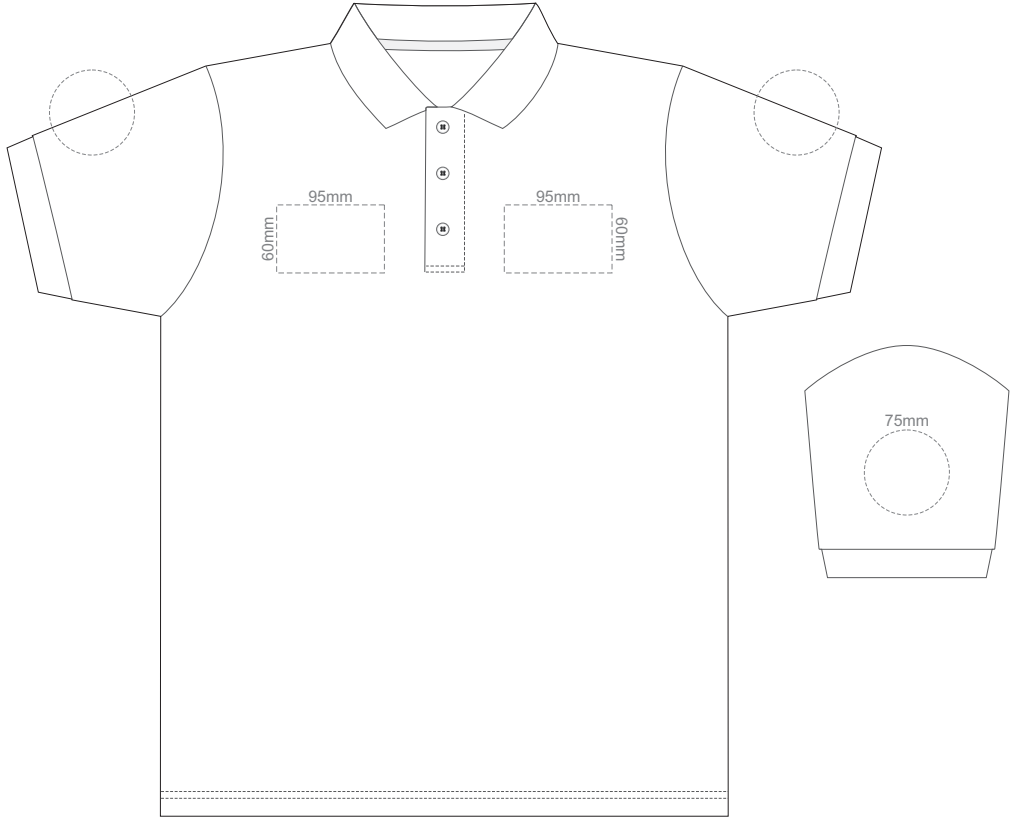

15% of Actual Size
Embroidery

ADULT SMALL