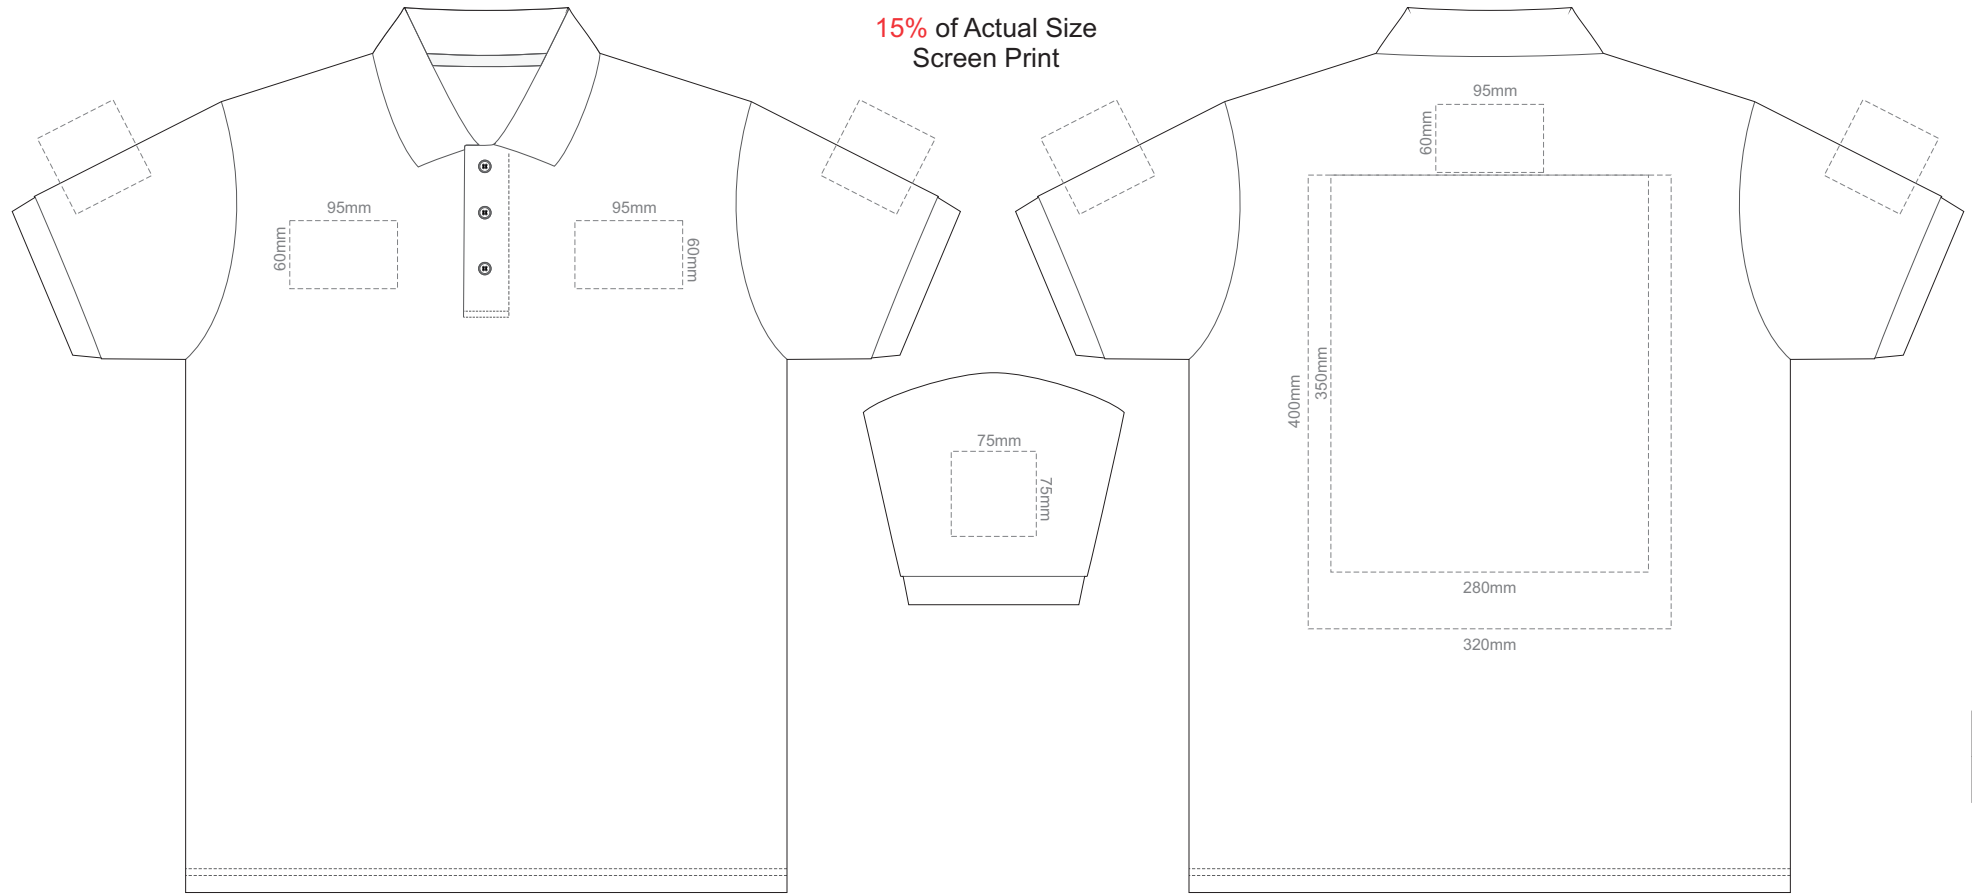

15% of Actual Size
Screen Print

ADULT SMALL

15% of Actual Size
Screen Print

ADULT MEDIUM

15% of Actual Size
Screen Print

ADULT LARGE

15% of Actual Size
Screen Print

ADULT XL

15% of Actual Size
Colourflex Transfer

FRONT ADULT SMALL

BACK ADULT SMALL

Print area 280x200mm can be rotated to best suit.

ADULT SMALL

15% of Actual Size
Colourflex Transfer

FRONT ADULT MEDIUM

BACK ADULT MEDIUM

Print area 280x200mm can be rotated to best suit.

ADULT MEDIUM

15% of Actual Size
Colourflex Transfer

FRONT ADULT LARGE

BACK ADULT LARGE

Print area 280x200mm can be rotated to best suit.

ADULT LARGE

15% of Actual Size
Colourflex Transfer

FRONT ADULT XL

BACK ADULT XL

Print area 280x200mm can be rotated to best suit.

ADULT XL

15% of Actual Size
Colourflex Transfer

FRONT ADULT XXL

BACK ADULT XXL

Print area 280x200mm can be rotated to best suit.