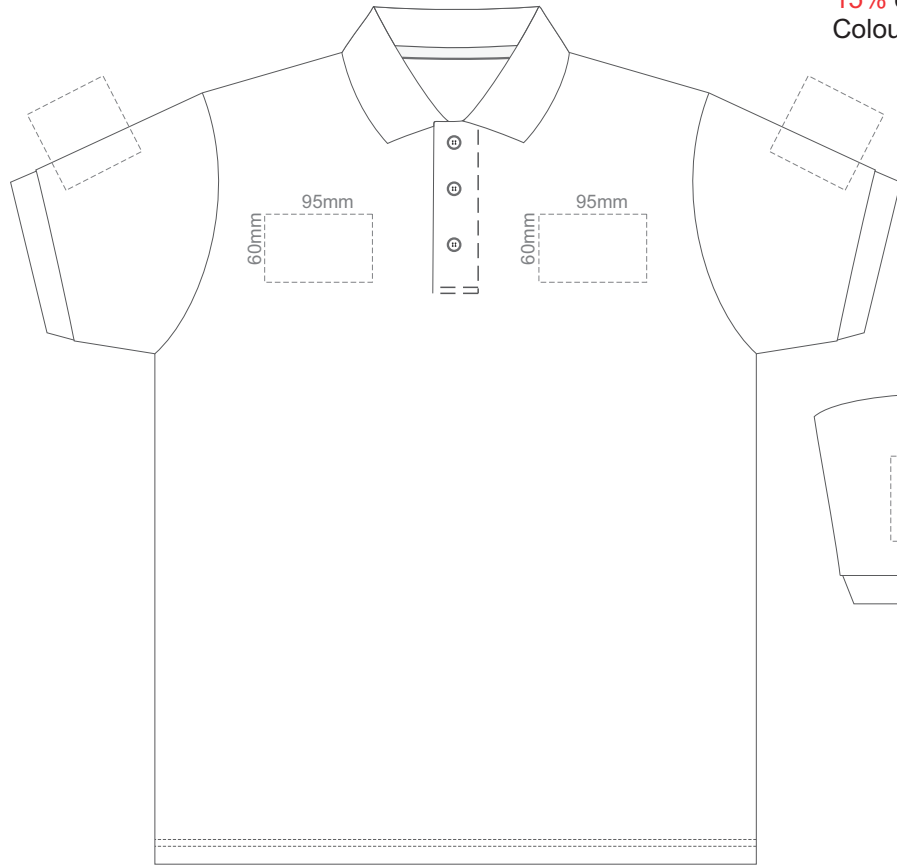

15% of Actual Size
Colourflex Transfer

FRONT ADULT SMALL

BACK ADULT SMALL

Print area 280x200mm can be rotated to best suit.

ADULT SMALL

15% of Actual Size
Colourflex Transfer

FRONT ADULT MEDIUM

BACK ADULT MEDIUM

Print area 280x200mm can be rotated to best suit.

ADULT MEDIUM

15% of Actual Size
Colourflex Transfer

FRONT ADULT LARGE

BACK ADULT LARGE

Print area 280x200mm can be rotated to best suit.

ADULT LARGE

15% of Actual Size
Colourflex Transfer

FRONT ADULT XL

BACK ADULT XL

Print area 280x200mm can be rotated to best suit.

ADULT XL

15% of Actual Size
Colourflex Transfer

FRONT ADULT XXL

BACK ADULT XXL

Print area 280x200mm can be rotated to best suit.