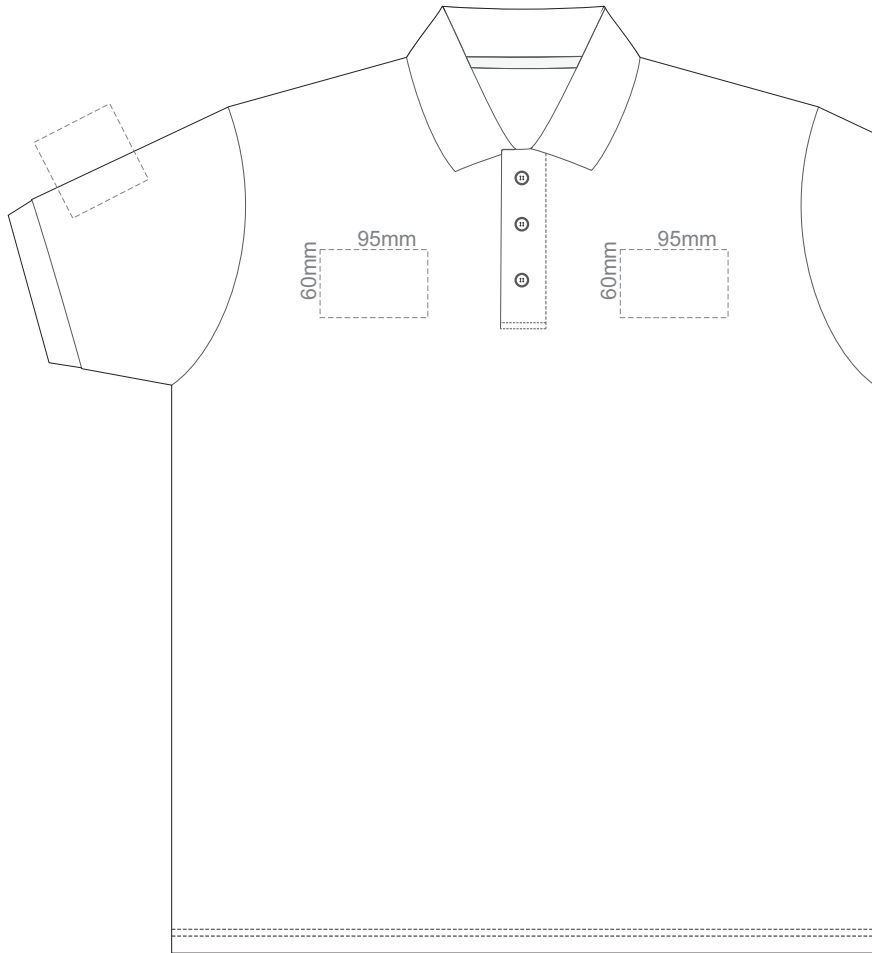

Print area 280x200mm can be rotated to best suit.

ADULT MEDIUM

15% of Actual Size
Colourflex Transfer

FRONT ADULT LARGE

BACK ADULT LARGE

Print area 280x200mm can be rotated to best suit.

ADULT LARGE

15% of Actual Size
Colourflex Transfer

FRONT ADULT XL

BACK ADULT XL

Print area 280x200mm can be rotated to best suit.

ADULT XL

15% of Actual Size
Colourflex Transfer

FRONT ADULT XXL

BACK ADULT XXL

Print area 280x200mm can be rotated to best suit.

ADULT XXL

15% of Actual Size
Colourflex Transfer

FRONT ADULT 3XL

BACK ADULT 3XL

Print area 280x200mm can be rotated to best suit.

ADULT 3XL

15% of Actual Size
Colourflex Transfer

FRONT ADULT 4XL

BACK ADULT 4XL

Print area 280x200mm can be rotated to best suit.

ADULT 4XL

15% of Actual Size
Colourflex Transfer

FRONT ADULT 5XL

BACK ADULT 5XL

Print area 280x200mm can be rotated to best suit.

ADULT 5XL