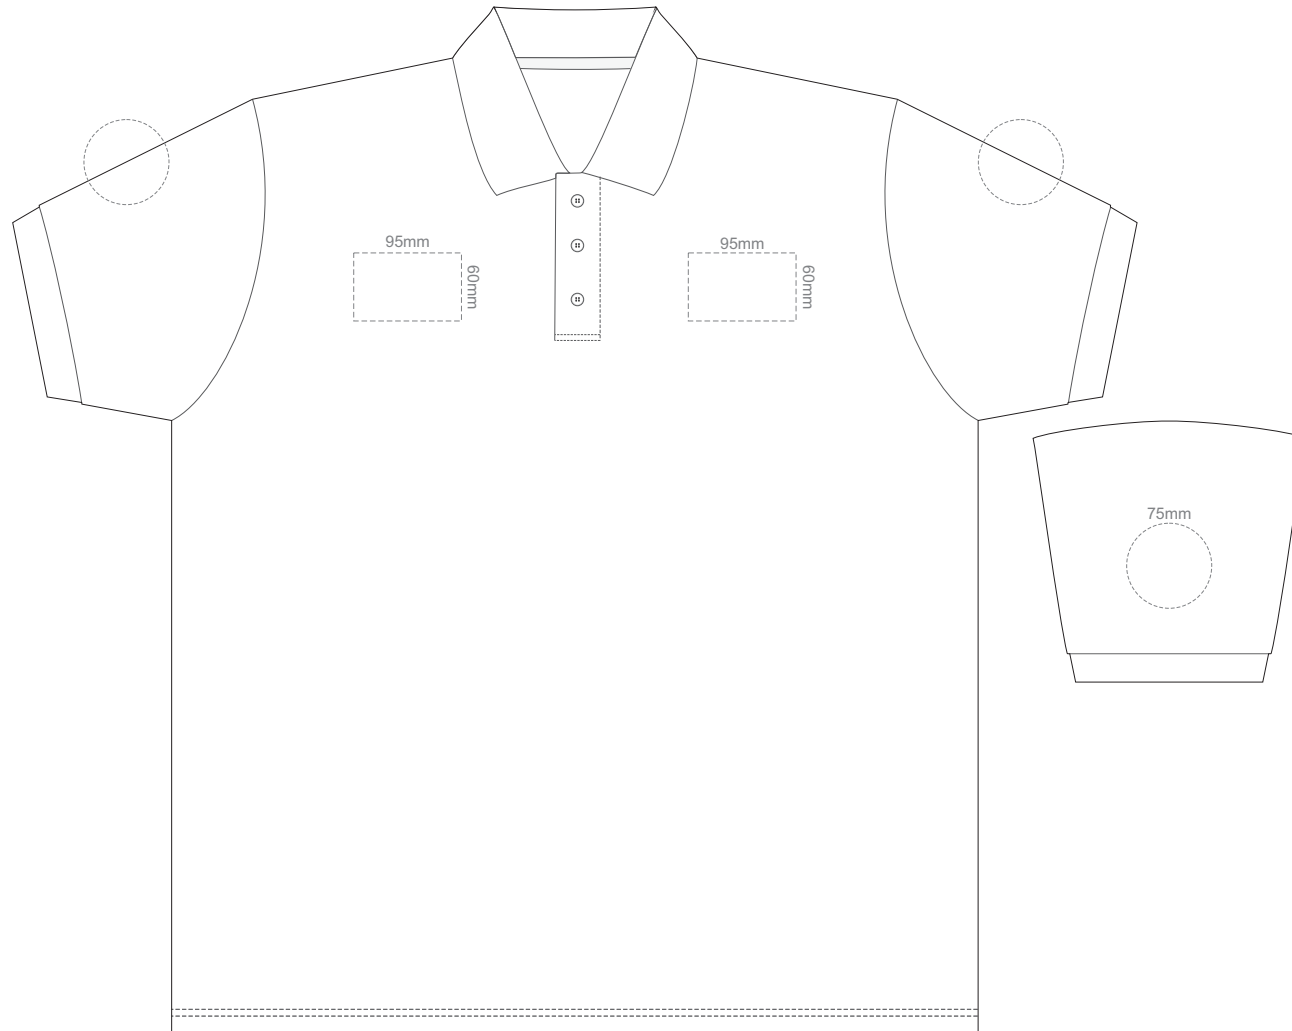

15% of Actual Size
Embroidery

ADULT 5XL