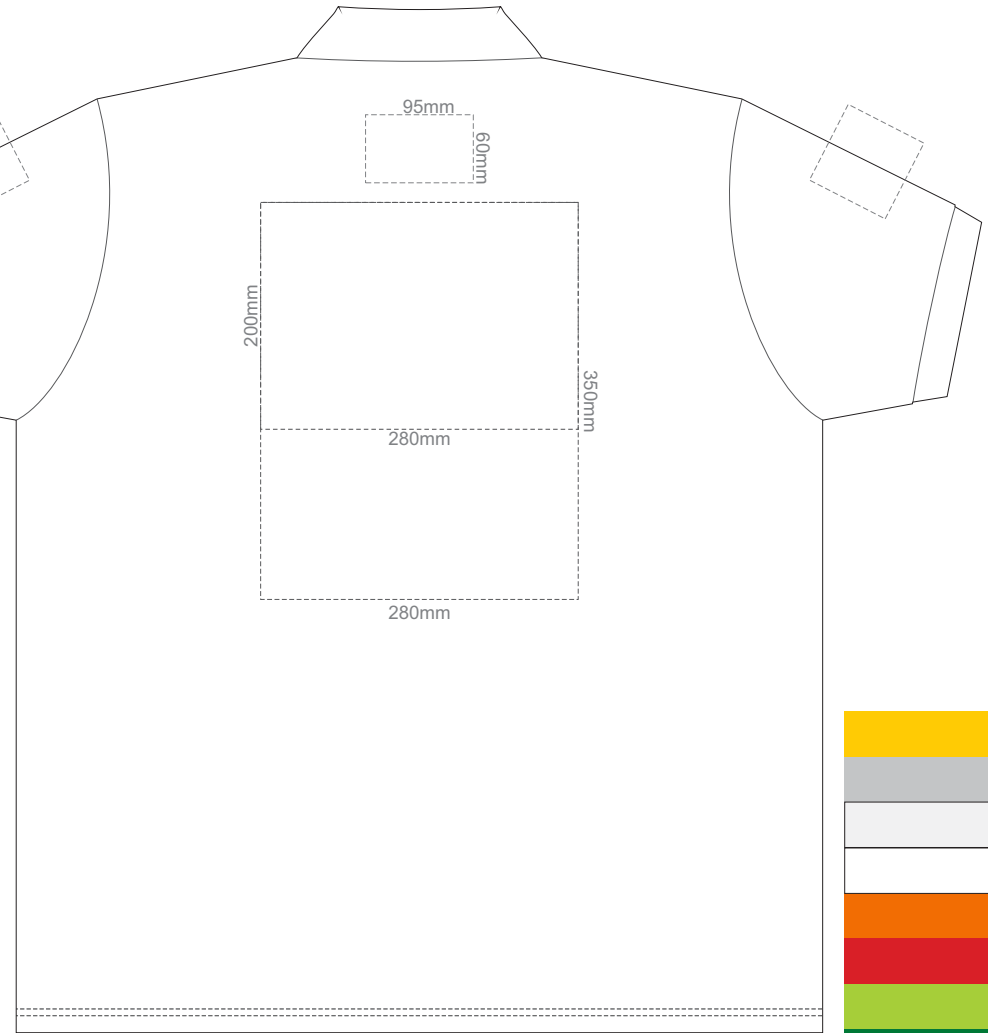

15% of Actual Size
Colourflex Transfer

FRONT ADULT SMALL

BACK ADULT SMALL

Print area 280x200mm can be rotated to best suit.

ADULT SMALL

15% of Actual Size
Colourflex Transfer

FRONT ADULT MEDIUM

BACK ADULT MEDIUM

FRONT ADULT XL

BACK ADULT XL

Print area 280x200mm can be rotated to best suit.

ADULT XL

15% of Actual Size
Colourflex Transfer

FRONT ADULT XXL

BACK ADULT XXL

Print area 280x200mm can be rotated to best suit.

ADULT XXL

15% of Actual Size
Colourflex Transfer

FRONT ADULT 3XL

BACK ADULT 3XL

Print area 280x200mm can be rotated to best suit.

ADULT 3XL

15% of Actual Size
Colourflex Transfer

FRONT ADULT 4XL

BACK ADULT 4XL

Print area 280x200mm can be rotated to best suit.

ADULT 4XL

15% of Actual Size
Colourflex Transfer

FRONT ADULT 5XL

BACK ADULT 5XL

Print area 280x200mm can be rotated to best suit.

ADULT 5XL