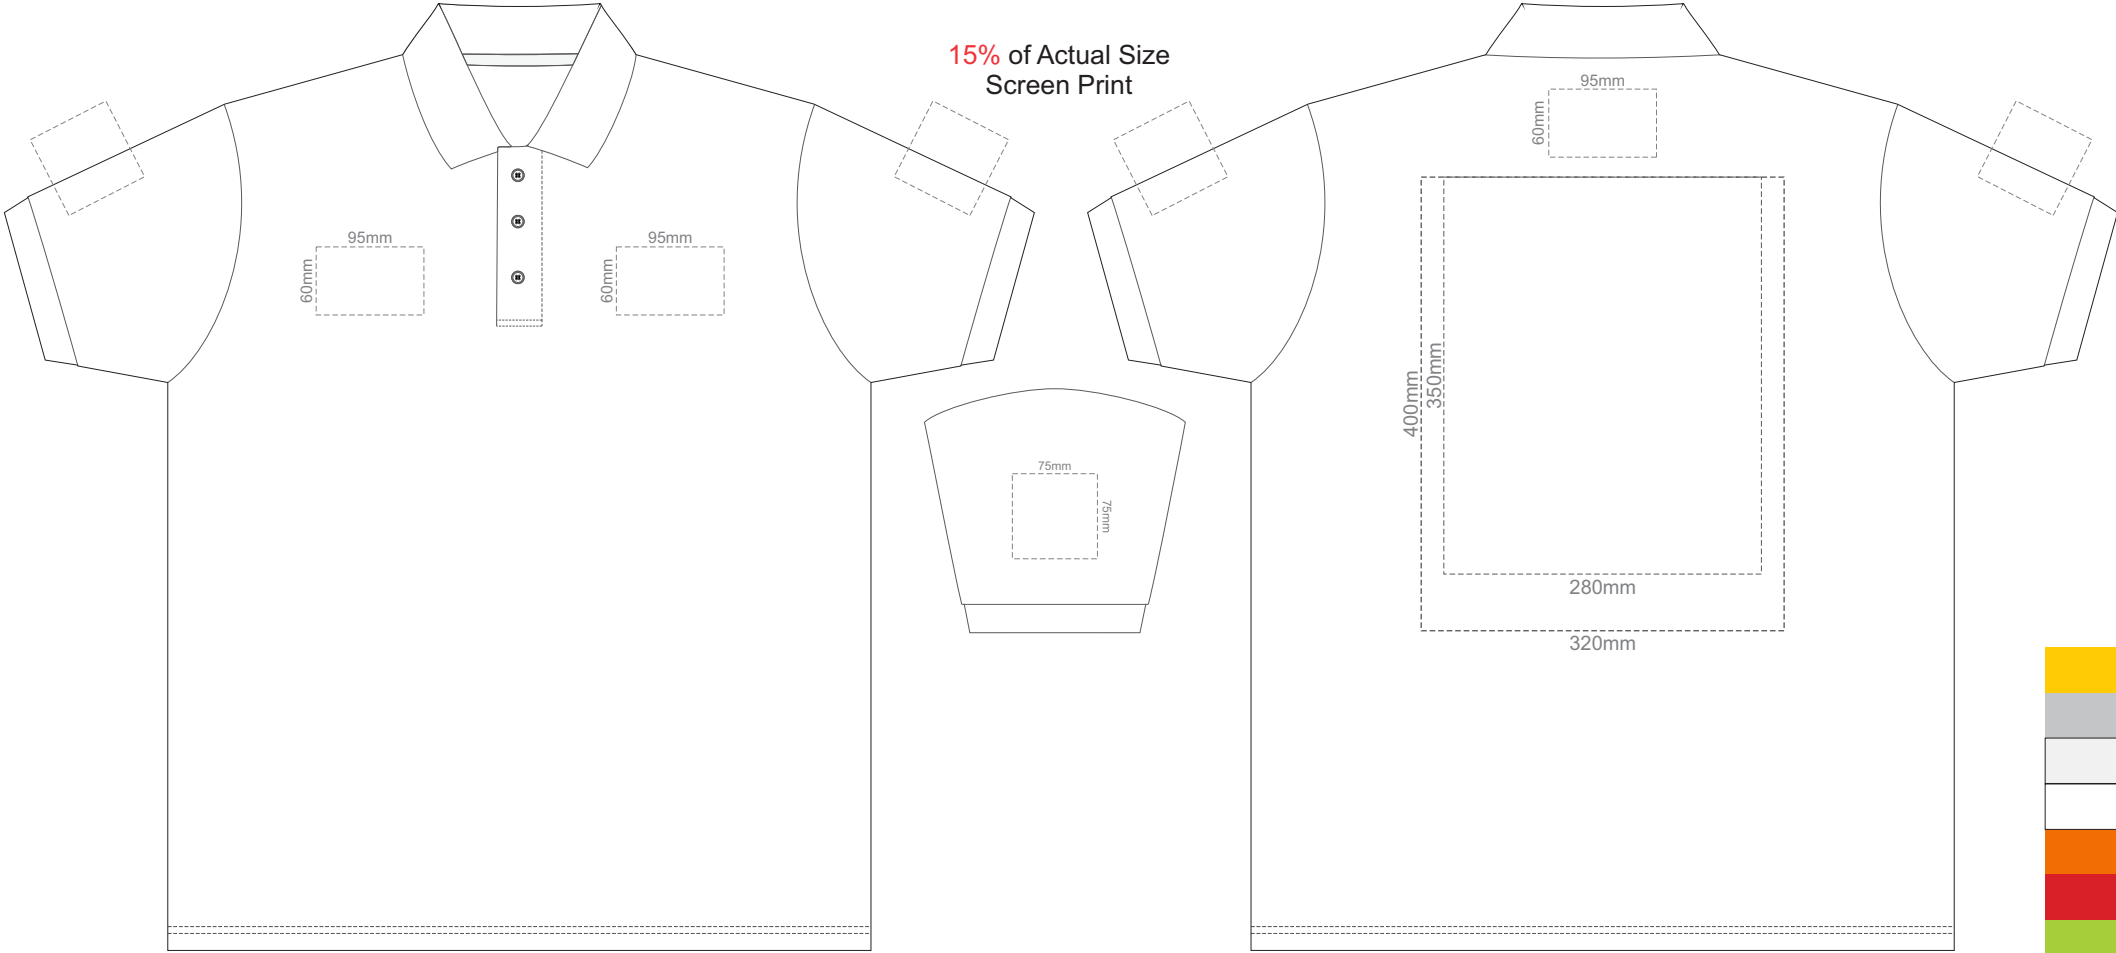

15% of Actual Size
Screen Print

ADULT XXL