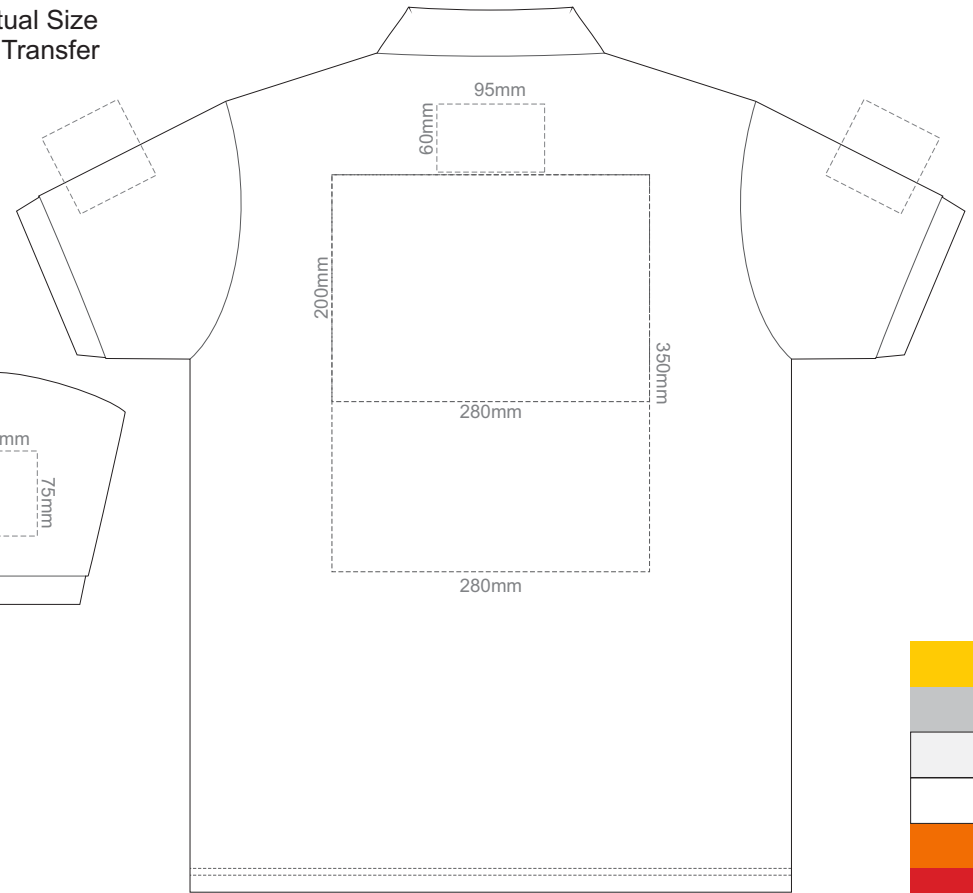

15% of Actual Size
Colourflex Transfer

FRONT ADULT SMALL

BACK ADULT SMALL

Print area 280x200mm can be rotated to best suit.

ADULT SMALL

15% of Actual Size
Colourflex Transfer

FRONT ADULT MEDIUM

BACK ADULT MEDIUM

Print area 280x200mm can be rotated to best suit.

ADULT MEDIUM

15% of Actual Size
Colourflex Transfer

FRONT ADULT LARGE

BACK ADULT LARGE

Print area 280x200mm can be rotated to best suit.

ADULT LARGE

15% of Actual Size
Colourflex Transfer

FRONT ADULT XL

BACK ADULT XL

Print area 280x200mm can be rotated to best suit.

ADULT XL

15% of Actual Size
Colourflex Transfer

FRONT ADULT XXL

BACK ADULT XXL

Print area 280x200mm can be rotated to best suit.

ADULT XXL

15% of Actual Size
Colourflex Transfer

FRONT ADULT 3XL

BACK ADULT 3XL

Print area 280x200mm can be rotated to best suit.

ADULT 3XL

15% of Actual Size
Colourflex Transfer

FRONT ADULT 4XL