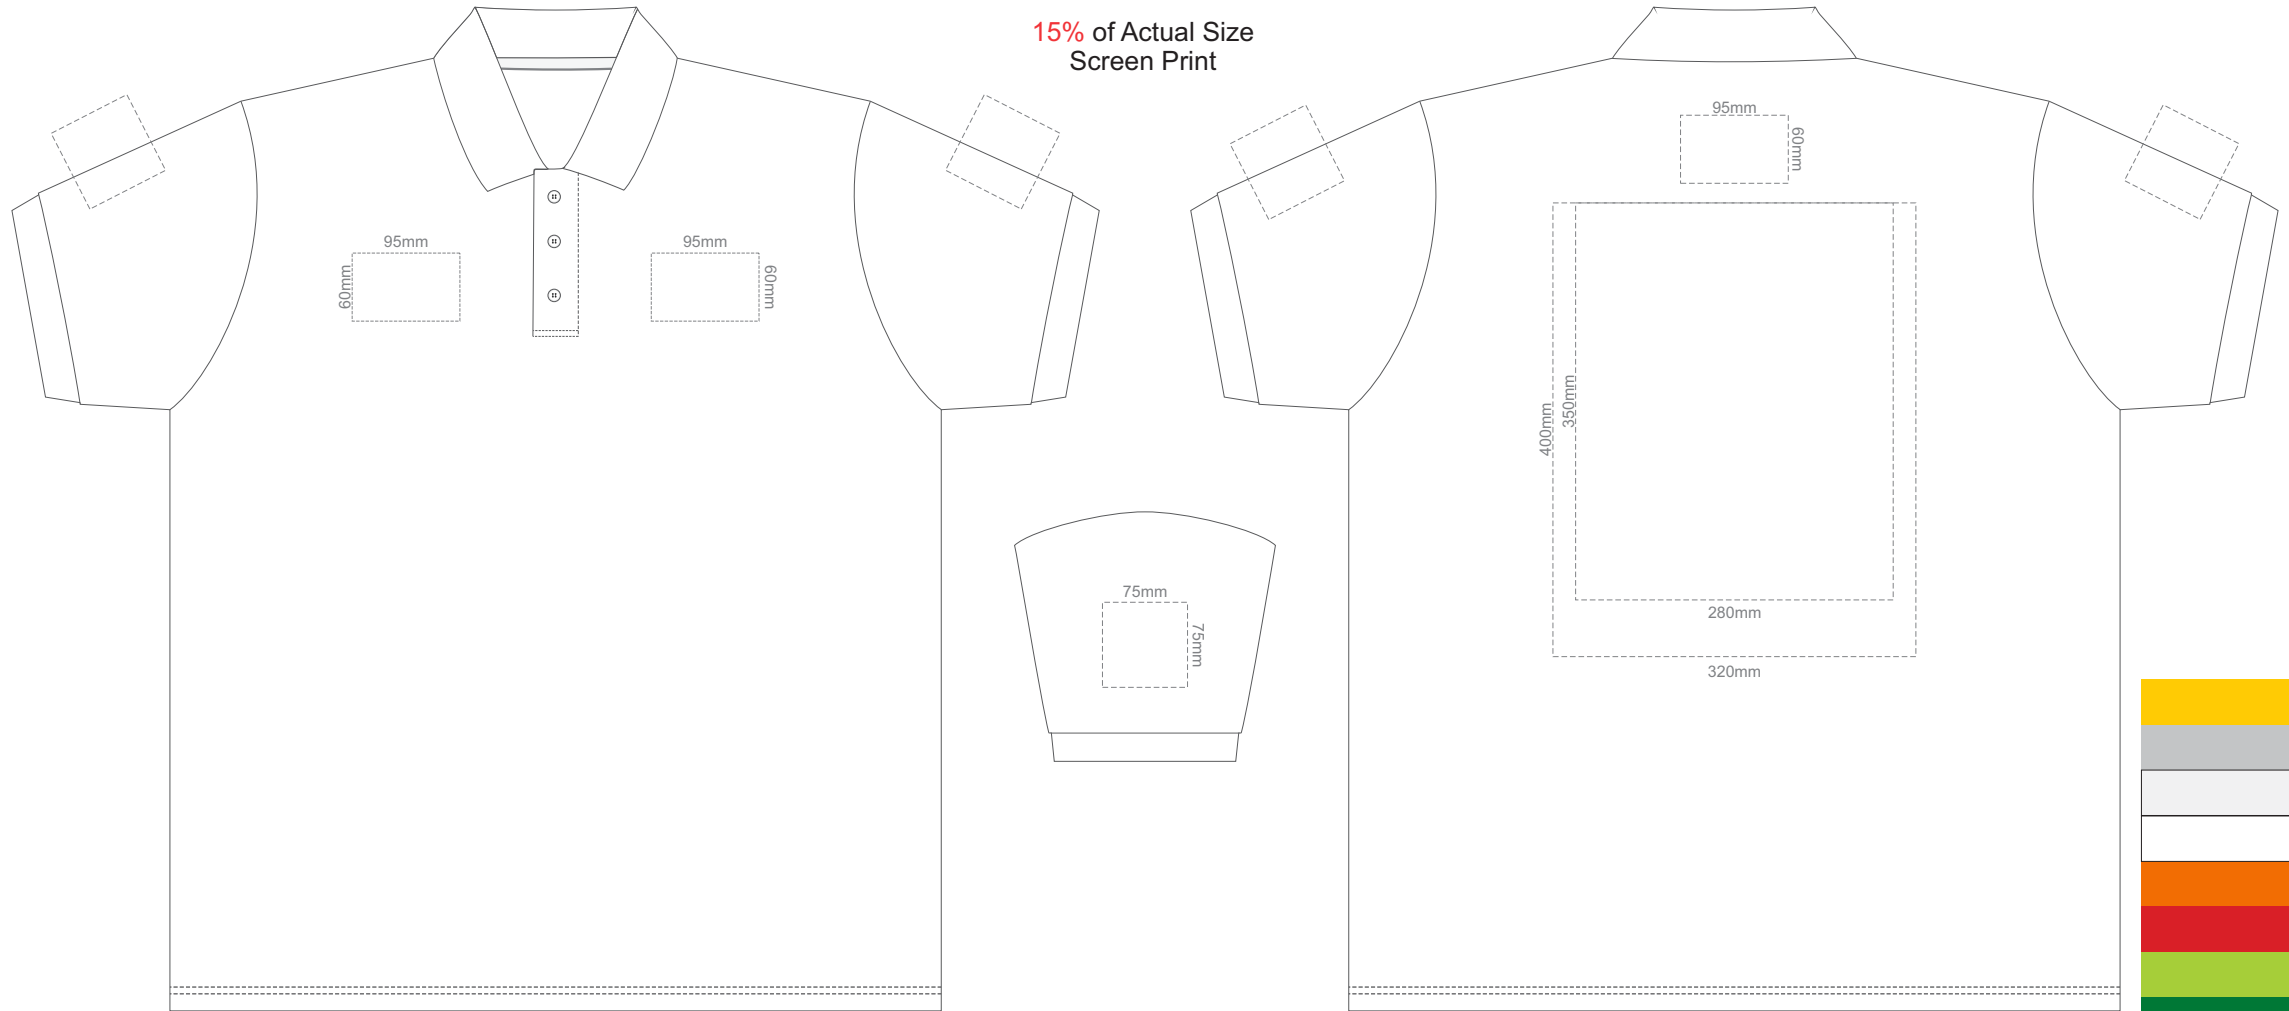

15% of Actual Size
Screen Print

ADULT XXL

15% of Actual Size
Screen Print

ADULT 3XL

15% of Actual Size
Screen Print

ADULT 4XL

15% of Actual Size
Screen Print

ADULT 5XL

15% of Actual Size
Colourflex Transfer

FRONT ADULT SMALL

BACK ADULT SMALL

Print area 280x200mm can be rotated to best suit.

ADULT SMALL

15% of Actual Size
Colourflex Transfer

FRONT ADULT MEDIUM

BACK ADULT MEDIUM

Print area 280x200mm can be rotated to best suit.

ADULT MEDIUM

15% of Actual Size
Colourflex Transfer

FRONT ADULT LARGE

BACK ADULT LARGE

Print area 280x200mm can be rotated to best suit.

ADULT LARGE

15% of Actual Size
Colourflex Transfer

FRONT ADULT XL

BACK ADULT XL

Print area 280x200mm can be rotated to best suit.

ADULT XL

15% of Actual Size
Colourflex Transfer

FRONT ADULT XXL

BACK ADULT XXL

Print area 280x200mm can be rotated to best suit.