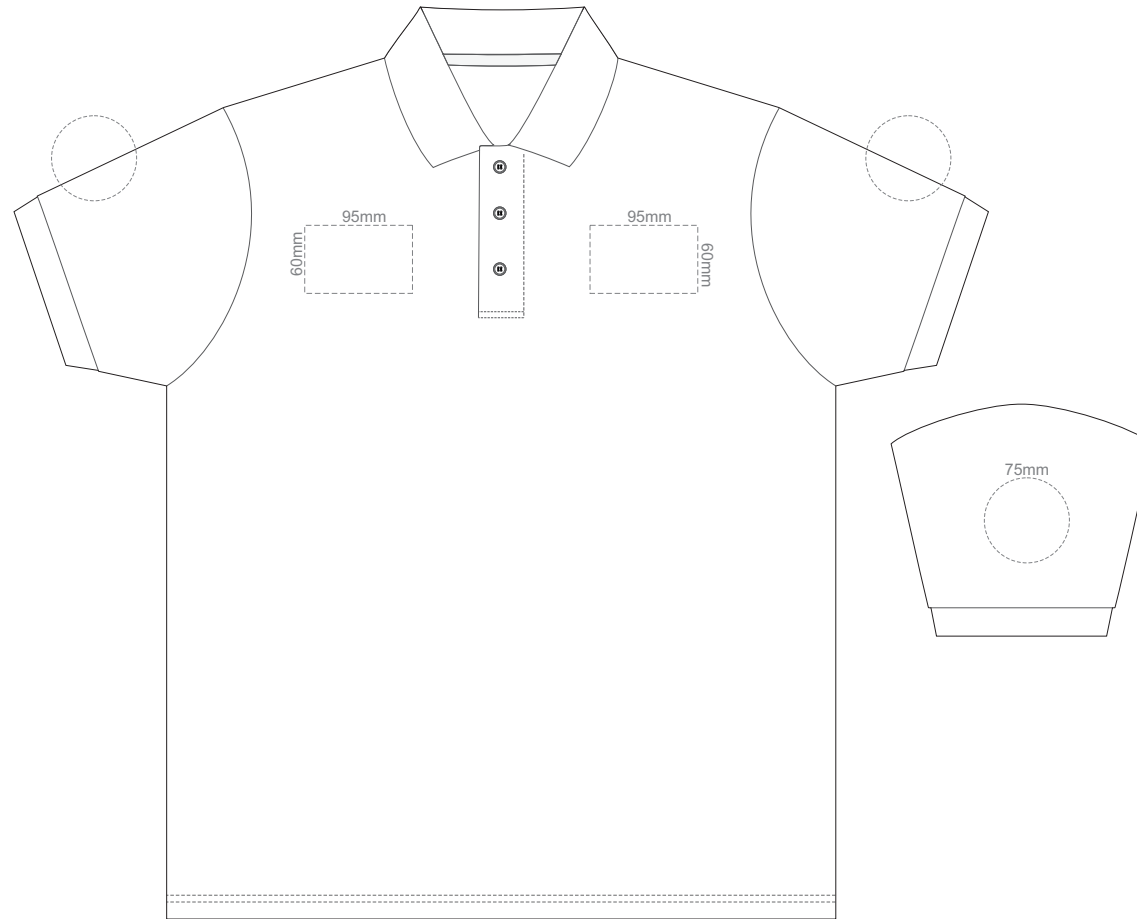

BACK ADULT 4XL

Print area 280x200mm can be rotated to best suit.

ADULT 4XL

15% of Actual Size
Colourflex Transfer

FRONT ADULT 5XL

BACK ADULT 5XL

Print area 280x200mm can be rotated to best suit.

ADULT 5XL

15% of Actual Size
Embroidery

ADULT SMALL

15% of Actual Size
Embroidery

ADULT MEDIUM

15% of Actual Size
Embroidery

ADULT LARGE

15% of Actual Size
Embroidery

ADULT XL