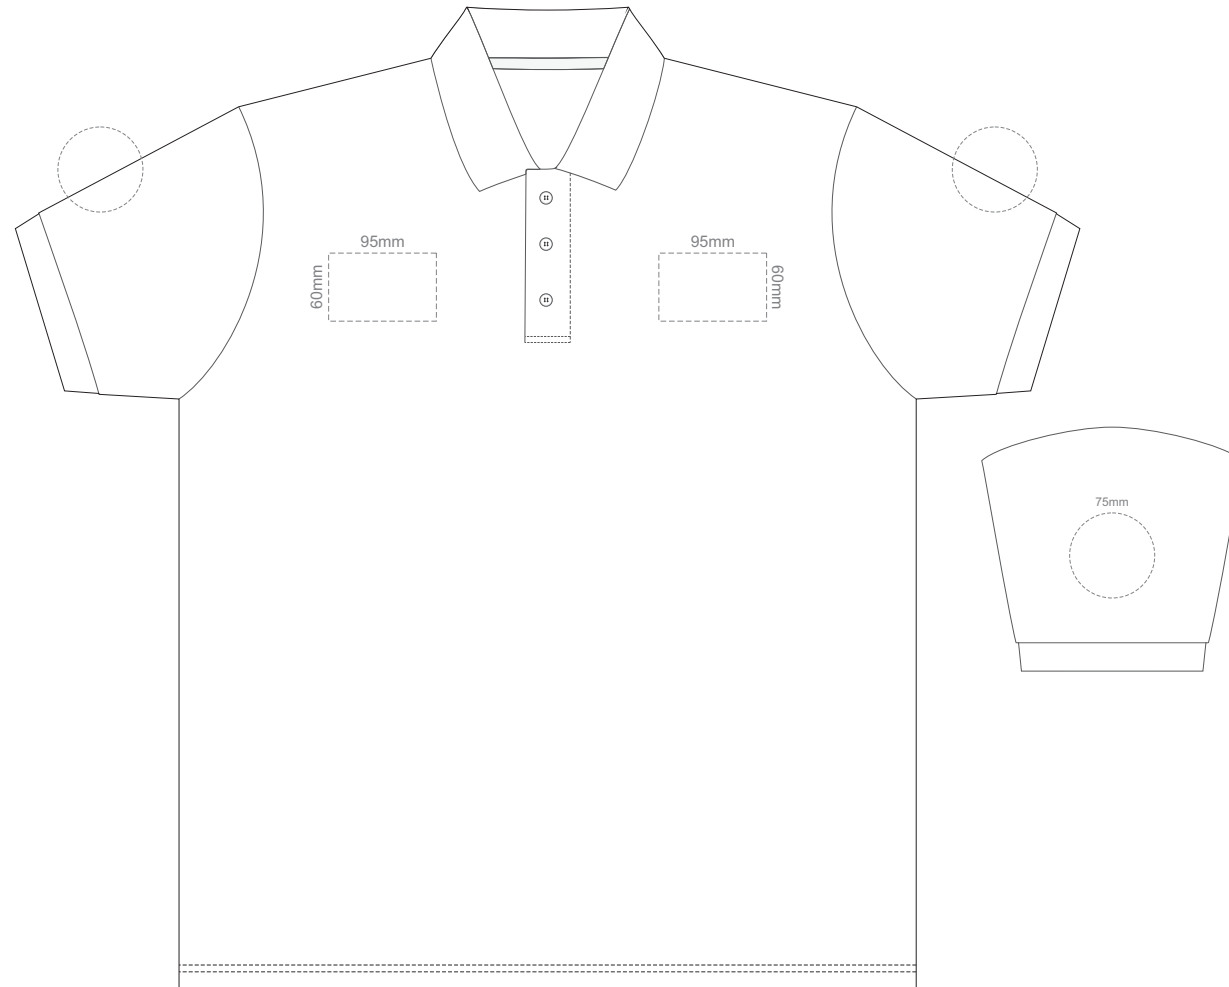

15% of Actual Size
Embroidery

ADULT 3XL