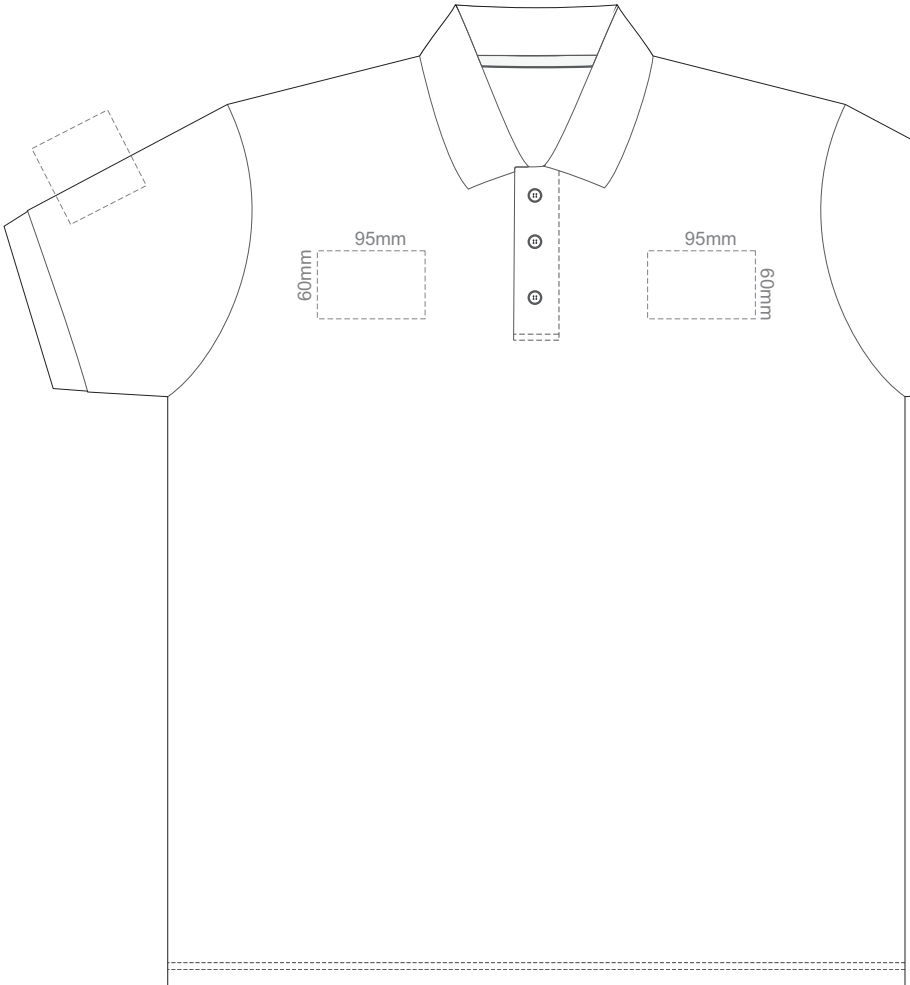

15% of Actual Size
Colourflex Transfer

FRONT ADULT SMALL

BACK ADULT SMALL

Print area 280x200mm can be rotated to best suit.

ADULT SMALL

15% of Actual Size
Colourflex Transfer

FRONT ADULT MEDIUM

BACK ADULT MEDIUM

Print area 280x200mm can be rotated to best suit.

ADULT MEDIUM

15% of Actual Size
Colourflex Transfer

FRONT ADULT LARGE

BACK ADULT LARGE

Print area 280x200mm can be rotated to best suit.

ADULT LARGE

15% of Actual Size
Colourflex Transfer

FRONT ADULT XL

BACK ADULT XL

Print area 280x200mm can be rotated to best suit.

ADULT XL

15% of Actual Size
Colourflex Transfer

FRONT ADULT XXL

BACK ADULT XXL

Print area 280x200mm can be rotated to best suit.

ADULT XXL

15% of Actual Size
Colourflex Transfer

FRONT ADULT 3XL

BACK ADULT 3XL

Print area 280x200mm can be rotated to best suit.

ADULT 3XL

15% of Actual Size
Colourflex Transfer

FRONT ADULT 4XL