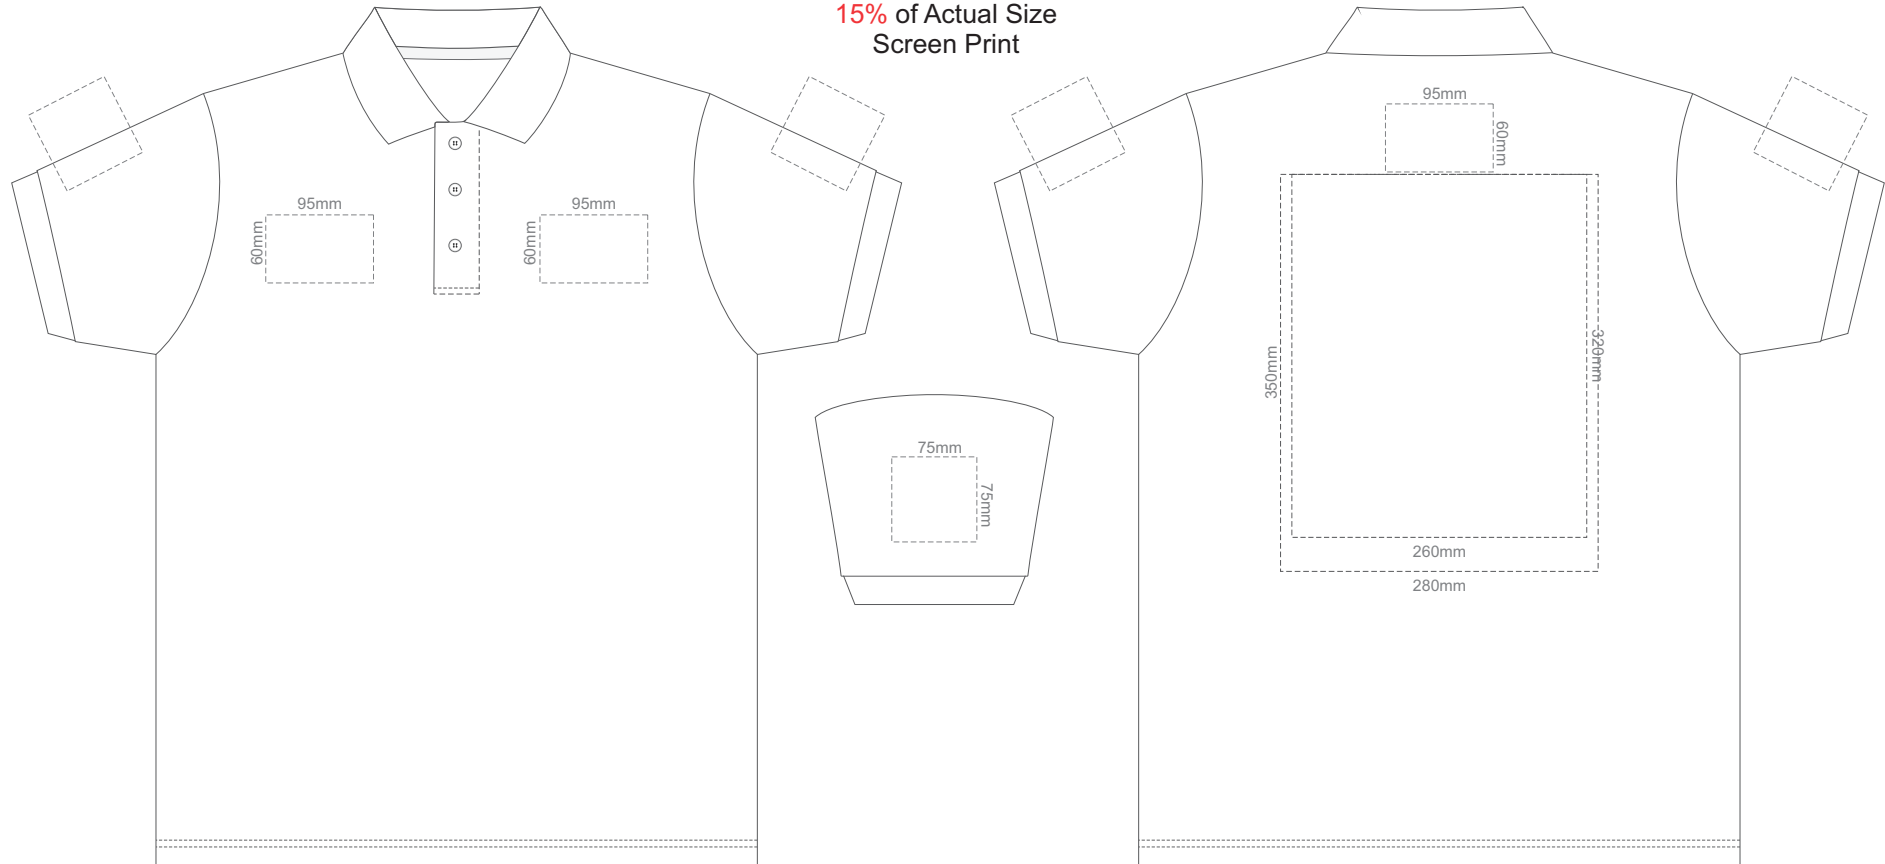

15% of Actual Size
Screen Print

ADULT MEDIUM