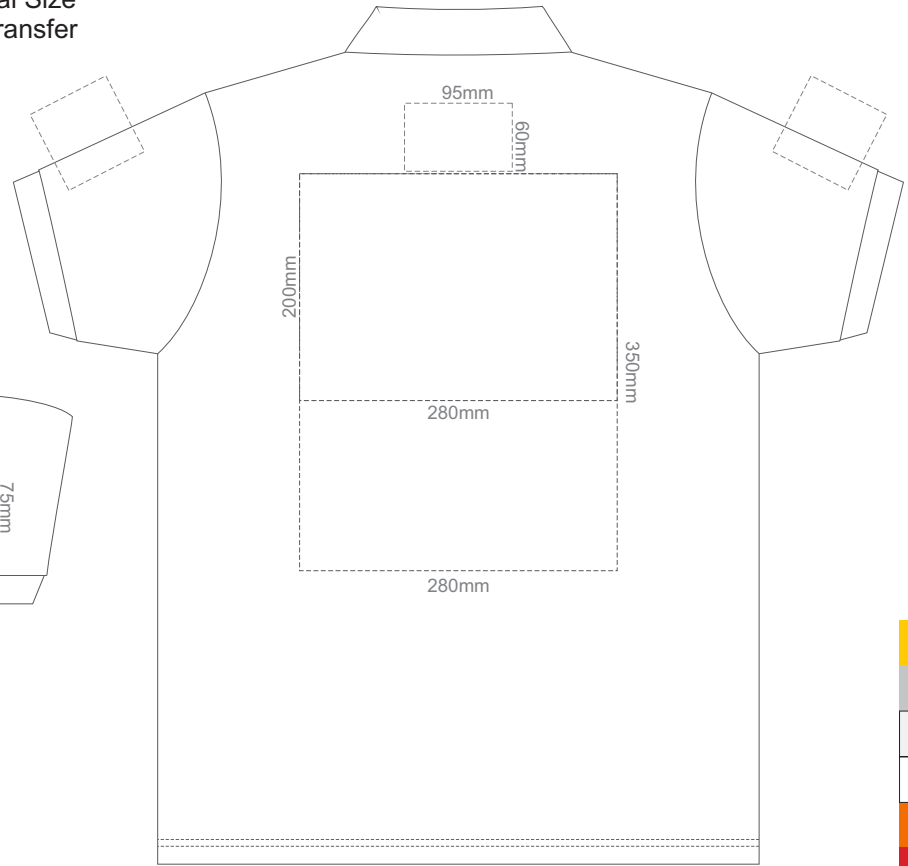

15% of Actual Size
Colourflex Transfer

FRONT ADULT SMALL

BACK ADULT SMALL

Print area 280x200mm can be rotated to best suit.

ADULT SMALL

15% of Actual Size
Colourflex Transfer

FRONT ADULT MEDIUM

BACK ADULT MEDIUM

Print area 280x200mm can be rotated to best suit.

ADULT MEDIUM

15% of Actual Size
Colourflex Transfer

FRONT ADULT LARGE

BACK ADULT LARGE

Print area 280x200mm can be rotated to best suit.

ADULT LARGE

15% of Actual Size
Colourflex Transfer

FRONT ADULT XL

BACK ADULT XL

Print area 280x200mm can be rotated to best suit.

ADULT XL

15% of Actual Size
Colourflex Transfer

FRONT ADULT XXL

BACK ADULT XXL

Print area 280x200mm can be rotated to best suit.

ADULT XXL

15% of Actual Size
Colourflex Transfer

FRONT ADULT 3XL

BACK ADULT 3XL

Print area 280x200mm can be rotated to best suit.

ADULT 3XL

15% of Actual Size
Colourflex Transfer

FRONT ADULT 4XL