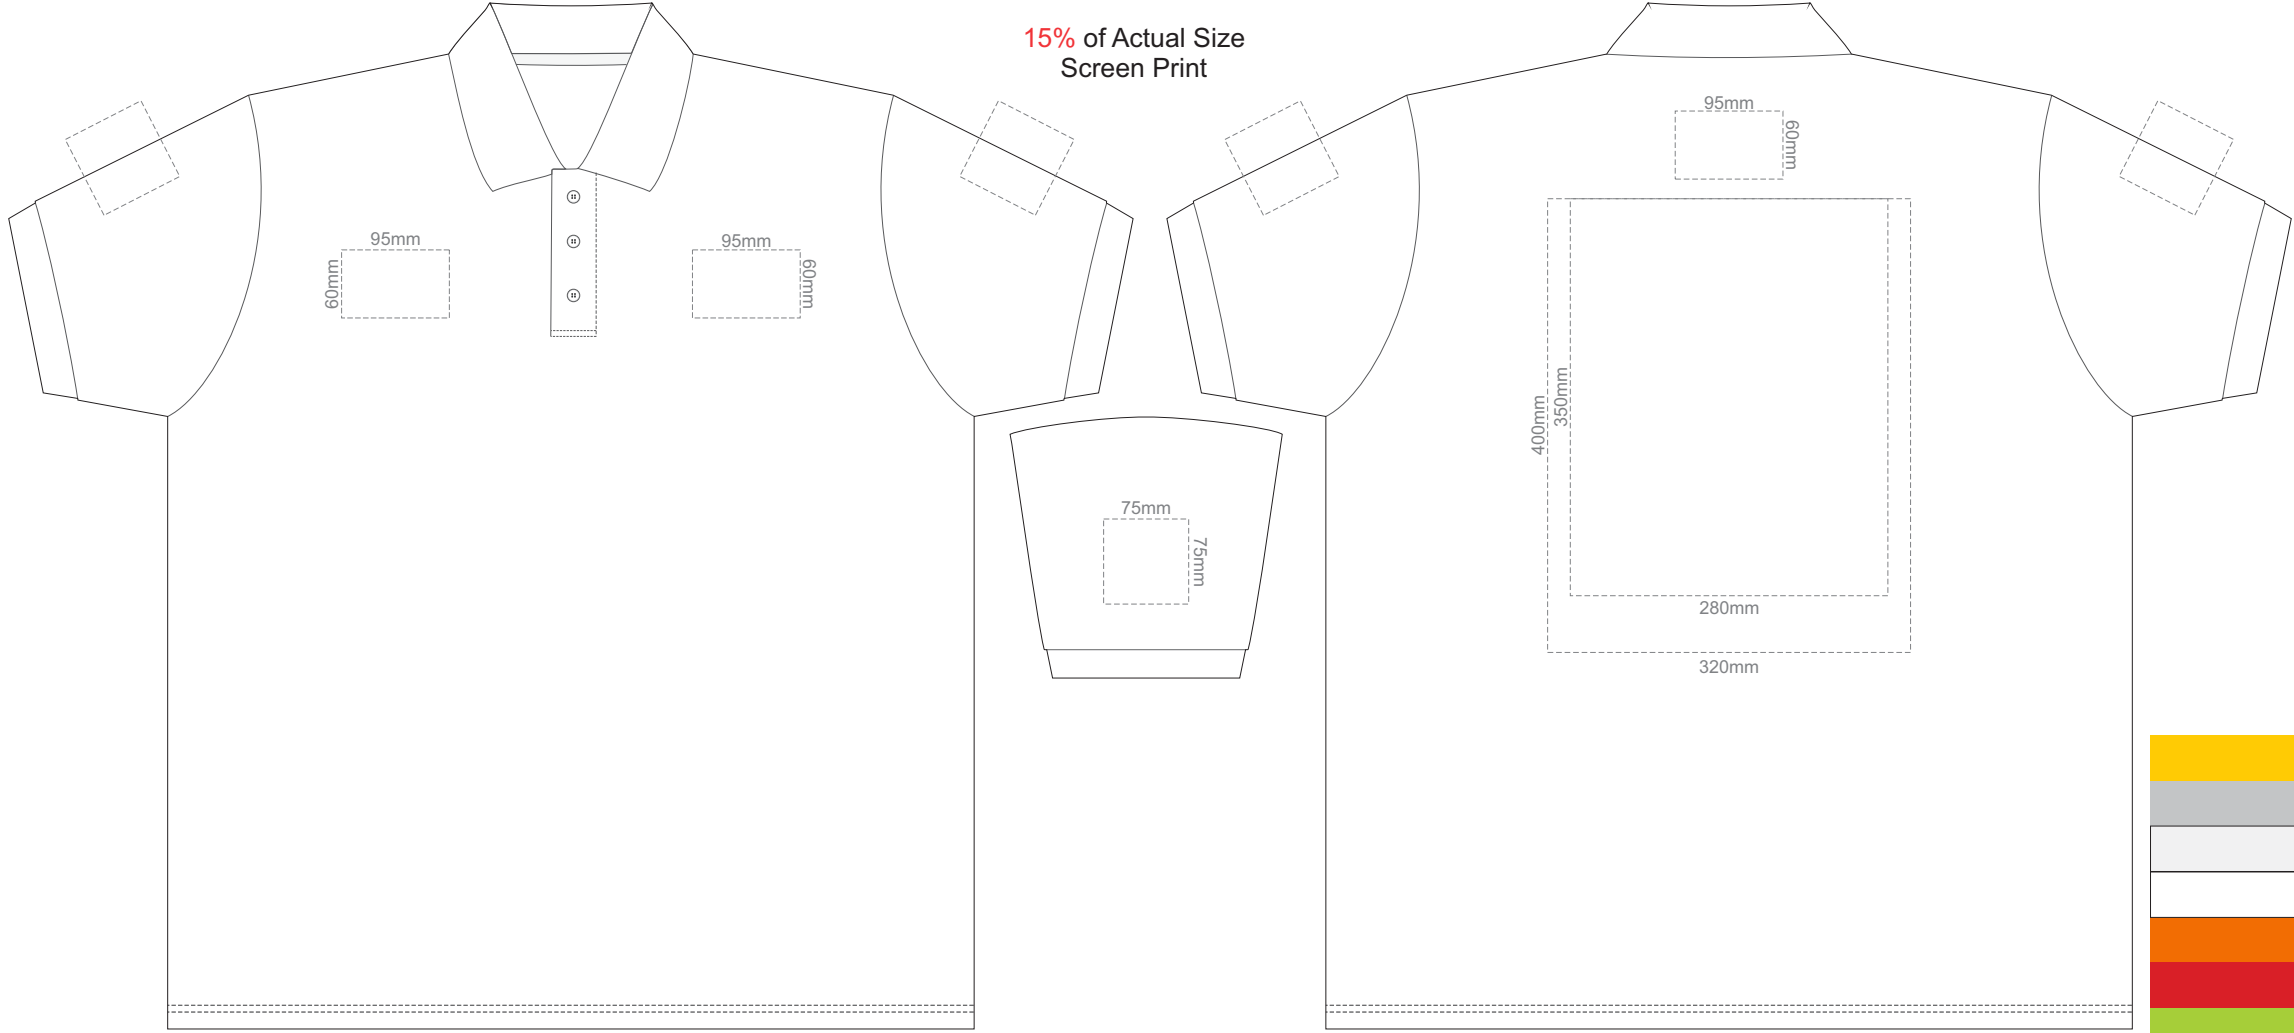

15% of Actual Size
Screen Print

ADULT 5XL