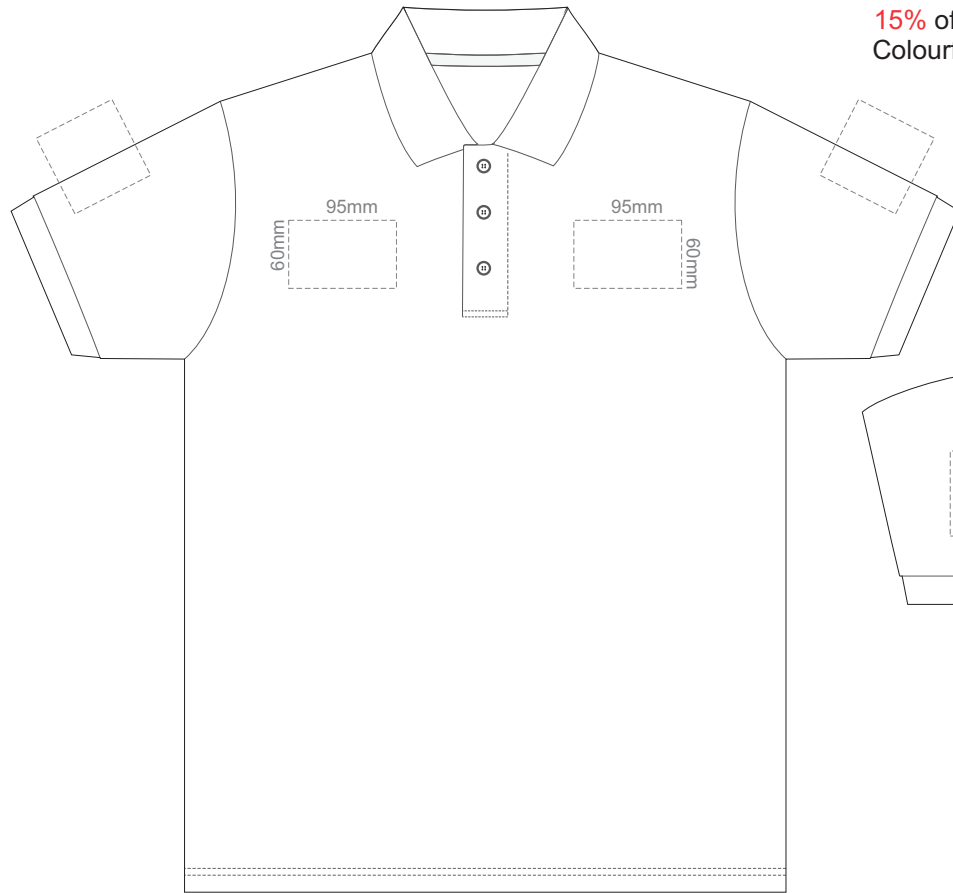

15% of Actual Size
Colourflex Transfer

FRONT ADULT SMALL

BACK ADULT SMALL

Print area 280x200mm can be rotated to best suit.

ADULT SMALL

15% of Actual Size
Colourflex Transfer

FRONT ADULT MEDIUM

BACK ADULT MEDIUM

Print area 280x200mm can be rotated to best suit.

ADULT MEDIUM

15% of Actual Size
Colourflex Transfer

FRONT ADULT LARGE

BACK ADULT LARGE

Print area 280x200mm can be rotated to best suit.

ADULT LARGE

15% of Actual Size
Colourflex Transfer

FRONT ADULT XL

BACK ADULT XL

Print area 280x200mm can be rotated to best suit.

ADULT XL

15% of Actual Size
Colourflex Transfer

FRONT ADULT XXL

BACK ADULT XXL

Print area 280x200mm can be rotated to best suit.

BACK ADULT 4XL

Print area 280x200mm can be rotated to best suit.

ADULT 4XL

15% of Actual Size
Colourflex Transfer

FRONT ADULT 5XL

BACK ADULT 5XL

Print area 280x200mm can be rotated to best suit.

ADULT 5XL