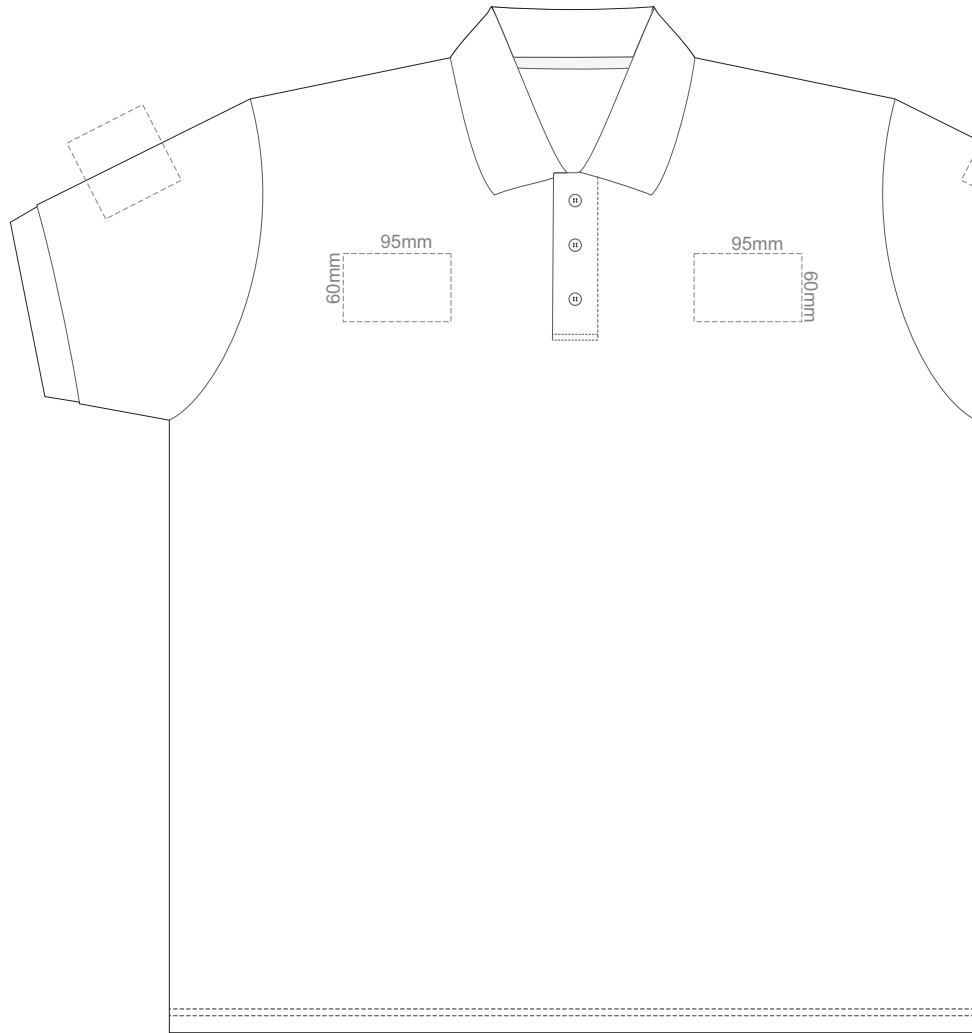

FRONT ADULT XL

BACK ADULT XL

Print area 280x200mm can be rotated to best suit.

ADULT XL

15% of Actual Size
Colourflex Transfer

FRONT ADULT XXL

BACK ADULT XXL

Print area 280x200mm can be rotated to best suit.

ADULT XXL

15% of Actual Size
Colourflex Transfer

FRONT ADULT 3XL

BACK ADULT 3XL

Print area 280x200mm can be rotated to best suit.

ADULT 3XL

15% of Actual Size
Colourflex Transfer

FRONT ADULT 4XL

BACK ADULT 4XL

Print area 280x200mm can be rotated to best suit.

ADULT 4XL

15% of Actual Size
Colourflex Transfer

FRONT ADULT 5XL

BACK ADULT 5XL

Print area 280x200mm can be rotated to best suit.

ADULT 5XL