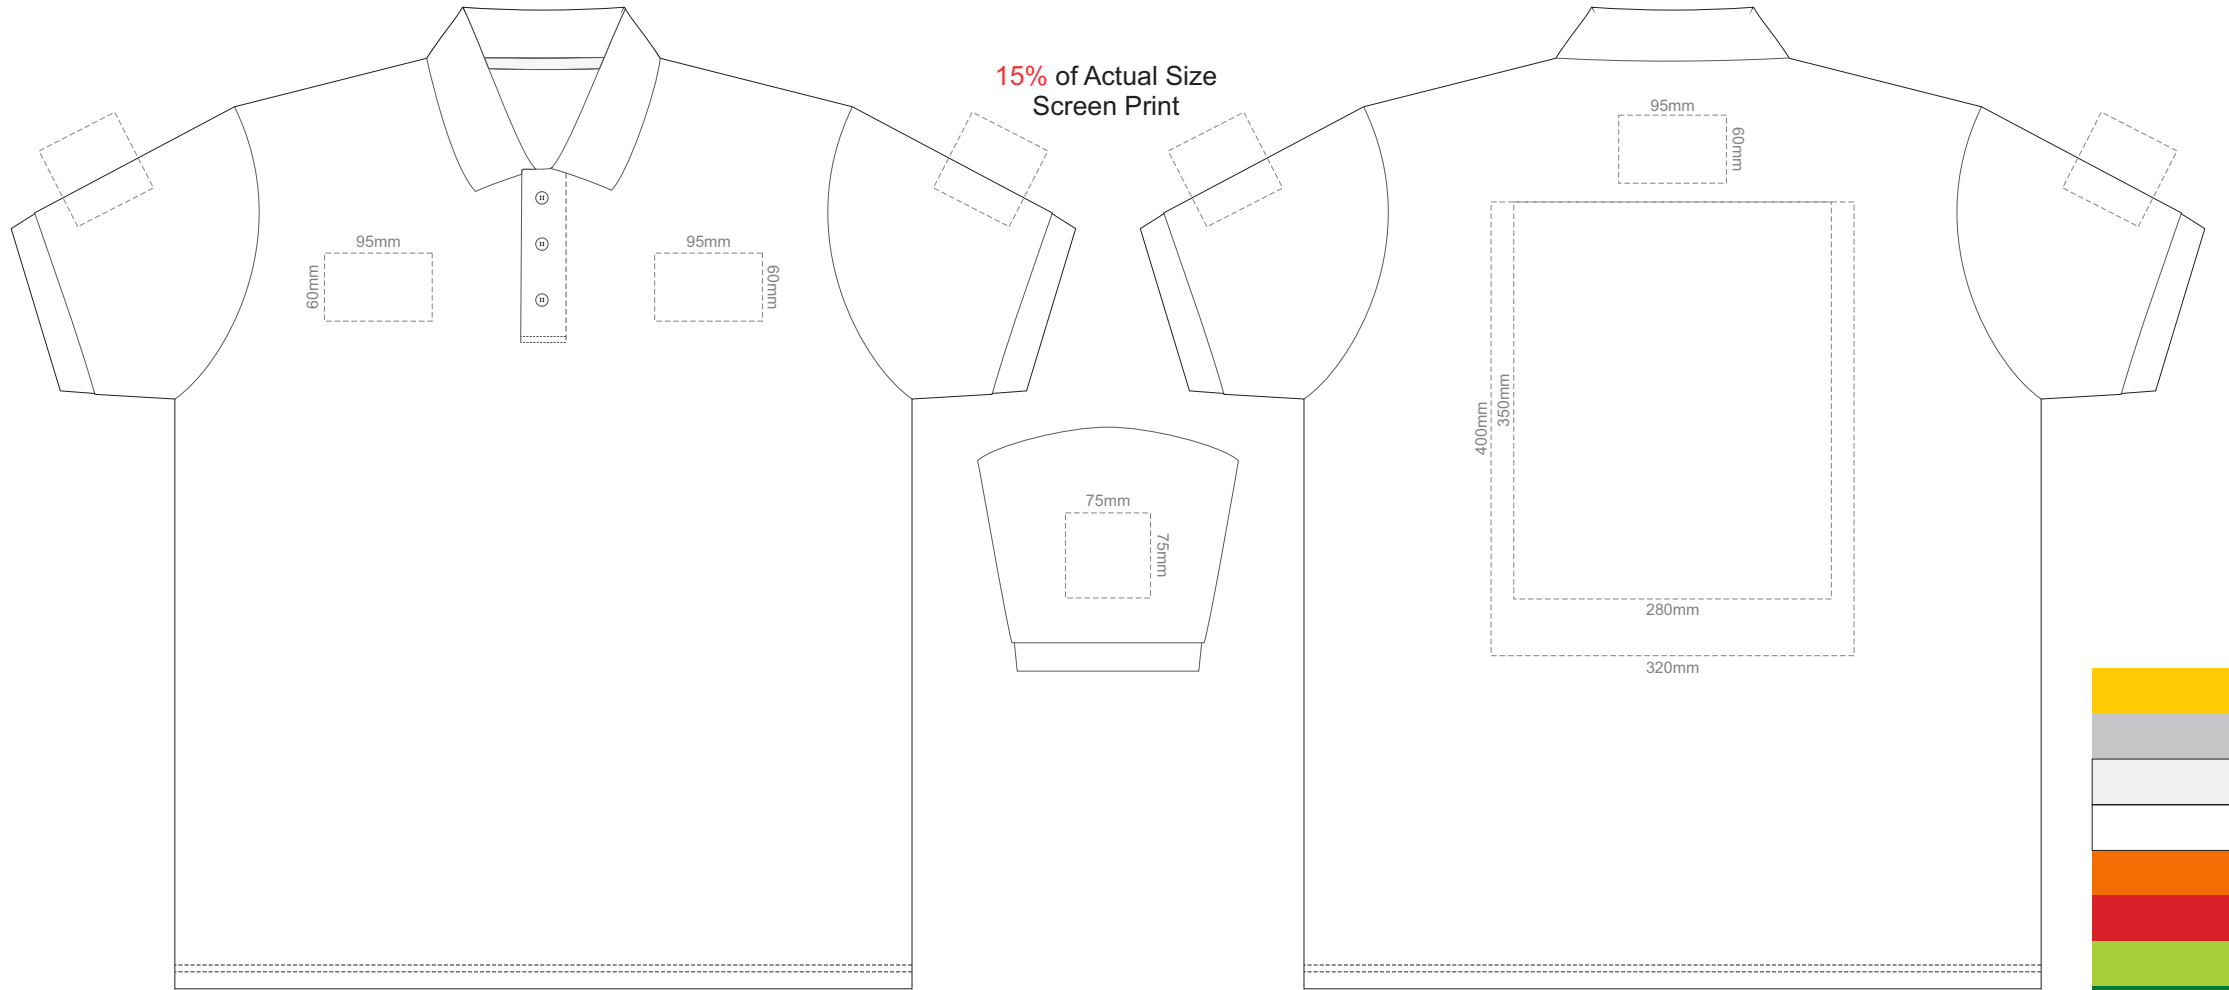

15% of Actual Size
Screen Print

ADULT 3XL