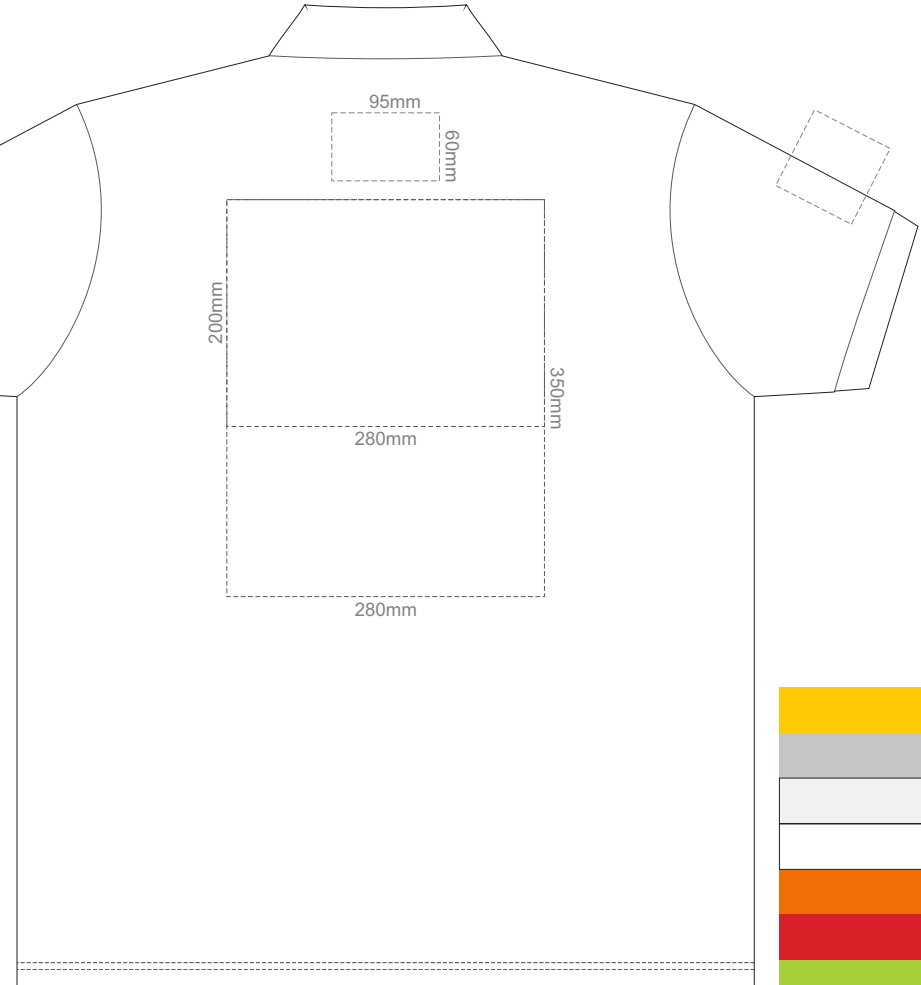

Print area 280x200mm can be rotated to best suit.

ADULT MEDIUM

15% of Actual Size
Colourflex Transfer

FRONT ADULT LARGE

BACK ADULT LARGE

Print area 280x200mm can be rotated to best suit.

ADULT LARGE

15% of Actual Size
Colourflex Transfer

FRONT ADULT XL

BACK ADULT XL

Print area 280x200mm can be rotated to best suit.

ADULT XL

15% of Actual Size
Colourflex Transfer

FRONT ADULT XXL

BACK ADULT XXL

Print area 280x200mm can be rotated to best suit.

ADULT XXL

15% of Actual Size
Colourflex Transfer

FRONT ADULT 3XL

BACK ADULT 3XL

Print area 280x200mm can be rotated to best suit.

ADULT 3XL

15% of Actual Size
Colourflex Transfer

FRONT ADULT 4XL

BACK ADULT 4XL

Print area 280x200mm can be rotated to best suit.

ADULT 4XL

15% of Actual Size
Colourflex Transfer

FRONT ADULT 5XL

BACK ADULT 5XL

Print area 280x200mm can be rotated to best suit.

ADULT 5XL