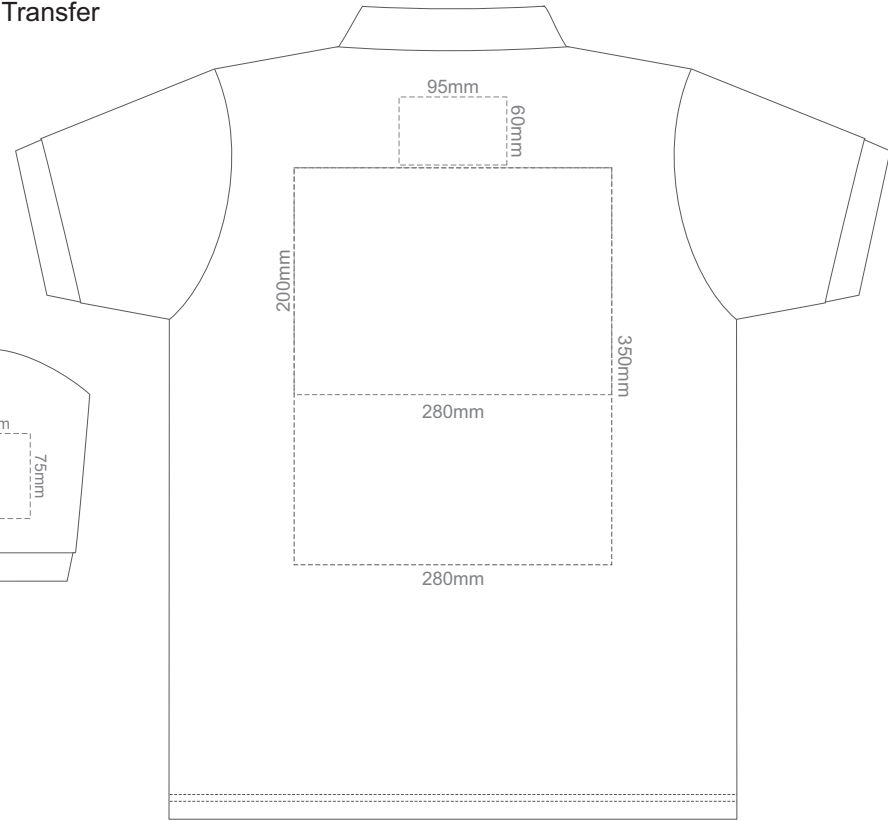

15% of Actual Size
Screen Print

ADULT XXL

15% of Actual Size
Screen Print

ADULT 3XL

15% of Actual Size
Screen Print

ADULT 4XL

15% of Actual Size
Screen Print

ADULT 5XL

15% of Actual Size
Colourflex Transfer

FRONT ADULT SMALL

BACK ADULT SMALL

Print area 280x200mm can be rotated to best suit.

ADULT SMALL

15% of Actual Size
Colourflex Transfer

FRONT ADULT MEDIUM

BACK ADULT MEDIUM

Print area 280x200mm can be rotated to best suit.

ADULT MEDIUM

15% of Actual Size
Colourflex Transfer

FRONT ADULT LARGE

BACK ADULT LARGE

Print area 280x200mm can be rotated to best suit.

ADULT LARGE

15% of Actual Size
Colourflex Transfer

FRONT ADULT XL

BACK ADULT XL

Print area 280x200mm can be rotated to best suit.

ADULT XL

15% of Actual Size
Colourflex Transfer

FRONT ADULT XXL

BACK ADULT XXL

Print area 280x200mm can be rotated to best suit.