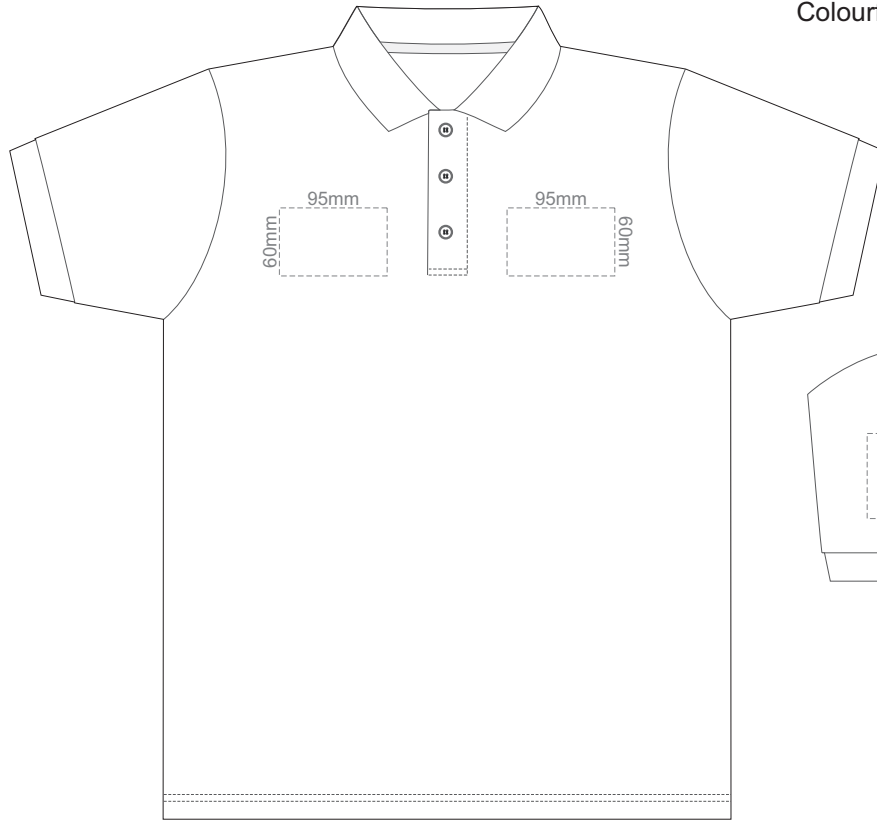

15% of Actual Size
Screen Print

ADULT XXL

15% of Actual Size
Screen Print

ADULT 3XL

15% of Actual Size
Screen Print

ADULT 4XL

15% of Actual Size
Screen Print

ADULT 5XL

15% of Actual Size
Colourflex Transfer

FRONT ADULT SMALL

BACK ADULT SMALL

Print area 280x200mm can be rotated to best suit.

ADULT SMALL

15% of Actual Size
Colourflex Transfer

FRONT ADULT MEDIUM

BACK ADULT MEDIUM

Print area 280x200mm can be rotated to best suit.

ADULT MEDIUM

15% of Actual Size
Colourflex Transfer

FRONT ADULT LARGE

BACK ADULT LARGE

Print area 280x200mm can be rotated to best suit.

ADULT LARGE

15% of Actual Size
Colourflex Transfer

FRONT ADULT XL

BACK ADULT XL

Print area 280x200mm can be rotated to best suit.

ADULT XL

15% of Actual Size
Colourflex Transfer

FRONT ADULT XXL

BACK ADULT XXL

Print area 280x200mm can be rotated to best suit.