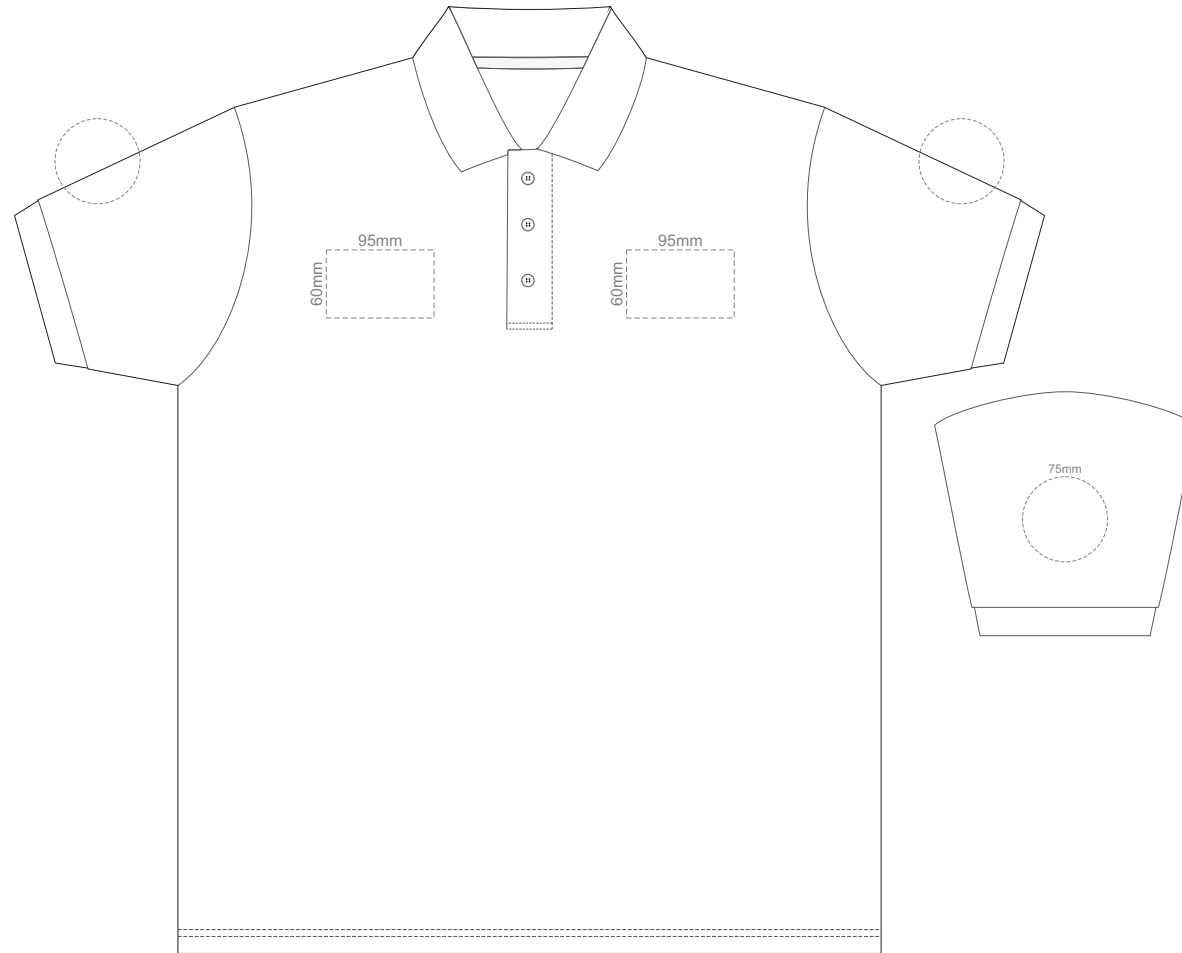

15% of Actual Size
Embroidery

ADULT XXL