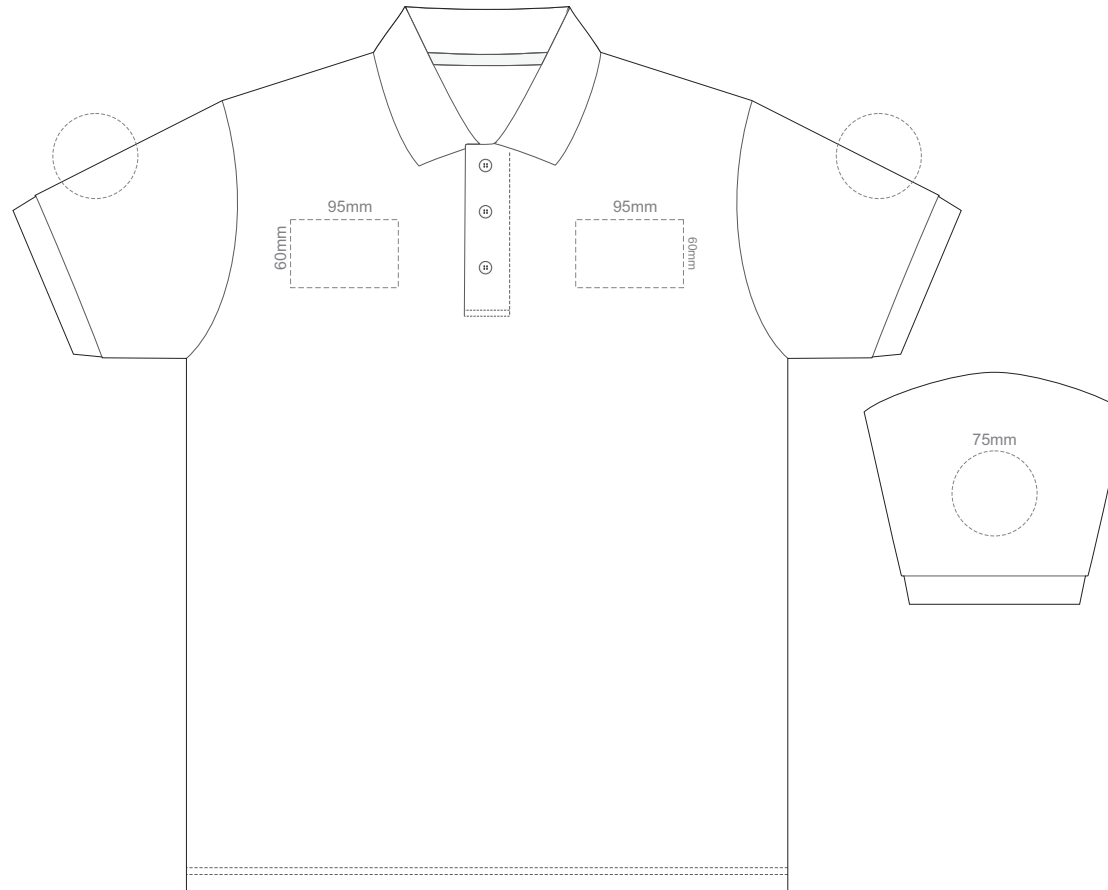

BACK ADULT 4XL

Print area 280x200mm can be rotated to best suit.

ADULT 4XL

15% of Actual Size
Colourflex Transfer

FRONT ADULT 5XL

BACK ADULT 5XL

Print area 280x200mm can be rotated to best suit.

ADULT 5XL

15% of Actual Size
Embroidery

ADULT SMALL

15% of Actual Size
Embroidery

ADULT MEDIUM

15% of Actual Size
Embroidery

ADULT LARGE

15% of Actual Size
Embroidery

ADULT XL