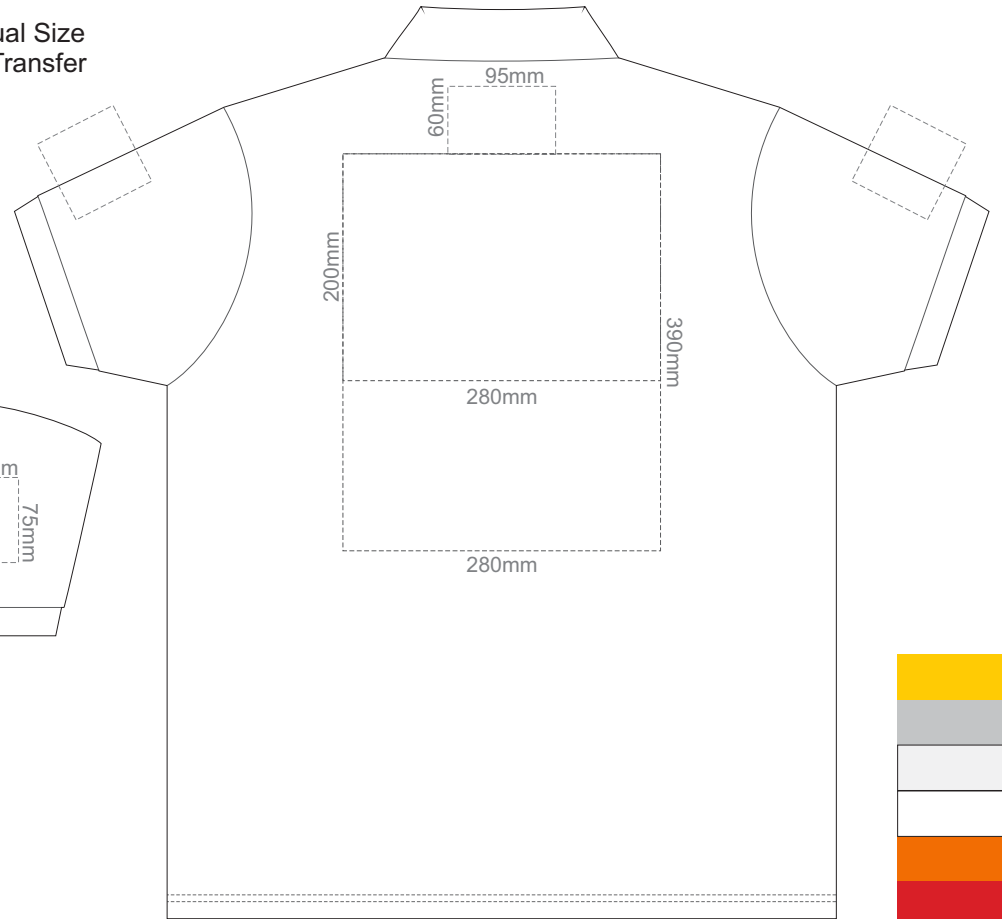

15% of Actual Size
Colourflex Transfer

FRONT ADULT SMALL

BACK ADULT SMALL

Print area 280x200mm can be rotated to best suit.

ADULT SMALL

15% of Actual Size
Colourflex Transfer

FRONT ADULT MEDIUM

BACK ADULT MEDIUM

Print area 280x200mm can be rotated to best suit.

ADULT MEDIUM

15% of Actual Size
Colourflex Transfer

FRONT ADULT LARGE

BACK ADULT LARGE

Print area 280x200mm can be rotated to best suit.

ADULT LARGE

15% of Actual Size
Colourflex Transfer

FRONT ADULT XL

BACK ADULT XL

Print area 280x200mm can be rotated to best suit.

ADULT XL

15% of Actual Size
Colourflex Transfer

FRONT ADULT XXL

BACK ADULT XXL

Print area 280x200mm can be rotated to best suit.

ADULT XXL

15% of Actual Size
Colourflex Transfer

FRONT ADULT 3XL

BACK ADULT 3XL

Print area 280x200mm can be rotated to best suit.

ADULT 3XL

15% of Actual Size
Colourflex Transfer

FRONT ADULT 4XL