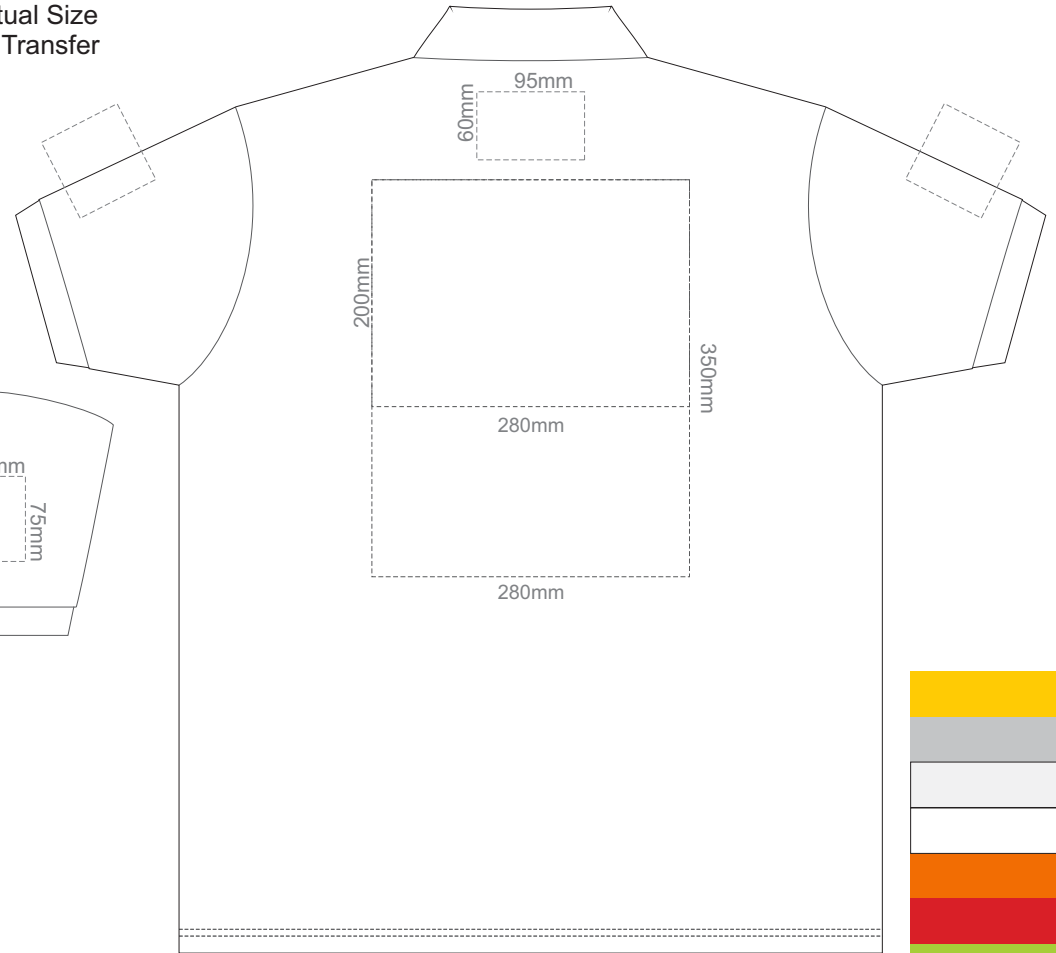

Print area 280x200mm can be rotated to best suit.

ADULT MEDIUM

15% of Actual Size
Colourflex Transfer

FRONT ADULT LARGE

BACK ADULT LARGE

Print area 280x200mm can be rotated to best suit.

ADULT LARGE

15% of Actual Size
Colourflex Transfer

FRONT ADULT XL

BACK ADULT XL

Print area 280x200mm can be rotated to best suit.

ADULT XL

15% of Actual Size
Colourflex Transfer

FRONT ADULT XXL

BACK ADULT XXL

Print area 280x200mm can be rotated to best suit.

ADULT XXL

15% of Actual Size
Colourflex Transfer

FRONT ADULT 3XL

BACK ADULT 3XL

Print area 280x200mm can be rotated to best suit.

ADULT 3XL

15% of Actual Size
Colourflex Transfer

FRONT ADULT 4XL

BACK ADULT 4XL

Print area 280x200mm can be rotated to best suit.

ADULT 4XL

15% of Actual Size
Colourflex Transfer

FRONT ADULT 5XL

BACK ADULT 5XL

Print area 280x200mm can be rotated to best suit.

ADULT 5XL