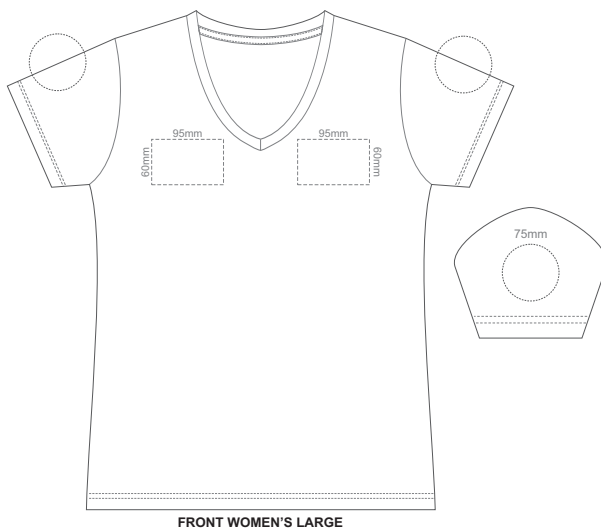

10% of Actual Size
Embroidery