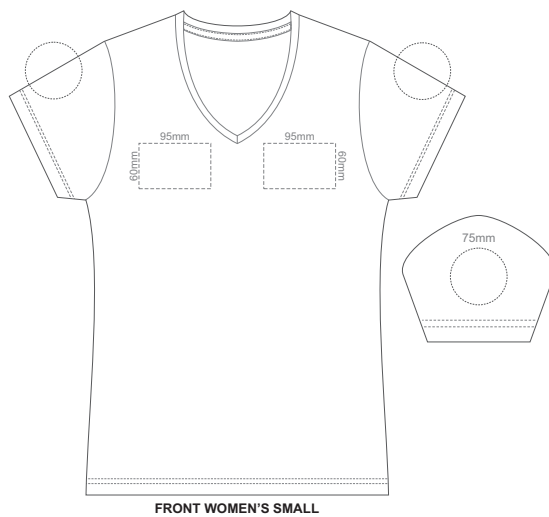

10% of Actual Size
Embroidery