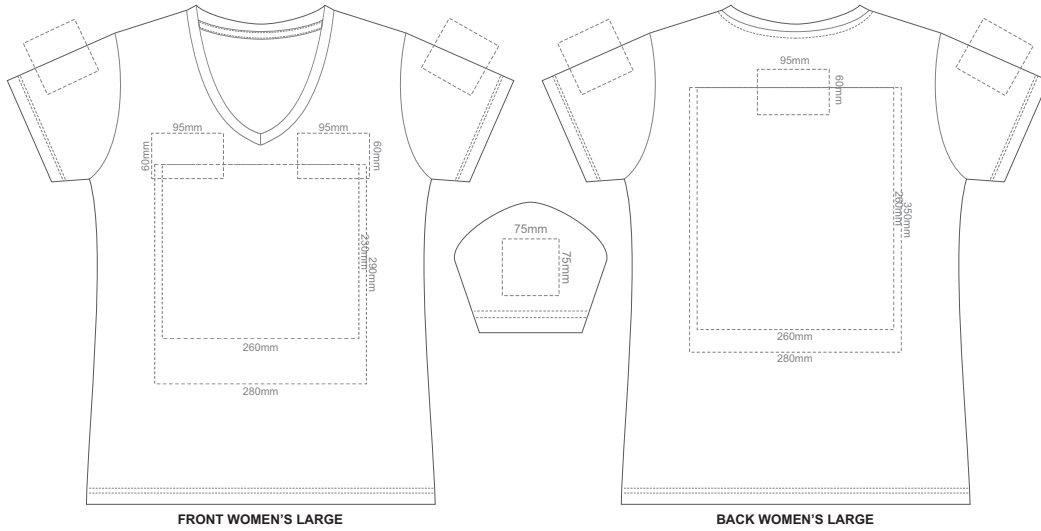

10% of Actual Size
Screen Print (3 col max)