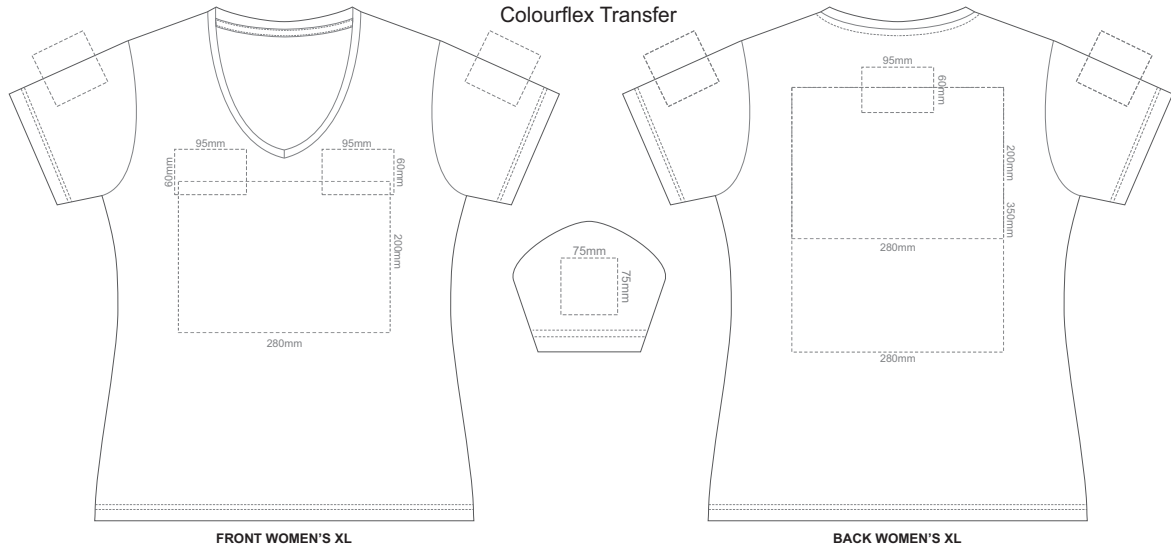

10% of Actual Size
Colourflex Transfer