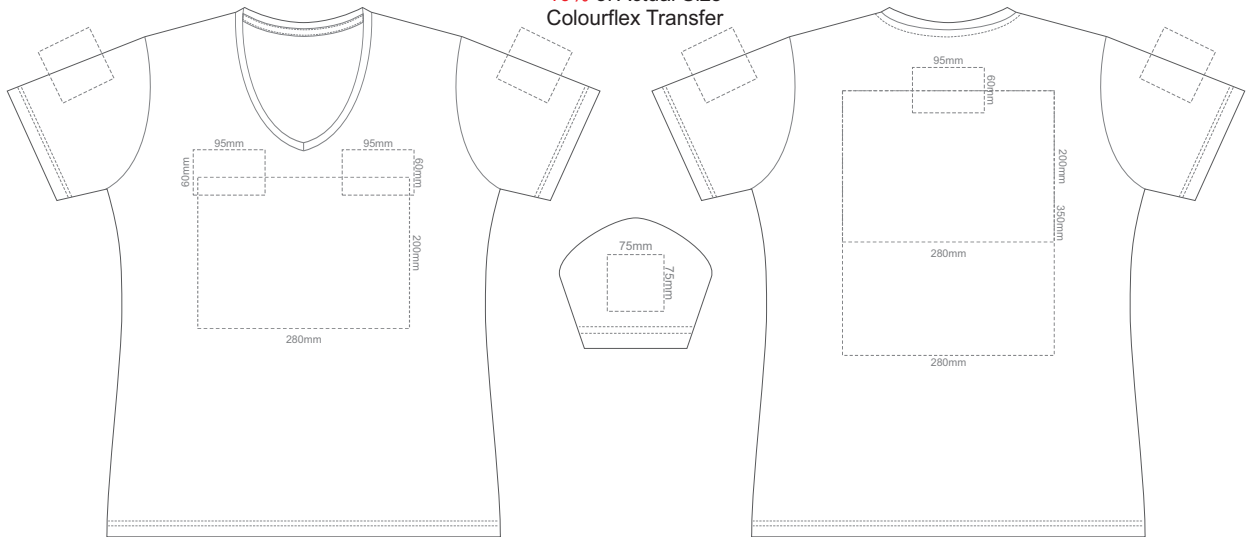

FRONT WOMEN'S XXL

BACK WOMEN'S XXL

10% of Actual Size
Embroidery