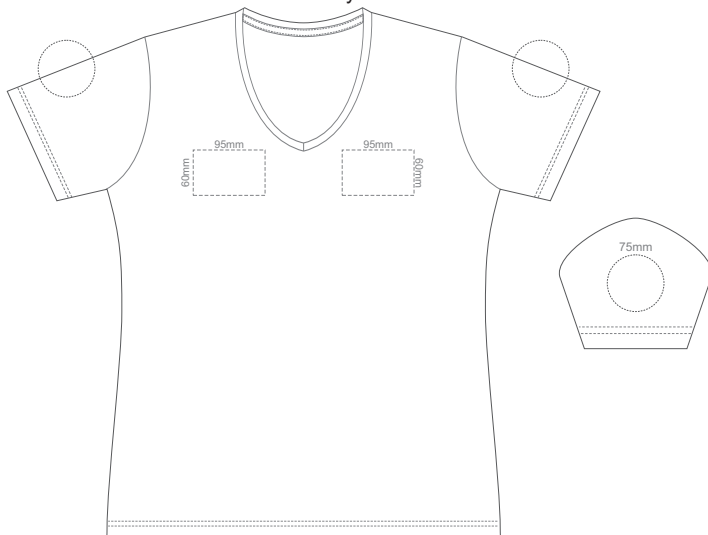

FRONT WOMEN'S XXL

WOMEN'S XXL