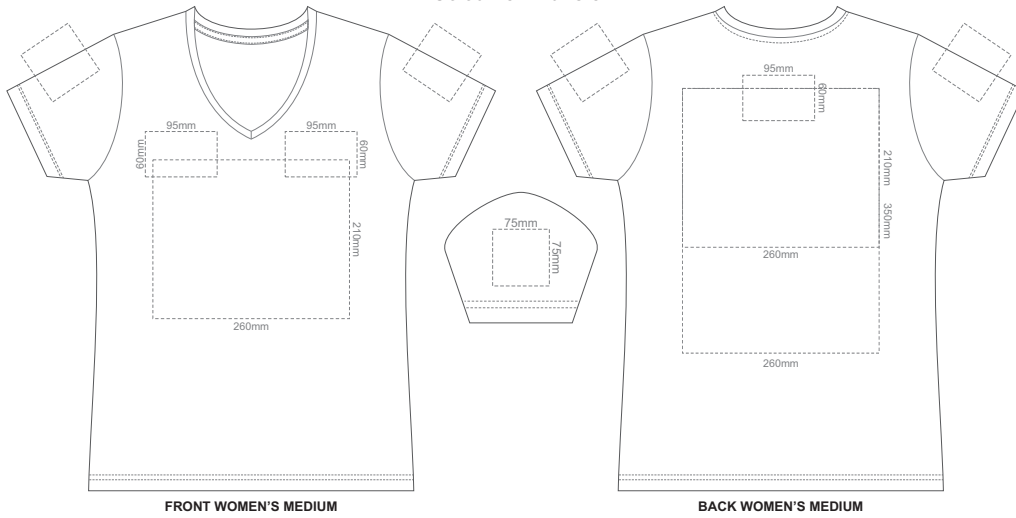

10% of Actual Size
Colourflex Transfer