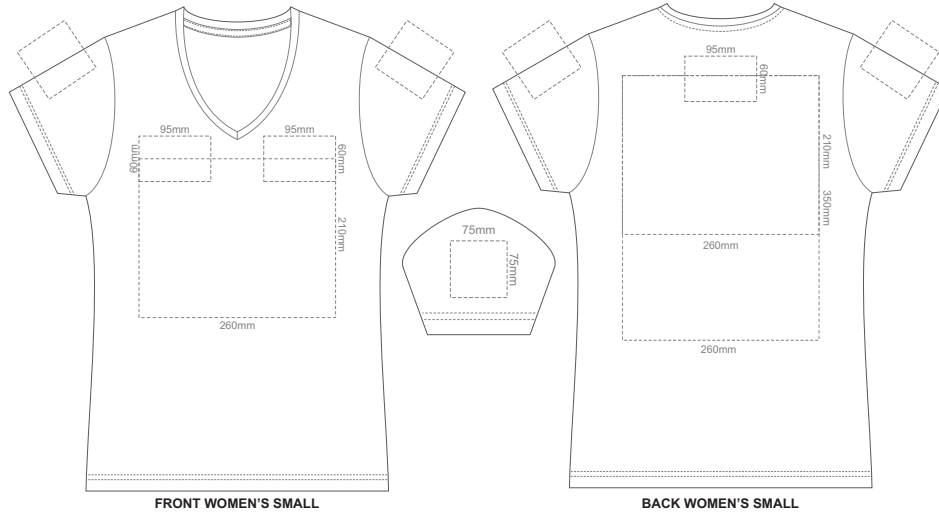

10% of Actual Size
Colourflex Transfer