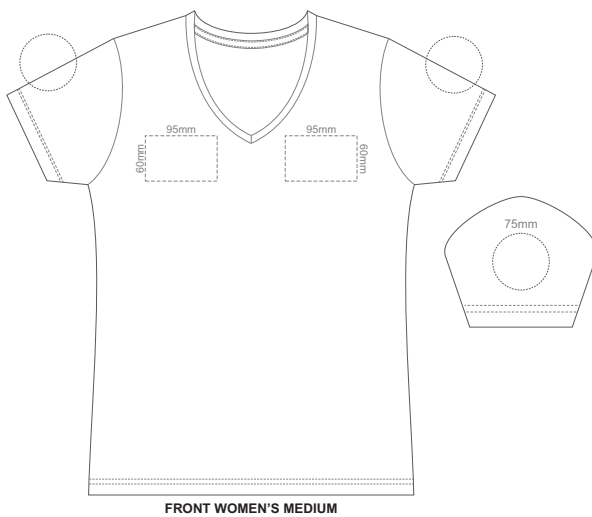

10% of Actual Size
Screen Print (3 col max)

10% of Actual Size
Colourflex Transfer

10% of Actual Size
Embroidery

WOMEN'S SMALL

10% of Actual Size
Screen Print (3 col max)

10% of Actual Size
Colourflex Transfer

10% of Actual Size
Embroidery

WOMEN'S MEDIUM

10% of Actual Size
Screen Print (3 col max)

10% of Actual Size
Colourflex Transfer

10% of Actual Size
Embroidery

WOMEN'S LARGE

10% of Actual Size
Screen Print (3 col max)

10% of Actual Size
Colourflex Transfer

10% of Actual Size
Embroidery

WOMEN'S XL

10% of Actual Size
Screen Print (3 col max)

FRONT WOMEN'S XXL

BACK WOMEN'S XXL

10% of Actual Size
Colourflex Transfer

FRONT WOMEN'S XXL