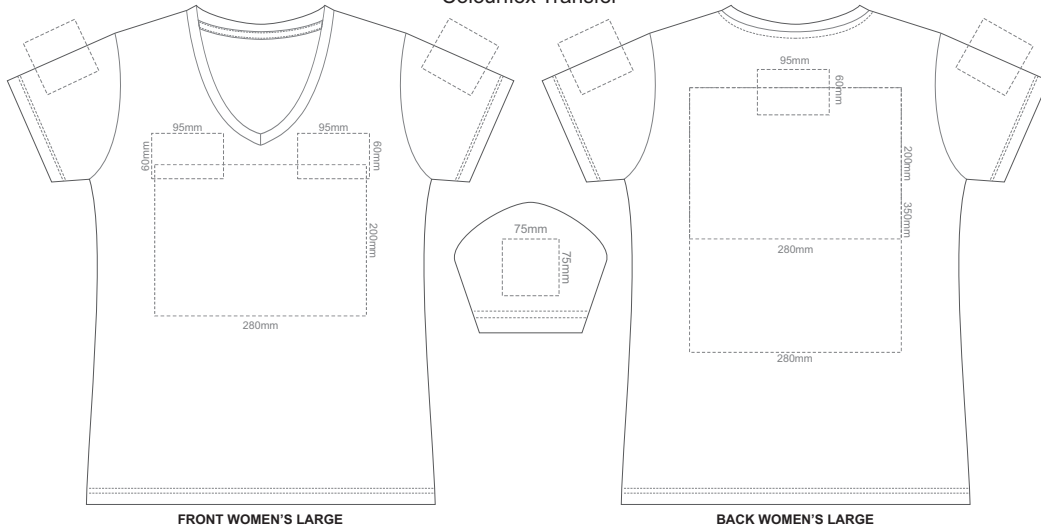

10% of Actual Size
Colourflex Transfer