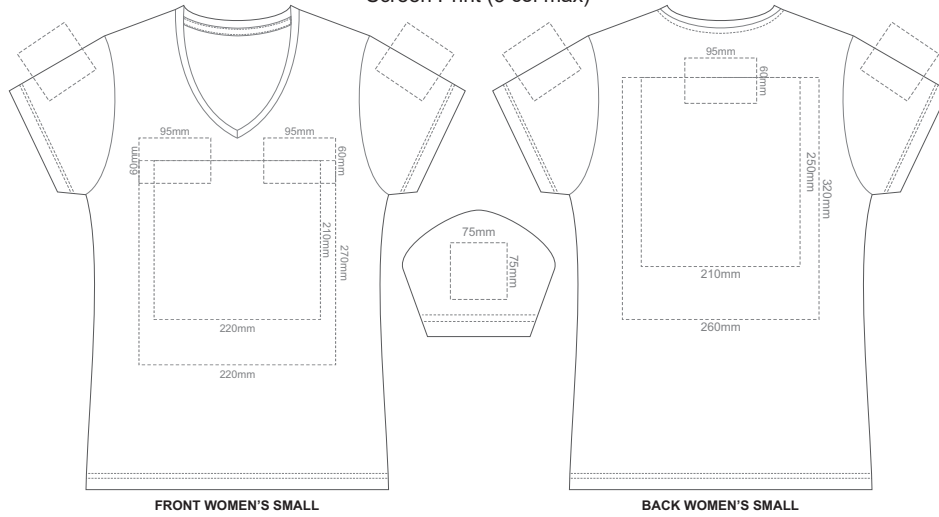

10% of Actual Size
Screen Print (3 col max)