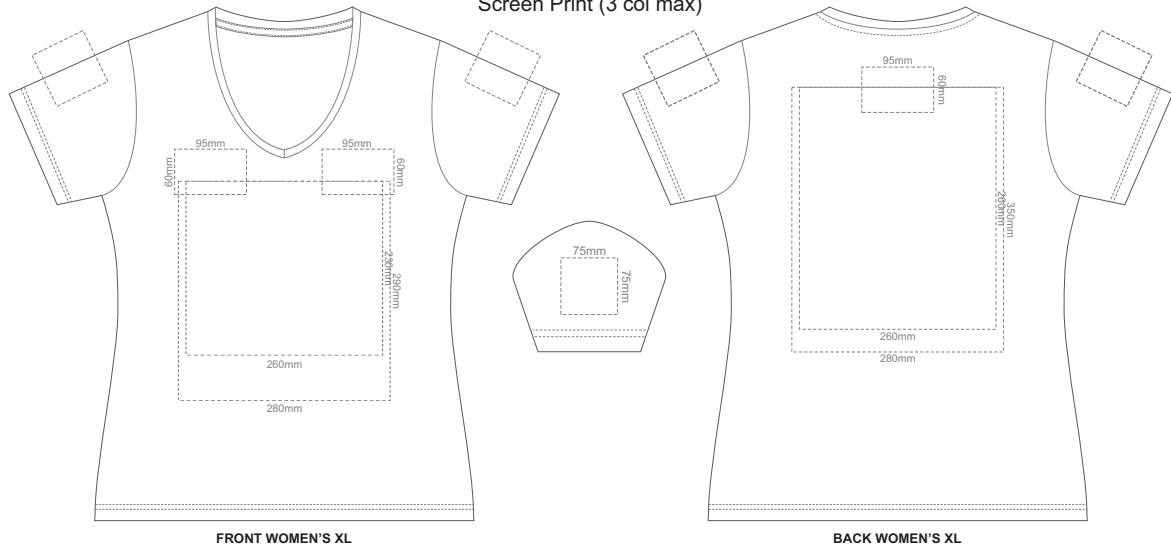

10% of Actual Size
Screen Print (3 col max)

10% of Actual Size
Colourflex Transfer

10% of Actual Size
Embroidery

WOMEN'S SMALL

10% of Actual Size
Screen Print (3 col max)

10% of Actual Size
Colourflex Transfer

10% of Actual Size
Embroidery

WOMEN'S MEDIUM

10% of Actual Size
Screen Print (3 col max)

10% of Actual Size
Colourflex Transfer

10% of Actual Size
Embroidery

WOMEN'S LARGE

10% of Actual Size
Screen Print (3 col max)

10% of Actual Size
Colourflex Transfer

10% of Actual Size
Embroidery

WOMEN'S XL

10% of Actual Size
Screen Print (3 col max)

FRONT WOMEN'S XXL

BACK WOMEN'S XXL

10% of Actual Size
Colourflex Transfer

FRONT WOMEN'S XXL