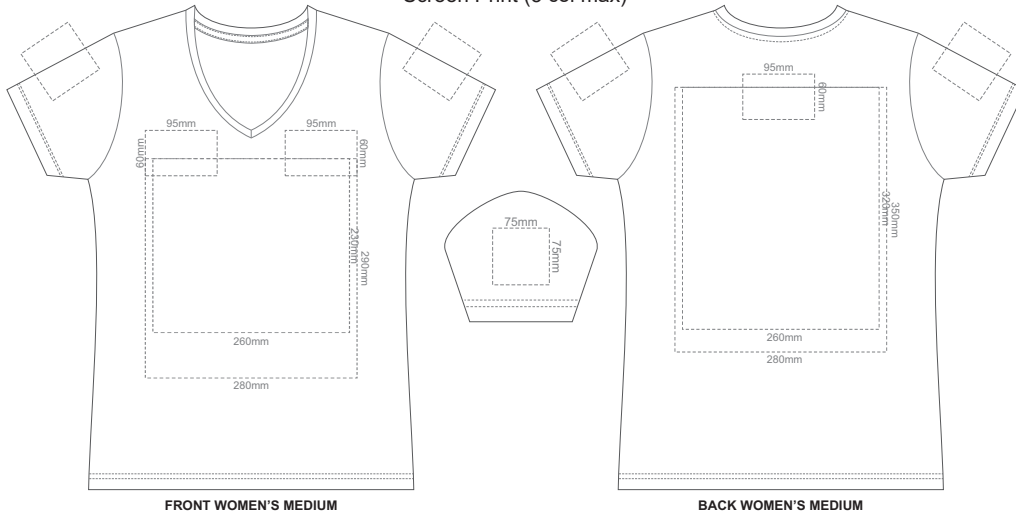

10% of Actual Size
Screen Print (3 col max)