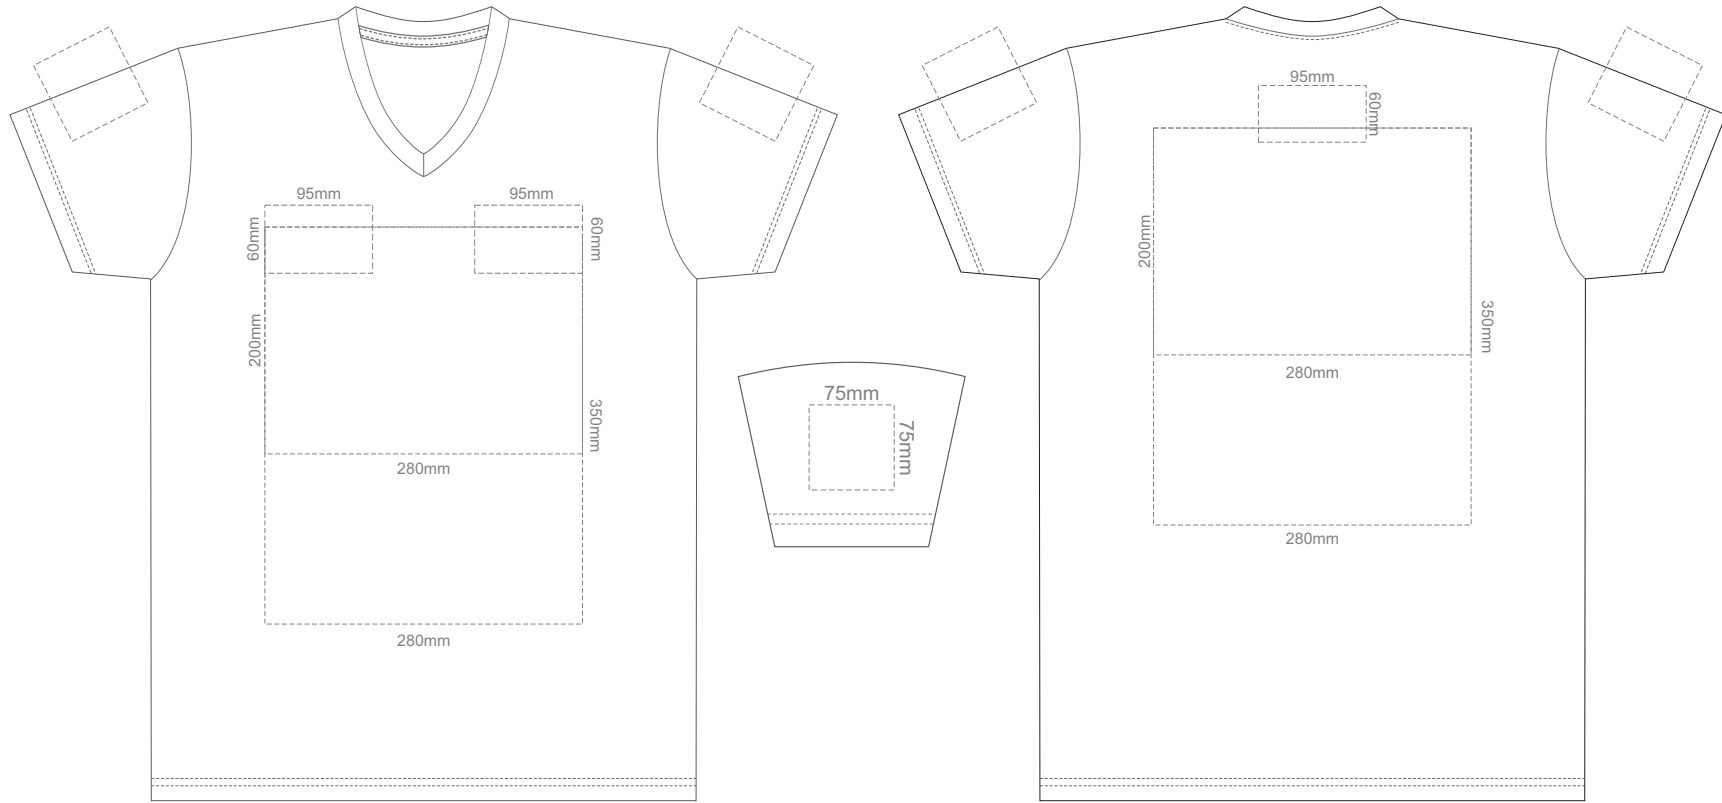

15% of Actual Size  
Screen Print (3 col max)

**ADULT S**

15% of Actual Size  
Screen Print (3 col max)

**ADULT M**

15% of Actual Size  
Screen Print (3 col max)

ADULT L

15% of Actual Size  
Screen Print (3 col max)

**ADULT XL**

15% of Actual Size  
Screen Print (3 col max)

**ADULT XXL**

15% of Actual Size  
Screen Print (3 col max)

ADULT 3XL

15% of Actual Size  
Colourflex Transfer

FRONT ADULT SMALL

BACK ADULT SMALL

ADULT S

15% of Actual Size  
Colourflex Transfer

FRONT ADULT MEDIUM

BACK ADULT MEDIUM

ADULT M

15% of Actual Size  
Colourflex Transfer

FRONT ADULT LARGE

BACK ADULT LARGE

**ADULT 3XL**