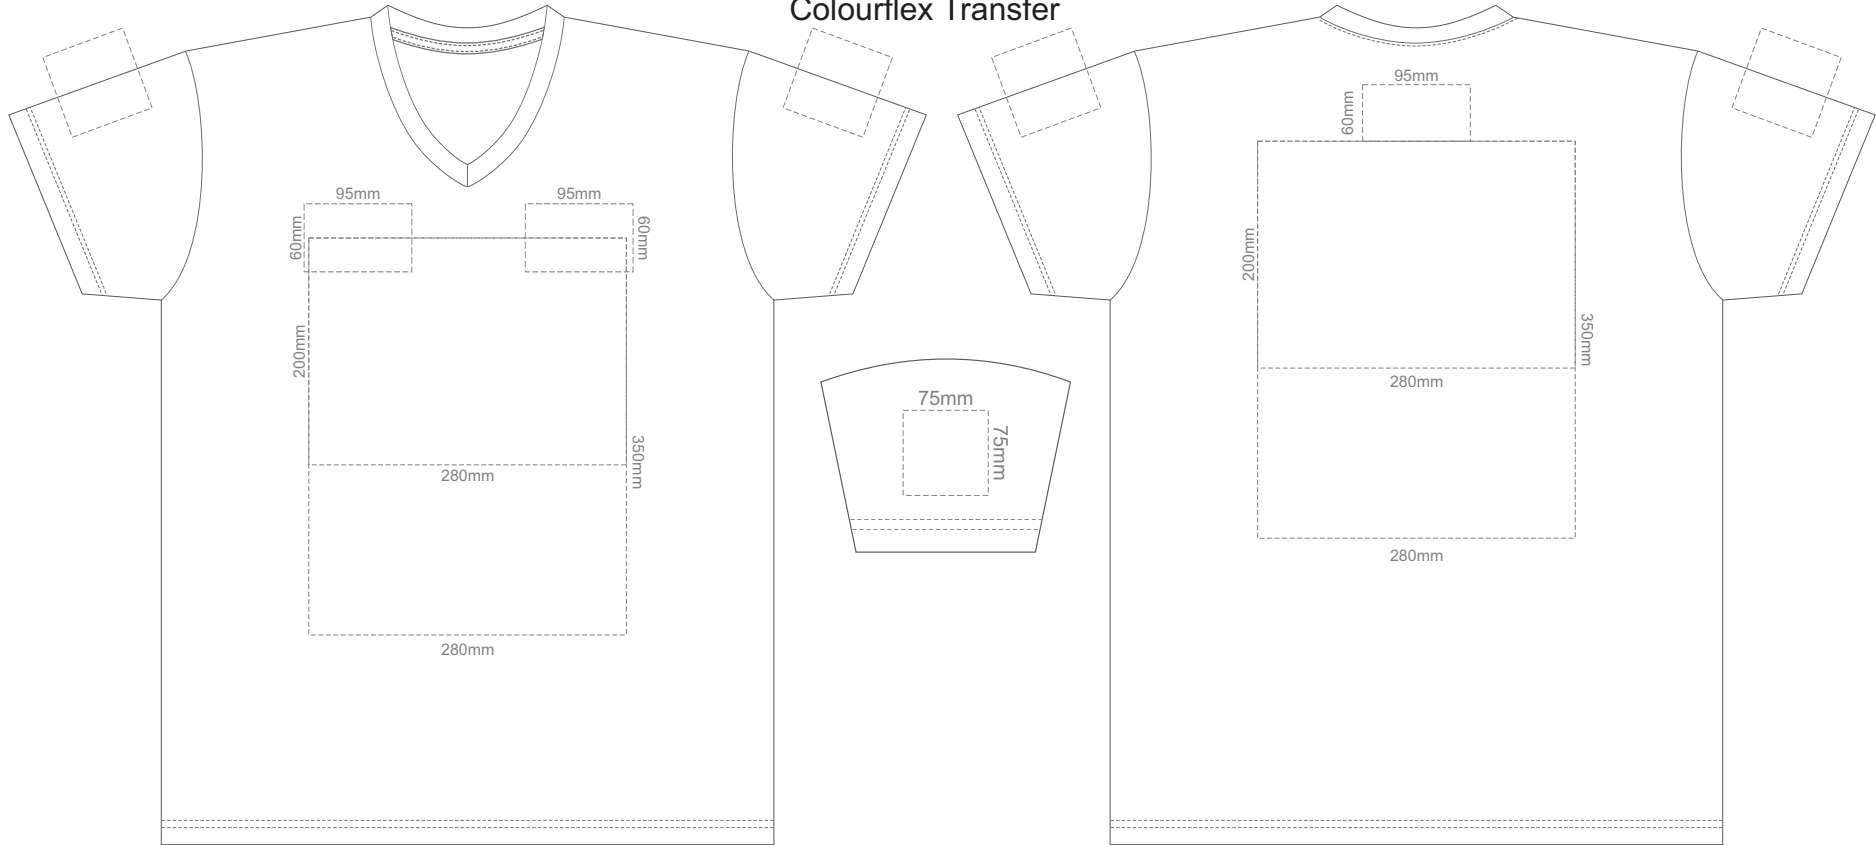

15% of Actual Size  
Screen Print (3 col max)

**ADULT S**

15% of Actual Size  
Screen Print (3 col max)

**ADULT M**

15% of Actual Size  
Screen Print (3 col max)

ADULT L

15% of Actual Size  
Screen Print (3 col max)

**ADULT XL**

15% of Actual Size  
Screen Print (3 col max)

**ADULT XXL**

15% of Actual Size  
Screen Print (3 col max)

ADULT 3XL

15% of Actual Size  
Colourflex Transfer

FRONT ADULT SMALL

BACK ADULT SMALL

ADULT S

15% of Actual Size  
Colourflex Transfer

FRONT ADULT MEDIUM

BACK ADULT MEDIUM

ADULT M

15% of Actual Size  
Colourflex Transfer

FRONT ADULT LARGE

BACK ADULT LARGE

ADULT L

15% of Actual Size  
Colourflex Transfer

FRONT ADULT XL

BACK ADULT XL

ADULT XL

15% of Actual Size  
Colourflex Transfer

FRONT ADULT XXL

BACK ADULT XXL