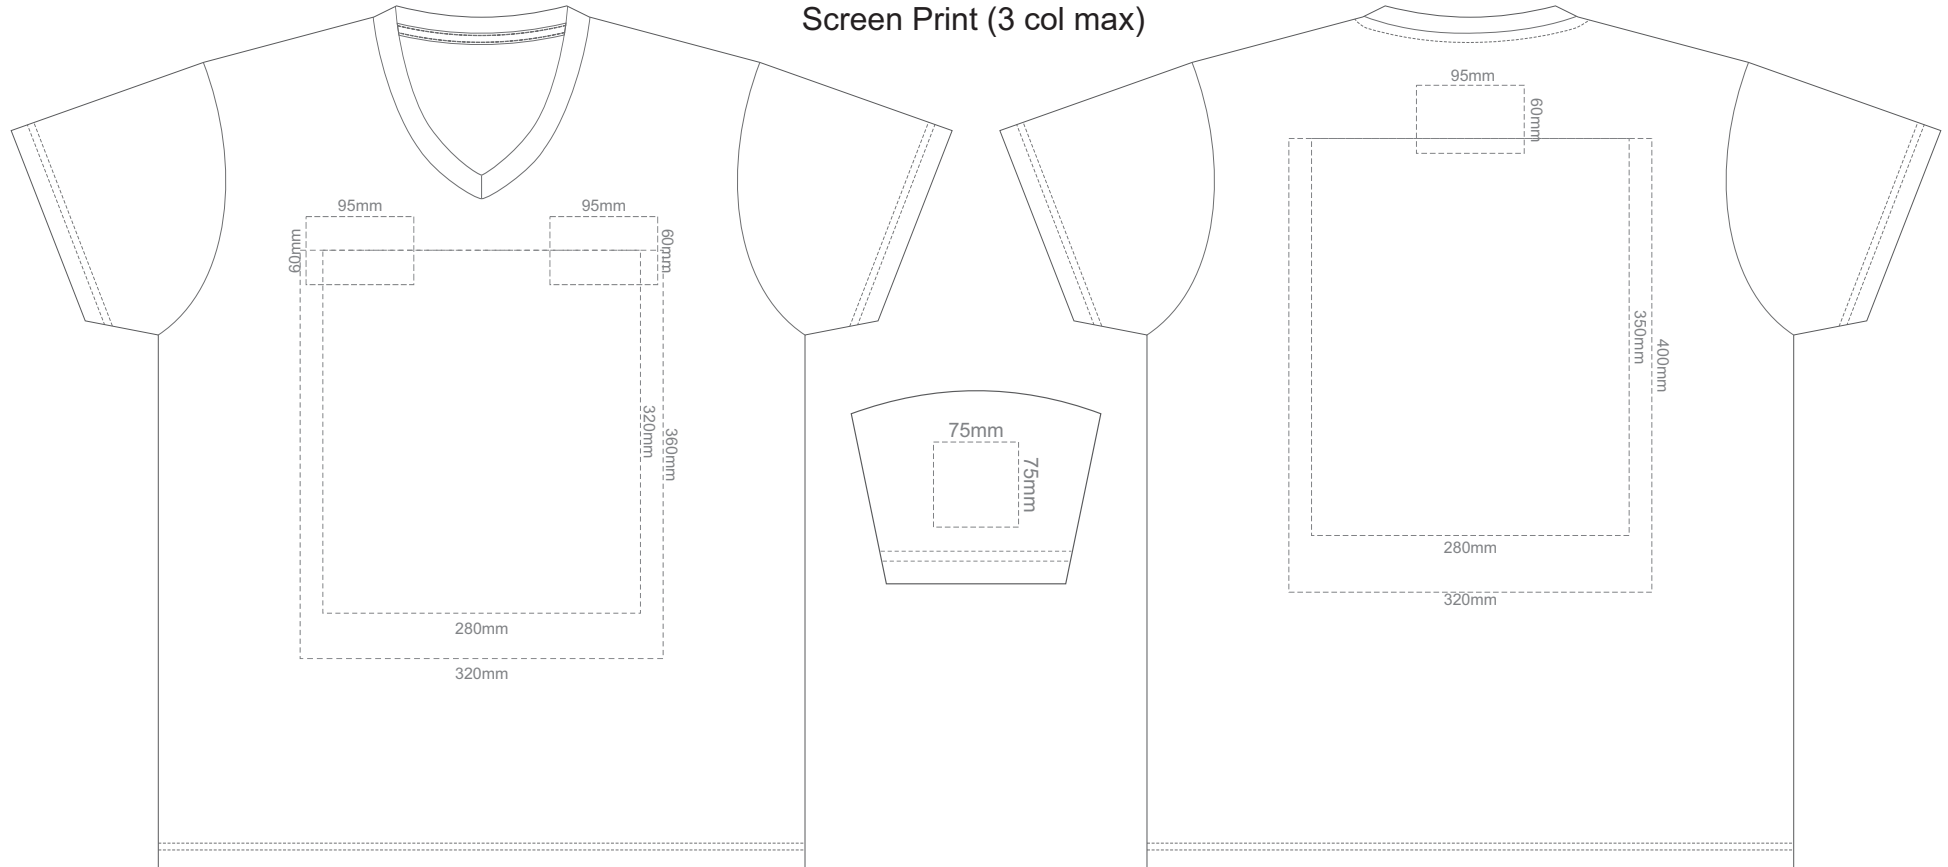

15% of Actual Size  
Screen Print (3 col max)

**ADULT S**

15% of Actual Size  
Screen Print (3 col max)

**ADULT M**

15% of Actual Size  
Screen Print (3 col max)

ADULT L

15% of Actual Size  
Screen Print (3 col max)

**ADULT XL**

15% of Actual Size  
Screen Print (3 col max)

**ADULT XXL**

15% of Actual Size  
Screen Print (3 col max)

ADULT 3XL

15% of Actual Size  
Colourflex Transfer

FRONT ADULT SMALL

BACK ADULT SMALL

ADULT S

15% of Actual Size  
Colourflex Transfer

FRONT ADULT MEDIUM

BACK ADULT MEDIUM

ADULT M

15% of Actual Size  
Colourflex Transfer

FRONT ADULT LARGE

BACK ADULT LARGE

ADULT L

15% of Actual Size  
Colourflex Transfer

FRONT ADULT XL

BACK ADULT XL

ADULT XL

15% of Actual Size  
Colourflex Transfer

FRONT ADULT XXL

BACK ADULT XXL