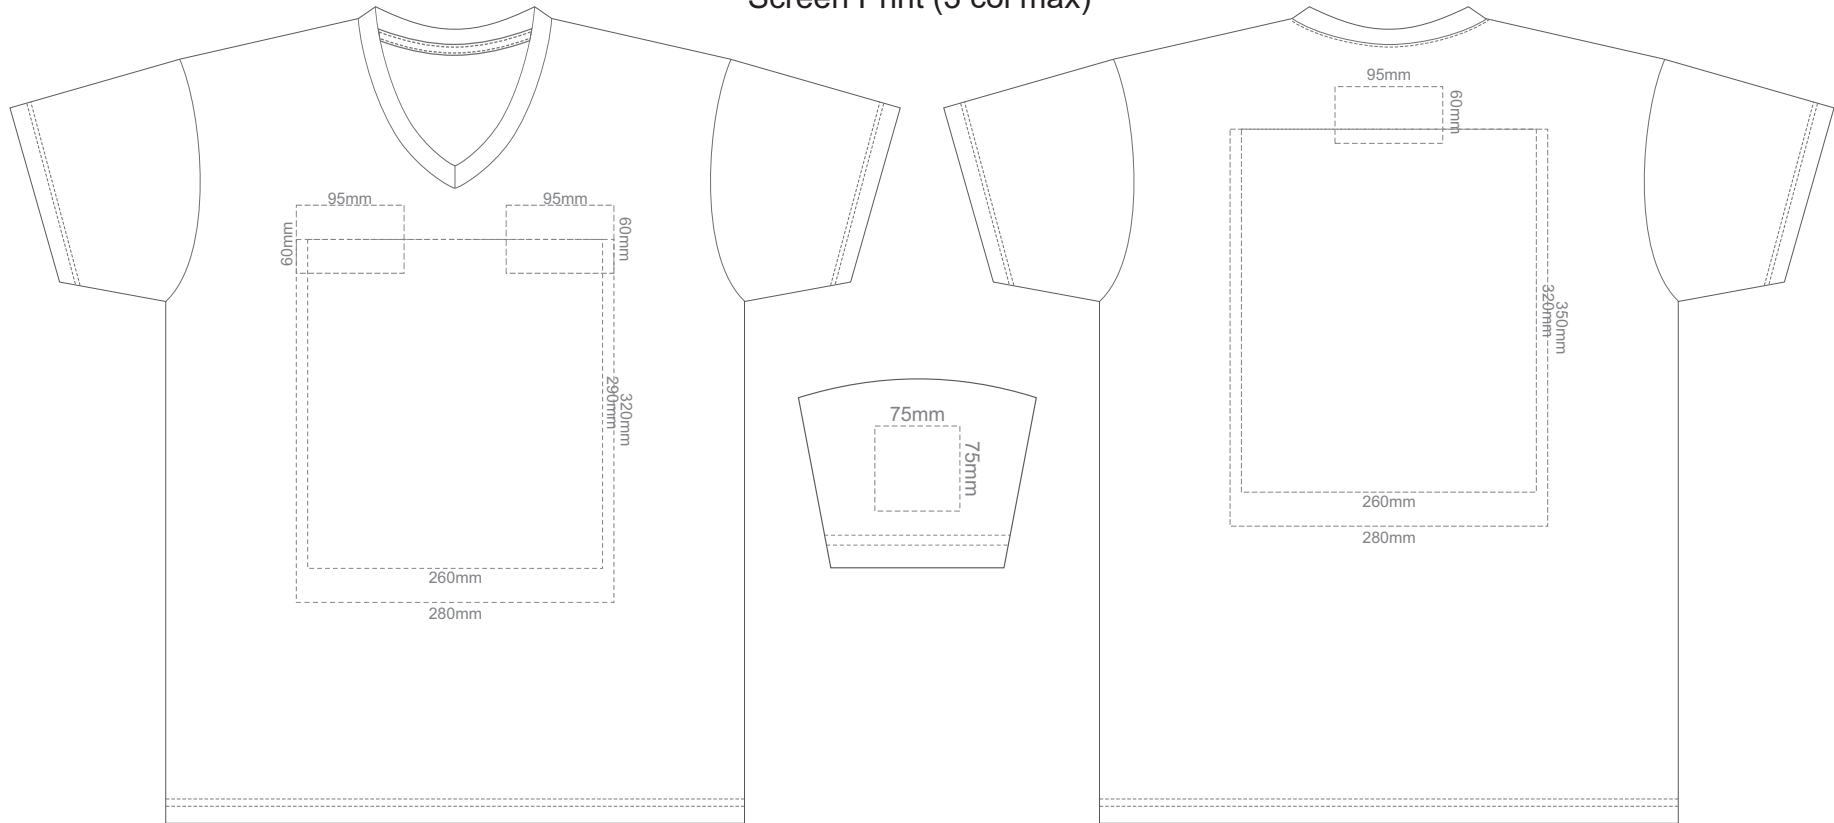

15% of Actual Size  
Screen Print (3 col max)

**ADULT S**

15% of Actual Size  
Screen Print (3 col max)

**ADULT M**

15% of Actual Size  
Screen Print (3 col max)

ADULT L

15% of Actual Size  
Screen Print (3 col max)

**ADULT XL**

15% of Actual Size  
Screen Print (3 col max)

**ADULT XXL**

15% of Actual Size  
Screen Print (3 col max)

ADULT 3XL

15% of Actual Size  
Colourflex Transfer

FRONT ADULT SMALL

BACK ADULT SMALL

ADULT S

15% of Actual Size  
Colourflex Transfer

FRONT ADULT MEDIUM

BACK ADULT MEDIUM

ADULT M

15% of Actual Size  
Colourflex Transfer

FRONT ADULT LARGE

BACK ADULT LARGE

**ADULT 3XL**