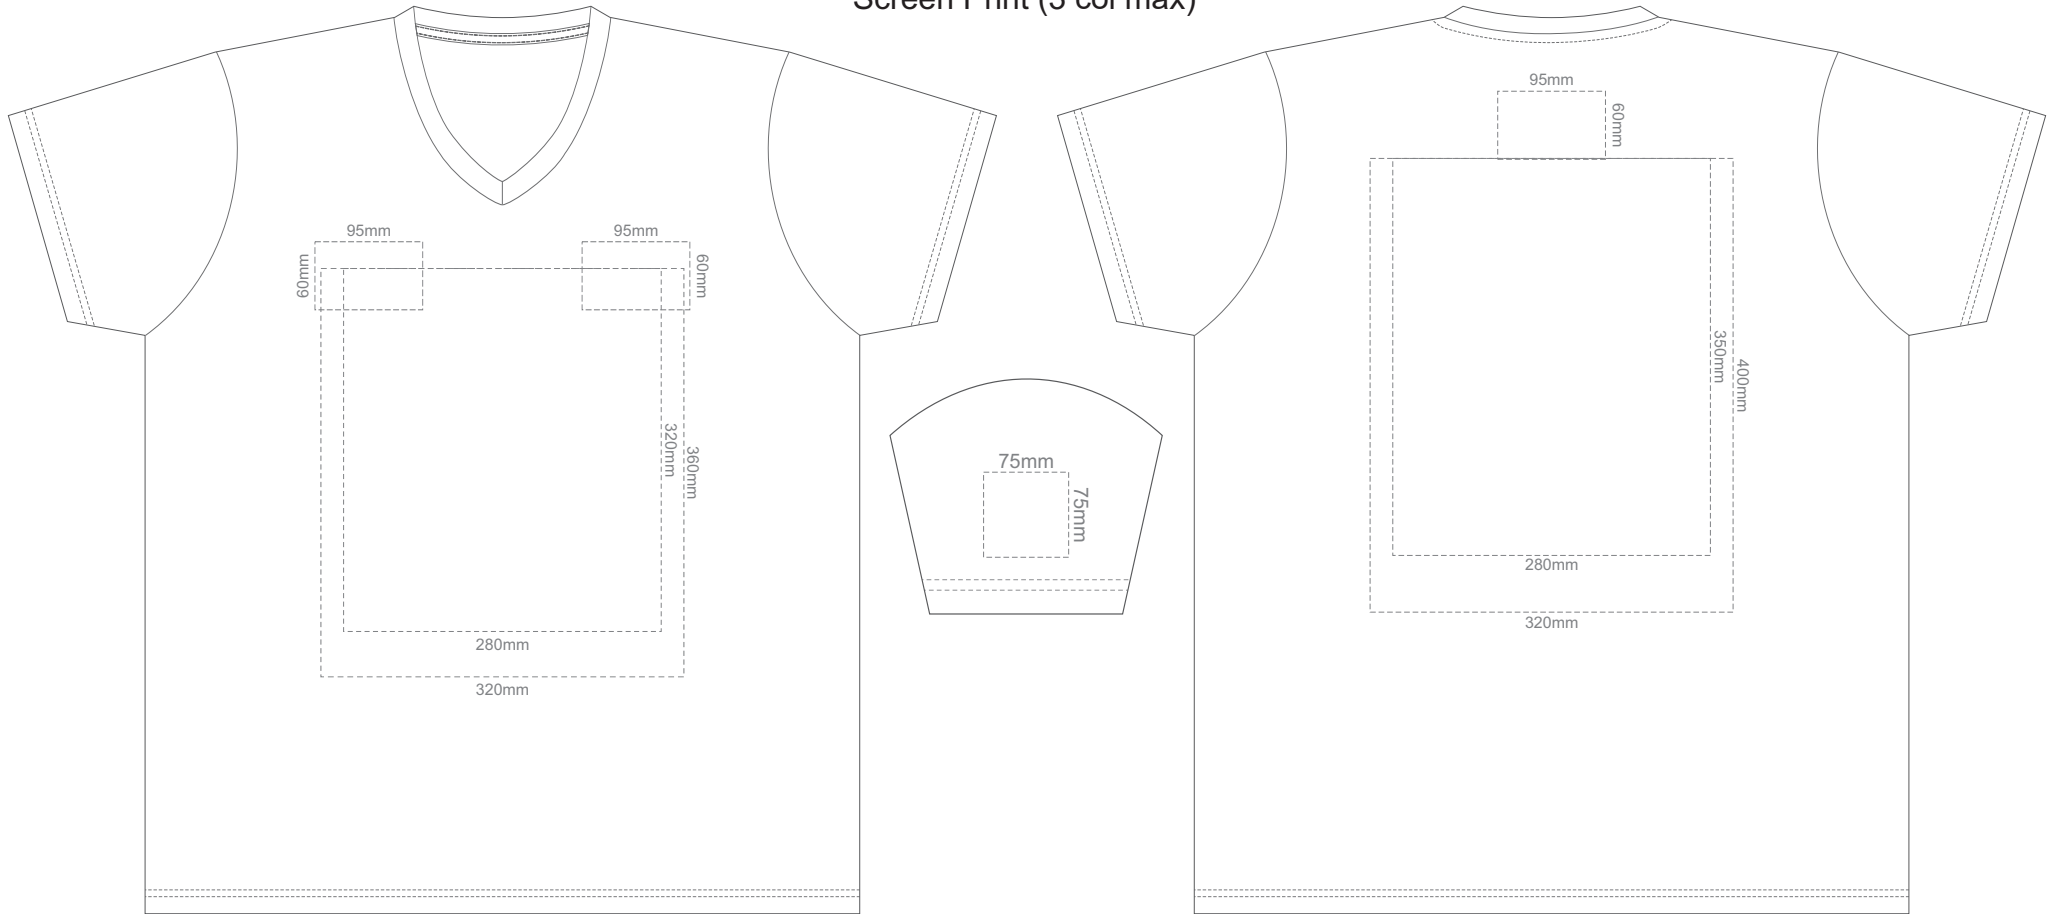

15% of Actual Size  
Screen Print (3 col max)

**ADULT S**

15% of Actual Size  
Screen Print (3 col max)

**ADULT M**

15% of Actual Size  
Screen Print (3 col max)

ADULT L

15% of Actual Size  
Screen Print (3 col max)

**ADULT XL**

15% of Actual Size  
Screen Print (3 col max)

**ADULT XXL**

15% of Actual Size  
Screen Print (3 col max)

ADULT 3XL

15% of Actual Size  
Colourflex Transfer

FRONT ADULT SMALL

BACK ADULT SMALL

ADULT S

15% of Actual Size  
Colourflex Transfer

FRONT ADULT MEDIUM

BACK ADULT MEDIUM

ADULT M

15% of Actual Size  
Colourflex Transfer

FRONT ADULT LARGE

BACK ADULT LARGE

**ADULT 3XL**