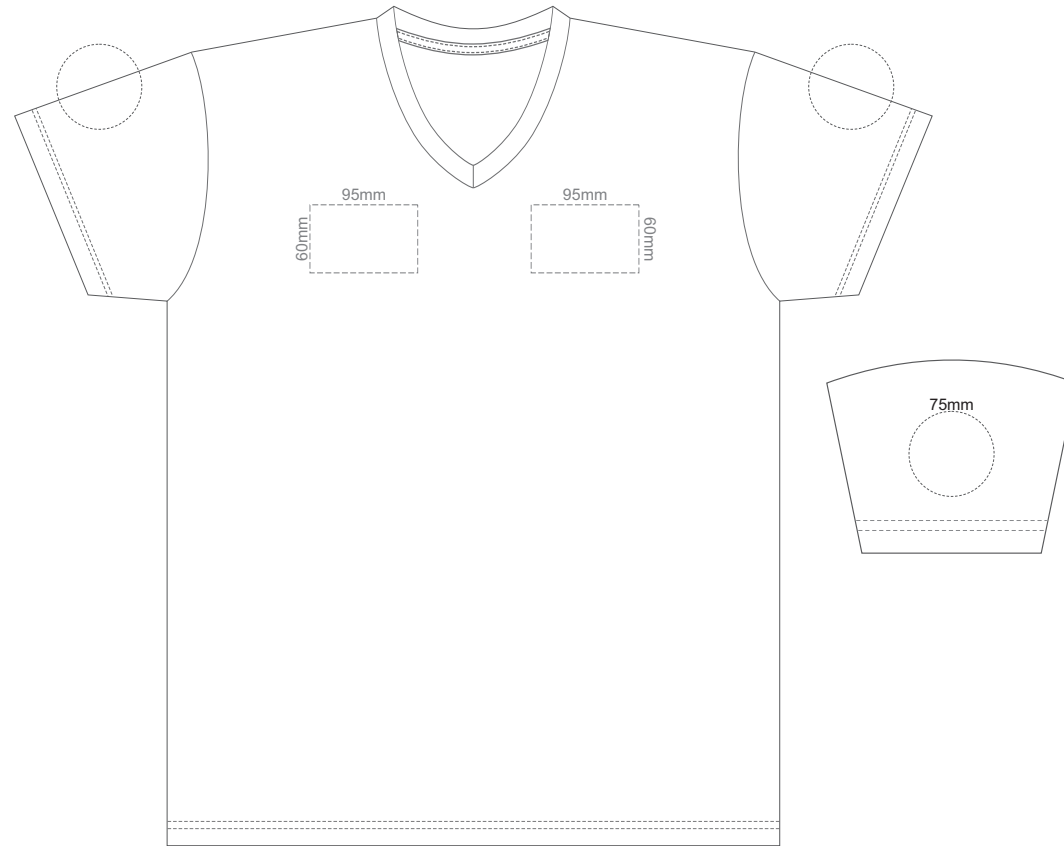

15% of Actual Size
Embroidery

ADULT L