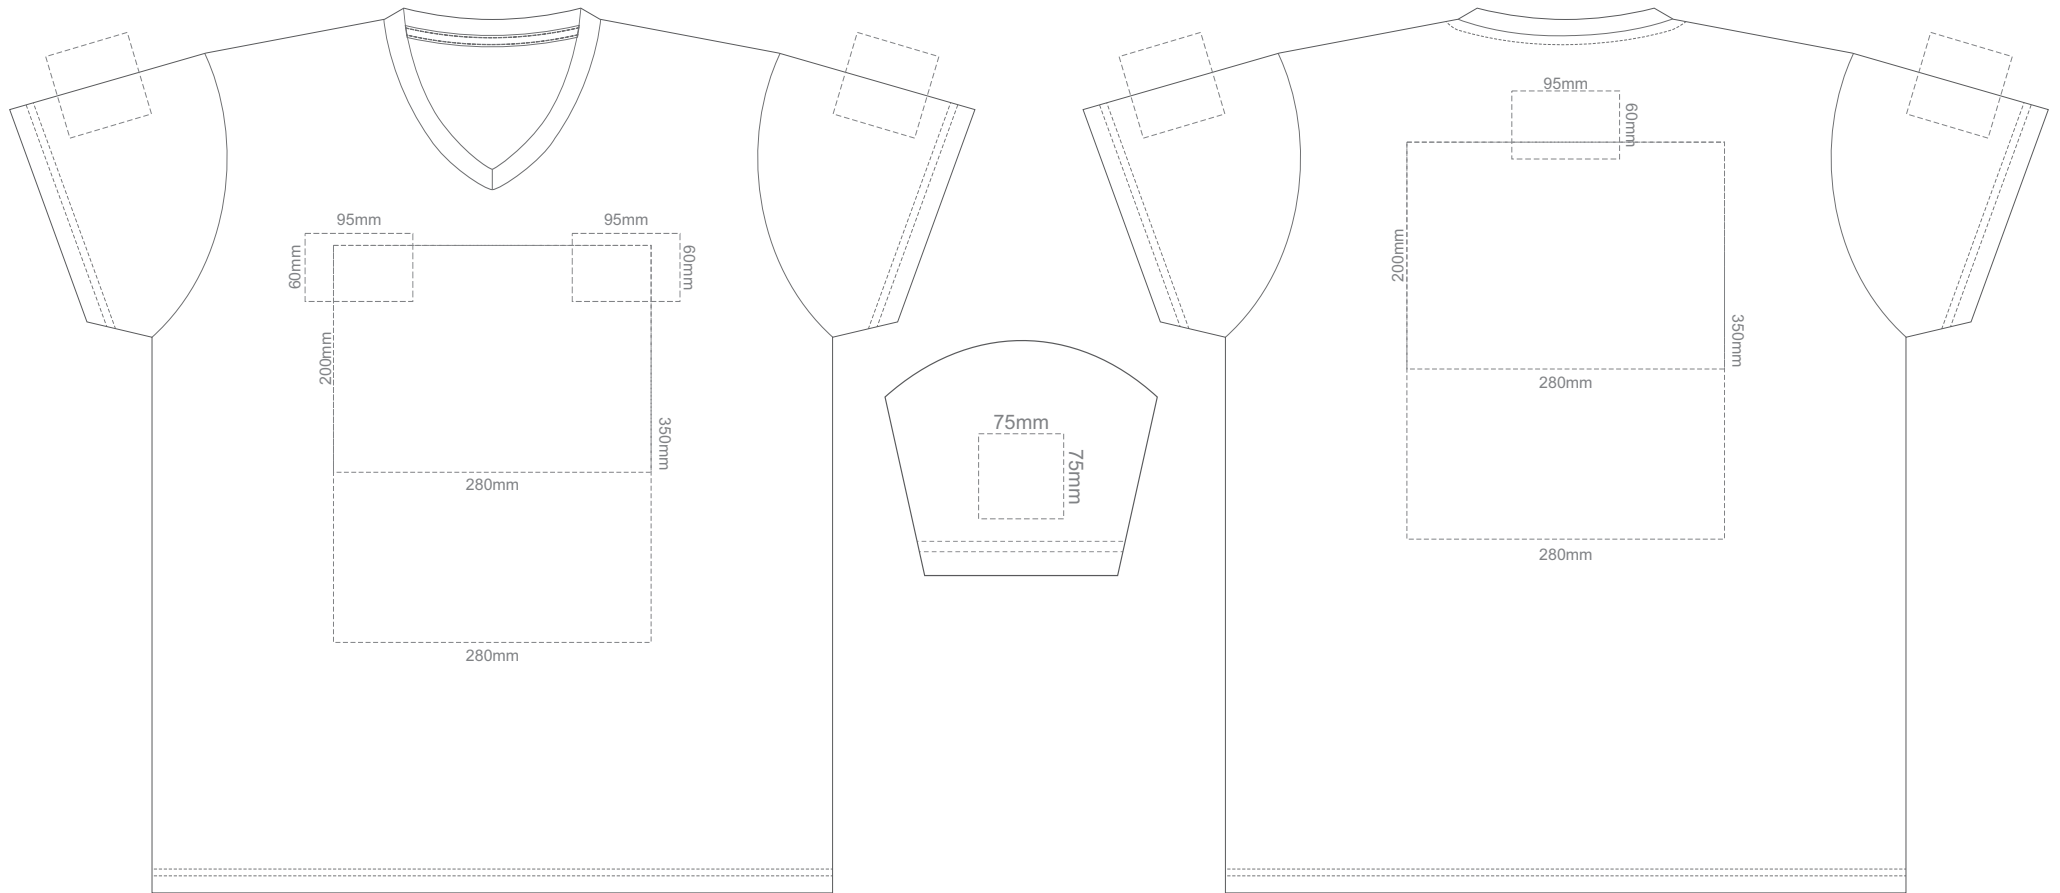

ADULT S

15% of Actual Size  
Colourflex Transfer

FRONT ADULT MEDIUM

BACK ADULT MEDIUM

ADULT M

15% of Actual Size  
Colourflex Transfer

FRONT ADULT LARGE

BACK ADULT LARGE

ADULT L

15% of Actual Size  
Colourflex Transfer

FRONT ADULT XL

BACK ADULT XL

ADULT XL

15% of Actual Size  
Colourflex Transfer

FRONT ADULT XXL

BACK ADULT XXL

ADULT XXL

15% of Actual Size  
Colourflex Transfer

FRONT ADULT 3XL

BACK ADULT 3XL

ADULT 3XL

15% of Actual Size  
Embroidery

**ADULT S**

15% of Actual Size  
Embroidery

**ADULT 3XL**