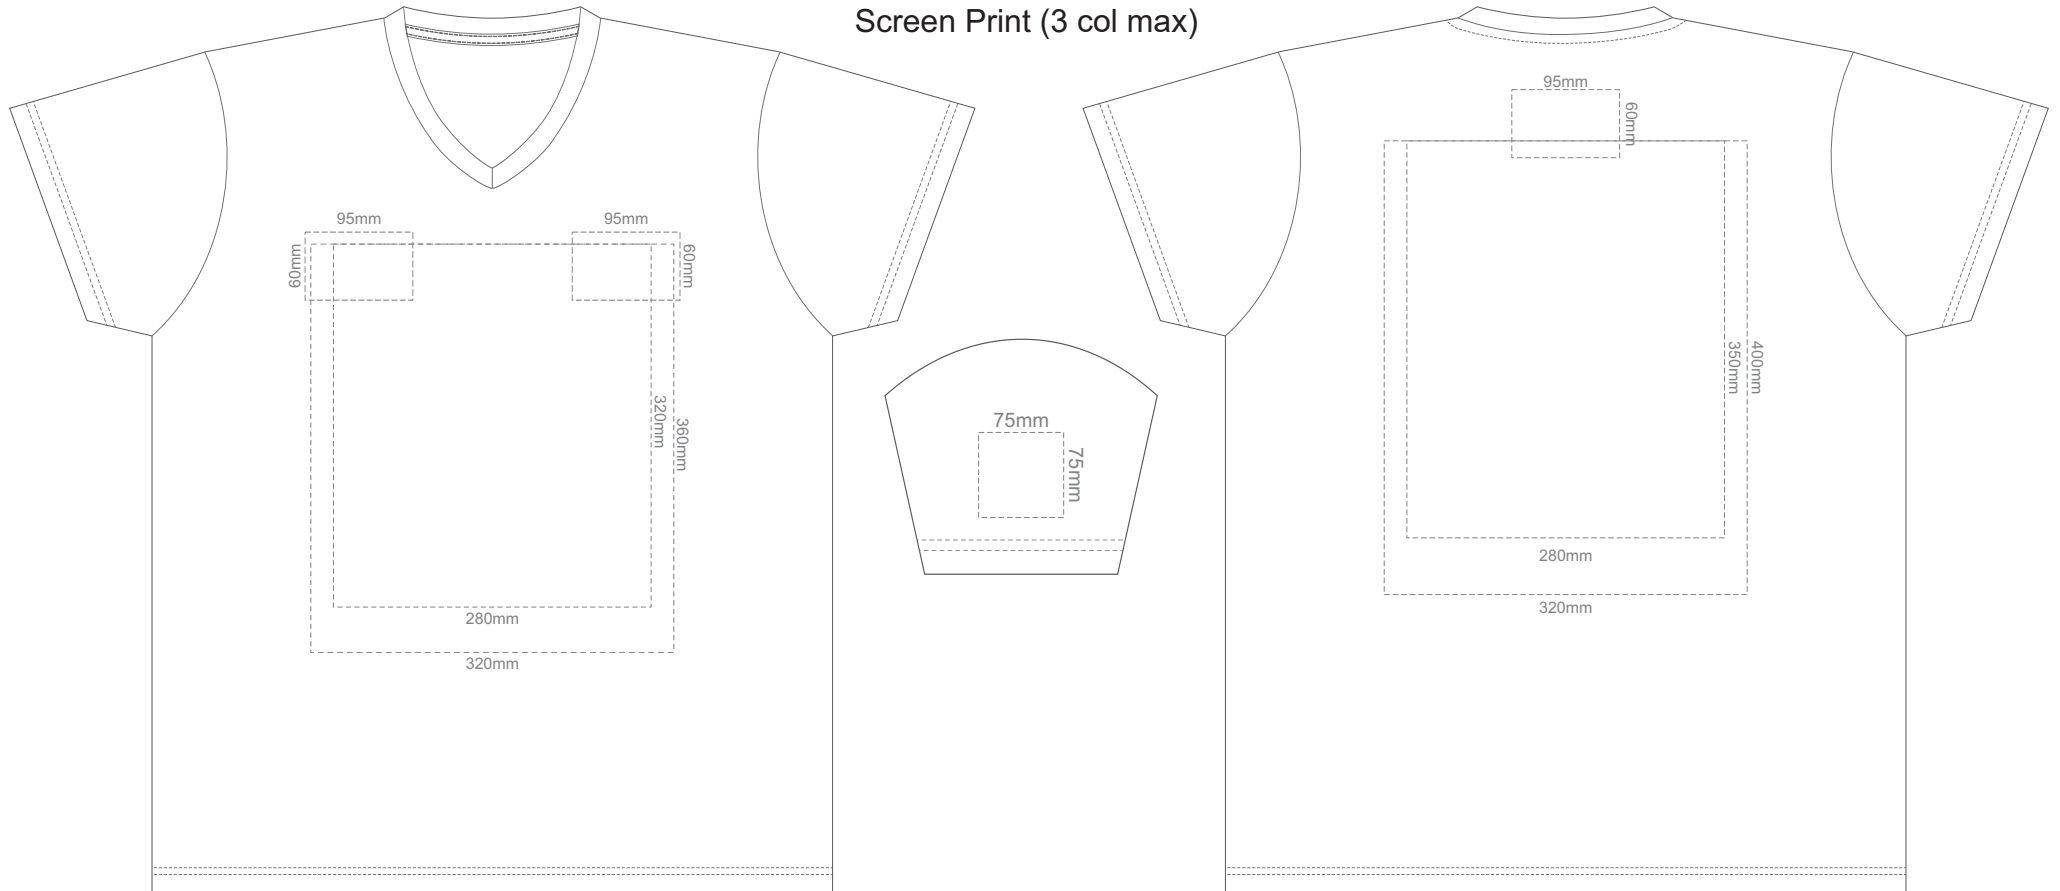

15% of Actual Size  
Screen Print (3 col max)

**ADULT S**

15% of Actual Size  
Screen Print (3 col max)

**ADULT M**

15% of Actual Size  
Screen Print (3 col max)

ADULT L

15% of Actual Size  
Screen Print (3 col max)

**ADULT XL**

15% of Actual Size  
Screen Print (3 col max)

**ADULT XXL**

15% of Actual Size  
Screen Print (3 col max)

ADULT 3XL

15% of Actual Size  
Colourflex Transfer

FRONT ADULT SMALL

BACK ADULT SMALL

ADULT S

15% of Actual Size  
Colourflex Transfer

FRONT ADULT MEDIUM

BACK ADULT MEDIUM

ADULT M

15% of Actual Size  
Colourflex Transfer

FRONT ADULT LARGE

BACK ADULT LARGE

**ADULT 3XL**