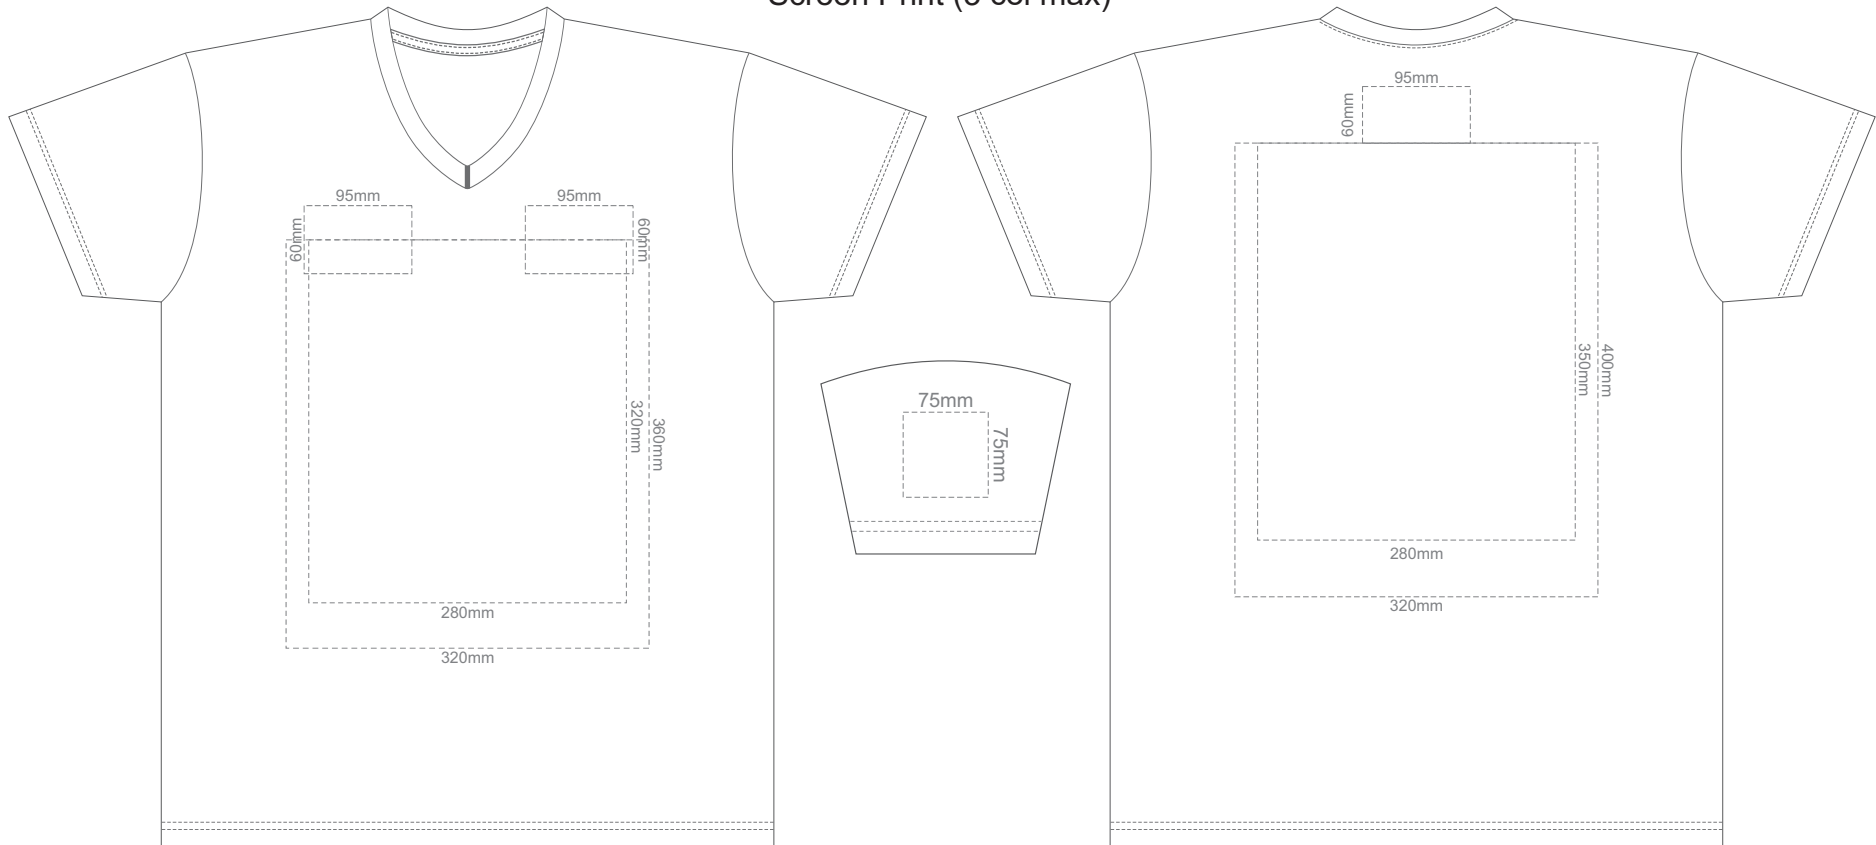

15% of Actual Size  
Screen Print (3 col max)

**ADULT S**

15% of Actual Size  
Screen Print (3 col max)

**ADULT M**

15% of Actual Size  
Screen Print (3 col max)

ADULT L

15% of Actual Size  
Screen Print (3 col max)

**ADULT XL**

15% of Actual Size  
Screen Print (3 col max)

**ADULT XXL**

15% of Actual Size  
Screen Print (3 col max)

ADULT 3XL

15% of Actual Size  
Colourflex Transfer

FRONT ADULT SMALL

BACK ADULT SMALL

ADULT S

15% of Actual Size  
Colourflex Transfer

FRONT ADULT MEDIUM

BACK ADULT MEDIUM

ADULT M

15% of Actual Size  
Colourflex Transfer

FRONT ADULT LARGE

BACK ADULT LARGE

**ADULT 3XL**