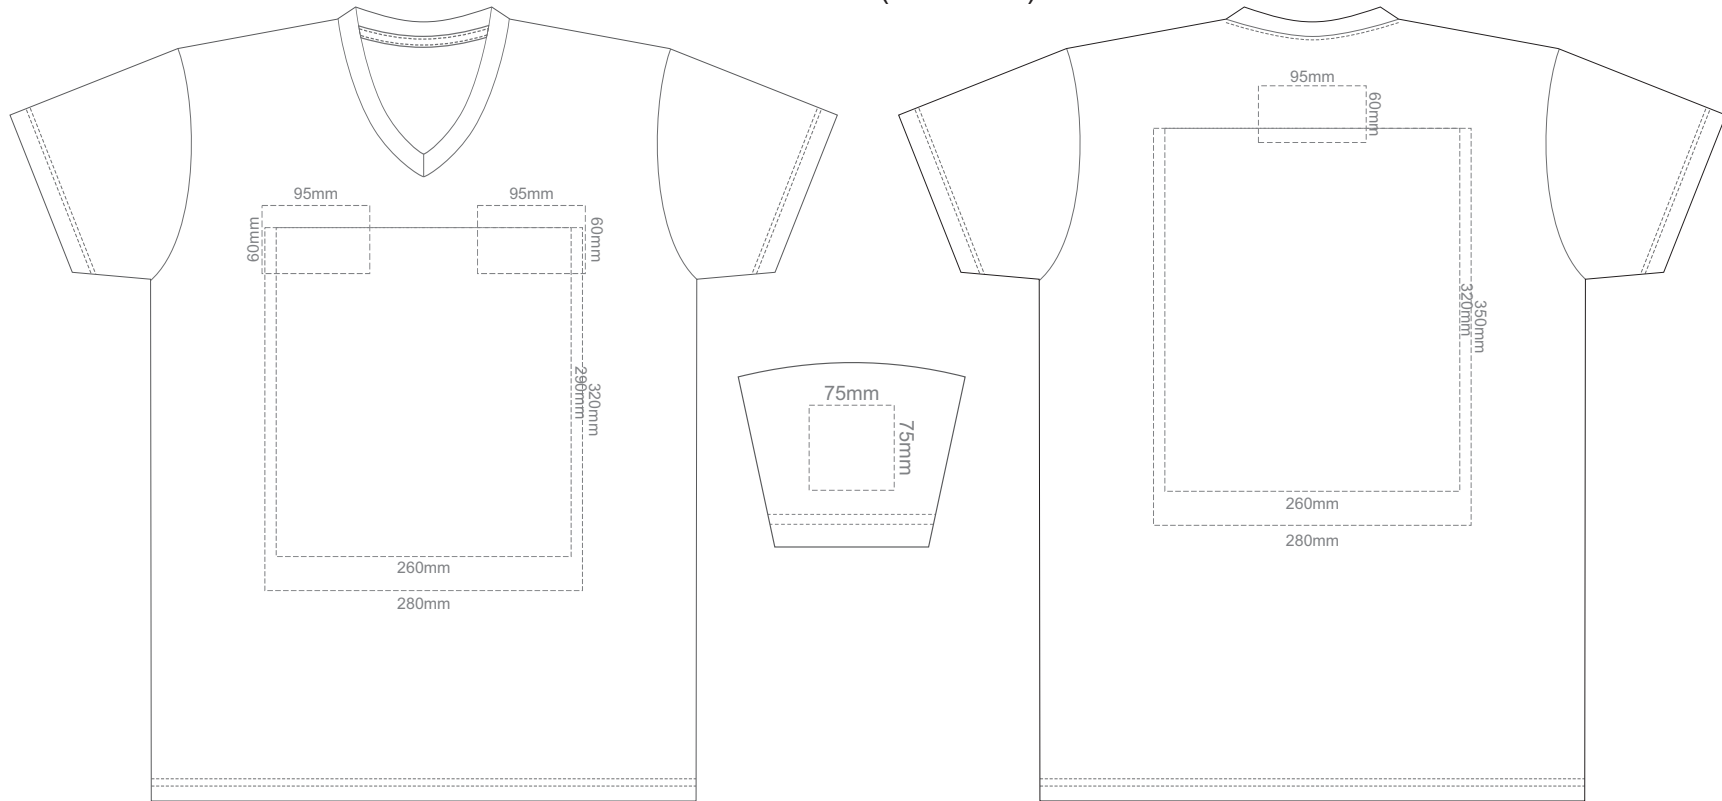

15% of Actual Size  
Screen Print (3 col max)

**ADULT S**

15% of Actual Size  
Screen Print (3 col max)

**ADULT M**

15% of Actual Size  
Screen Print (3 col max)

ADULT L

15% of Actual Size  
Screen Print (3 col max)

**ADULT XL**

15% of Actual Size  
Screen Print (3 col max)

**ADULT XXL**

15% of Actual Size  
Screen Print (3 col max)

ADULT 3XL

15% of Actual Size  
Colourflex Transfer

FRONT ADULT SMALL

BACK ADULT SMALL

ADULT S

15% of Actual Size  
Colourflex Transfer

FRONT ADULT MEDIUM

BACK ADULT MEDIUM

ADULT M

15% of Actual Size  
Colourflex Transfer

FRONT ADULT LARGE

BACK ADULT LARGE

**ADULT 3XL**