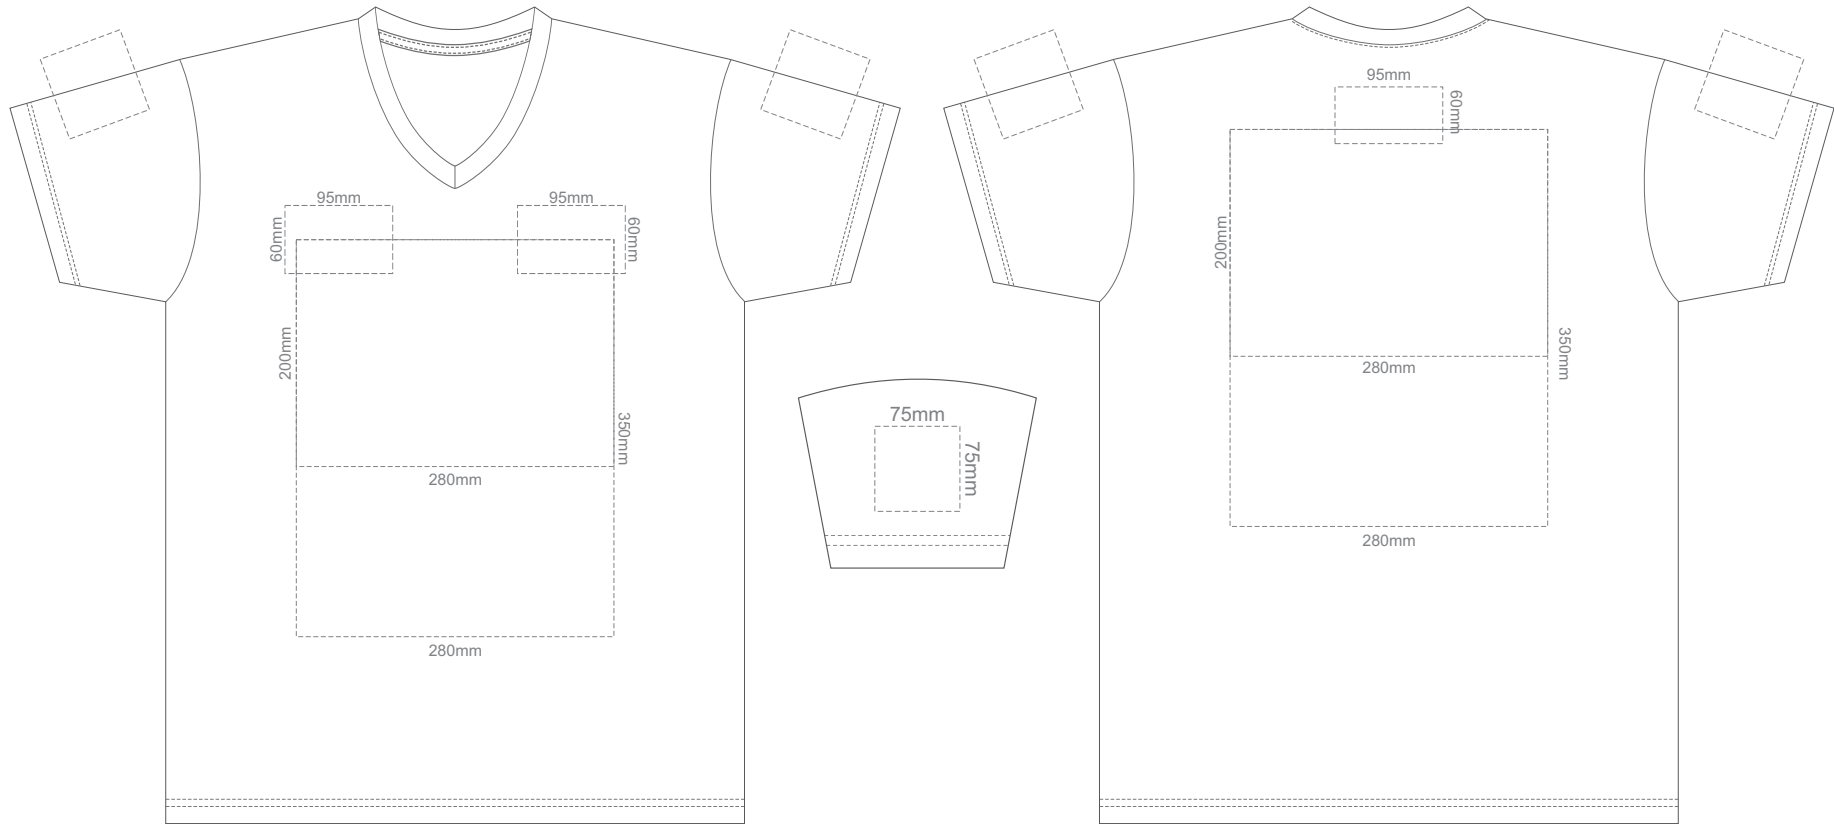

15% of Actual Size  
Screen Print (3 col max)

**ADULT S**

15% of Actual Size  
Screen Print (3 col max)

**ADULT M**

15% of Actual Size  
Screen Print (3 col max)

ADULT L

15% of Actual Size  
Screen Print (3 col max)

**ADULT XL**

15% of Actual Size  
Screen Print (3 col max)

**ADULT XXL**

15% of Actual Size  
Screen Print (3 col max)

ADULT 3XL

15% of Actual Size  
Colourflex Transfer

FRONT ADULT SMALL

BACK ADULT SMALL

ADULT S

15% of Actual Size  
Colourflex Transfer

FRONT ADULT MEDIUM

BACK ADULT MEDIUM

ADULT M

15% of Actual Size  
Colourflex Transfer

FRONT ADULT LARGE

BACK ADULT LARGE

**ADULT 3XL**