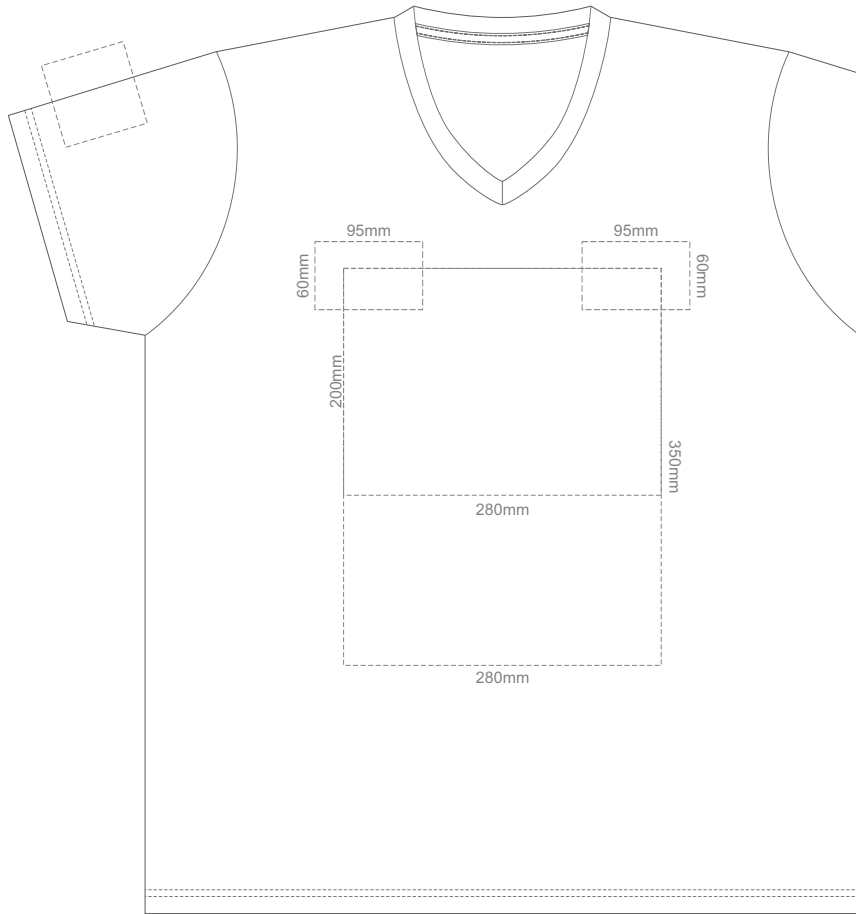

ADULT S

15% of Actual Size  
Colourflex Transfer

FRONT ADULT MEDIUM

BACK ADULT MEDIUM

ADULT M

15% of Actual Size  
Colourflex Transfer

FRONT ADULT LARGE

BACK ADULT LARGE

ADULT L

15% of Actual Size  
Colourflex Transfer

FRONT ADULT XL

BACK ADULT XL

ADULT XL

15% of Actual Size  
Colourflex Transfer

FRONT ADULT XXL

BACK ADULT XXL

ADULT XXL

15% of Actual Size  
Colourflex Transfer

FRONT ADULT 3XL

BACK ADULT 3XL

ADULT 3XL

15% of Actual Size  
Embroidery

**ADULT S**

15% of Actual Size  
Embroidery

**ADULT 3XL**