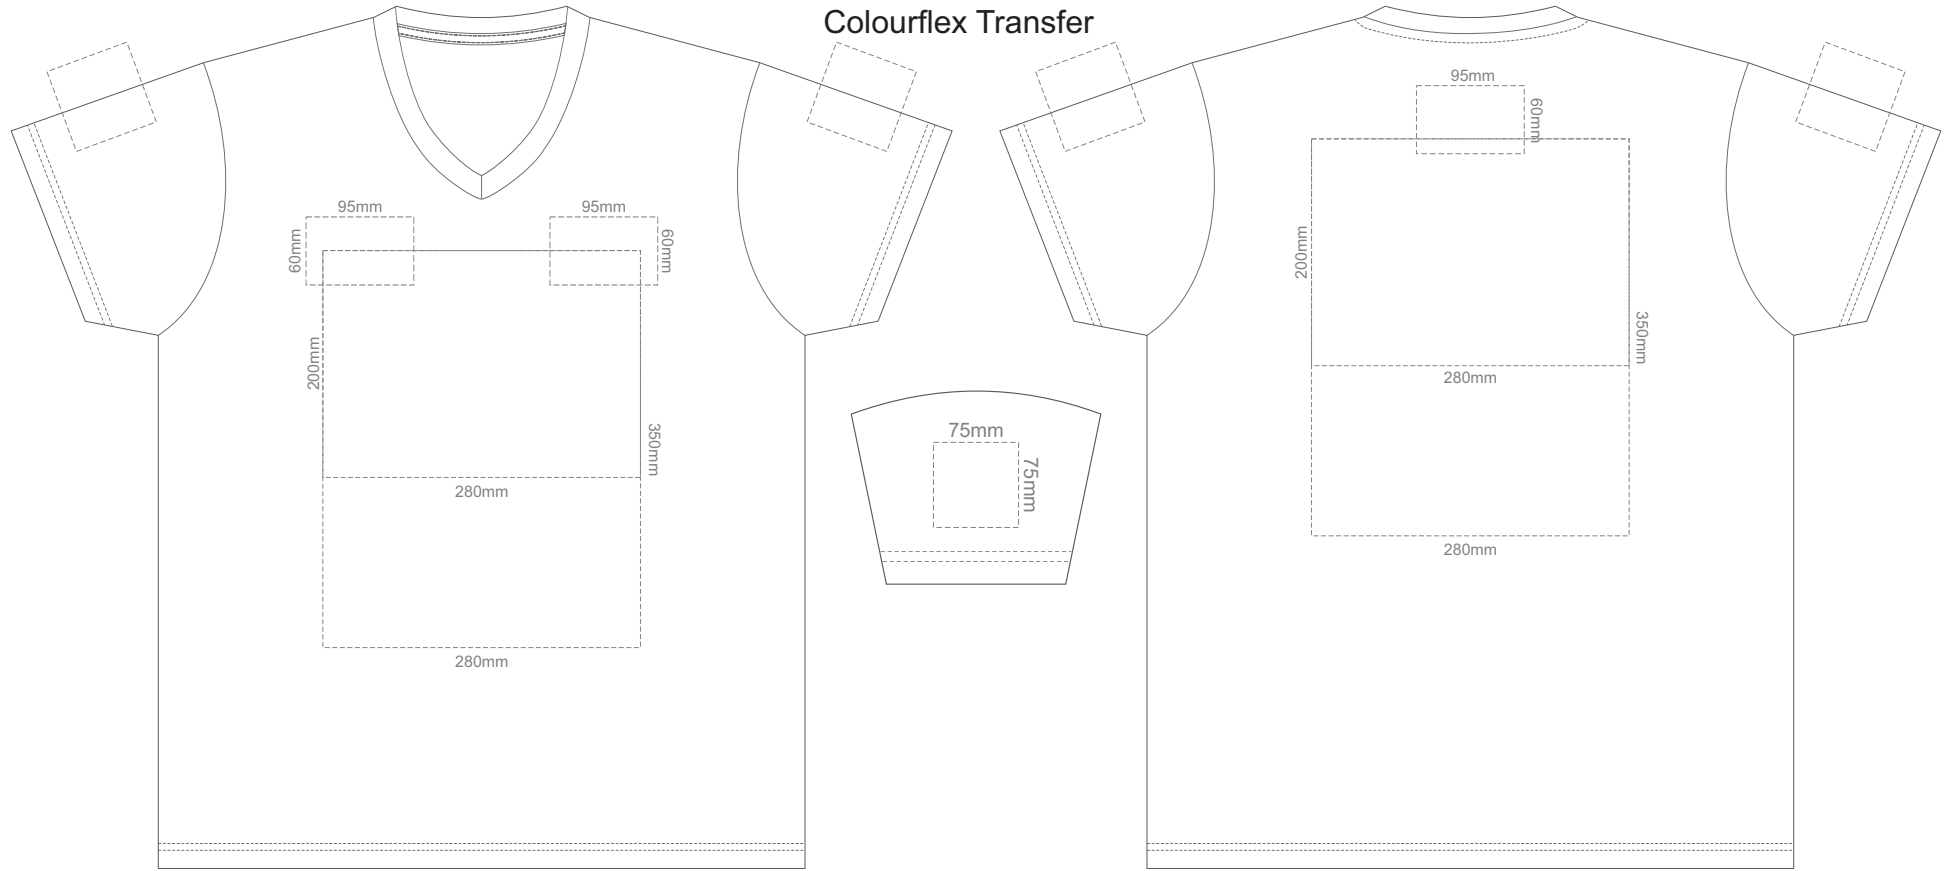

15% of Actual Size  
Screen Print (3 col max)

**ADULT S**

15% of Actual Size  
Screen Print (3 col max)

**ADULT M**

15% of Actual Size  
Screen Print (3 col max)

ADULT L

15% of Actual Size  
Screen Print (3 col max)

**ADULT XL**

15% of Actual Size  
Screen Print (3 col max)

**ADULT XXL**

15% of Actual Size  
Screen Print (3 col max)

ADULT 3XL

15% of Actual Size  
Colourflex Transfer

FRONT ADULT SMALL

BACK ADULT SMALL

ADULT S

15% of Actual Size  
Colourflex Transfer

FRONT ADULT MEDIUM

BACK ADULT MEDIUM

ADULT M

15% of Actual Size  
Colourflex Transfer

FRONT ADULT LARGE

BACK ADULT LARGE

ADULT L

15% of Actual Size  
Colourflex Transfer

FRONT ADULT XL

BACK ADULT XL

ADULT XL

15% of Actual Size  
Colourflex Transfer

FRONT ADULT XXL

BACK ADULT XXL