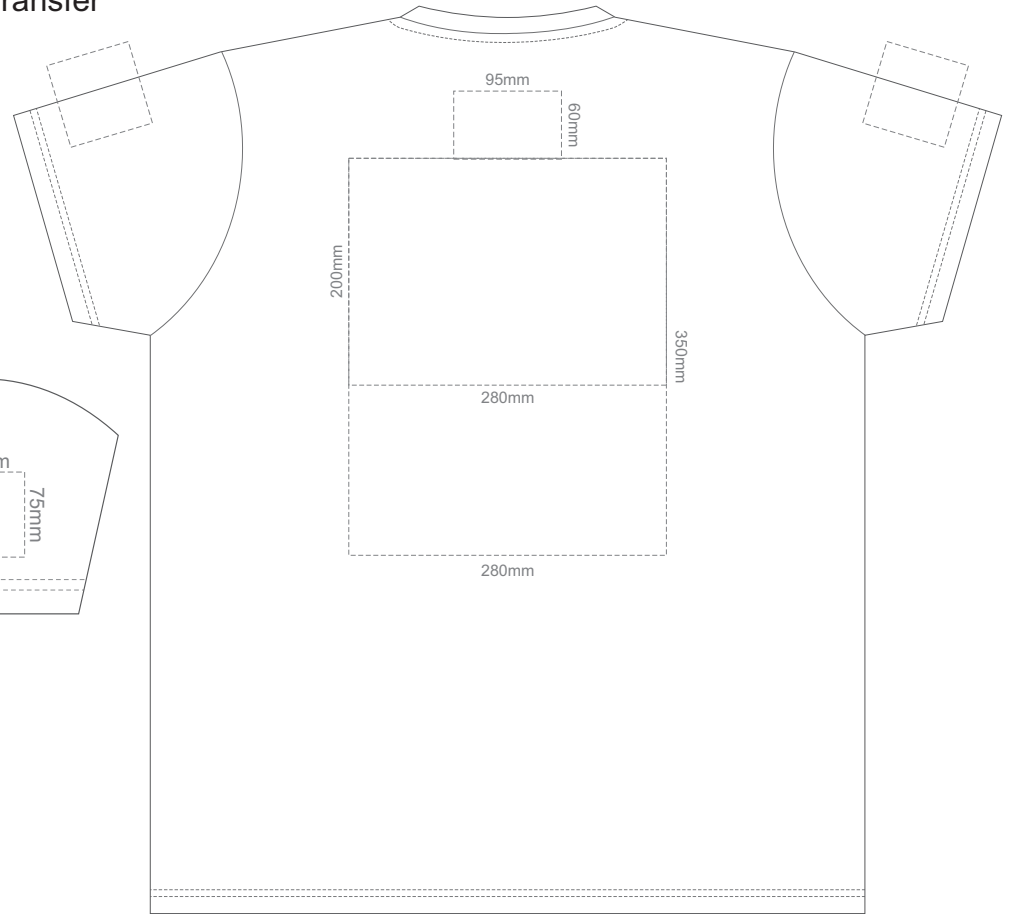

ADULT S

15% of Actual Size  
Colourflex Transfer

FRONT ADULT MEDIUM

BACK ADULT MEDIUM

ADULT M

15% of Actual Size  
Colourflex Transfer

FRONT ADULT LARGE

BACK ADULT LARGE

ADULT L

15% of Actual Size  
Colourflex Transfer

FRONT ADULT XL

BACK ADULT XL

ADULT XL

15% of Actual Size  
Colourflex Transfer

FRONT ADULT XXL

BACK ADULT XXL

ADULT XXL

15% of Actual Size  
Colourflex Transfer

FRONT ADULT 3XL

BACK ADULT 3XL

ADULT 3XL

15% of Actual Size  
Embroidery

**ADULT S**

15% of Actual Size  
Embroidery

**ADULT 3XL**