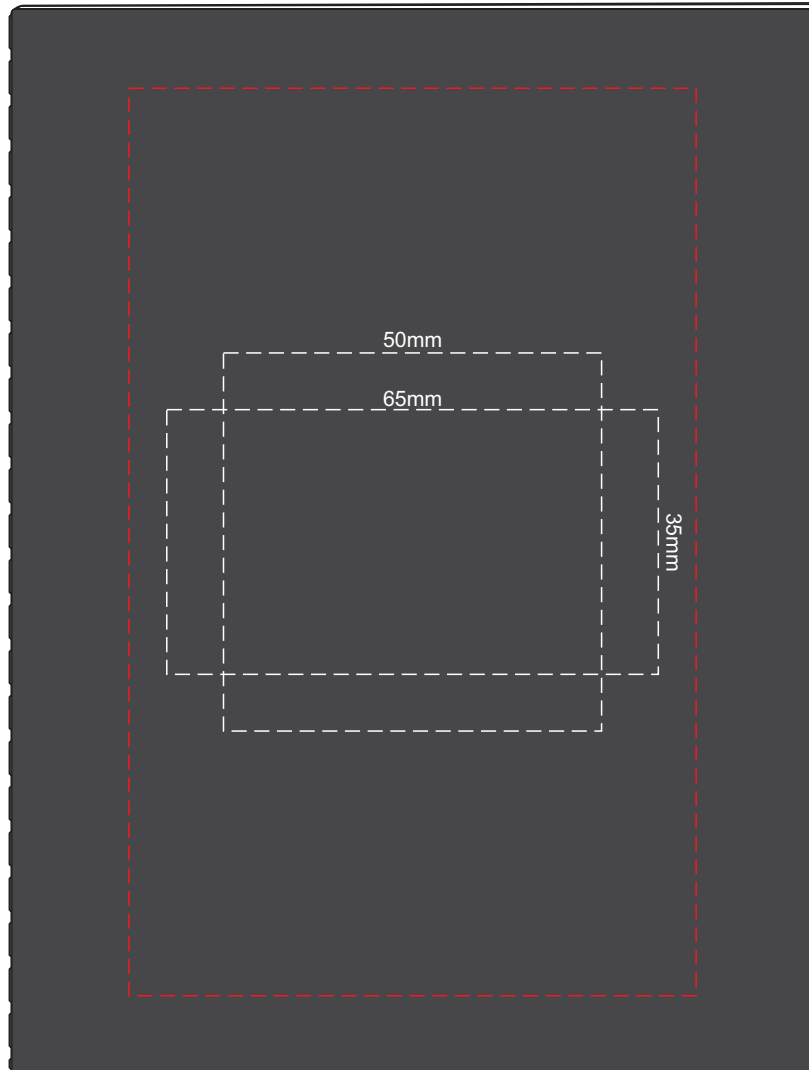

100% of Actual Size
Pad Print

Branding area can be moved **anywhere within the red line.**