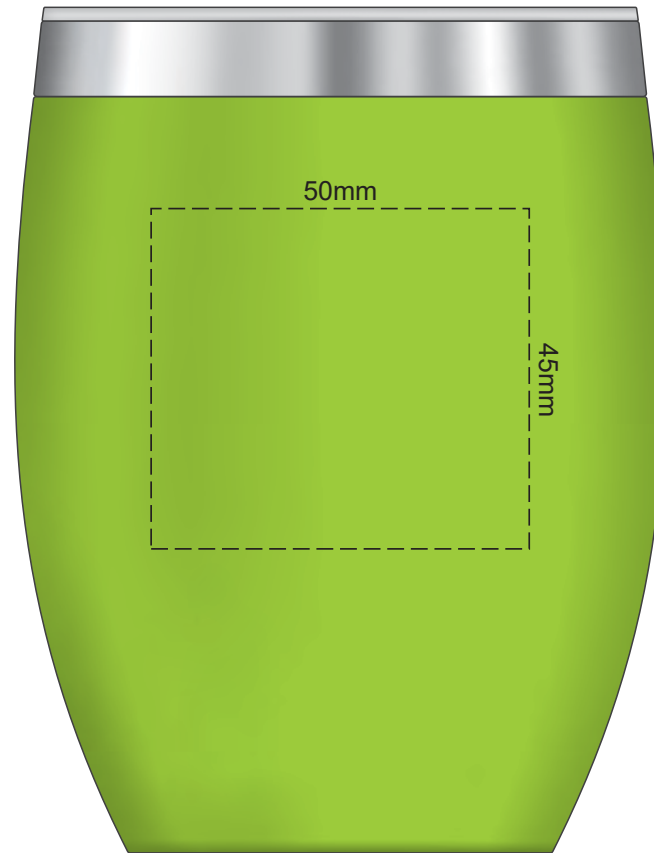

100% of Actual Size
Pad Print

100% of Actual Size
Laser Engraving

Engraves to a
Shiny Steel finish

100% of Actual Size
Pad Print

100% of Actual Size
Screen Print

approximately 25mm unprintable area

195mm

90mm

Red Line = Exact opposites of the product
(centre artwork to the red line)

100% of Actual Size
Laser Engraving

Engraves to a
Shiny Steel Finish

70% of Actual Size
Rotary Digital

217mm

90mm

Red Line = Exact opposites of the product
(centre artwork to the red line)