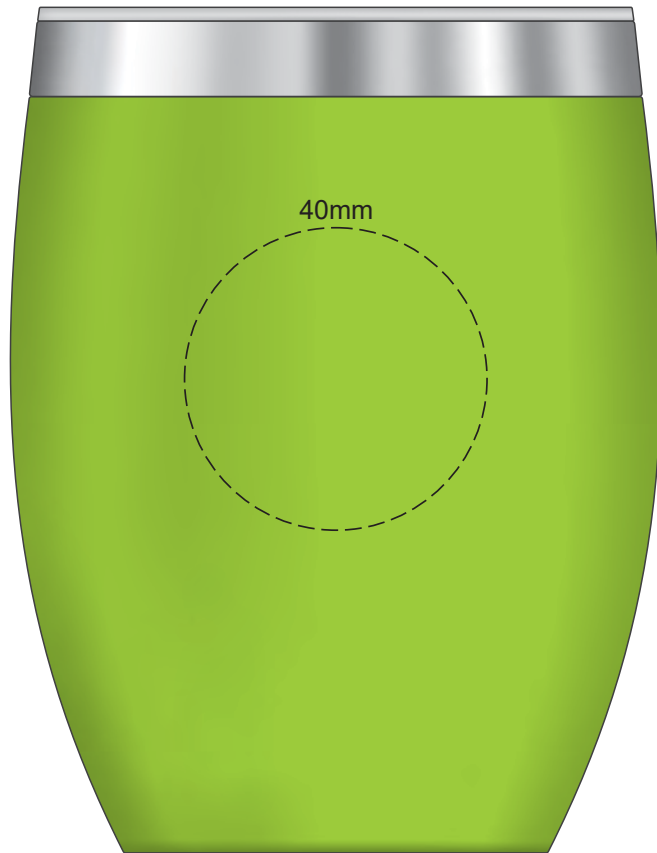

100% of Actual Size
Pad Print

100% of Actual Size
Laser Engraving

Engraves to a
Shiny Steel finish

100% of Actual Size
Pad Print

100% of Actual Size
Screen Print

approximately 25mm unprintable area

195mm

90mm

Red Line = Exact opposites of the product
(centre artwork to the red line)

100% of Actual Size
Laser Engraving

Engraves to a
Shiny Steel Finish

70% of Actual Size
Rotary Digital

217mm

90mm

Red Line = Exact opposites of the product
(centre artwork to the red line)