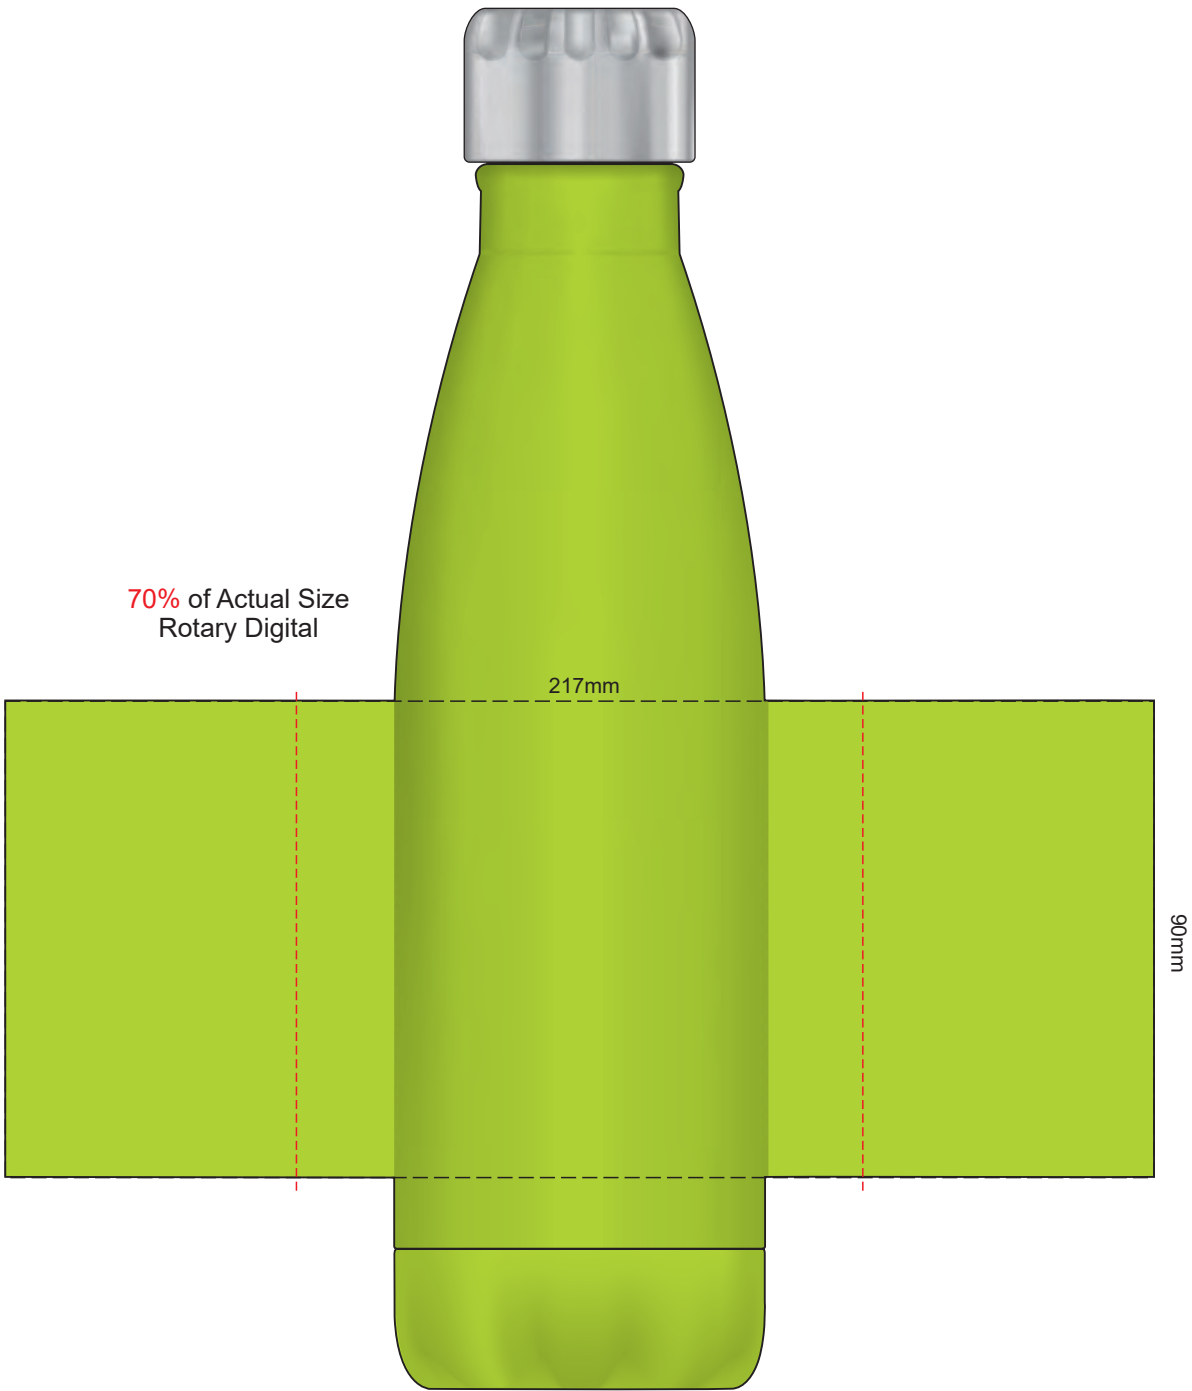

100% of Actual Size
Pad Print

100% of Actual Size
Laser Engraving

Engraves to a
Shiny Steel finish

100% of Actual Size
Pad Print

100% of Actual Size
Screen Print

approximately 25mm unprintable area

195mm

90mm

Red Line = Exact opposites of the product
(centre artwork to the red line)

100% of Actual Size
Laser Engraving

Engraves to a
Shiny Steel Finish

70% of Actual Size
Rotary Digital

217mm

90mm

Red Line = Exact opposites of the product
(centre artwork to the red line)