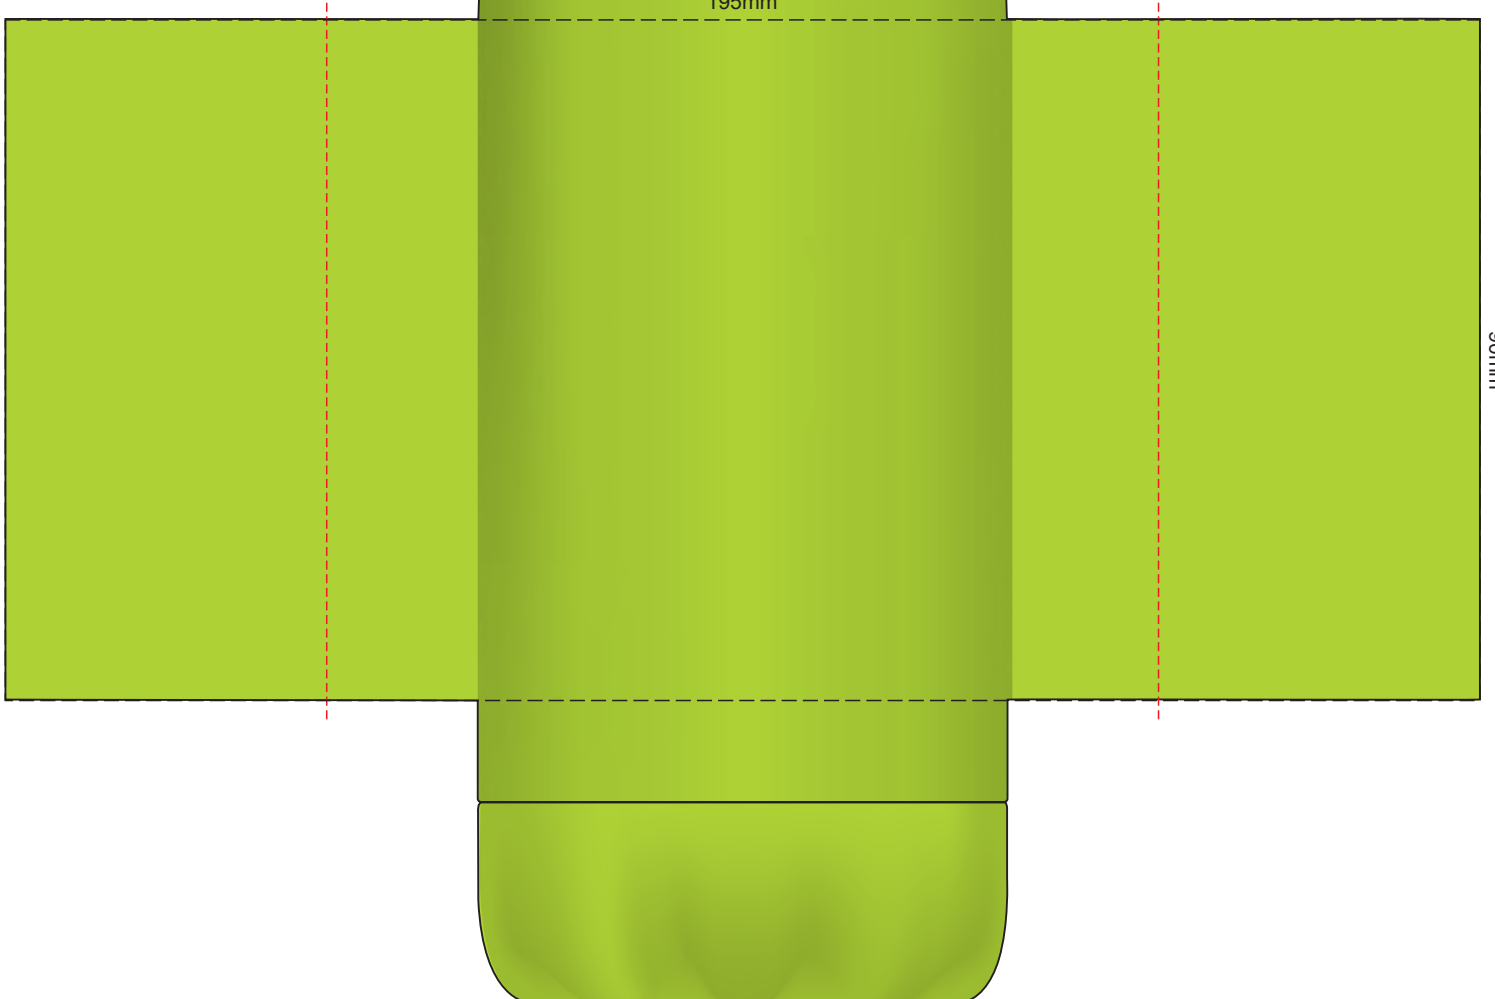

100% of Actual Size
Pad Print

100% of Actual Size
Laser Engraving

Engraves to a
Shiny Steel finish

100% of Actual Size
Pad Print

100% of Actual Size
Screen Print

approximately 25mm unprintable area

195mm

90mm

Red Line = Exact opposites of the product
(centre artwork to the red line)

100% of Actual Size
Laser Engraving

Engraves to a
Shiny Steel Finish

70% of Actual Size
Rotary Digital

217mm

90mm

Red Line = Exact opposites of the product
(centre artwork to the red line)