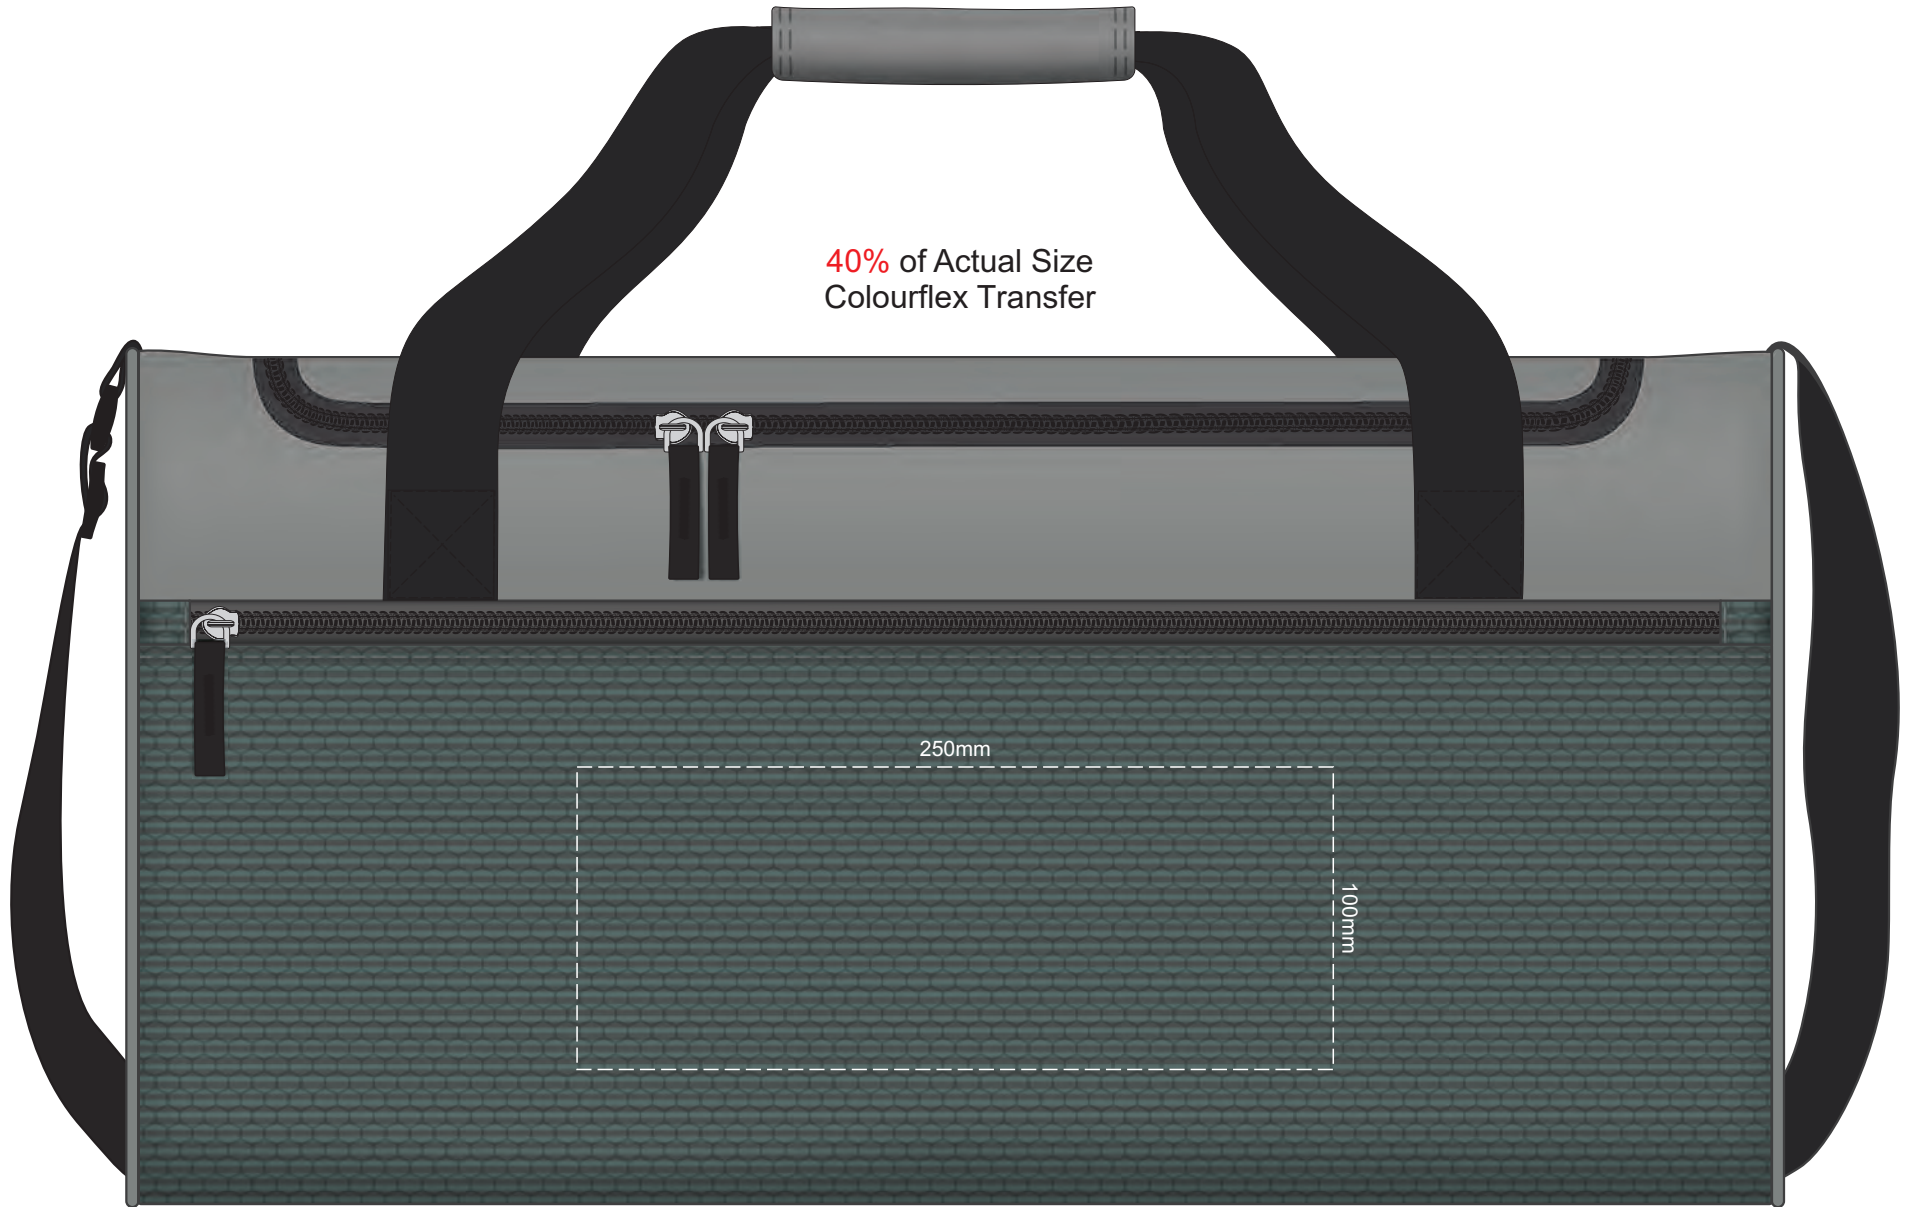

40% of Actual Size  
Screen Print

300mm

100mm

40% of Actual Size  
Screen Print TOP VIEW

40% of Actual Size  
Colourflex Transfer

40% of Actual Size  
Colourflex Transfer

LEFT SIDE

40% of Actual Size  
Colourflex Transfer

RIGHT SIDE

40% of Actual Size  
Embroidery

TOP VIEW