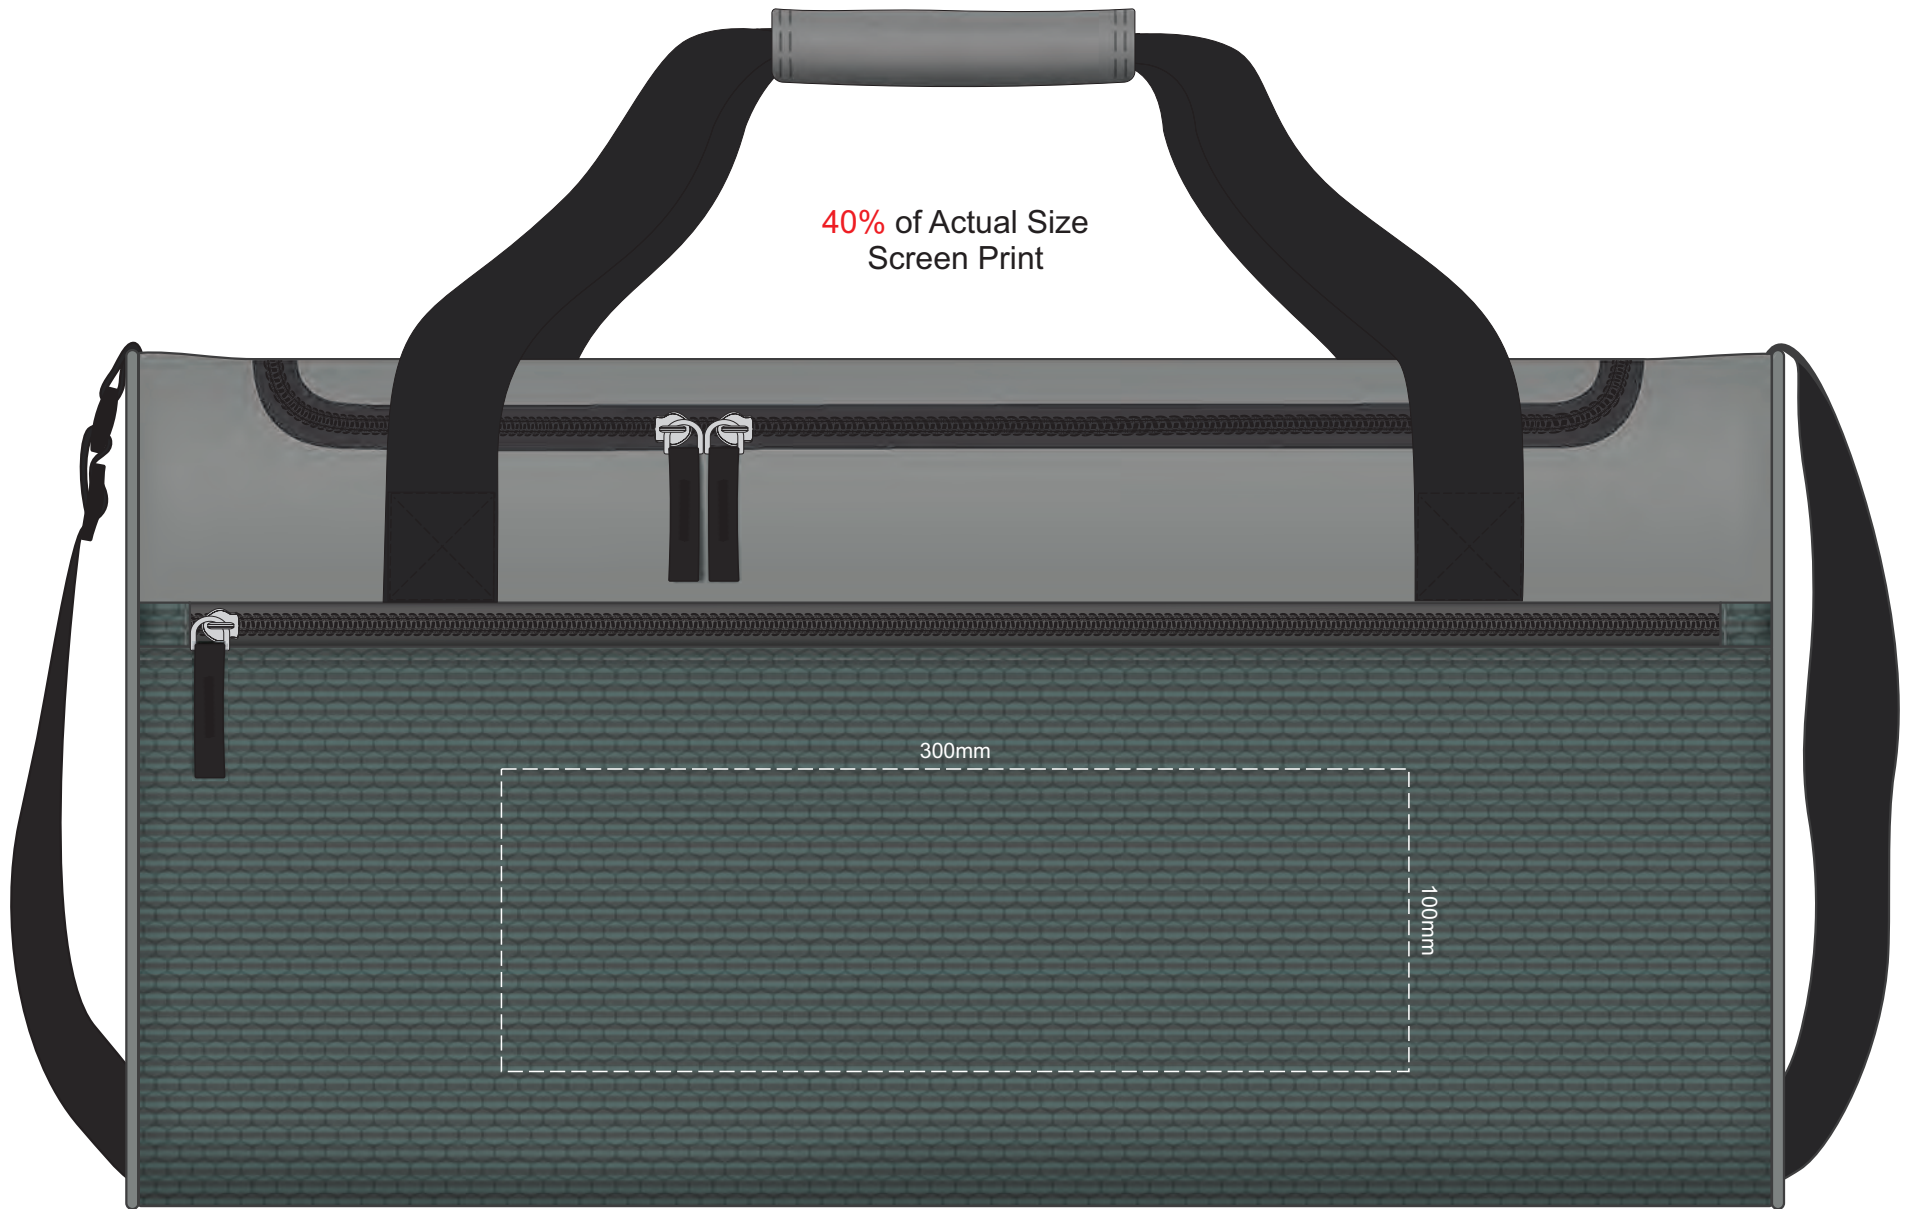

40% of Actual Size  
Screen Print

300mm

100mm

40% of Actual Size  
Screen Print TOP VIEW

40% of Actual Size  
Colourflex Transfer

40% of Actual Size  
Colourflex Transfer

LEFT SIDE

40% of Actual Size  
Colourflex Transfer

RIGHT SIDE

40% of Actual Size  
Embroidery

TOP VIEW