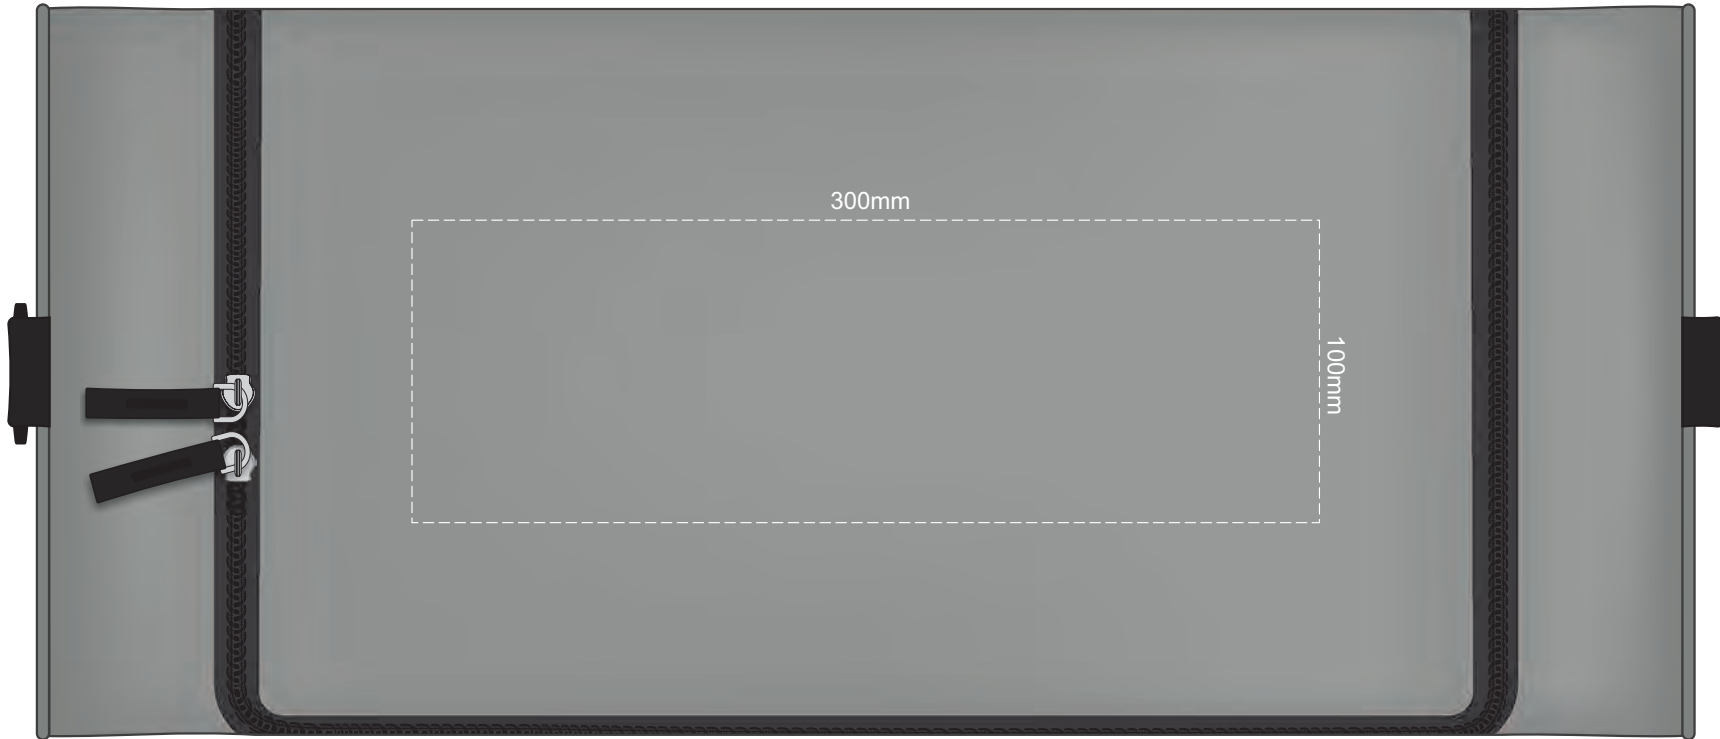

40% of Actual Size  
Screen Print

300mm

100mm

40% of Actual Size  
Screen Print TOP VIEW

40% of Actual Size  
Colourflex Transfer

40% of Actual Size  
Colourflex Transfer

LEFT SIDE

40% of Actual Size  
Colourflex Transfer

RIGHT SIDE

40% of Actual Size  
Embroidery

TOP VIEW