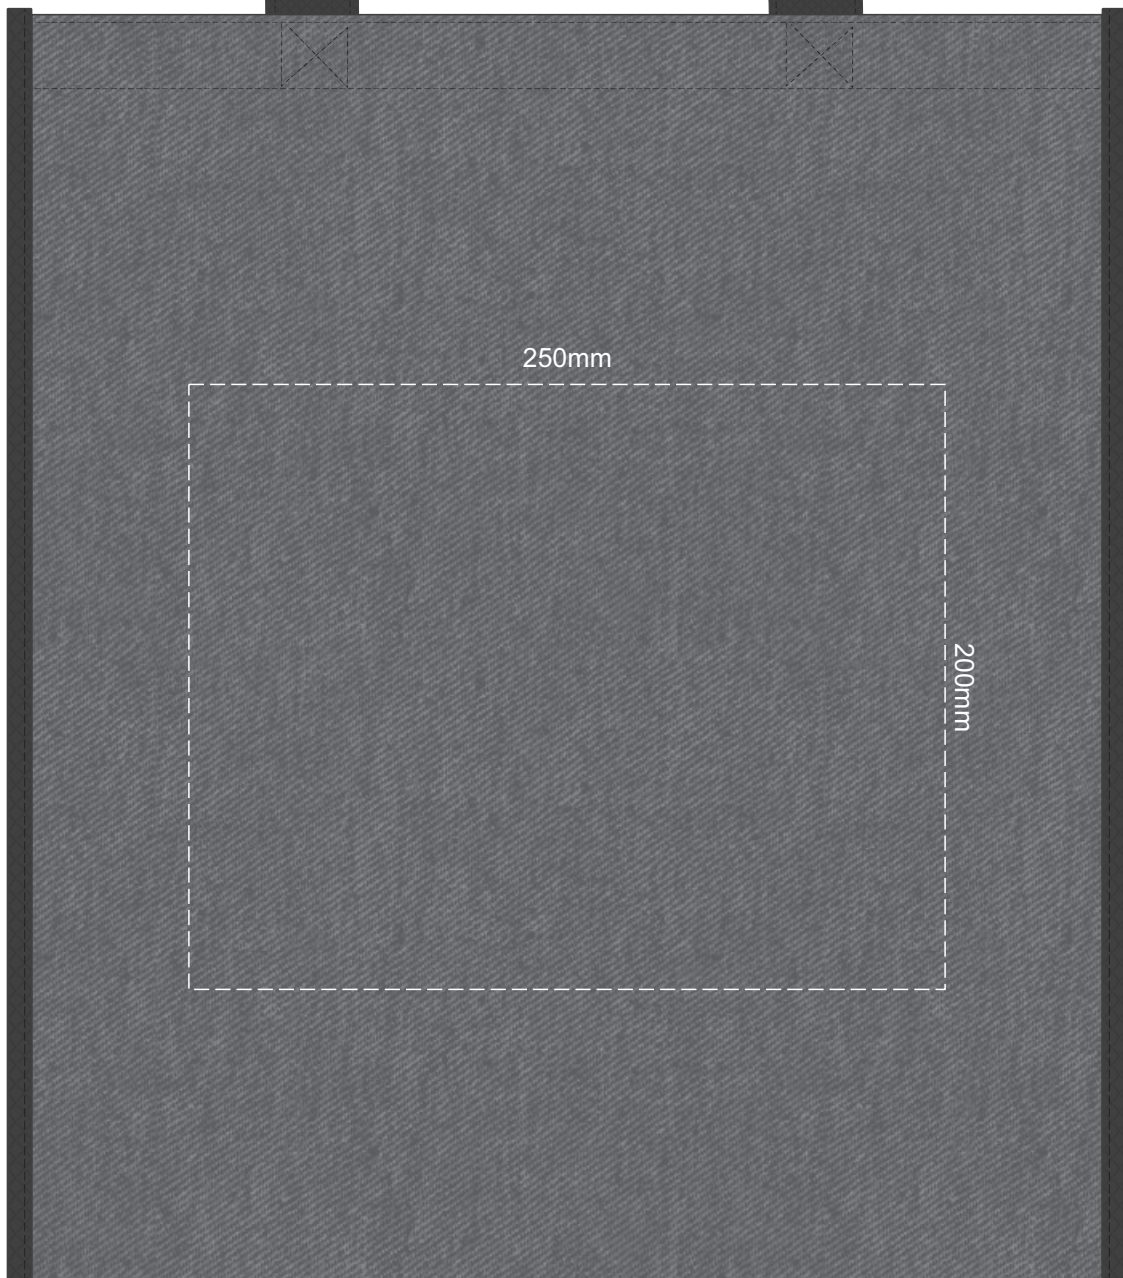

40% of Actual Size
Screen Print

250mm

250mm

40% of Actual Size
Colourflex Transfer

Please note the orientation of these print areas may be rotated to best suit your needs.