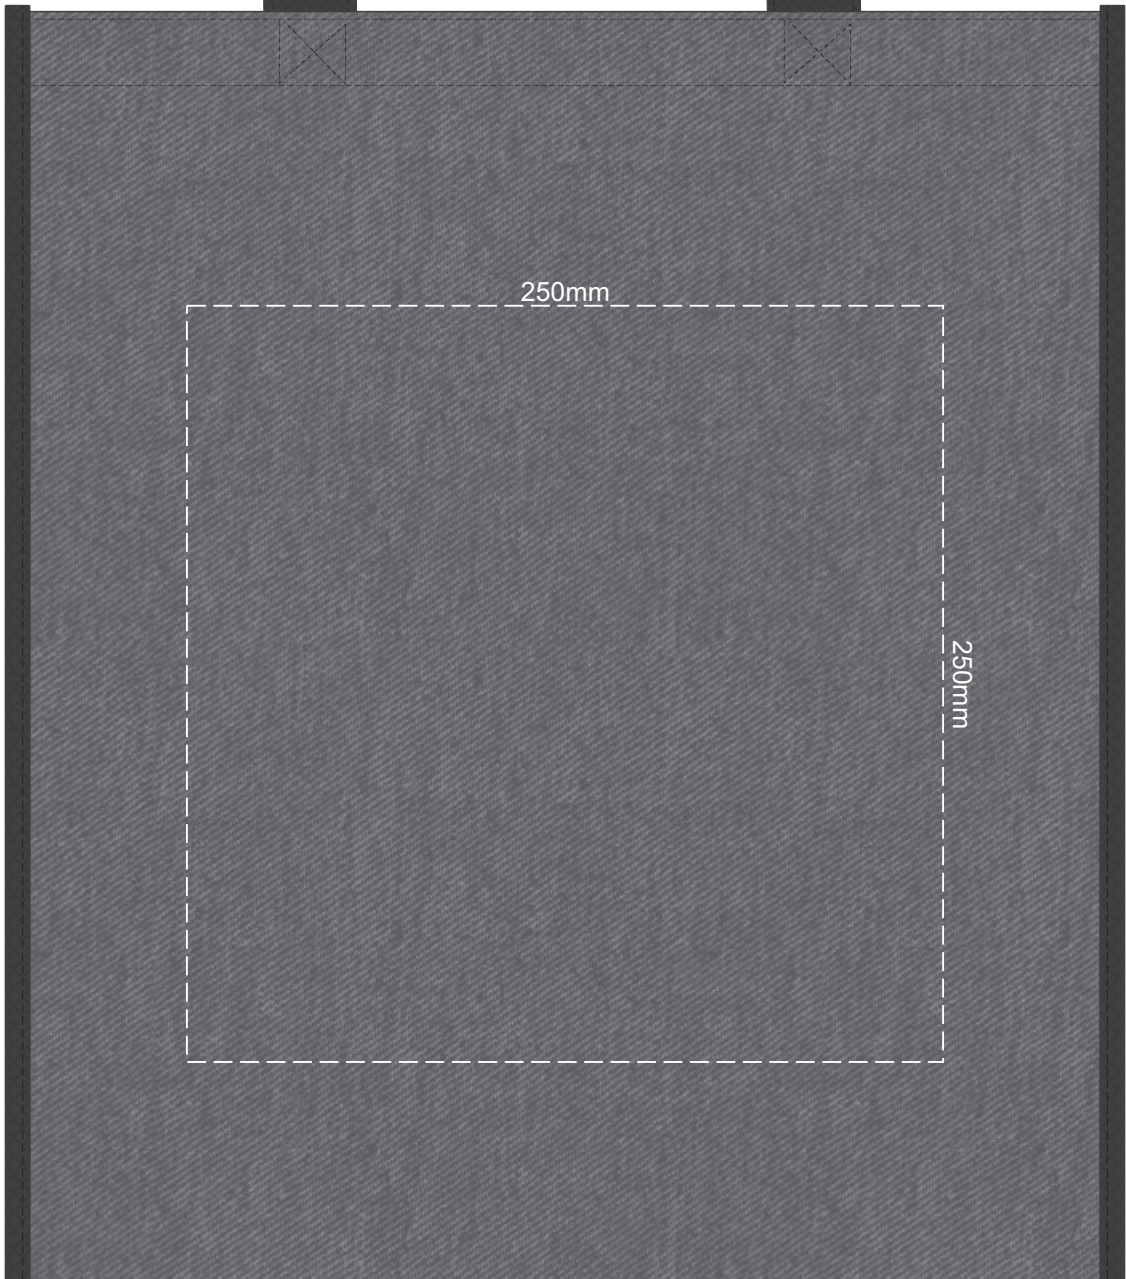

40% of Actual Size
Screen Print

250mm

250mm

40% of Actual Size
Colourflex Transfer

Please note the orientation of these print areas may be rotated to best suit your needs.