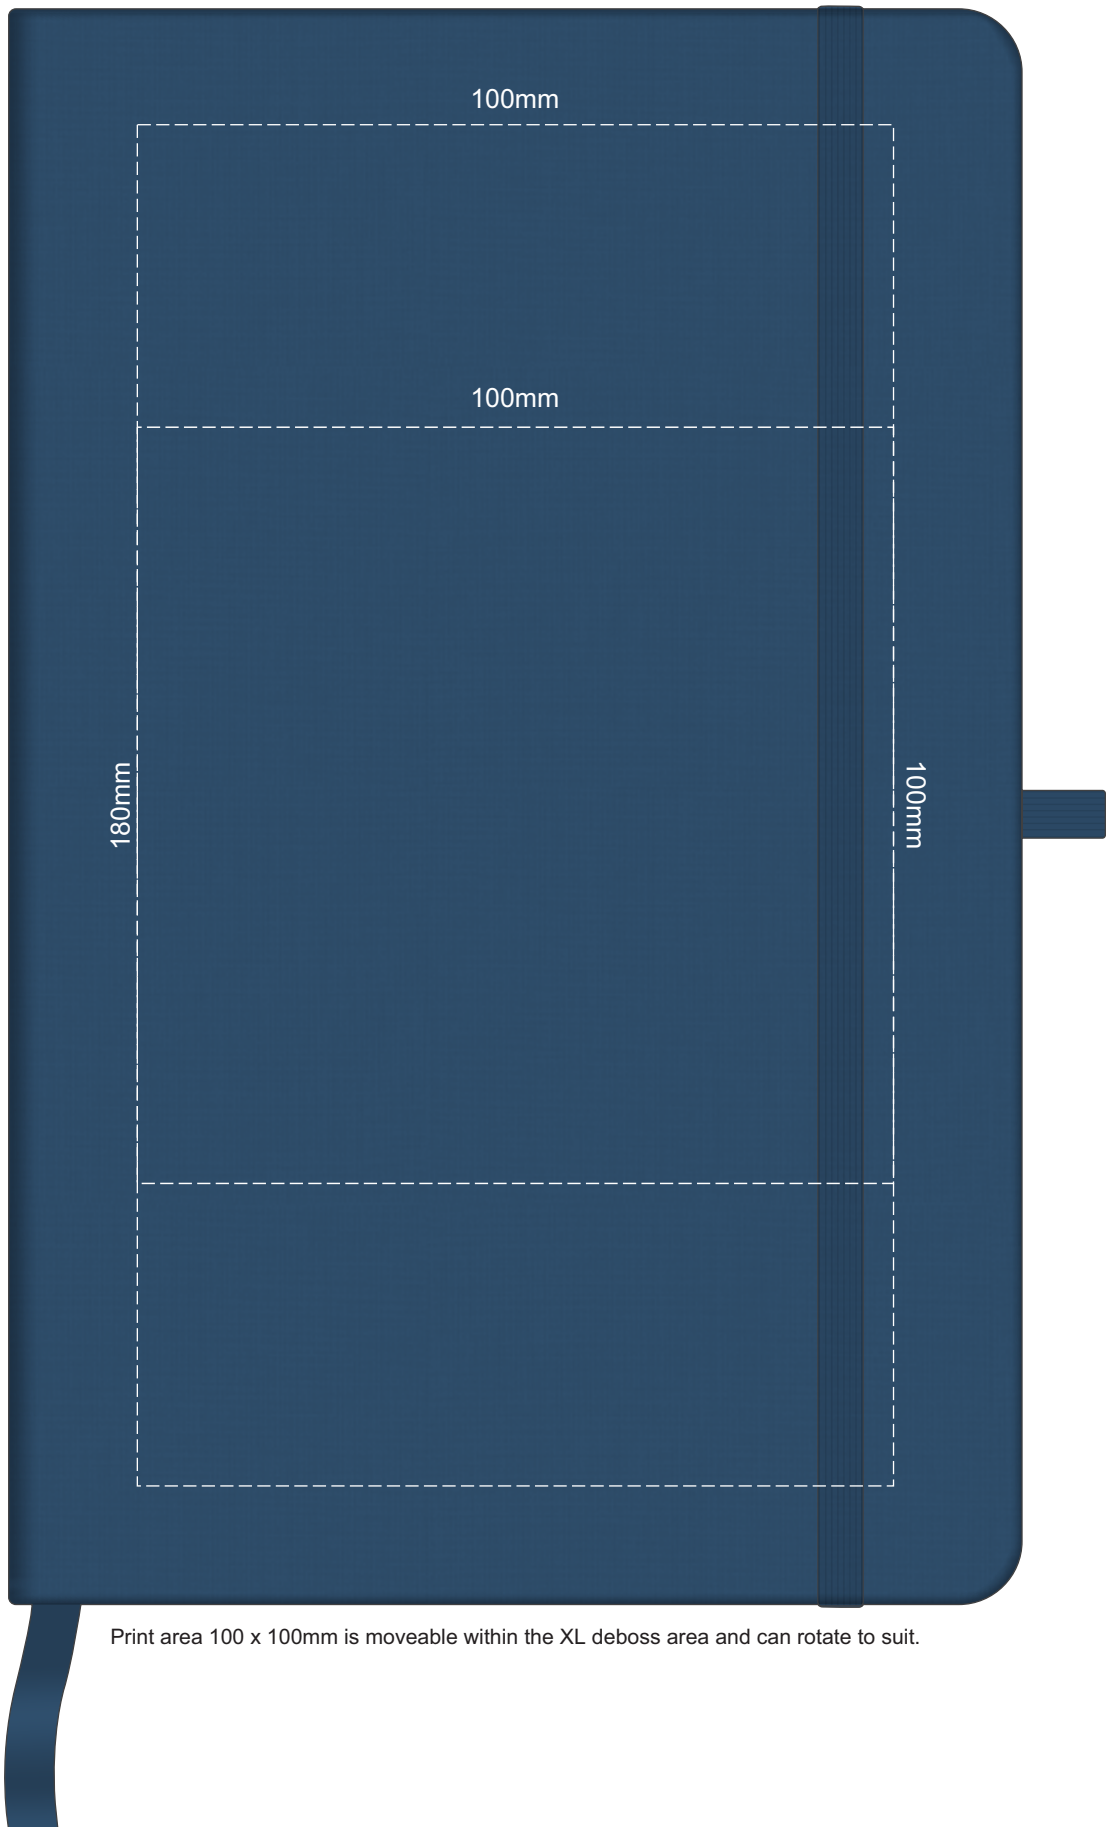

100% of Actual Size
Pad Print

Branding area can be moved anywhere within the red line.

100% of Actual Size
Pad Print

Branding area can be moved **anywhere within the red line.**

100% of Actual Size
Screen Print (one colour)

100% of Actual Size
Direct Digital

100% of Actual Size
Debossing
Debossing XL

Print area 100 x 100mm is moveable within the XL deboss area and can rotate to suit.