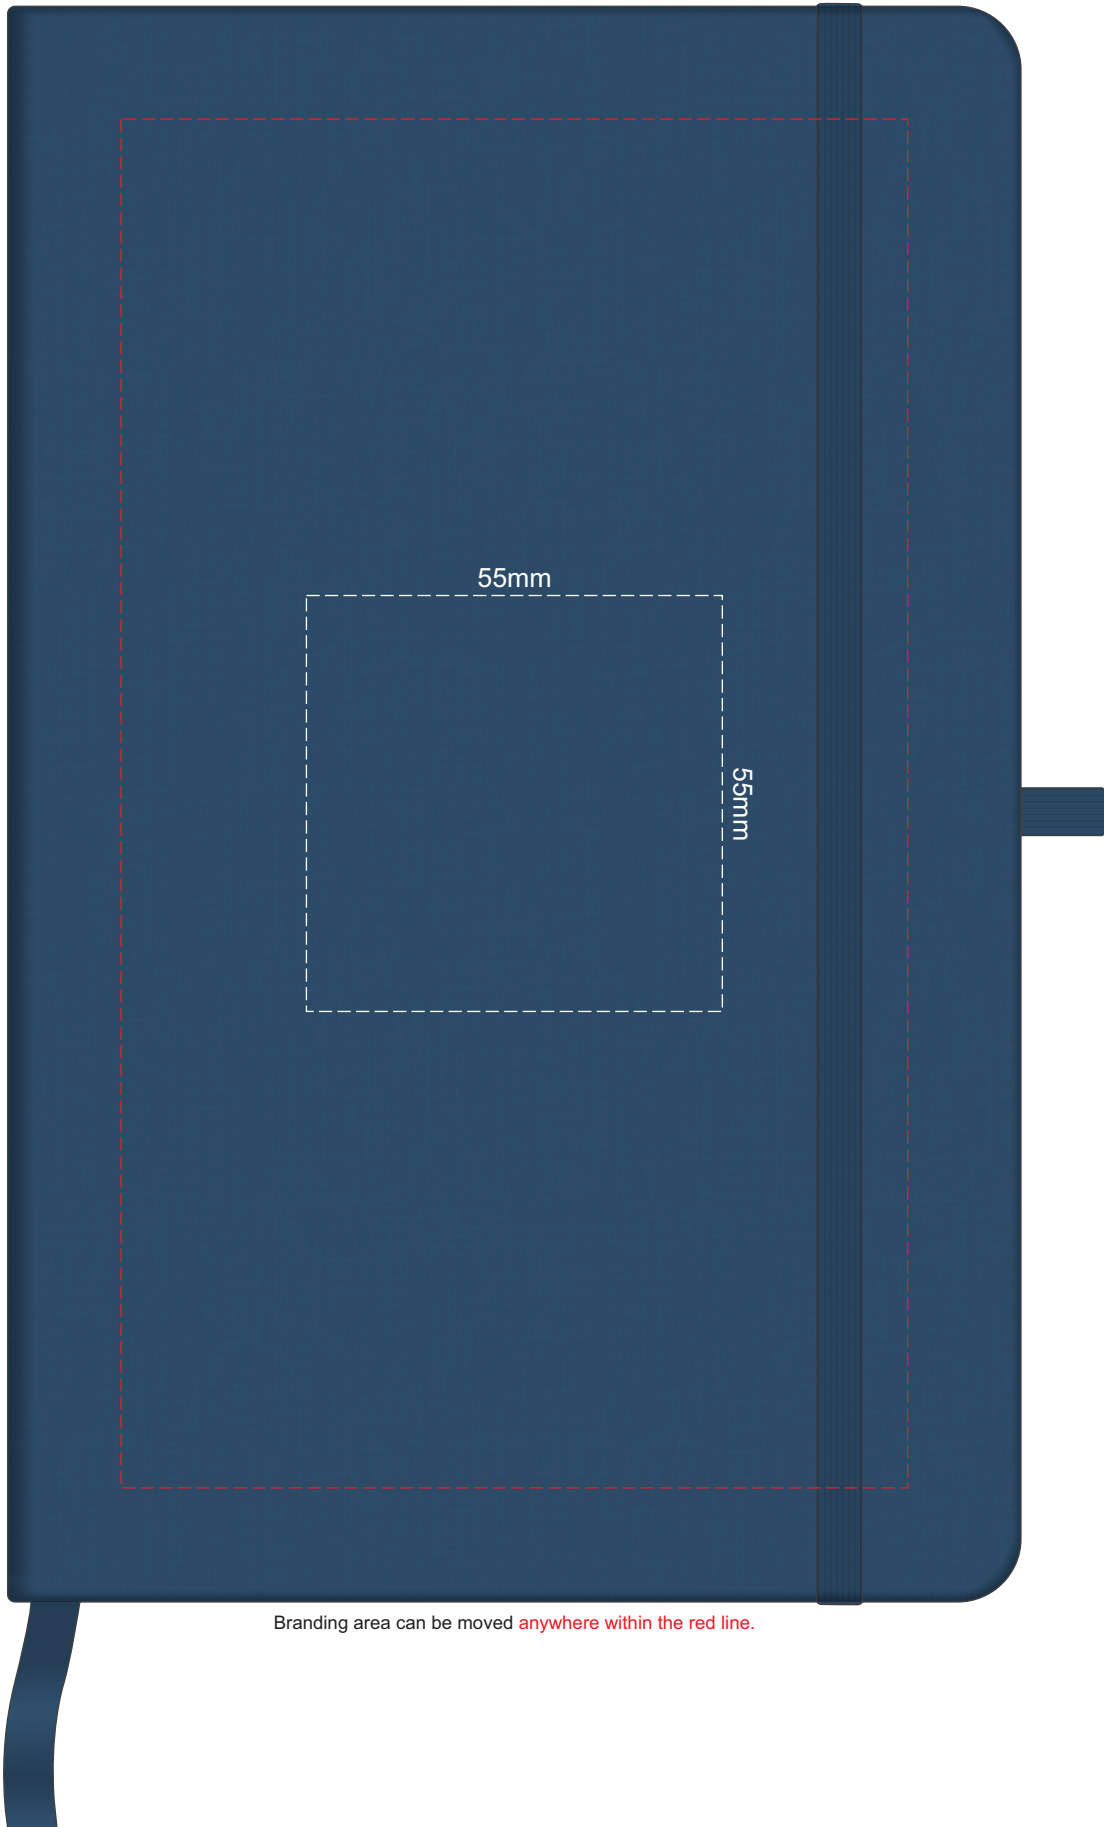

100% of Actual Size
Pad Print

Branding area can be moved anywhere within the red line.

100% of Actual Size
Pad Print

Branding area can be moved **anywhere within the red line.**

100% of Actual Size
Screen Print (one colour)

100% of Actual Size
Direct Digital

100% of Actual Size
Debossing
Debossing XL

Print area 100 x 100mm is moveable within the XL deboss area and can rotate to suit.