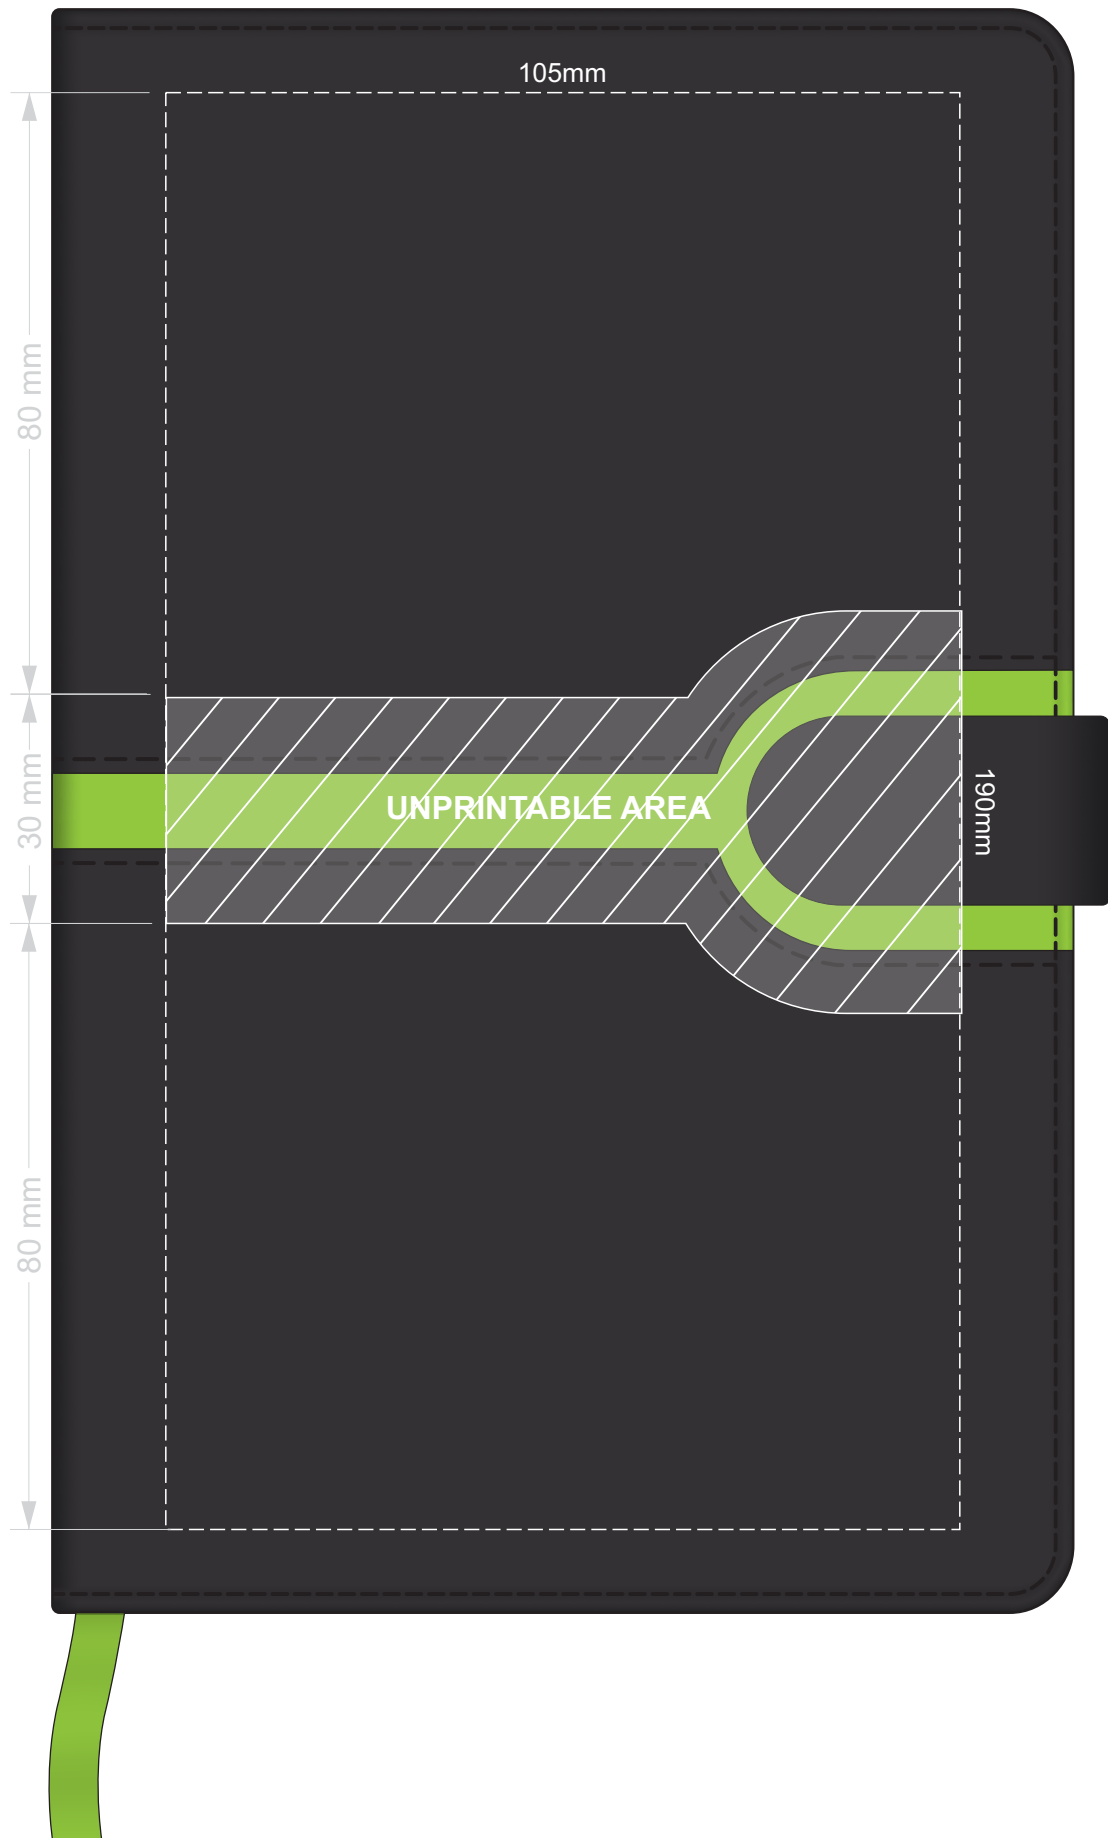

100% of Actual Size
Screen Print (one colour)

POSITION A

100% of Actual Size
Pad Print
or
Engraving

POSITION D

POSITION E

Engraves to Oxidised White

100% of Actual Size
Pad Print

Branding area can be moved anywhere within the red line.

100% of Actual Size
Direct Digital

100% of Actual Size
Debossing
Debossing XL

Print area 100 x 60mm is moveable within the XL deboss area.

100% of Actual Size
Pad Print - Gift Box

55mm

55mm

100% of Actual Size
Pad Print - Gift Box

65mm

35mm