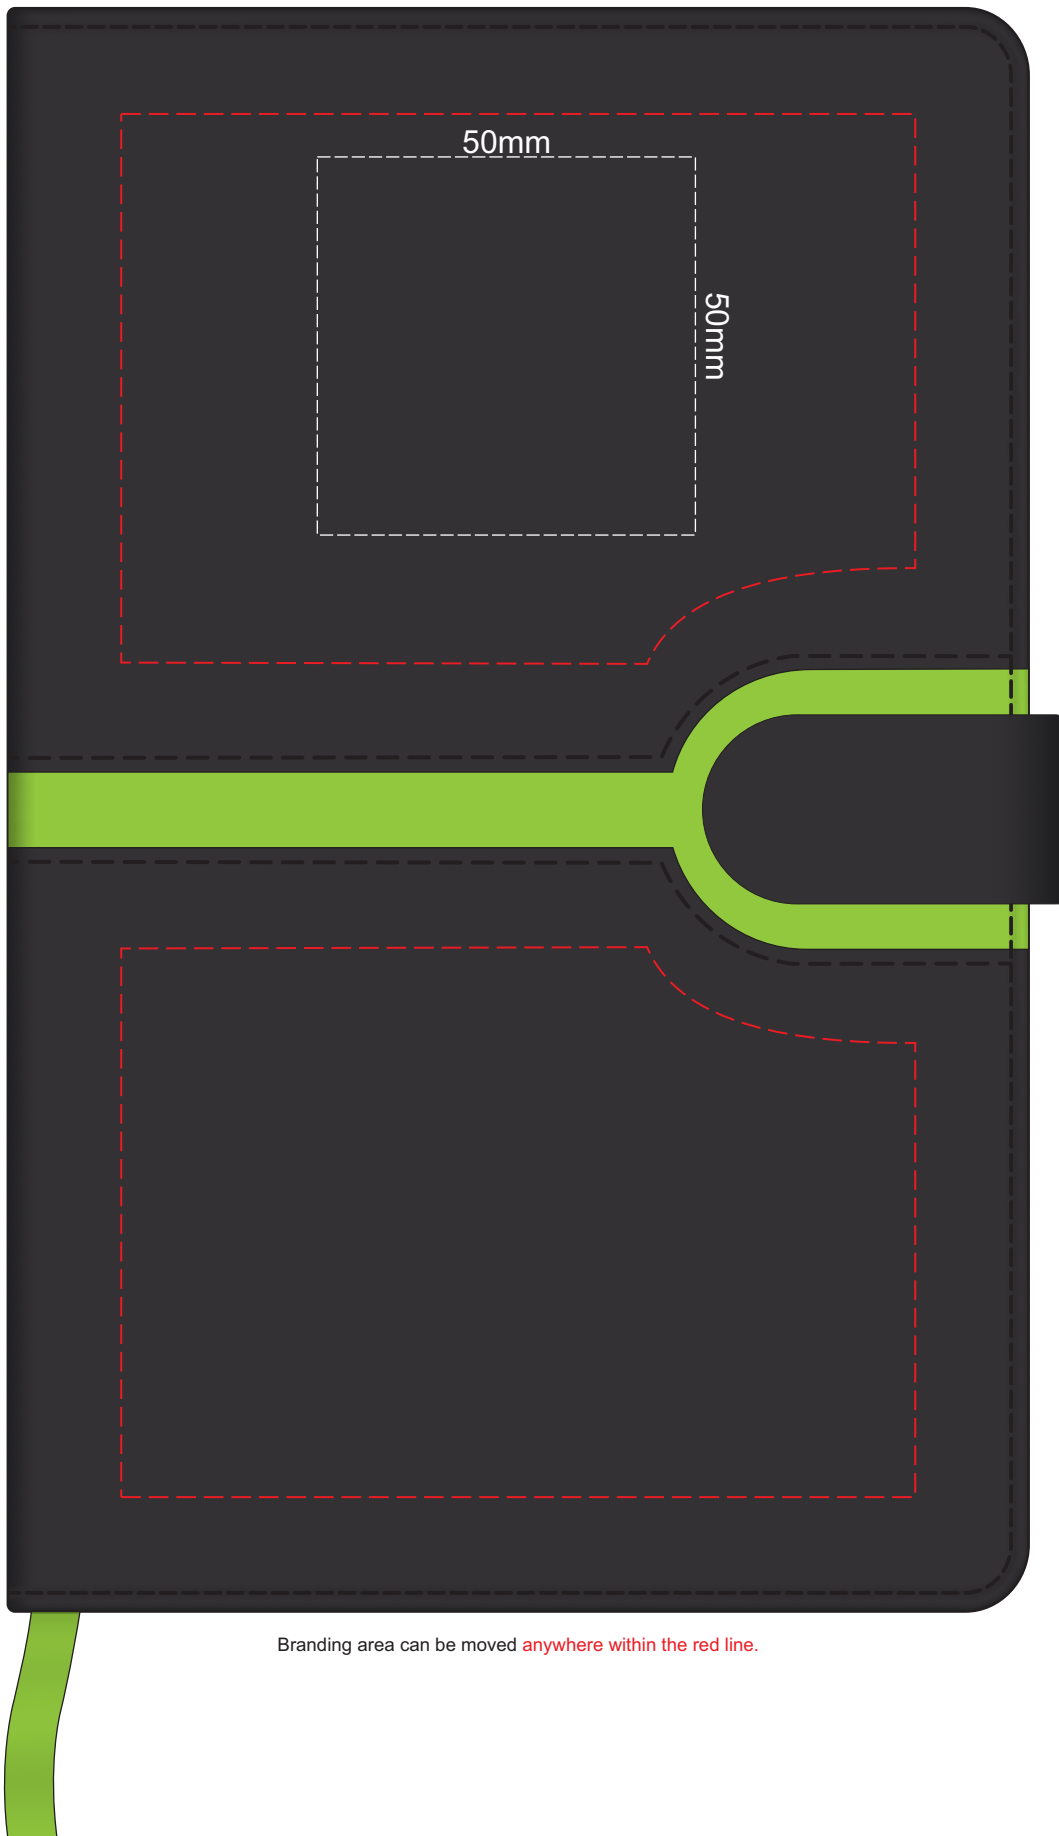

100% of Actual Size
Screen Print (one colour)

POSITION A

100% of Actual Size
Pad Print
or
Engraving

POSITION D

POSITION E

Engraves to Oxidised White

100% of Actual Size
Pad Print

Branding area can be moved anywhere within the red line.

100% of Actual Size
Direct Digital

100% of Actual Size
Debossing
Debossing XL

Print area 100 x 60mm is moveable within the XL deboss area.

100% of Actual Size
Pad Print - Gift Box

55mm

55mm

100% of Actual Size
Pad Print - Gift Box

65mm

35mm