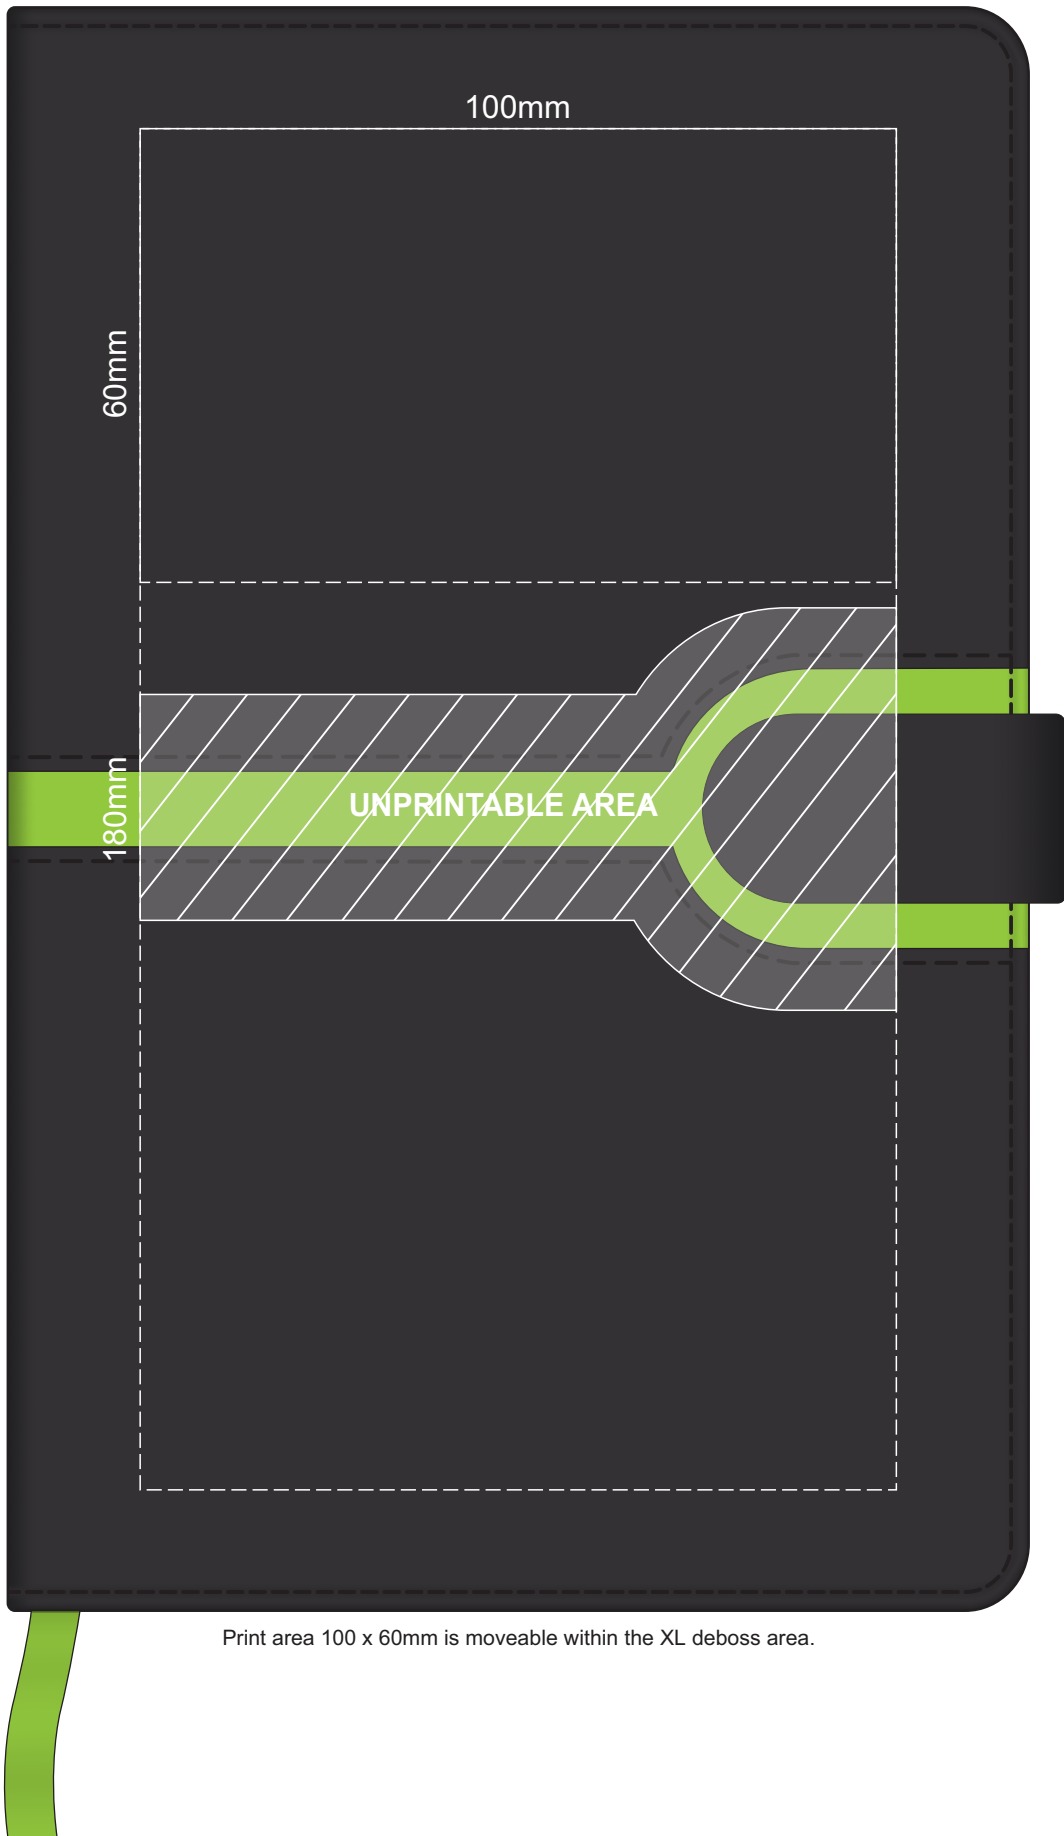

100% of Actual Size
Screen Print (one colour)

POSITION A

100% of Actual Size
Pad Print
or
Engraving

POSITION D

POSITION E

Engraves to Oxidised White

100% of Actual Size
Pad Print

Branding area can be moved anywhere within the red line.

100% of Actual Size
Direct Digital

100% of Actual Size
Debossing
Debossing XL

Print area 100 x 60mm is moveable within the XL deboss area.

100% of Actual Size
Pad Print - Gift Box

55mm

55mm

100% of Actual Size
Pad Print - Gift Box

65mm

35mm