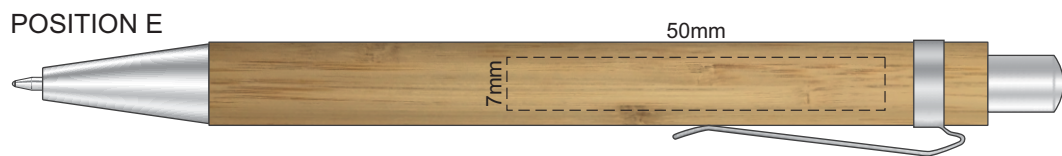

100% of Actual Size
Pad Print

100% of Actual Size
Laser Engraving

This product is a natural material, please allow
for variances in grain pattern and engraving colour.

Engraves to a Natural Etch