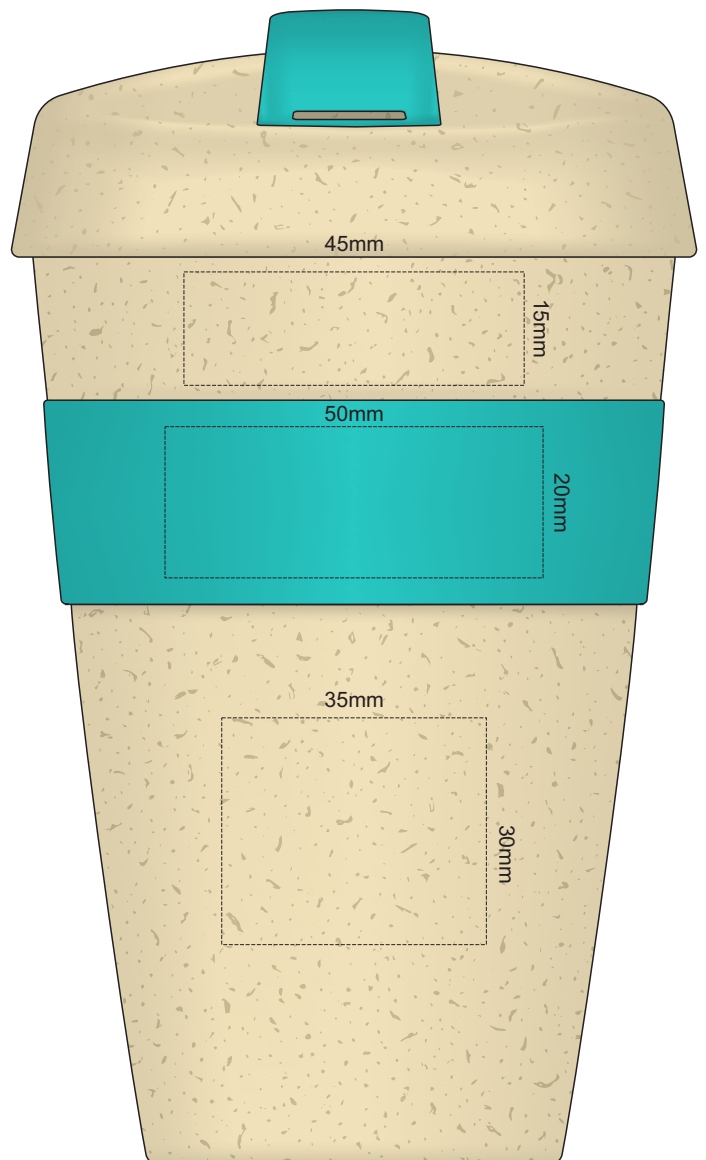

100% of Actual Size
Pad Print

+Natura Flip has speckles

100% of Actual Size
Pad Print

SIDE 1

SIDE 2

Flip Colour Band Colour

+Natura Flip has speckles

100% of Actual Size
Screen Print (one colour)

Screen Print (one colour)
Double Sided Template Front & Back
170mm

Red Line = Exact opposites of the product
(centre artwork to the red line)

Flip Colour Band Colour

+Natura Flip has speckles

100% of Actual Size
Silicone Digital Print
Debossed

SIDE 1

SIDE 2