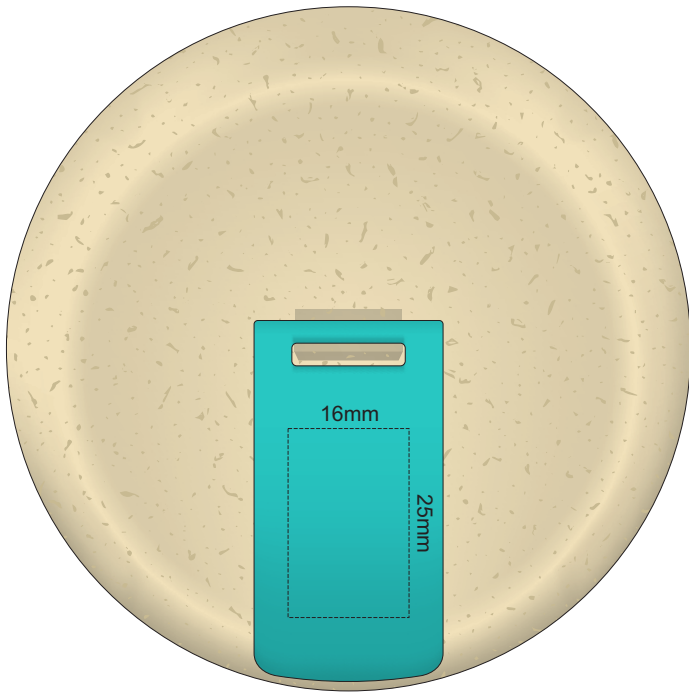

100% of Actual Size
Pad Print

+Natura Flip has speckles

100% of Actual Size
Pad Print

SIDE 1

SIDE 2

Flip Colour Band Colour

+Natura Flip has speckles

100% of Actual Size
Screen Print (one colour)

Screen Print (one colour)
Double Sided Template Front & Back
170mm

Red Line = Exact opposites of the product
(centre artwork to the red line)

Flip Colour Band Colour

+Natura Flip has speckles

100% of Actual Size
Silicone Digital Print
Debossed

SIDE 1

SIDE 2