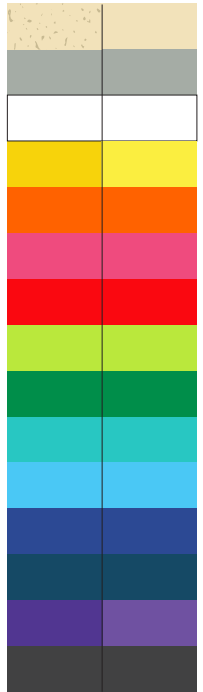

100% of Actual Size
Pad Print

+Natura Flip has speckles

100% of Actual Size
Pad Print

SIDE 1

SIDE 2

Flip Colour Band Colour

+Natura Flip has speckles

100% of Actual Size
Screen Print (one colour)

Screen Print (one colour)
Double Sided Template Front & Back
170mm

Red Line = Exact opposites of the product
(centre artwork to the red line)

Flip Colour Band Colour

+Natura Flip has speckles

100% of Actual Size
Silicone Digital Print
Debossed

SIDE 1

SIDE 2