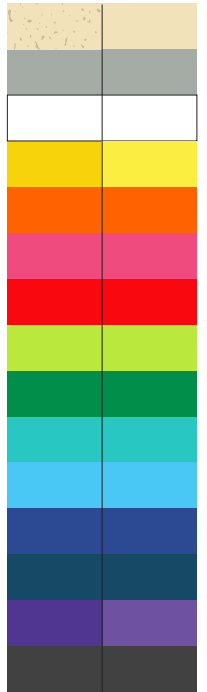

100% of Actual Size
Pad Print

+Natura Flip has speckles

100% of Actual Size
Pad Print

SIDE 1

SIDE 2

Flip Colour Band Colour

+Natura Flip has speckles

100% of Actual Size
Screen Print (one colour)

Screen Print (one colour)
Double Sided Template Front & Back
170mm

Red Line = Exact opposites of the product
(centre artwork to the red line)

Flip Colour Band Colour

+Natura Flip has speckles

100% of Actual Size
Silicone Digital Print
Debossed

SIDE 1

SIDE 2