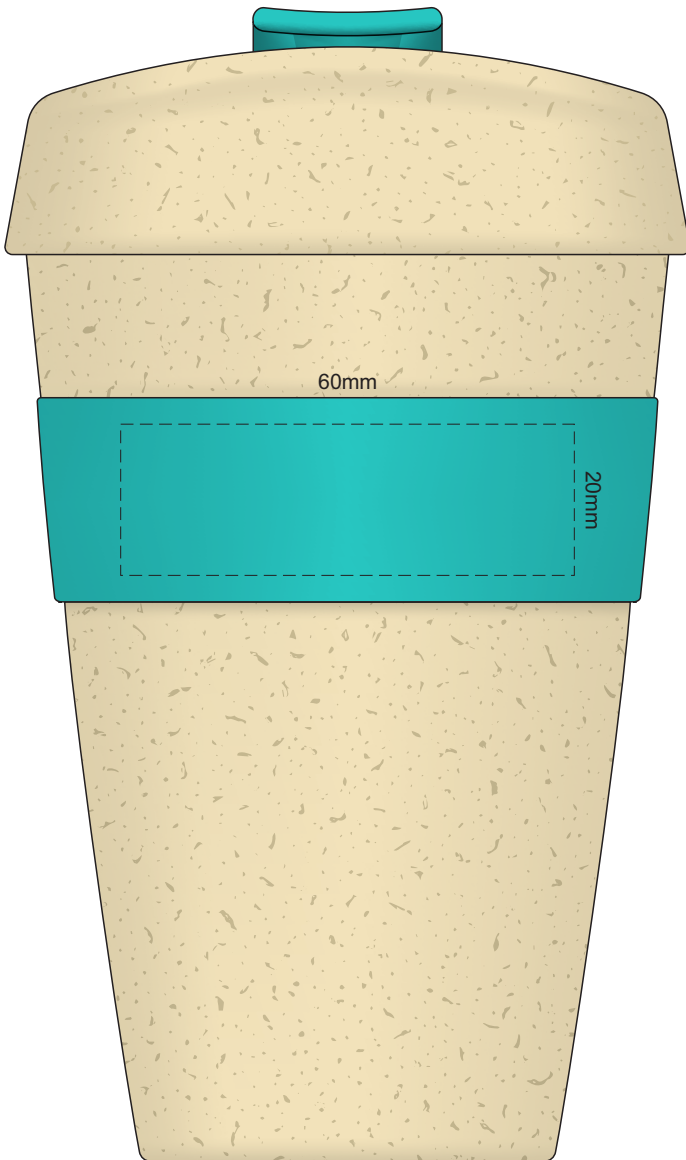

100% of Actual Size
Pad Print

+Natura Flip has speckles

100% of Actual Size
Pad Print

SIDE 1

SIDE 2

Flip Colour Band Colour

+Natura Flip has speckles

100% of Actual Size
Screen Print (one colour)

Screen Print (one colour)
Double Sided Template Front & Back
170mm

Red Line = Exact opposites of the product
(centre artwork to the red line)

Flip Colour Band Colour

+Natura Flip has speckles

100% of Actual Size
Silicone Digital Print
Debossed

SIDE 1

SIDE 2