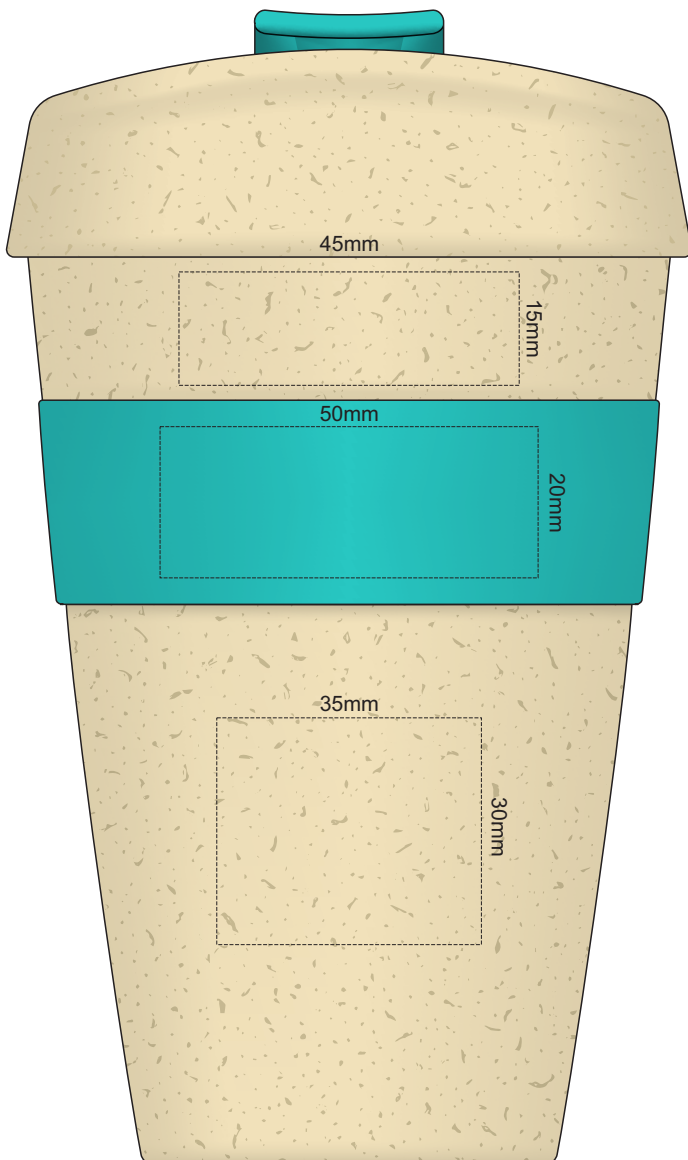

100% of Actual Size
Pad Print

+Natura Flip has speckles

100% of Actual Size
Pad Print

SIDE 1

SIDE 2

Flip Colour Band Colour

+Natura Flip has speckles

100% of Actual Size
Screen Print (one colour)

Screen Print (one colour)
Double Sided Template Front & Back
170mm

Red Line = Exact opposites of the product
(centre artwork to the red line)

Flip Colour Band Colour

+Natura Flip has speckles

100% of Actual Size
Silicone Digital Print
Debossed

SIDE 1

SIDE 2