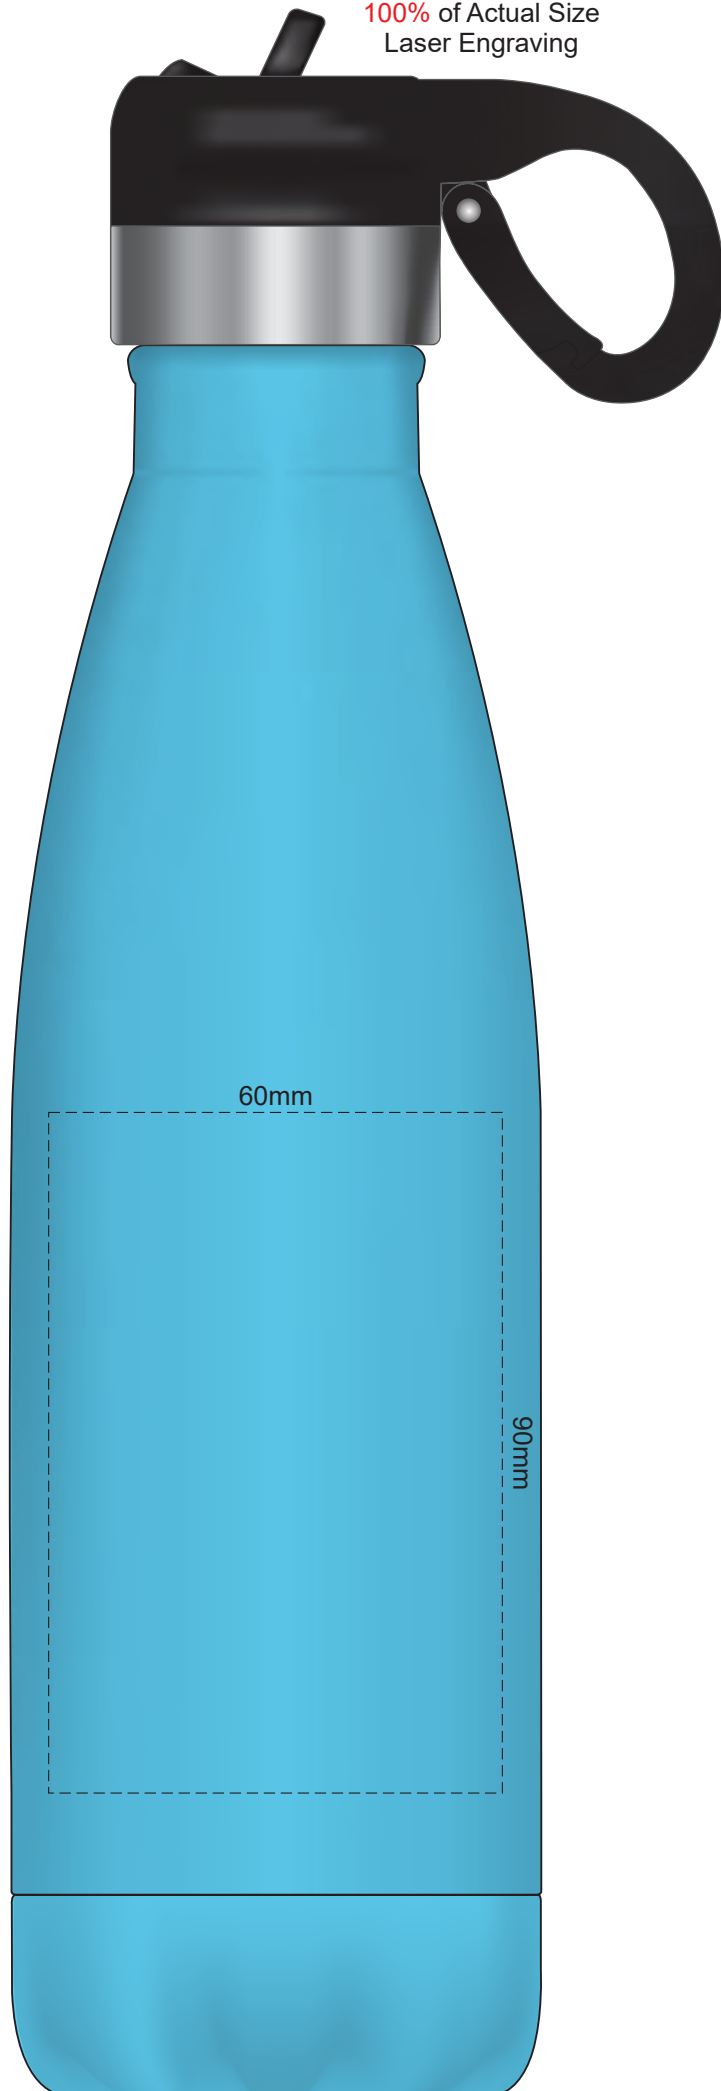

100% of Actual Size  
Pad Print

100% of Actual Size  
Screen Print

195mm

approximately 25mm unprintable area

90mm

Red Line = Exact opposites of the product  
(centre artwork to the red line)

100% of Actual Size  
Laser Engraving

60mm

90mm

Engraves to a  
Shiny Steel Finish

70% of Actual Size  
Rotary Digital

217mm

90mm

Red Line = Exact opposites of the product  
(centre artwork to the red line)