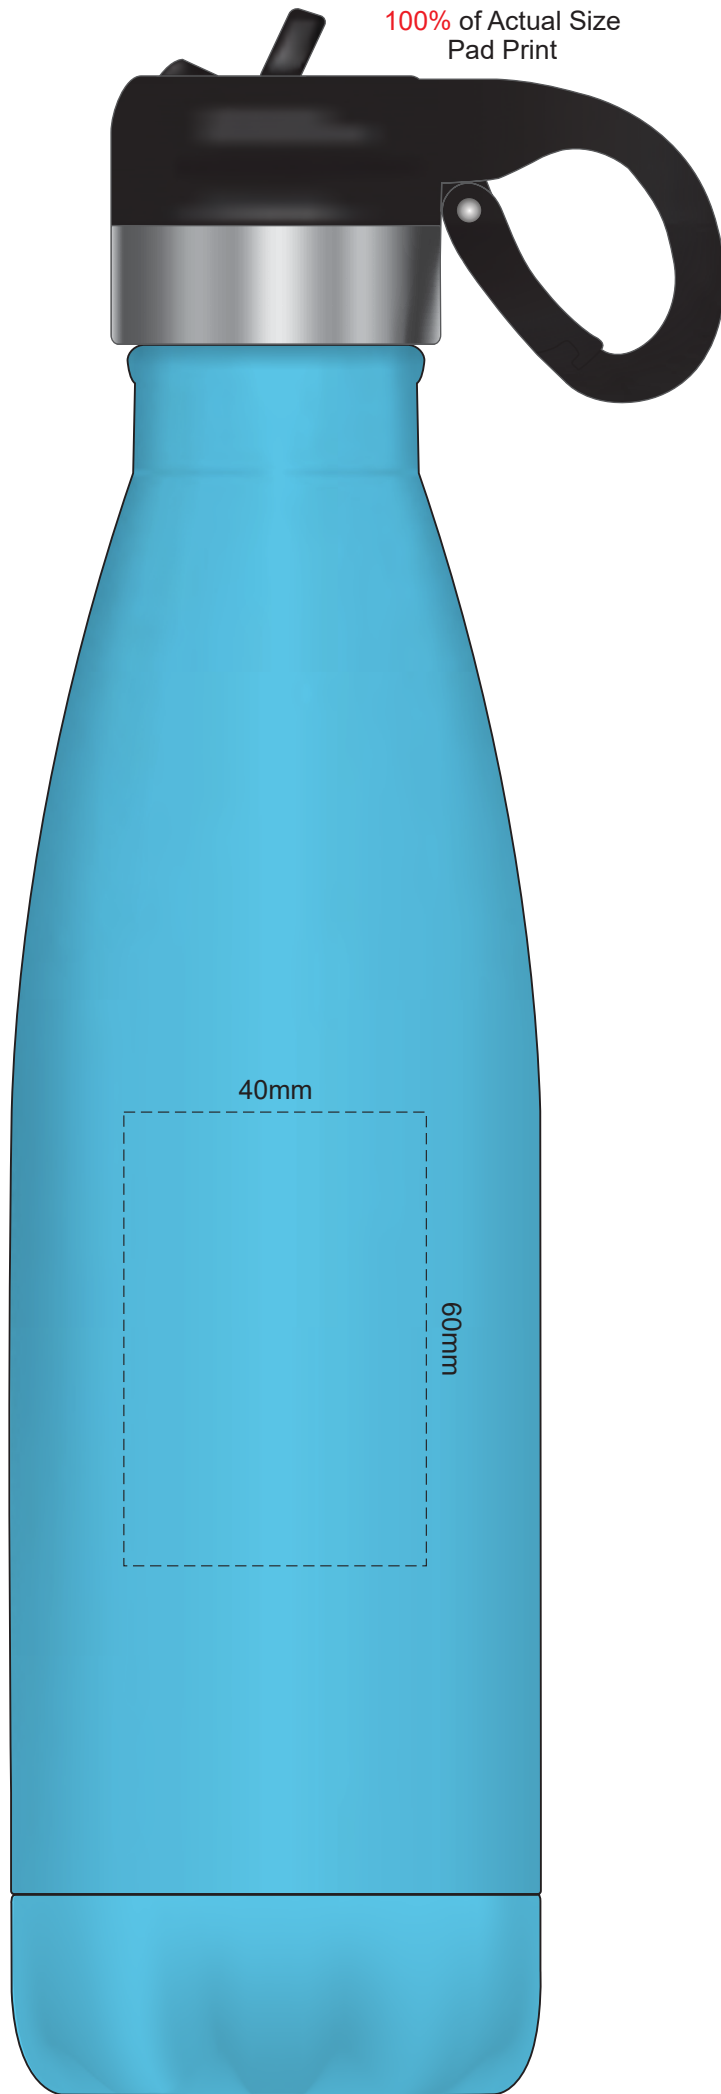

100% of Actual Size  
Pad Print

100% of Actual Size  
Screen Print

195mm

approximately 25mm unprintable area

90mm

Red Line = Exact opposites of the product  
(centre artwork to the red line)

100% of Actual Size  
Laser Engraving

60mm

90mm

Engraves to a  
Shiny Steel Finish

70% of Actual Size  
Rotary Digital

217mm

90mm

Red Line = Exact opposites of the product  
(centre artwork to the red line)