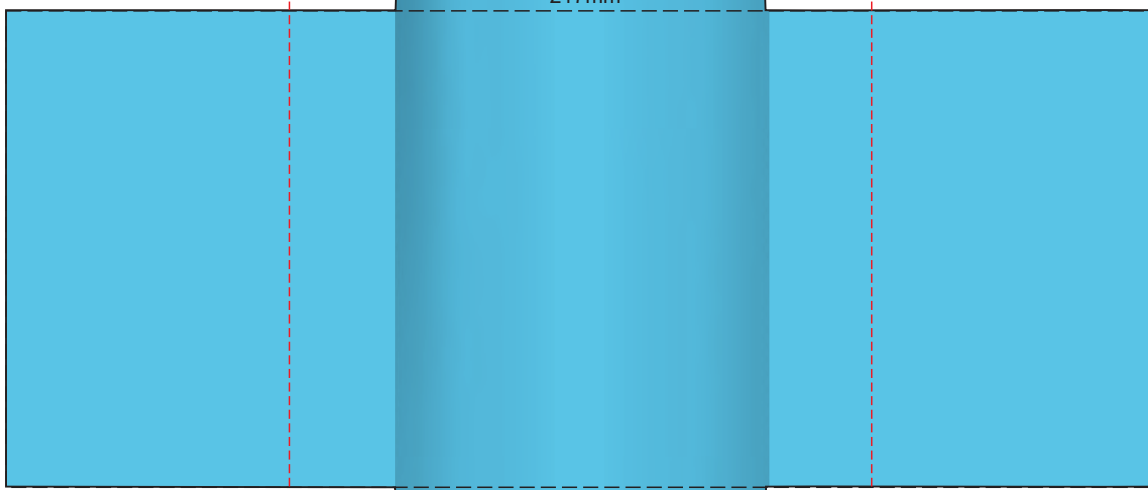

100% of Actual Size  
Pad Print

100% of Actual Size  
Screen Print

195mm

approximately 25mm unprintable area

90mm

Red Line = Exact opposites of the product  
(centre artwork to the red line)

100% of Actual Size  
Laser Engraving

60mm

90mm

Engraves to a  
Shiny Steel Finish

70% of Actual Size  
Rotary Digital

217mm

90mm

Red Line = Exact opposites of the product  
(centre artwork to the red line)