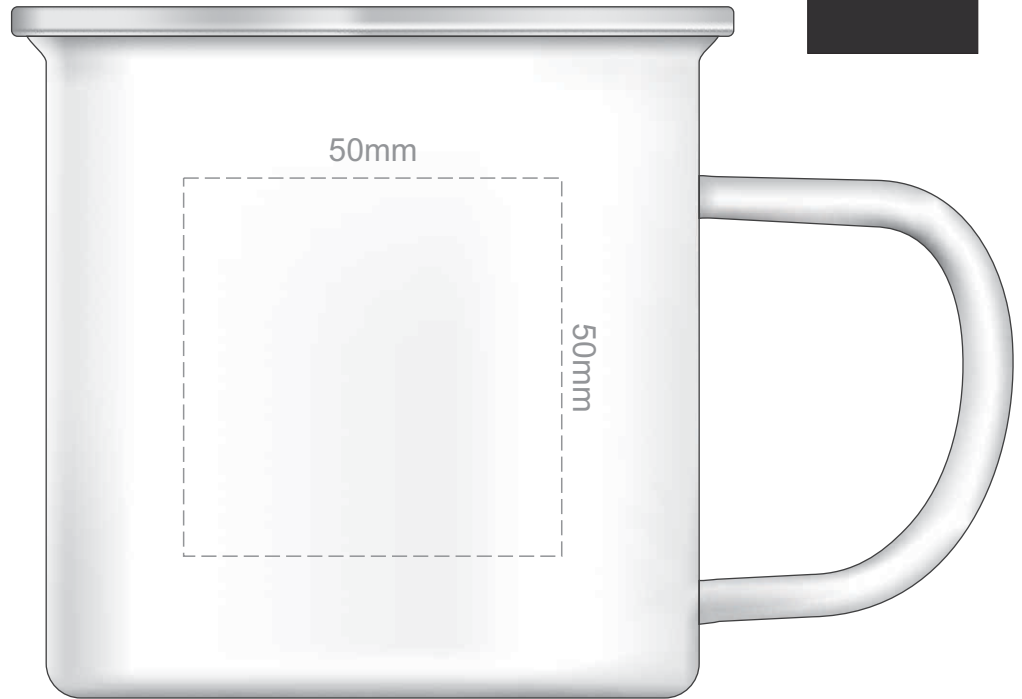

100% of Actual Size
Pad Print

Pad Print

ROTATE ARTWORK 180°
in order for it to be the correct way when in use.