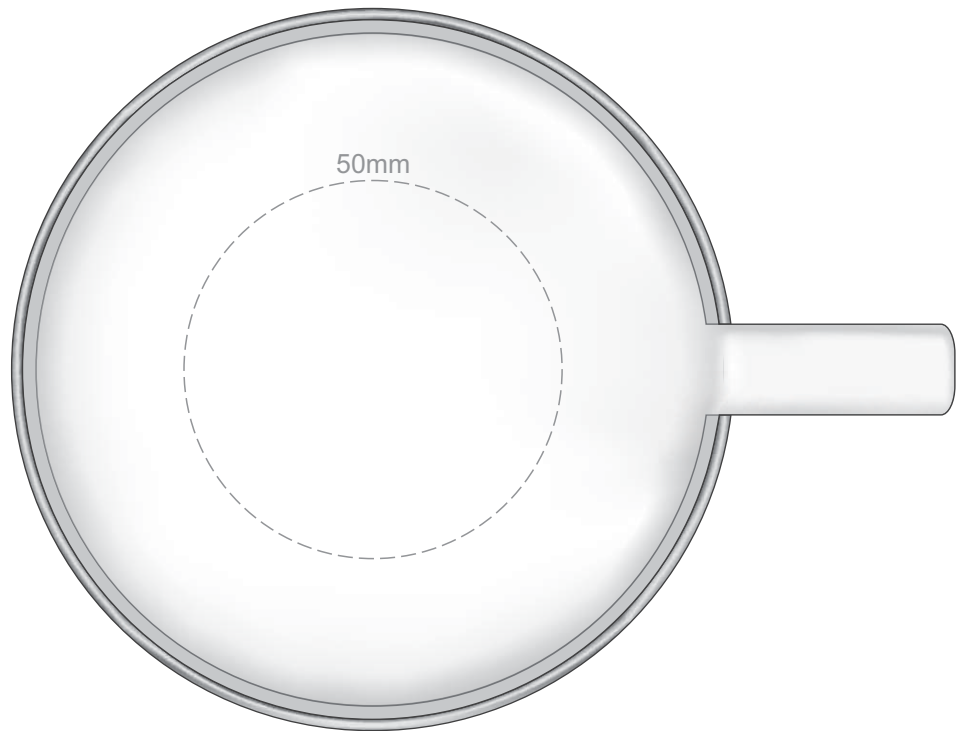

100% of Actual Size
Pad Print

Pad Print

ROTATE ARTWORK 180°
in order for it to be the correct way when in use.