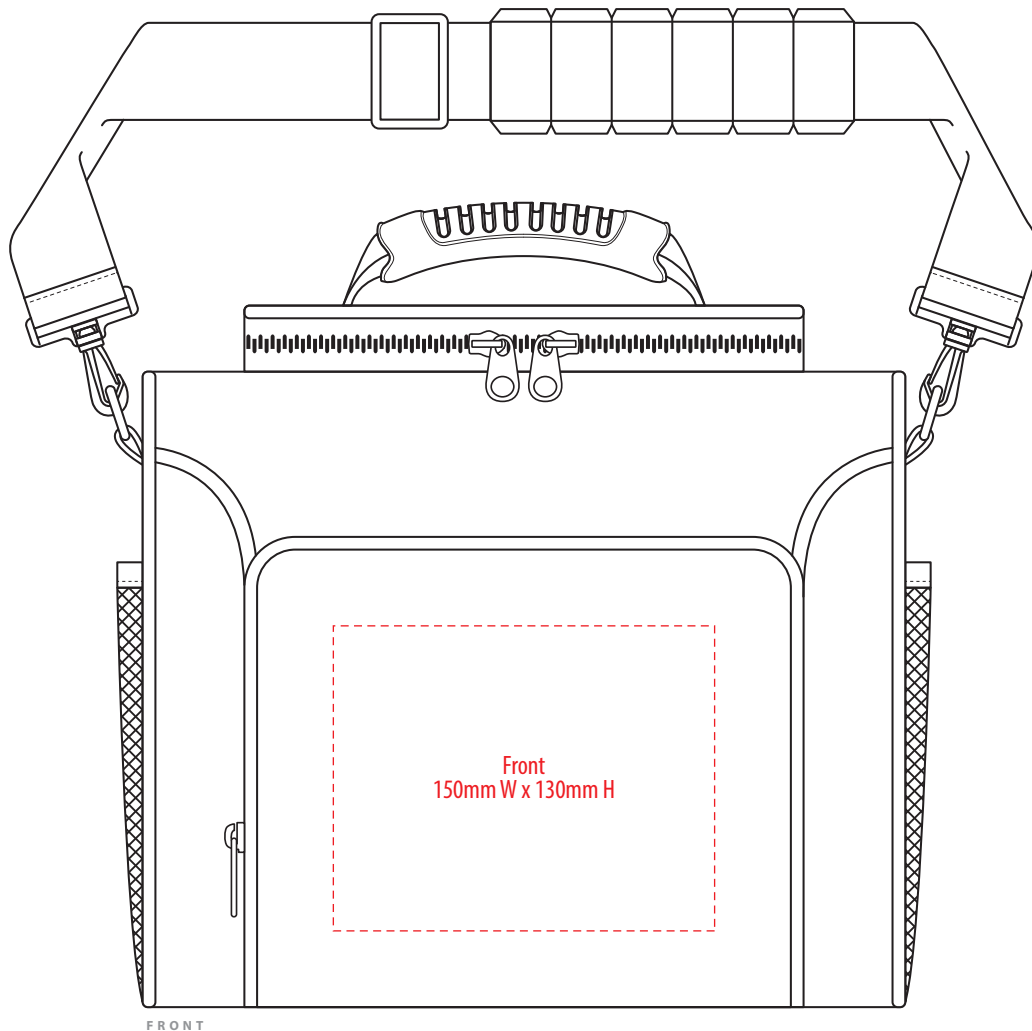

1164

FRONT

BACK

-----  
COLOUR

1164

**NOTE:**

The maximum decoration area is a guide only and is greatly dependant on the logo shape.

-----  
EMBROIDERY / SUPASUB / SUPAETCH / SUPAFLEX

**NOTE:**

The maximum decoration area is a guide only and is greatly dependant on the logo shape.

**NOTE:**

The maximum decoration area is a guide only and is greatly dependant on the logo shape.

-----  
SCREENPRINT