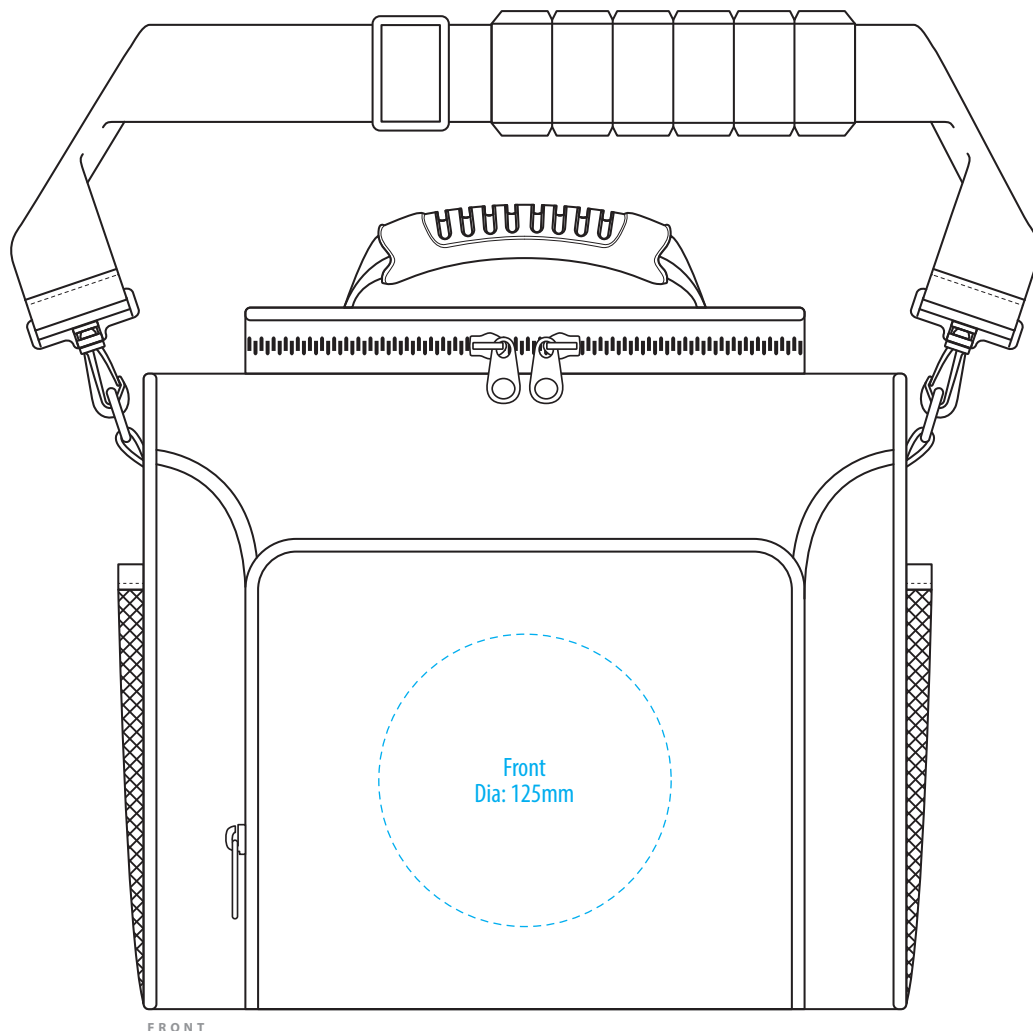

1164

FRONT

BACK

-----  
COLOUR

1164

**NOTE:**

The maximum decoration area is a guide only and is greatly dependant on the logo shape.

-----  
EMBROIDERY / SUPASUB / SUPAETCH / SUPAFLEX

**NOTE:**

The maximum decoration area is a guide only and is greatly dependant on the logo shape.

**NOTE:**

The maximum decoration area is a guide only and is greatly dependant on the logo shape.

-----  
SCREENPRINT