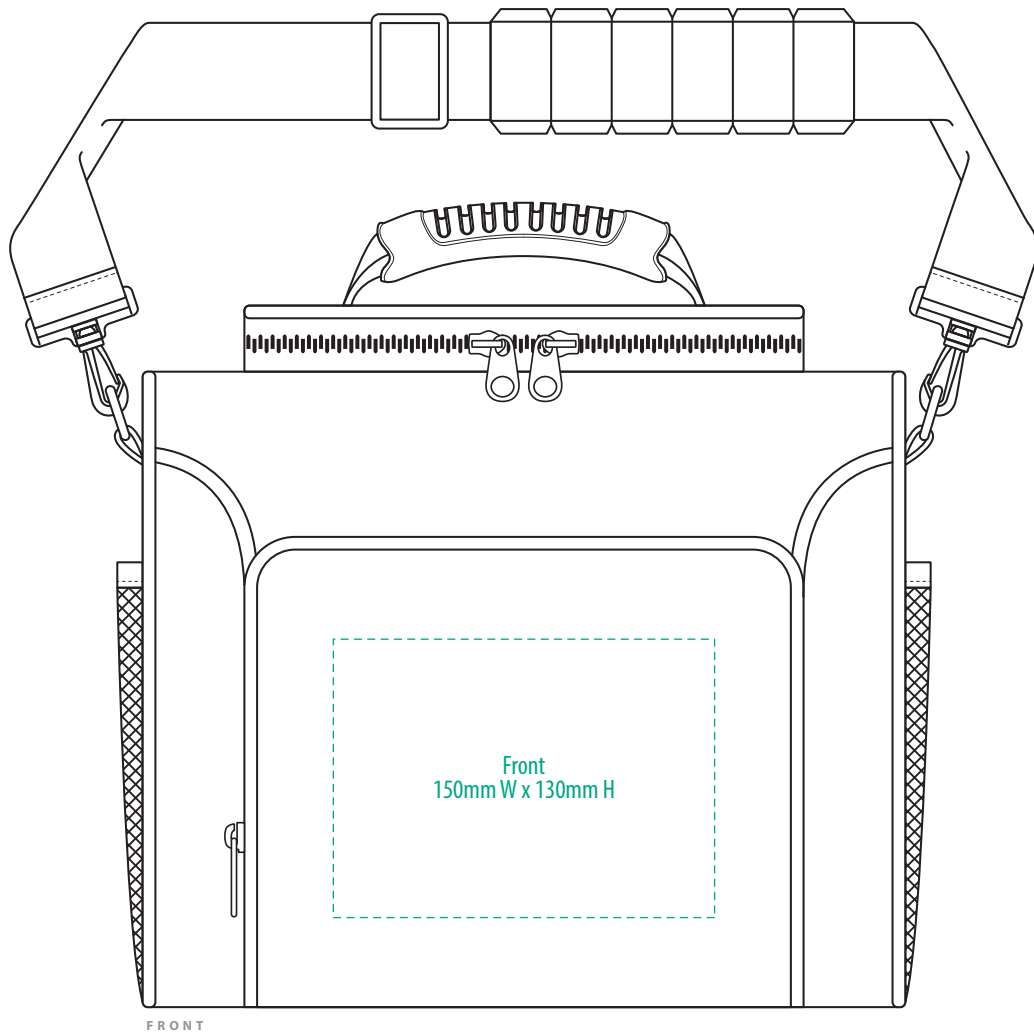

1164

FRONT

BACK

-----  
COLOUR

1164

**NOTE:**

The maximum decoration area is a guide only and is greatly dependant on the logo shape.

-----  
EMBROIDERY / SUPASUB / SUPAETCH / SUPAFLEX

**NOTE:**

The maximum decoration area is a guide only and is greatly dependant on the logo shape.

**NOTE:**

The maximum decoration area is a guide only and is greatly dependant on the logo shape.

-----  
SCREENPRINT