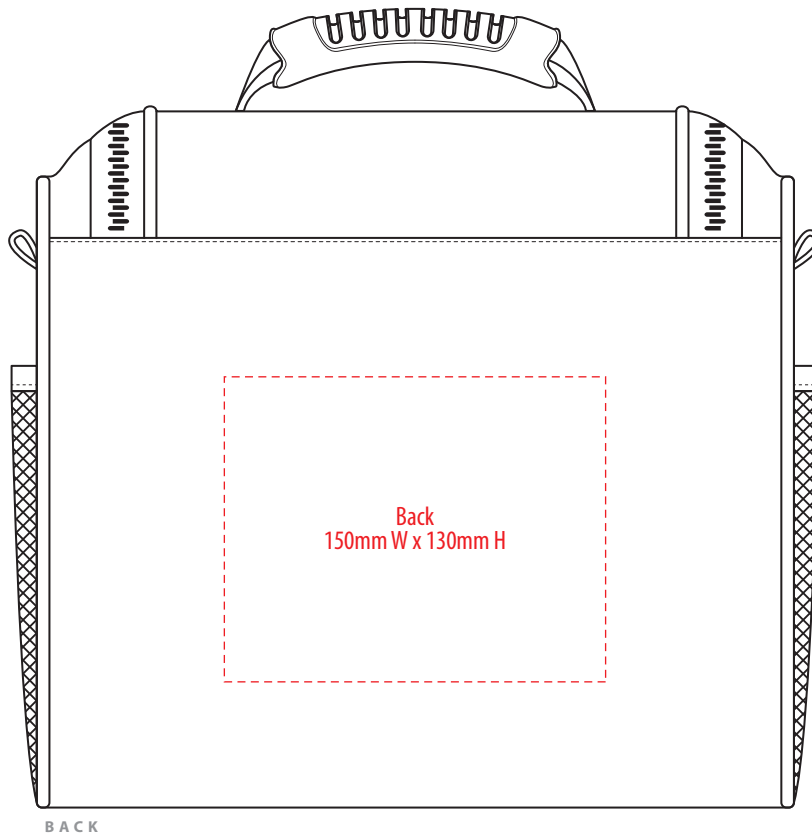

1164

FRONT

BACK

-----  
COLOUR

1164

**NOTE:**

The maximum decoration area is a guide only and is greatly dependant on the logo shape.

-----  
EMBROIDERY / SUPASUB / SUPAETCH / SUPAFLEX

**NOTE:**

The maximum decoration area is a guide only and is greatly dependant on the logo shape.

**NOTE:**

The maximum decoration area is a guide only and is greatly dependant on the logo shape.

-----  
SCREENPRINT