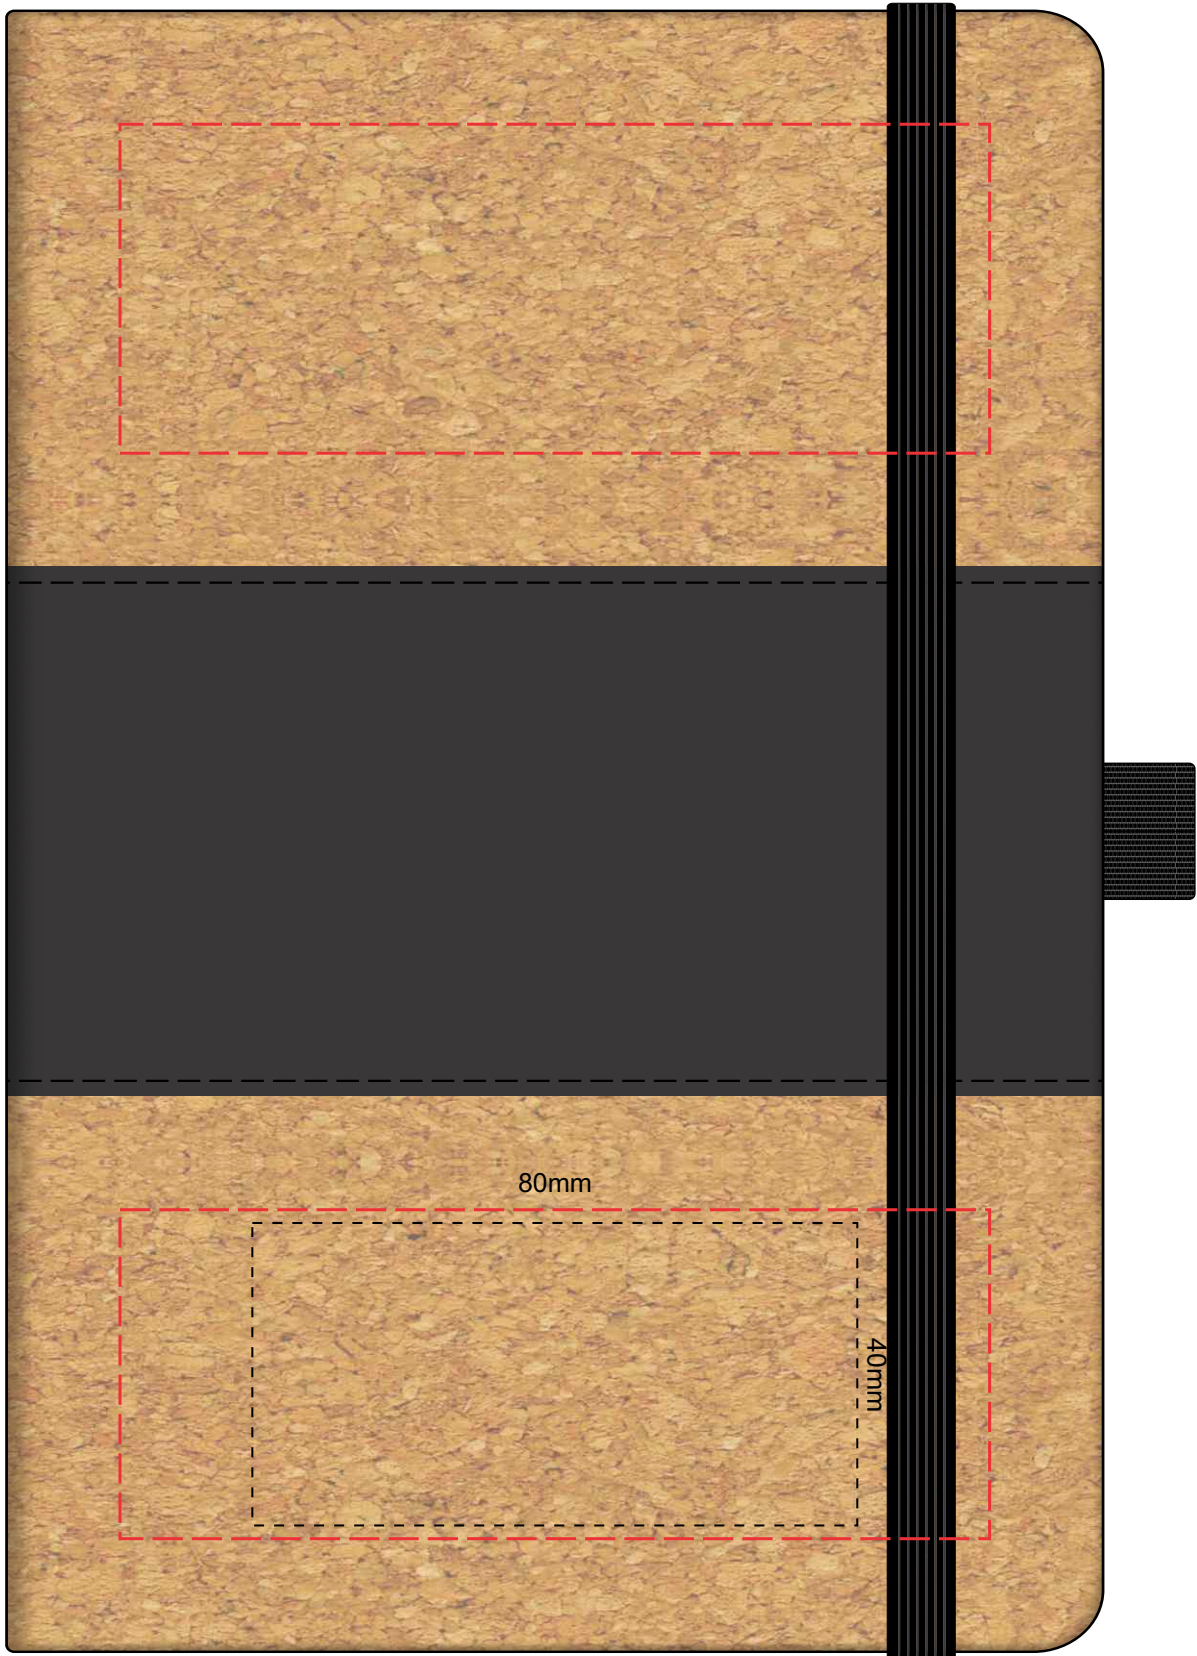

100% of Actual Size

Pad Print

Pad Print branding area can be moved anywhere within the red line

100% of Actual Size

Pad Print

Pad Print branding area can be moved anywhere within the red line

100% of Actual Size

Laser Engraving

Laser Engraving branding area can be moved anywhere within the red line
NOTE: This product is a natural material,
please allow for small variances in engraving colour.

 Engraved Finish

100% of Actual Size

Direct Digital

100% of Actual Size

Debossing

Debossing branding area can be moved anywhere within the red line