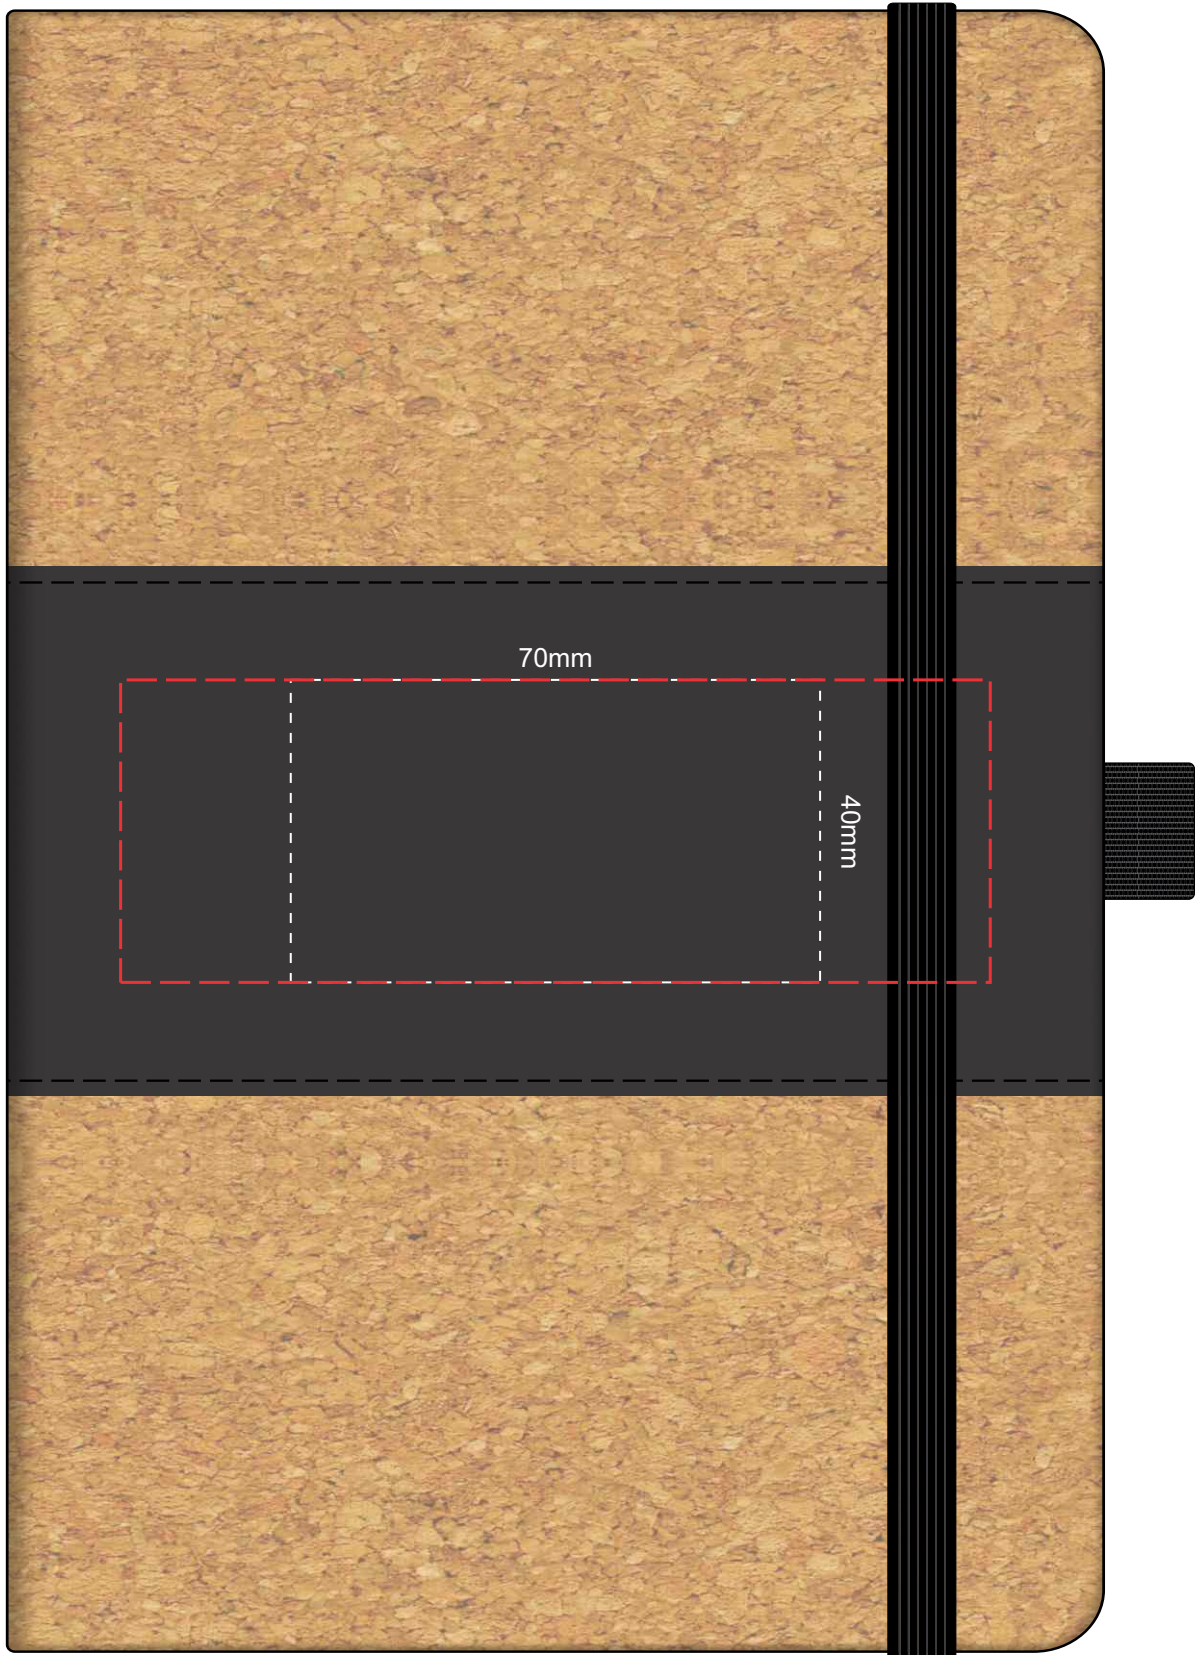

100% of Actual Size

Pad Print

Pad Print branding area can be moved anywhere within the red line

100% of Actual Size

Pad Print

Pad Print branding area can be moved anywhere within the red line

100% of Actual Size

Laser Engraving

Laser Engraving branding area can be moved anywhere within the red line
NOTE: This product is a natural material,
please allow for small variances in engraving colour.

 Engraved Finish

100% of Actual Size

Direct Digital

100% of Actual Size

Debossing

Debossing branding area can be moved anywhere within the red line