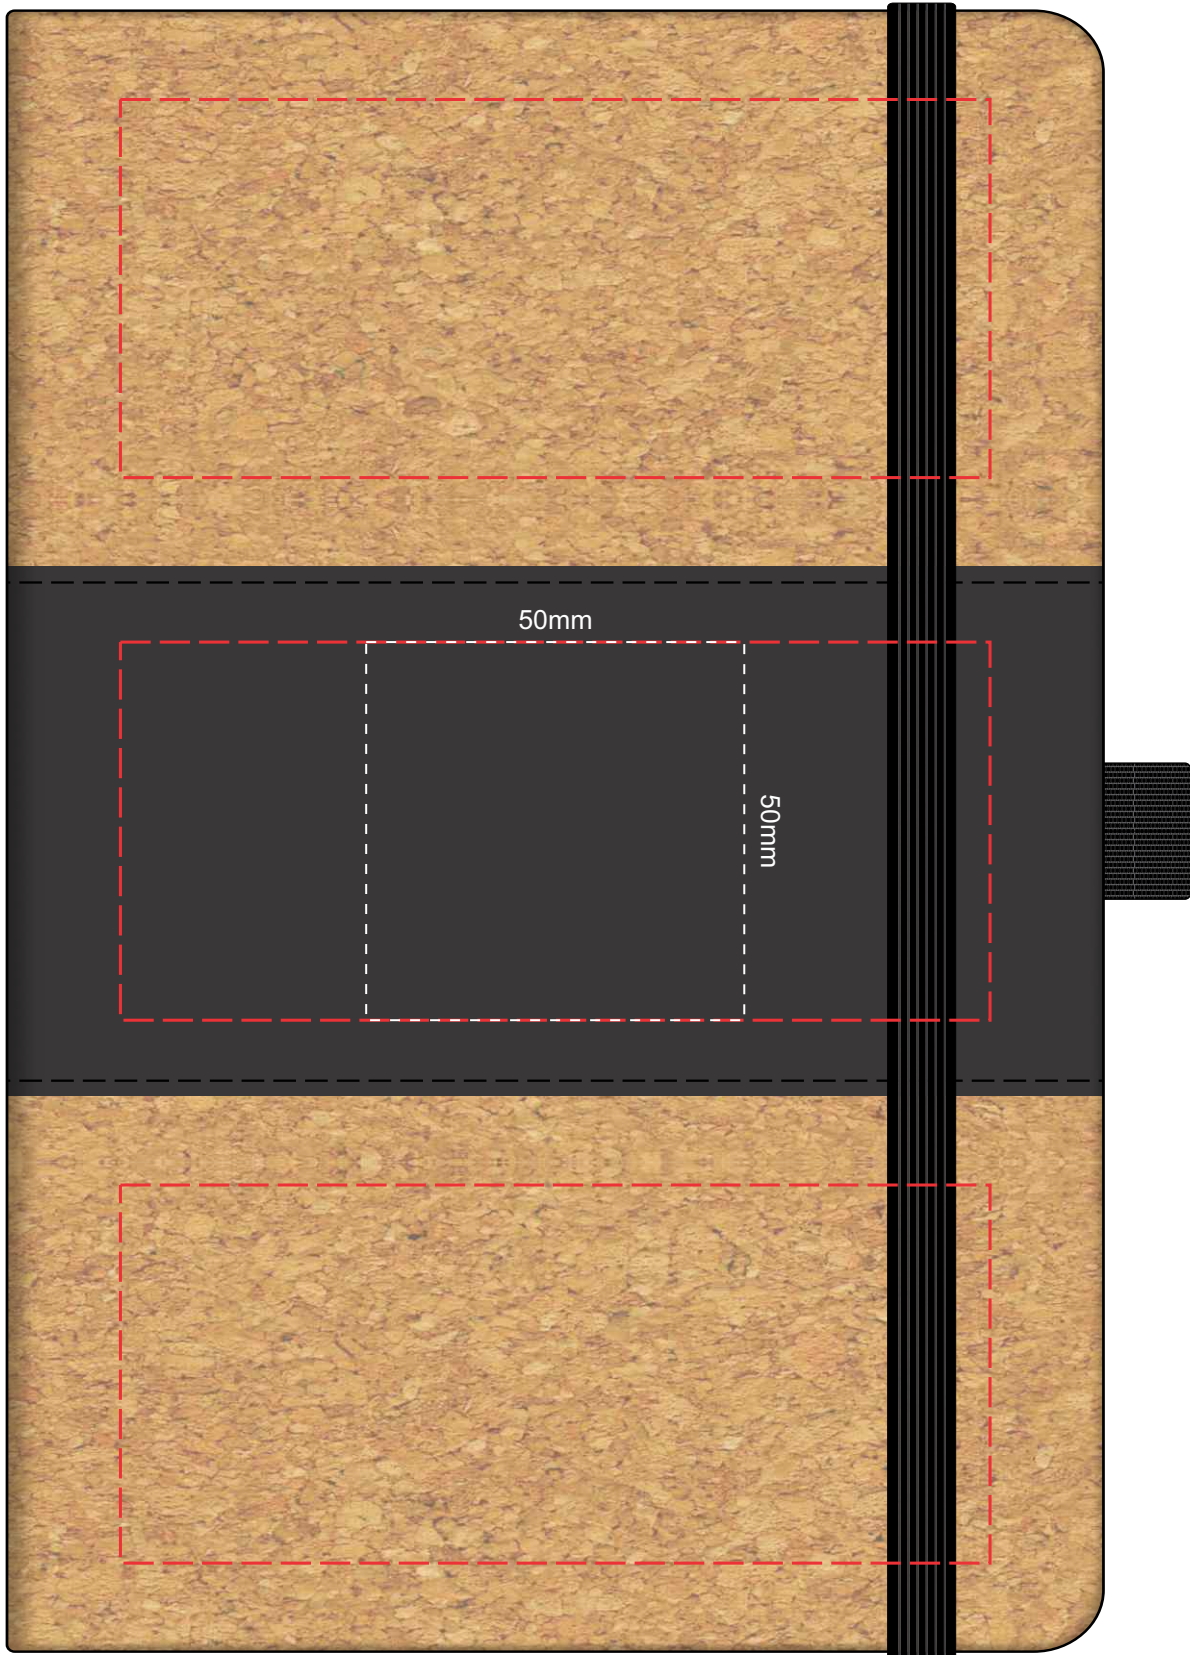

100% of Actual Size

Pad Print

Pad Print branding area can be moved anywhere within the red line

100% of Actual Size

Pad Print

Pad Print branding area can be moved anywhere within the red line

100% of Actual Size

Laser Engraving

Laser Engraving branding area can be moved anywhere within the red line
NOTE: This product is a natural material,
please allow for small variances in engraving colour.

 Engraved Finish

100% of Actual Size

Direct Digital

100% of Actual Size

Debossing

Debossing branding area can be moved anywhere within the red line