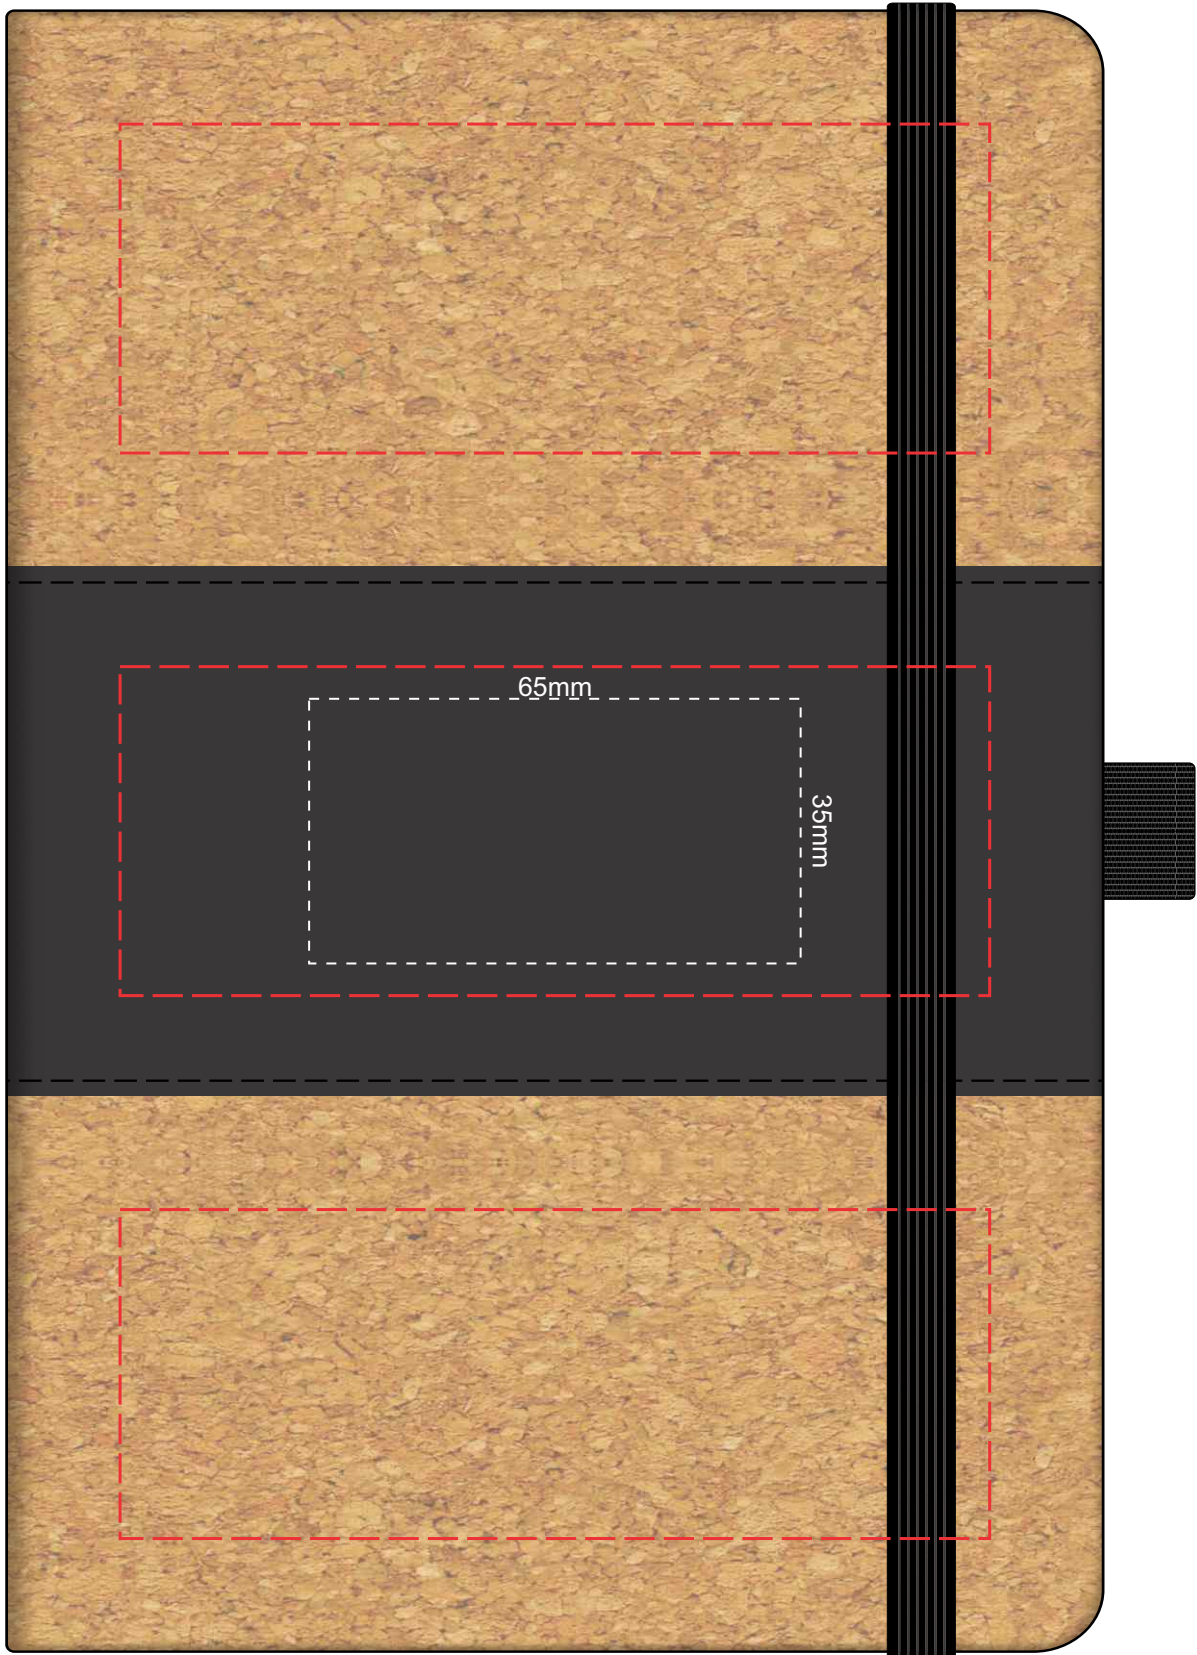

100% of Actual Size

Pad Print

Pad Print branding area can be moved anywhere within the red line

100% of Actual Size

Pad Print

Pad Print branding area can be moved anywhere within the red line

100% of Actual Size

Laser Engraving

Laser Engraving branding area can be moved anywhere within the red line
NOTE: This product is a natural material,
please allow for small variances in engraving colour.

 Engraved Finish

100% of Actual Size

Direct Digital

100% of Actual Size

Debossing

Debossing branding area can be moved anywhere within the red line