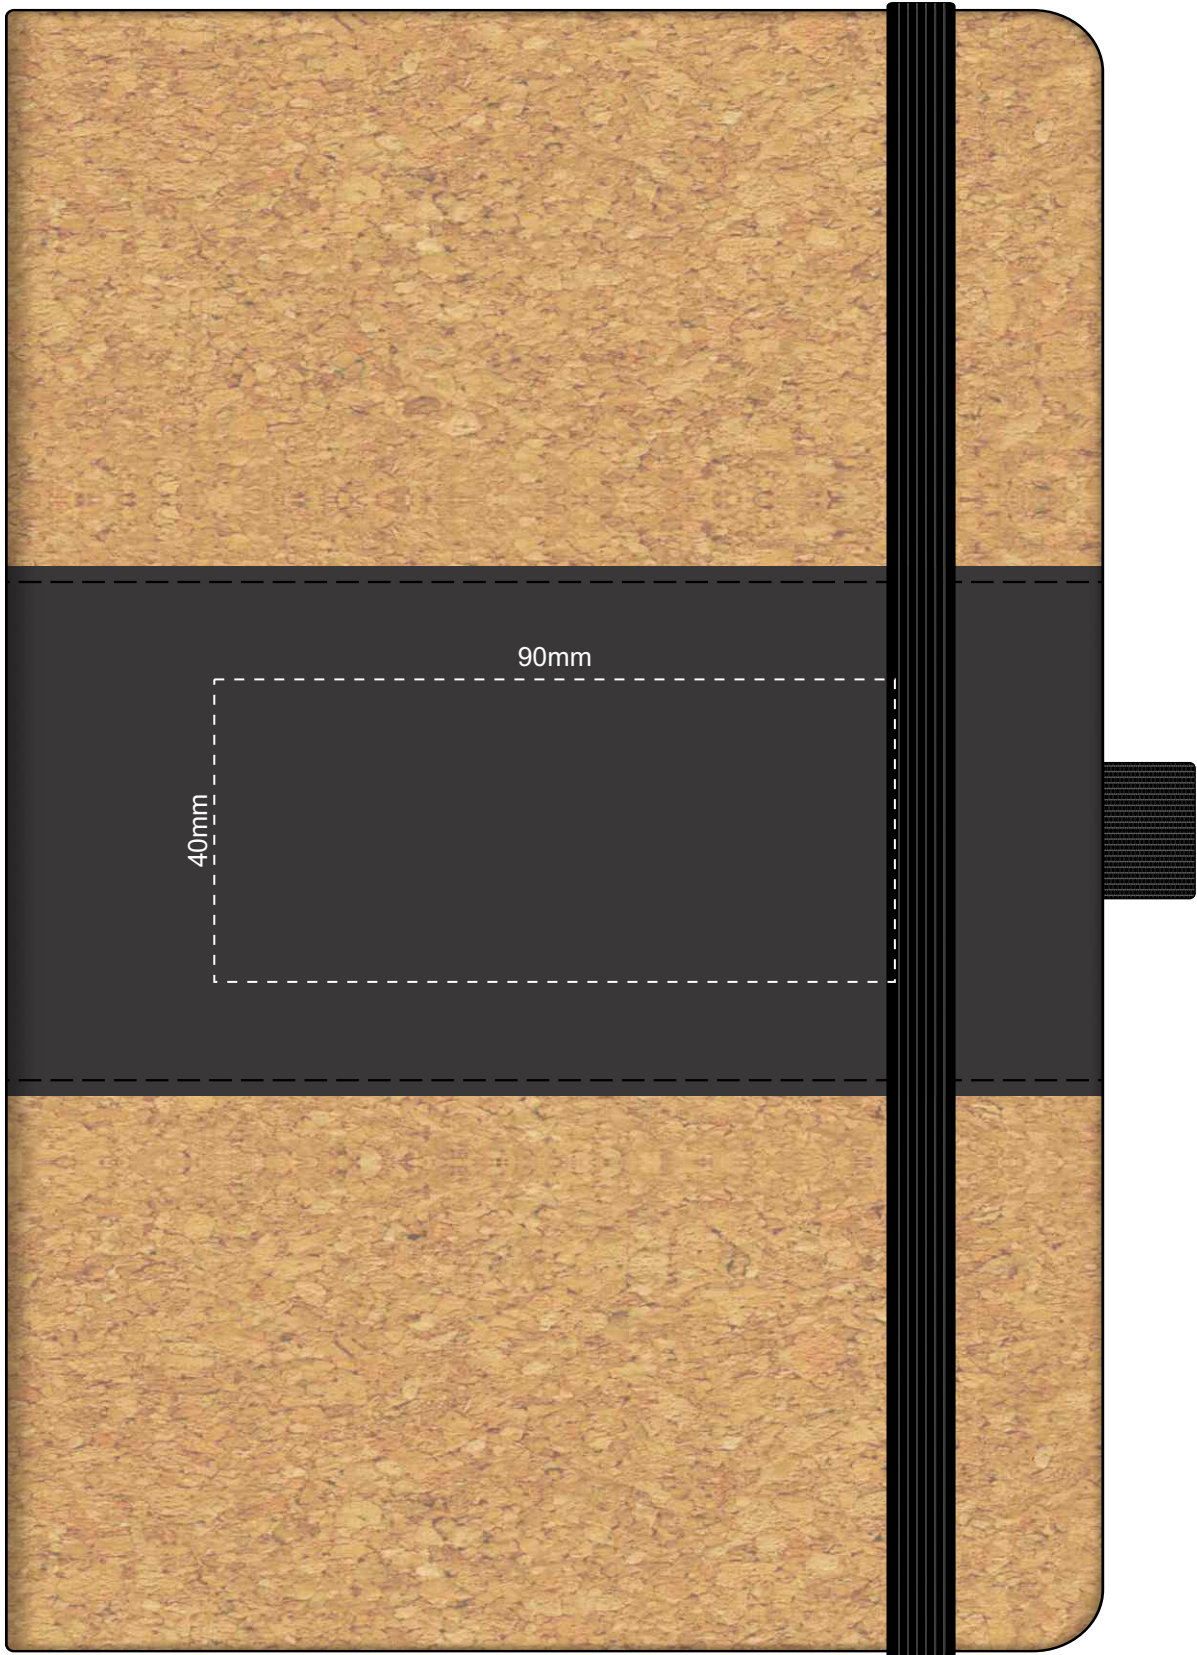

100% of Actual Size

Pad Print

Pad Print branding area can be moved anywhere within the red line

100% of Actual Size

Pad Print

Pad Print branding area can be moved anywhere within the red line

100% of Actual Size

Laser Engraving

Laser Engraving branding area can be moved anywhere within the red line
NOTE: This product is a natural material,
please allow for small variances in engraving colour.

 Engraved Finish

100% of Actual Size

Direct Digital

100% of Actual Size

Debossing

Debossing branding area can be moved anywhere within the red line