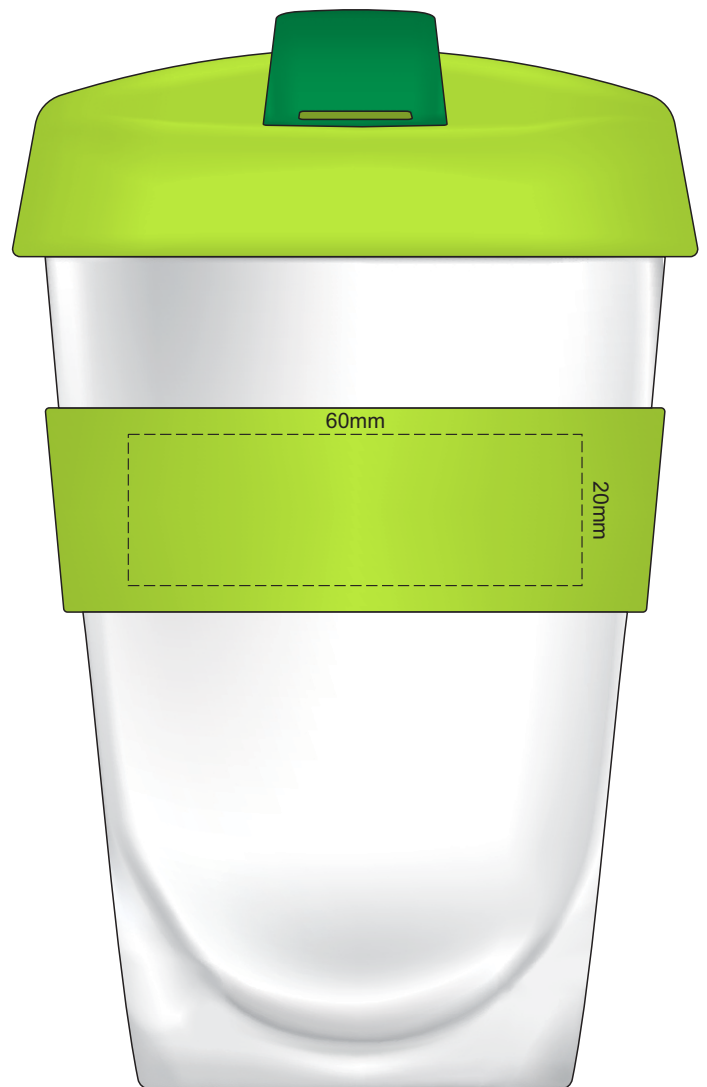

100% of Actual Size
Pad Print

Flip & Lid
Colour

Flip & Lid Colour	Band Colour
White	White
Yellow	Yellow
Orange	Orange
Pink	Pink
Red	Red
Light Green	Light Green
Dark Green	Dark Green
Cyan	Cyan
Light Blue	Light Blue
Dark Blue	Dark Blue
Dark Teal	Dark Teal
Purple	Purple
Black	Black

100% of Actual Size
Pad Print

SIDE 1

SIDE 2

Flip & Lid
Colour

Band
Colour

100% of Actual Size
Screen Print (one colour)

Screen Print (one colour)
Double Sided Template Front & Back

Red Line = Exact opposites of the product
(centre artwork to the red line)

Flip & Lid
Colour

Band
Colour

100% of Actual Size
Silicone Digital Print
Debossed

SIDE 1

SIDE 2