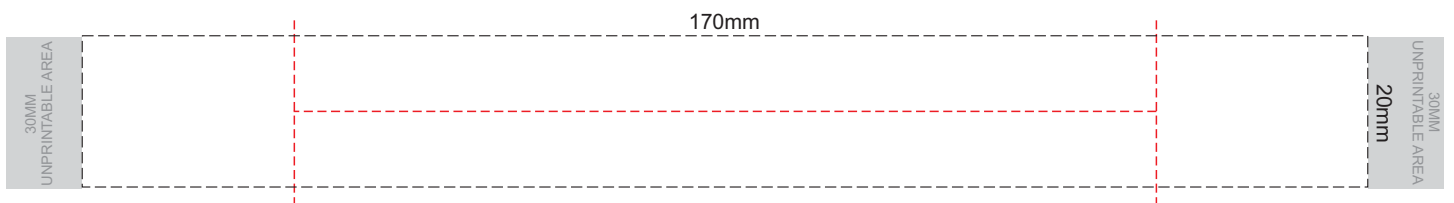

100% of Actual Size
Pad Print

Flip & Lid
Colour

Flip & Lid Colour	Band Colour
White	White
Yellow	Yellow
Orange	Orange
Pink	Pink
Red	Red
Light Green	Light Green
Dark Green	Dark Green
Cyan	Cyan
Light Blue	Light Blue
Dark Blue	Dark Blue
Dark Teal	Dark Teal
Purple	Purple
Black	Black

100% of Actual Size
Pad Print

SIDE 1

SIDE 2

Flip & Lid
Colour

Band
Colour

100% of Actual Size
Screen Print (one colour)

Screen Print (one colour)
Double Sided Template Front & Back

Red Line = Exact opposites of the product
(centre artwork to the red line)

Flip & Lid
Colour

Band
Colour

100% of Actual Size
Silicone Digital Print
Debossed

SIDE 1

SIDE 2