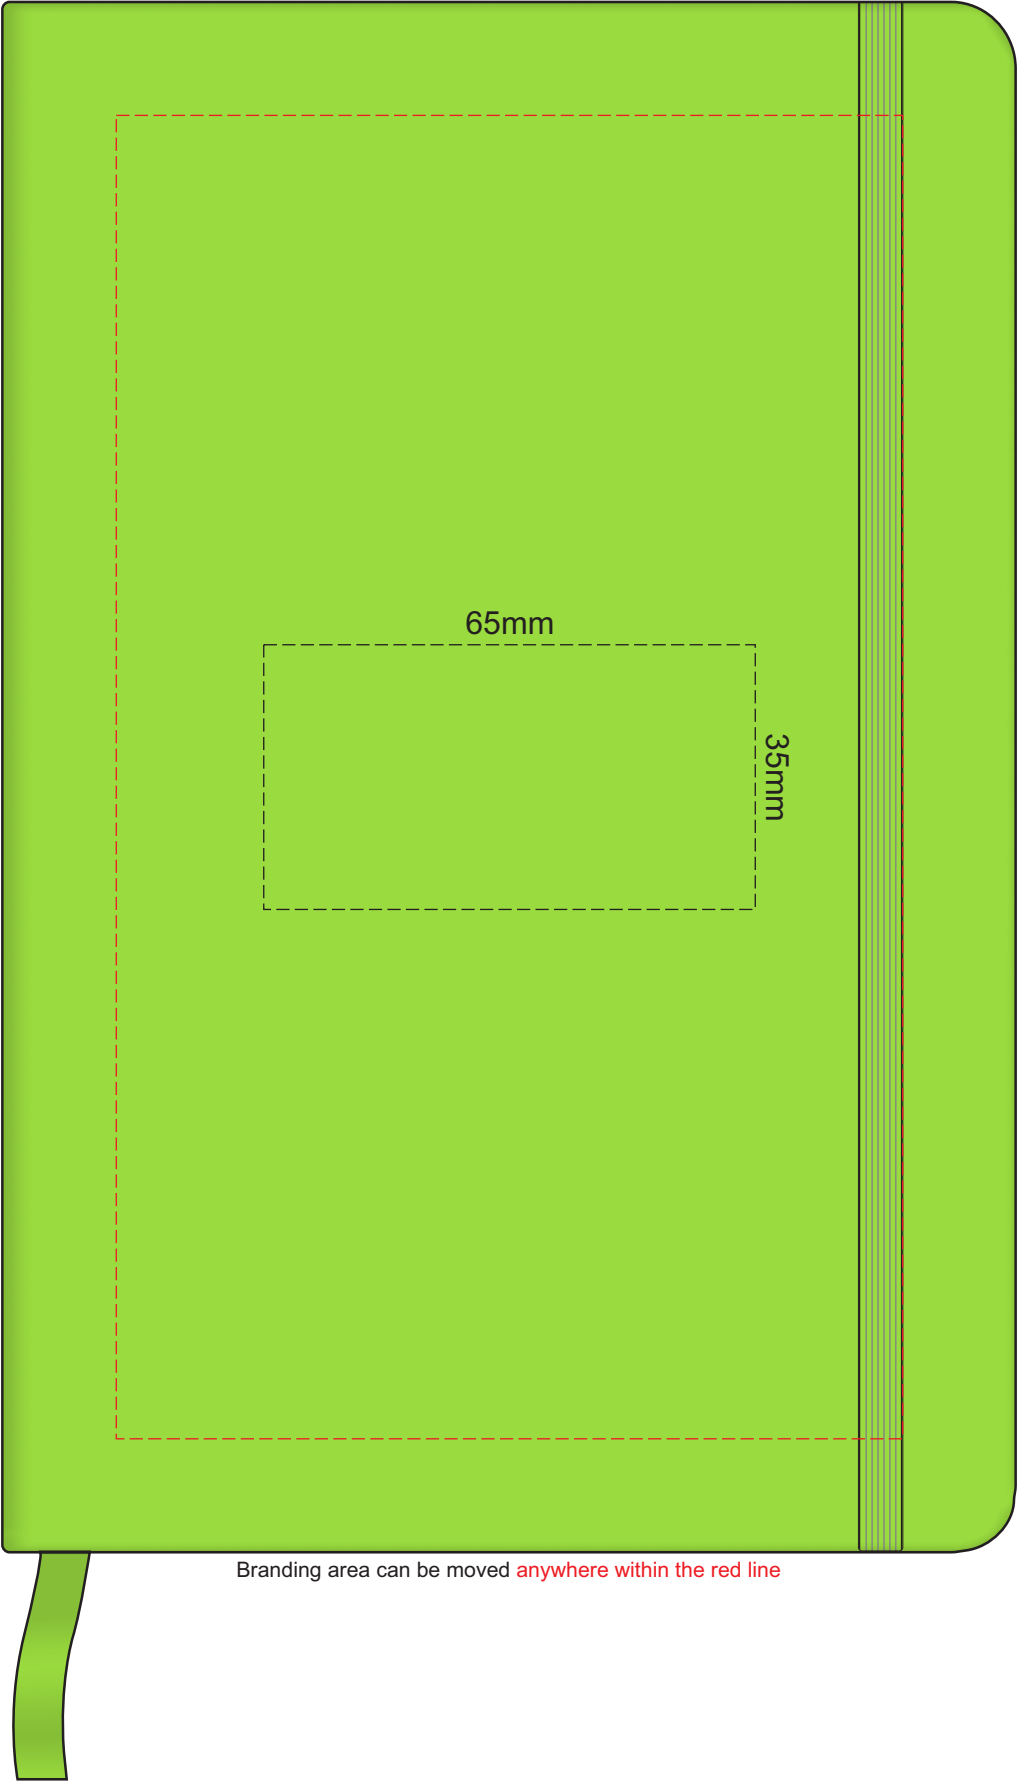

100% of Actual Size  
Pad Print

Branding area can be moved anywhere within the red line

100% of Actual Size  
Pad Print

Branding area can be moved anywhere within the red line

100% of Actual Size  
Screen Print (one colour)

100% of Actual Size  
Thermo Debossing  
Thermo Debossing XL

Notebook	Thermo Deboss Finish
White	Light Grey
Orange	Dark Orange
Red	Dark Red
Light Green	Dark Green
Light Blue	Dark Blue
Blue	Dark Blue
Dark Blue	Very Dark Blue
Grey	Dark Grey

Print area 100 x 90mm is moveable within the XL deboss area and can rotate to suit.