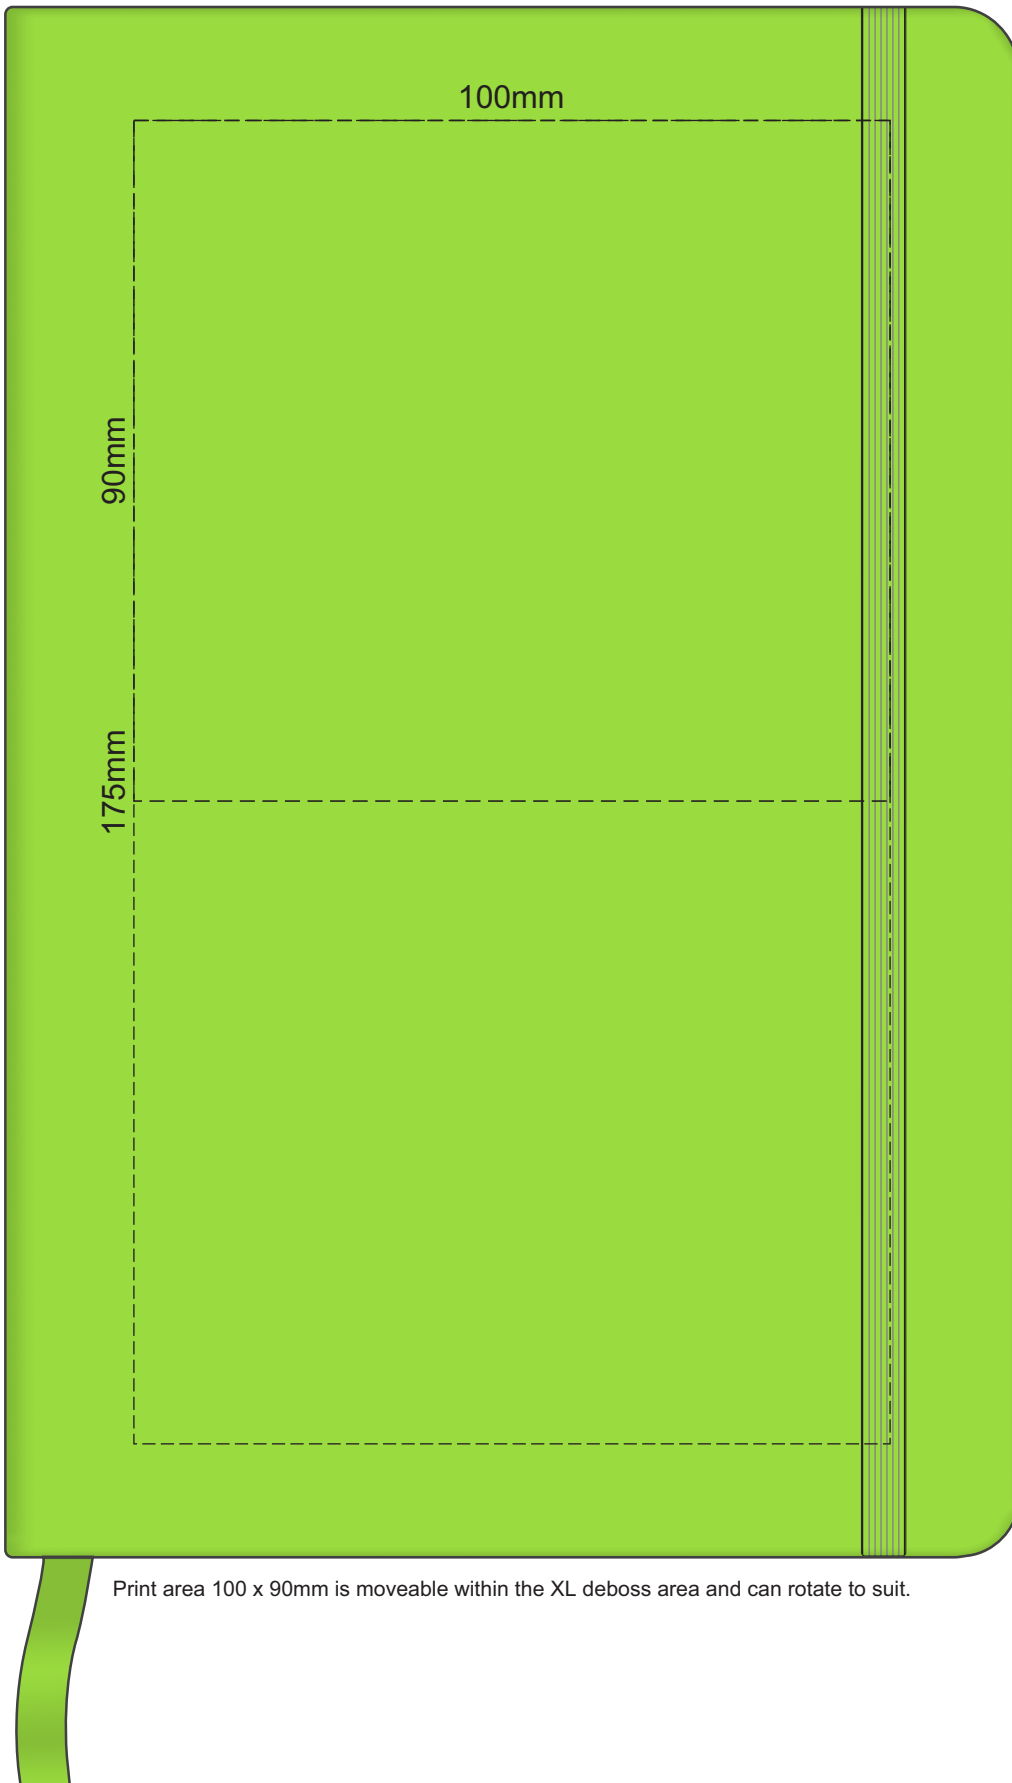

100% of Actual Size  
Pad Print

Branding area can be moved anywhere within the red line

100% of Actual Size  
Pad Print

Branding area can be moved anywhere within the red line

100% of Actual Size  
Screen Print (one colour)

100% of Actual Size  
Thermo Debossing  
Thermo Debossing XL

Notebook	Thermo Deboss Finish
White	Light Grey
Orange	Dark Orange
Red	Dark Red
Light Green	Dark Green
Light Blue	Dark Blue
Blue	Dark Blue
Dark Blue	Very Dark Blue
Grey	Dark Grey

Print area 100 x 90mm is moveable within the XL deboss area and can rotate to suit.