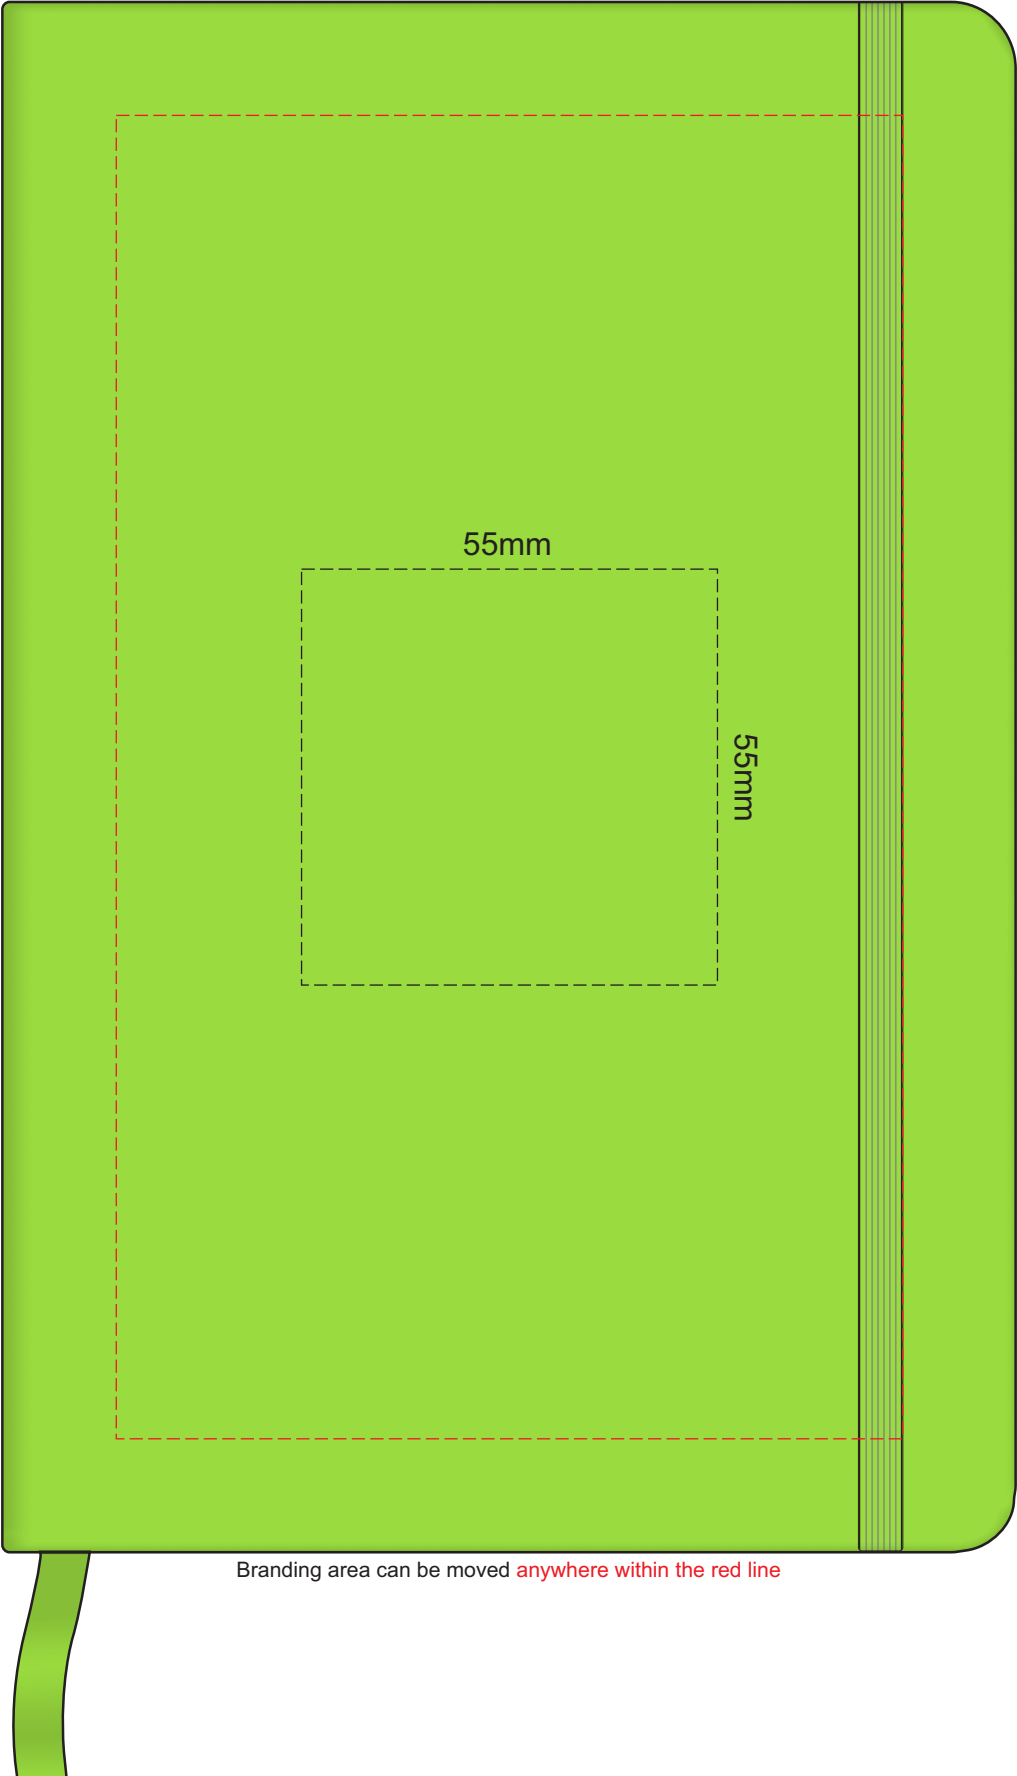

100% of Actual Size  
Pad Print

Branding area can be moved anywhere within the red line

100% of Actual Size  
Pad Print

Branding area can be moved anywhere within the red line

100% of Actual Size  
Screen Print (one colour)

100% of Actual Size  
Thermo Debossing  
Thermo Debossing XL

Notebook	Thermo Deboss Finish
White	Light Grey
Orange	Dark Orange
Red	Dark Red
Light Green	Dark Green
Light Blue	Dark Blue
Blue	Dark Blue
Dark Blue	Very Dark Blue
Grey	Dark Grey

Print area 100 x 90mm is moveable within the XL deboss area and can rotate to suit.