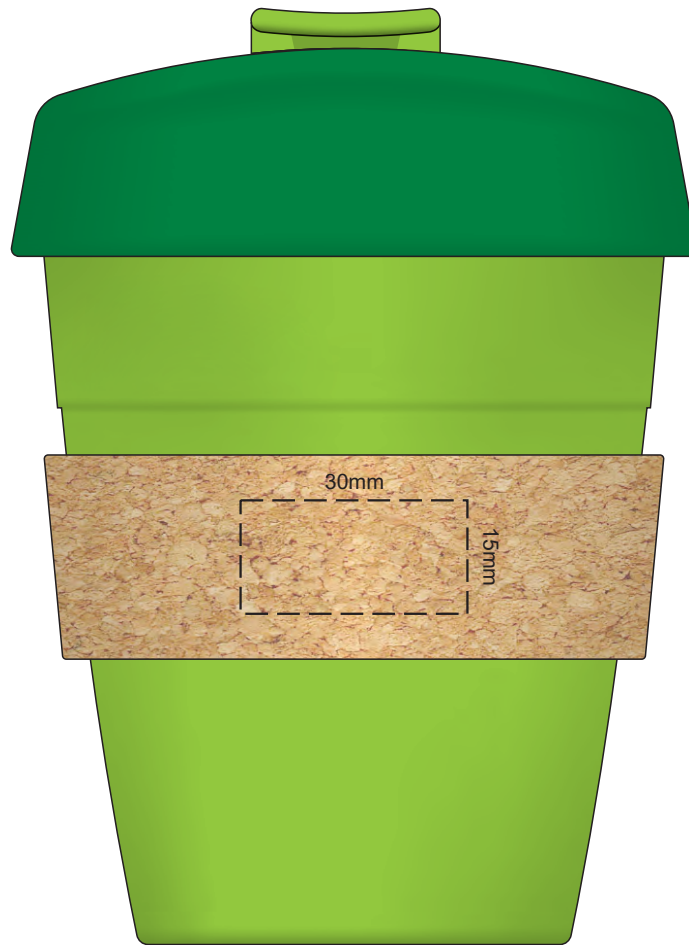

+Natura has speckles

100% of Actual Size
Pad Print

This band is a natural material with variances in texture and colour which may effect the finished result

+Natura has speckles

100% of Actual Size
Laser Engraving

This band is a natural material with variances in texture and colour which may effect the finished result

 Engraved Finish