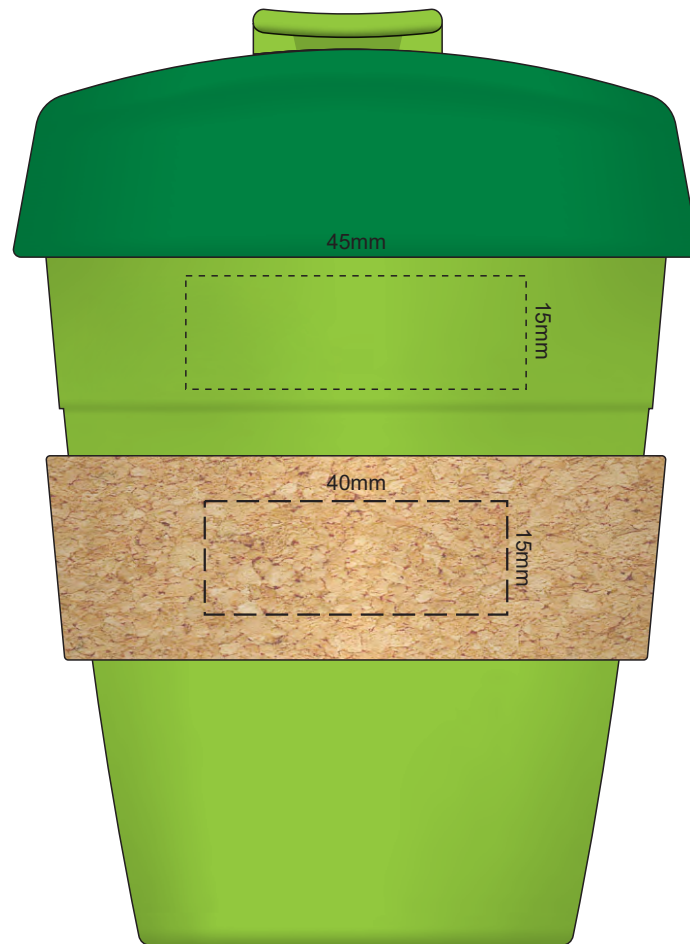

+Natura has speckles

100% of Actual Size
Pad Print

This band is a natural material with variances in texture and colour which may effect the finished result

+Natura has speckles

100% of Actual Size
Laser Engraving

This band is a natural material with variances in texture and colour which may effect the finished result

 Engraved Finish