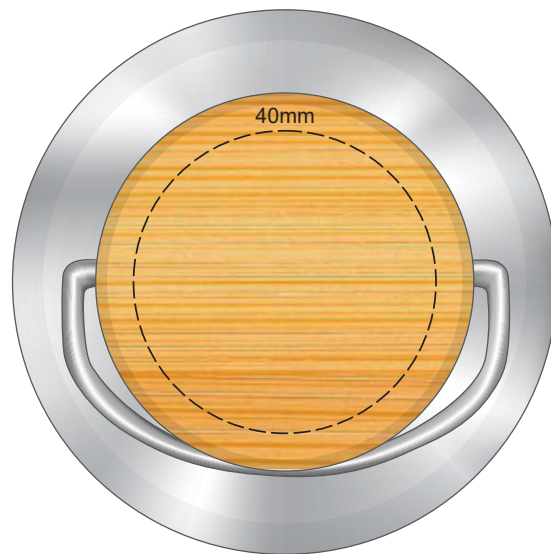

100% of Actual Size  
Pad Print

100% of Actual Size  
Screen Print

180mm

120mm

Red Line = Exact opposites of the product  
(centre artwork to the red line)

100% of Actual Size  
Engraving on Stainless Steel Lid

Engraves to a  
Natural Etch

100% of Actual Size  
Engraving on Wooden Lid

This product is a natural material, please allow  
for variances in grain pattern and engraving colour.

Engraves to a  
Natural Etch

100% of Actual Size  
Engraving

Engraves to a  
Natural Etch

80% of Actual Size  
Digital Rotary

224mm

163mm

Red Line = Exact opposites of the product

(centre artwork to the red line)

**Stainless Steel Lid**

**Wooden Lid**

70% of Actual Size  
Pad Print (one colour)