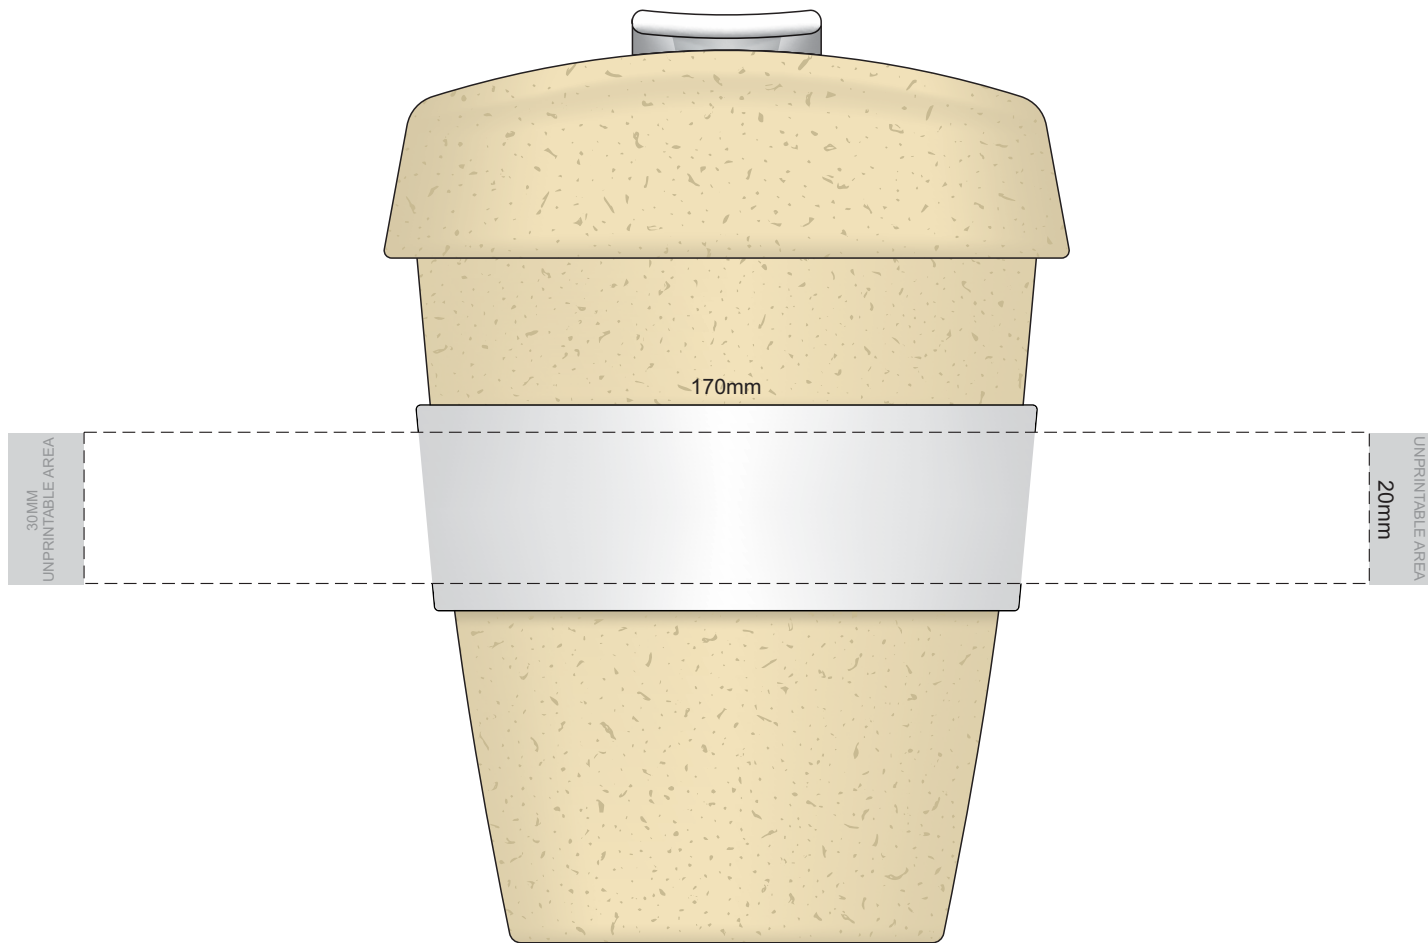

Flip Colour Band Colour

+Natura Flip has speckles

100% of Actual Size Pad Print

100% of Actual Size Pad Print

SIDE 1

SIDE 2

100% of Actual Size  
Screen Print (one colour)

+Natura Flip has speckles

Flip Colour	Band Colour
Light Brown	Light Brown
Grey	Grey
White	White
Yellow	Yellow
Orange	Orange
Pink	Pink
Red	Red
Light Green	Light Green
Dark Green	Dark Green
Cyan	Cyan
Light Blue	Light Blue
Dark Blue	Dark Blue
Dark Teal	Dark Teal
Purple	Purple
Dark Grey	Dark Grey

Screen Print (one colour)  
Double sided template front & back

Red Line = Exact opposites of the product  
(centre artwork to the red line)

100% of Actual Size  
Silicone Digital Print  
Debossed

SIDE 1

SIDE 2