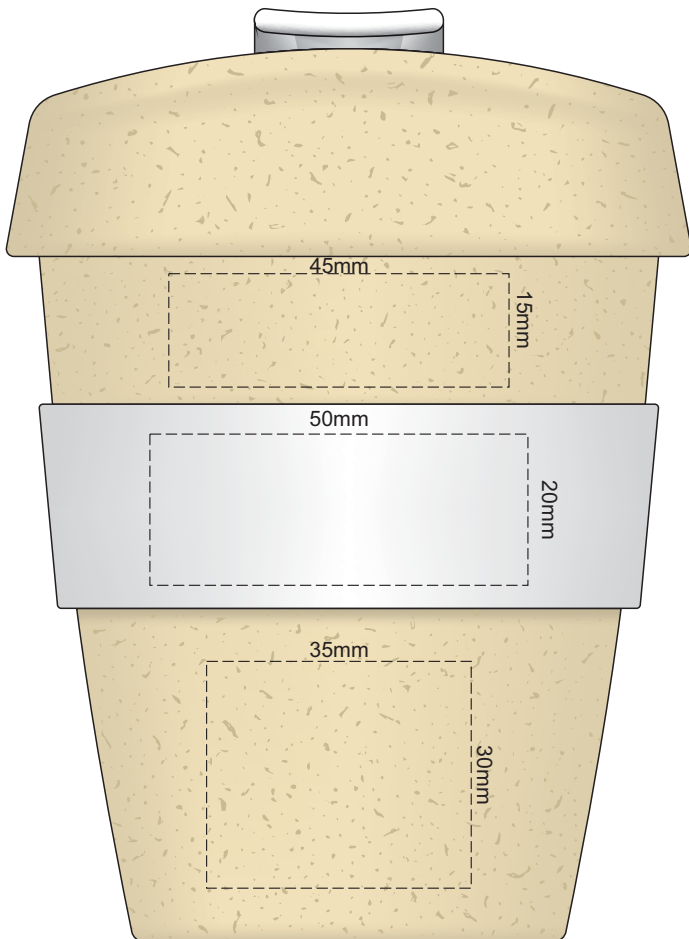

Flip Colour Band Colour

+Natura Flip has speckles

100% of Actual Size Pad Print

100% of Actual Size Pad Print

SIDE 1

SIDE 2

100% of Actual Size  
Screen Print (one colour)

+Natura Flip has speckles

Flip Colour	Band Colour
Light Brown	Light Brown
Grey	Grey
White	White
Yellow	Yellow
Orange	Orange
Pink	Pink
Red	Red
Light Green	Light Green
Dark Green	Dark Green
Cyan	Cyan
Light Blue	Light Blue
Dark Blue	Dark Blue
Dark Teal	Dark Teal
Purple	Purple
Dark Grey	Dark Grey

Screen Print (one colour)  
Double sided template front & back

Red Line = Exact opposites of the product  
(centre artwork to the red line)

100% of Actual Size  
Silicone Digital Print  
Debossed

SIDE 1

SIDE 2

+Natura Flip has speckles

Flip Colour	Band Colour
Speckled	Speckled
Grey	Grey
White	White
Yellow	Yellow
Orange	Orange
Pink	Pink
Red	Red
Light Green	Light Green
Dark Green	Dark Green
Cyan	Cyan
Light Blue	Light Blue
Dark Blue	Dark Blue
Dark Teal	Dark Teal
Purple	Purple
Black	Black