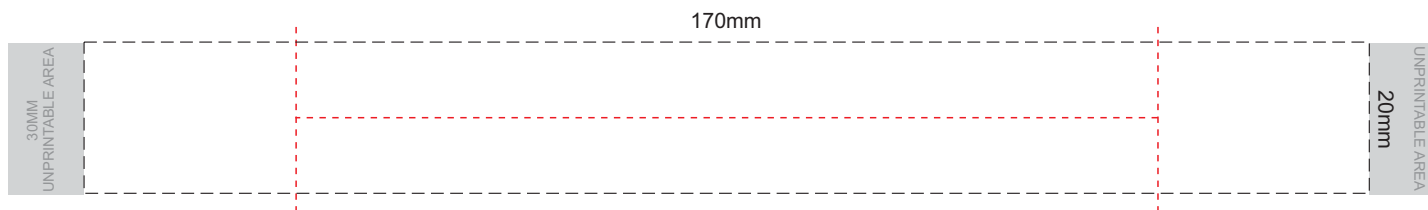

Flip Colour Band Colour

+Natura Flip has speckles

100% of Actual Size Pad Print

100% of Actual Size Pad Print

SIDE 1

SIDE 2

100% of Actual Size  
Screen Print (one colour)

+Natura Flip has speckles

Screen Print (one colour)  
Double sided template front & back

Red Line = Exact opposites of the product  
(centre artwork to the red line)

100% of Actual Size  
Silicone Digital Print  
Debossed

SIDE 1

SIDE 2