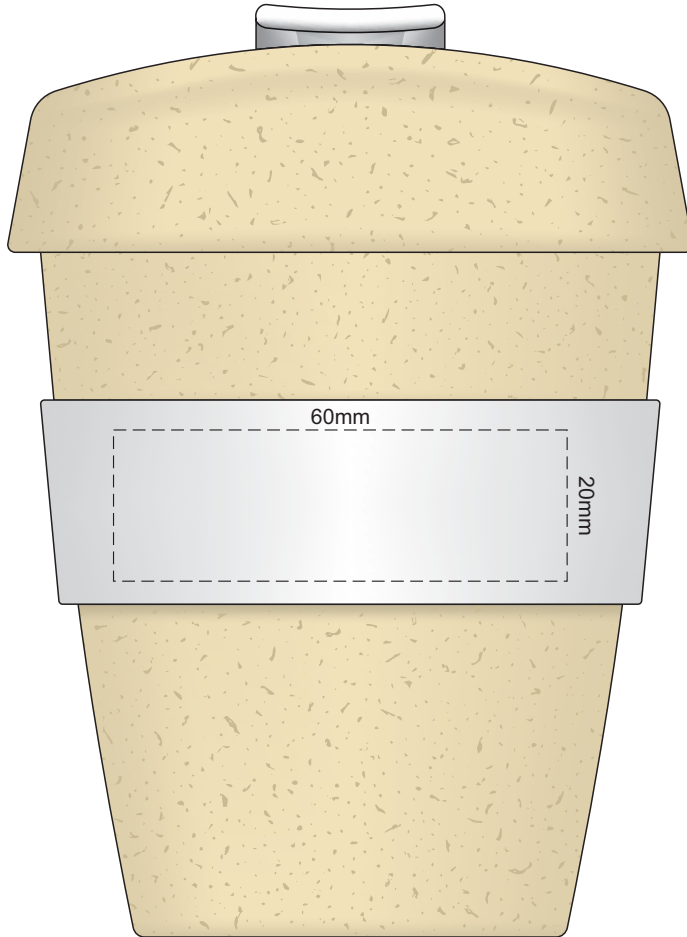

Flip Colour Band Colour

+Natura Flip has speckles

100% of Actual Size Pad Print

100% of Actual Size Pad Print

SIDE 1

SIDE 2

100% of Actual Size  
Screen Print (one colour)

+Natura Flip has speckles

Flip Colour	Band Colour
Light Brown	Light Brown
Grey	Grey
White	White
Yellow	Yellow
Orange	Orange
Pink	Pink
Red	Red
Light Green	Light Green
Dark Green	Dark Green
Cyan	Cyan
Light Blue	Light Blue
Dark Blue	Dark Blue
Dark Teal	Dark Teal
Purple	Purple
Dark Grey	Dark Grey

Screen Print (one colour)  
Double sided template front & back

Red Line = Exact opposites of the product  
(centre artwork to the red line)

100% of Actual Size  
Silicone Digital Print  
Debossed

SIDE 1

SIDE 2

+Natura Flip has speckles

Flip Colour	Band Colour
Speckled	Speckled
Grey	Grey
White	White
Yellow	Yellow
Orange	Orange
Pink	Pink
Red	Red
Light Green	Light Green
Dark Green	Dark Green
Cyan	Cyan
Light Blue	Light Blue
Dark Blue	Dark Blue
Dark Teal	Dark Teal
Purple	Purple
Black	Black