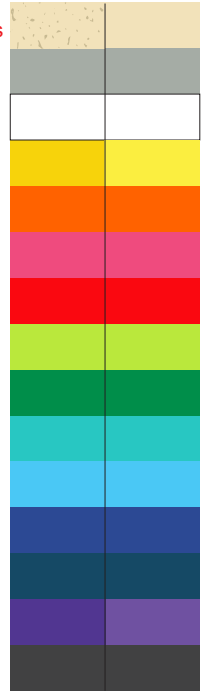

Flip Colour Band Colour

+Natura Flip has speckles

100% of Actual Size Pad Print

100% of Actual Size Pad Print

SIDE 1

SIDE 2

100% of Actual Size  
Screen Print (one colour)

+Natura Flip has speckles

Flip Colour	Band Colour
Light Brown	Light Brown
Grey	Grey
White	White
Yellow	Yellow
Orange	Orange
Pink	Pink
Red	Red
Light Green	Light Green
Dark Green	Dark Green
Cyan	Cyan
Light Blue	Light Blue
Dark Blue	Dark Blue
Dark Teal	Dark Teal
Purple	Purple
Dark Grey	Dark Grey

Screen Print (one colour)  
Double sided template front & back

Red Line = Exact opposites of the product  
(centre artwork to the red line)

100% of Actual Size  
Silicone Digital Print  
Debossed

SIDE 1

SIDE 2

+Natura Flip has speckles

Flip Colour	Band Colour
Speckled	Speckled
Grey	Grey
White	White
Yellow	Yellow
Orange	Orange
Pink	Pink
Red	Red
Light Green	Light Green
Dark Green	Dark Green
Cyan	Cyan
Light Blue	Light Blue
Dark Blue	Dark Blue
Dark Teal	Dark Teal
Purple	Purple
Black	Black