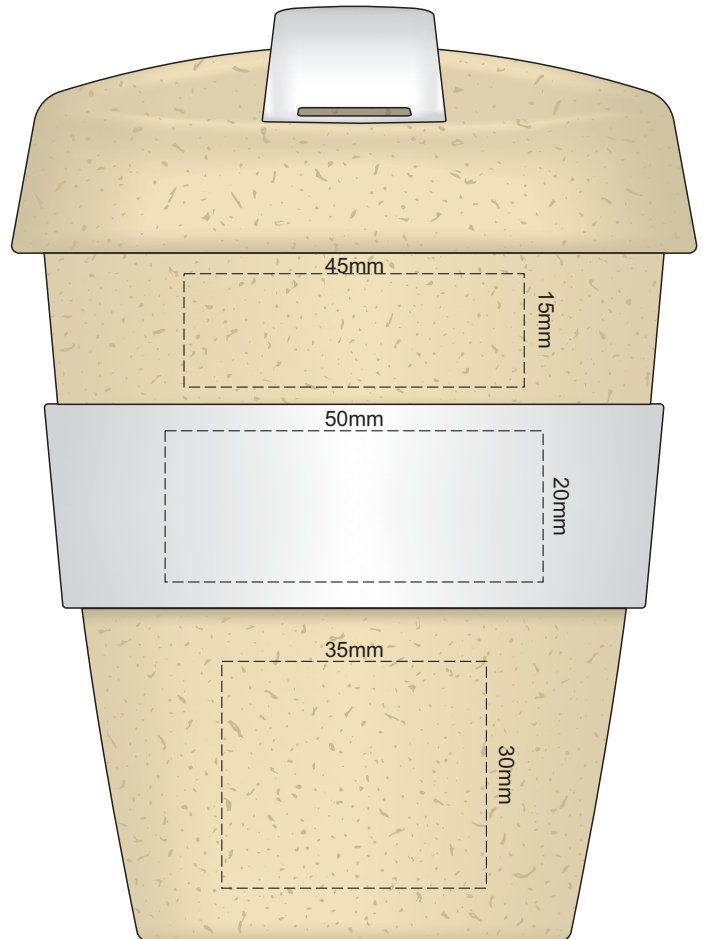

Flip Colour Band Colour

+Natura Flip has speckles

100% of Actual Size Pad Print

100% of Actual Size Pad Print

SIDE 1

SIDE 2

100% of Actual Size  
Screen Print (one colour)

+Natura Flip has speckles

Flip Colour	Band Colour
Light Brown	Light Brown
Grey	Grey
White	White
Yellow	Yellow
Orange	Orange
Pink	Pink
Red	Red
Light Green	Light Green
Dark Green	Dark Green
Cyan	Cyan
Light Blue	Light Blue
Dark Blue	Dark Blue
Dark Teal	Dark Teal
Purple	Purple
Dark Grey	Dark Grey

Screen Print (one colour)  
Double sided template front & back

Red Line = Exact opposites of the product  
(centre artwork to the red line)

100% of Actual Size  
Silicone Digital Print  
Debossed

SIDE 1

SIDE 2

+Natura Flip has speckles

Flip Colour	Band Colour
Speckled	Speckled
Grey	Grey
White	White
Yellow	Yellow
Orange	Orange
Pink	Pink
Red	Red
Light Green	Light Green
Dark Green	Dark Green
Cyan	Cyan
Light Blue	Light Blue
Dark Blue	Dark Blue
Dark Teal	Dark Teal
Purple	Purple
Black	Black