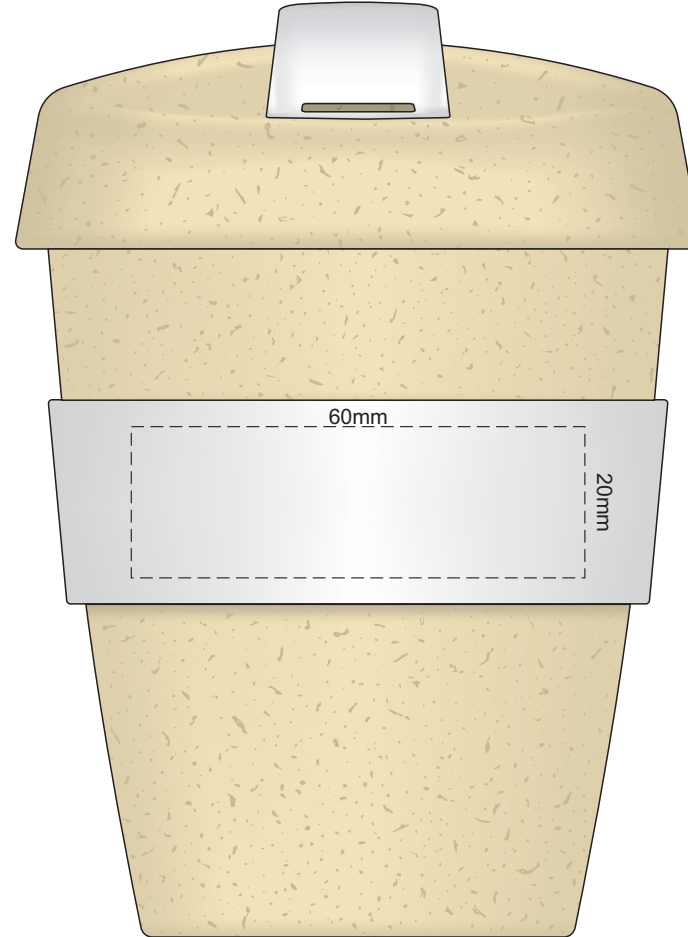

Flip Colour Band Colour

+Natura Flip has speckles

100% of Actual Size Pad Print

100% of Actual Size Pad Print

SIDE 1

SIDE 2

100% of Actual Size  
Screen Print (one colour)

+Natura Flip has speckles

Screen Print (one colour)  
Double sided template front & back

Red Line = Exact opposites of the product  
(centre artwork to the red line)

100% of Actual Size  
Silicone Digital Print  
Debossed

SIDE 1

SIDE 2

+Natura Flip has speckles

Flip Colour	Band Colour
Speckled	Speckled
Grey	Grey
White	White
Yellow	Yellow
Orange	Orange
Pink	Pink
Red	Red
Light Green	Light Green
Dark Green	Dark Green
Cyan	Cyan
Light Blue	Light Blue
Dark Blue	Dark Blue
Dark Teal	Dark Teal
Purple	Purple
Black	Black