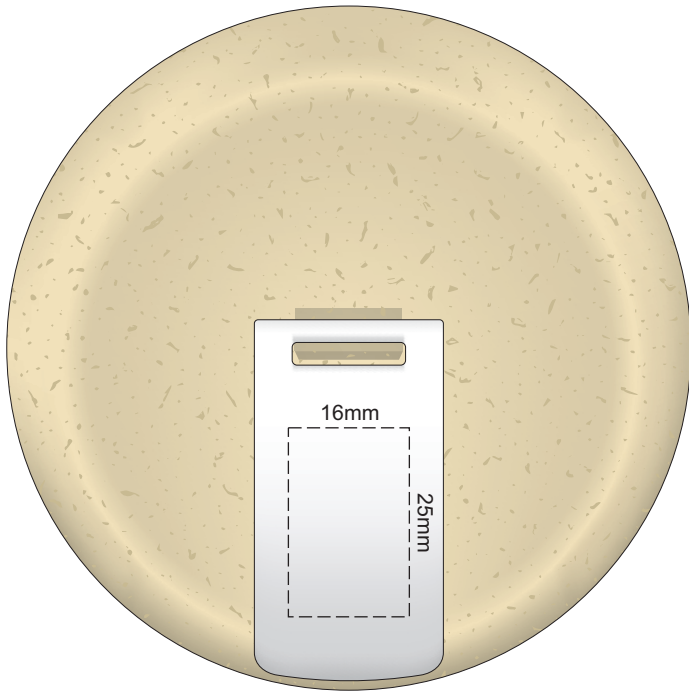

Flip Colour Band Colour

+Natura Flip has speckles

100% of Actual Size Pad Print

100% of Actual Size Pad Print

SIDE 1

SIDE 2

100% of Actual Size  
Screen Print (one colour)

+Natura Flip has speckles

Flip Colour	Band Colour
Light Brown	Light Brown
Grey	Grey
White	White
Yellow	Yellow
Orange	Orange
Pink	Pink
Red	Red
Light Green	Light Green
Dark Green	Dark Green
Cyan	Cyan
Light Blue	Light Blue
Dark Blue	Dark Blue
Dark Teal	Dark Teal
Purple	Purple
Dark Grey	Dark Grey

Screen Print (one colour)  
Double sided template front & back

Red Line = Exact opposites of the product  
(centre artwork to the red line)

100% of Actual Size  
Silicone Digital Print  
Debossed

SIDE 1

SIDE 2

+Natura Flip has speckles

Flip Colour	Band Colour
Speckled	Speckled
Grey	Grey
White	White
Yellow	Yellow
Orange	Orange
Pink	Pink
Red	Red
Light Green	Light Green
Dark Green	Dark Green
Cyan	Cyan
Light Blue	Light Blue
Dark Blue	Dark Blue
Dark Teal	Dark Teal
Purple	Purple
Black	Black