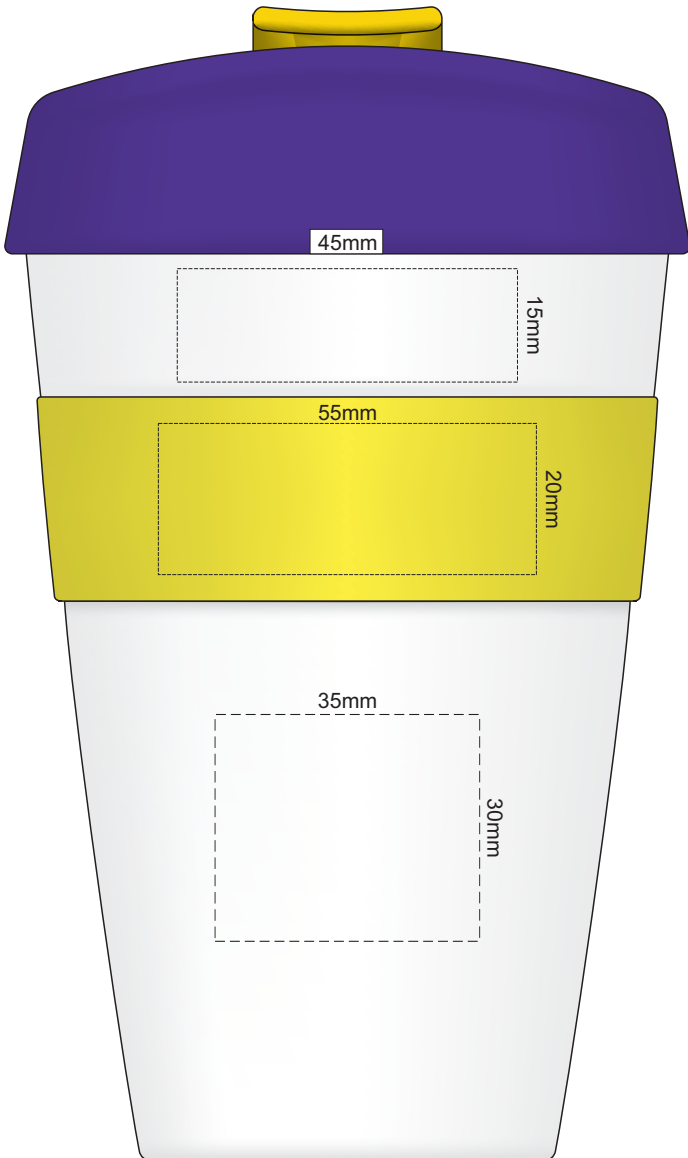

100% of Actual Size
Pad Print

Flip & Band
Lid colour colour

Cup colour

100% of Actual Size
Pad Print

SIDE 1

SIDE 2

Flip & Band
Lid colour colour

Cup colour

100% of Actual Size
Screen Print (one colour)

Screen Print (one colour)
Double Sided template Front & Back

Red Line = Exact opposites of the product
(centre artwork to the red line)

Flip & Band
Lid colour colour

Cup colour

100% of Actual Size
Silicone Digital Print
Debossed

SIDE 1

SIDE 2