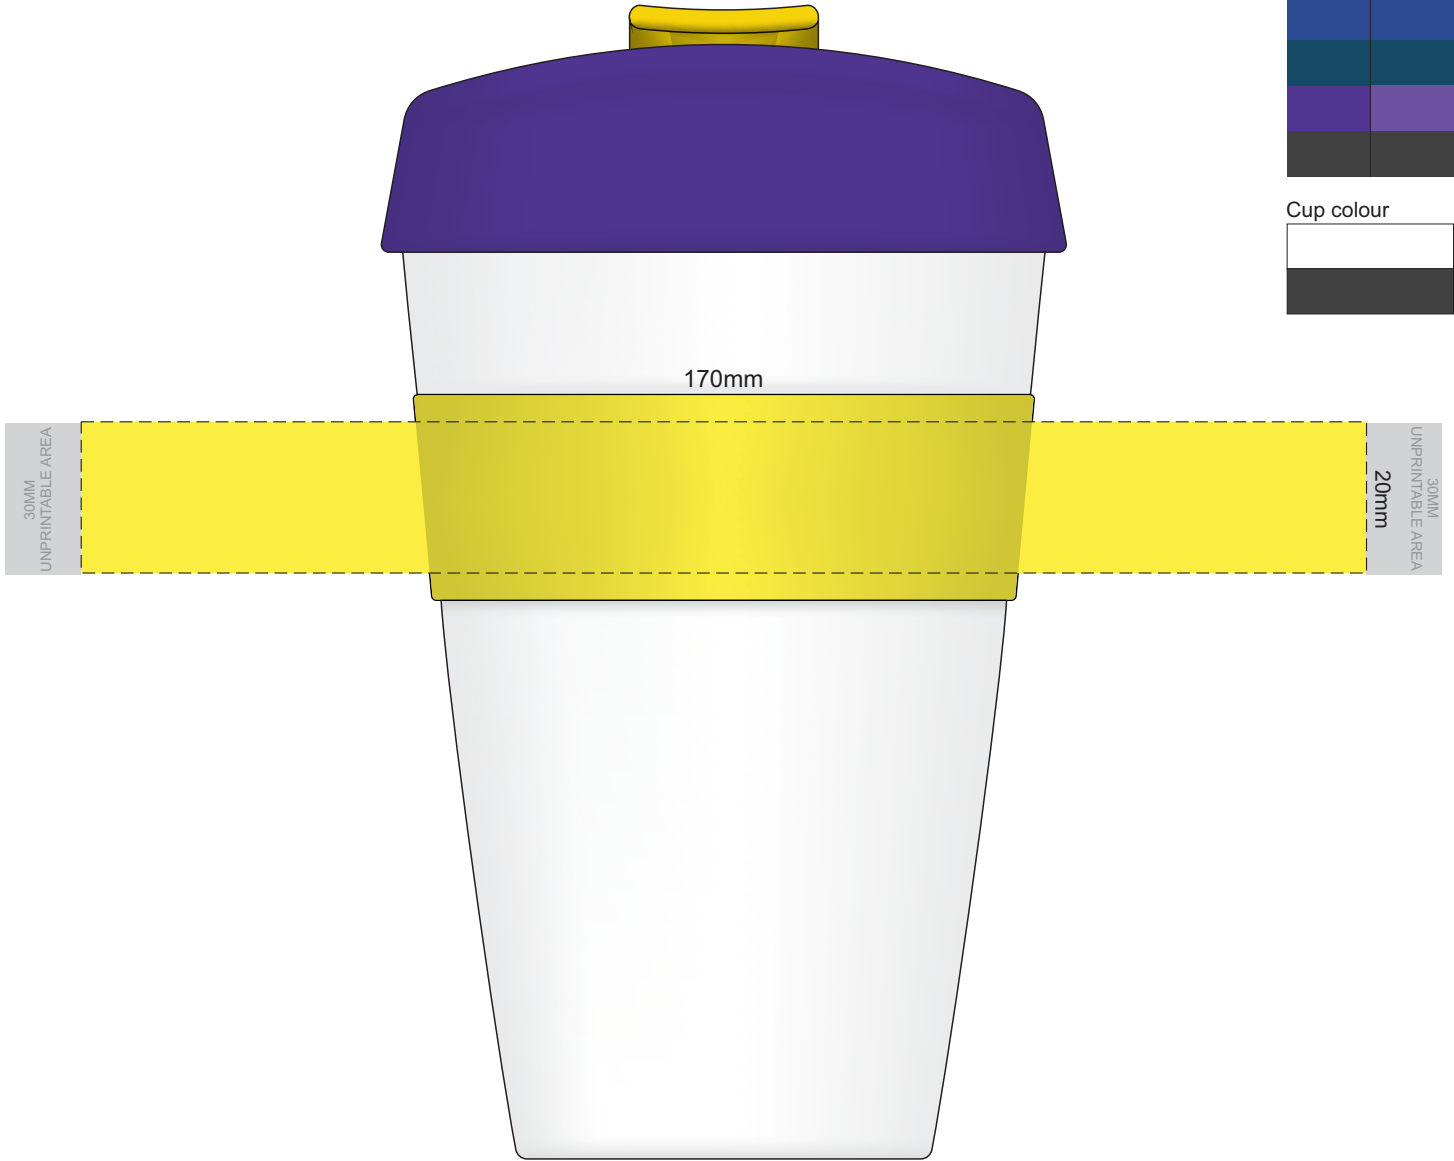

100% of Actual Size
Pad Print

Flip & Band
Lid colour colour

Cup colour

100% of Actual Size
Pad Print

SIDE 1

SIDE 2

Flip & Band
Lid colour colour

Cup colour

100% of Actual Size
Screen Print (one colour)

Screen Print (one colour)
Double Sided template Front & Back

Red Line = Exact opposites of the product
(centre artwork to the red line)

Flip & Band
Lid colour colour

Cup colour

100% of Actual Size
Silicone Digital Print
Debossed

SIDE 1

SIDE 2