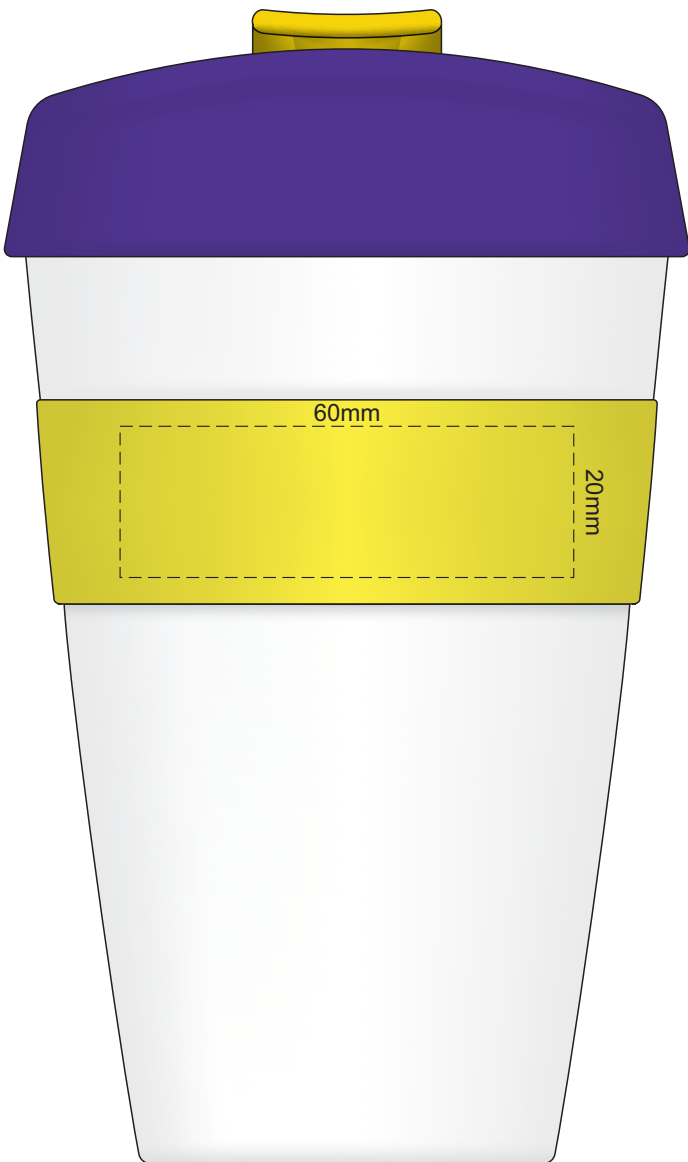

100% of Actual Size
Pad Print

Flip & Band
Lid colour colour

Cup colour

100% of Actual Size
Pad Print

SIDE 1

SIDE 2

Flip & Band
Lid colour colour

Cup colour

100% of Actual Size
Screen Print (one colour)

Screen Print (one colour)
Double Sided template Front & Back

Red Line = Exact opposites of the product
(centre artwork to the red line)

Flip & Band
Lid colour colour

Cup colour

100% of Actual Size
Silicone Digital Print
Debossed

SIDE 1

SIDE 2