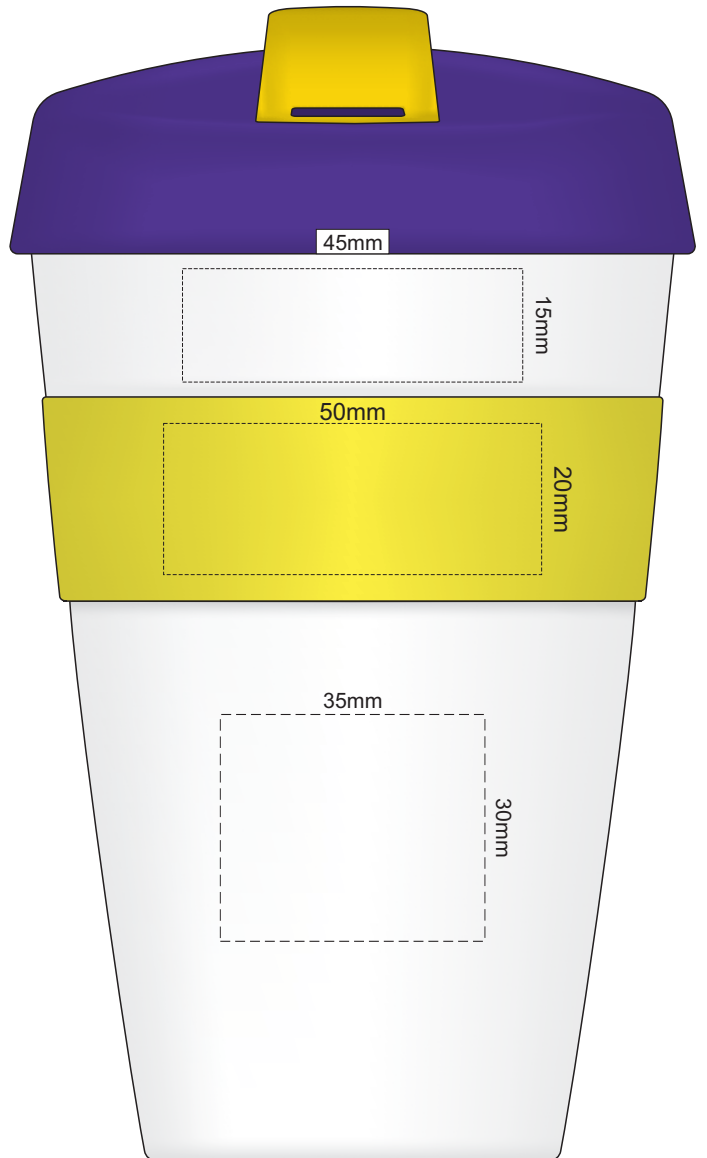

100% of Actual Size
Pad Print

Flip & Band
Lid colour colour

Cup colour

100% of Actual Size
Pad Print

SIDE 1

SIDE 2

Flip & Band
Lid colour colour

Cup colour

100% of Actual Size
Screen Print (one colour)

Screen Print (one colour)
Double Sided template Front & Back

Red Line = Exact opposites of the product
(centre artwork to the red line)

Flip & Band
Lid colour colour

Cup colour

100% of Actual Size
Silicone Digital Print
Debossed

SIDE 1

SIDE 2