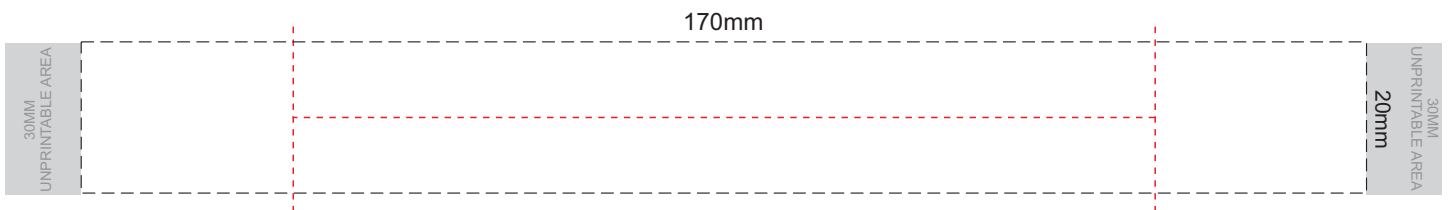

100% of Actual Size
Pad Print

Flip & Band
Lid colour colour

Cup colour

100% of Actual Size
Pad Print

SIDE 1

SIDE 2

Flip & Band
Lid colour colour

Cup colour

100% of Actual Size
Screen Print (one colour)

Screen Print (one colour)
Double Sided template Front & Back

Red Line = Exact opposites of the product
(centre artwork to the red line)

Flip & Band
Lid colour colour

Cup colour

100% of Actual Size
Silicone Digital Print
Debossed

SIDE 1

SIDE 2