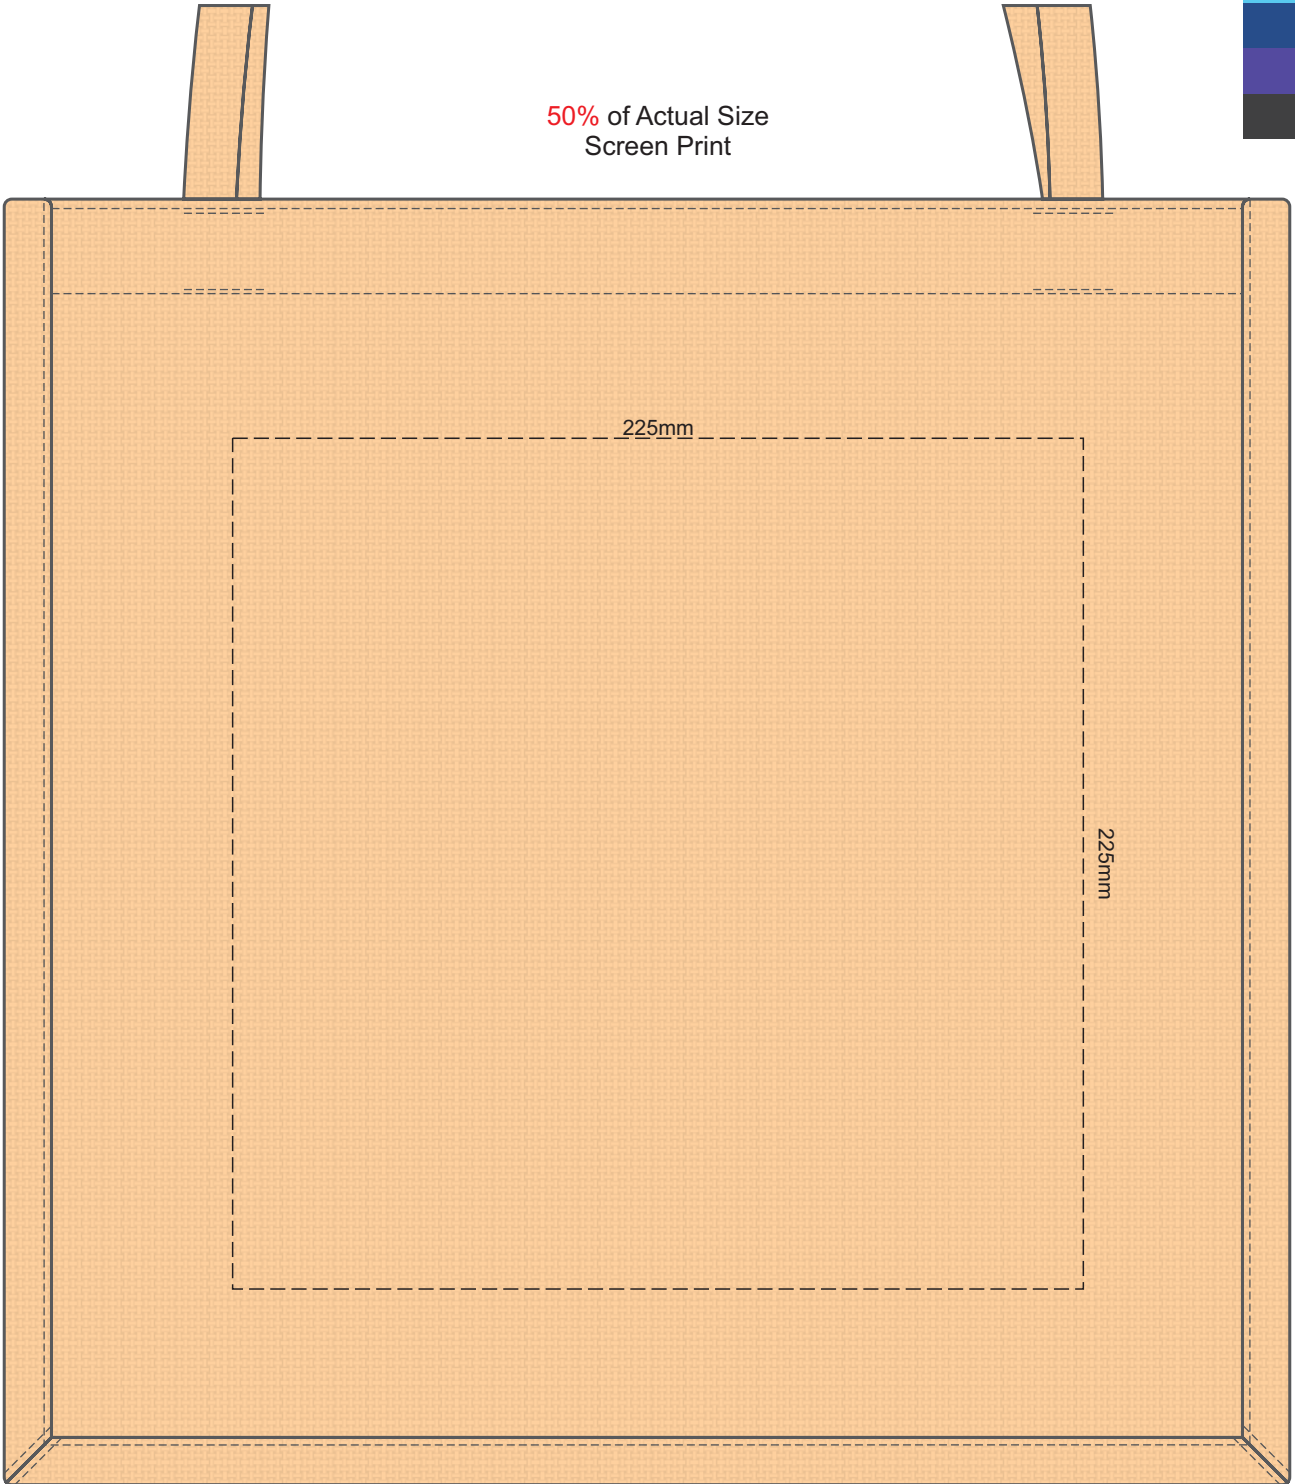

50% of Actual Size
Screen Print

Please be aware the artwork will be significantly affected by the texture of the bag.
Fine detailing, small text will be lost in the texture of the bag and may not be legible.

50% of Actual Size
Colourflex Transfer

Please note the orientation of these print areas may be rotated to best suit your needs.