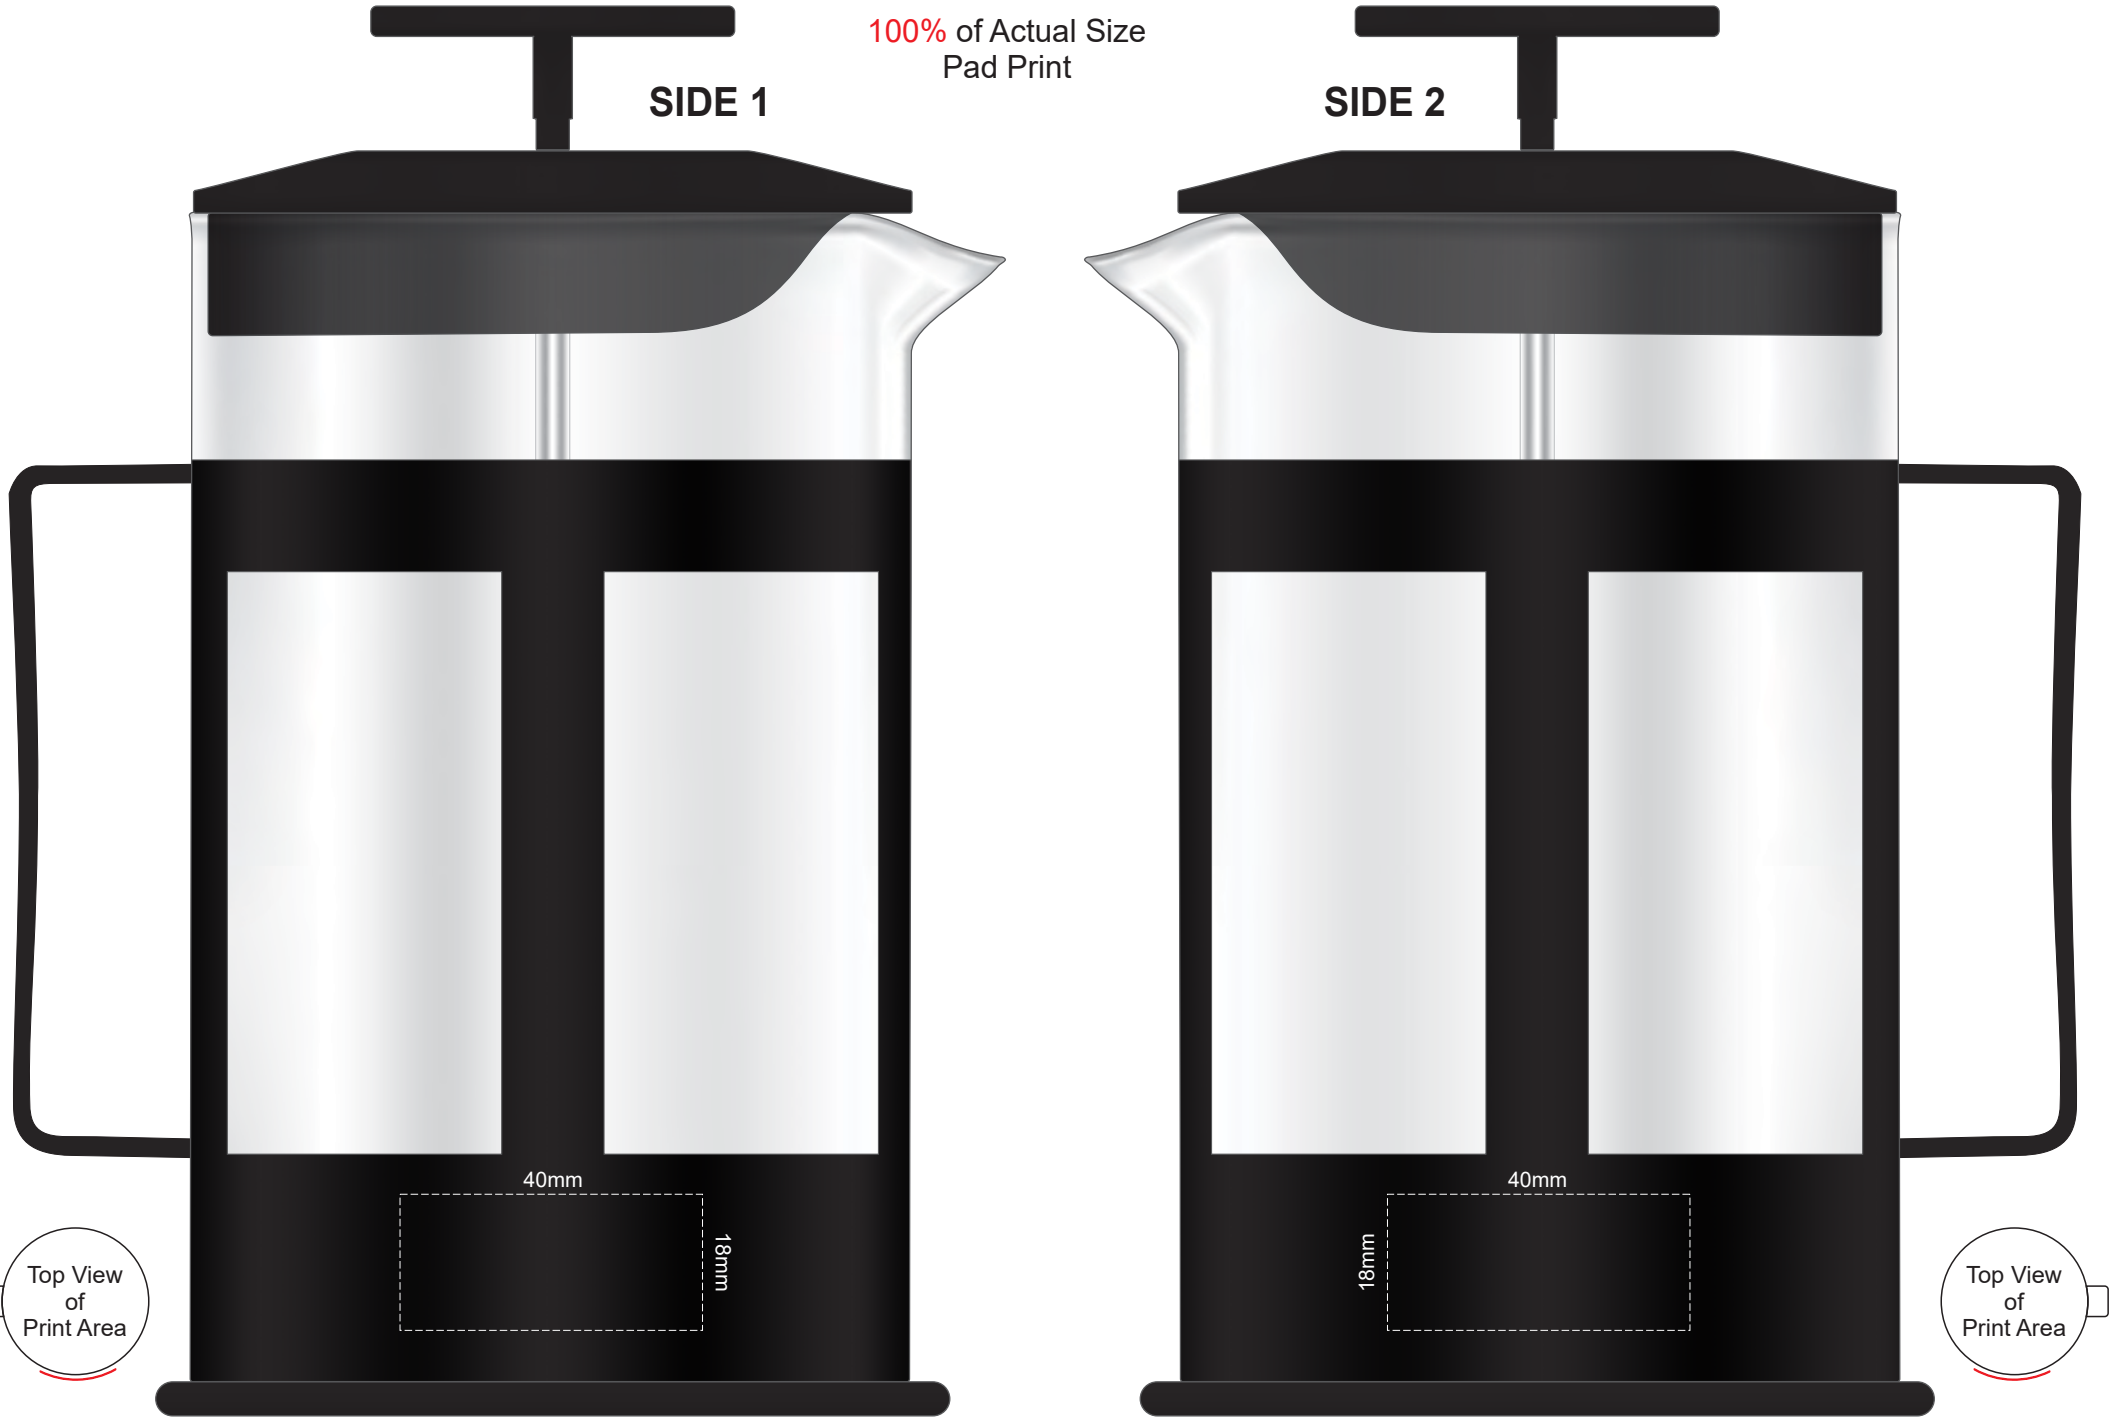

100% of Actual Size
Pad Print

SIDE 1

SIDE 2

100% of Actual Size
Pad Print

SIDE 1

SIDE 2

Top View
of
Print Area

40mm

18mm

40mm

18mm

Top View
of
Print Area

100% of Actual Size
Pad Print
Imitation Etch

SIDE 1

SIDE 2

30mm
25mm

30mm
25mm

Top View
of
Print Area

Top View
of
Print Area

100% of Actual Size
Pad Print
Imitation Etch

SIDE 1

SIDE 2

30mm
25mm

30mm
25mm