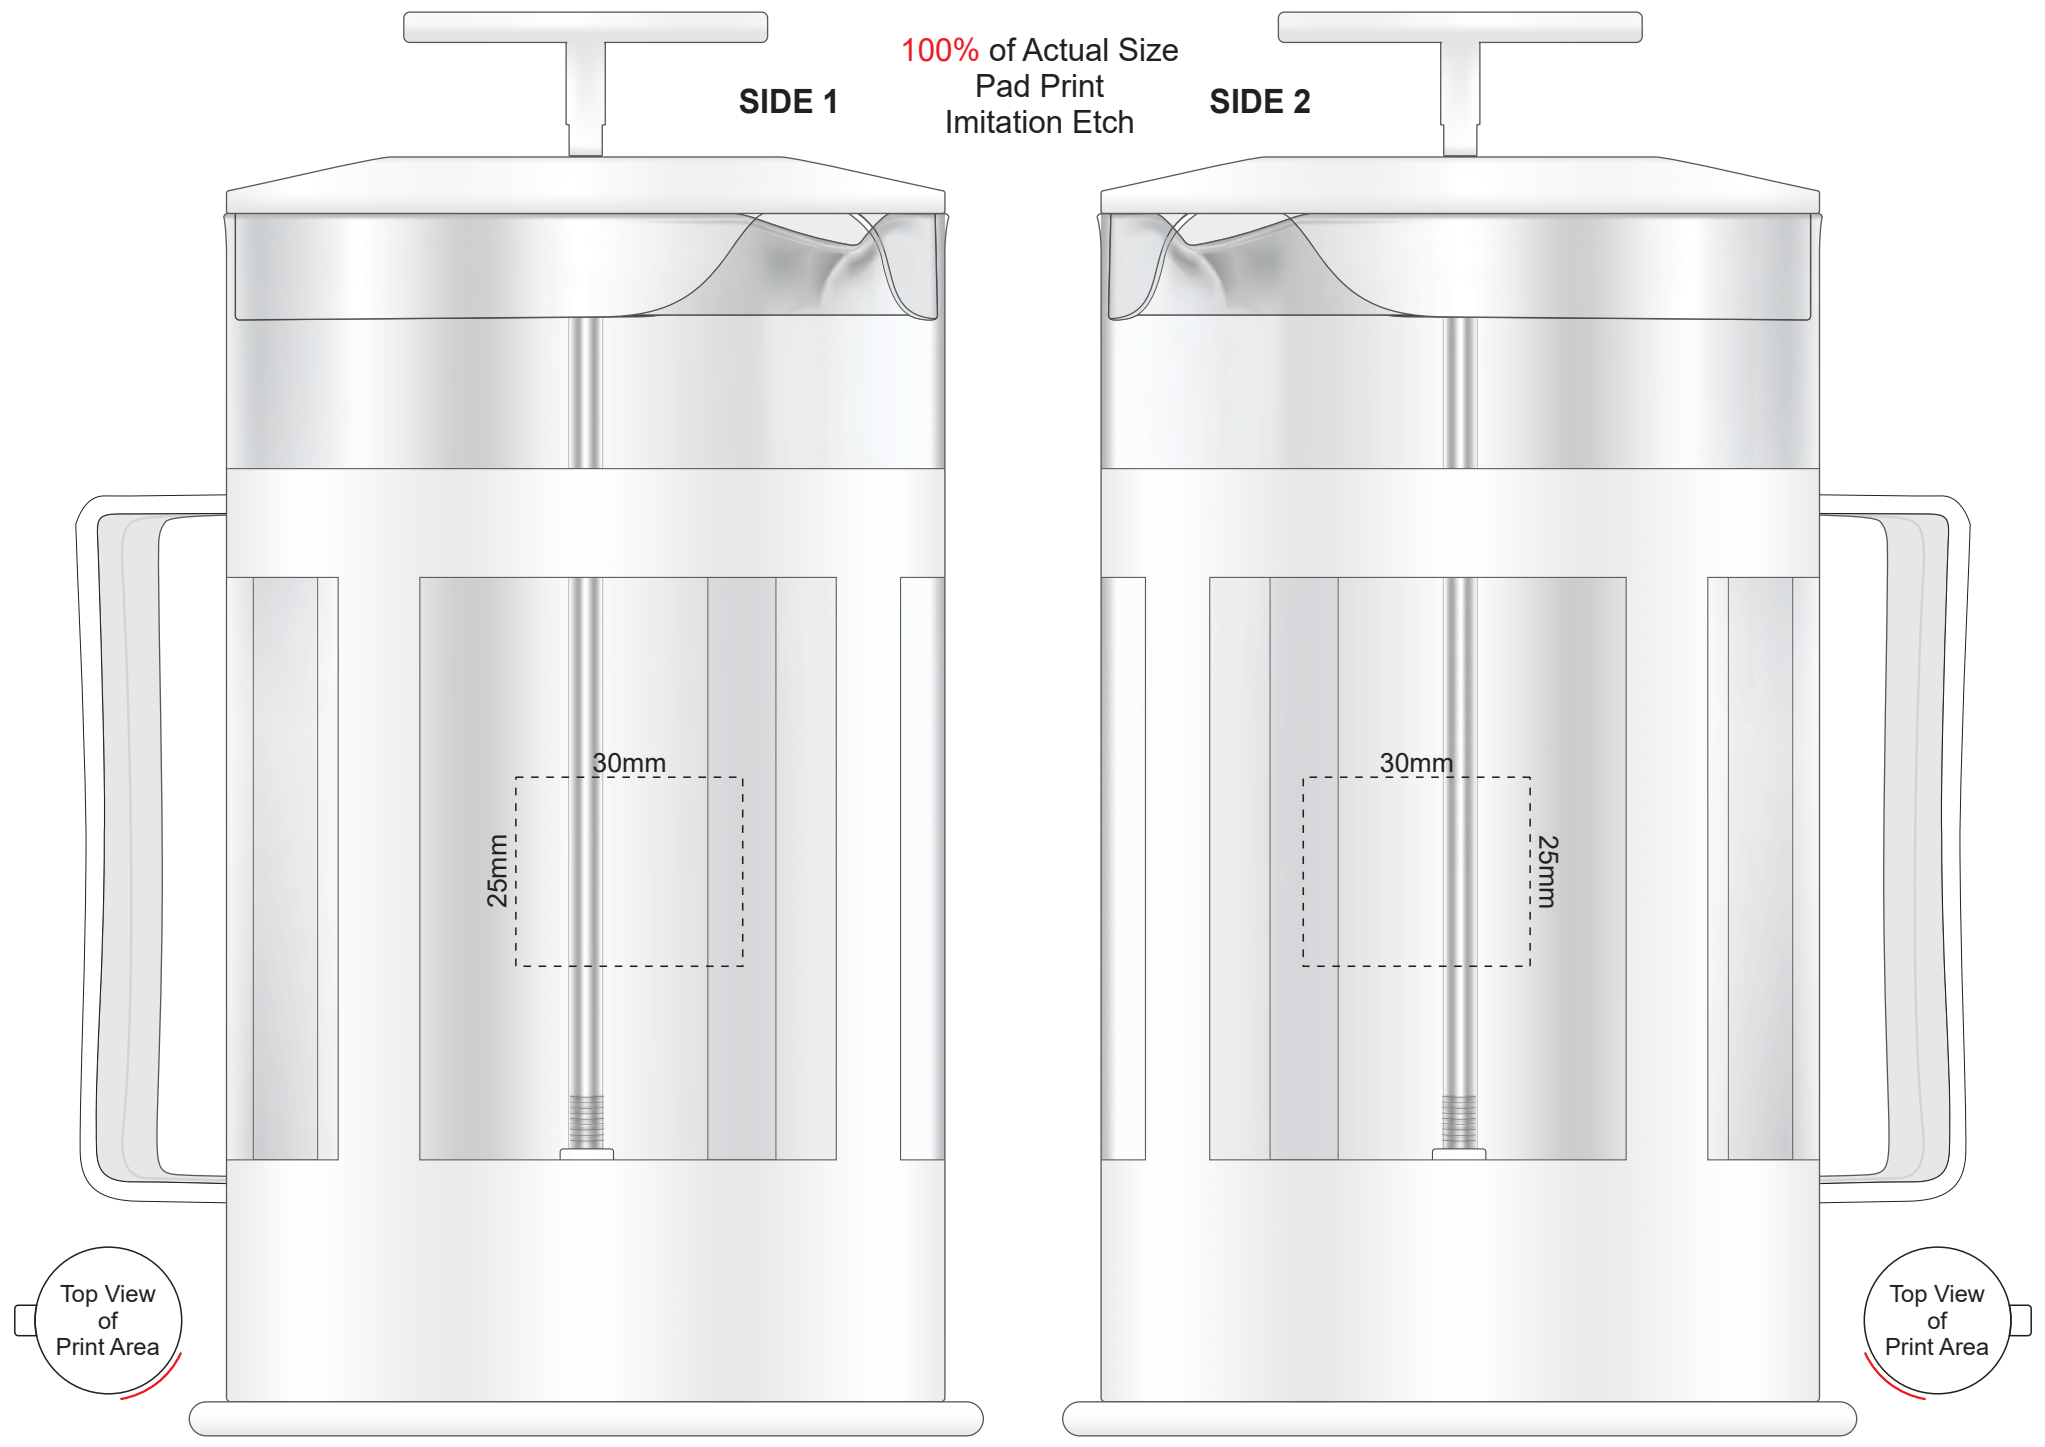

100% of Actual Size
Pad Print

SIDE 1

SIDE 2

100% of Actual Size
Pad Print

SIDE 1

SIDE 2

Top View
of
Print Area

40mm

18mm

40mm

18mm

Top View
of
Print Area

100% of Actual Size
Pad Print
Imitation Etch

SIDE 1

SIDE 2

30mm
25mm

30mm
25mm

Top View
of
Print Area

Top View
of
Print Area

100% of Actual Size
Pad Print
Imitation Etch

SIDE 1

SIDE 2

30mm
25mm

30mm
25mm