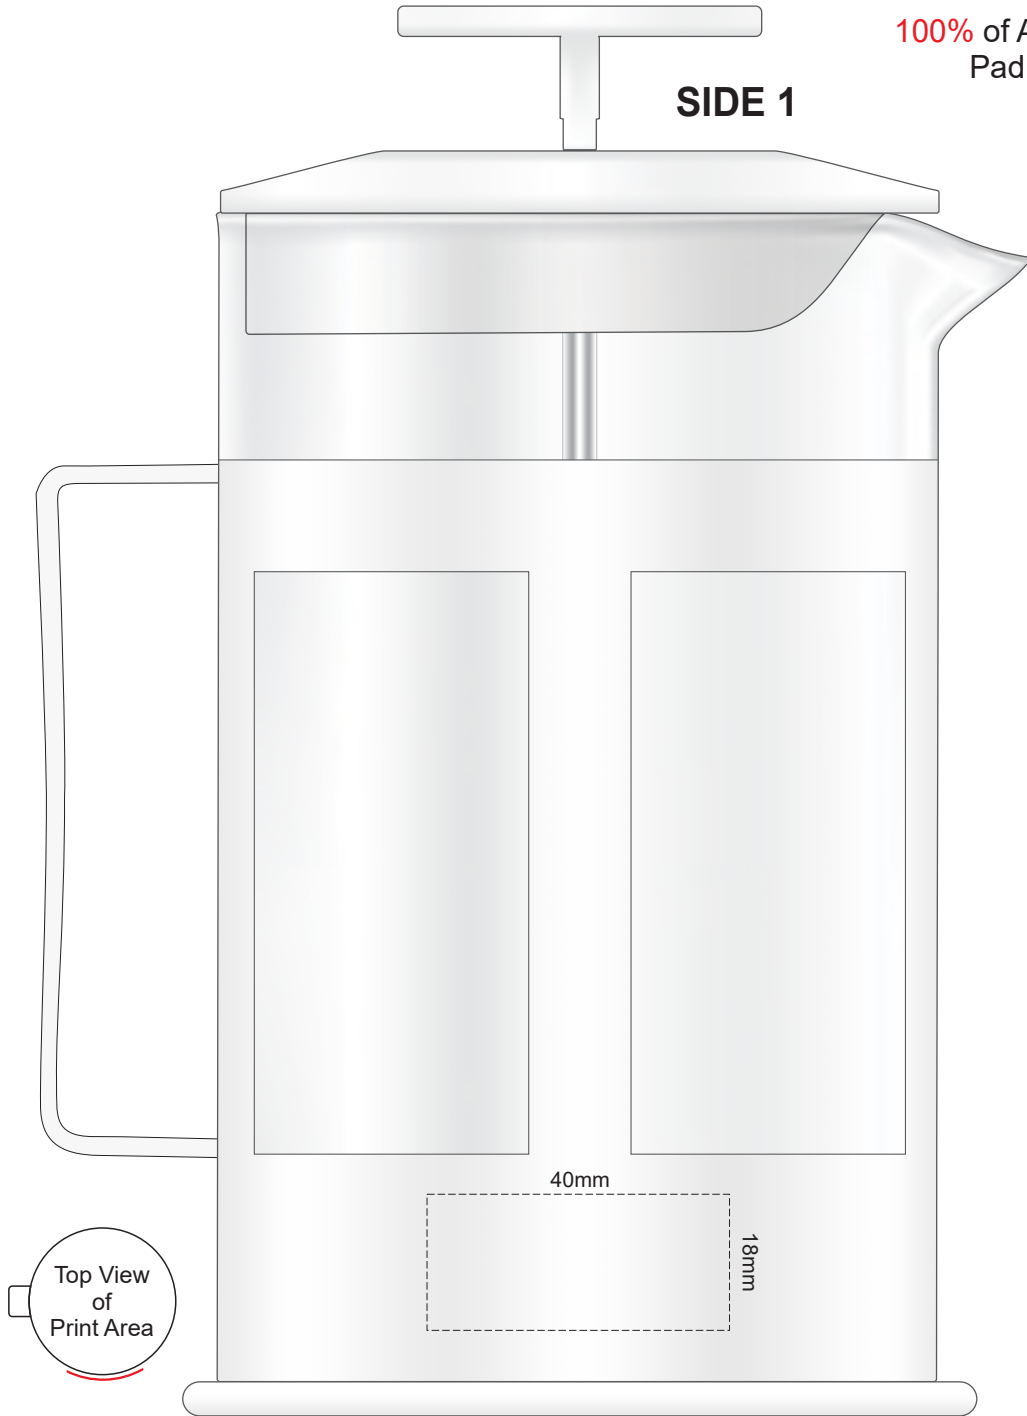

100% of Actual Size
Pad Print

SIDE 1

SIDE 2

100% of Actual Size
Pad Print

SIDE 1

SIDE 2

Top View
of
Print Area

40mm

18mm

40mm

18mm

Top View
of
Print Area

100% of Actual Size
Pad Print
Imitation Etch

SIDE 1

SIDE 2

30mm
25mm

30mm
25mm

Top View
of
Print Area

Top View
of
Print Area

100% of Actual Size
Pad Print
Imitation Etch

SIDE 1

SIDE 2

30mm
25mm

30mm
25mm