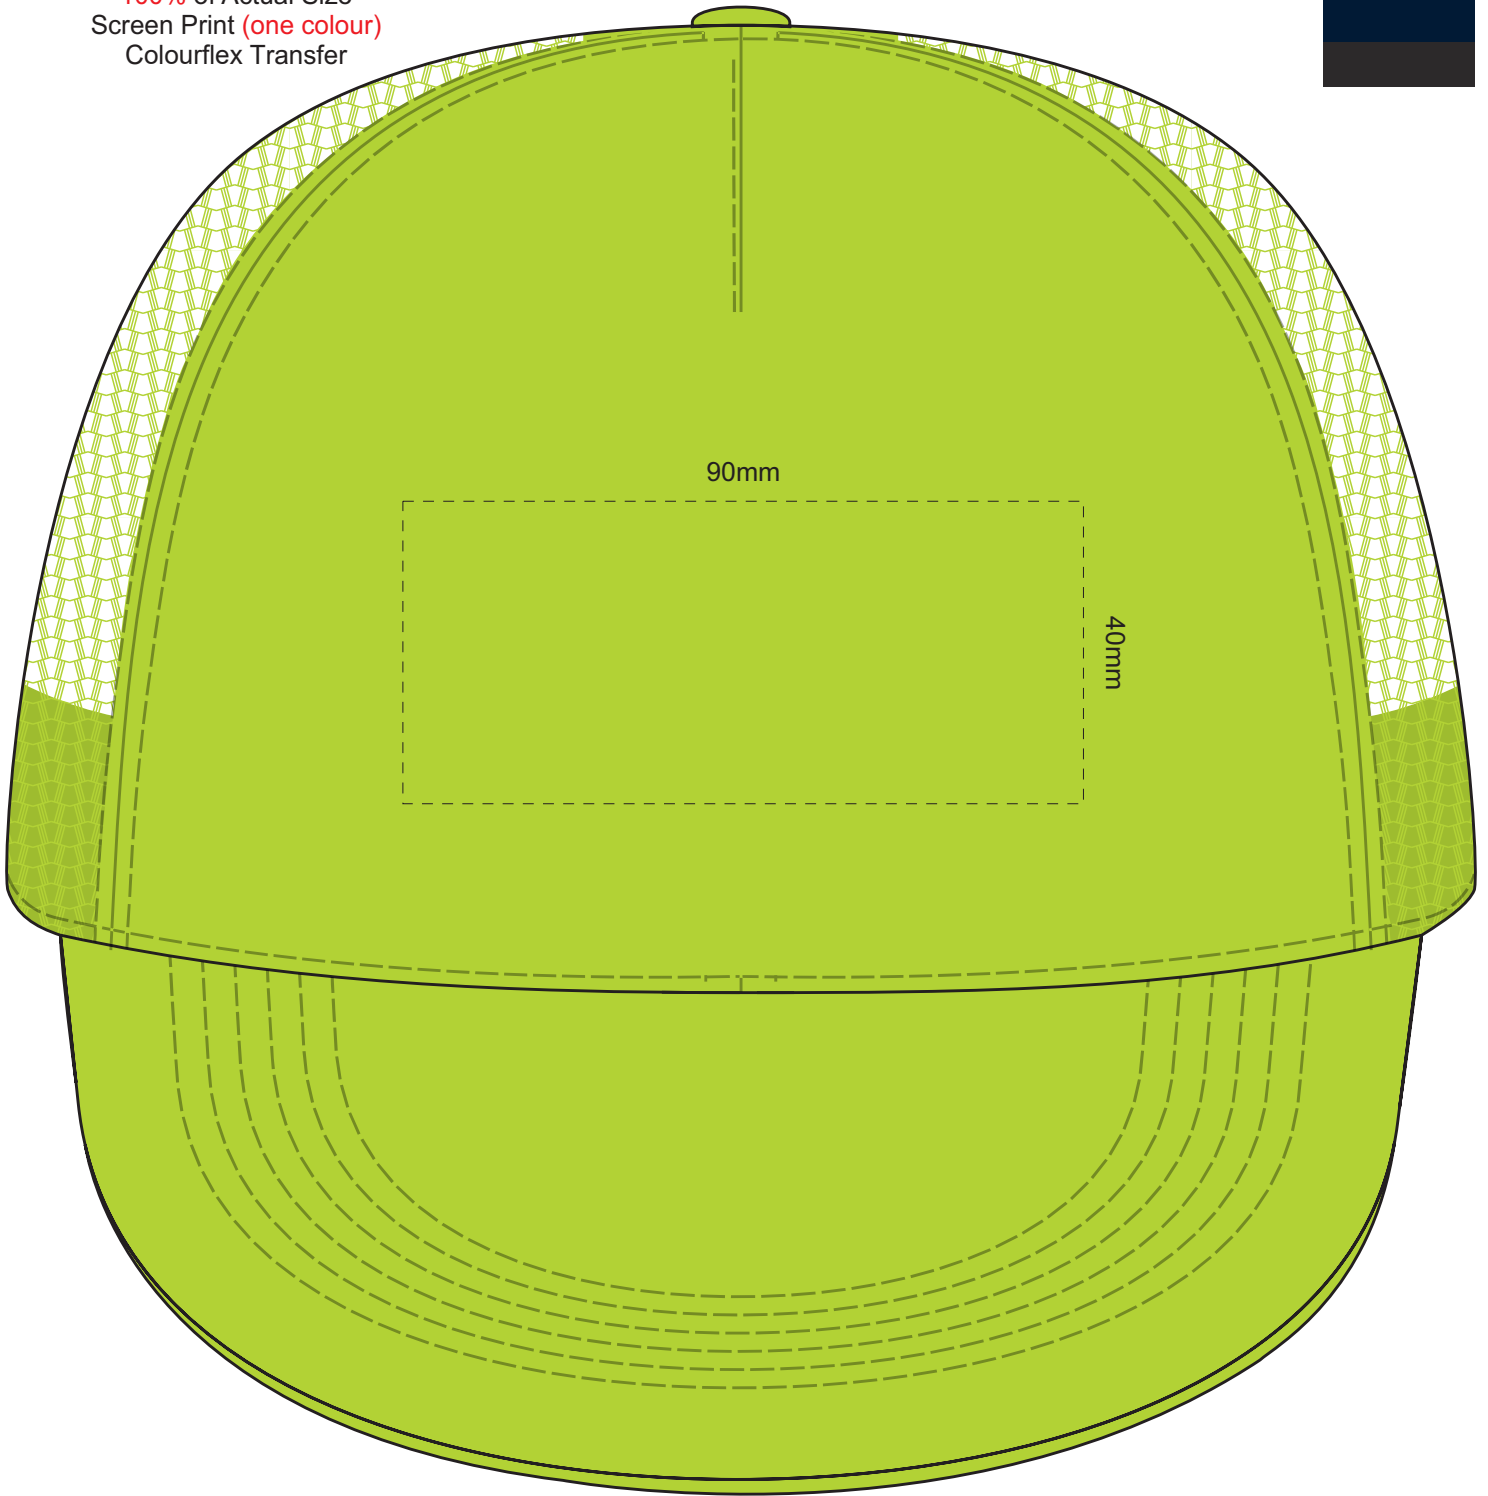

100% of Actual Size
Screen Print (one colour)
Colourflex Transfer

100% of Actual Size
Embroidery