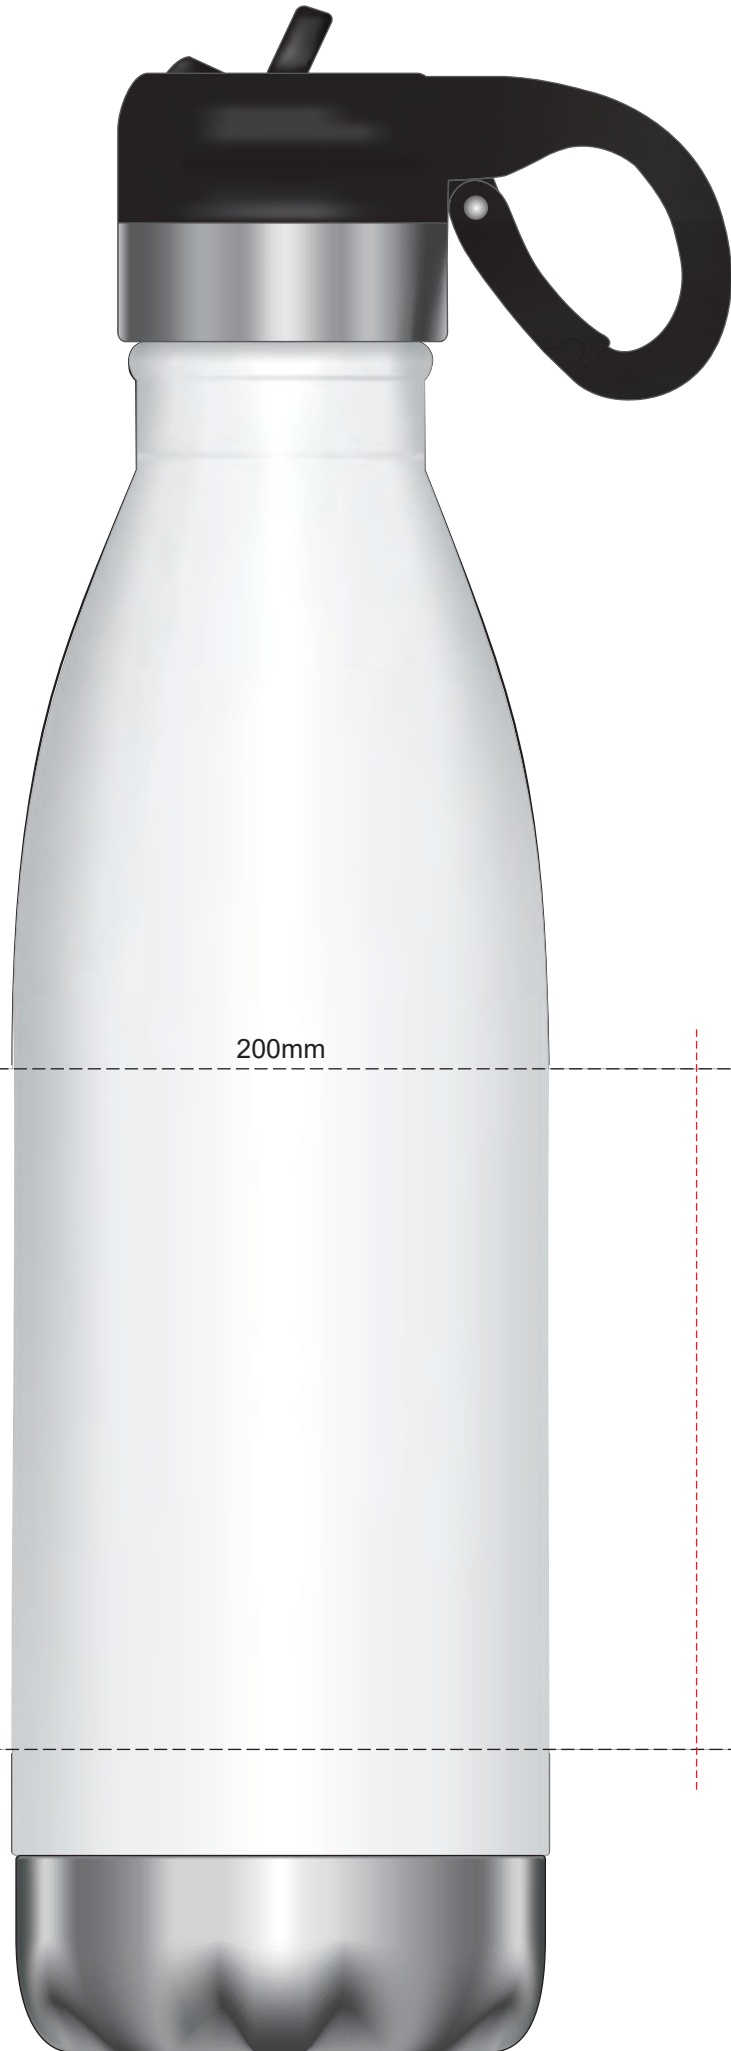

100% of Actual Size  
Pad Print

100% of Actual Size  
Screen Print

200mm

90mm

100% of Actual Size  
Laser Engraving

 Silver Engraves to a Natural Etch  
 Colours Engraves to a Shiny Steel Finish

70% of Actual Size  
Rotary Digital

218mm

90mm

Red Line = Exact opposites of the product  
(centre artwork to the red line)