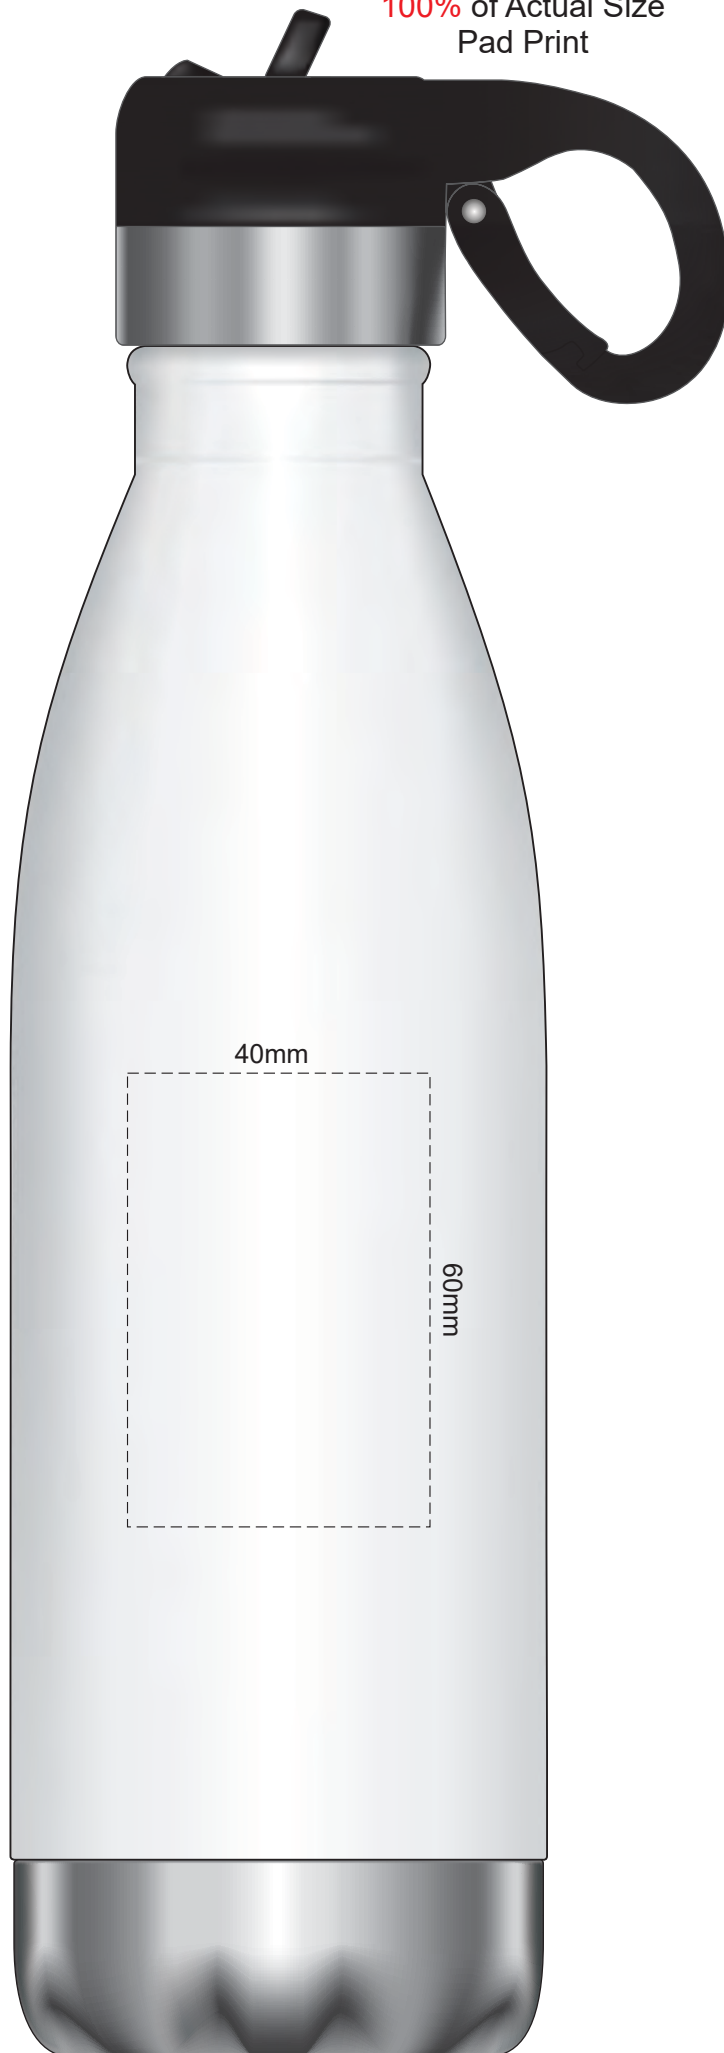

100% of Actual Size  
Pad Print

100% of Actual Size  
Screen Print

200mm

90mm

100% of Actual Size  
Laser Engraving

 Silver Engraves to a Natural Etch  
 Colours Engraves to a Shiny Steel Finish

70% of Actual Size  
Rotary Digital

218mm

90mm

Red Line = Exact opposites of the product  
(centre artwork to the red line)