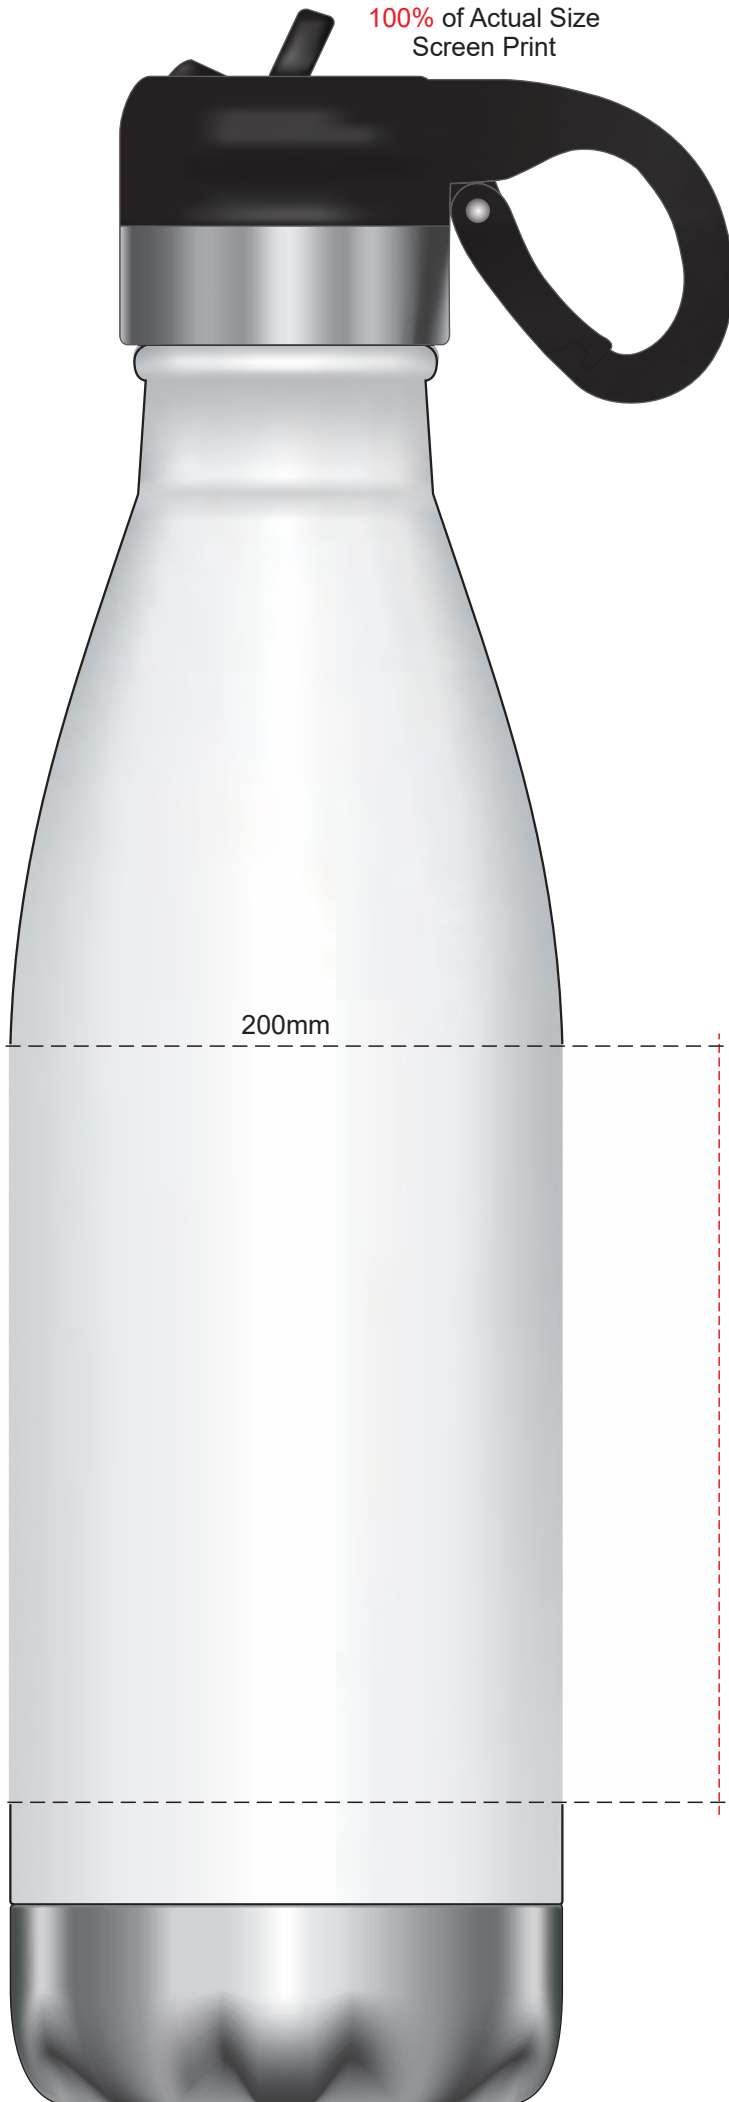

100% of Actual Size
Pad Print

100% of Actual Size
Screen Print

200mm

100mm

Red Line = Exact opposites of the product
(centre artwork to the red line)

100% of Actual Size
Laser Engraving

-  Silver Engraves to a Natural Etch
-  Colours Engraves to a Shiny Steel Finish

70% of Actual Size
Rotary Digital

Red Line = Exact opposites of the product
(centre artwork to the red line)