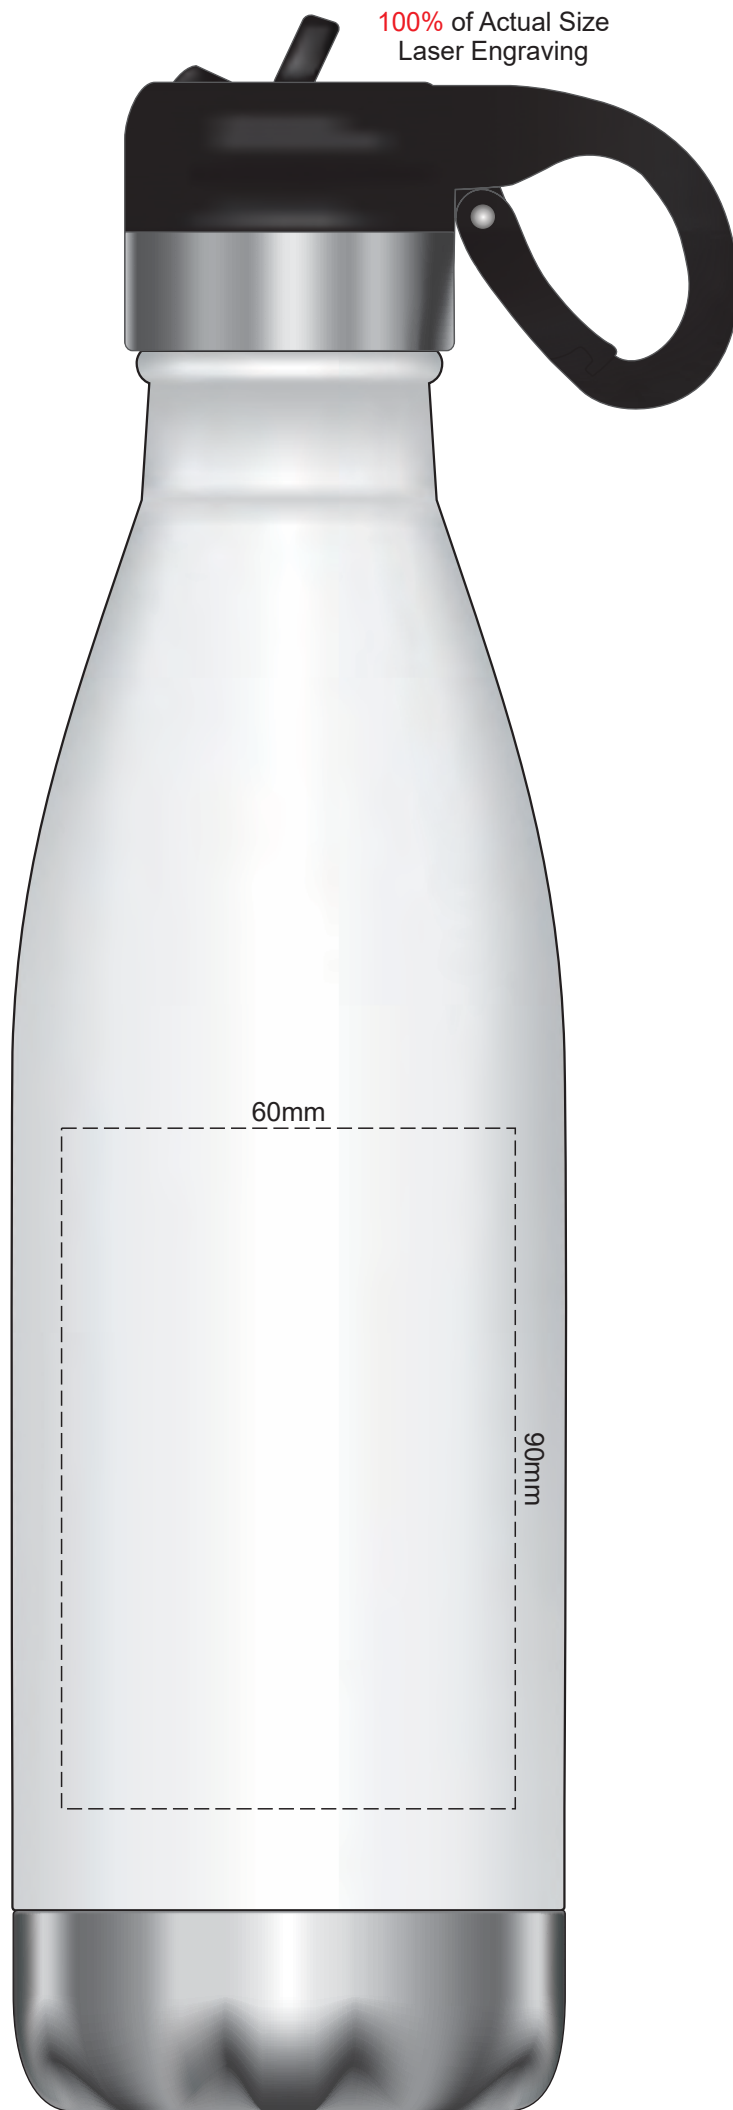

100% of Actual Size
Pad Print

100% of Actual Size
Screen Print

200mm

100mm

Red Line = Exact opposites of the product
(centre artwork to the red line)

100% of Actual Size
Laser Engraving

-  Silver Engraves to a Natural Etch
-  Colours Engraves to a Shiny Steel Finish

70% of Actual Size
Rotary Digital

Red Line = Exact opposites of the product
(centre artwork to the red line)