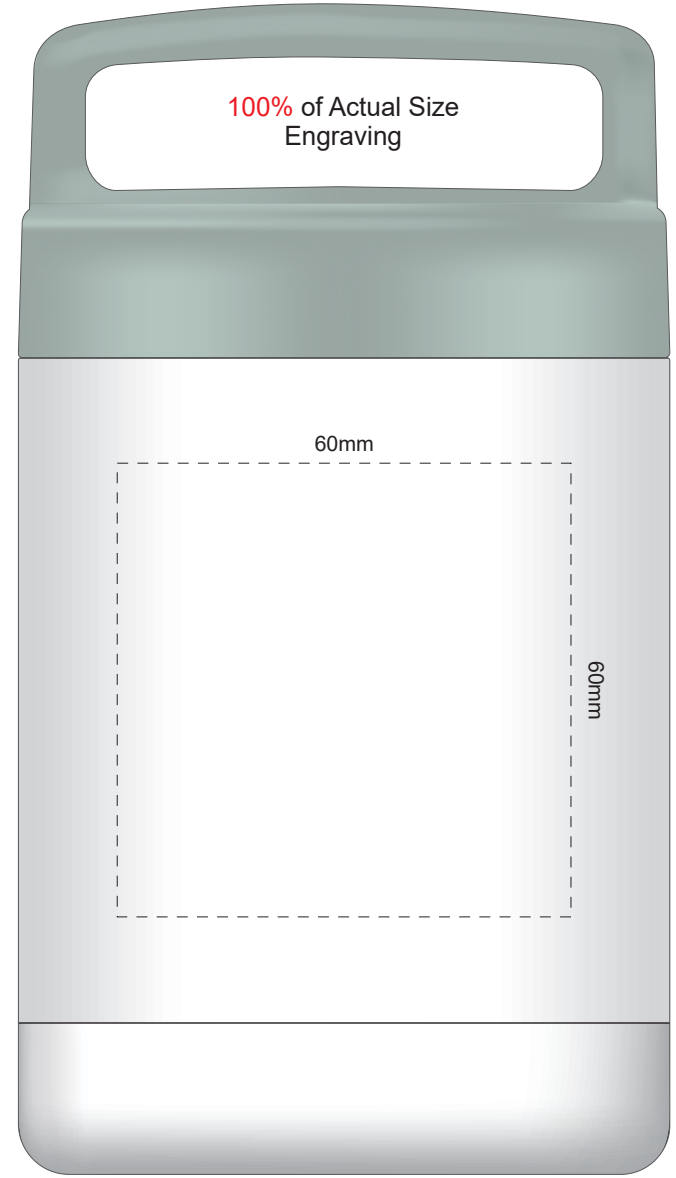

100% of Actual Size
Engraving

60mm

60mm

Black Engraves to a
Stainless Steel Finish

100% of Actual Size
Engraving

60mm

60mm

Stainless Steel Engraves to a
Natural Etch Finish

100% of Actual Size
Engraving

60mm

60mm

White Engraves to a
Stainless Steel Finish