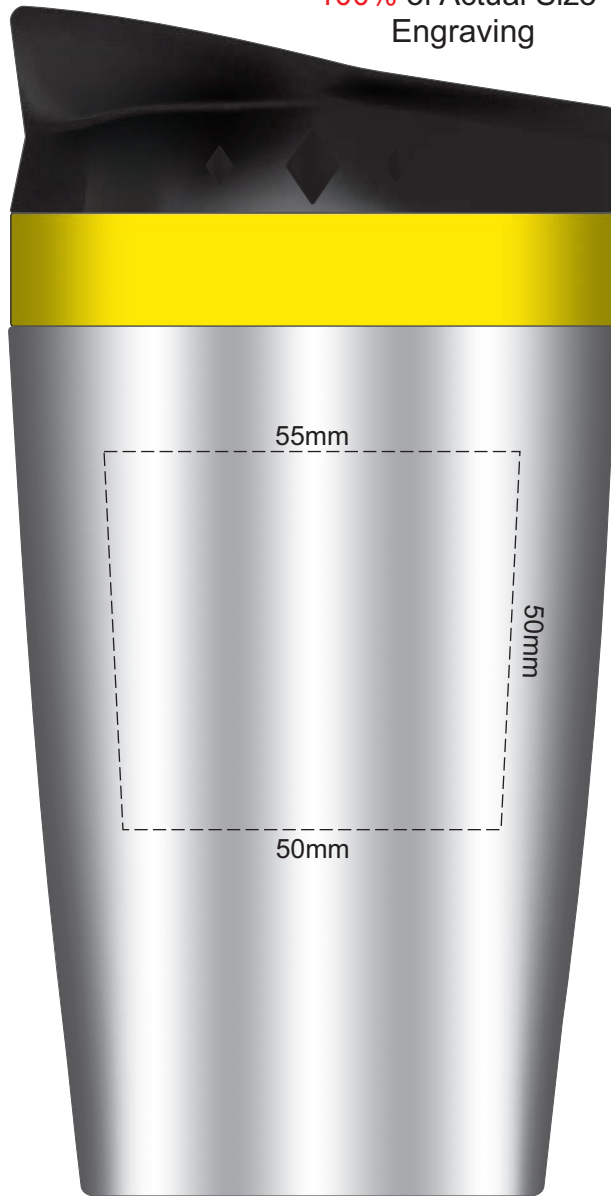

100% of Actual Size
Pad Print

100% of Actual Size
Engraving

Engraves to a
Natural Etch

Please be aware that artwork will adhere to the shape of the product. Therefore, linear shapes that utilise the full print area may appear skewed from the side perspective due to the tapered nature of the product.