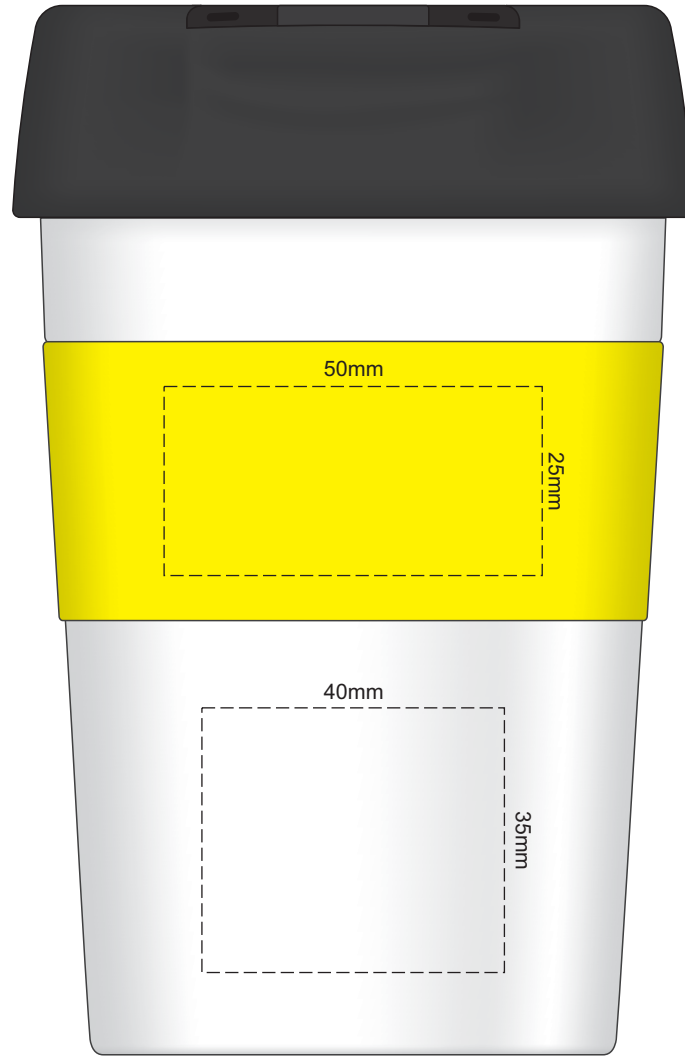

100% of Actual Size  
Pad Print

SIDE 1

SIDE 2

Lid Colour	Cup Colour
White	White
Black	Light Grey
Dark Grey	Dark Grey

Band Colour

100% of Actual Size  
Silicone Digital Print  
Debossed

SIDE 1

SIDE 2

Lid Colour	Cup Colour
White	White
Black	Light Grey
Dark Grey	Dark Grey

Band Colour
Light Orange
Light Grey
White
Yellow
Orange
Pink
Red
Light Green
Green
Cyan
Blue
Dark Blue
Purple
Black

Lid Colour	Cup Colour
White	White
Black	Light Grey
Dark Grey	Dark Grey

100% of Actual Size  
Screen Print (one colour)

Band Colour

Red Line = Exact opposites of the product  
(centre artwork to the red line)

100% of Actual Size  
Pad Print (one colour)

100% of Actual Size  
Pad Print (one colour)