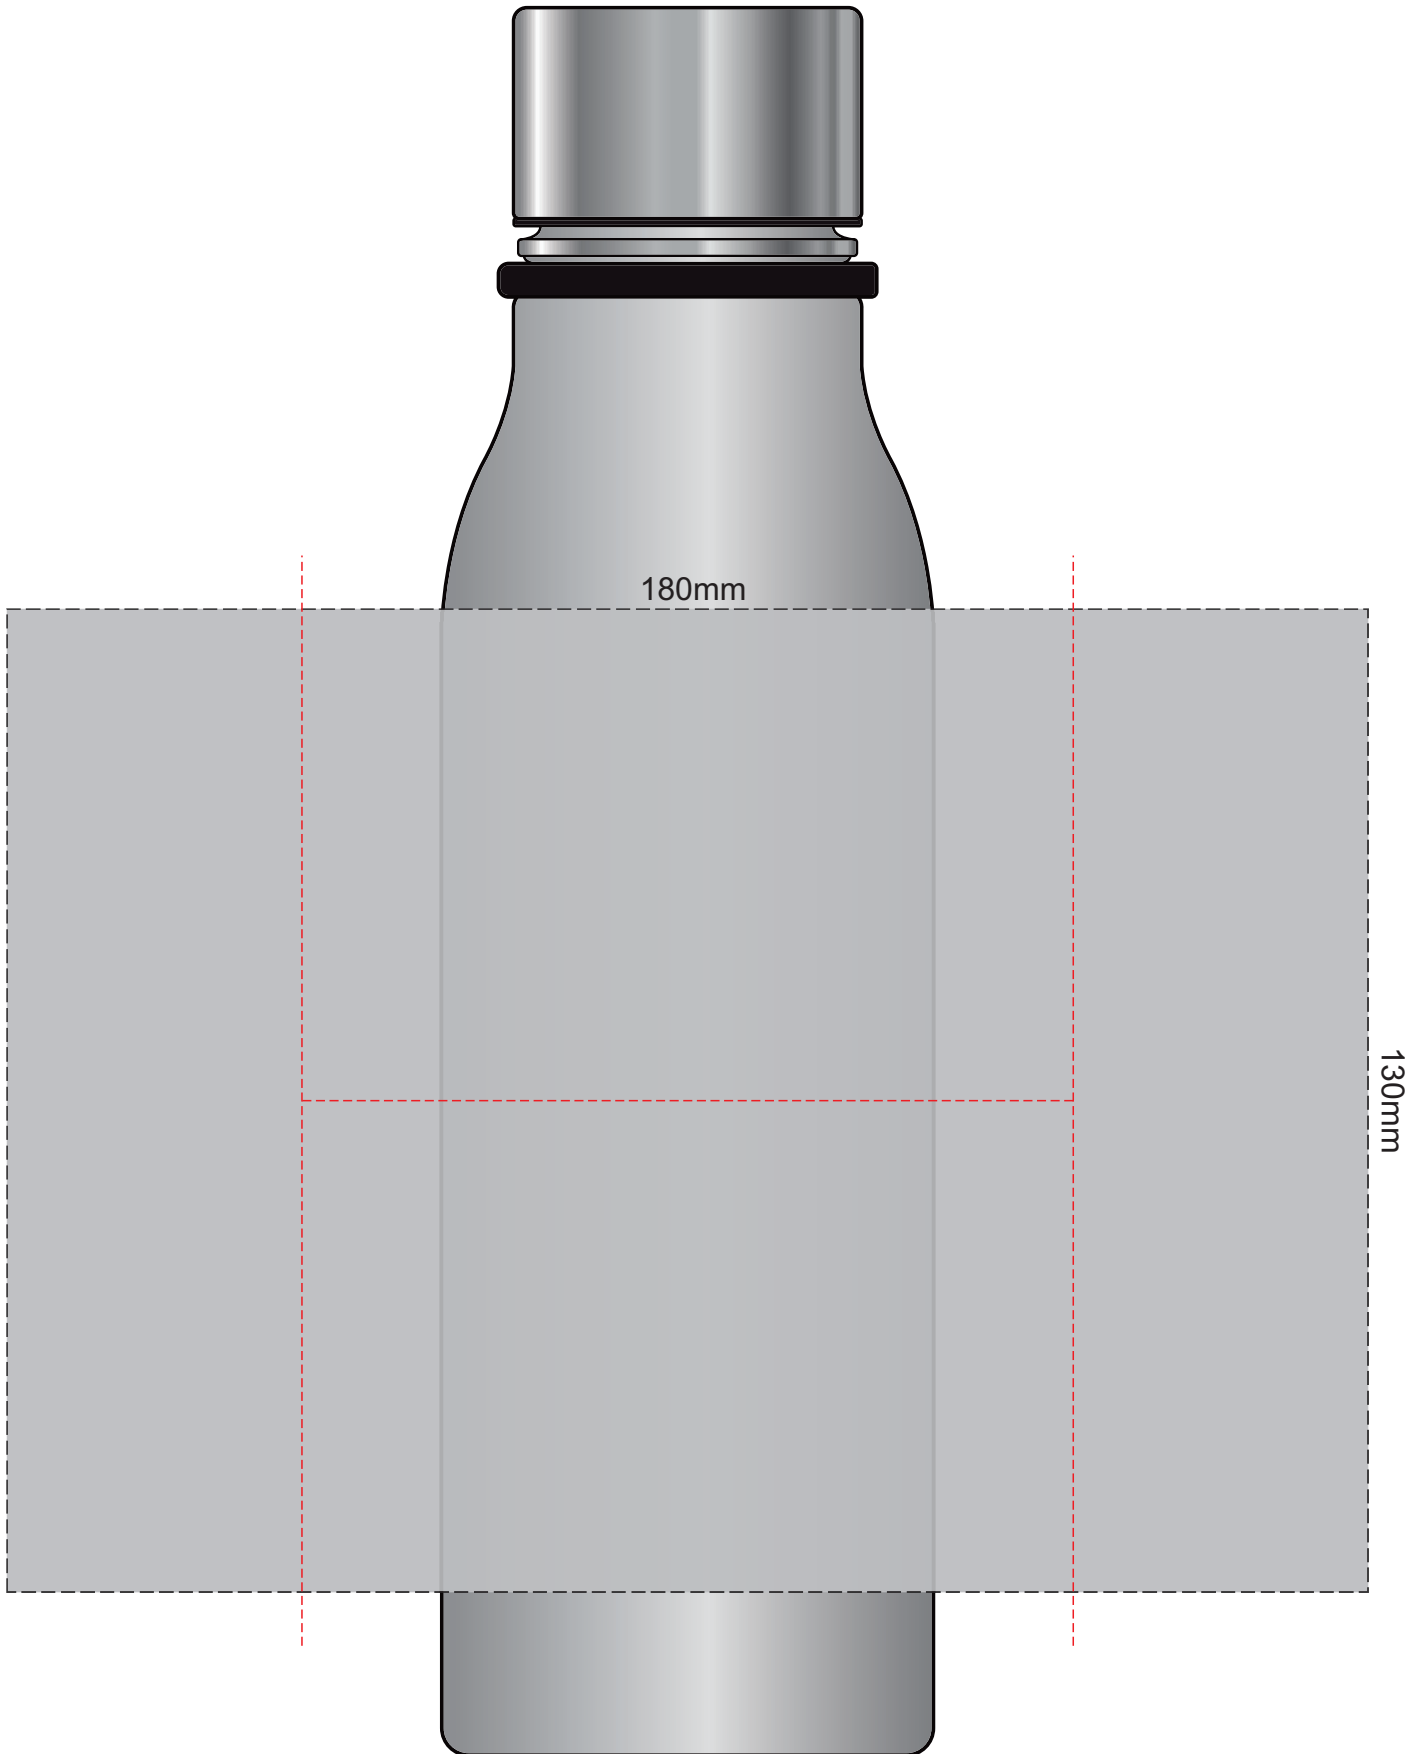

100% of Actual Size  
Pad Print

100% of Actual Size  
Screen Print (one colour)

Red Line = Exact opposites of the product  
(centre artwork to the red line)

Engraving Lid  
40mm

100% of Actual Size  
Engraving

Engraves to a  
Natural Etch

100% of Actual Size  
Pad Print

Top of Box

Branding area can be moved anywhere within the red line.