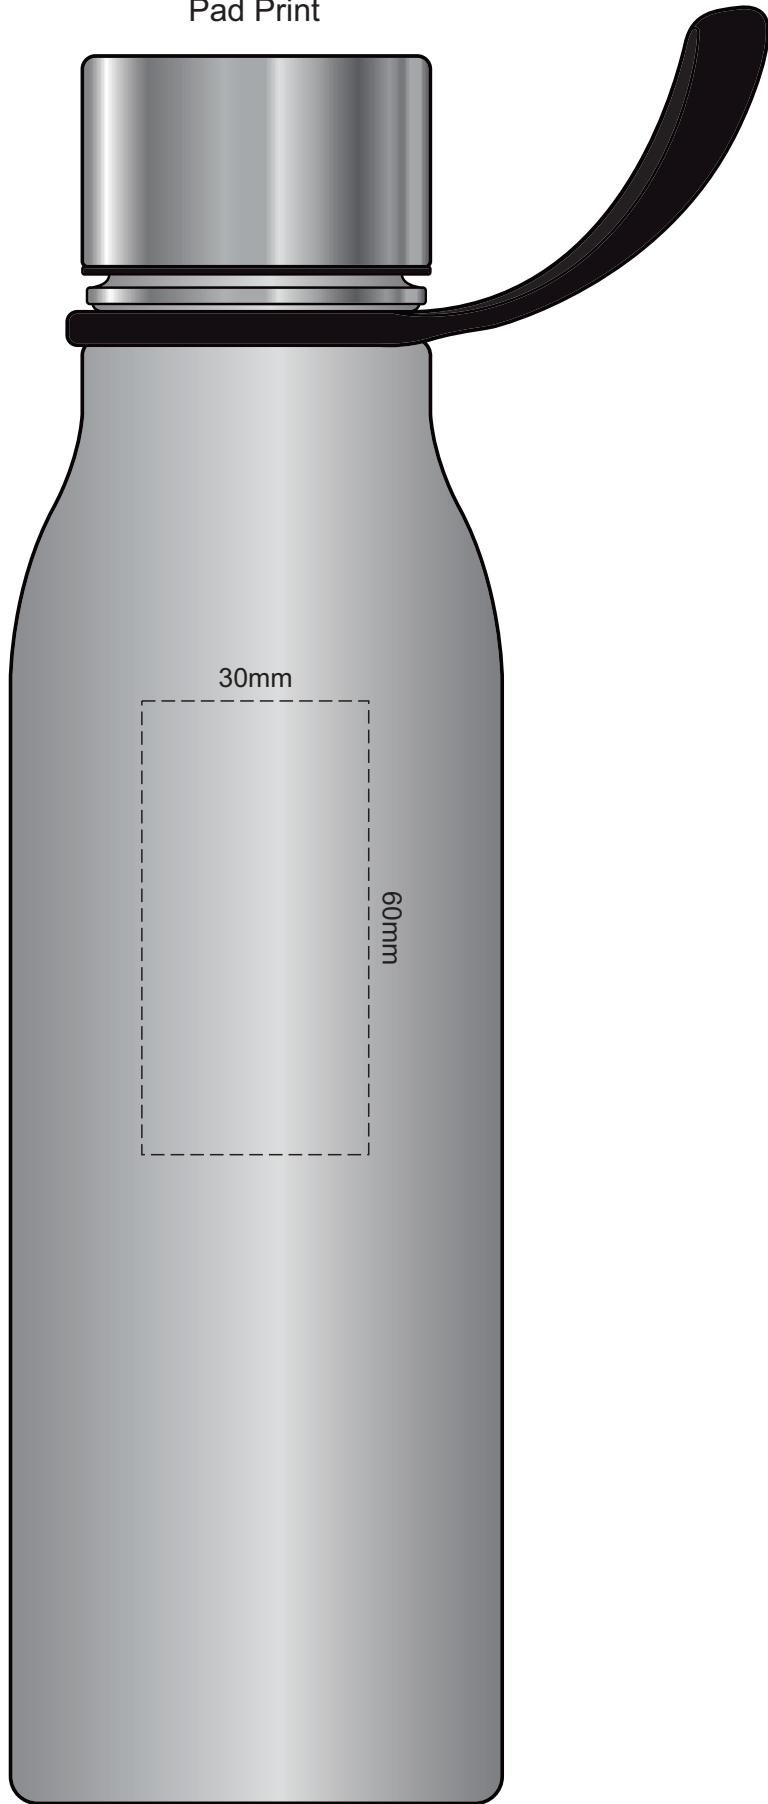

100% of Actual Size  
Pad Print

100% of Actual Size  
Screen Print (one colour)

Red Line = Exact opposites of the product  
(centre artwork to the red line)

Engraving Lid  
40mm

100% of Actual Size  
Engraving

Engraves to a  
Natural Etch

100% of Actual Size  
Pad Print

Top of Box

Branding area can be moved anywhere within the red line.