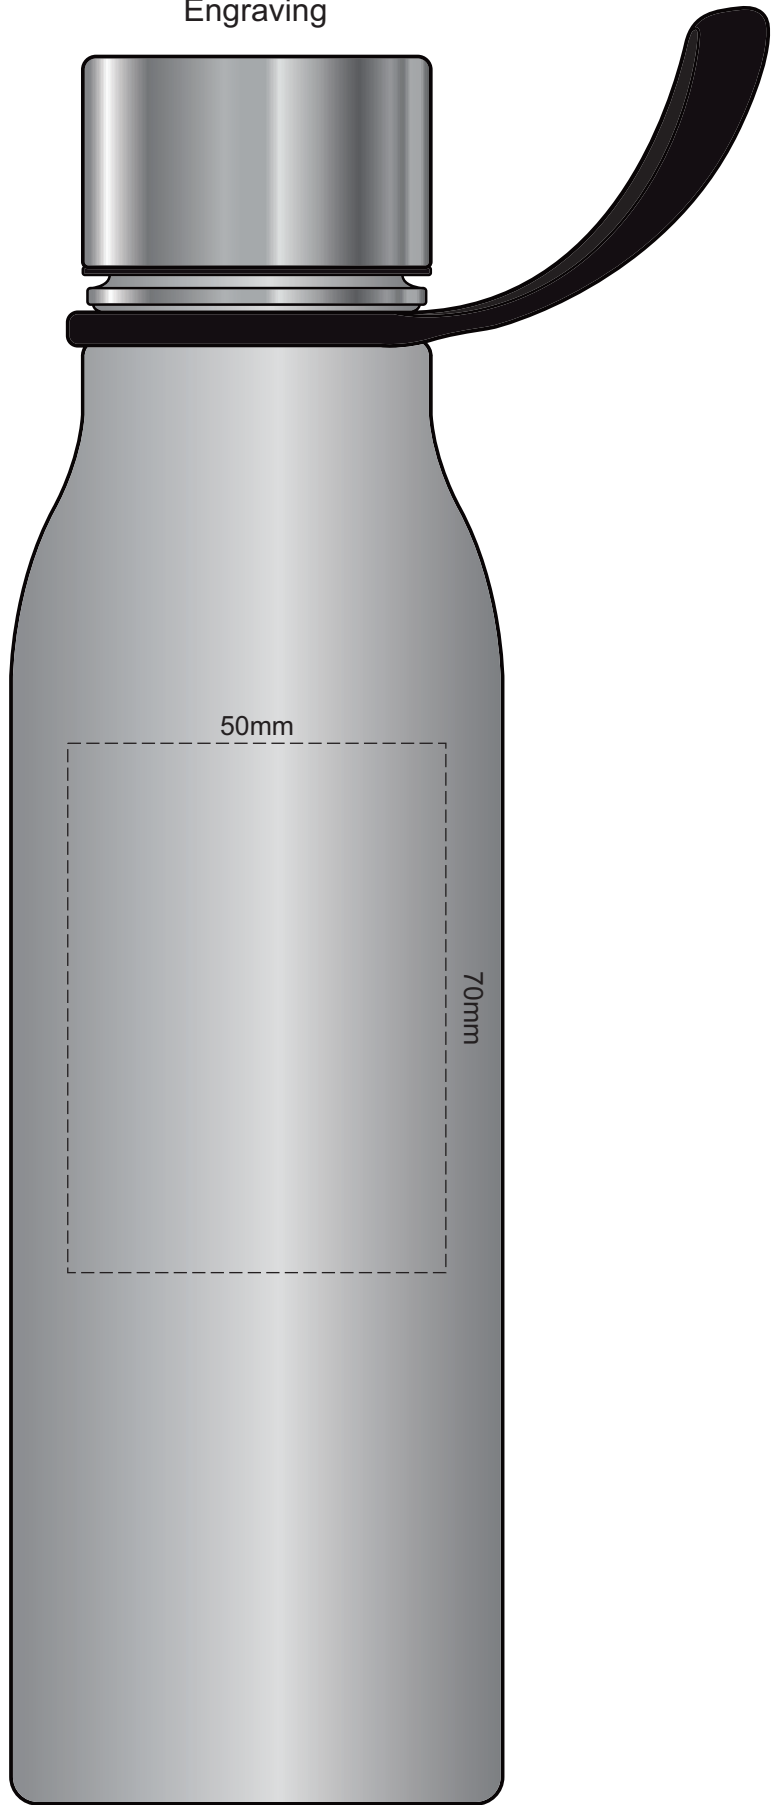

100% of Actual Size  
Pad Print

100% of Actual Size  
Screen Print (one colour)

Red Line = Exact opposites of the product  
(centre artwork to the red line)

Engraving Lid  
40mm

100% of Actual Size  
Engraving

Engraves to a  
Natural Etch

100% of Actual Size  
Pad Print

Top of Box

Branding area can be moved anywhere within the red line.