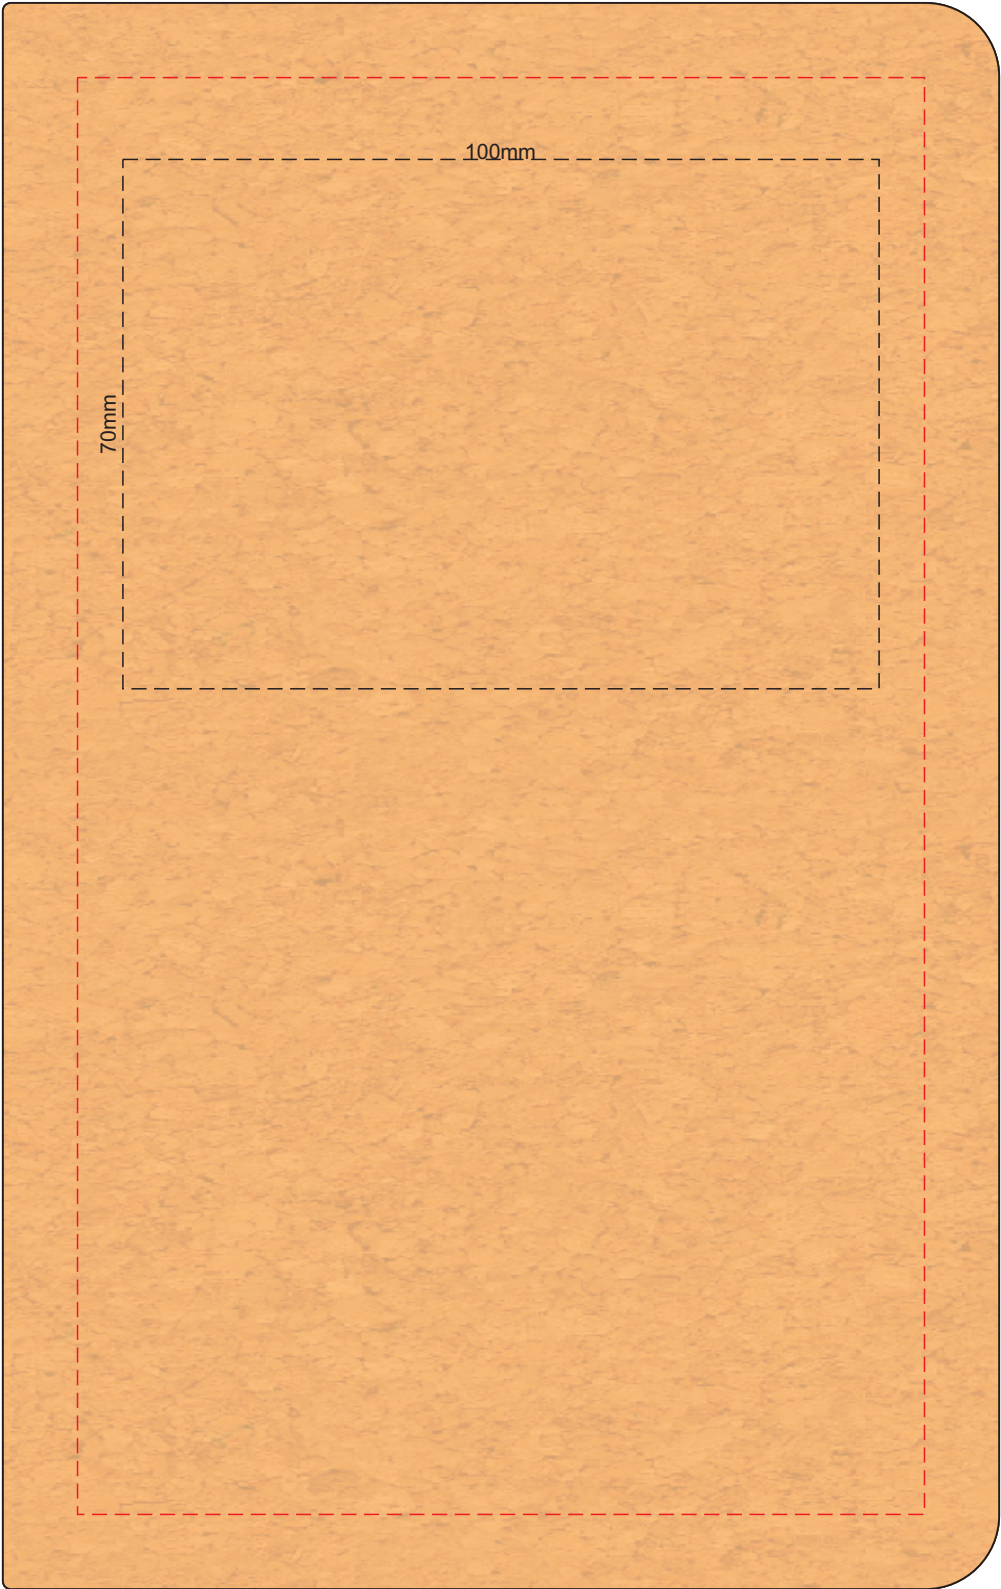

100% of Actual Size  
Engraving

Branding area can be moved **anywhere within the red line.**  
This product is a natural material, please allow  
for variances in grain pattern and engraving colour.

 Engraved Finish

100% of Actual Size  
Engraving BACK

Branding area can be moved **anywhere within the red line.**  
This product is a natural material, please allow  
for variances in grain pattern and engraving colour.

 Engraved Finish