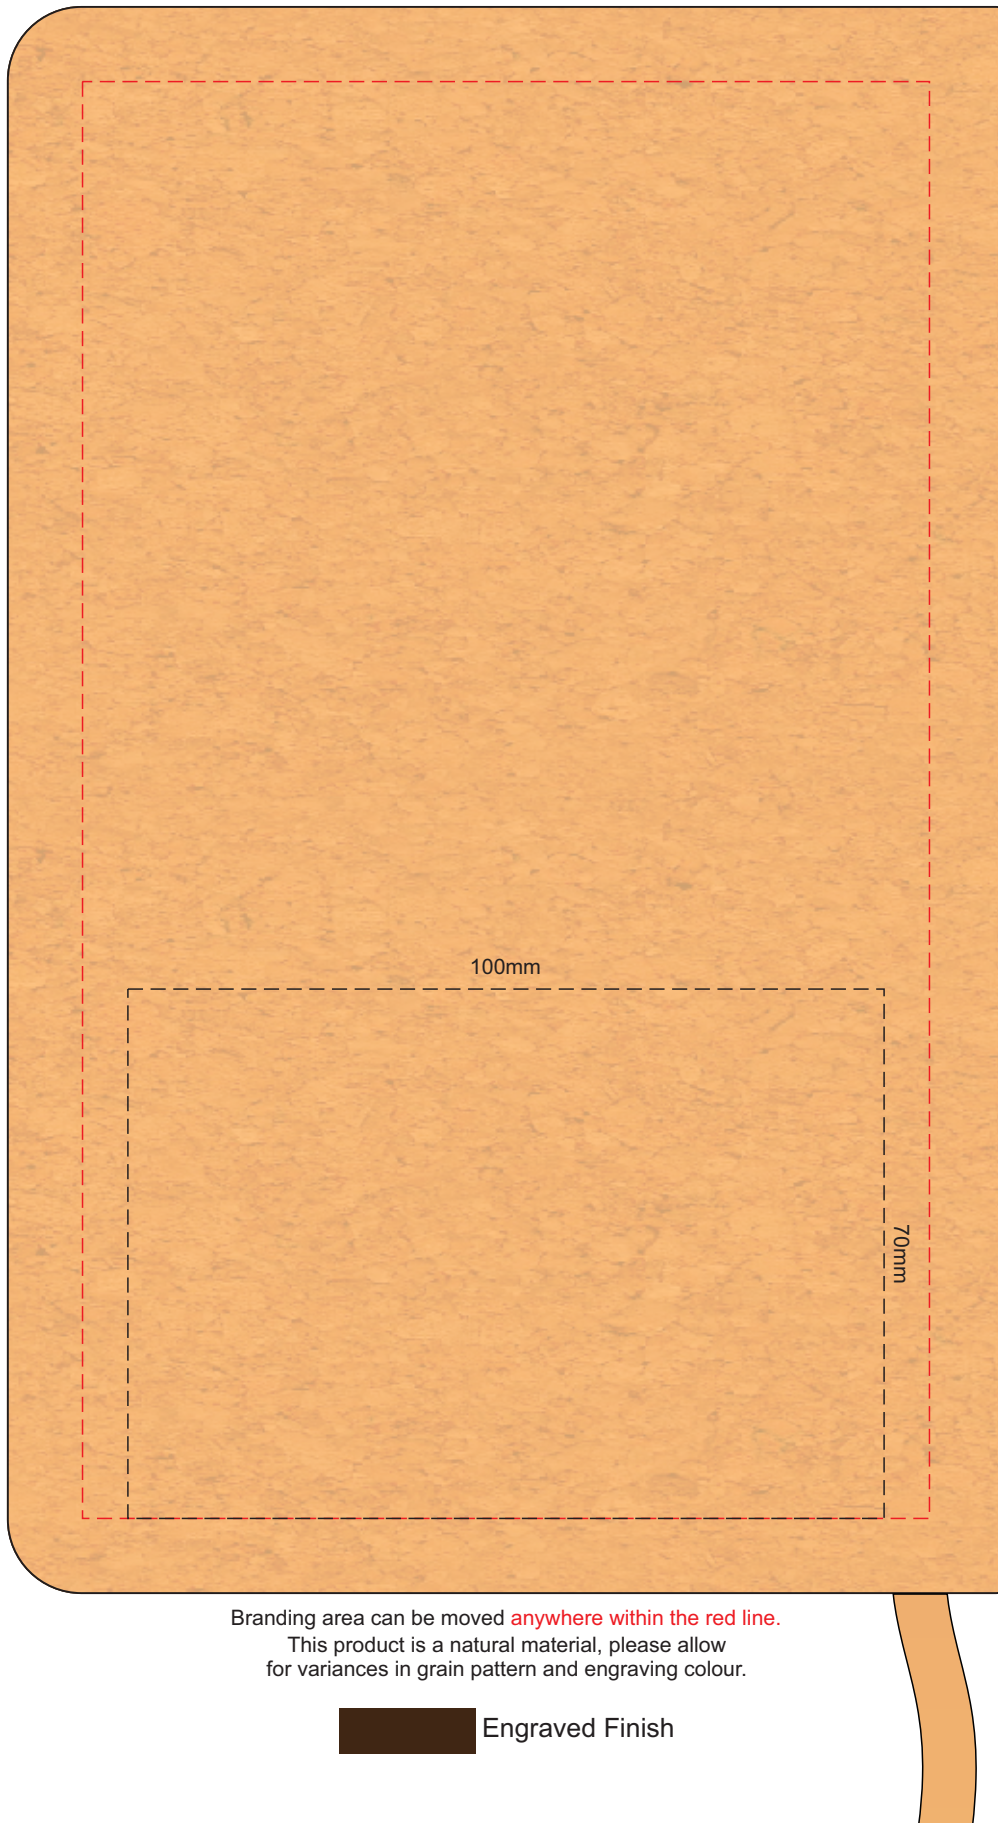

100% of Actual Size  
Engraving

Branding area can be moved **anywhere within the red line.**  
This product is a natural material, please allow  
for variances in grain pattern and engraving colour.

 Engraved Finish

100% of Actual Size  
Engraving BACK

Branding area can be moved **anywhere within the red line.**  
This product is a natural material, please allow  
for variances in grain pattern and engraving colour.

 Engraved Finish