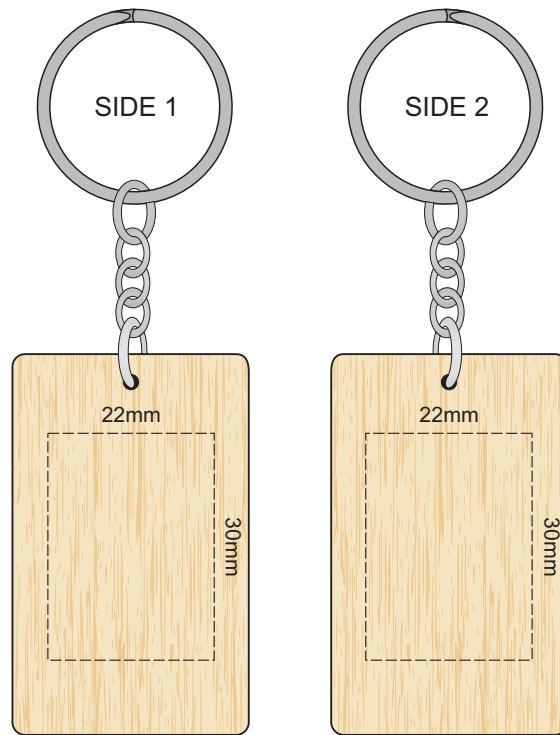

100% of Actual Size  
Pad Print

This product is a natural material, please allow for variances in grain pattern and colour.