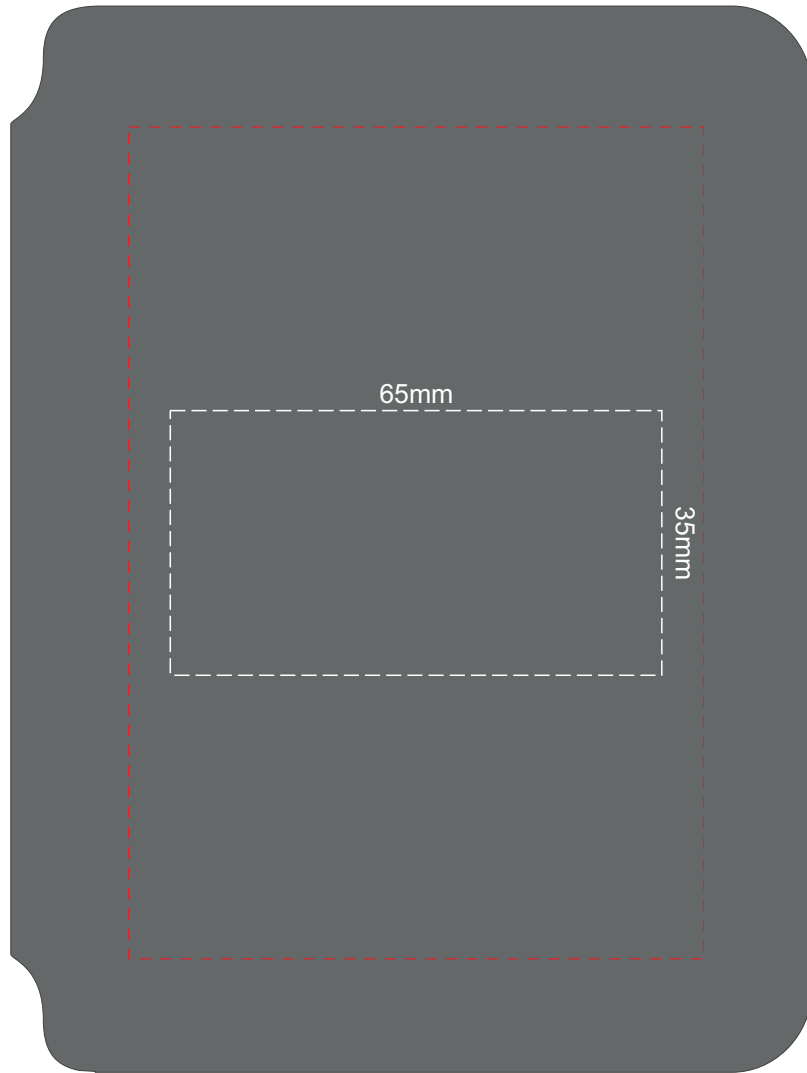

100% of Actual Size
Pad Print

Branding area can be moved **anywhere within the red line.**

100% of Actual Size
Pad Print (Back)

Branding area can be moved **anywhere within the red line.**

100% of Actual Size
Pad Print

Branding area can be moved **anywhere within the red line.**

100% of Actual Size
Pad Print (Back)

Branding area can be moved **anywhere within the red line.**

100% of Actual Size
Screen Print

100% of Actual Size
Screen Print (Back)

100% of Actual Size
Direct Digital

100% of Actual Size
Direct Digital (Back)

100% of Actual Size
Thermo Debossing

100% of Actual Size
Thermo Debossing (Back)