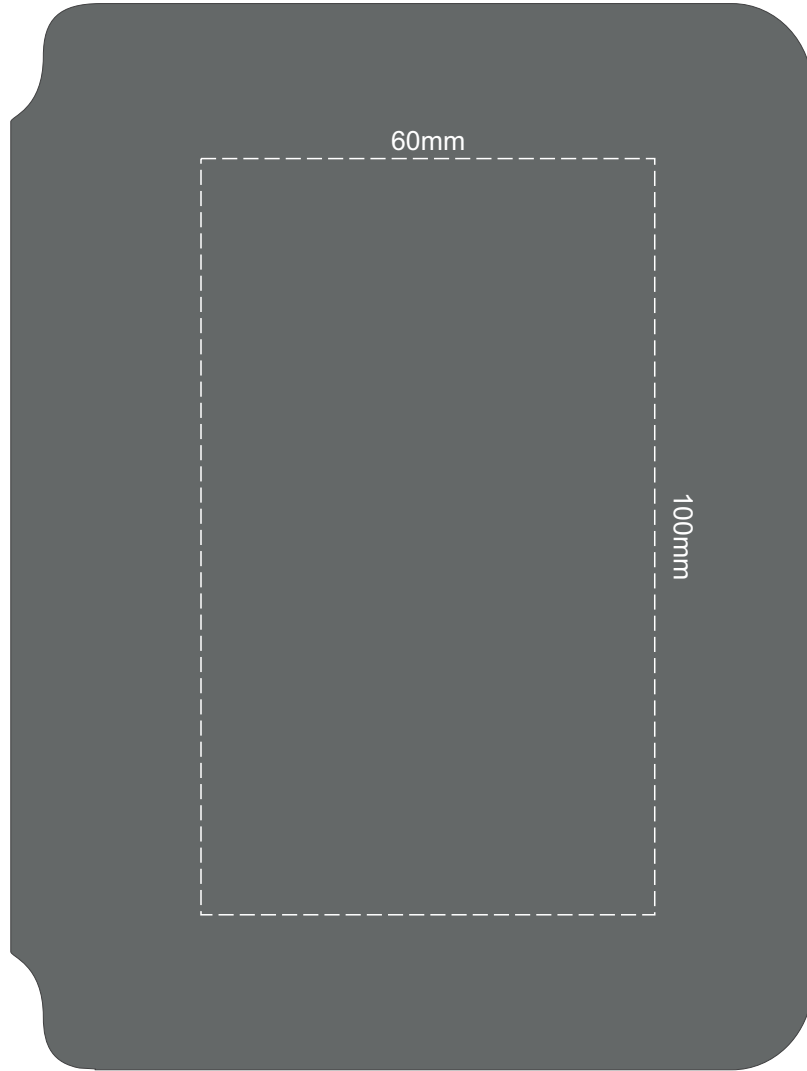

100% of Actual Size
Pad Print

Branding area can be moved **anywhere within the red line.**

100% of Actual Size
Pad Print (Back)

Branding area can be moved **anywhere within the red line.**

100% of Actual Size
Pad Print

Branding area can be moved **anywhere within the red line.**

100% of Actual Size
Pad Print (Back)

Branding area can be moved **anywhere within the red line.**

100% of Actual Size
Screen Print

100% of Actual Size
Screen Print (Back)

100% of Actual Size
Direct Digital

100% of Actual Size
Direct Digital (Back)

100% of Actual Size
Thermo Debossing

100% of Actual Size
Thermo Debossing (Back)