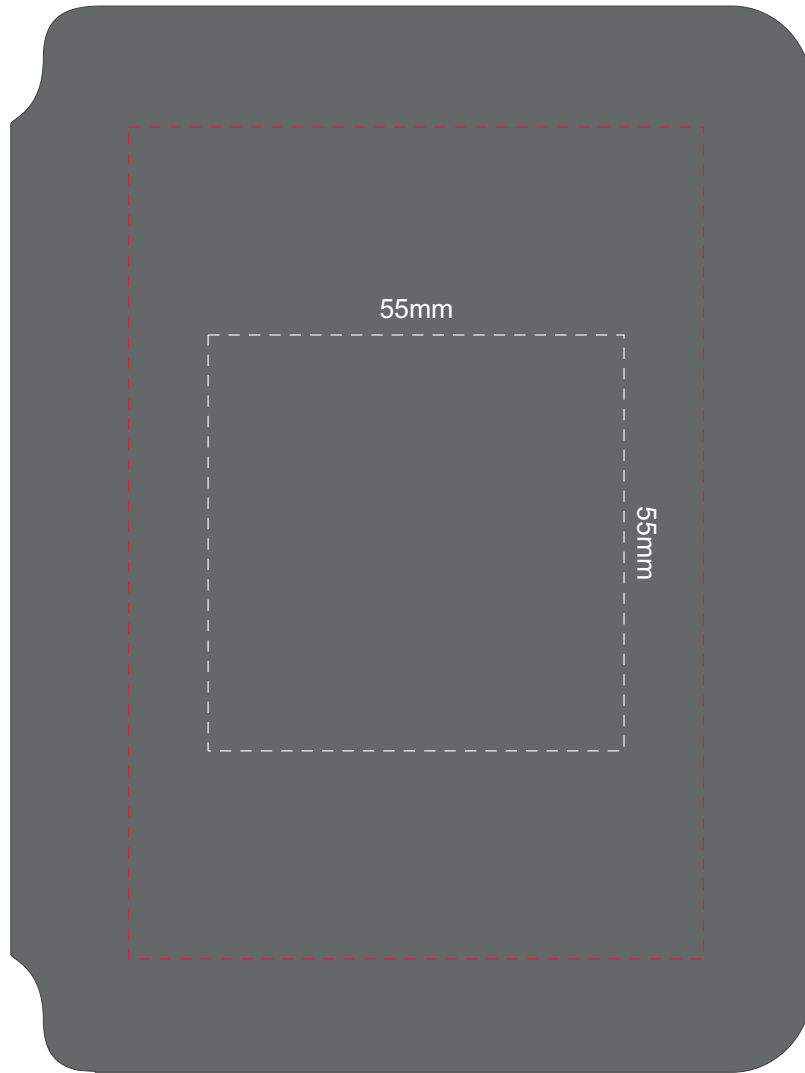

100% of Actual Size
Pad Print

Branding area can be moved **anywhere within the red line.**

100% of Actual Size
Pad Print (Back)

Branding area can be moved **anywhere within the red line.**

100% of Actual Size
Pad Print

Branding area can be moved **anywhere within the red line.**

100% of Actual Size
Pad Print (Back)

Branding area can be moved **anywhere within the red line.**

100% of Actual Size
Screen Print

100% of Actual Size
Screen Print (Back)

100% of Actual Size
Direct Digital

100% of Actual Size
Direct Digital (Back)

100% of Actual Size
Thermo Debossing

100% of Actual Size
Thermo Debossing (Back)