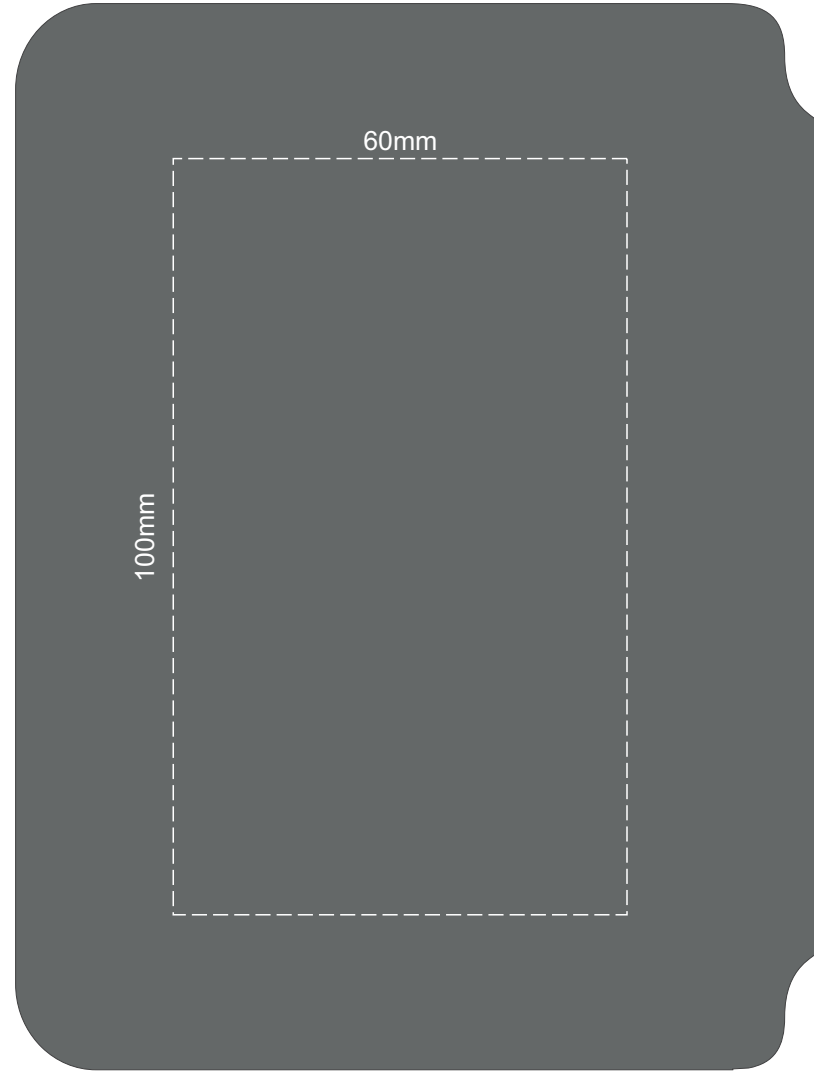

100% of Actual Size
Pad Print

Branding area can be moved **anywhere within the red line.**

100% of Actual Size
Pad Print (Back)

Branding area can be moved **anywhere within the red line.**

100% of Actual Size
Pad Print

Branding area can be moved **anywhere within the red line.**

100% of Actual Size
Pad Print (Back)

Branding area can be moved **anywhere within the red line.**

100% of Actual Size
Screen Print

100% of Actual Size
Screen Print (Back)

100% of Actual Size
Direct Digital

100% of Actual Size
Direct Digital (Back)

100% of Actual Size
Thermo Debossing

100% of Actual Size
Thermo Debossing (Back)