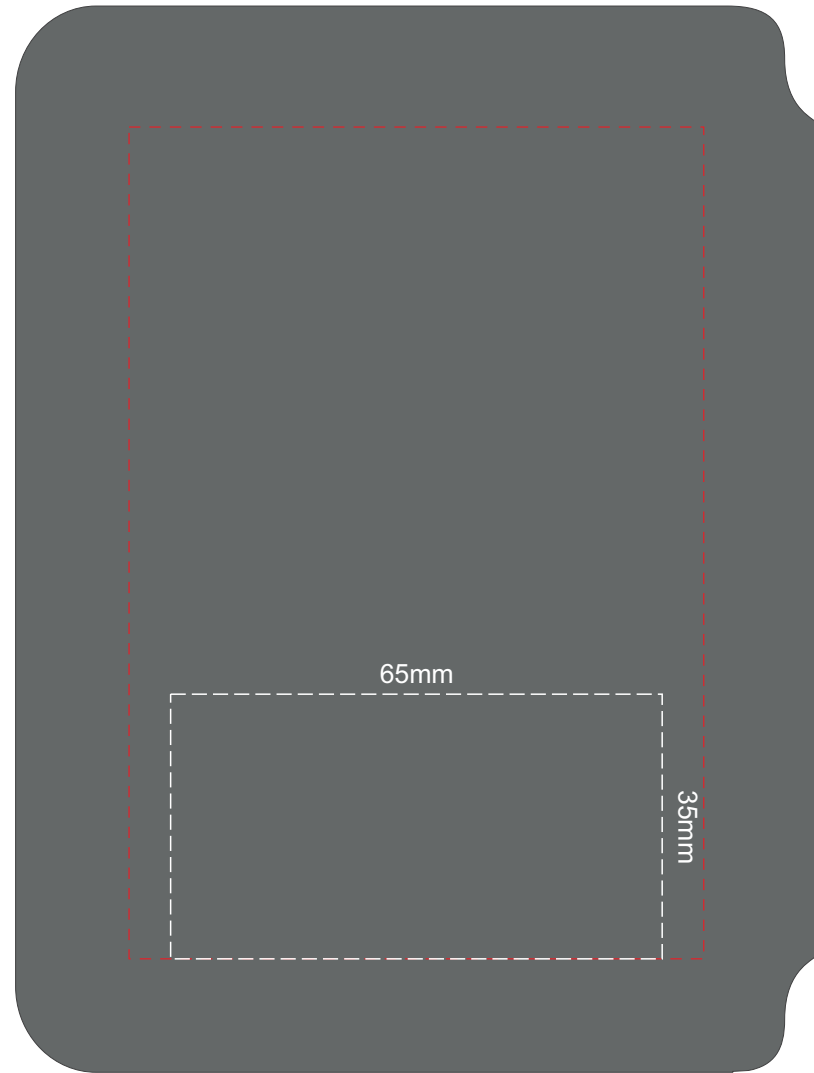

100% of Actual Size
Pad Print

Branding area can be moved **anywhere within the red line.**

100% of Actual Size
Pad Print (Back)

Branding area can be moved **anywhere within the red line.**

100% of Actual Size
Pad Print

Branding area can be moved **anywhere within the red line.**

100% of Actual Size
Pad Print (Back)

Branding area can be moved **anywhere within the red line.**

100% of Actual Size
Screen Print

100% of Actual Size
Screen Print (Back)

100% of Actual Size
Direct Digital

100% of Actual Size
Direct Digital (Back)

100% of Actual Size
Thermo Debossing

100% of Actual Size
Thermo Debossing (Back)