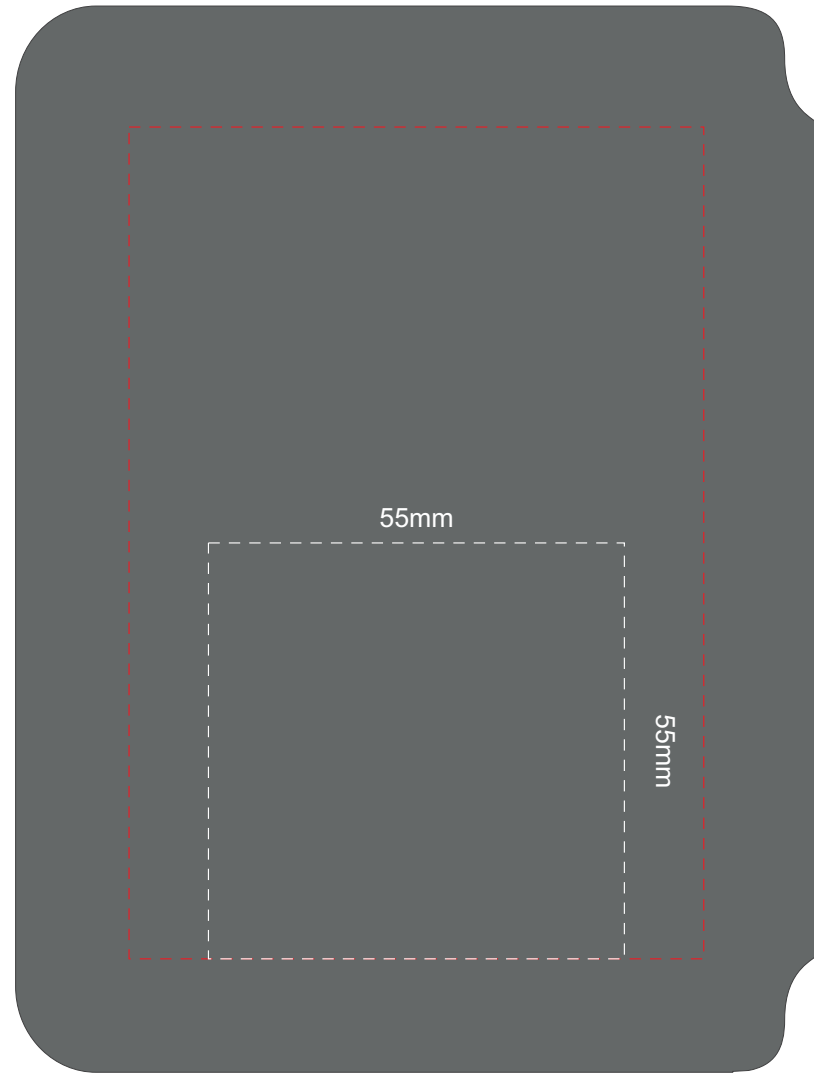

100% of Actual Size
Pad Print

Branding area can be moved **anywhere within the red line.**

100% of Actual Size
Pad Print (Back)

Branding area can be moved **anywhere within the red line.**

100% of Actual Size
Pad Print

Branding area can be moved **anywhere within the red line.**

100% of Actual Size
Pad Print (Back)

Branding area can be moved **anywhere within the red line.**

100% of Actual Size
Screen Print

100% of Actual Size
Screen Print (Back)

100% of Actual Size
Direct Digital

100% of Actual Size
Direct Digital (Back)

100% of Actual Size
Thermo Debossing

100% of Actual Size
Thermo Debossing (Back)