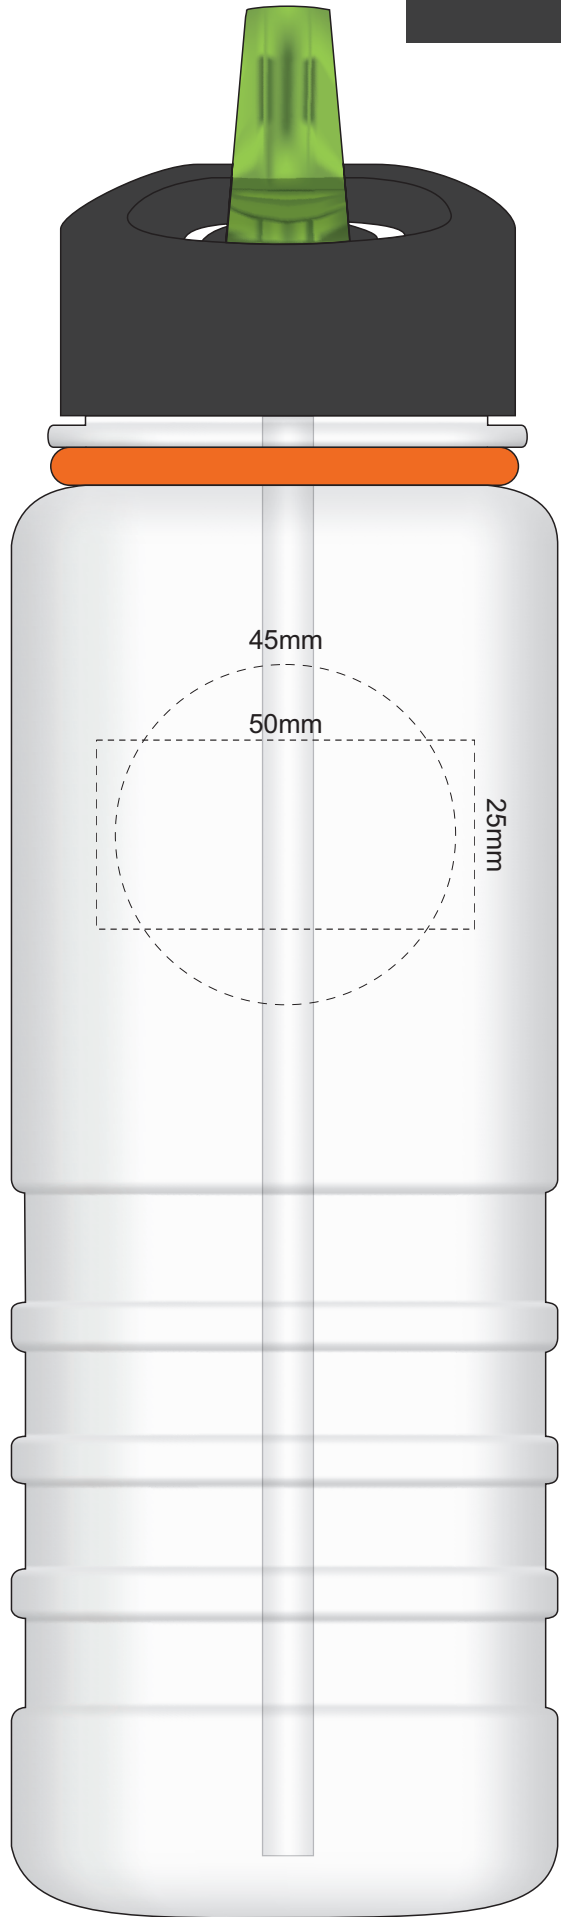

BOTTLE COLOUR

BAND & SIPPER

100% of Actual Size
Pad Print

BOTTLE COLOUR

BAND & SIPPER

80% of Actual Size
Screen Print

Red Line = Exact opposites of the product
(centre artwork to the red line)

BOTTLE COLOUR

BAND & SIPPER

80% of Actual Size
Digital Rotary

Red Line = Exact opposites of the product
(centre artwork to the red line)