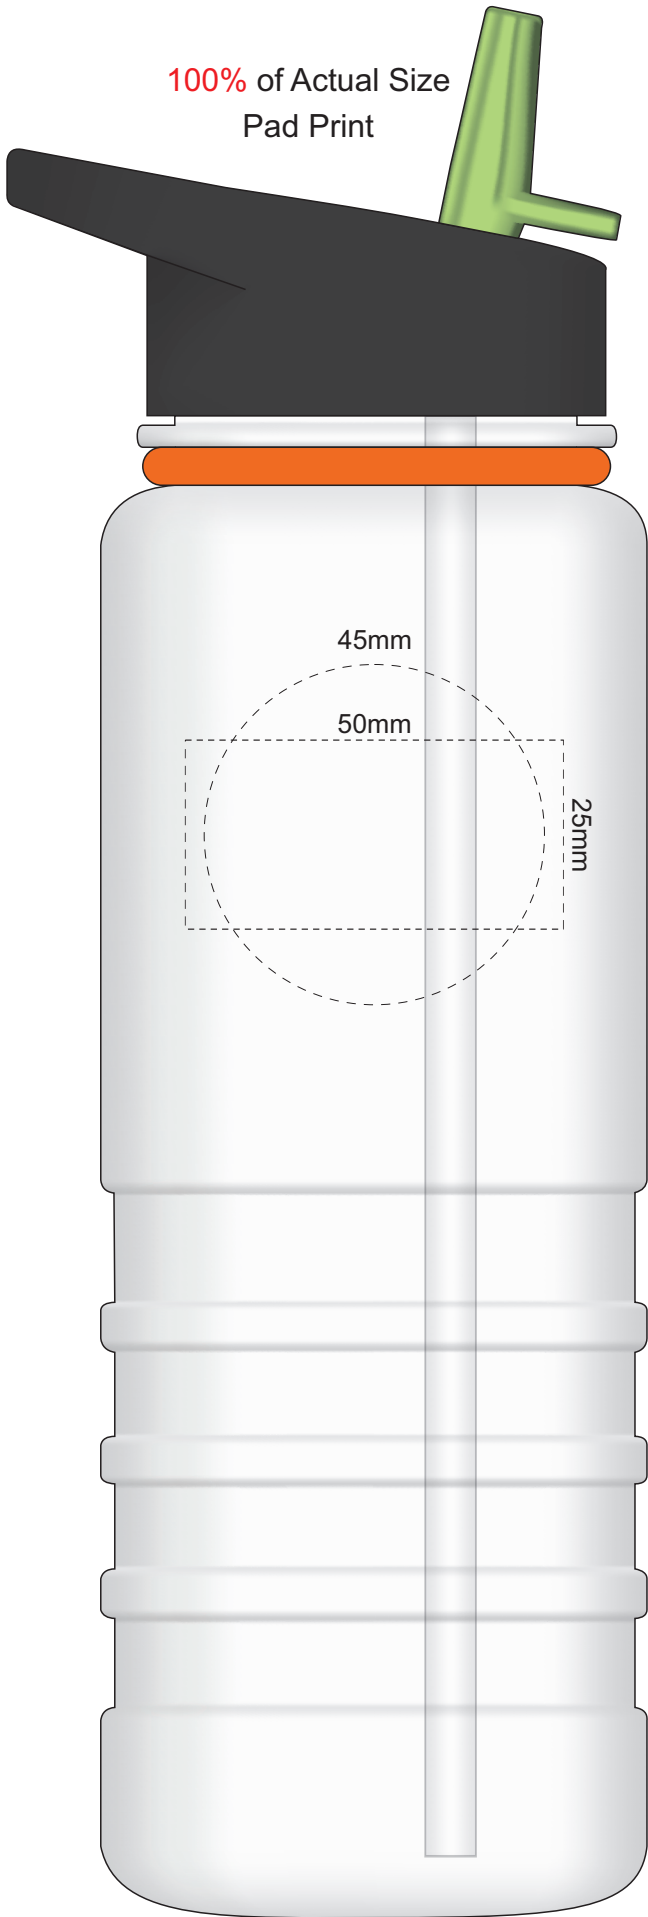

BOTTLE COLOUR

BAND & SIPPER

100% of Actual Size
Pad Print

BOTTLE COLOUR

BAND & SIPPER

80% of Actual Size
Screen Print

Red Line = Exact opposites of the product
(centre artwork to the red line)

BOTTLE COLOUR

BAND & SIPPER

80% of Actual Size
Digital Rotary

Red Line = Exact opposites of the product
(centre artwork to the red line)