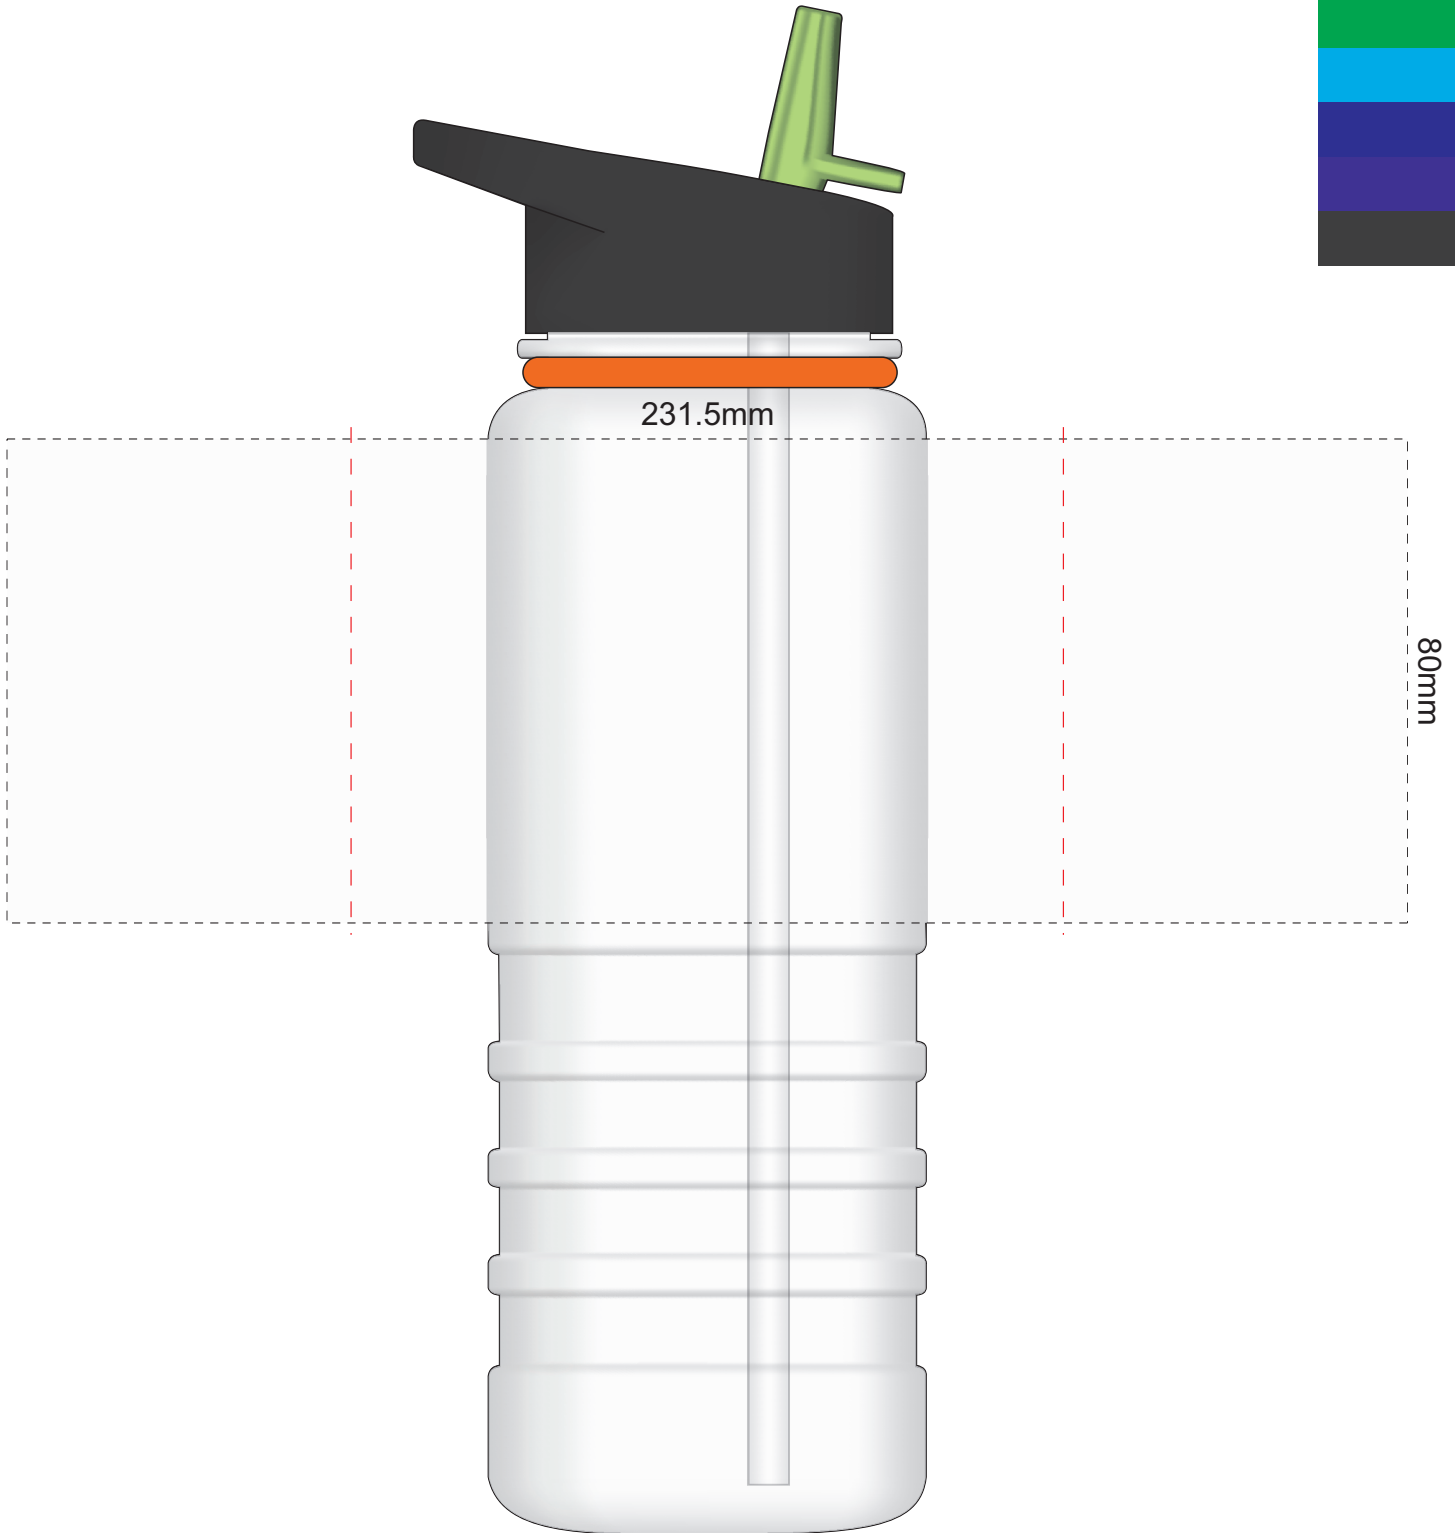

BOTTLE COLOUR

BAND & SIPPER

100% of Actual Size
Pad Print

BOTTLE COLOUR

BAND & SIPPER

80% of Actual Size
Screen Print

Red Line = Exact opposites of the product
(centre artwork to the red line)

BOTTLE COLOUR

BAND & SIPPER

80% of Actual Size
Digital Rotary

Red Line = Exact opposites of the product
(centre artwork to the red line)