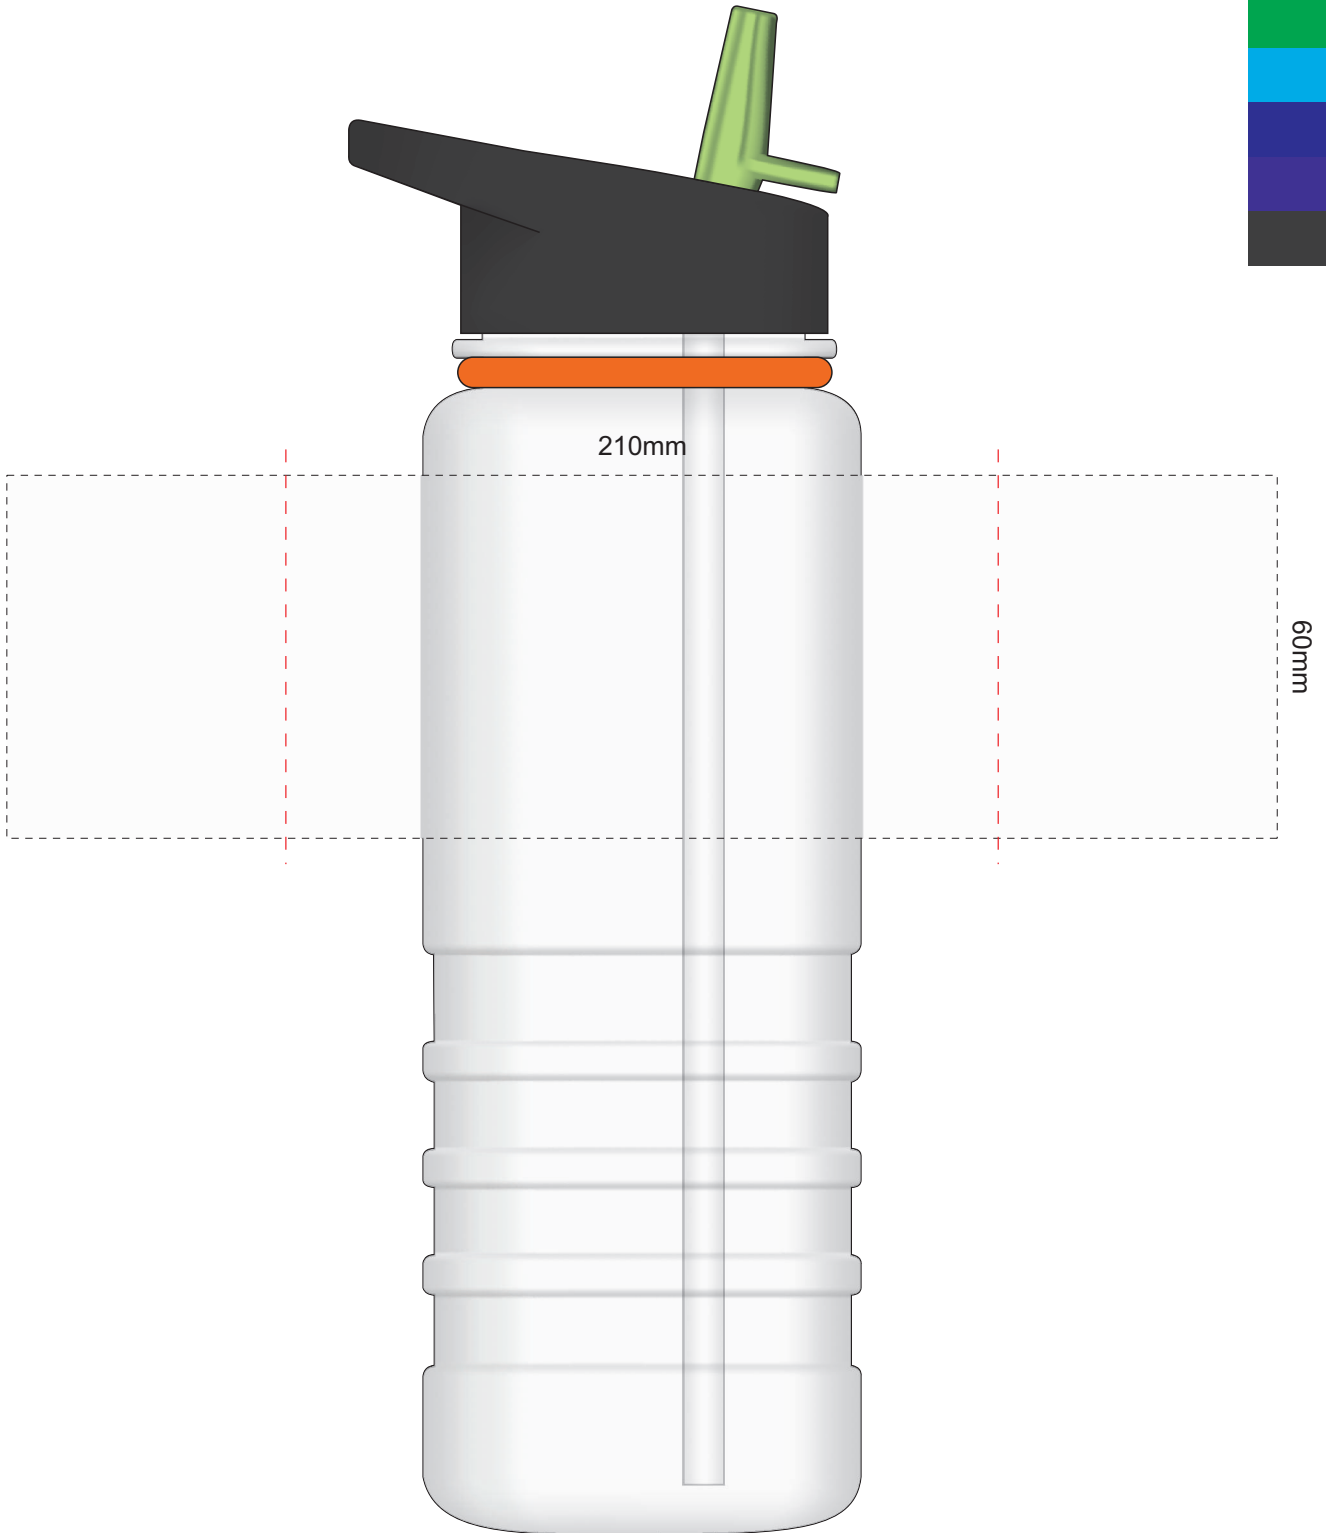

BOTTLE COLOUR

BAND & SIPPER

100% of Actual Size
Pad Print

BOTTLE COLOUR

BAND & SIPPER

80% of Actual Size
Screen Print

Red Line = Exact opposites of the product
(centre artwork to the red line)

BOTTLE COLOUR

BAND & SIPPER

80% of Actual Size
Digital Rotary

Red Line = Exact opposites of the product
(centre artwork to the red line)