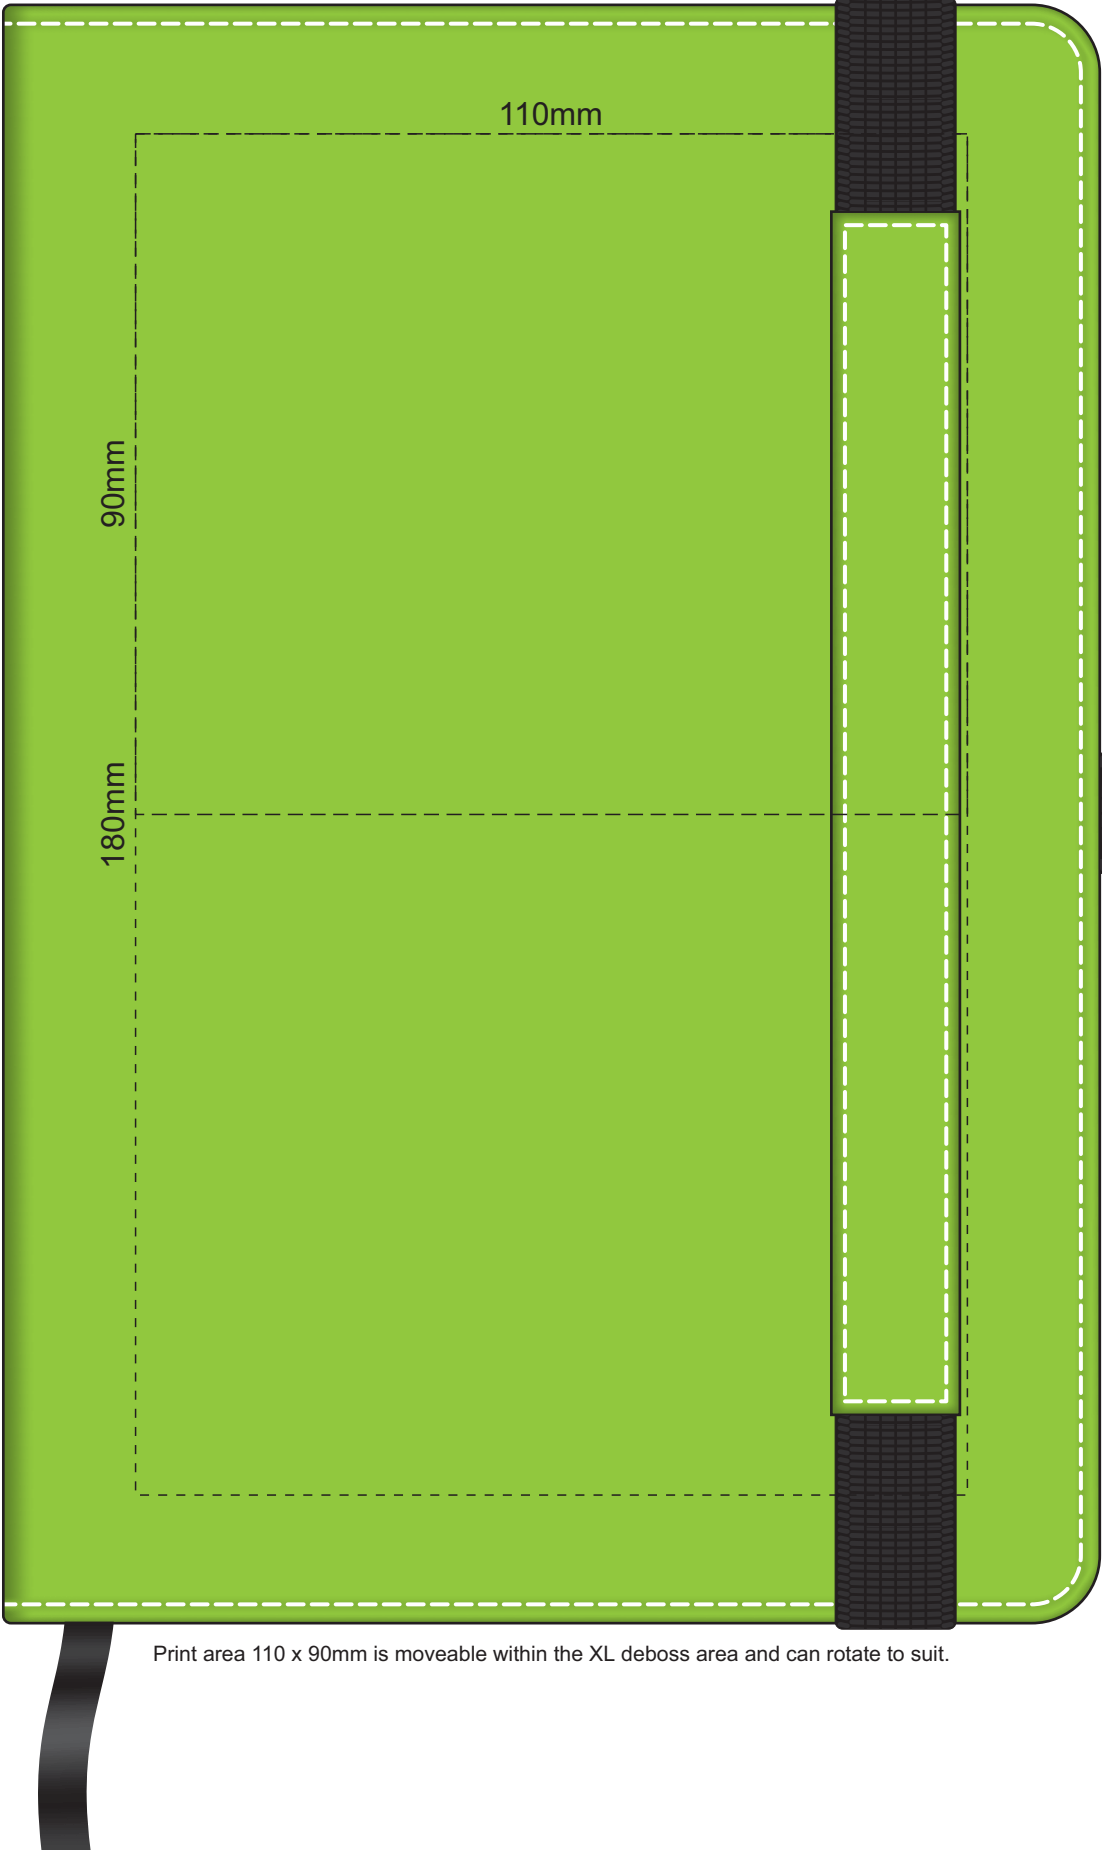

100% of Actual Size

Screen Print (one colour)

POSITION A

12mm

One colour only

45mm

Pad Print
OR Engraving

POSITION D

7mm

50mm

POSITION E

7mm

50mm

Engraves to Oxidised White

100% of Actual Size
Pad Print

Branding area can be moved anywhere within the red line.

100% of Actual Size
Pad Print

Branding area can be moved anywhere within the red line.

100% of Actual Size
Screen Print

100% of Actual Size

Direct Digital

100% of Actual Size
Thermo Debossing
Thermo Debossing XL

Print area 110 x 90mm is moveable within the XL deboss area and can rotate to suit.