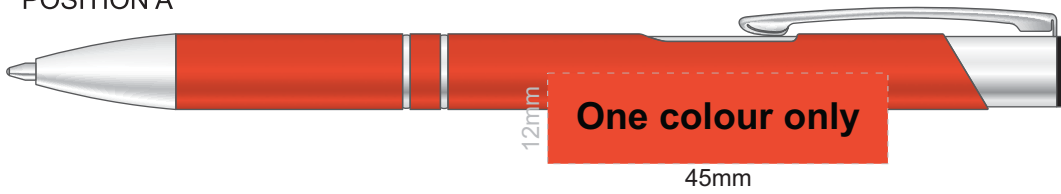

100% of Actual Size

Screen Print (one colour)

POSITION A

12mm

One colour only

45mm

Pad Print
OR Engraving

POSITION D

7mm

50mm

POSITION E

7mm

50mm

Engraves to Oxidised White

100% of Actual Size
Pad Print

Branding area can be moved anywhere within the red line.

100% of Actual Size
Pad Print

Branding area can be moved anywhere within the red line.

100% of Actual Size
Screen Print

100% of Actual Size

Direct Digital

100% of Actual Size
Thermo Debossing
Thermo Debossing XL

Print area 110 x 90mm is moveable within the XL deboss area and can rotate to suit.