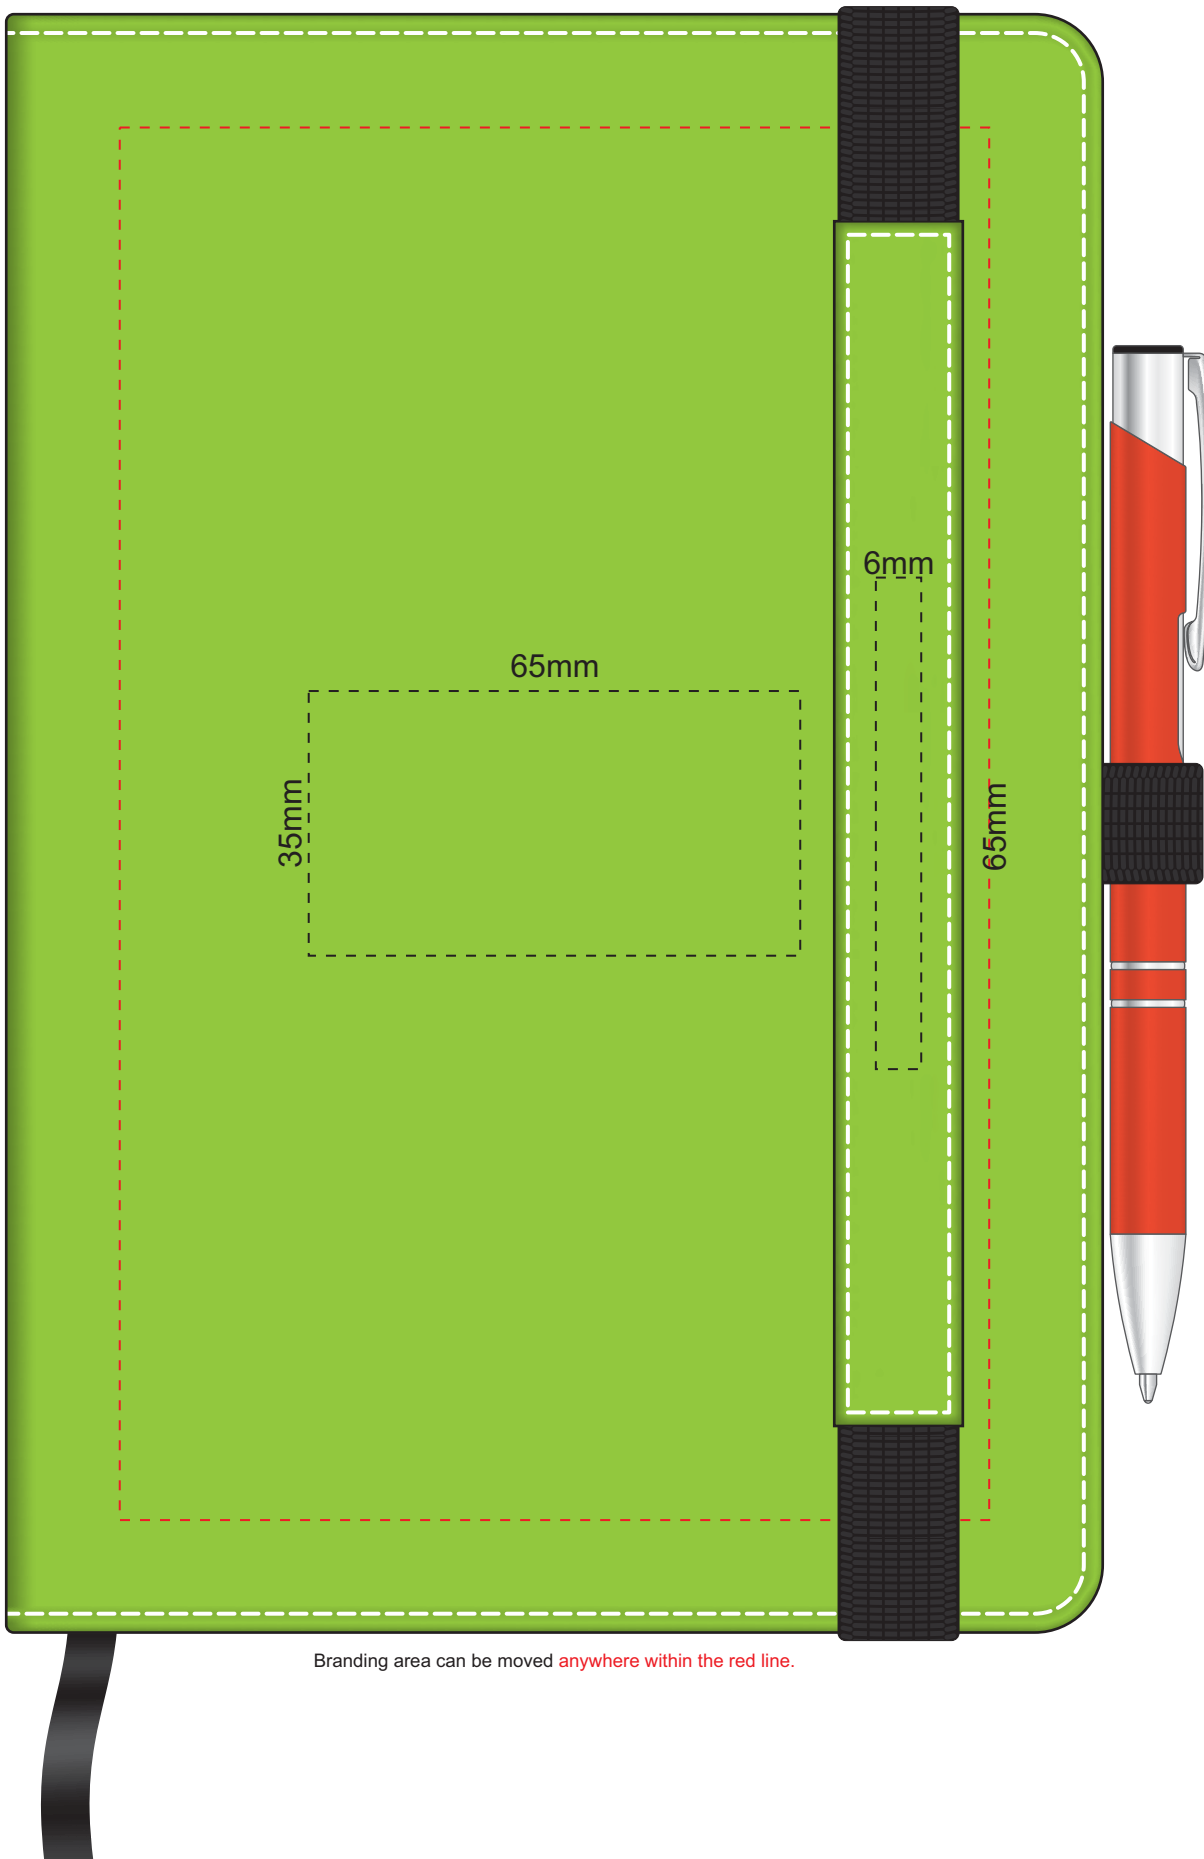

100% of Actual Size

Screen Print (one colour)

POSITION A

12mm

One colour only

45mm

Pad Print
OR Engraving

POSITION D

7mm

50mm

POSITION E

7mm

50mm

Engraves to Oxidised White

100% of Actual Size
Pad Print

Branding area can be moved anywhere within the red line.

100% of Actual Size
Pad Print

Branding area can be moved anywhere within the red line.

100% of Actual Size
Screen Print

100% of Actual Size

Direct Digital

100% of Actual Size
Thermo Debossing
Thermo Debossing XL

Print area 110 x 90mm is moveable within the XL deboss area and can rotate to suit.