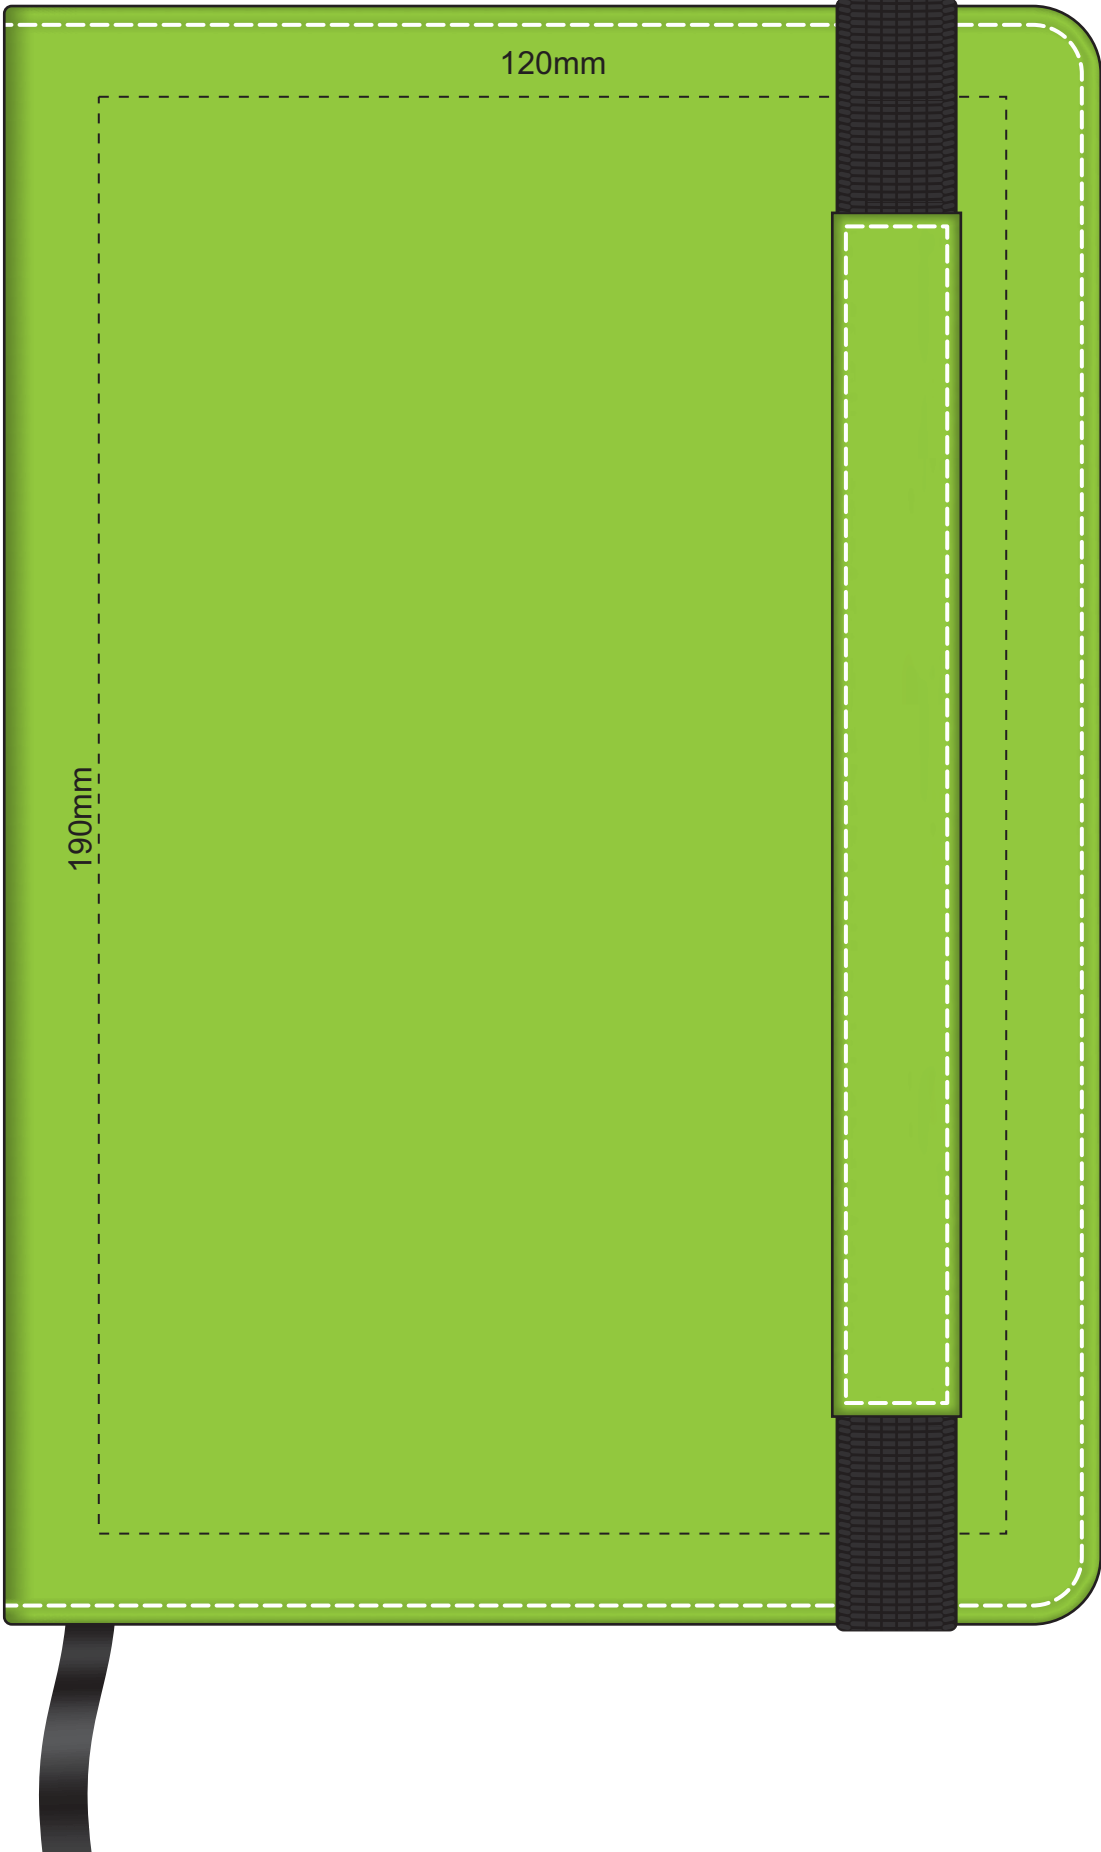

100% of Actual Size

Screen Print (one colour)

POSITION A

12mm

One colour only

45mm

Pad Print
OR Engraving

POSITION D

7mm

50mm

POSITION E

7mm

50mm

Engraves to Oxidised White

100% of Actual Size
Pad Print

Branding area can be moved anywhere within the red line.

100% of Actual Size
Pad Print

Branding area can be moved anywhere within the red line.

100% of Actual Size
Screen Print

100% of Actual Size

Direct Digital

100% of Actual Size
Thermo Debossing
Thermo Debossing XL

Print area 110 x 90mm is moveable within the XL deboss area and can rotate to suit.