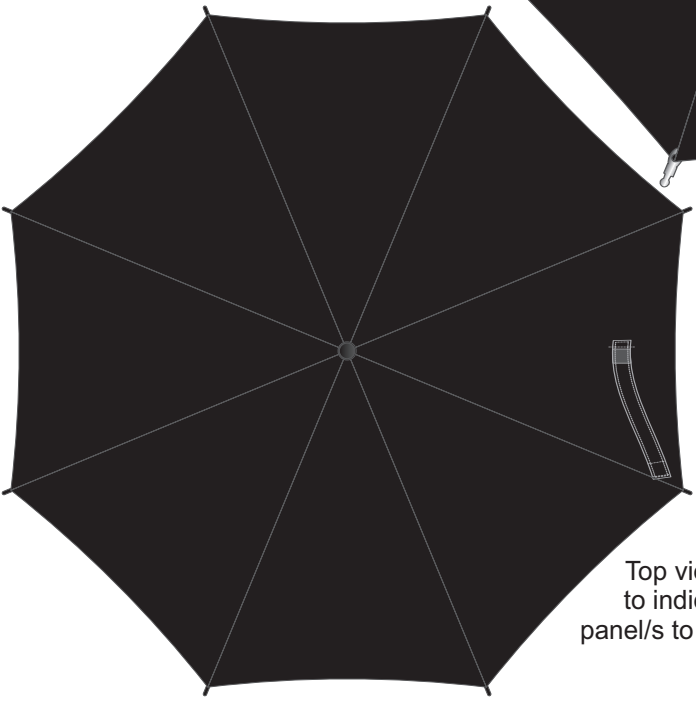

40% of Actual Size
Screen Print (One Colour Only)

Top view at 10%
to indicate which
panel/s to be decorated.

40% of Actual Size
Digital Transfer

Top view at 10%
to indicate which
panel/s to be decorated.