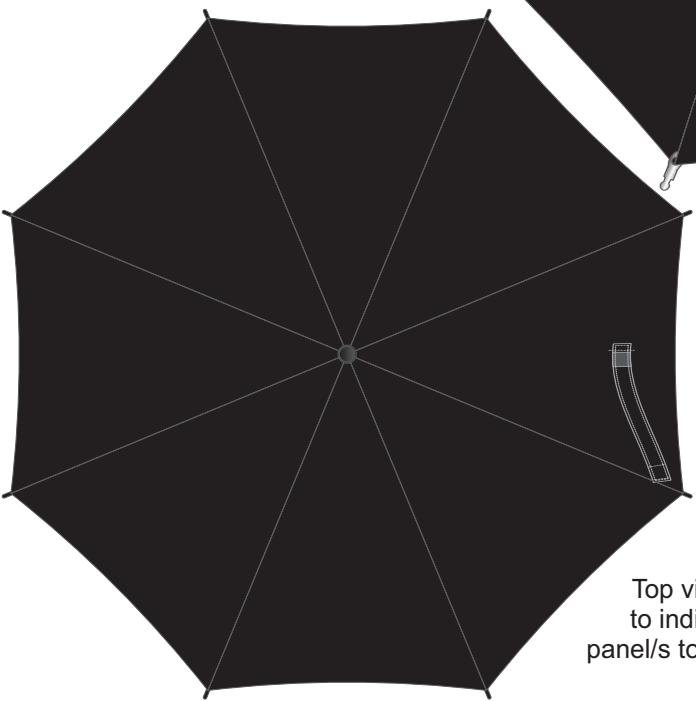

40% of Actual Size
Screen Print (One Colour Only)

Top view at 10%
to indicate which
panel/s to be decorated.

40% of Actual Size
Digital Transfer

Top view at 10%
to indicate which
panel/s to be decorated.