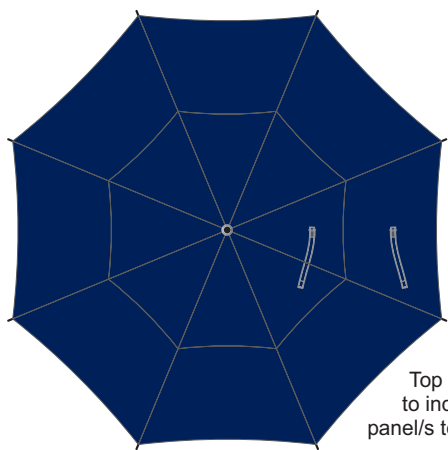

20% of Actual Size
Screen Print (one colour)

Top view at 5%
to indicate which
panel/s to be decorated.

20% of Actual Size
Colourflex Transfer

Top view at 5%
to indicate which
panel/s to be decorated.