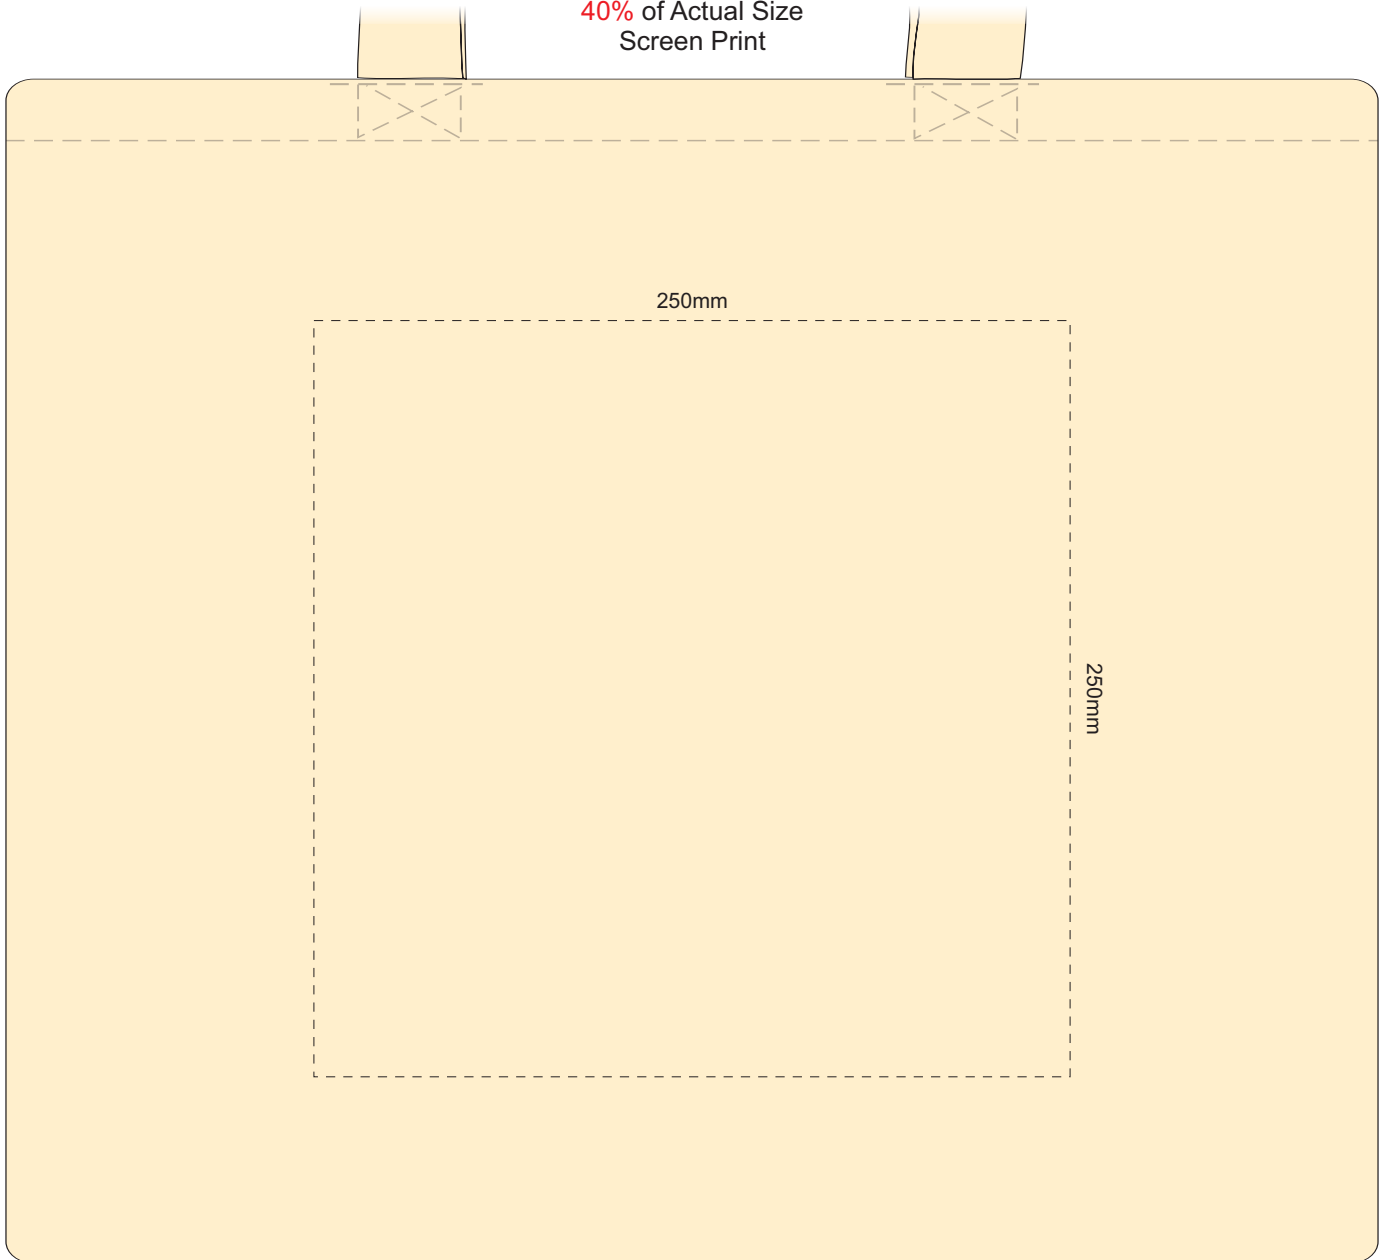

40% of Actual Size
Screen Print

40% of Actual Size
Colourflex Transfer

Orientation of the print area may be rotated to best suit your needs.