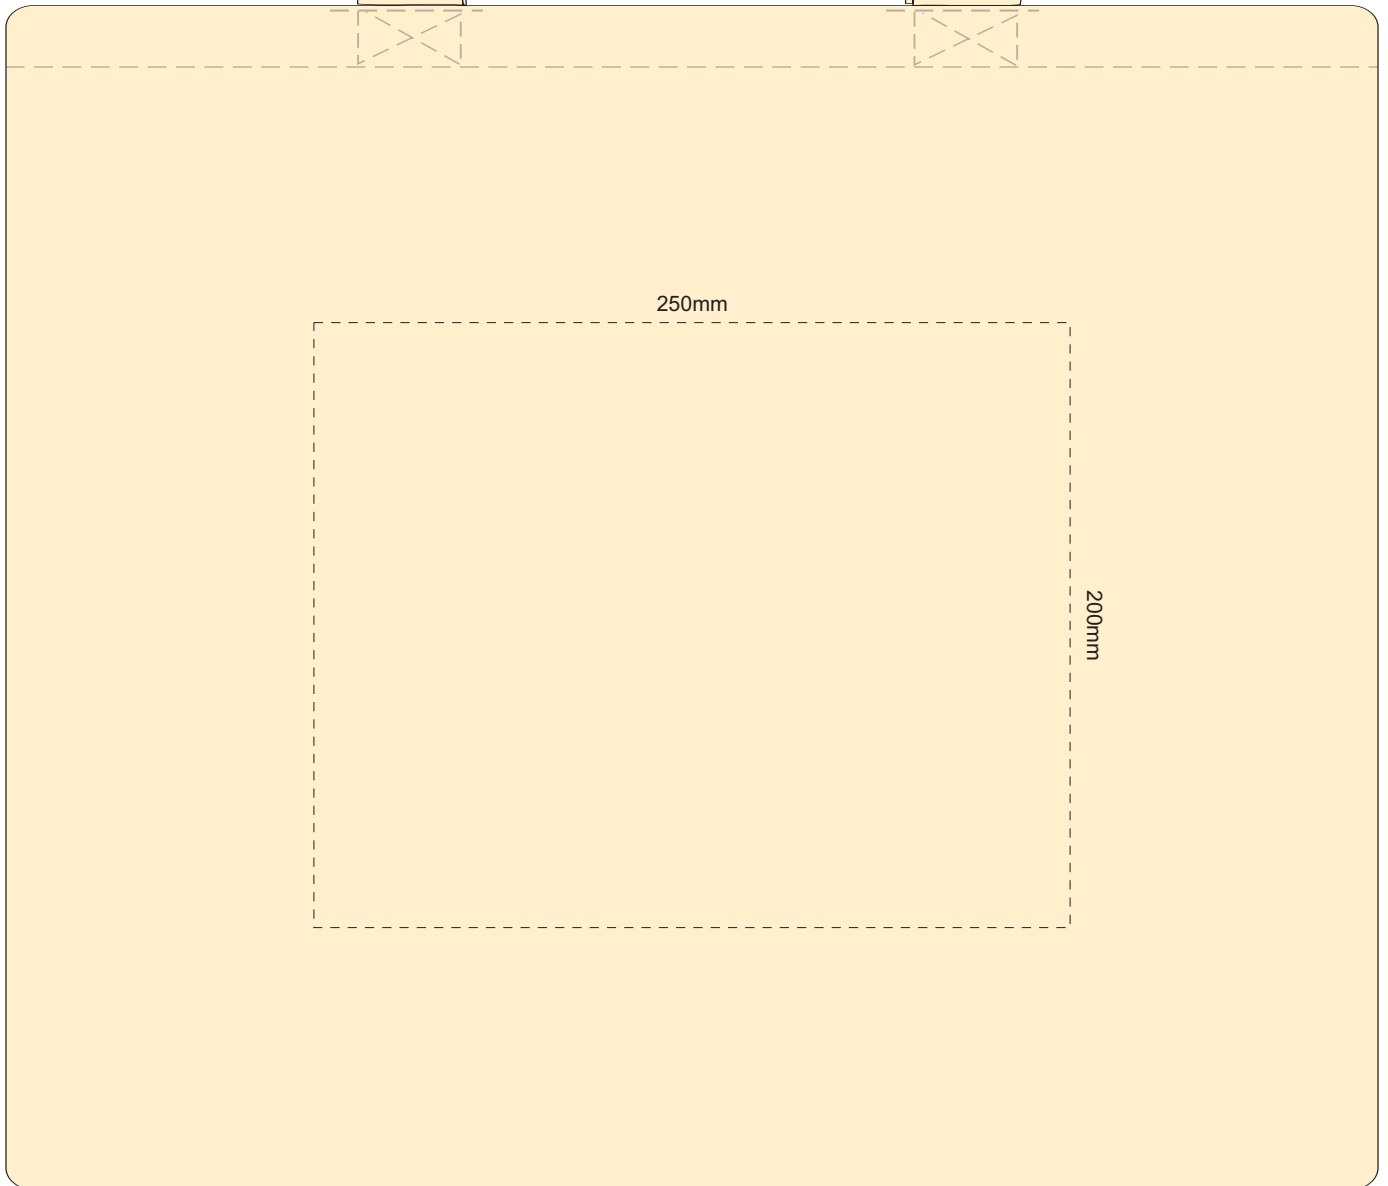

40% of Actual Size
Screen Print

40% of Actual Size
Colourflex Transfer

Orientation of the print area may be rotated to best suit your needs.