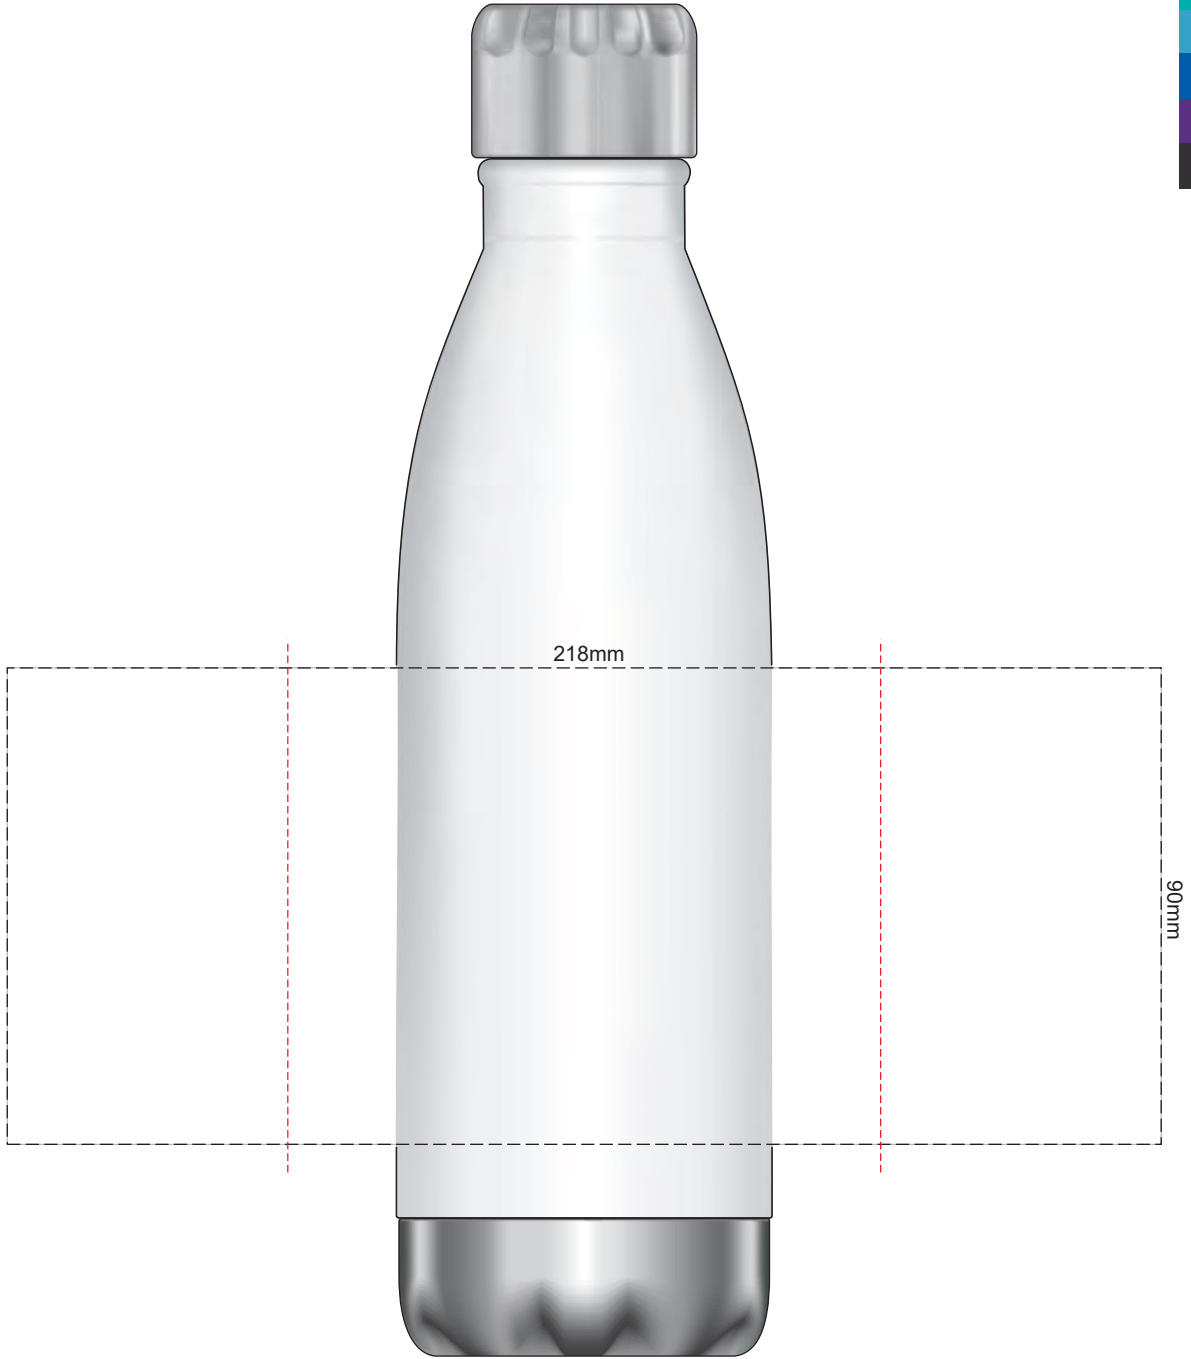

100% of Actual Size
Pad Print

100% of Actual Size
Screen Print

200mm

90mm

100% of Actual Size
Laser Engraving

-  Silver Engraves to a Natural Etch
-  Colours Engraves to a Shiny Steel Finish

70% of Actual Size
Rotary Digital

218mm

90mm

Red Line = Exact opposites of the product
(centre artwork to the red line)

60% of Actual Size
Pad Print (one colour)

Branding area can be moved anywhere within the red line.